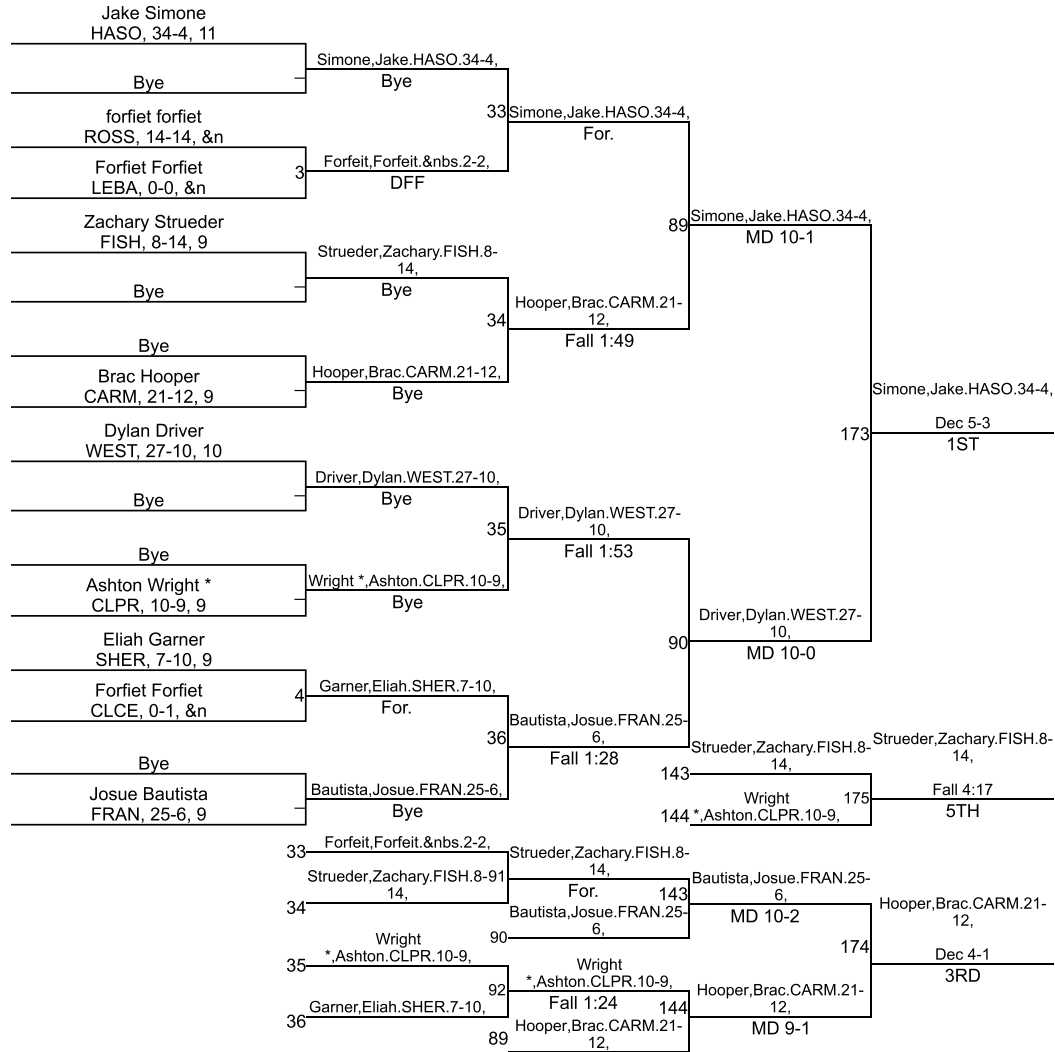

Team Scores

Printed on 01/26/2019 07:36 p.m.

Team Scores		
1	Carmel	275.5
2	Hamilton Southeastern	208.5
3	Westfield	191.5
4	Fishers	164.0
5	Frankfort	96.0
6	Lebanon	77.0
7	Sheridan	55.0
8	Clinton Prairie	52.0
9	Clinton Central	48.0
10	Rossville	15.0

IHSAA Sectional @ Frankfort

106

IHSAA Sectional @ Frankfort

113

IHSAA Sectional @ Frankfort

120

IHSAA Sectional @ Frankfort

IHSAA Sectional @ Frankfort