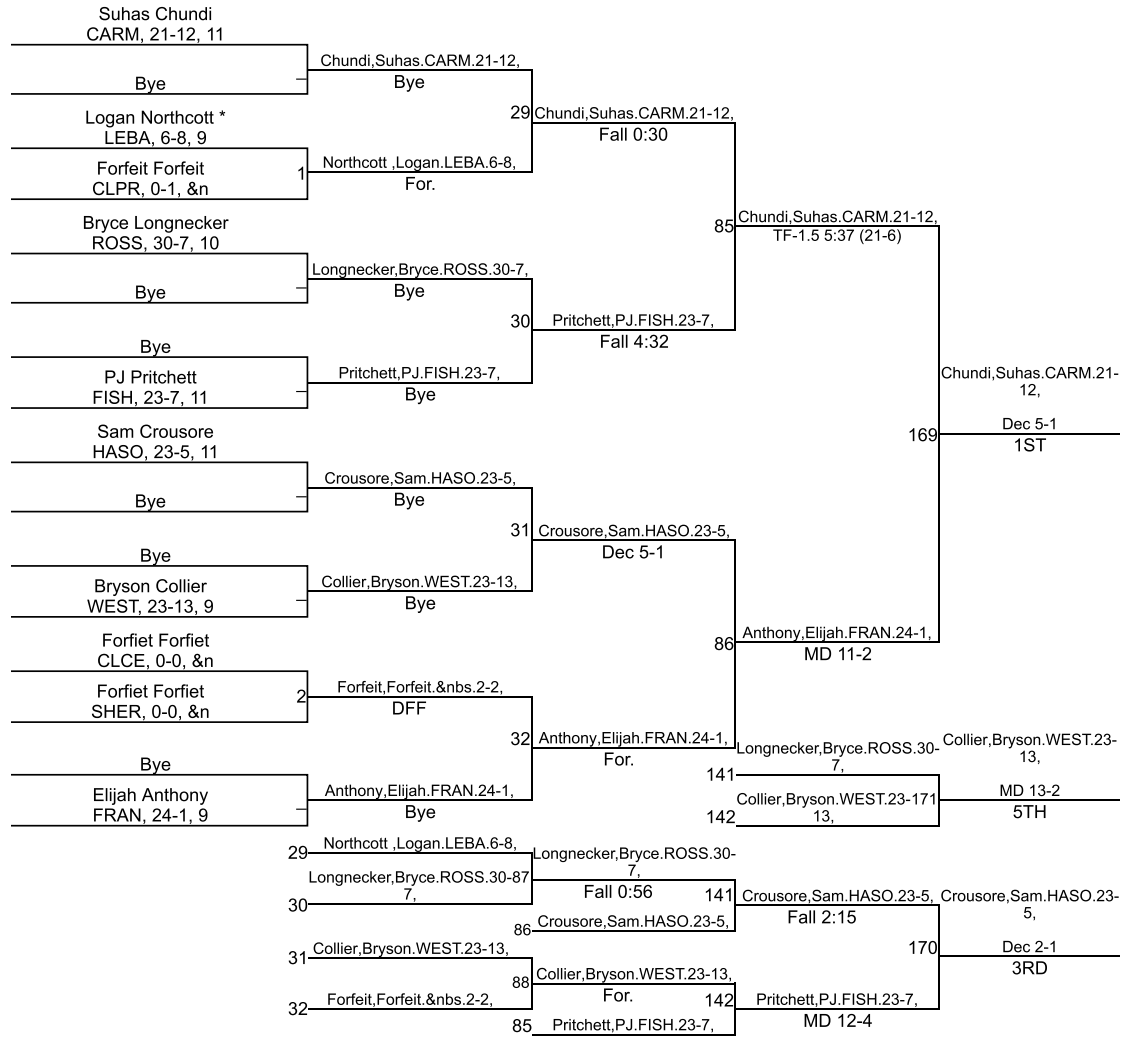

Team Scores

Printed on 01/26/2019 07:36 p.m.

Team Scores		
1	Carmel	275.5
2	Hamilton Southeastern	208.5
3	Westfield	191.5
4	Fishers	164.0
5	Frankfort	96.0
6	Lebanon	77.0
7	Sheridan	55.0
8	Clinton Prairie	52.0
9	Clinton Central	48.0
10	Rossville	15.0

IHSAA Sectional @ Frankfort

106

IHSAA Sectional @ Frankfort

113

IHSAA Sectional @ Frankfort

120

IHSAA Sectional @ Frankfort

IHSAA Sectional @ Frankfort