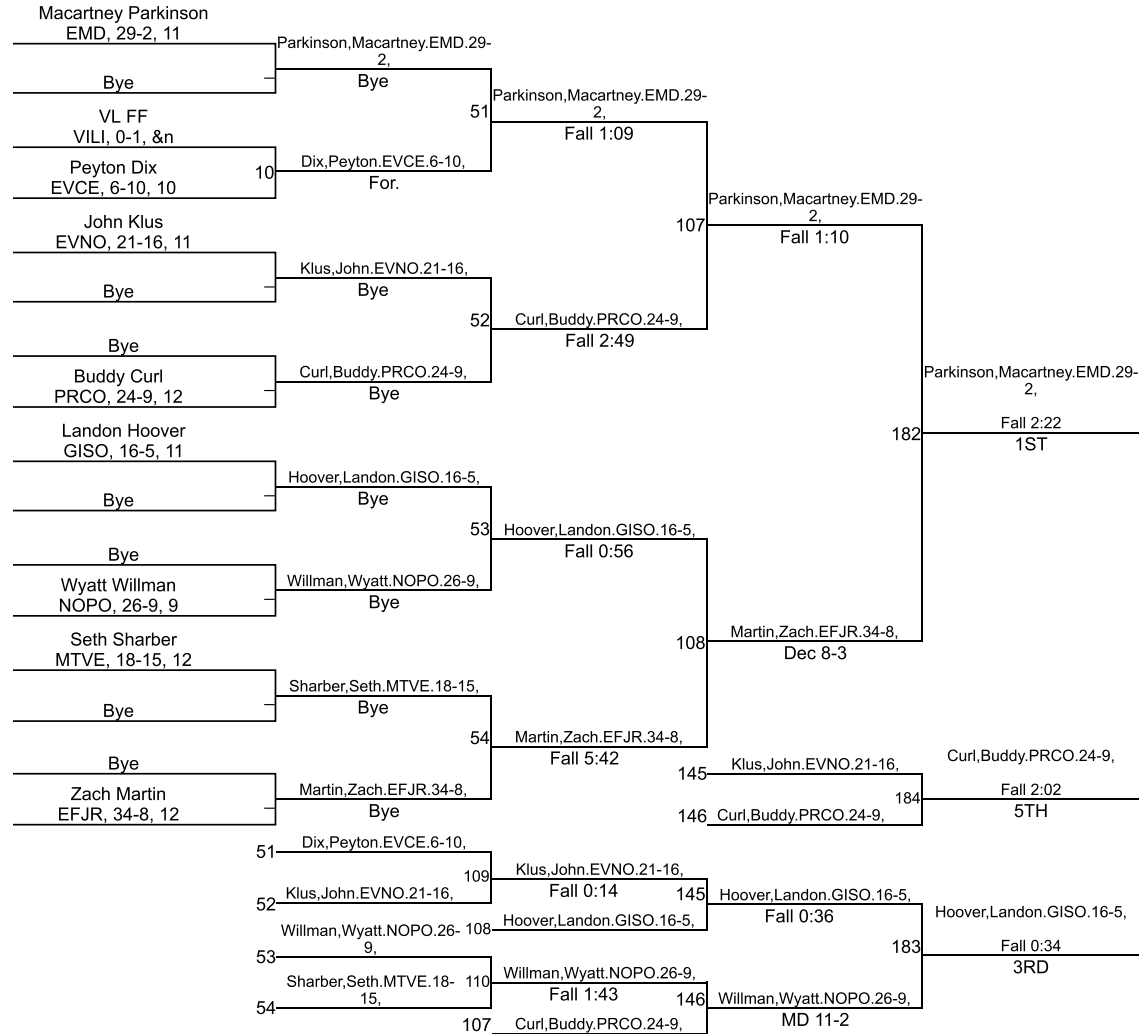

IHSAA Sectional @ Evansville Central

170