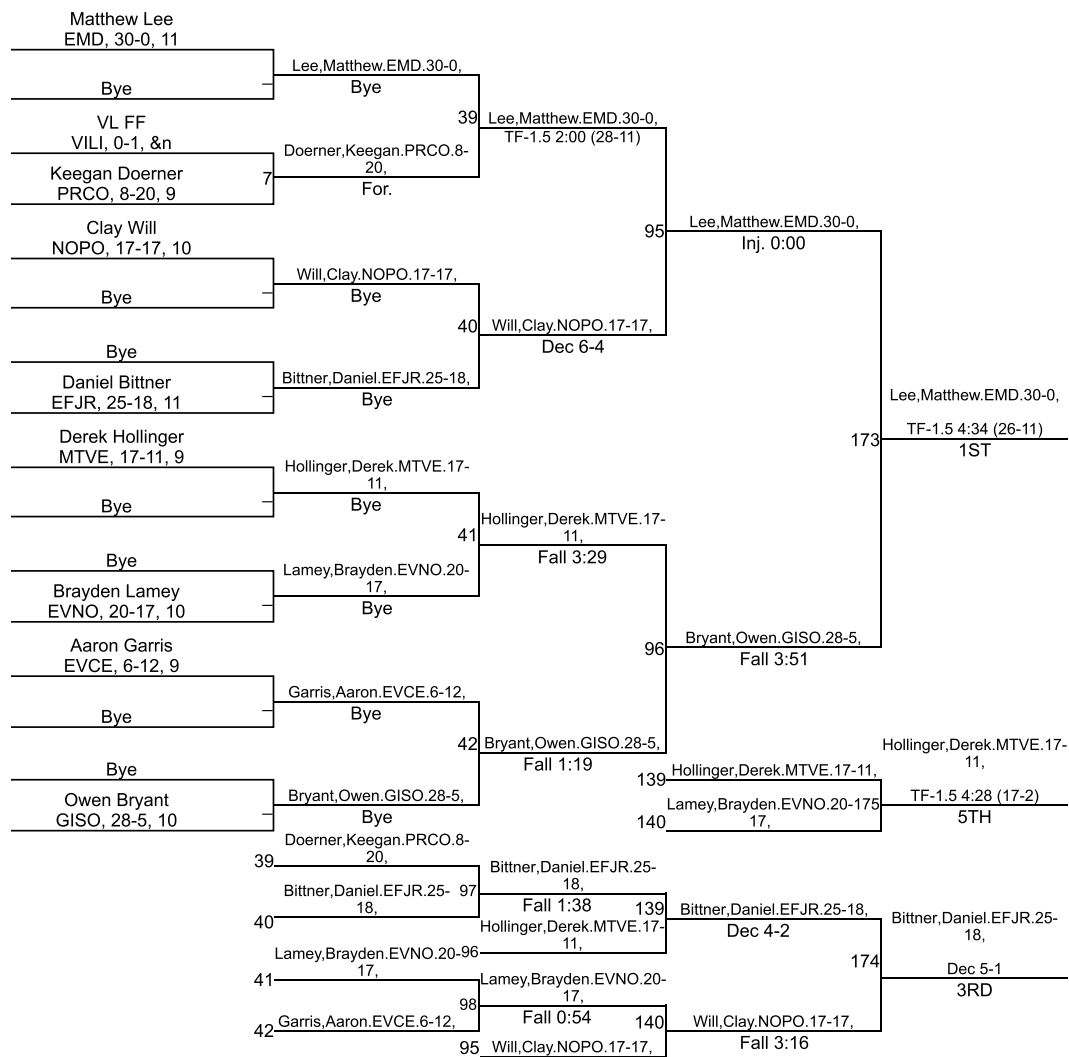

IHSAA Sectional @ Evansville Central

145