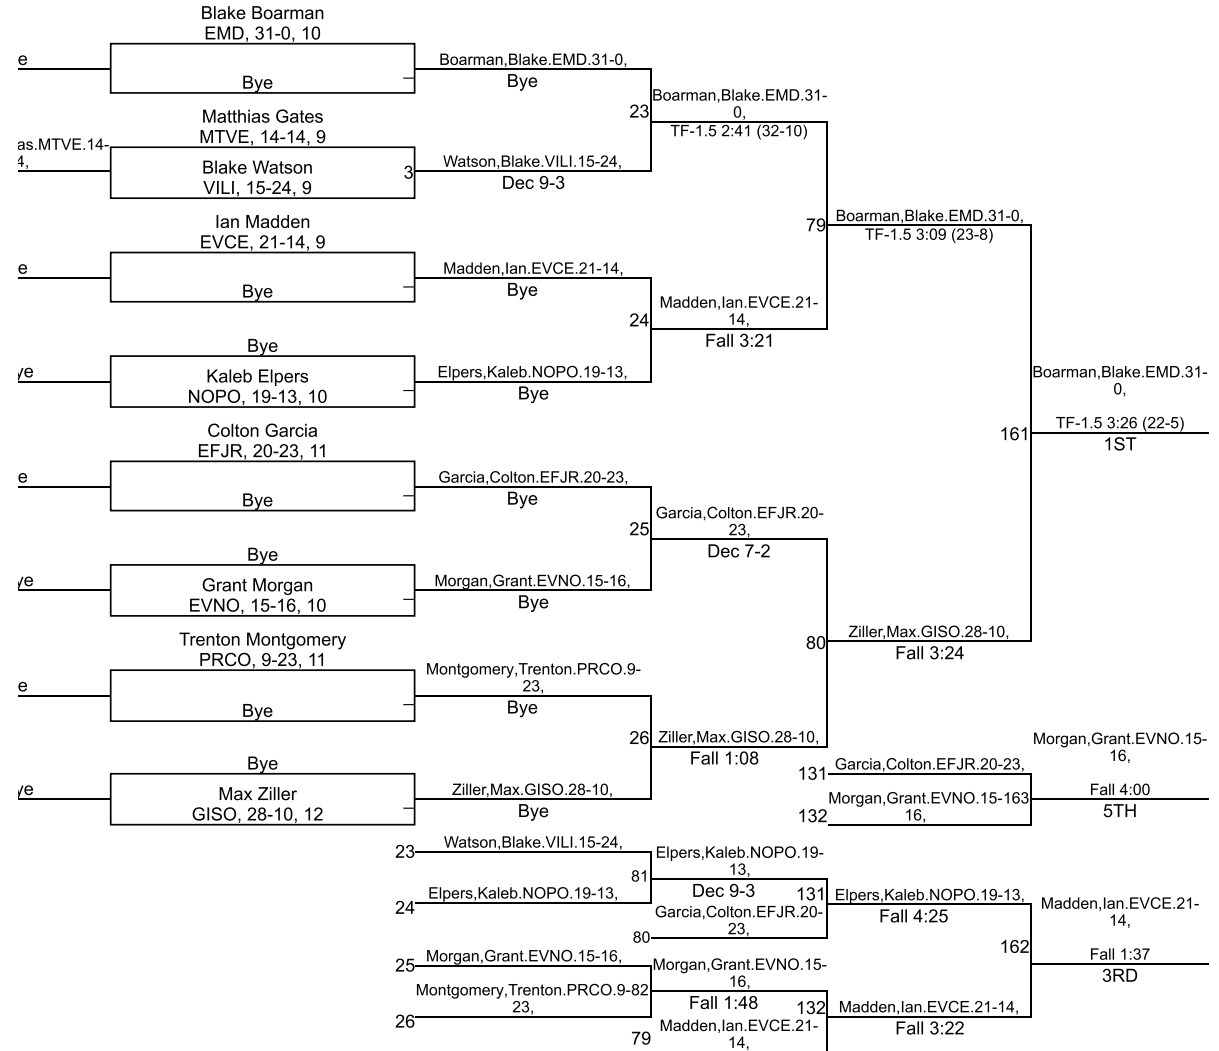

# IHSAA Sectional @ Evansville Central

106

# IHSAA Sectional @ Evansville Central

120