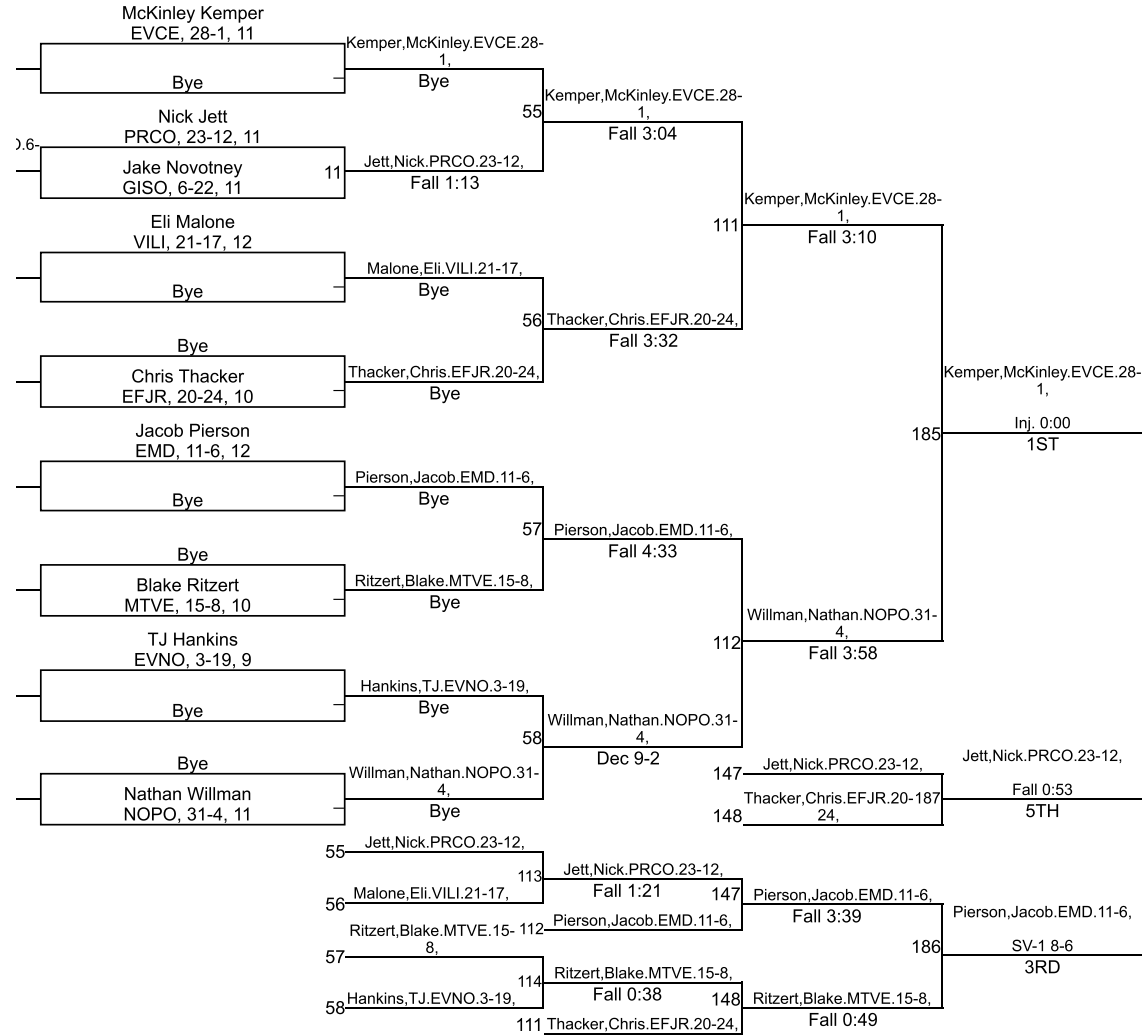

IHSAA Sectional @ Evansville Central

182