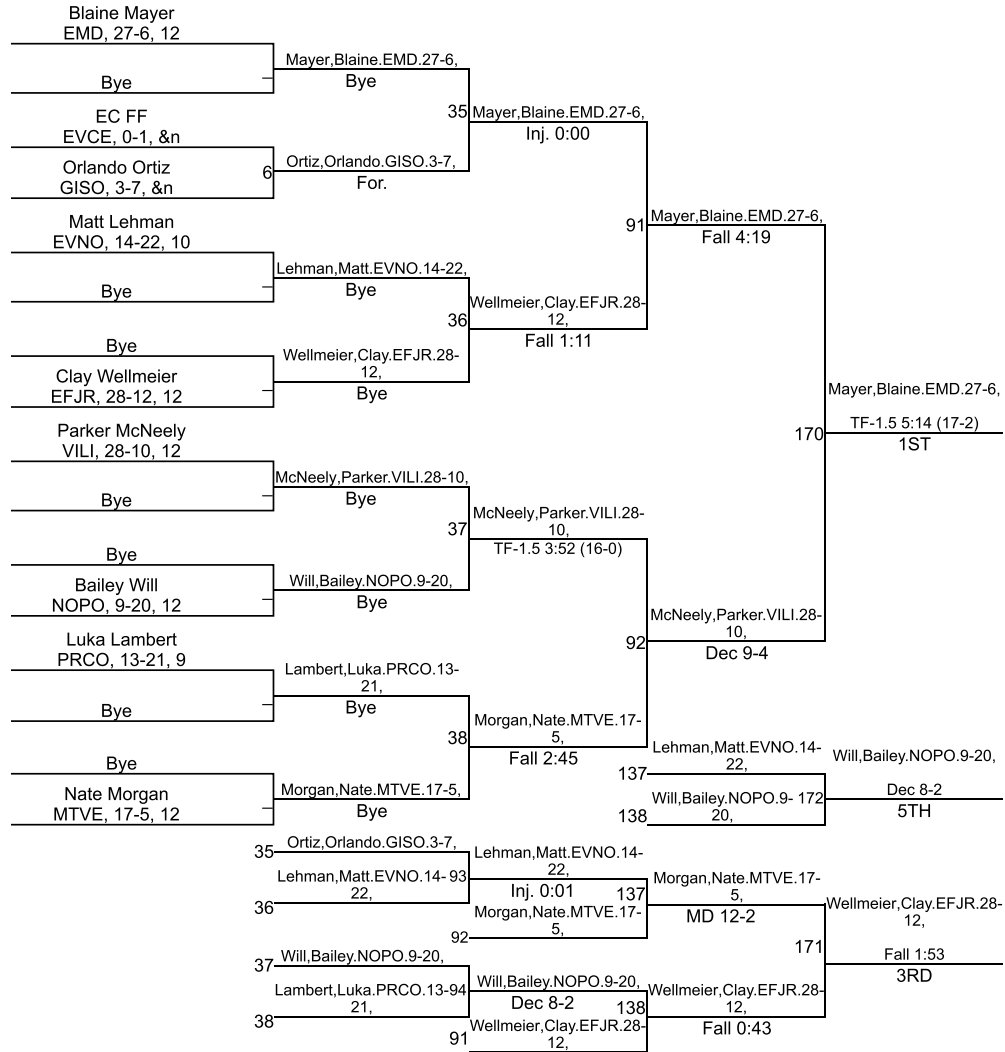

IHSAA Sectional @ Evansville Central

138