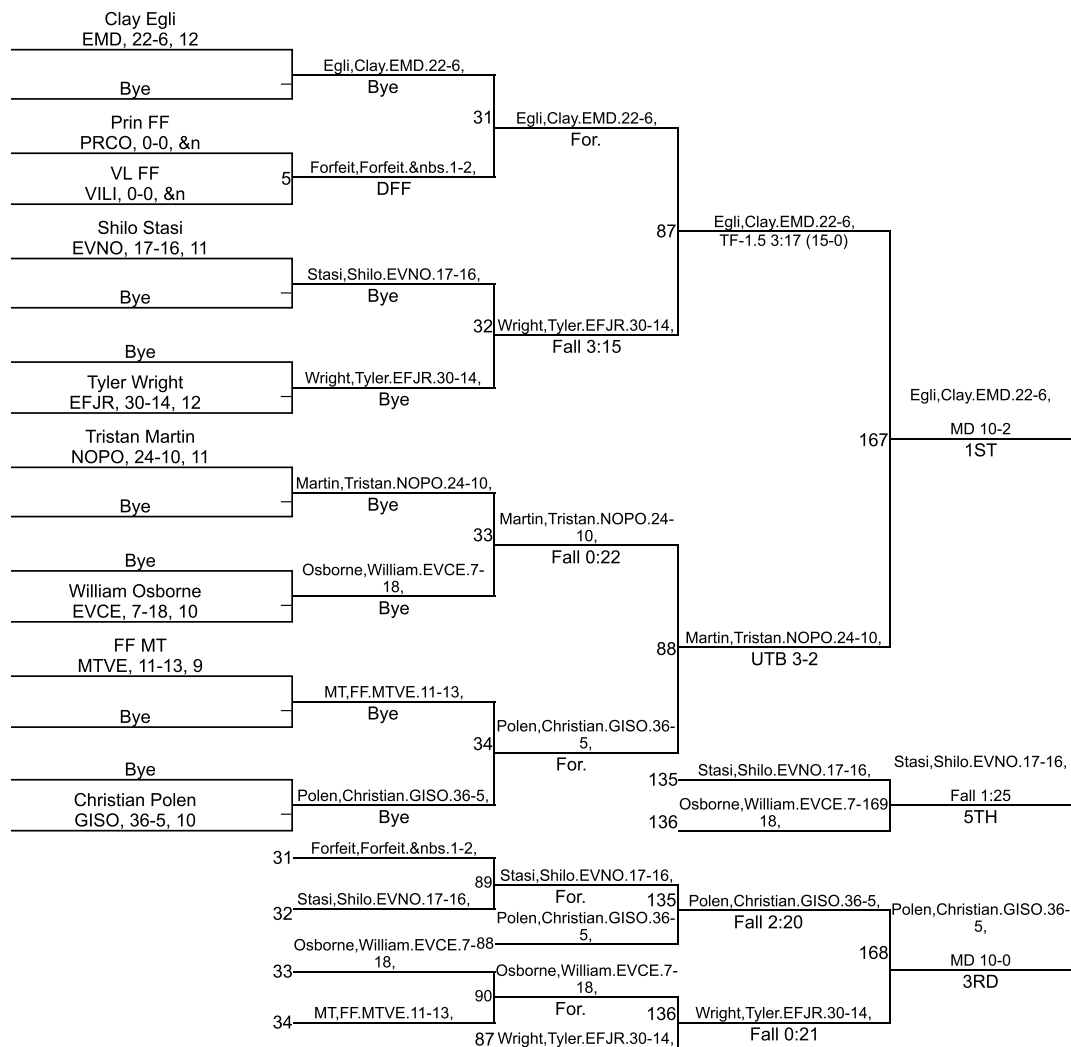

IHSAA Sectional @ Evansville Central

132