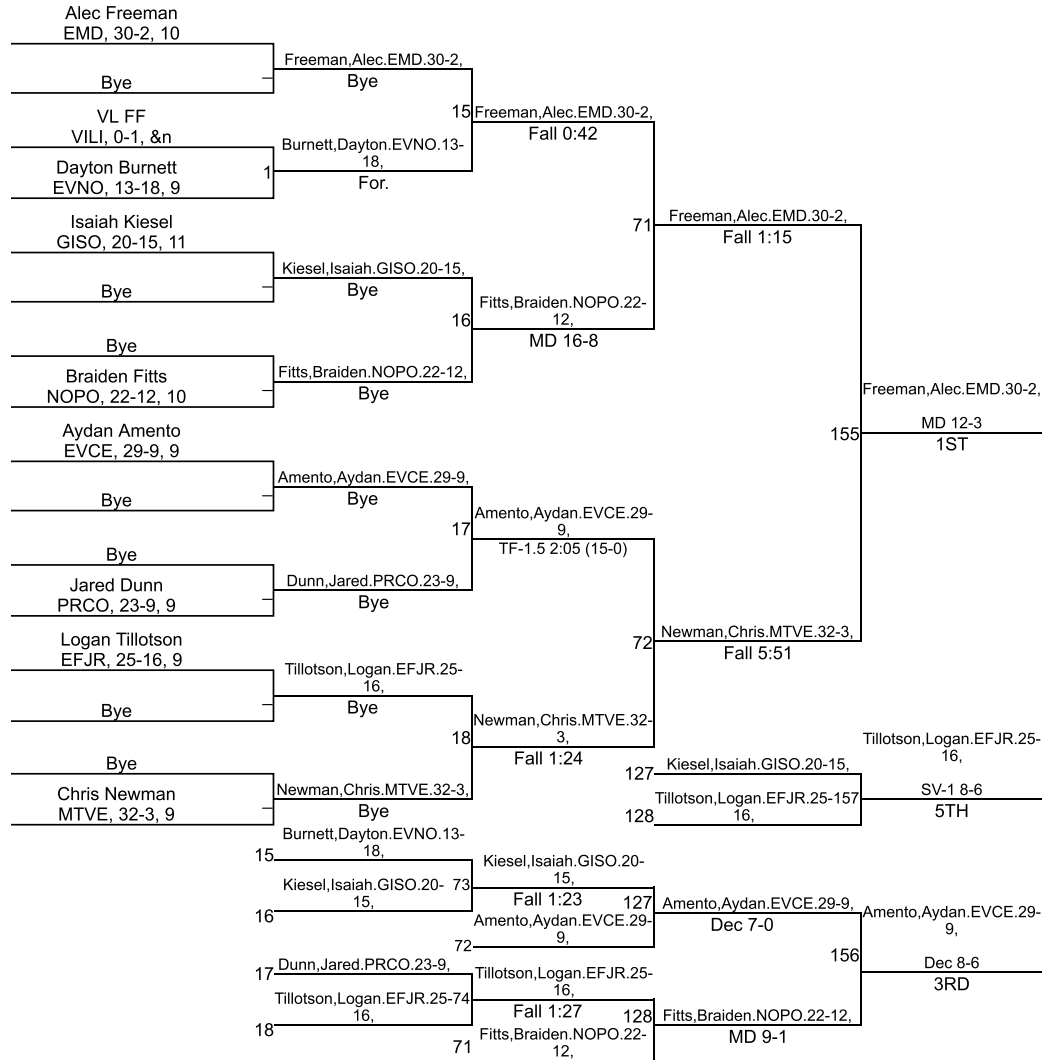

# IHSAA Sectional @ Evansville Central

106