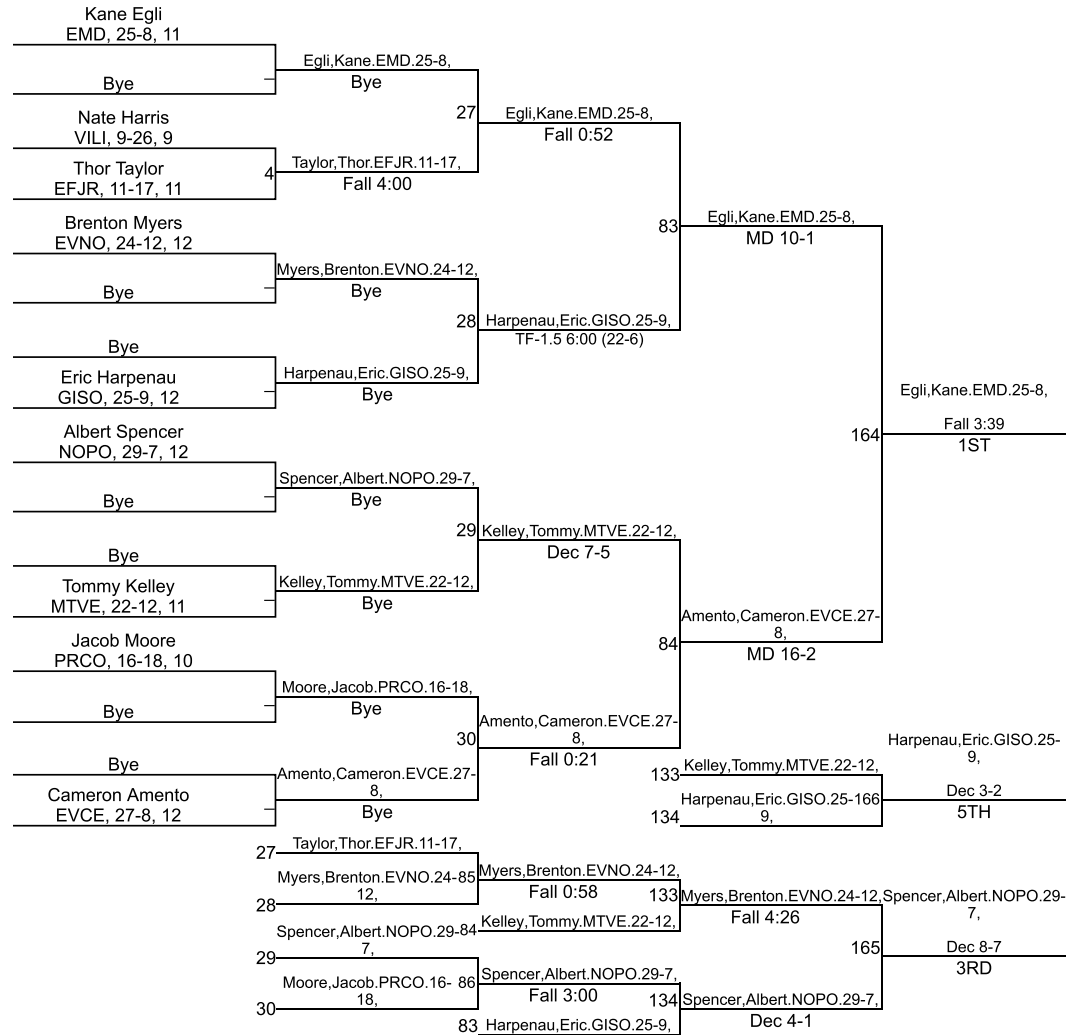

IHSAA Sectional @ Evansville Central

126