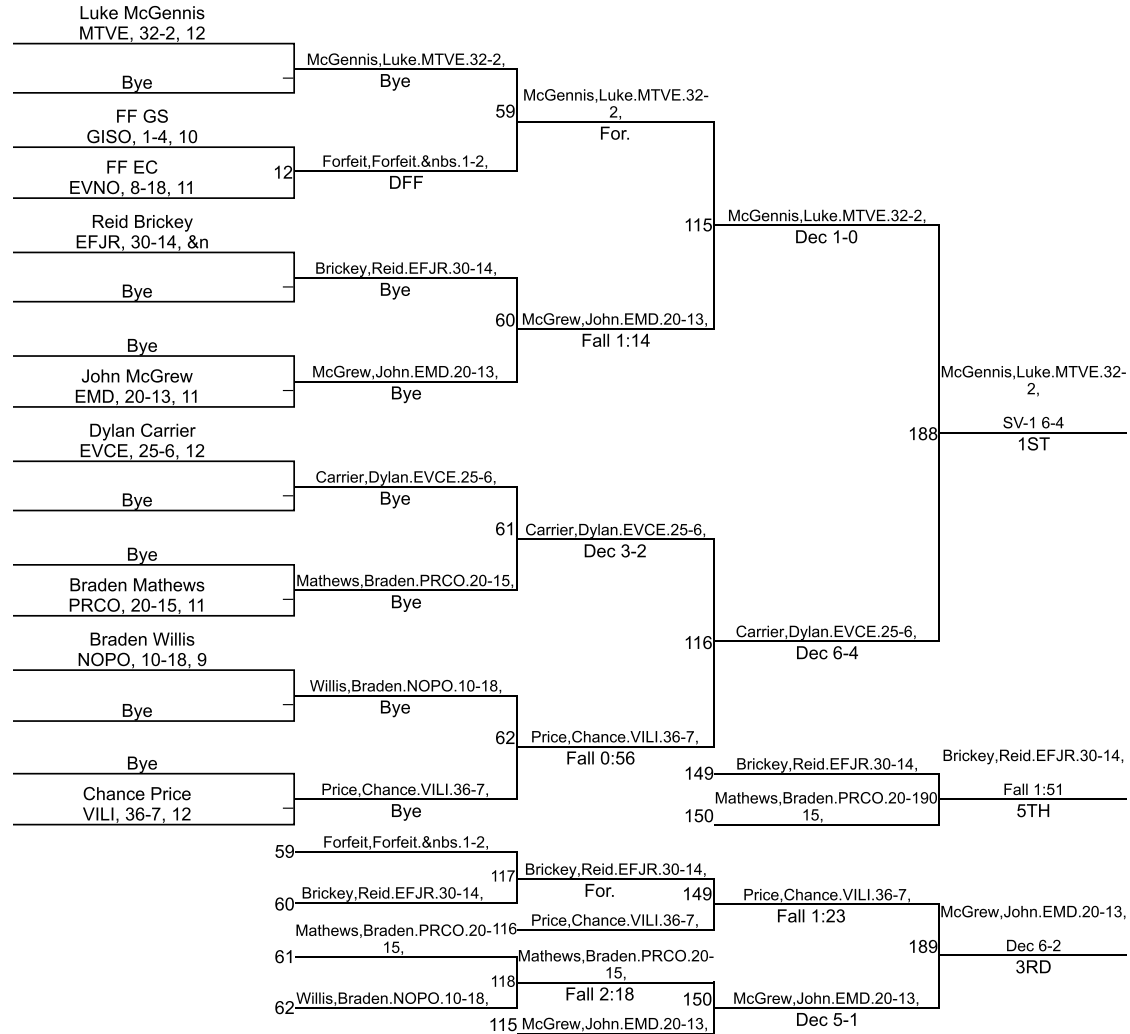

IHSAA Sectional @ Evansville Central

195