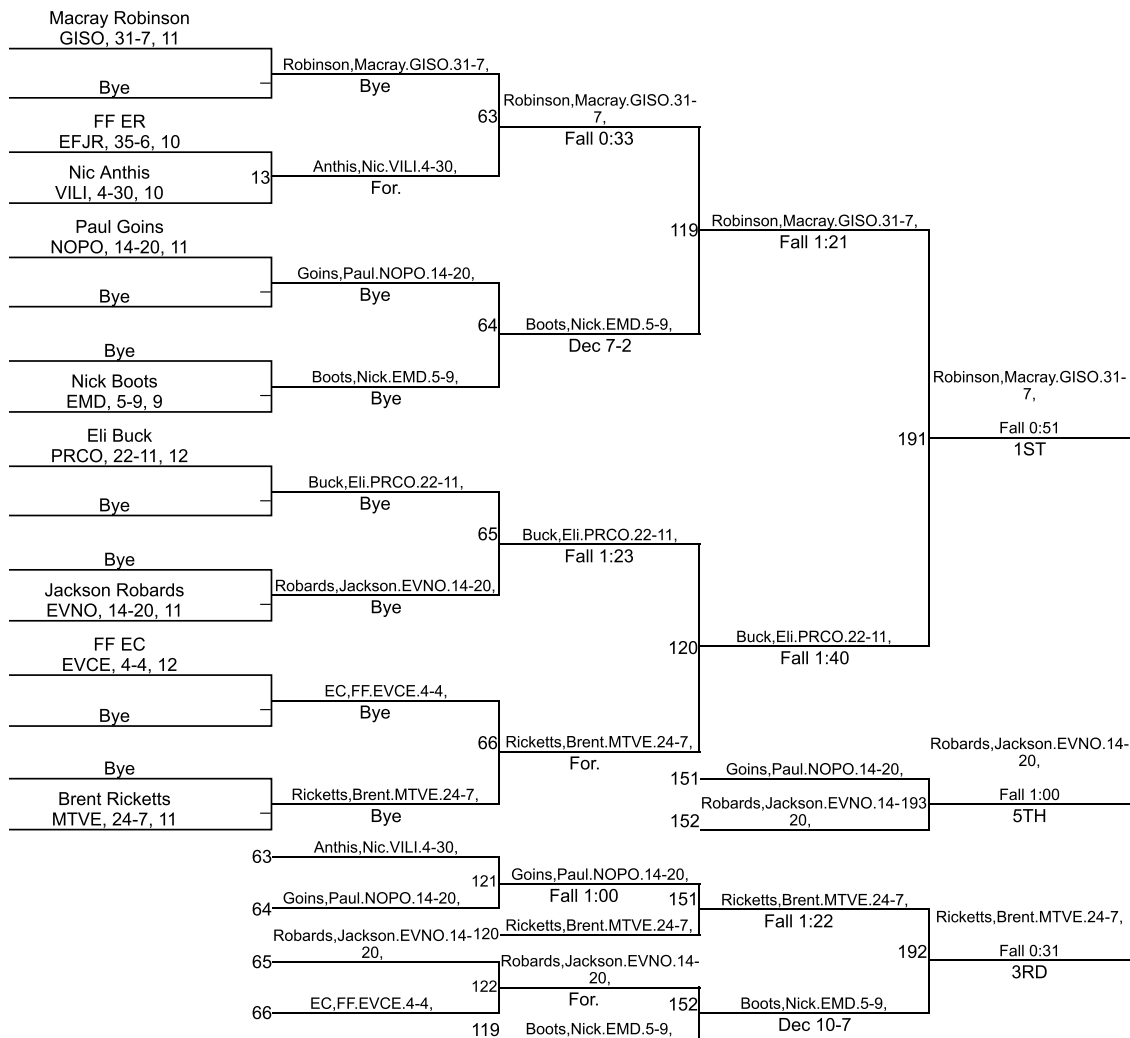

IHSAA Sectional @ Evansville Central

220