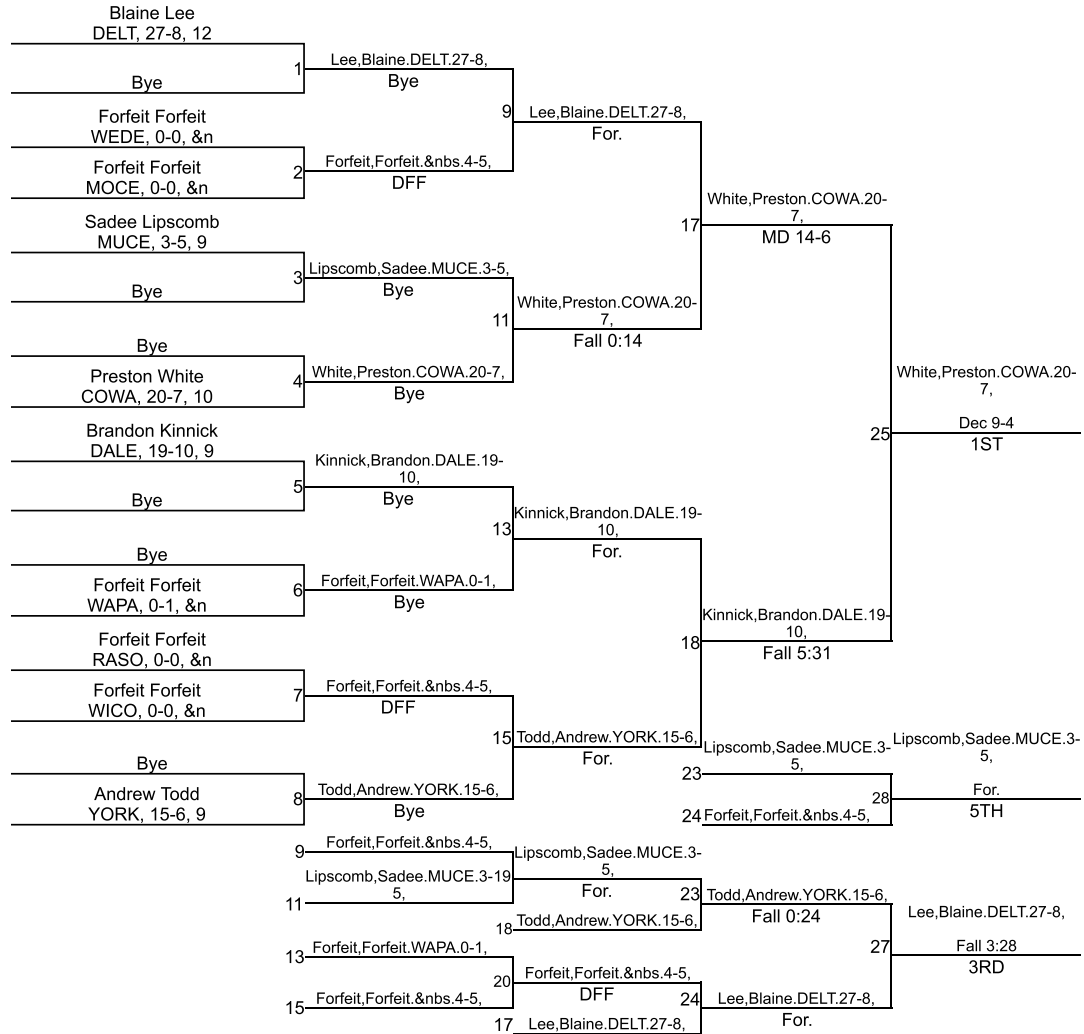

Team Scores

Printed on 01/26/2019 07:15 p.m.

Team Scores		
1	Delta	227.0
2	Muncie Central	181.0
3	Yorktown	179.5
4	Cowan	147.0
5	Winchester Community	130.5
6	Monroe Central	126.5
7	Wapahani	95.0
8	Daleville	87.5
9	Randolph Southern	37.0
10	Wes-Del	35.0

IHSAA Sectional @ Delta

113

IHSAA Sectional @ Delta

120

IHSAA Sectional @ Delta

126

IHSAA Sectional @ Delta

132