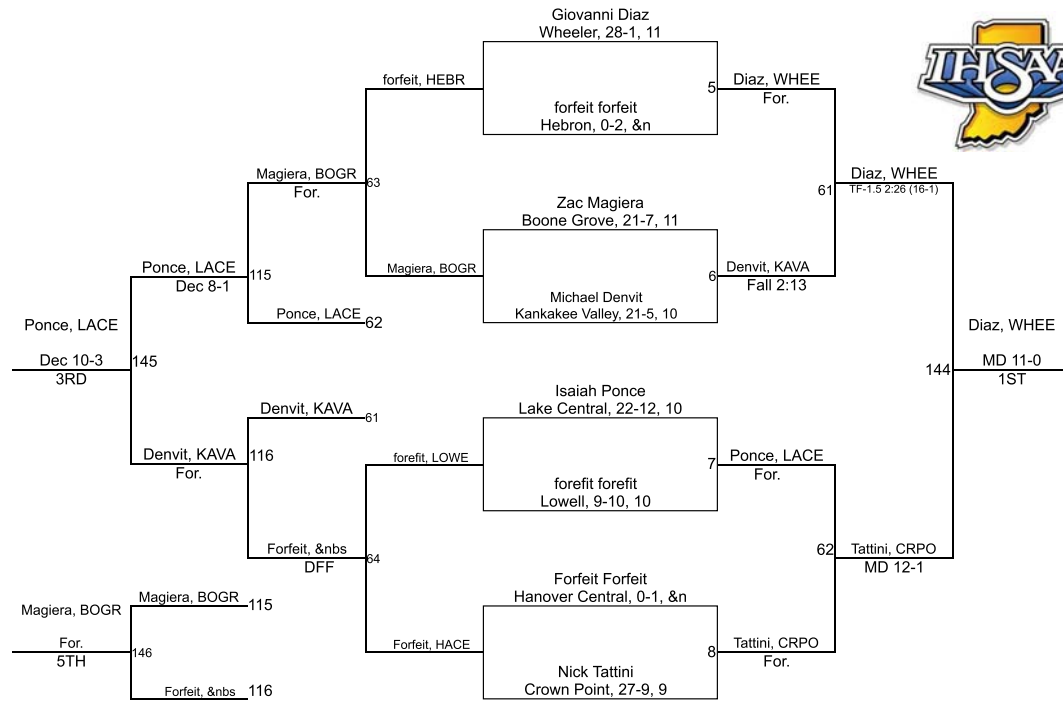

Team Scores

Printed on 01/26/2019 05:52 p.m.

Team Scores		
1	Crown Point	294.5
2	Lake Central	249.0
3	Lowell	171.5
4	Kankakee Valley	168.0
5	Boone Grove	138.0
6	Wheeler	99.5
7	Hebron	60.0
8	Hanover Central	59.0

IHSAA Sectional @ Crown Point

106

IHSAA Sectional @ Crown Point

113

IHSAA Sectional @ Crown Point

120

IHSAA Sectional @ Crown Point

126

IHSAA Sectional @ Crown Point

132

IHSAA Sectional @ Crown Point

138

IHSAA Sectional @ Crown Point

145

IHSAA Sectional @ Crown Point

152