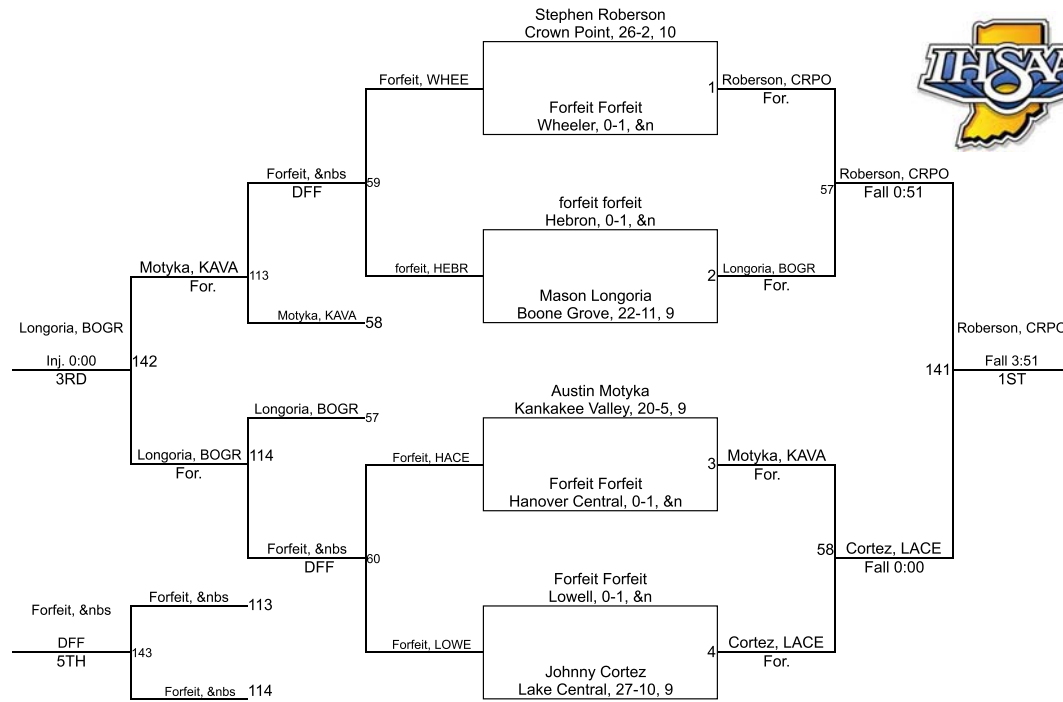

Team Scores

Printed on 01/26/2019 05:52 p.m.

Team Scores		
1	Crown Point	294.5
2	Lake Central	249.0
3	Lowell	171.5
4	Kankakee Valley	168.0
5	Boone Grove	138.0
6	Wheeler	99.5
7	Hebron	60.0
8	Hanover Central	59.0

IHSAA Sectional @ Crown Point

106

IHSAA Sectional @ Crown Point

113

IHSAA Sectional @ Crown Point

120

IHSAA Sectional @ Crown Point

126

IHSAA Sectional @ Crown Point

132

IHSAA Sectional @ Crown Point

138

IHSAA Sectional @ Crown Point

145

IHSAA Sectional @ Crown Point

152