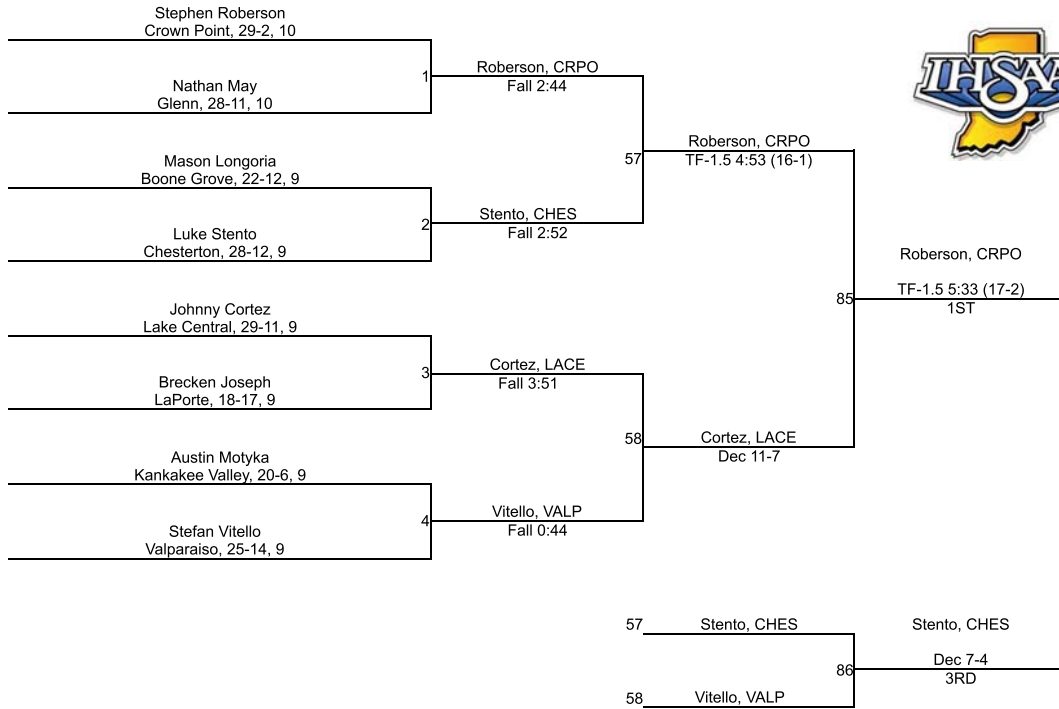

Team Scores

Printed on 02/02/2019 05:26 p.m.

| Team Scores | | |
|-------------|-------------------------|-------|
| 1 | Crown Point | 174.5 |
| 2 | Chesterton | 159.5 |
| 3 | Lake Central | 106.0 |
| 4 | Lowell | 97.0 |
| 5 | LaPorte | 63.5 |
| 6 | New Prairie | 51.5 |
| 7 | Valparaiso | 42.0 |
| 8 | Wheeler | 36.5 |
| 9 | Hebron | 28.0 |
| 10 | Kankakee Valley | 22.0 |
| 11 | Glenn | 6.0 |
| 11 | Michigan City | 6.0 |
| 13 | Boone Grove | 0.0 |
| 13 | Hanover Central | 0.0 |
| 13 | Knox | 0.0 |
| 13 | North Judson-San Pierre | 0.0 |

IHSAA Regional @ Crown Point

106

IHSAA Regional @ Crown Point

113

IHSAA Regional @ Crown Point

120

IHSAA Regional @ Crown Point

126