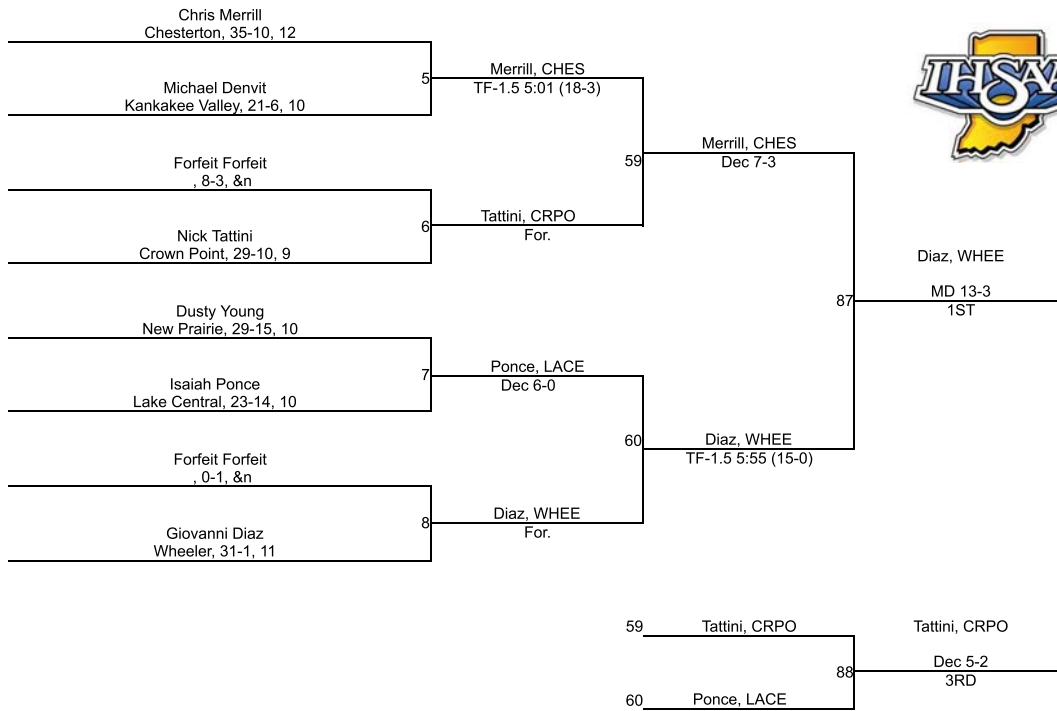

Team Scores

Printed on 02/02/2019 05:26 p.m.

| Team Scores | | |
|-------------|-------------------------|-------|
| 1 | Crown Point | 174.5 |
| 2 | Chesterton | 159.5 |
| 3 | Lake Central | 106.0 |
| 4 | Lowell | 97.0 |
| 5 | LaPorte | 63.5 |
| 6 | New Prairie | 51.5 |
| 7 | Valparaiso | 42.0 |
| 8 | Wheeler | 36.5 |
| 9 | Hebron | 28.0 |
| 10 | Kankakee Valley | 22.0 |
| 11 | Glenn | 6.0 |
| 11 | Michigan City | 6.0 |
| 13 | Boone Grove | 0.0 |
| 13 | Hanover Central | 0.0 |
| 13 | Knox | 0.0 |
| 13 | North Judson-San Pierre | 0.0 |

IHSAA Regional @ Crown Point

106

IHSAA Regional @ Crown Point

113

IHSAA Regional @ Crown Point

120

IHSAA Regional @ Crown Point

126