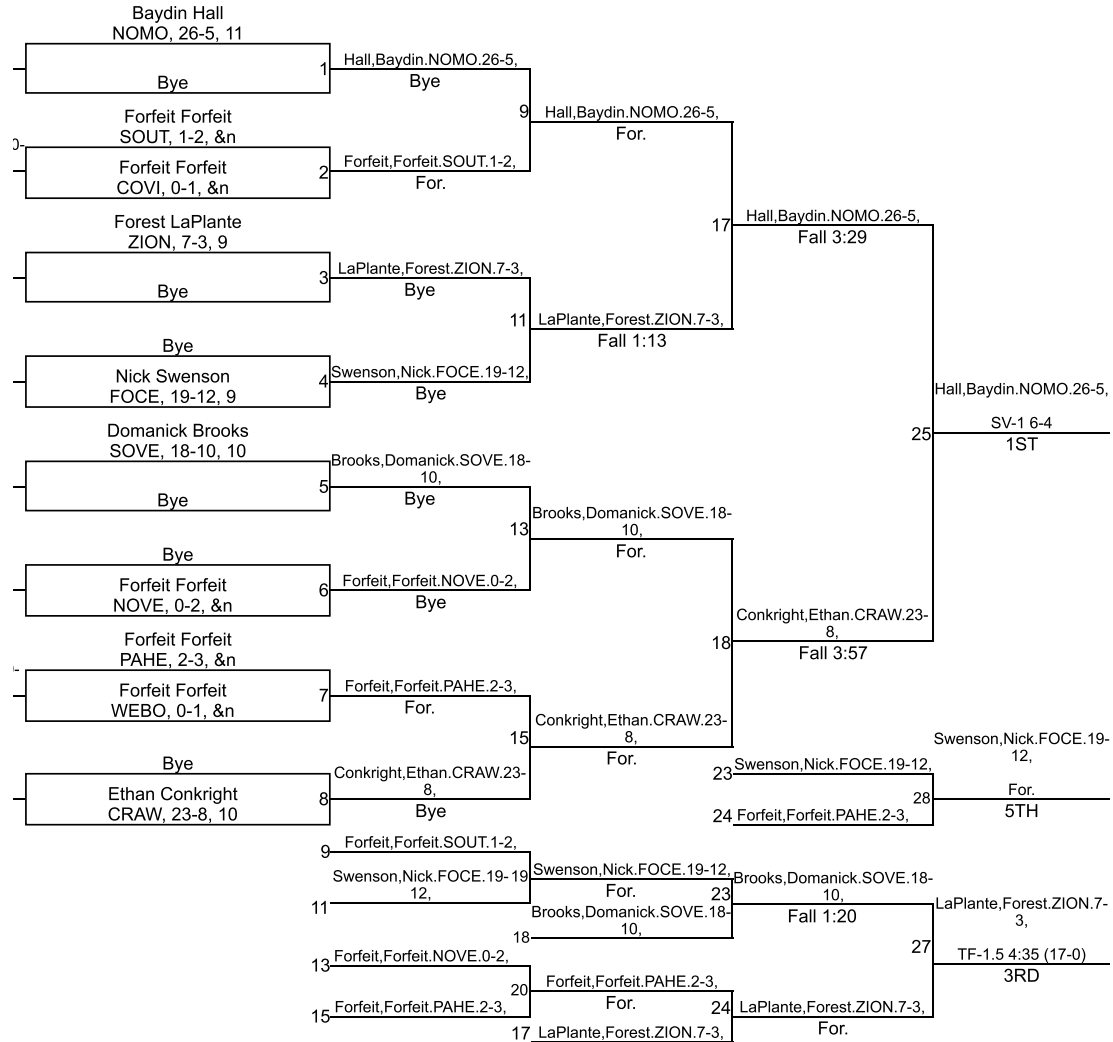

Team Scores

Printed on 01/26/2019 05:26 p.m.

Team Scores		
1	North Montgomery	235.0
2	Southmont	218.0
3	Zionsville	202.5
4	Crawfordsville	169.0
5	Fountain Central	100.0
6	Western Boone	82.0
7	Covington	69.0
8	South Vermillion	68.0
9	North Vermillion	52.0
10	Parke Heritage	16.0

IHSAA Sectional @ Crawfordsville

106

IHSAA Sectional @ Crawfordsville

113

IHSAA Sectional @ Crawfordsville

120

IHSAA Sectional @ Crawfordsville

126