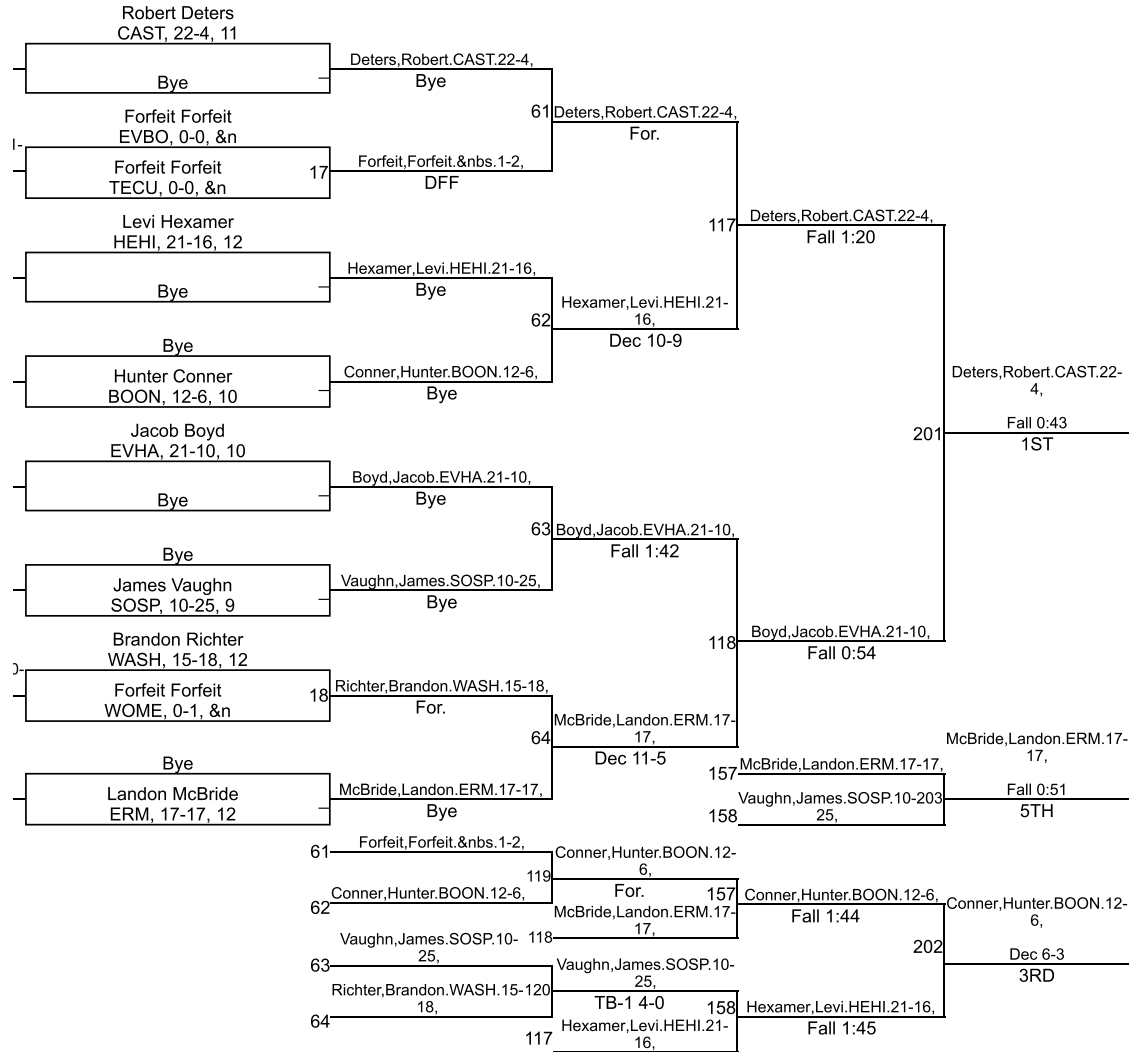

# IHSAA Sectional @ Castle

145

# IHSAA Sectional @ Castle

160