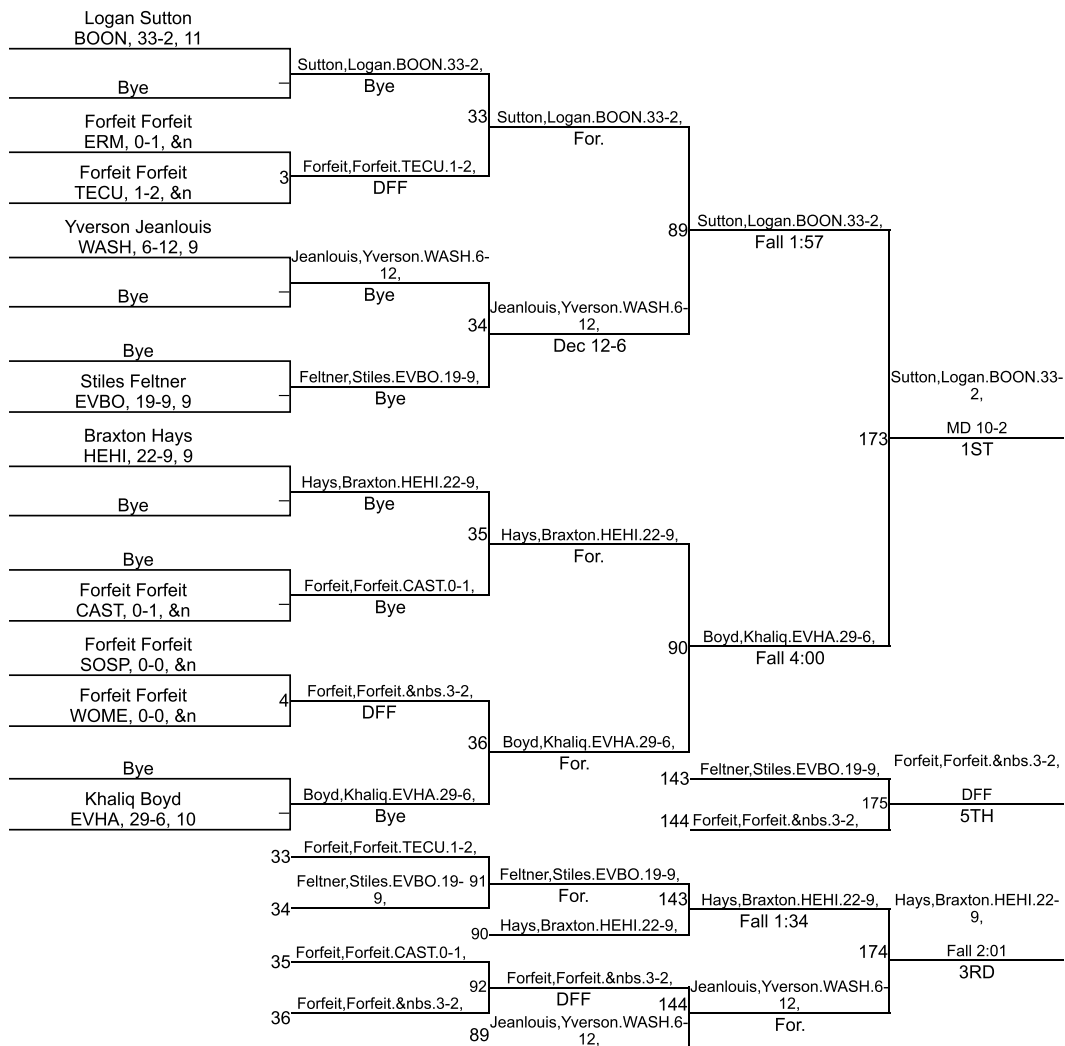

# IHSAA Sectional @ Castle

106

# IHSAA Sectional @ Castle

113