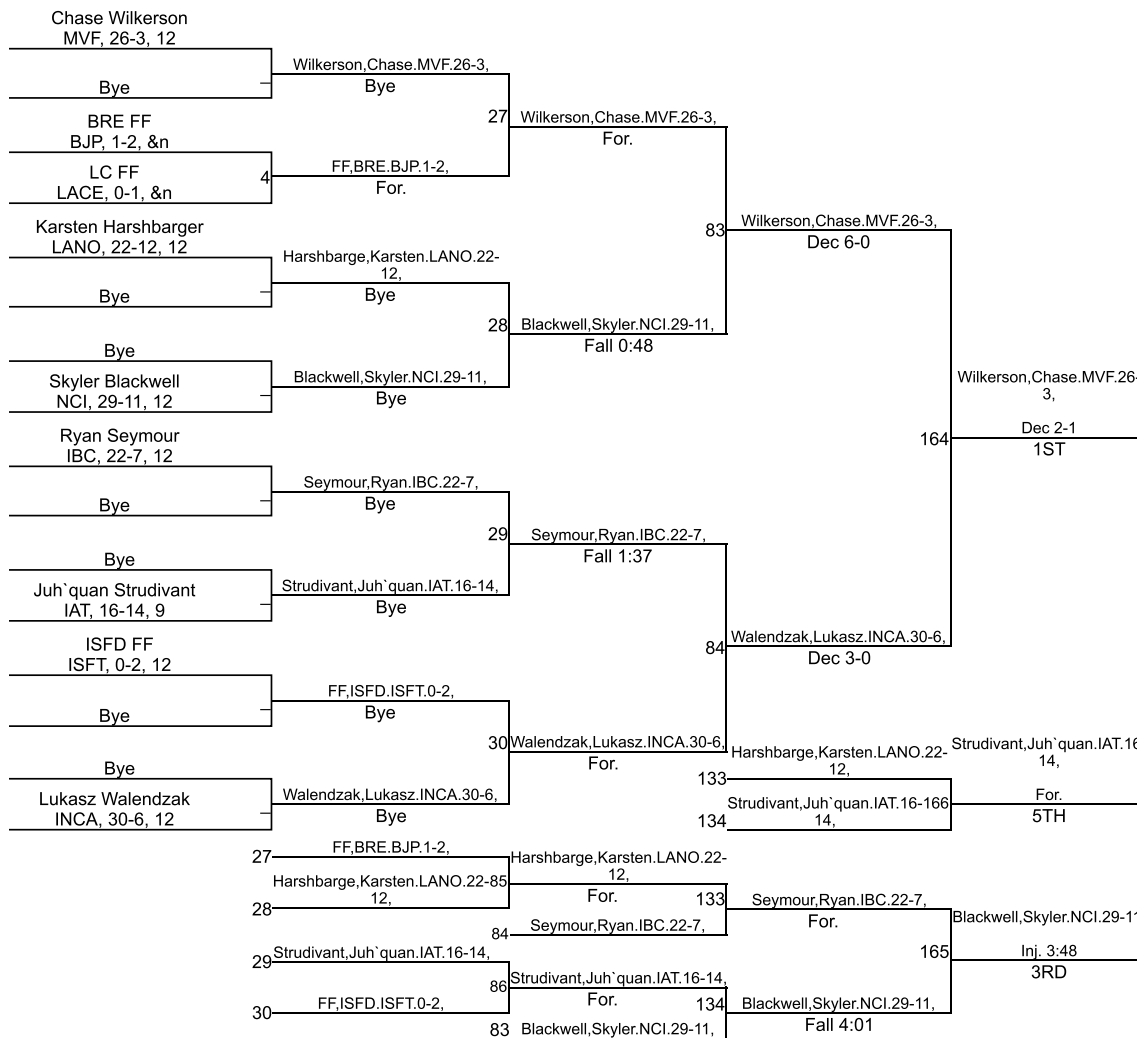

# Team Scores

Printed on 01/26/2019 07:40 p.m.

---

Team Scores		
1	Indianapolis Cathedral	285.5
2	Mt. Vernon (Fortville)	228.5
3	North Central (Indianapolis).	221.0
4	Lawrence North	174.0
5	Indianapolis Arsenal Technical	77.0
6	Indianapolis Bishop Chatard	75.0
7	Lawrence Central	72.5
8	Indiana School For The Deaf	43.0
9	Brebeuf Jesuit Preparatory	22.0

# IHSAA Sectional @ Arsenal Technical

126