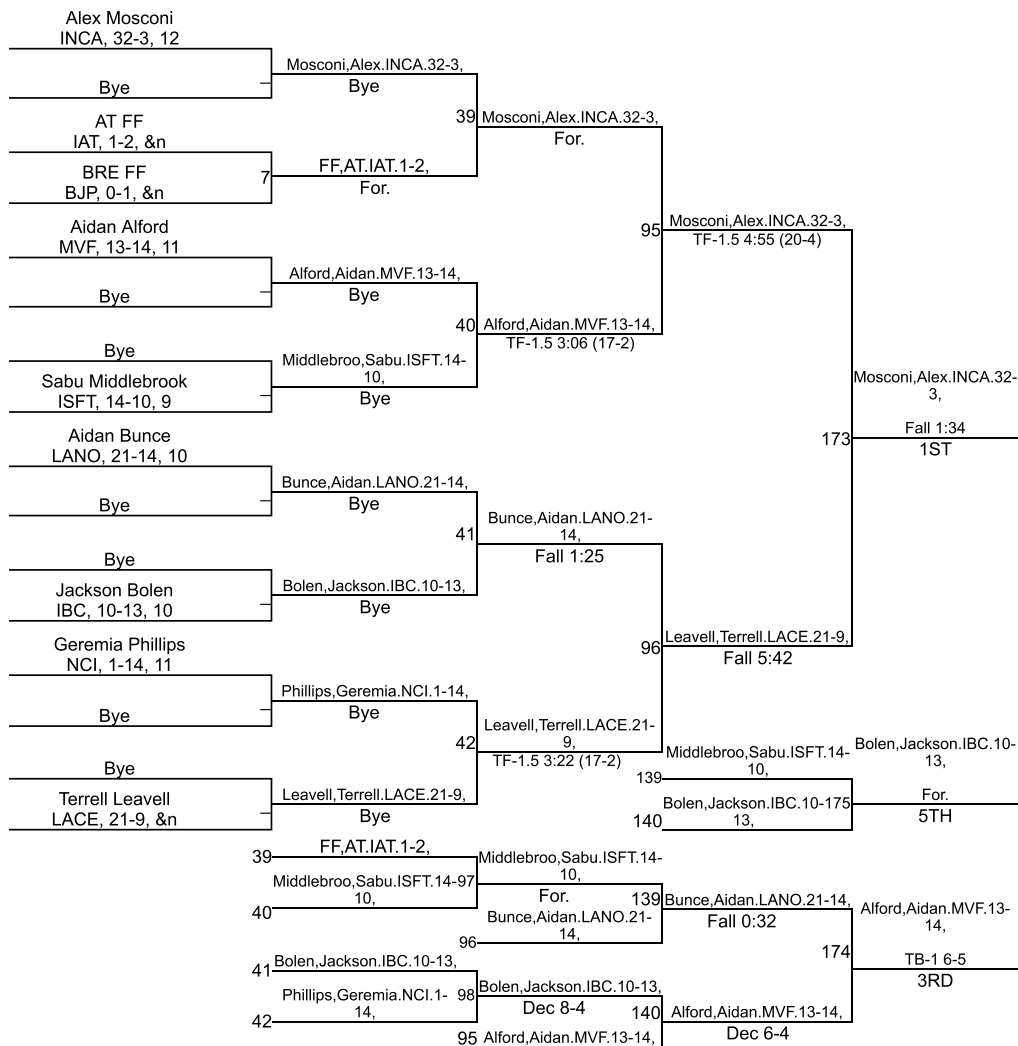

IHSAA Sectional @ Arsenal Technical

145