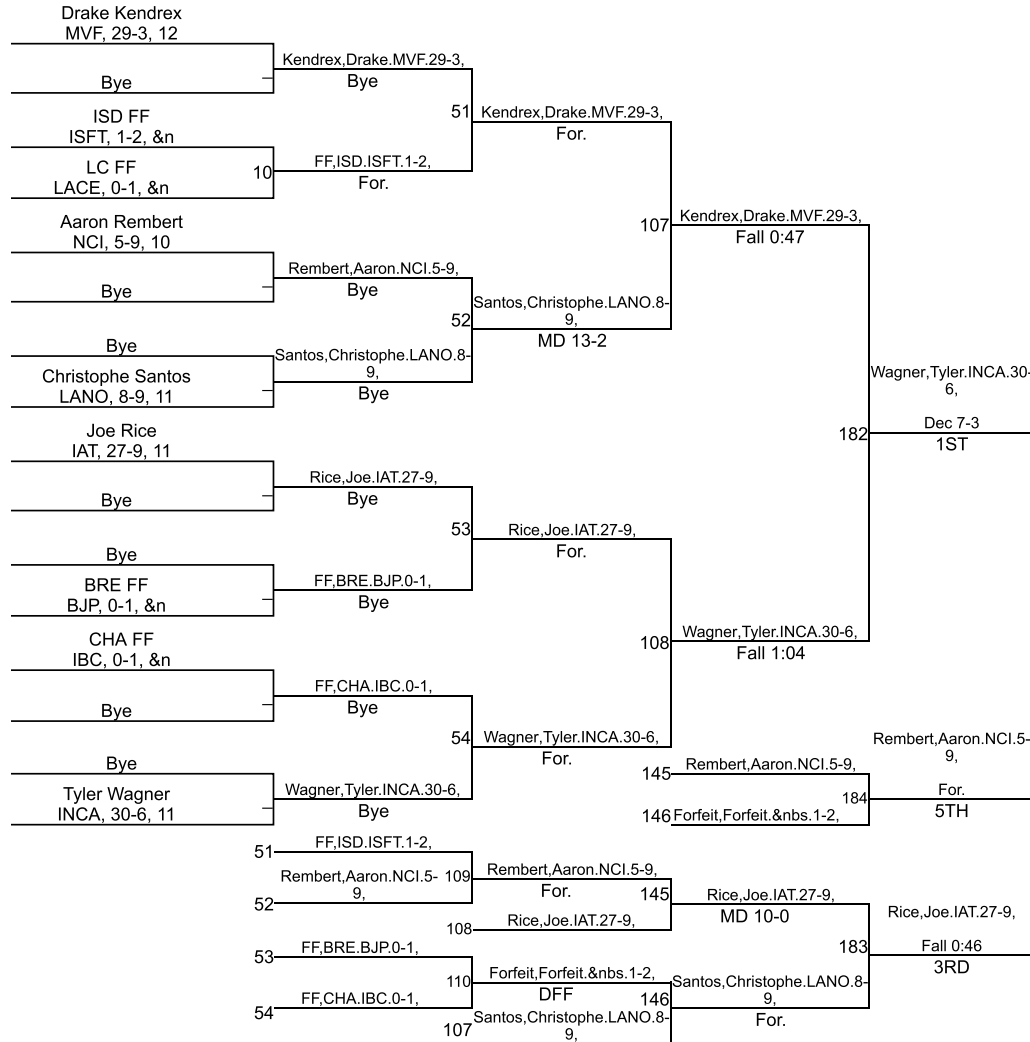

IHSAA Sectional @ Arsenal Technical

170