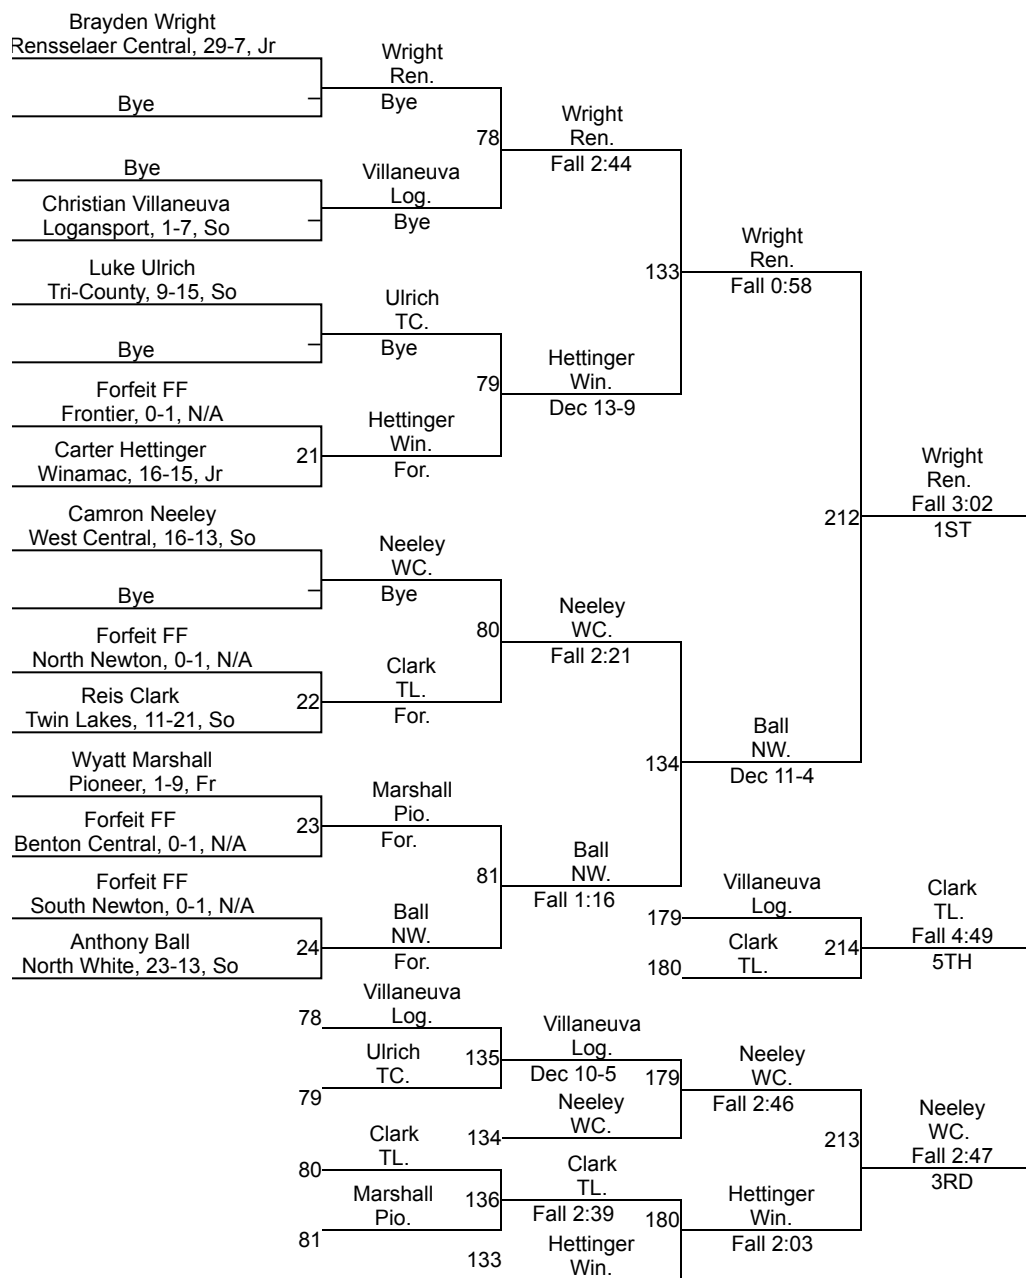

IHSAA Sectional @ Twin Lakes High School