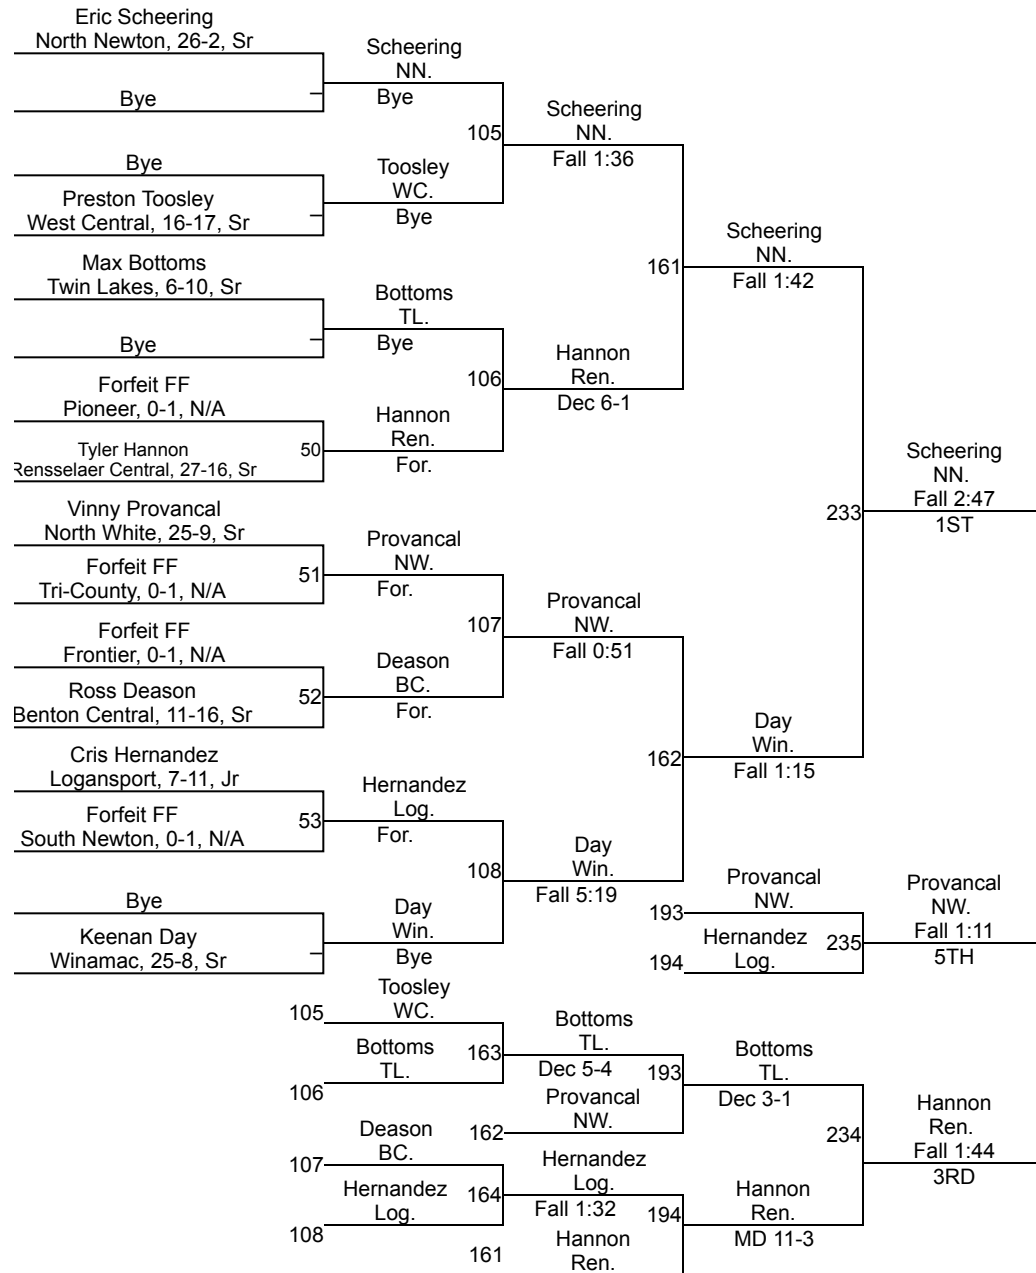

IHSAA Sectional @ Twin Lakes High School

IHSAA Sectional @ Twin Lakes High School

113

IHSAA Sectional @ Twin Lakes High School

120

IHSAA Sectional @ Twin Lakes High School

Jac Sproles Frontier, 24-6, So	Sproles Fro.						
Forfeit FF Pioneer, 0-1, N/A	For.	13					
Forfeit FF Tri-County, 0-1, N/A	Lynch Ren.						
Dalton Lynch Rensselaer Central, 14-15, Fr	For.	14					
Seth Scott North White, 17-15, Jr	Scott NW.						
Liberty Sutton Logansport, 0-14, Fr	Fall 1:37	15					
Bye	Deloria WC.						
Dylan Deloria West Central, 14-18, Fr	Bye	-					
Zion Cosgray Twin Lakes, 18-13, Jr	Cosgray TL.						
Forfeit FF North Newton, 0-1, N/A	For.	16					
Bye	Deal SN.						
Lane Deal South Newton, 6-19, Fr	Bye	-					
Austin Cole Winamac, 7-21, Fr	Cole Win.						
Bye	Bye	-					
Bye	Atkinson BC.						
Zack Atkinson Benton Central, 11-5, Fr	Bye	-					
	Lynch Ren.	70					
	Deloria WC.	127					
	Lynch Ren.	71					
	Cosgray TL.	126					
	Deal SN.	72					
	Cole Win.	128					
	Fall 4:53	73					
	Scott NW.	125					
	Sproles Fro.	70					
	Fall 5:16						
	Sproles Fro.	125					
	TF-1.5 4:55 (19-4)						
	Scott NW.	71					
	Fall 2:35						
	Atkinson BC.	206					
	Fall 1:17 1ST						
	Cosgray TL.	72					
	Fall 1:59						
	Atkinson BC.	126					
	Dec 10-3						
	Atkinson BC.	175					
	Cosgray TL.	176					
	Cole Win.	208					
	Cole Win. For. 5TH						
	Lynch Ren.	175					
	Fall 4:55						
	Cosgray TL.	207					
	Inj. 0:00						
	Scott NW.	176					
	Fall 1:57 3RD						
	Cole Win.	125					
	Fall 4:53						
	Scott NW.	125					
	MD 12-1						

IHSAA Sectional @ Twin Lakes High School

170

IHSAA Sectional @ Twin Lakes High School

182

IHSAA Sectional @ Twin Lakes High School

IHSAA Sectional @ Twin Lakes High School

220

IHSAA Sectional @ Twin Lakes High School