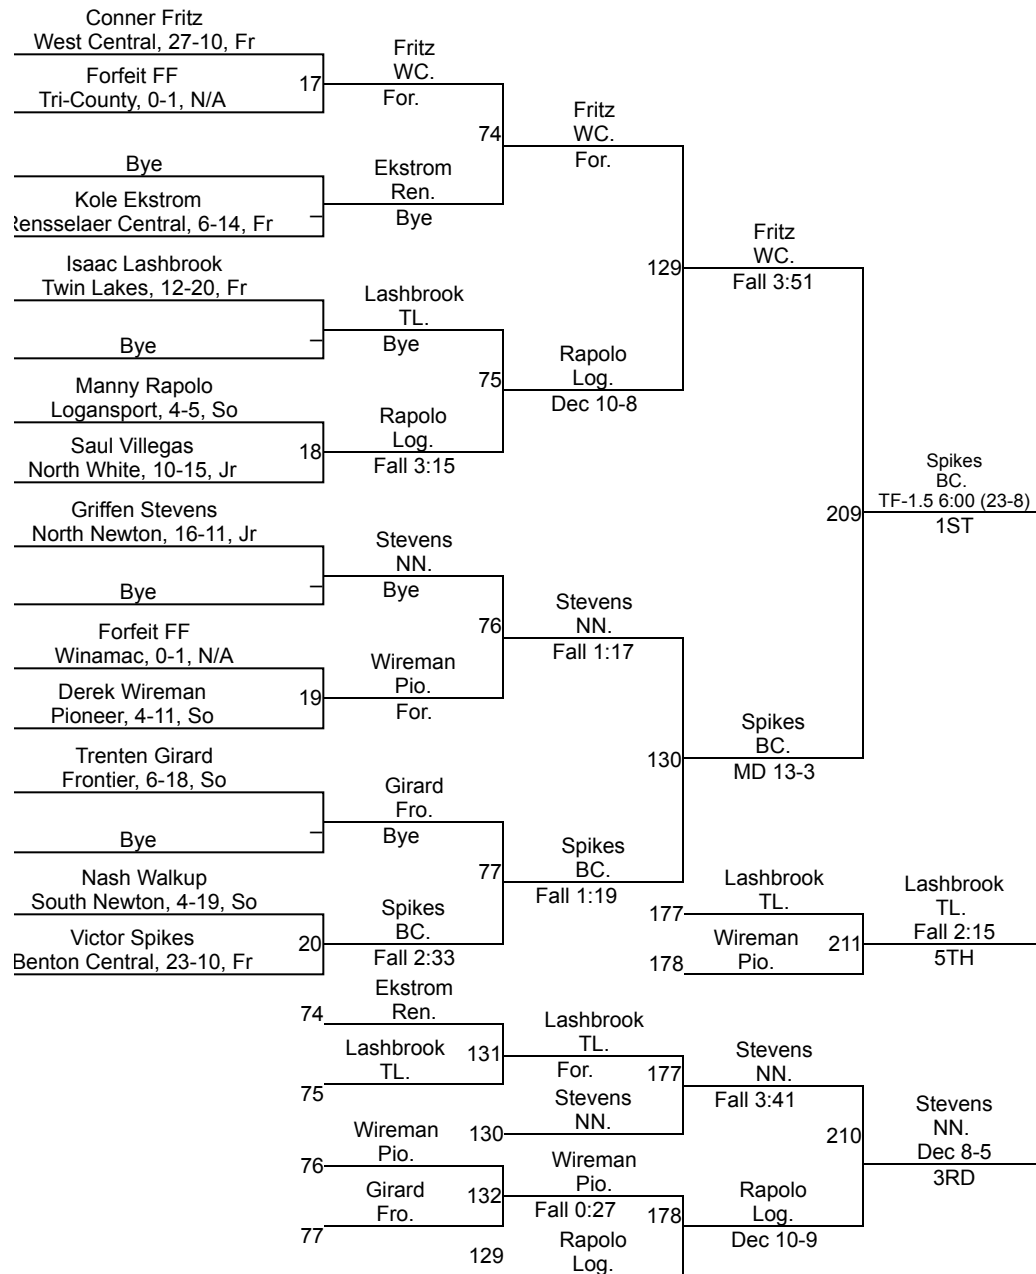

IHSAA Sectional @ Twin Lakes High School

132