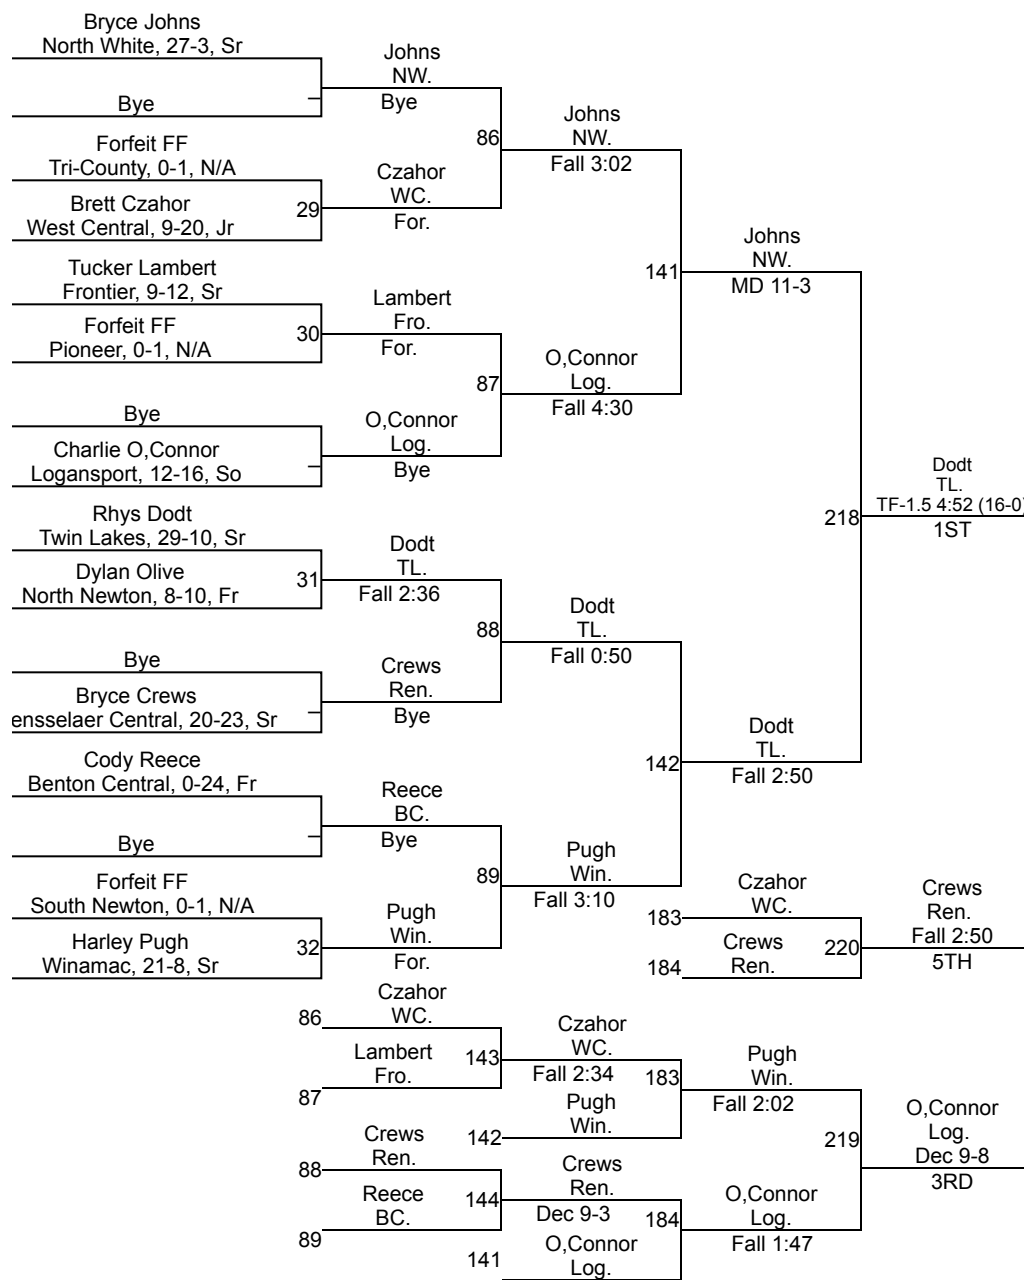

IHSAA Sectional @ Twin Lakes High School

IHSAA Sectional @ Twin Lakes High School

113

IHSAA Sectional @ Twin Lakes High School

120

IHSAA Sectional @ Twin Lakes High School

Jac Sproles Frontier, 24-6, So	Sproles Fro.						
Forfeit FF Pioneer, 0-1, N/A	For.	13					
Forfeit FF Tri-County, 0-1, N/A	Lynch Ren.						
Dalton Lynch Rensselaer Central, 14-15, Fr	For.	14					
Seth Scott North White, 17-15, Jr	Scott NW.						
Liberty Sutton Logansport, 0-14, Fr	Fall 1:37	15					
Bye	Deloria WC.						
Dylan Deloria West Central, 14-18, Fr	Bye	-					
Zion Cosgray Twin Lakes, 18-13, Jr	Cosgray TL.						
Forfeit FF North Newton, 0-1, N/A	For.	16					
Bye	Deal SN.						
Lane Deal South Newton, 6-19, Fr	Bye	-					
Austin Cole Winamac, 7-21, Fr	Cole Win.						
Bye	Bye	-					
Bye	Atkinson BC.						
Zack Atkinson Benton Central, 11-5, Fr	Bye	-					
	Lynch Ren.	70					
	Deloria WC.	127					
	Lynch Ren.	71					
	Cosgray TL.	126					
	Deal SN.	72					
	Cole Win.	128					
	Fall 4:53	73					
	Scott NW.	125					
	Sproles Fro.	70					
	Fall 5:16						
	Sproles Fro.	125					
	TF-1.5 4:55 (19-4)						
	Scott NW.	71					
	Fall 2:35						
	Atkinson BC.	206					
	Fall 1:17 1ST						
	Cosgray TL.	72					
	Fall 1:59						
	Atkinson BC.	126					
	Dec 10-3						
	Atkinson BC.	175					
	Cosgray TL.	176					
	Cole Win.	208					
	Cole Win. For. 5TH						
	Lynch Ren.	175					
	Fall 4:55						
	Cosgray TL.	207					
	Inj. 0:00						
	Scott NW.	176					
	Fall 1:57 3RD						
	Cole Win.	125					
	Fall 4:53						
	Scott NW.	125					
	MD 12-1						

IHSAA Sectional @ Twin Lakes High School

132

IHSAA Sectional @ Twin Lakes High School

IHSAA Sectional @ Twin Lakes High School

IHSAA Sectional @ Twin Lakes High School

IHSAA Sectional @ Twin Lakes High School