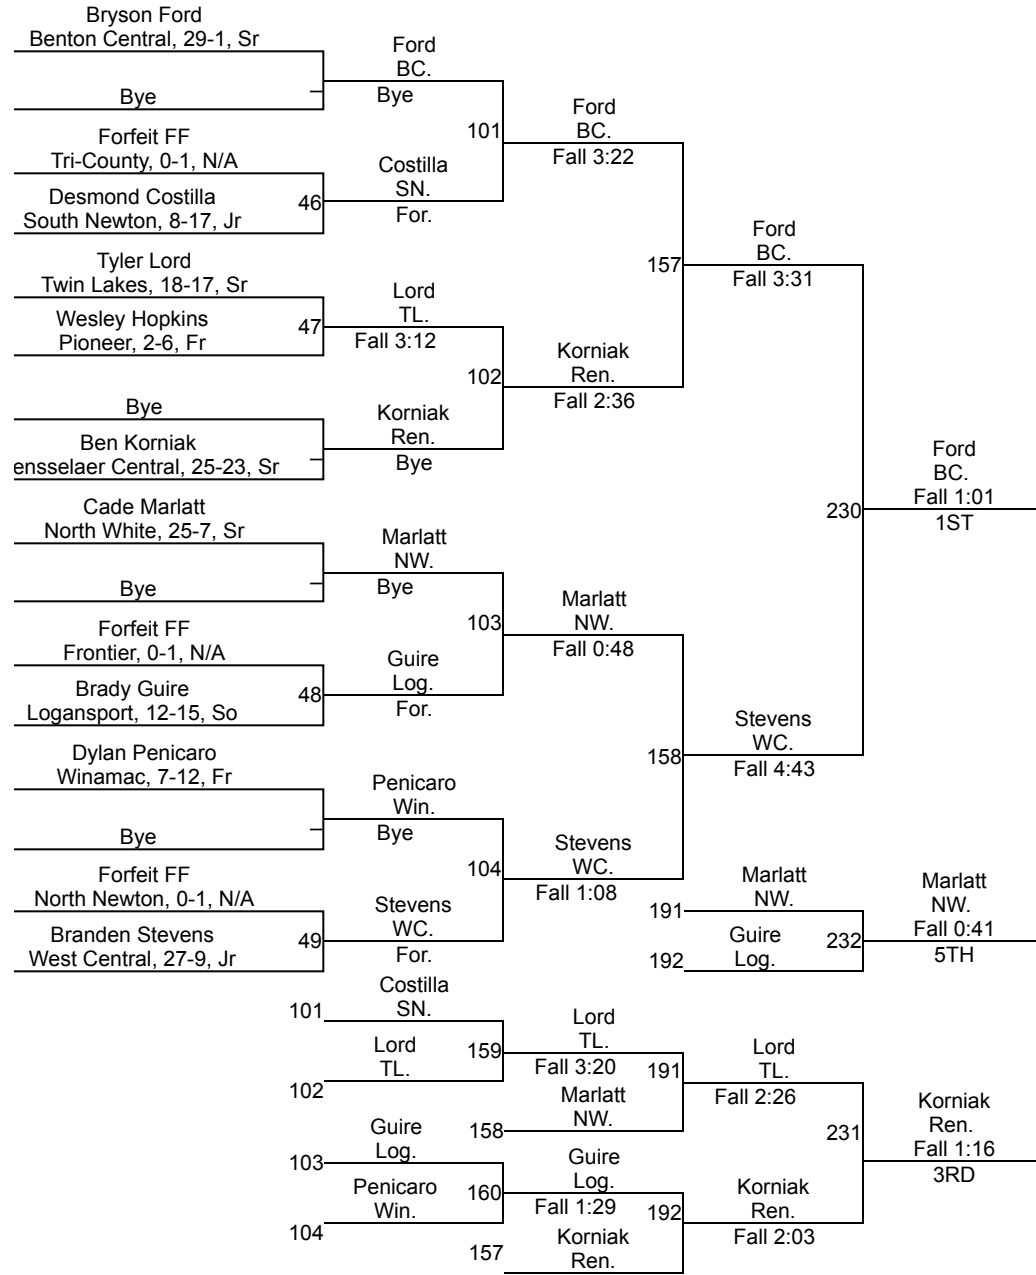

IHSAA Sectional @ Twin Lakes High School