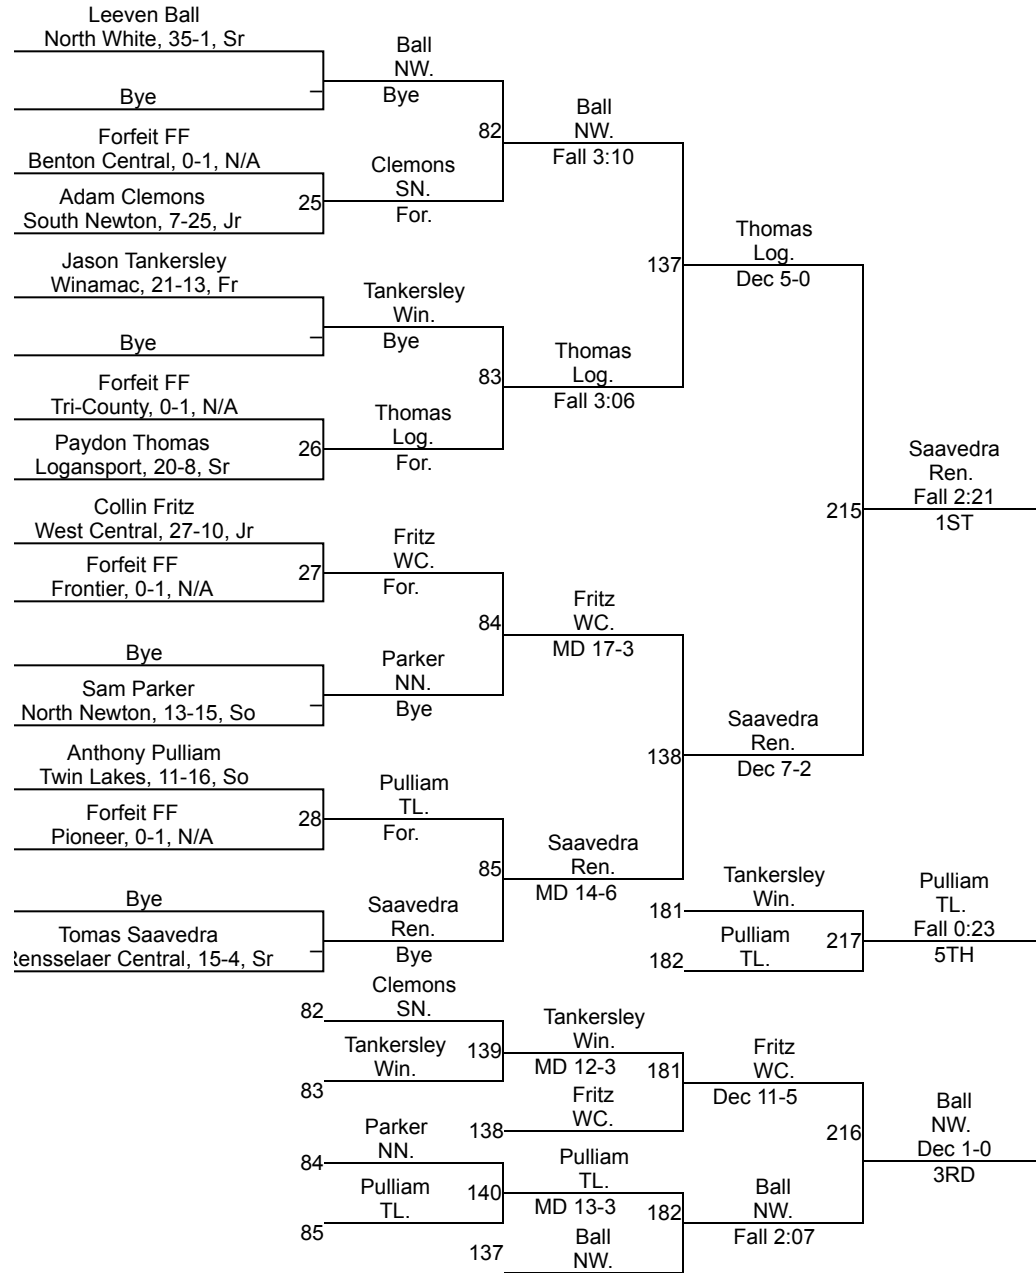

IHSAA Sectional @ Twin Lakes High School

IHSAA Sectional @ Twin Lakes High School

113

IHSAA Sectional @ Twin Lakes High School

120

IHSAA Sectional @ Twin Lakes High School

Jac Sproles Frontier, 24-6, So	Sproles Fro.						
Forfeit FF Pioneer, 0-1, N/A	For.	13					
Forfeit FF Tri-County, 0-1, N/A	Lynch Ren.						
Dalton Lynch Rensselaer Central, 14-15, Fr	For.	14					
Seth Scott North White, 17-15, Jr	Scott NW.						
Liberty Sutton Logansport, 0-14, Fr	Fall 1:37	15					
Bye	Deloria WC.						
Dylan Deloria West Central, 14-18, Fr	Bye	-					
Zion Cosgray Twin Lakes, 18-13, Jr	Cosgray TL.						
Forfeit FF North Newton, 0-1, N/A	For.	16					
Bye	Deal SN.						
Lane Deal South Newton, 6-19, Fr	Bye	-					
Austin Cole Winamac, 7-21, Fr	Cole Win.						
Bye	Bye	-					
Bye	Atkinson BC.						
Zack Atkinson Benton Central, 11-5, Fr	Bye	-					
	Lynch Ren.	70					
	Deloria WC.	127					
	Lynch Ren.	71					
	Cosgray TL.	126					
	Deal SN.	72					
	Cole Win.	128					
	Fall 4:53	73					
	Scott NW.	125					
	Sproles Fro.	70					
	Fall 5:16						
	Sproles Fro.	125					
	TF-1.5 4:55 (19-4)						
	Scott NW.	71					
	Fall 2:35						
	Atkinson BC.	206					
	Fall 1:17 1ST						
	Cosgray TL.	72					
	Fall 1:59						
	Atkinson BC.	126					
	Dec 10-3						
	Atkinson BC.	175					
	Cosgray TL.	176					
	Cole Win.	208					
	Cole Win. For. 5TH						
	Lynch Ren.	175					
	Fall 4:55						
	Cosgray TL.	207					
	Inj. 0:00						
	Scott NW.	176					
	Fall 1:57 3RD						
	Cole Win.	125					
	Fall 4:53						
	Scott NW.	125					
	MD 12-1						

IHSAA Sectional @ Twin Lakes High School

132

IHSAA Sectional @ Twin Lakes High School

IHSAA Sectional @ Twin Lakes High School

IHSAA Sectional @ Twin Lakes High School

IHSAA Sectional @ Twin Lakes High School