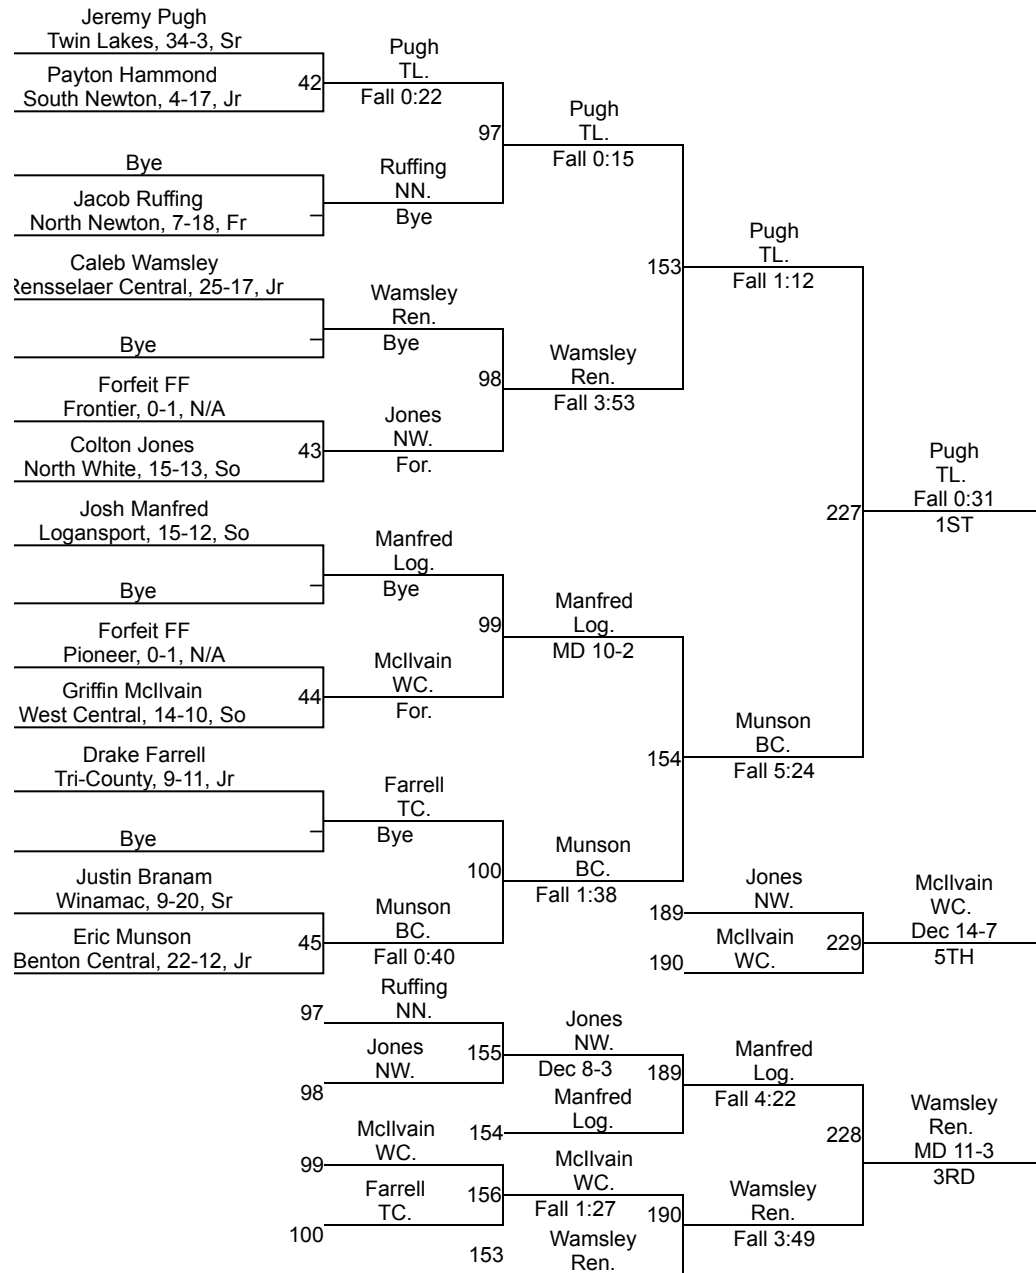

IHSAA Sectional @ Twin Lakes High School

182