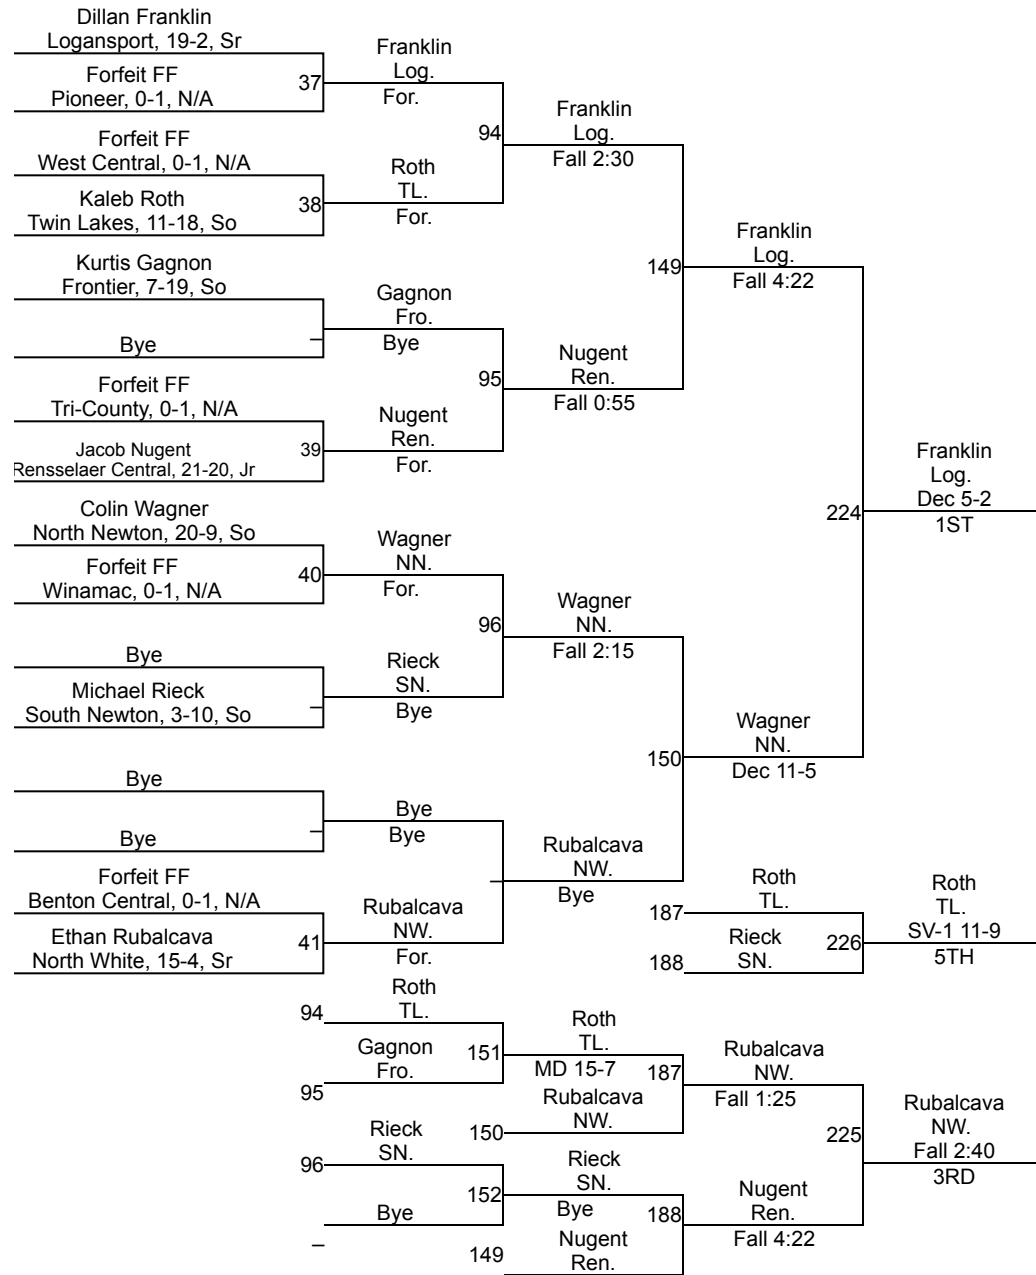

IHSAA Sectional @ Twin Lakes High School

170