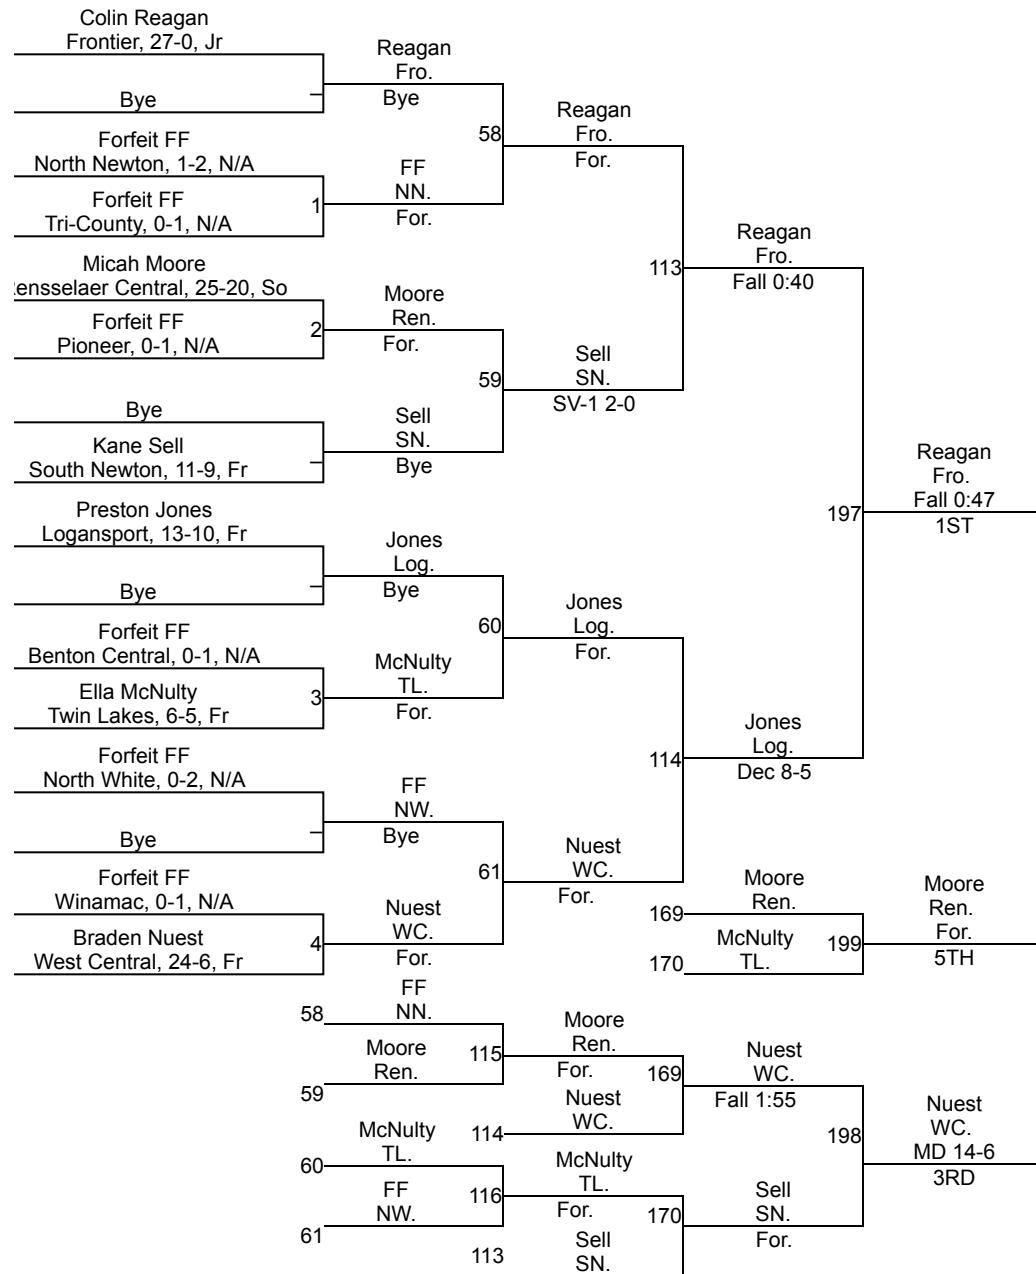

Team Scores

Printed on 01/27/2018 02:53 p.m.

Team Scores		
1	Rensselaer Central	213.5
2	Twin Lakes	188.5
3	Benton Central	144.5
4	North White	141.5
5	Logansport	131.0
6	West Central	116.5
7	North Newton	105.0
8	Winamac	100.0
9	Frontier	51.5
10	Pioneer	20.0
10	South Newton	20.0
12	Tri-County	0.0

IHSAA Sectional @ Twin Lakes High School

IHSAA Sectional @ Twin Lakes High School

113

IHSAA Sectional @ Twin Lakes High School

120

IHSAA Sectional @ Twin Lakes High School

Jac Sproles Frontier, 24-6, So	Sproles Fro.						
Forfeit FF Pioneer, 0-1, N/A	For.	13					
Forfeit FF Tri-County, 0-1, N/A	Lynch Ren.						
Dalton Lynch Rensselaer Central, 14-15, Fr	For.	14					
Seth Scott North White, 17-15, Jr	Scott NW.						
Liberty Sutton Logansport, 0-14, Fr	Fall 1:37	15					
Bye	Deloria WC.						
Dylan Deloria West Central, 14-18, Fr	Bye	-					
Zion Cosgray Twin Lakes, 18-13, Jr	Cosgray TL.						
Forfeit FF North Newton, 0-1, N/A	For.	16					
Bye	Deal SN.						
Lane Deal South Newton, 6-19, Fr	Bye	-					
Austin Cole Winamac, 7-21, Fr	Cole Win.						
Bye	Bye	-					
Bye	Atkinson BC.						
Zack Atkinson Benton Central, 11-5, Fr	Bye	-					
	Lynch Ren.	70					
	Deloria WC.	127					
	Lynch Ren.	71					
	Cosgray TL.	126					
	Deal SN.	72					
	Cole Win.	128					
	Fall 4:53	73					
	Scott NW.	125					
	Sproles Fro.	70					
	Fall 5:16						
	Sproles Fro.	125					
	TF-1.5 4:55 (19-4)						
	Scott NW.	71					
	Fall 2:35						
	Atkinson BC.	206					
	Fall 1:17 1ST						
	Cosgray TL.	72					
	Fall 1:59						
	Atkinson BC.	126					
	Dec 10-3						
	Atkinson BC.	175					
	Cosgray TL.	176					
	Cole Win.	208					
	Cole Win. For. 5TH						
	Lynch Ren.	175					
	Fall 4:55						
	Cosgray TL.	207					
	Inj. 0:00						
	Scott NW.	176					
	Fall 1:57 3RD						
	Cole Win.	125					
	Fall 4:53						
	Scott NW.	125					
	MD 12-1						