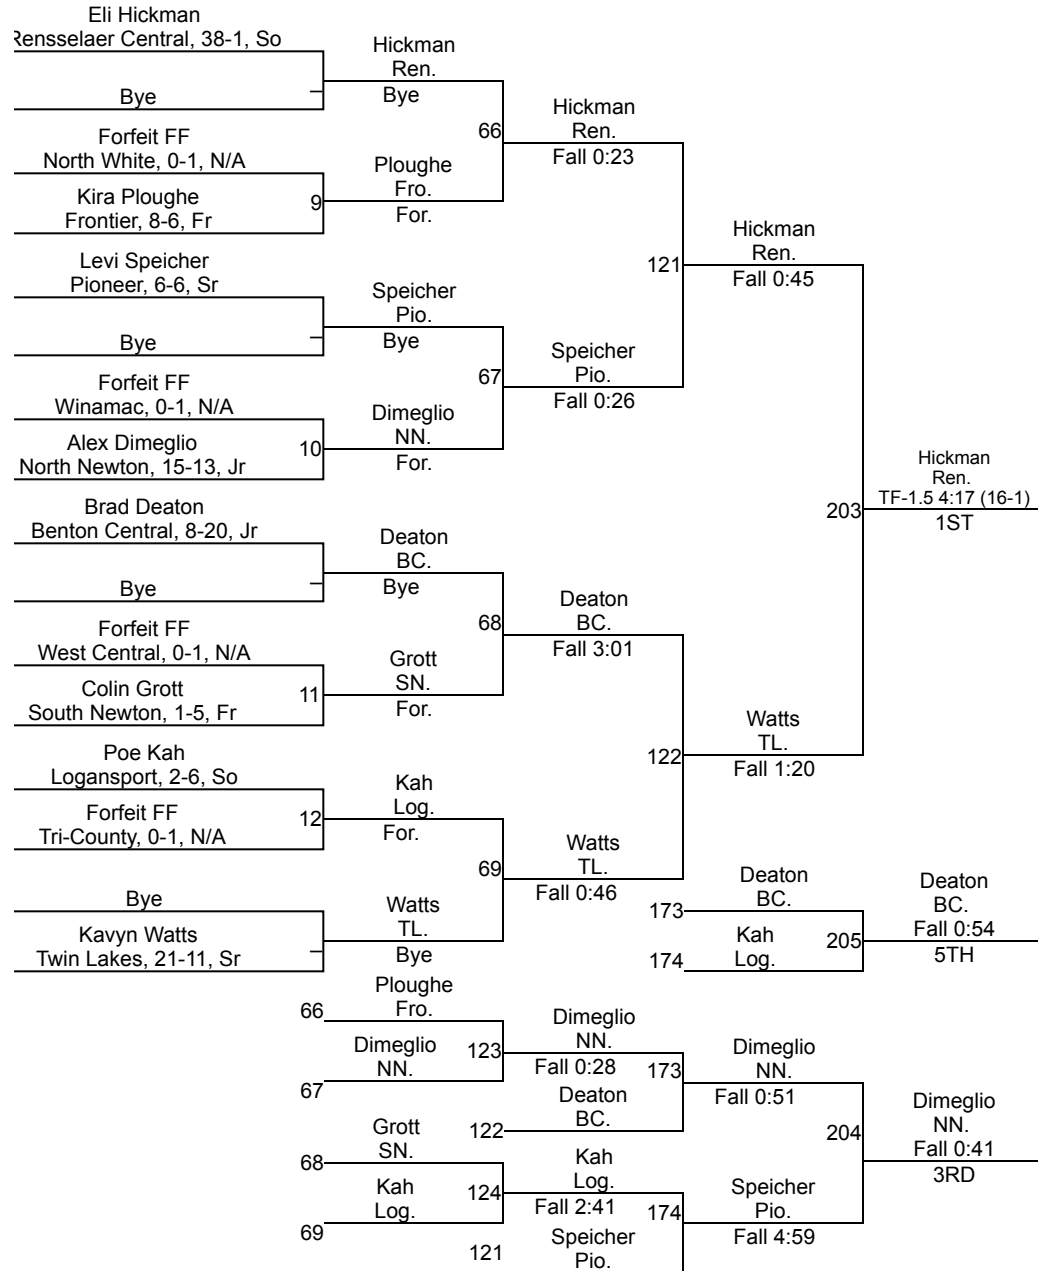

Team Scores

Printed on 01/27/2018 02:53 p.m.

Team Scores		
1	Rensselaer Central	213.5
2	Twin Lakes	188.5
3	Benton Central	144.5
4	North White	141.5
5	Logansport	131.0
6	West Central	116.5
7	North Newton	105.0
8	Winamac	100.0
9	Frontier	51.5
10	Pioneer	20.0
10	South Newton	20.0
12	Tri-County	0.0

IHSAA Sectional @ Twin Lakes High School

IHSAA Sectional @ Twin Lakes High School

113

IHSAA Sectional @ Twin Lakes High School

120

IHSAA Sectional @ Twin Lakes High School

Jac Sproles Frontier, 24-6, So	Sproles Fro.						
Forfeit FF Pioneer, 0-1, N/A	For.	13					
Forfeit FF Tri-County, 0-1, N/A	Lynch Ren.						
Dalton Lynch Rensselaer Central, 14-15, Fr	For.	14					
Seth Scott North White, 17-15, Jr	Scott NW.						
Liberty Sutton Logansport, 0-14, Fr	Fall 1:37	15					
Bye	Deloria WC.						
Dylan Deloria West Central, 14-18, Fr	Bye	-					
Zion Cosgray Twin Lakes, 18-13, Jr	Cosgray TL.						
Forfeit FF North Newton, 0-1, N/A	For.	16					
Bye	Deal SN.						
Lane Deal South Newton, 6-19, Fr	Bye	-					
Austin Cole Winamac, 7-21, Fr	Cole Win.						
Bye	Bye	-					
Bye	Atkinson BC.						
Zack Atkinson Benton Central, 11-5, Fr	Bye	-					
	Lynch Ren.	70					
	Deloria WC.	127					
	Lynch Ren.	71					
	Cosgray TL.	126					
	Deal SN.	72					
	Cole Win.	128					
	Fall 4:53	73					
	Scott NW.	125					
	Sproles Fro.	70					
	Fall 5:16						
	Sproles Fro.	125					
	TF-1.5 4:55 (19-4)						
	Scott NW.	71					
	Fall 2:35						
	Atkinson BC.	206					
	Fall 1:17 1ST						
	Cosgray TL.	72					
	Fall 1:59						
	Atkinson BC.	126					
	Dec 10-3						
	Atkinson BC.	175					
	Cosgray TL.	176					
	Cole Win.	208					
	Cole Win. For. 5TH						
	Lynch Ren.	175					
	Fall 4:55						
	Cosgray TL.	207					
	Inj. 0:00						
	Scott NW.	176					
	Fall 1:57 3RD						
	Cole Win.	125					
	Fall 4:53						
	Scott NW.	125					
	MD 12-1						