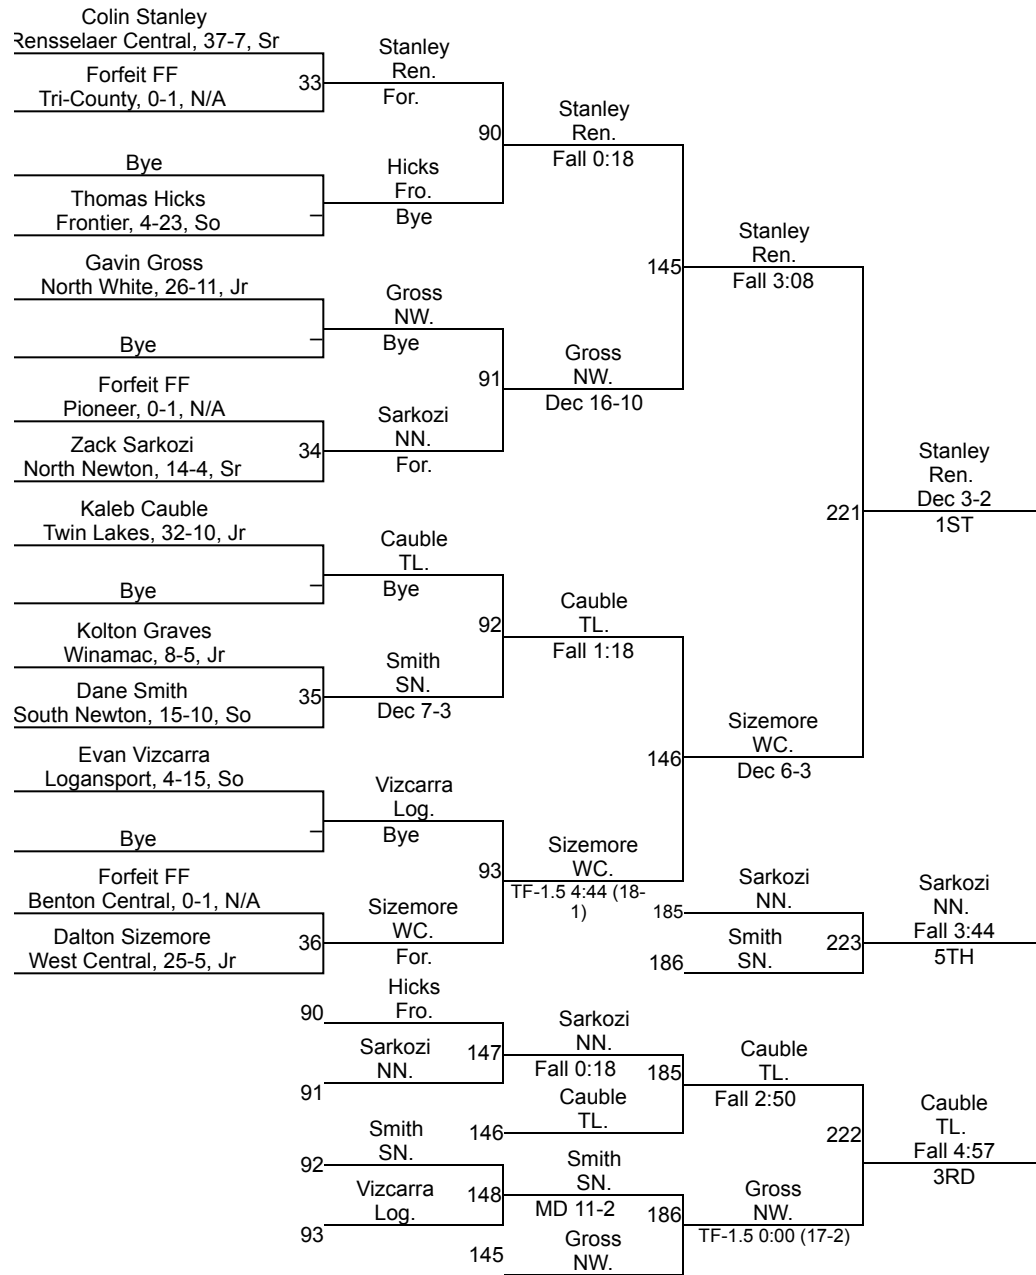

IHSAA Sectional @ Twin Lakes High School

IHSAA Sectional @ Twin Lakes High School

113

IHSAA Sectional @ Twin Lakes High School

120

IHSAA Sectional @ Twin Lakes High School

Jac Sproles Frontier, 24-6, So	Sproles Fro.						
Forfeit FF Pioneer, 0-1, N/A	For.	13					
Forfeit FF Tri-County, 0-1, N/A	Lynch Ren.						
Dalton Lynch Rensselaer Central, 14-15, Fr	For.	14					
Seth Scott North White, 17-15, Jr	Scott NW.						
Liberty Sutton Logansport, 0-14, Fr	Fall 1:37	15					
Bye	Deloria WC.						
Dylan Deloria West Central, 14-18, Fr	Bye	-					
Zion Cosgray Twin Lakes, 18-13, Jr	Cosgray TL.						
Forfeit FF North Newton, 0-1, N/A	For.	16					
Bye	Deal SN.						
Lane Deal South Newton, 6-19, Fr	Bye	-					
Austin Cole Winamac, 7-21, Fr	Cole Win.						
Bye	Bye	-					
Bye	Atkinson BC.						
Zack Atkinson Benton Central, 11-5, Fr	Bye	-					
	Lynch Ren.	70					
	Deloria WC.	127					
	Lynch Ren.	71					
	Cosgray TL.	126					
	Deal SN.	72					
	Cole Win.	128					
	Fall 4:53	73					
	Scott NW.	125					
	Sproles Fro.	70					
	Fall 5:16						
	Sproles Fro.	125					
	TF-1.5 4:55 (19-4)						
	Scott NW.	71					
	Fall 2:35						
	Atkinson BC.	206					
	Fall 1:17 1ST						
	Cosgray TL.	72					
	Fall 1:59						
	Atkinson BC.	126					
	Dec 10-3						
	Atkinson BC.	175					
	Cosgray TL.	176					
	Cole Win.	208					
	Cole Win. For. 5TH						
	Lynch Ren.	175					
	Fall 4:55						
	Cosgray TL.	207					
	Inj. 0:00						
	Scott NW.	176					
	Fall 1:57 3RD						
	Cole Win.	125					
	Fall 4:53						
	Scott NW.	125					
	MD 12-1						

IHSAA Sectional @ Twin Lakes High School

132

IHSAA Sectional @ Twin Lakes High School

IHSAA Sectional @ Twin Lakes High School

IHSAA Sectional @ Twin Lakes High School

IHSAA Sectional @ Twin Lakes High School