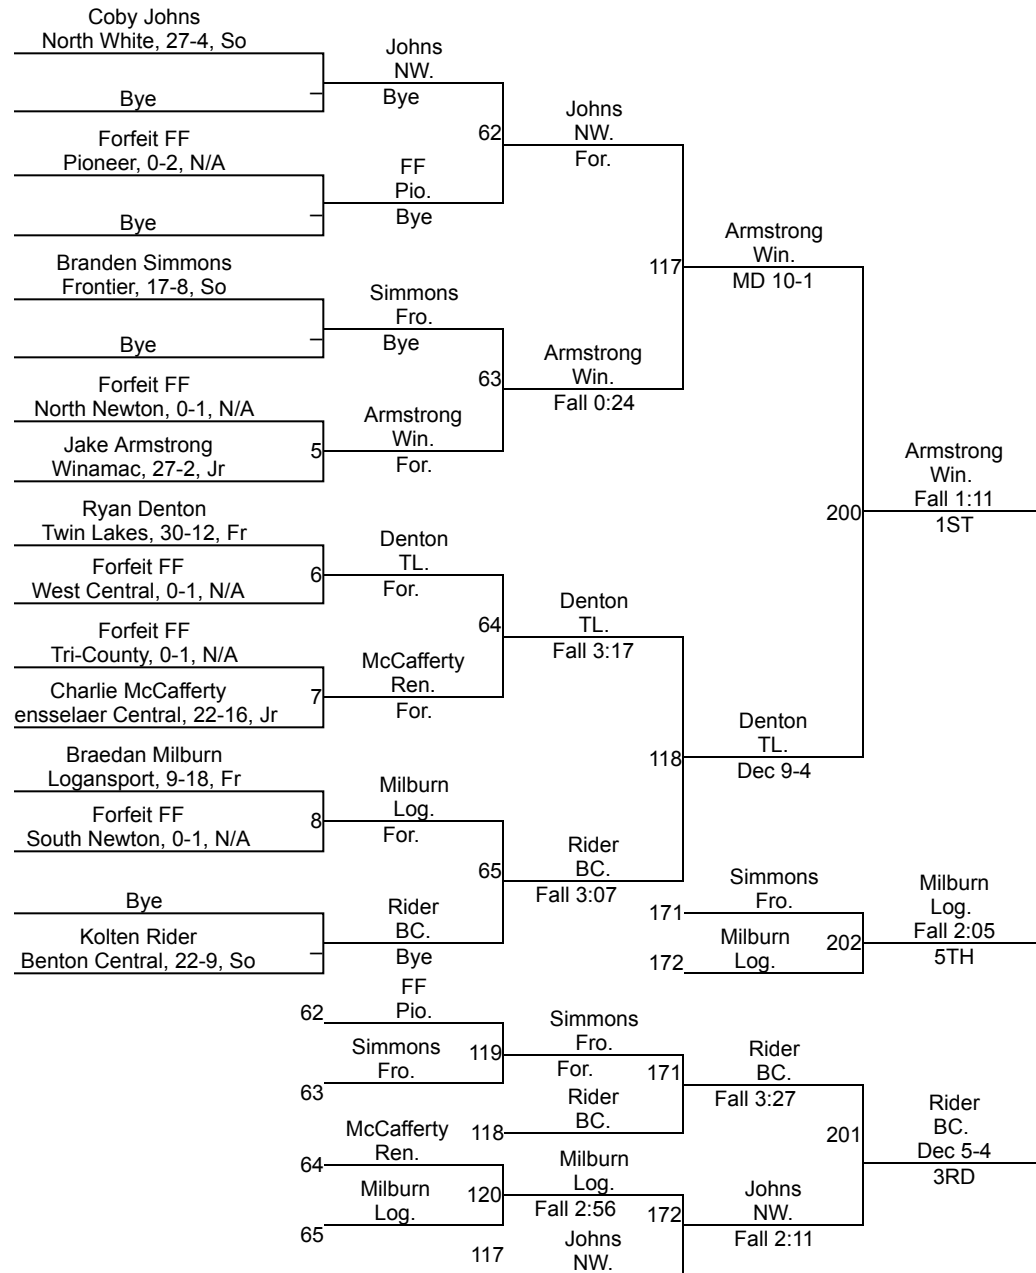

Team Scores

Printed on 01/27/2018 02:53 p.m.

Team Scores		
1	Rensselaer Central	213.5
2	Twin Lakes	188.5
3	Benton Central	144.5
4	North White	141.5
5	Logansport	131.0
6	West Central	116.5
7	North Newton	105.0
8	Winamac	100.0
9	Frontier	51.5
10	Pioneer	20.0
10	South Newton	20.0
12	Tri-County	0.0

IHSAA Sectional @ Twin Lakes High School

IHSAA Sectional @ Twin Lakes High School

113

IHSAA Sectional @ Twin Lakes High School

120

IHSAA Sectional @ Twin Lakes High School

Jac Sproles Frontier, 24-6, So	Sproles Fro.						
Forfeit FF Pioneer, 0-1, N/A	For.	13					
Forfeit FF Tri-County, 0-1, N/A	Lynch Ren.						
Dalton Lynch Rensselaer Central, 14-15, Fr	For.	14					
Seth Scott North White, 17-15, Jr	Scott NW.						
Liberty Sutton Logansport, 0-14, Fr	Fall 1:37	15					
Bye	Deloria WC.						
Dylan Deloria West Central, 14-18, Fr	Bye	-					
Zion Cosgray Twin Lakes, 18-13, Jr	Cosgray TL.						
Forfeit FF North Newton, 0-1, N/A	For.	16					
Bye	Deal SN.						
Lane Deal South Newton, 6-19, Fr	Bye	-					
Austin Cole Winamac, 7-21, Fr	Cole Win.						
Bye	Bye	-					
Bye	Atkinson BC.						
Zack Atkinson Benton Central, 11-5, Fr	Bye	-					
	Lynch Ren.	70					
	Deloria WC.	127					
	Lynch Ren.	71					
	Cosgray TL.	126					
	Deal SN.	72					
	Cole Win.	128					
	Fall 4:53	73					
	Scott NW.	125					
	Sproles Fro.	70					
	Fall 5:16						
	Sproles Fro.	125					
	TF-1.5 4:55 (19-4)						
	Scott NW.	71					
	Fall 2:35						
	Atkinson BC.	206					
	Fall 1:17 1ST						
	Cosgray TL.	72					
	Fall 1:59						
	Atkinson BC.	126					
	Dec 10-3						
	Atkinson BC.	175					
	Cosgray TL.	176					
	Cole Win.	208					
	Cole Win. For. 5TH						
	Lynch Ren.	175					
	Fall 4:55						
	Cosgray TL.	207					
	Inj. 0:00						
	Scott NW.	176					
	Fall 1:57 3RD						
	Cole Win.	125					
	Fall 4:53						
	Scott NW.	125					
	MD 12-1						