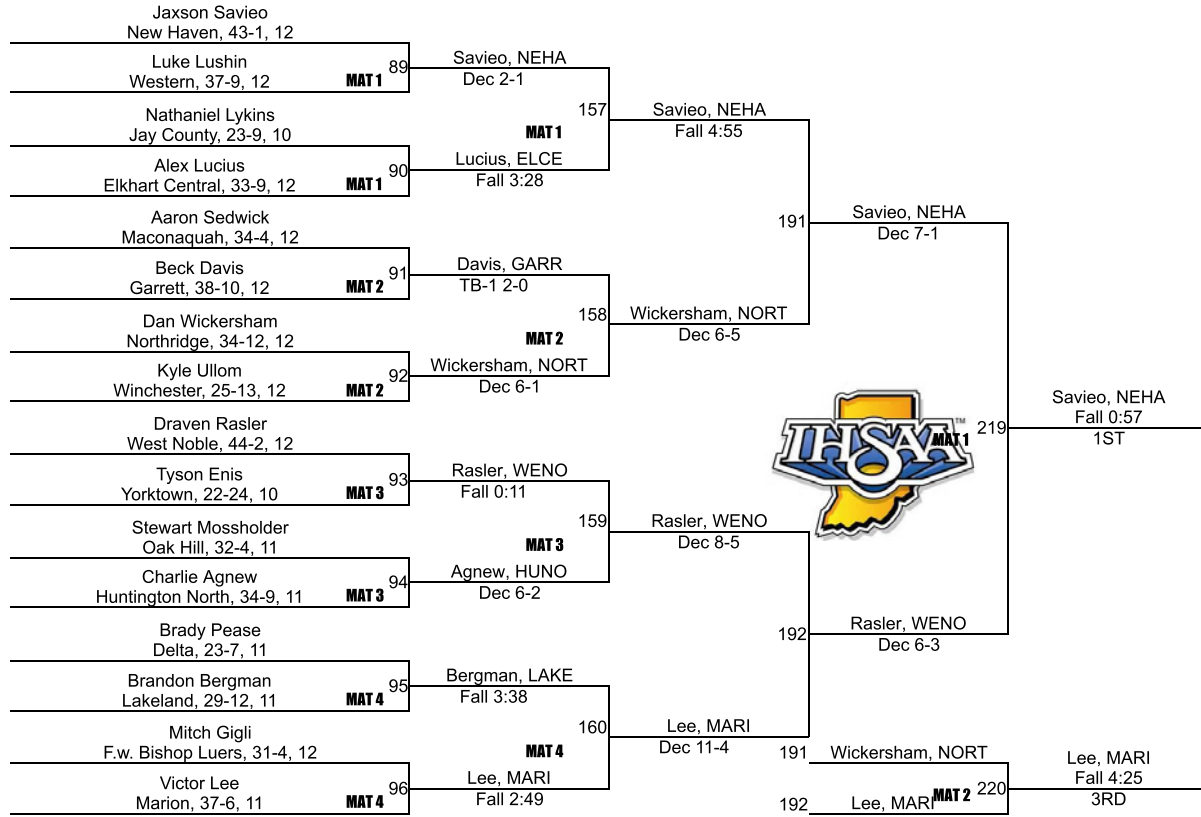

IHSAA Semi-State @ Fort Wayne

195