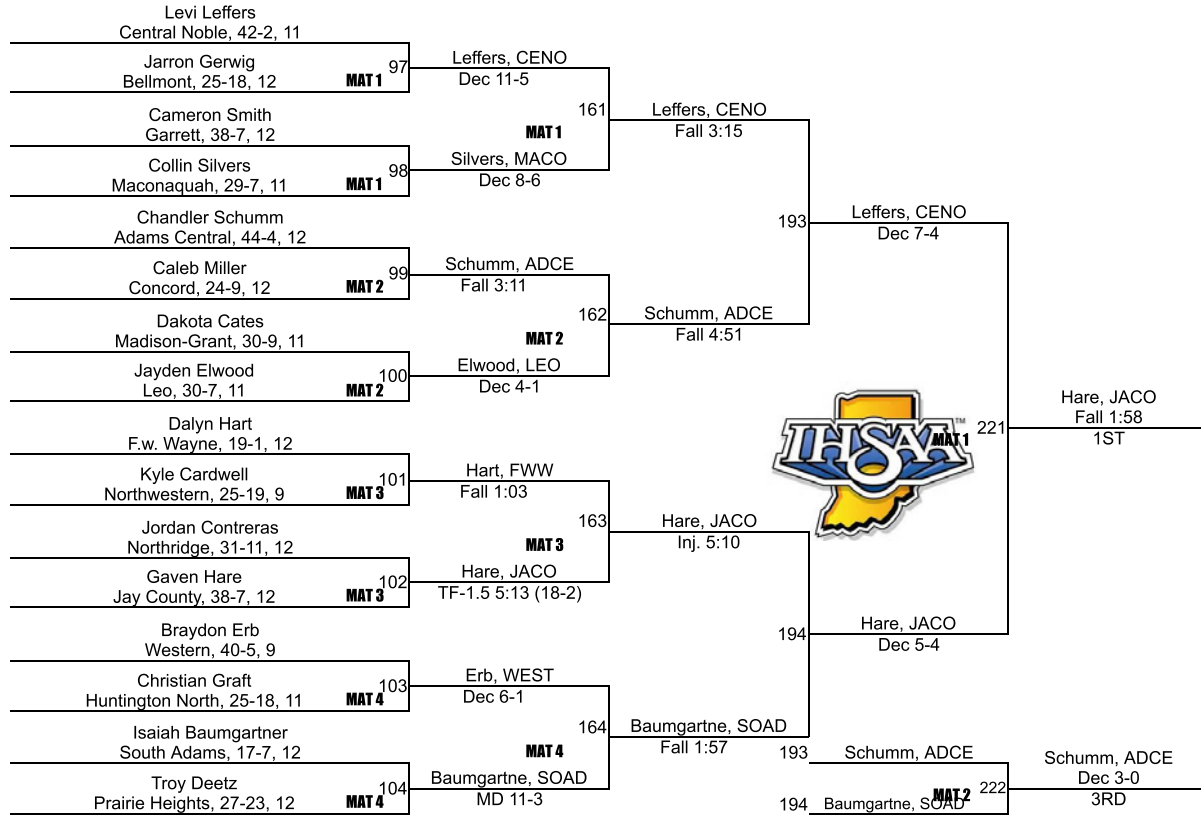

IHSAA Semi-State @ Fort Wayne

220