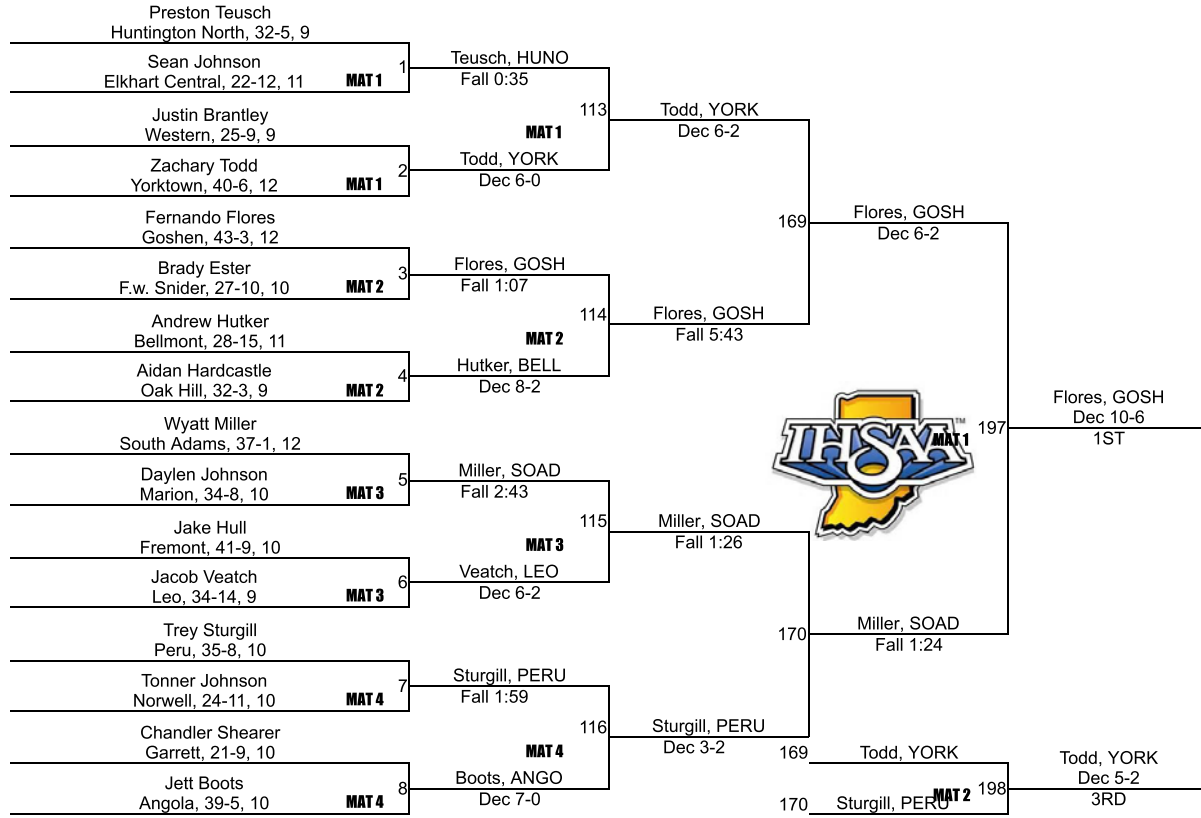

37	Fairfield	4.0
37	North Miami	4.0
45	Bluffton	3.0
45	Tri-Central	3.0
47	Angola	2.0
47	Maconaquah	2.0
47	Oak Hill	2.0
50	Cass	0.0
50	Churubusco	0.0
50	Concord	0.0
50	Cowan	0.0
50	Daleville	0.0
50	F. W. Bishop Dwenger	0.0
50	F.w. Northrop	0.0
50	Fremont	0.0
50	Madison-Grant	0.0
50	Northwestern	0.0
50	Union City	0.0
50	Wes-Del	0.0
50	Winchester	0.0

IHSAA Semi-State @ Fort Wayne

106