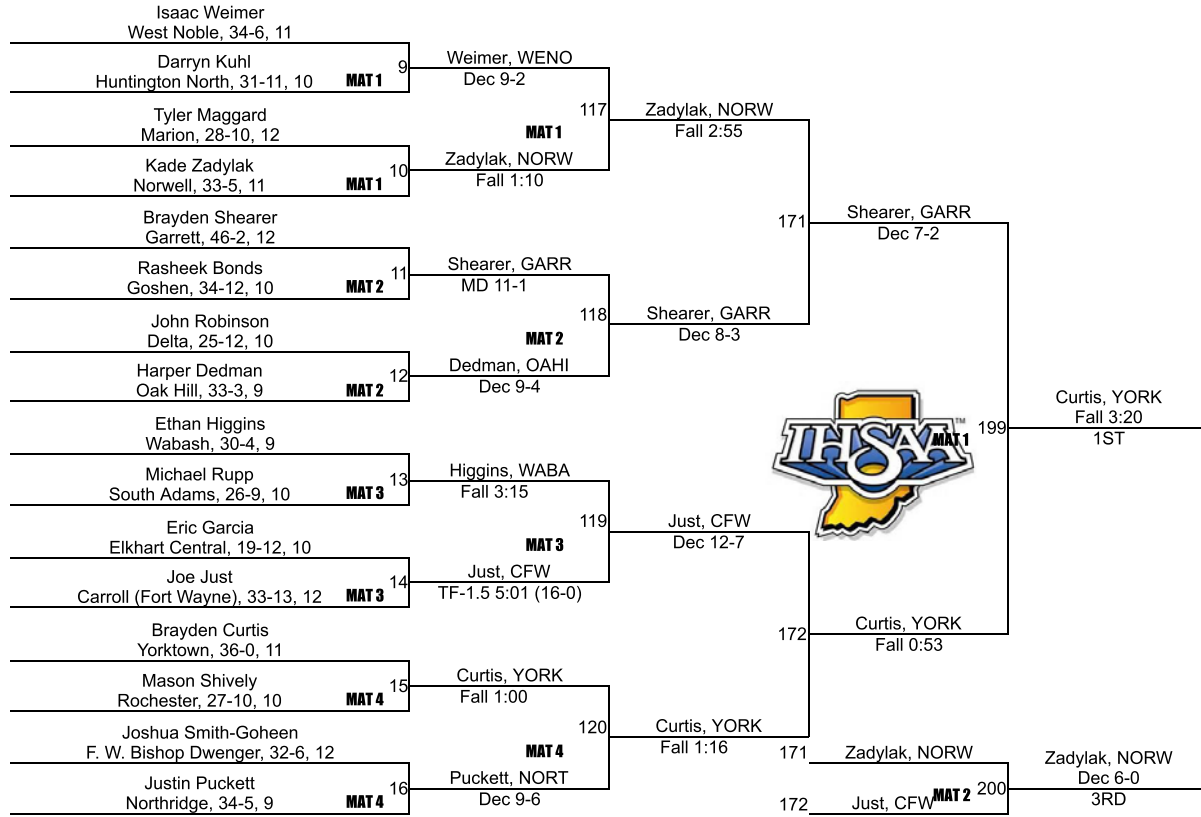

IHSAA Semi-State @ Fort Wayne

113