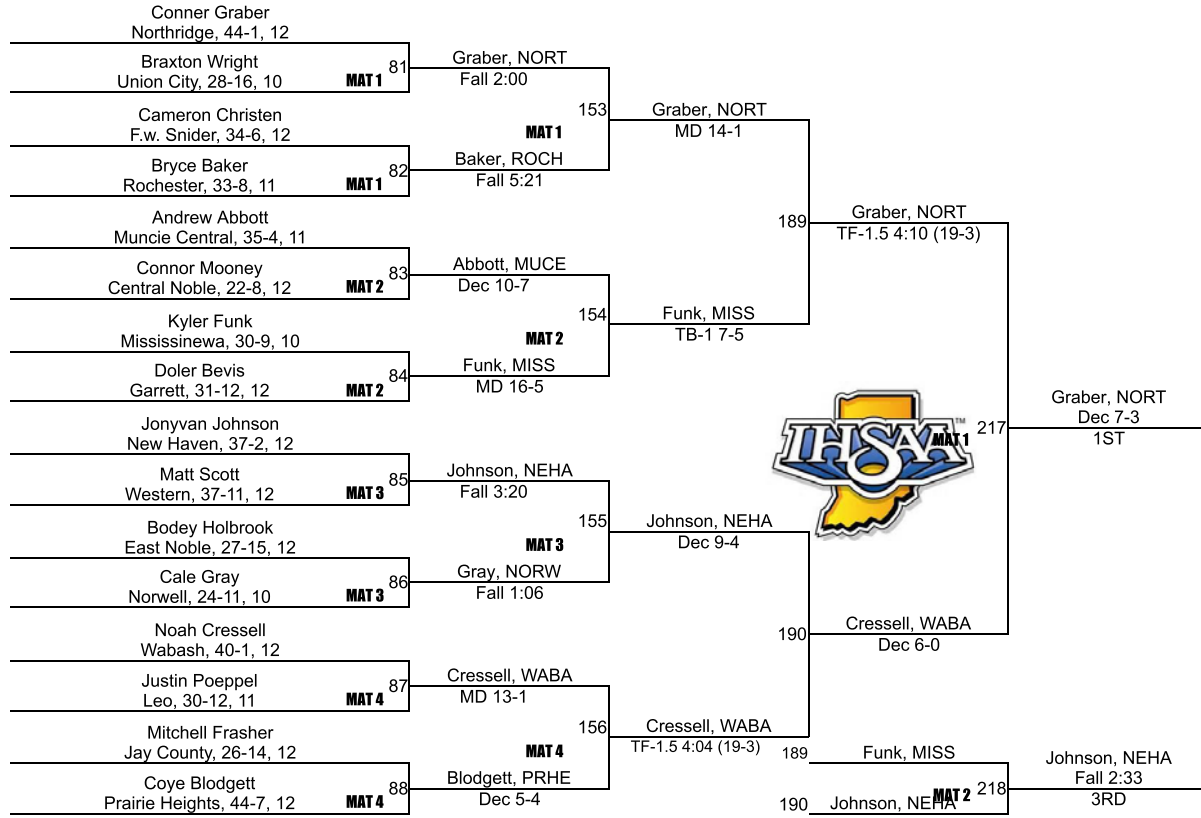

IHSAA Semi-State @ Fort Wayne

182