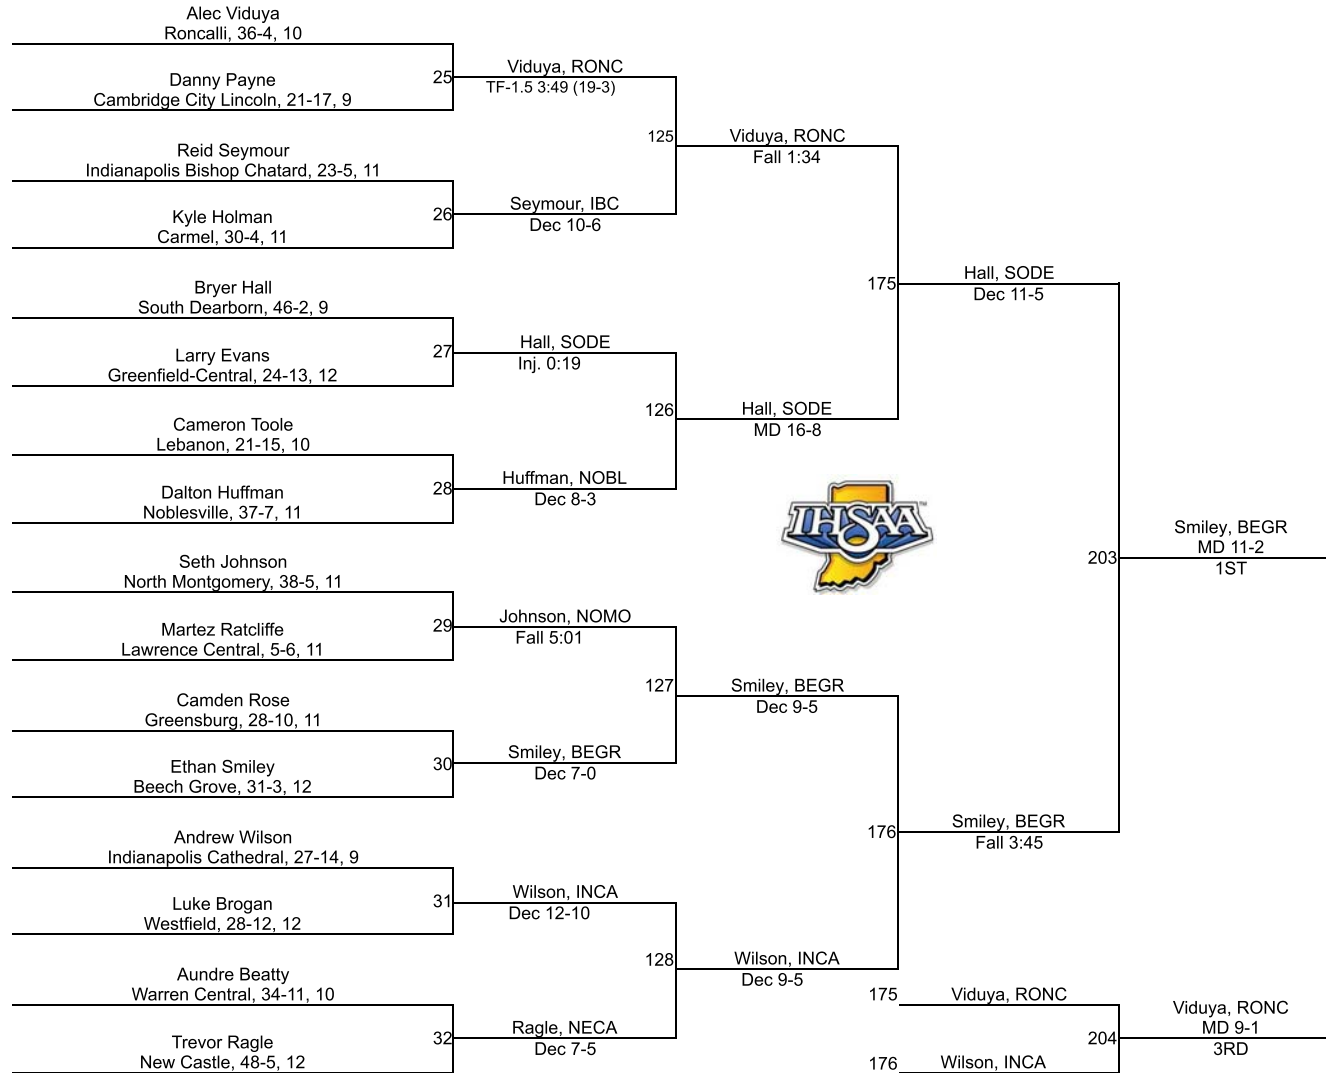

IHSAA Semi-State @ New Castle

106

IHSAA Semi-State @ New Castle

113

IHSAA Semi-State @ New Castle

120

IHSAA Semi-State @ New Castle

126