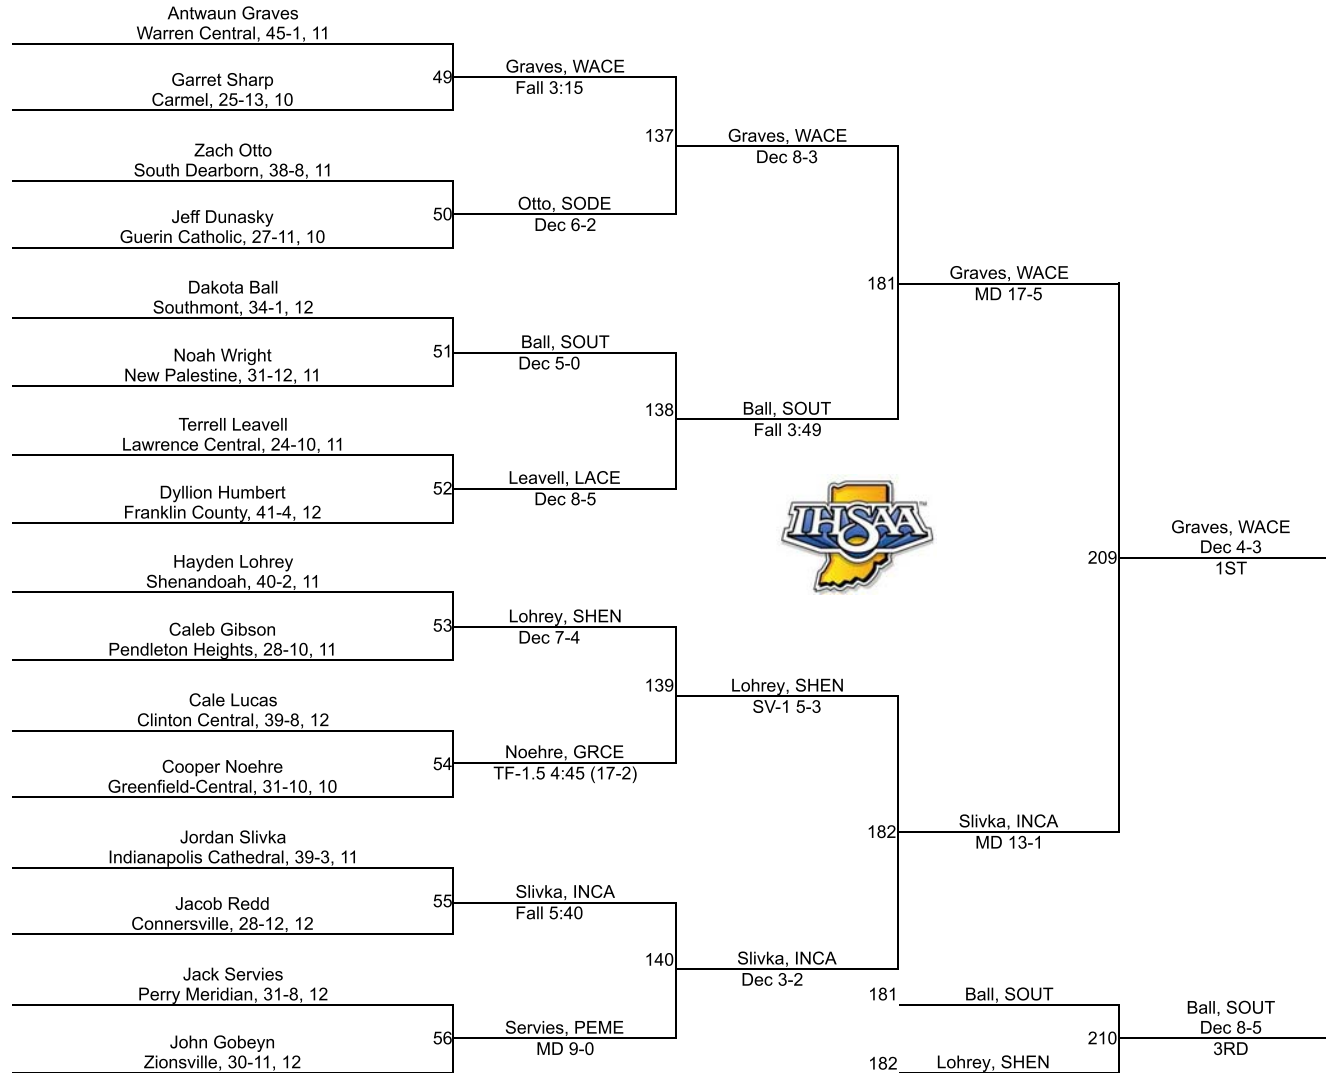

IHSAA Semi-State @ New Castle

132

IHSAA Semi-State @ New Castle

138

IHSAA Semi-State @ New Castle

145

IHSAA Semi-State @ New Castle

152