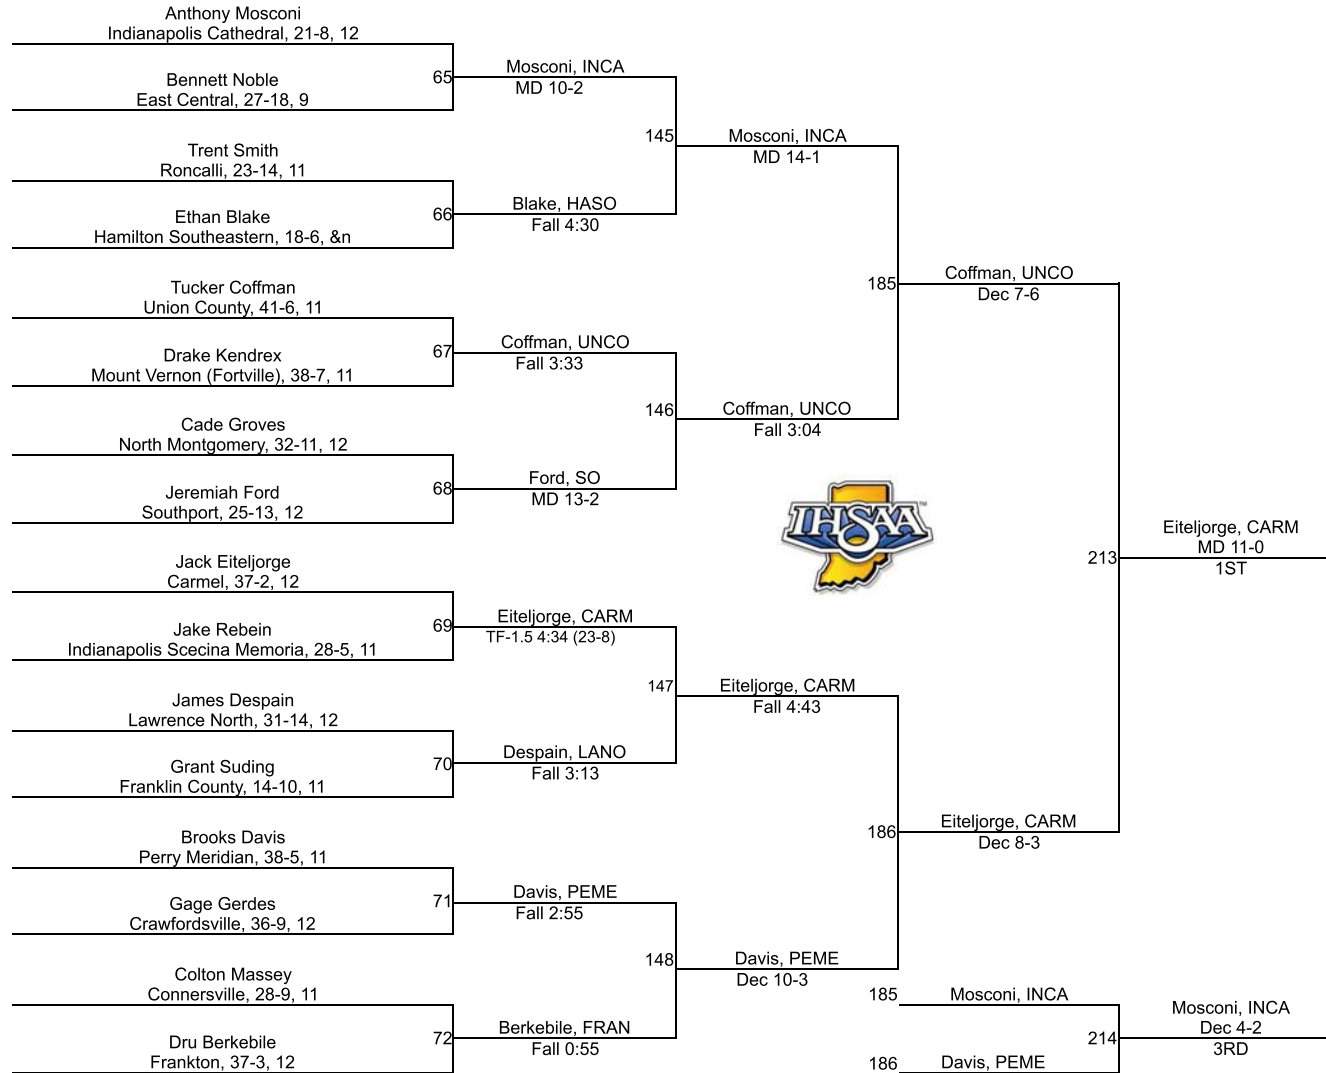

IHSAA Semi-State @ New Castle

160