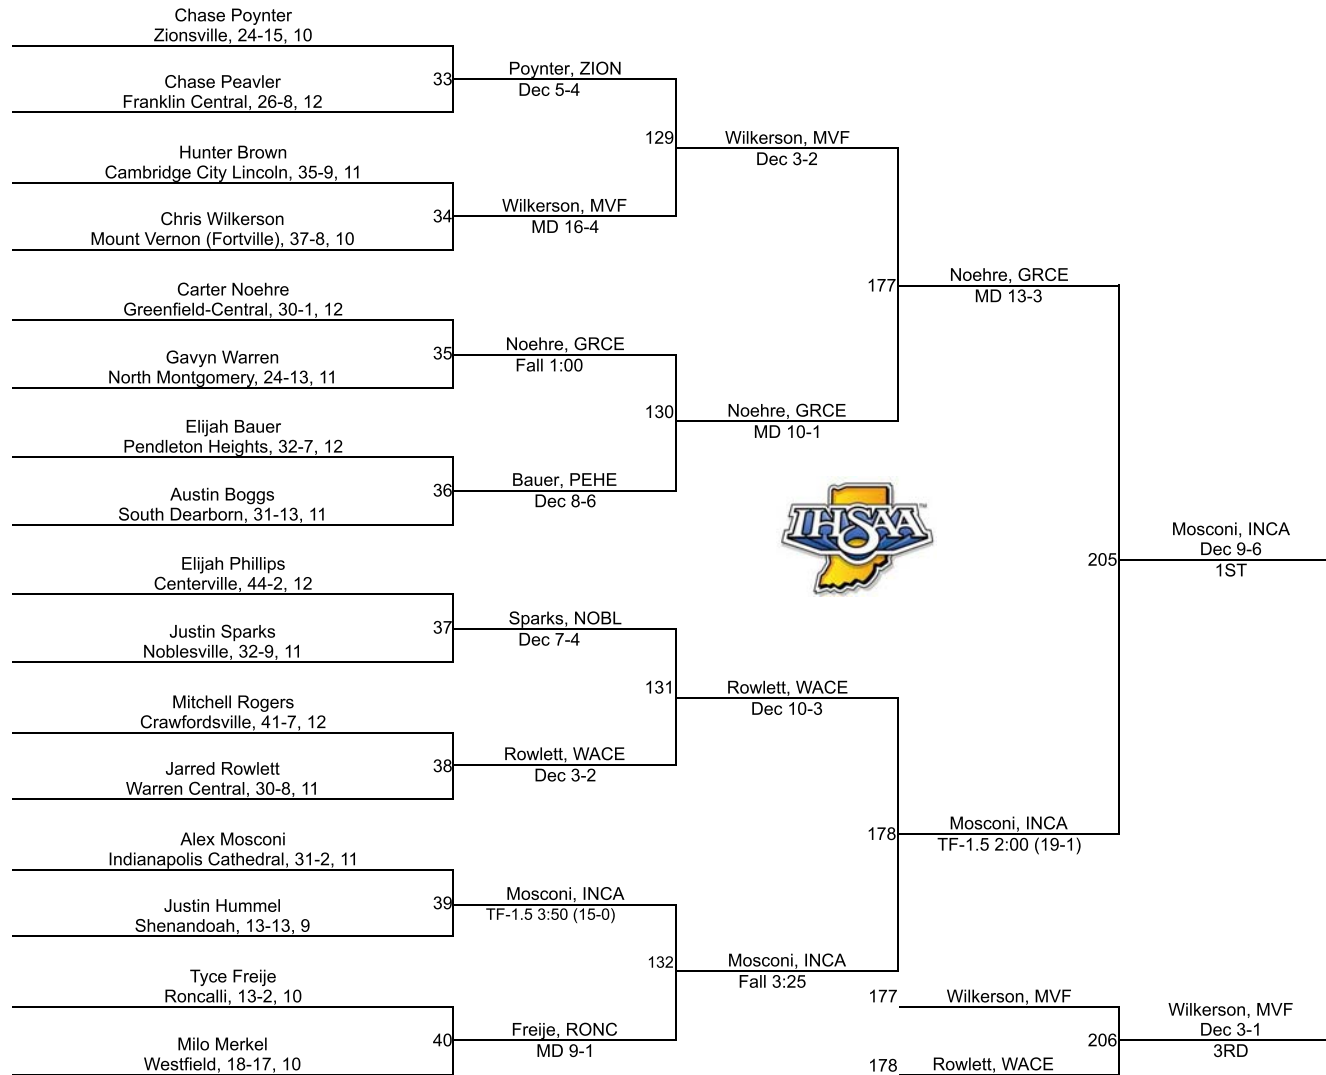

IHSAA Semi-State @ New Castle

132