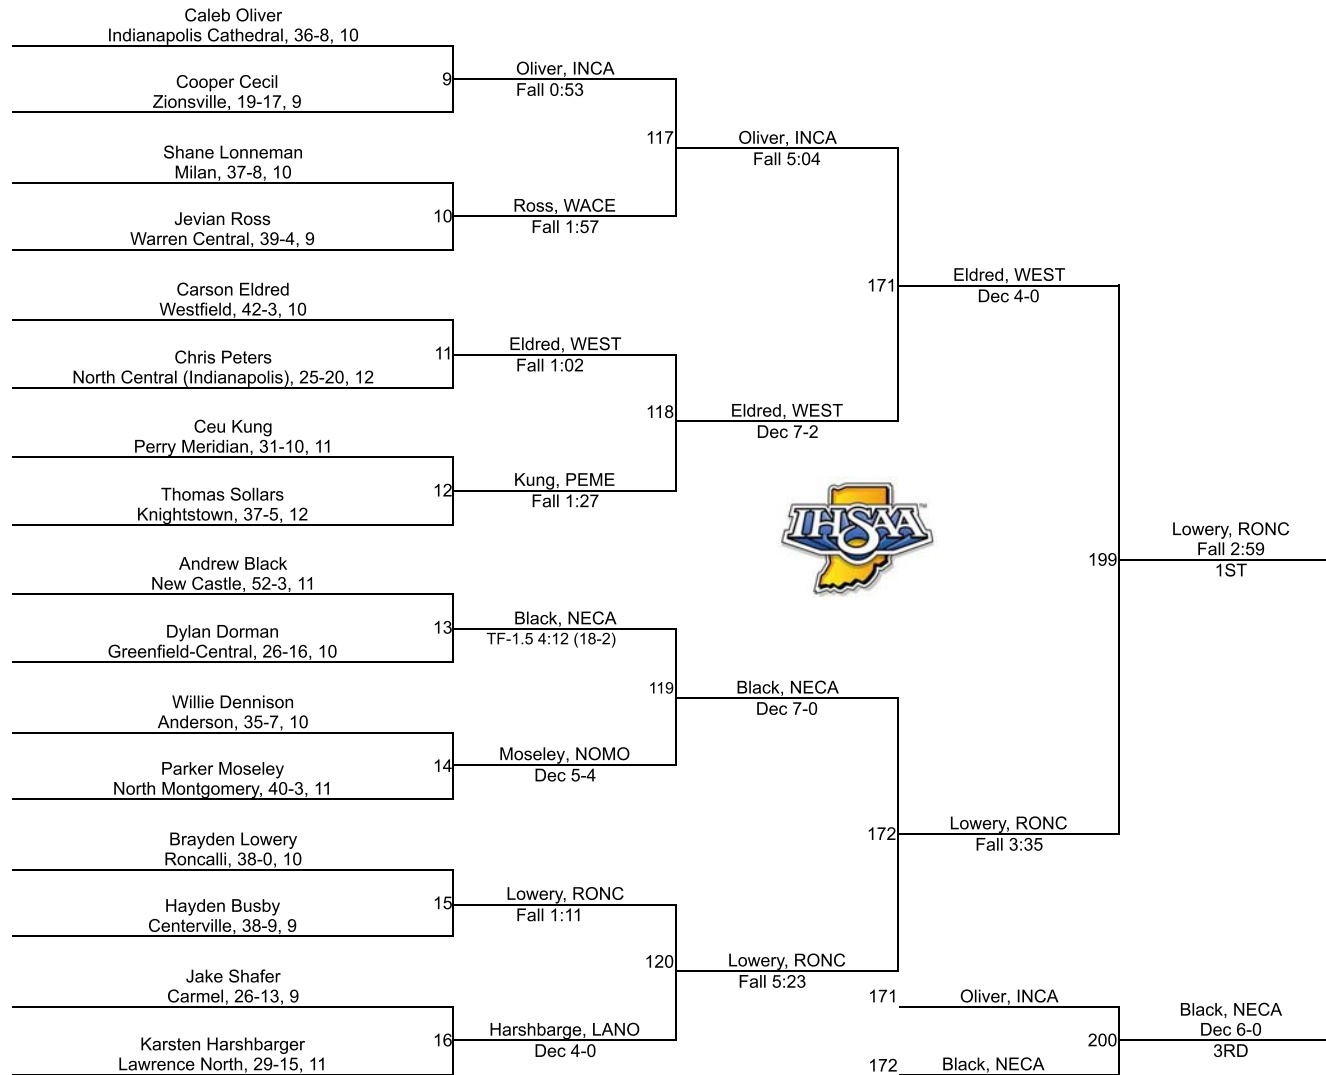

IHSAA Semi-State @ New Castle

113