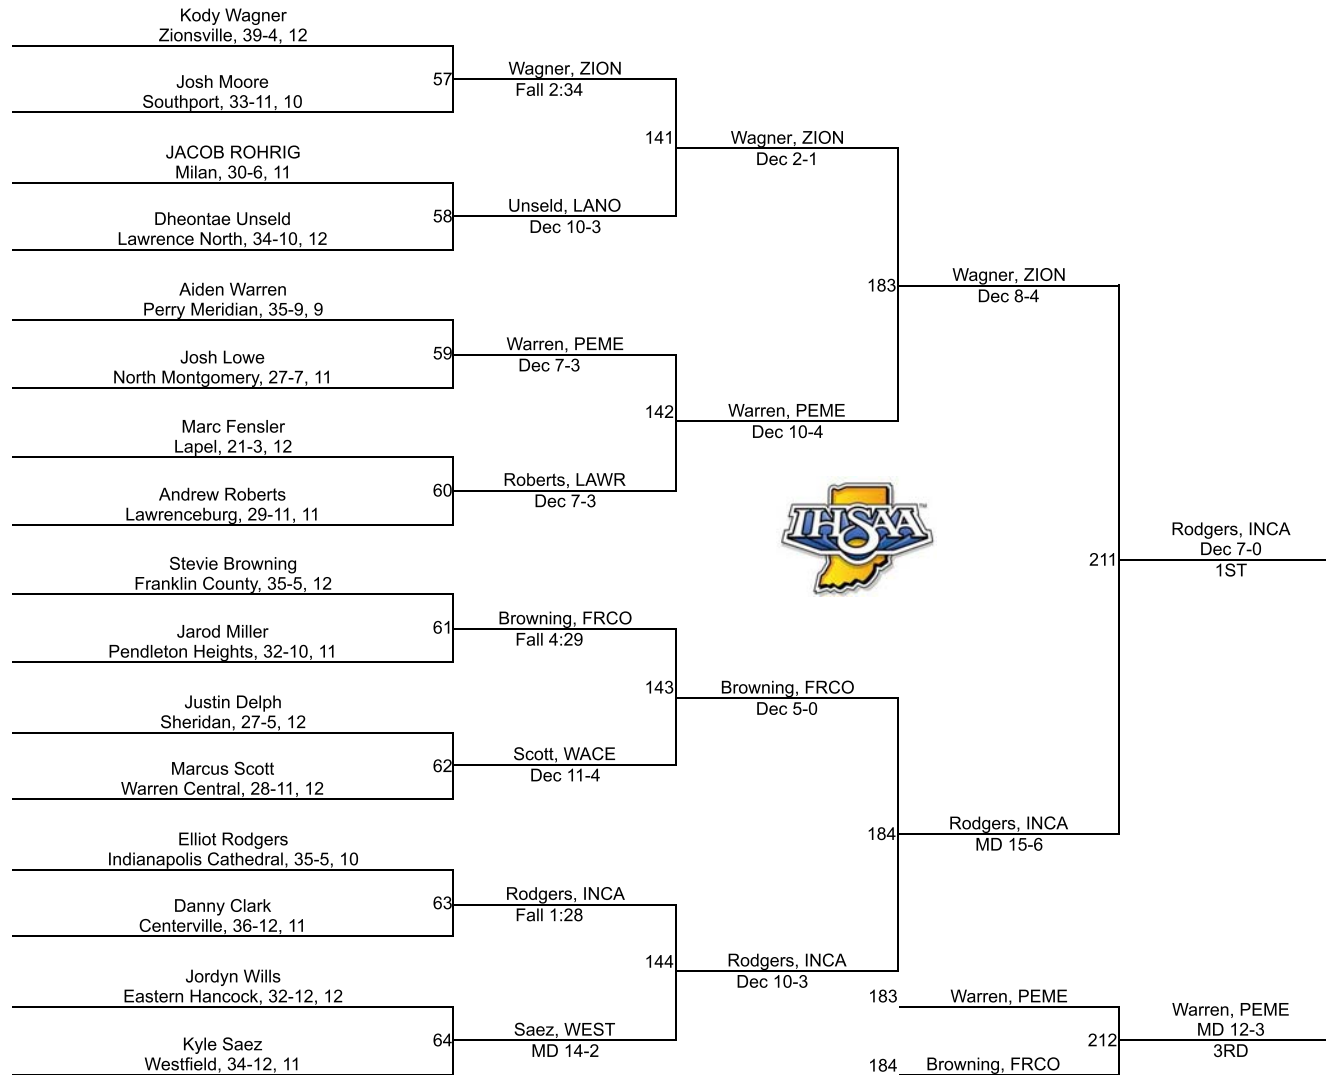

IHSAA Semi-State @ New Castle

132

IHSAA Semi-State @ New Castle

138

IHSAA Semi-State @ New Castle

145

IHSAA Semi-State @ New Castle

152