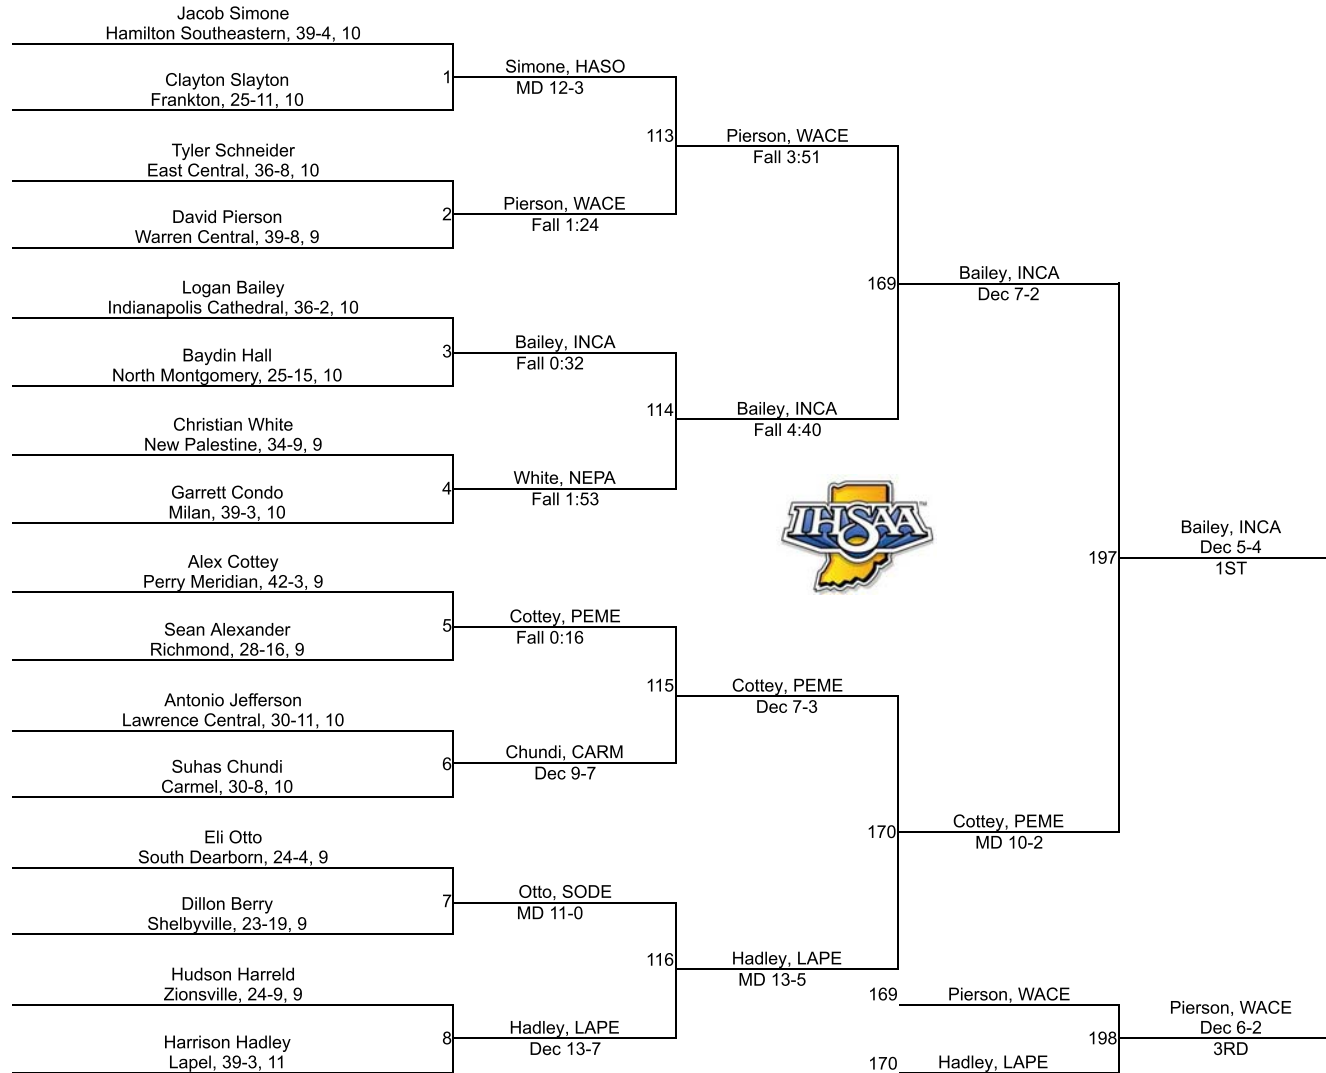

IHSAA Semi-State @ New Castle

106