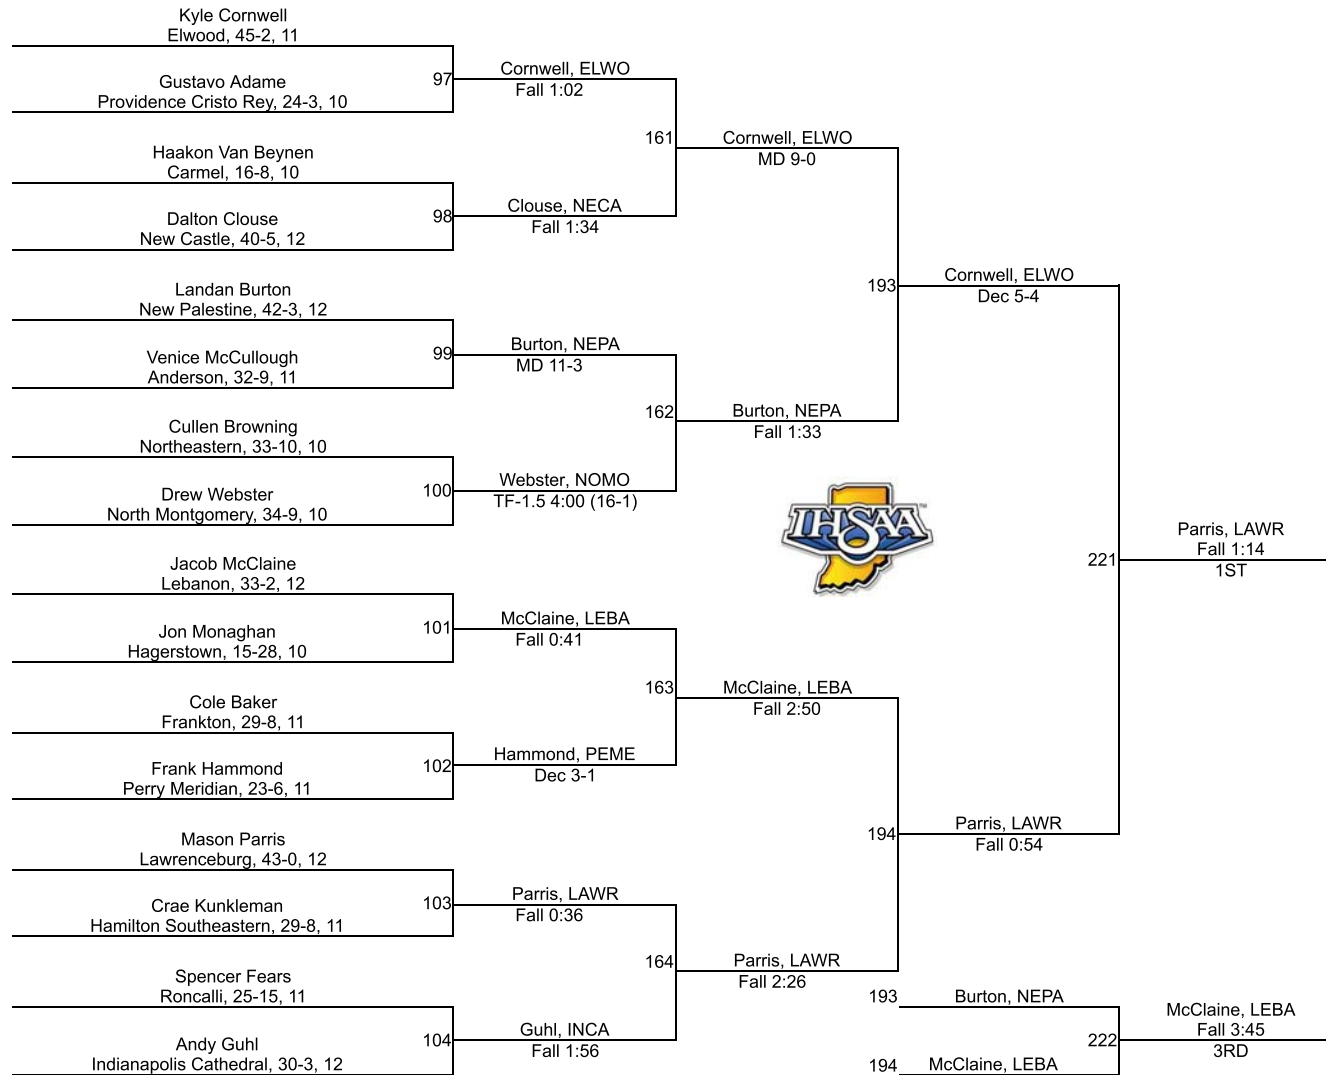

IHSAA Semi-State @ New Castle

220