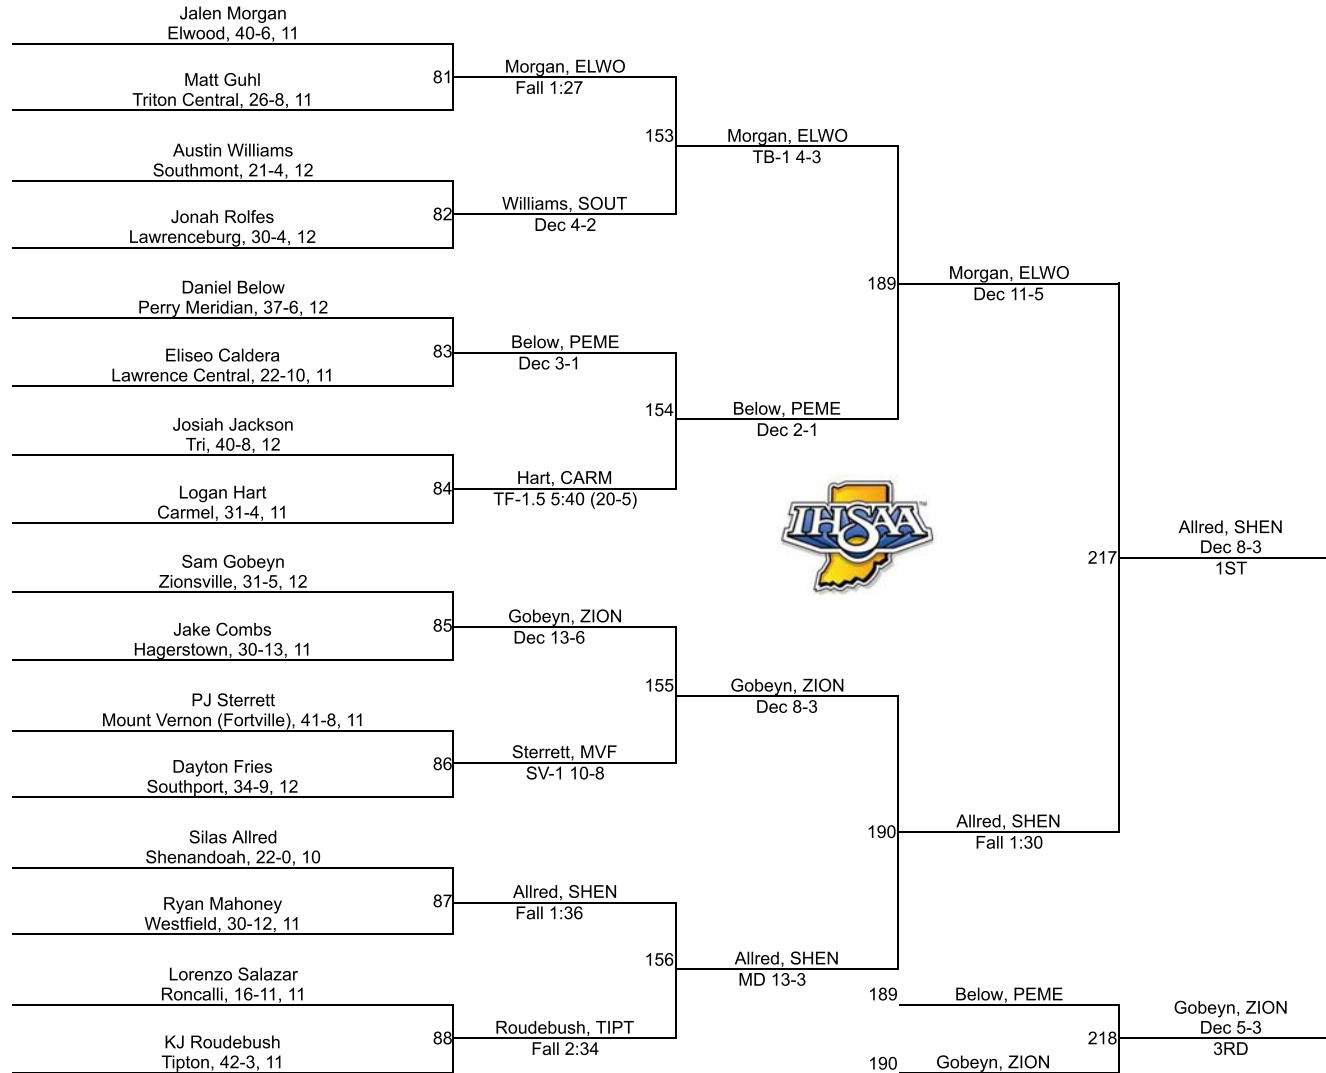

IHSAA Semi-State @ New Castle

160

IHSAA Semi-State @ New Castle

170

IHSAA Semi-State @ New Castle

182

IHSAA Semi-State @ New Castle

195