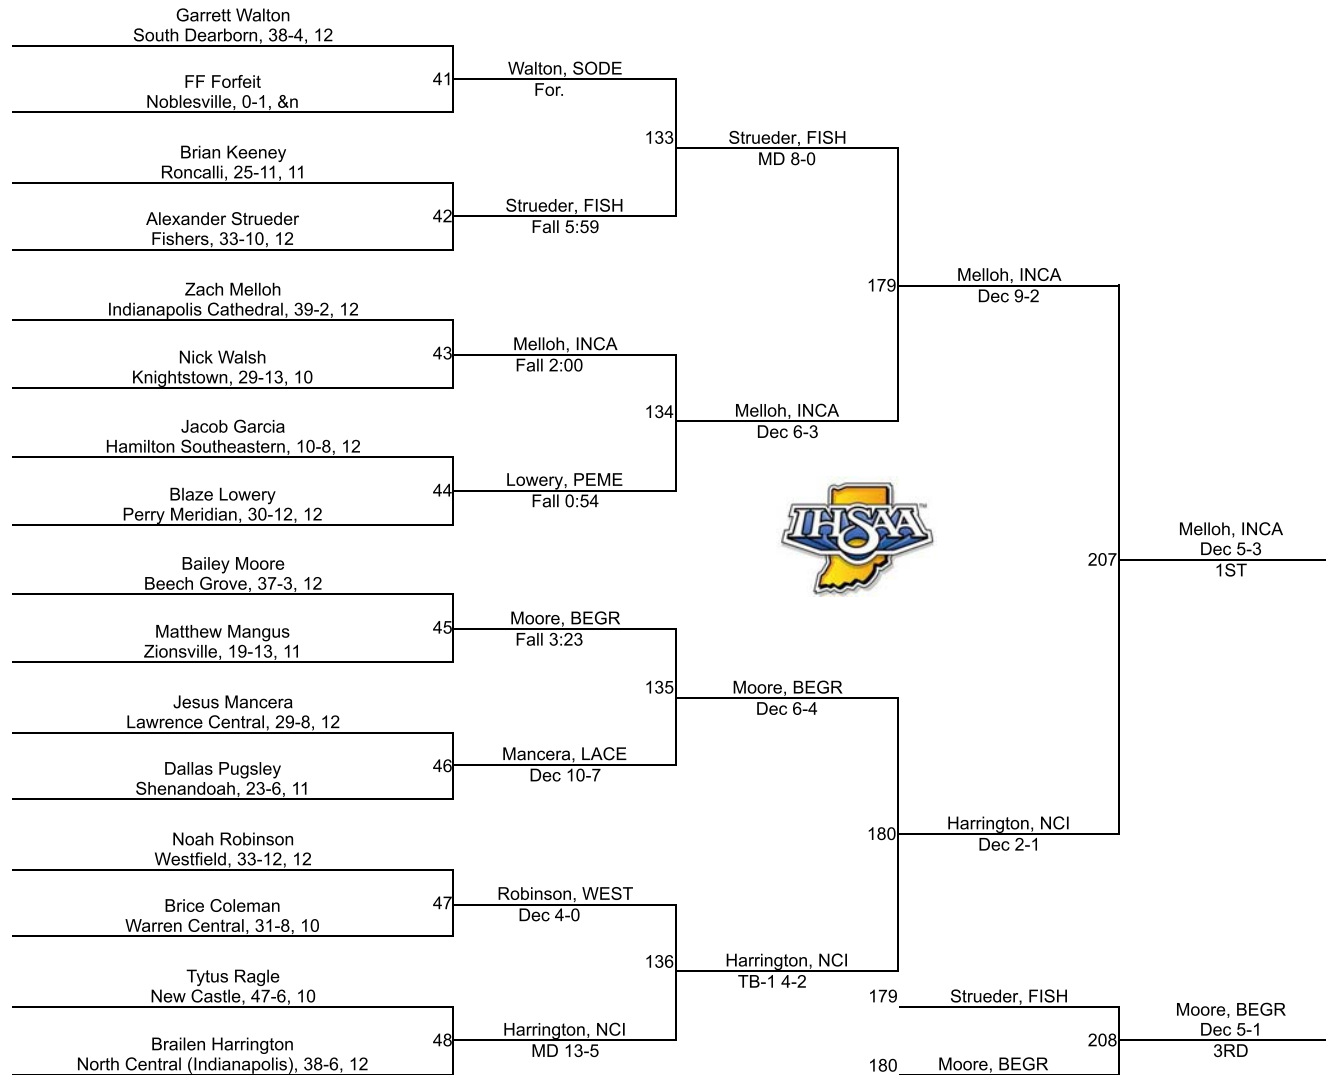

IHSAA Semi-State @ New Castle

138