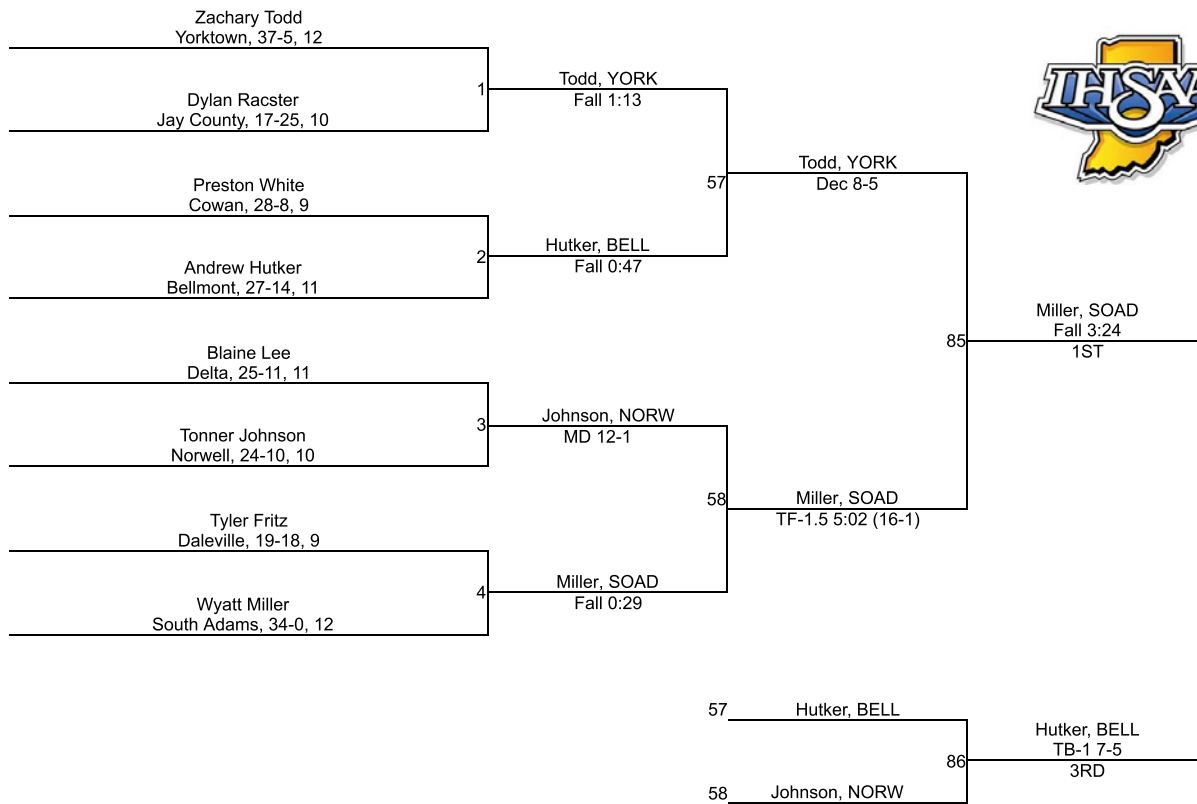

Team Scores

Printed on 02/03/2018 06:17 p.m.

Team Scores		
1	Yorktown	165.0
2	Jay County	116.0
3	Adams Central	91.0
4	Bellmont	77.0
5	Delta	70.0
6	Southern Wells	66.0
7	South Adams	56.5
8	Norwell	39.0
9	Muncie Central	27.5
10	Bluffton	20.0
11	Winchester	18.0
12	Daleville	14.0
13	Union City	12.0
14	Wes-Del	10.0
15	Cowan	8.0
16	Blackford	0.0
16	Monroe Central	0.0
16	Randolph Southern	0.0
16	Wapahani	0.0

IHSAA Regional @ Jay County

106