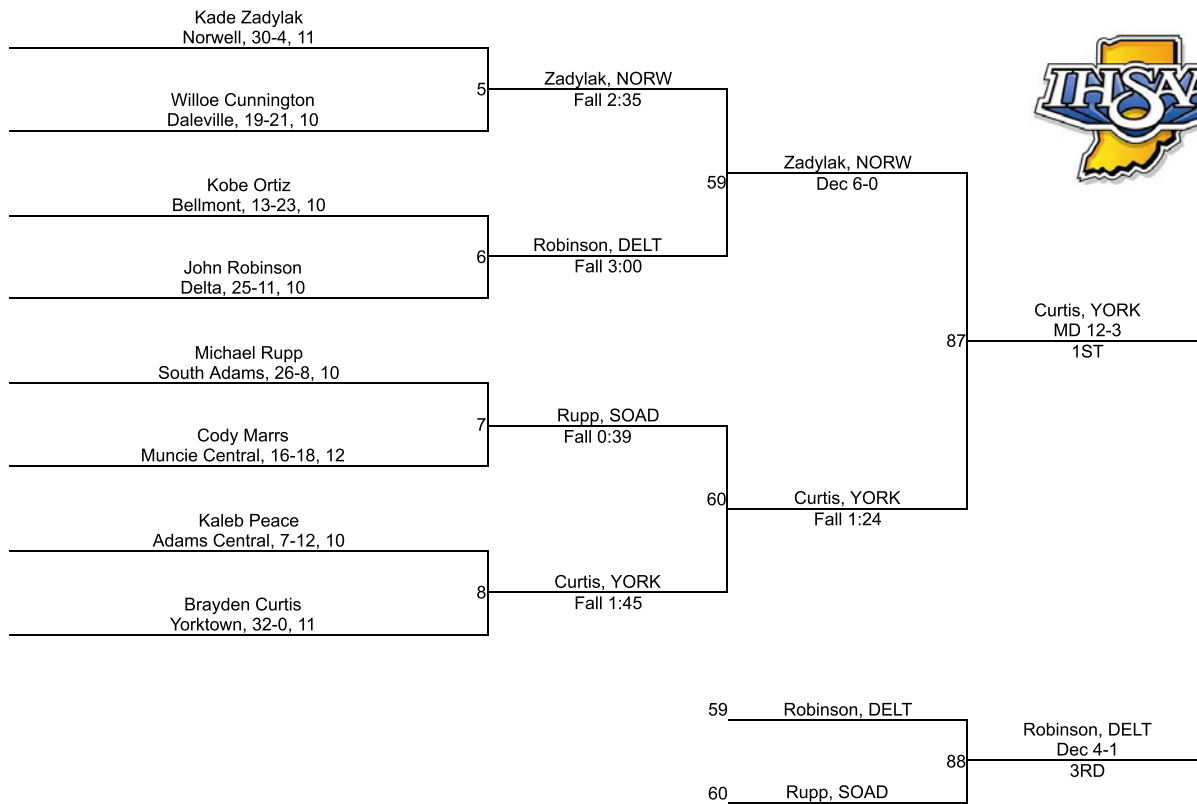

IHSAA Regional @ Jay County

113