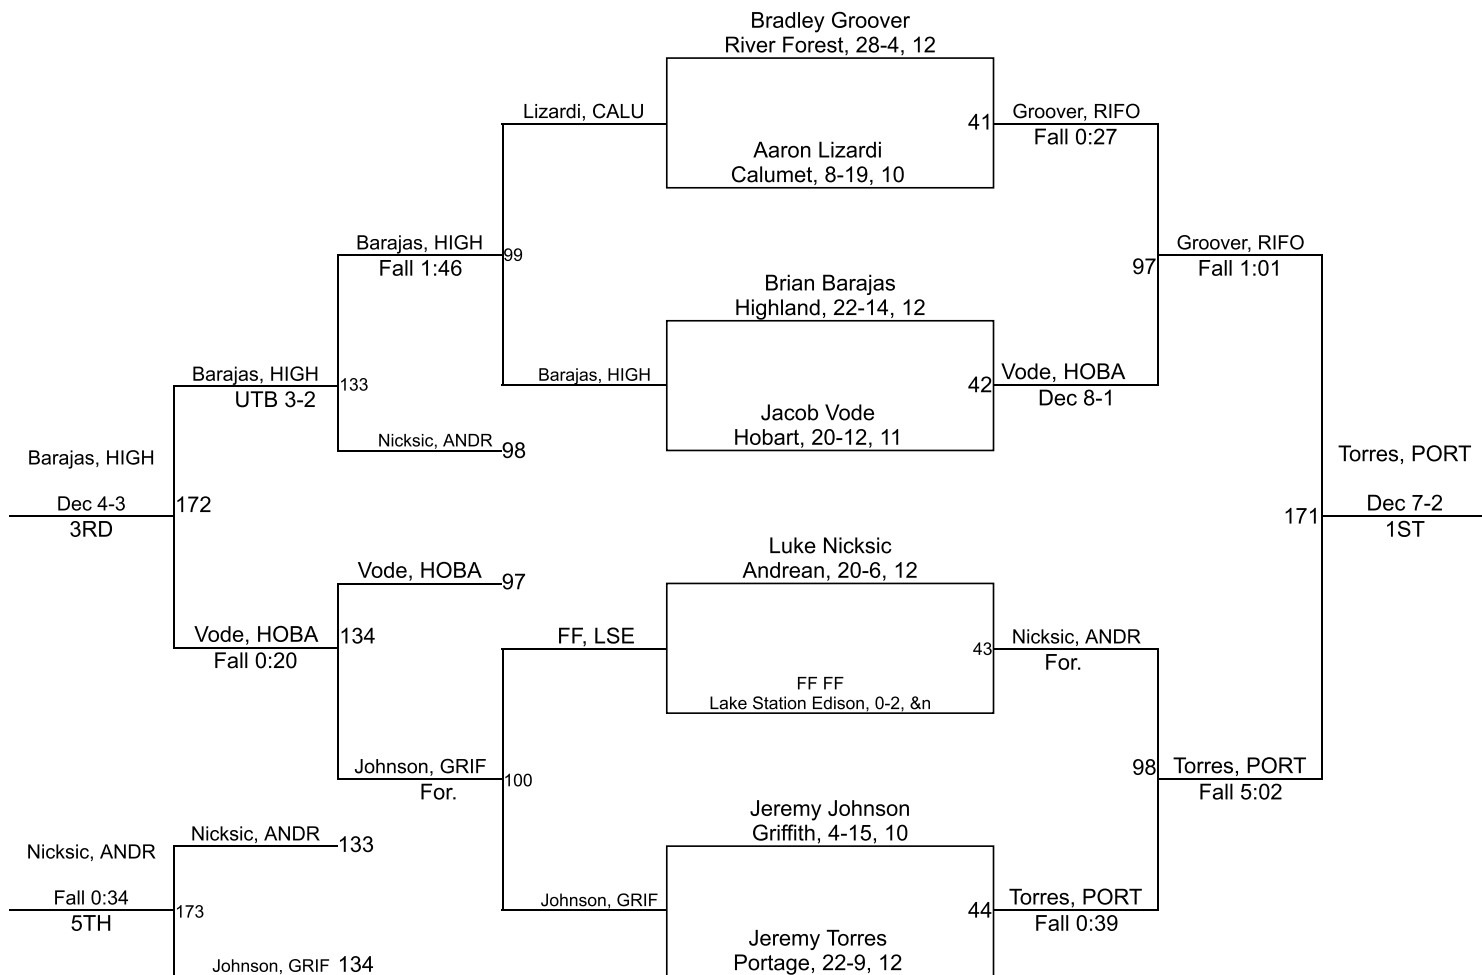

Team Scores

Printed on 01/27/2018 07:52 p.m.

Team Scores		
1	Portage	322.0
2	Hobart	243.5
3	Highland	180.0
4	Calumet	157.5
5	River Forest	125.5
6	Griffith	78.0
7	Lake Station Edison	68.0
8	Andrean	51.0

IHSAA Sectional @ Griffith High School