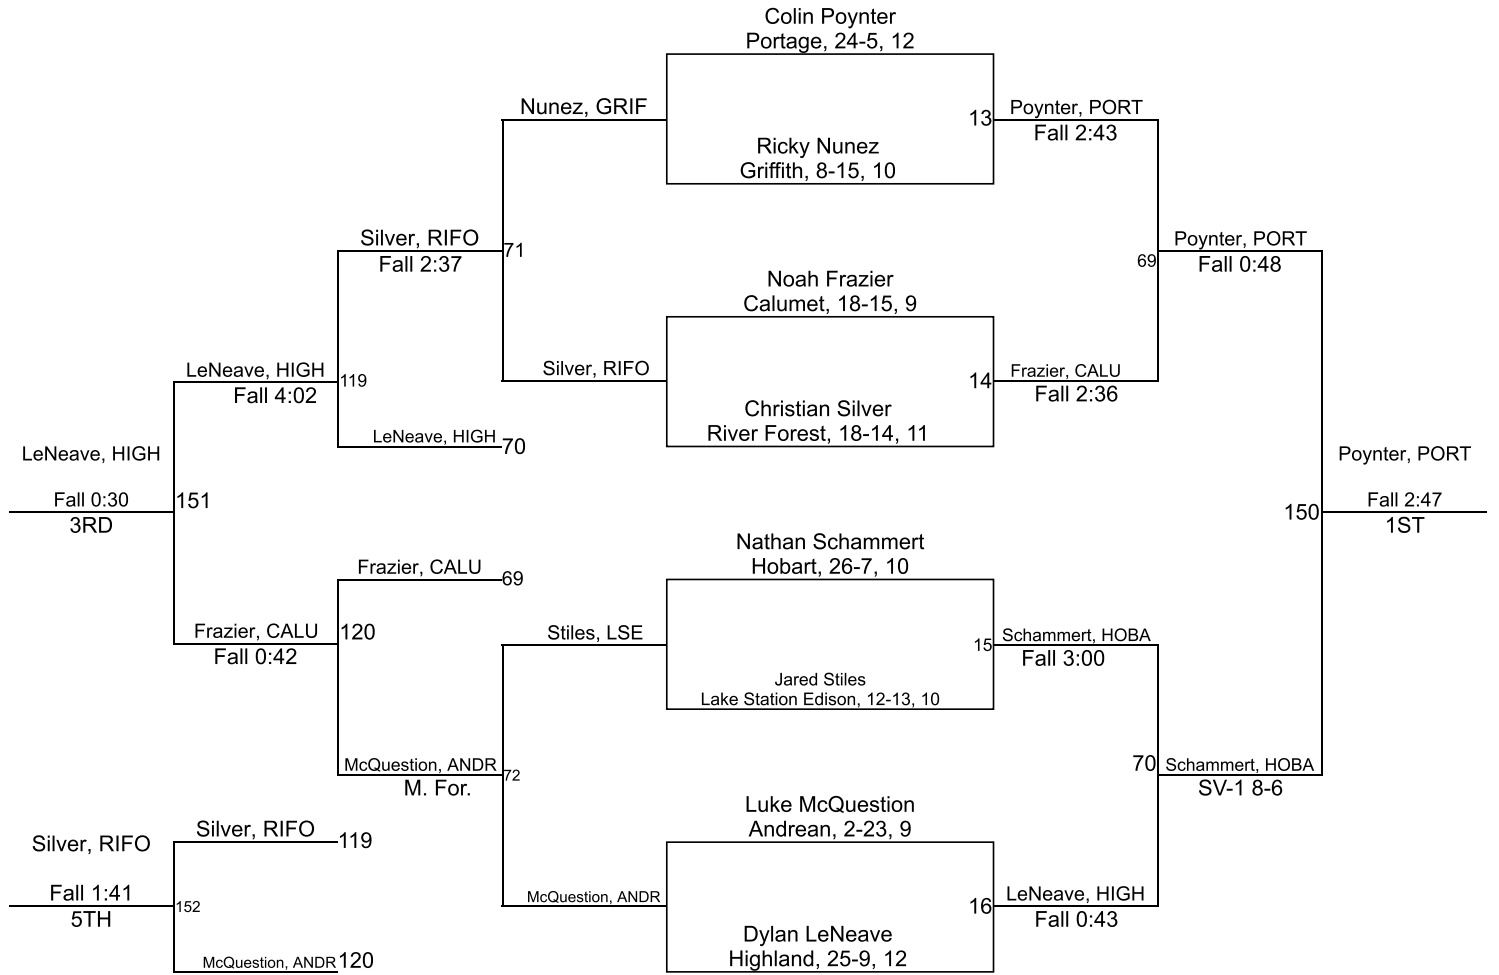

Team Scores

Printed on 01/27/2018 07:52 p.m.

Team Scores		
1	Portage	322.0
2	Hobart	243.5
3	Highland	180.0
4	Calumet	157.5
5	River Forest	125.5
6	Griffith	78.0
7	Lake Station Edison	68.0
8	Andrean	51.0

IHSAA Sectional @ Griffith High School