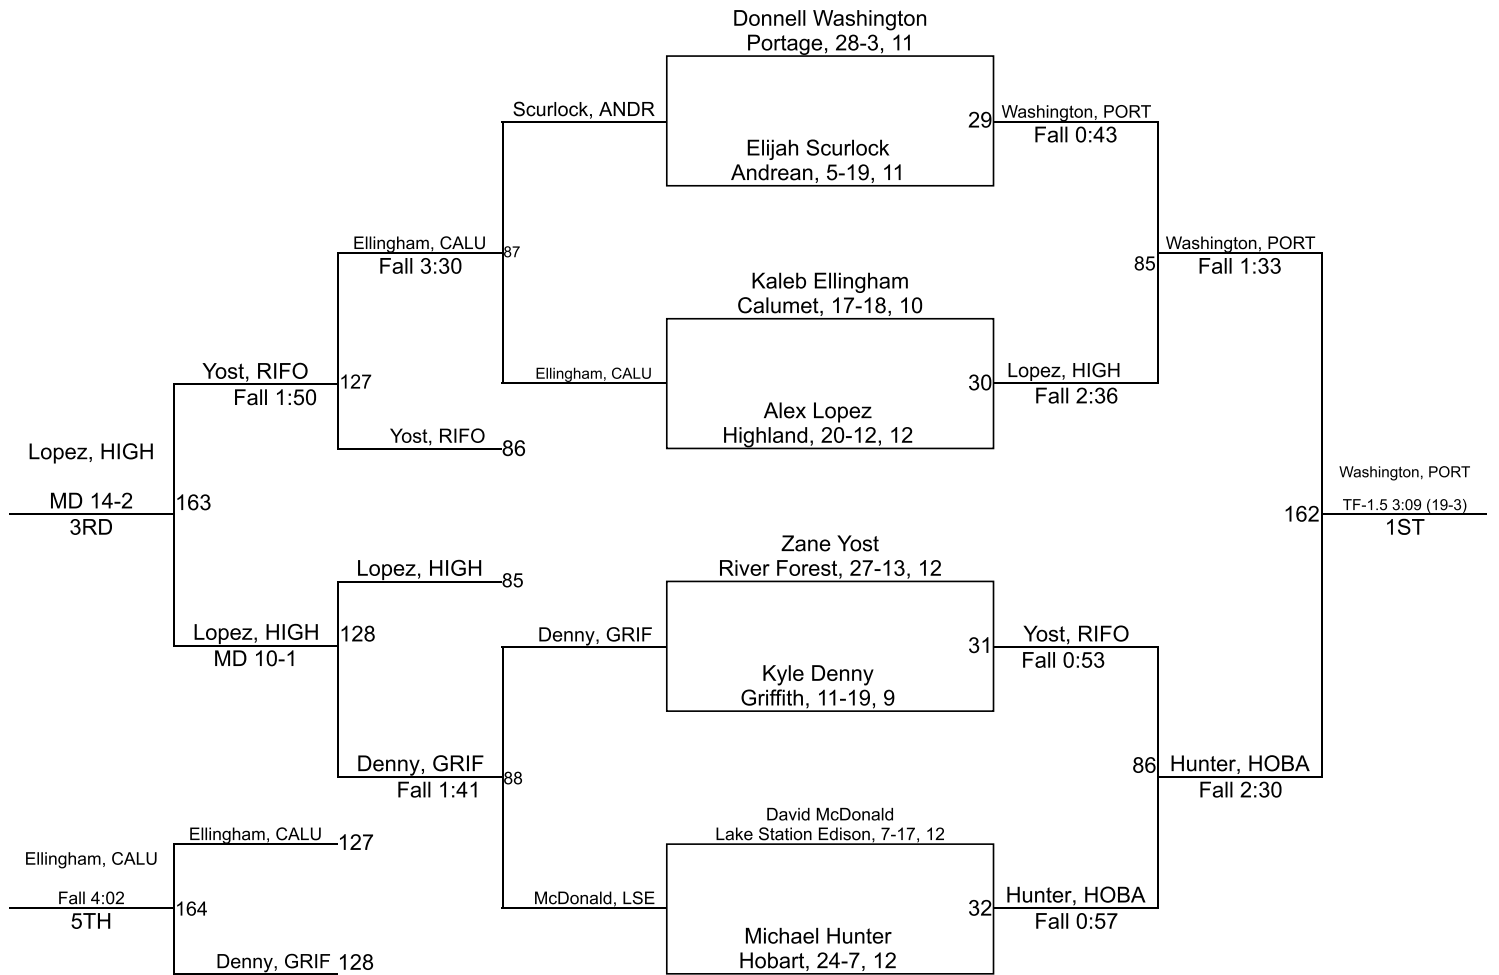

Team Scores

Printed on 01/27/2018 07:52 p.m.

Team Scores		
1	Portage	322.0
2	Hobart	243.5
3	Highland	180.0
4	Calumet	157.5
5	River Forest	125.5
6	Griffith	78.0
7	Lake Station Edison	68.0
8	Andrean	51.0

IHSAA Sectional @ Griffith High School