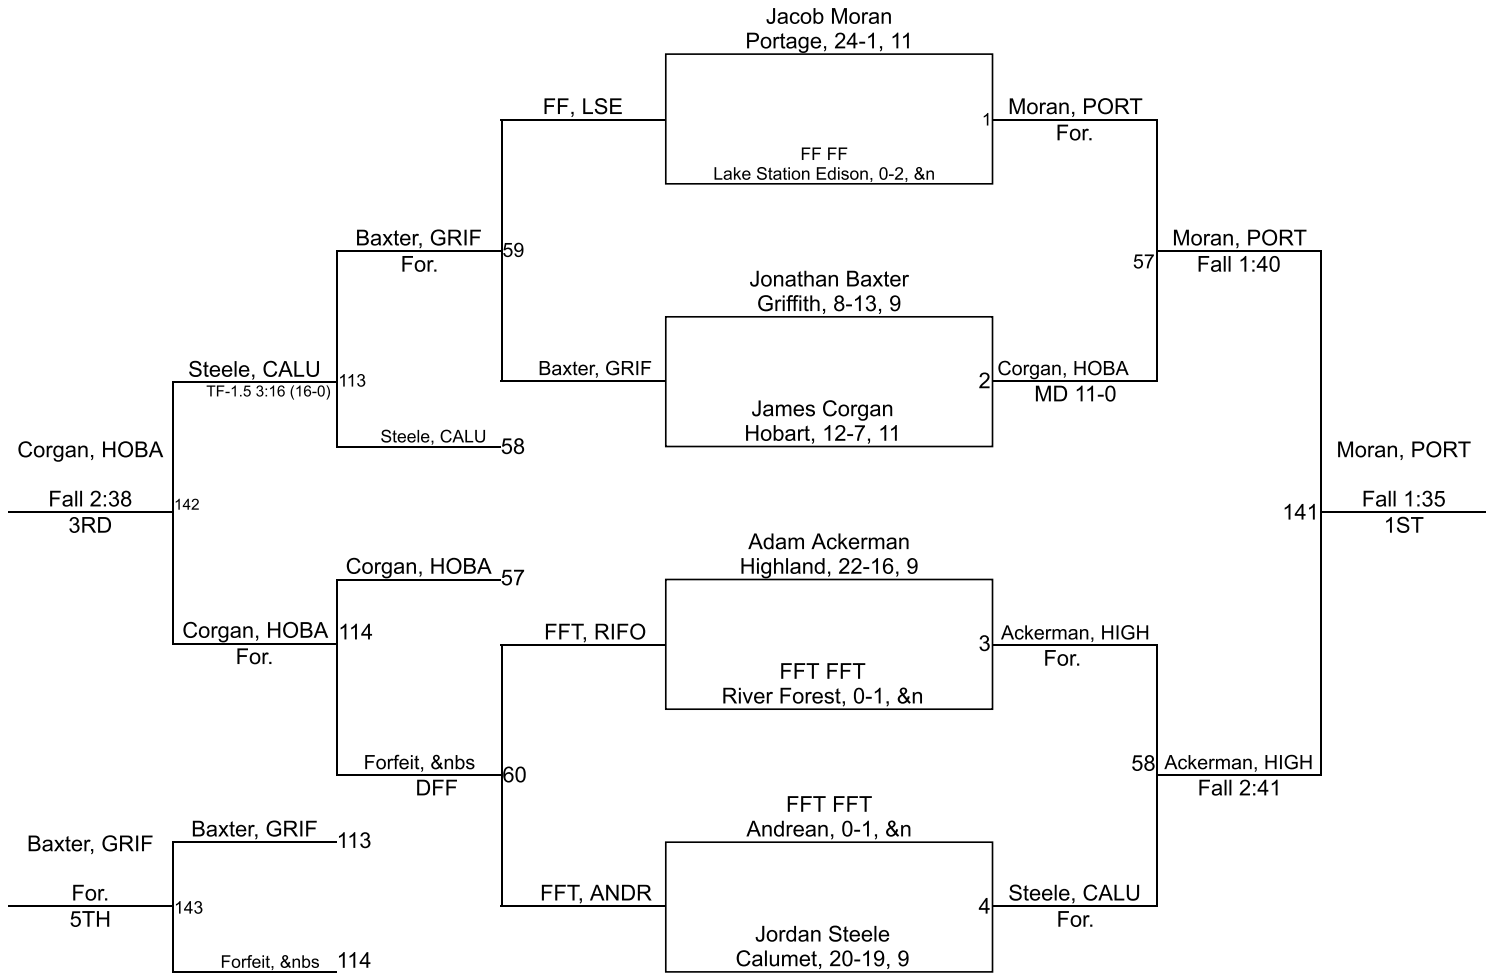

Team Scores

Printed on 01/27/2018 07:52 p.m.

Team Scores		
1	Portage	322.0
2	Hobart	243.5
3	Highland	180.0
4	Calumet	157.5
5	River Forest	125.5
6	Griffith	78.0
7	Lake Station Edison	68.0
8	Andrean	51.0

IHSAA Sectional @ Griffith High School