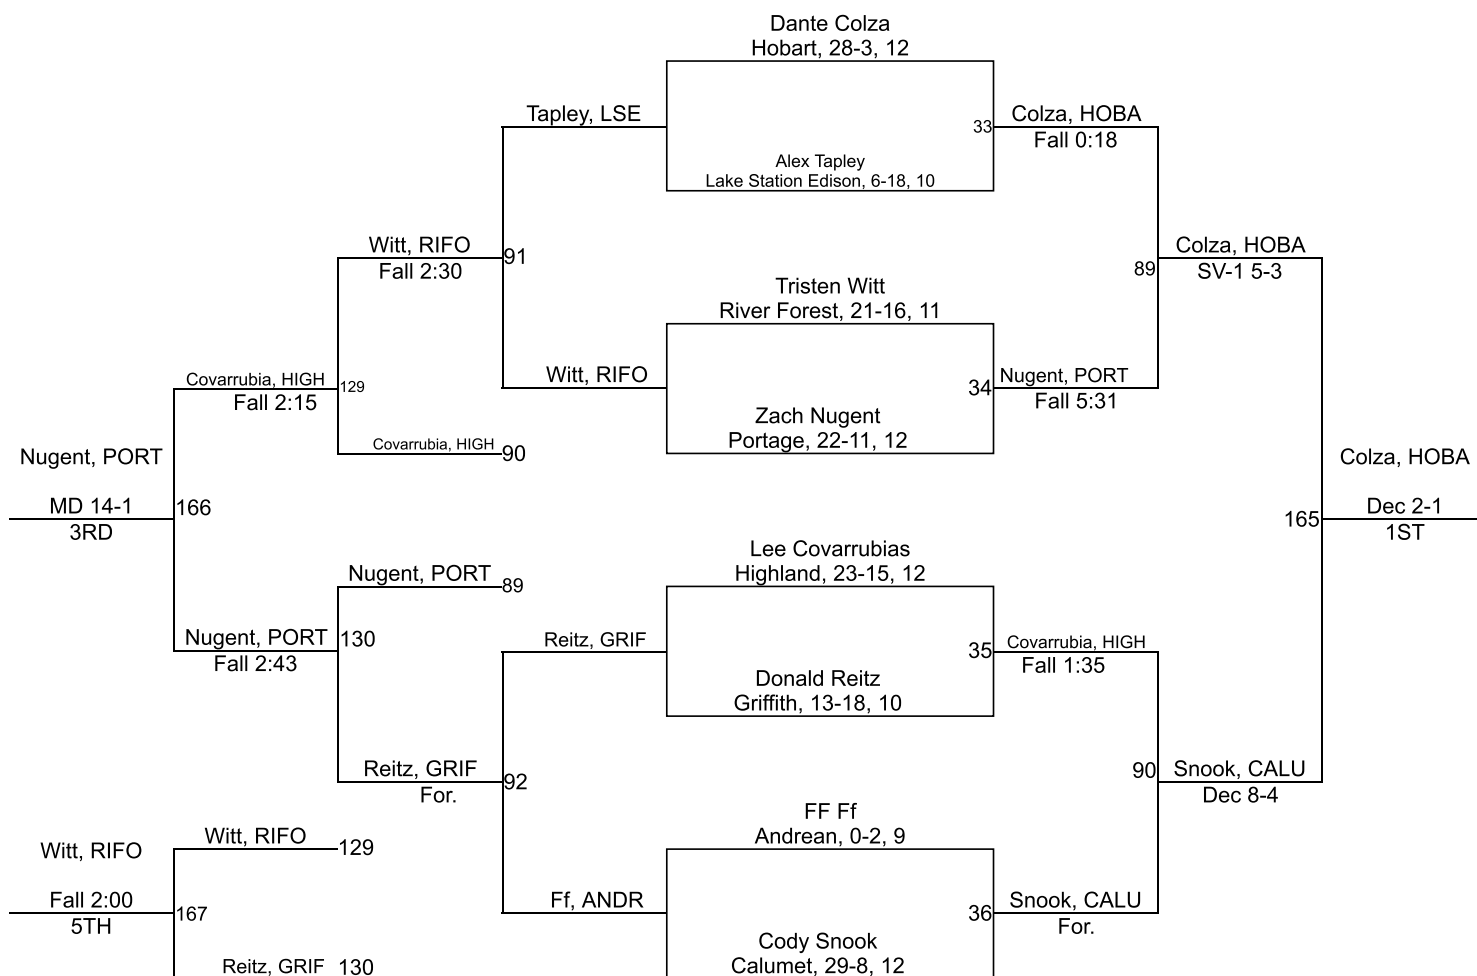

Team Scores

Printed on 01/27/2018 07:52 p.m.

Team Scores		
1	Portage	322.0
2	Hobart	243.5
3	Highland	180.0
4	Calumet	157.5
5	River Forest	125.5
6	Griffith	78.0
7	Lake Station Edison	68.0
8	Andrean	51.0

IHSAA Sectional @ Griffith High School