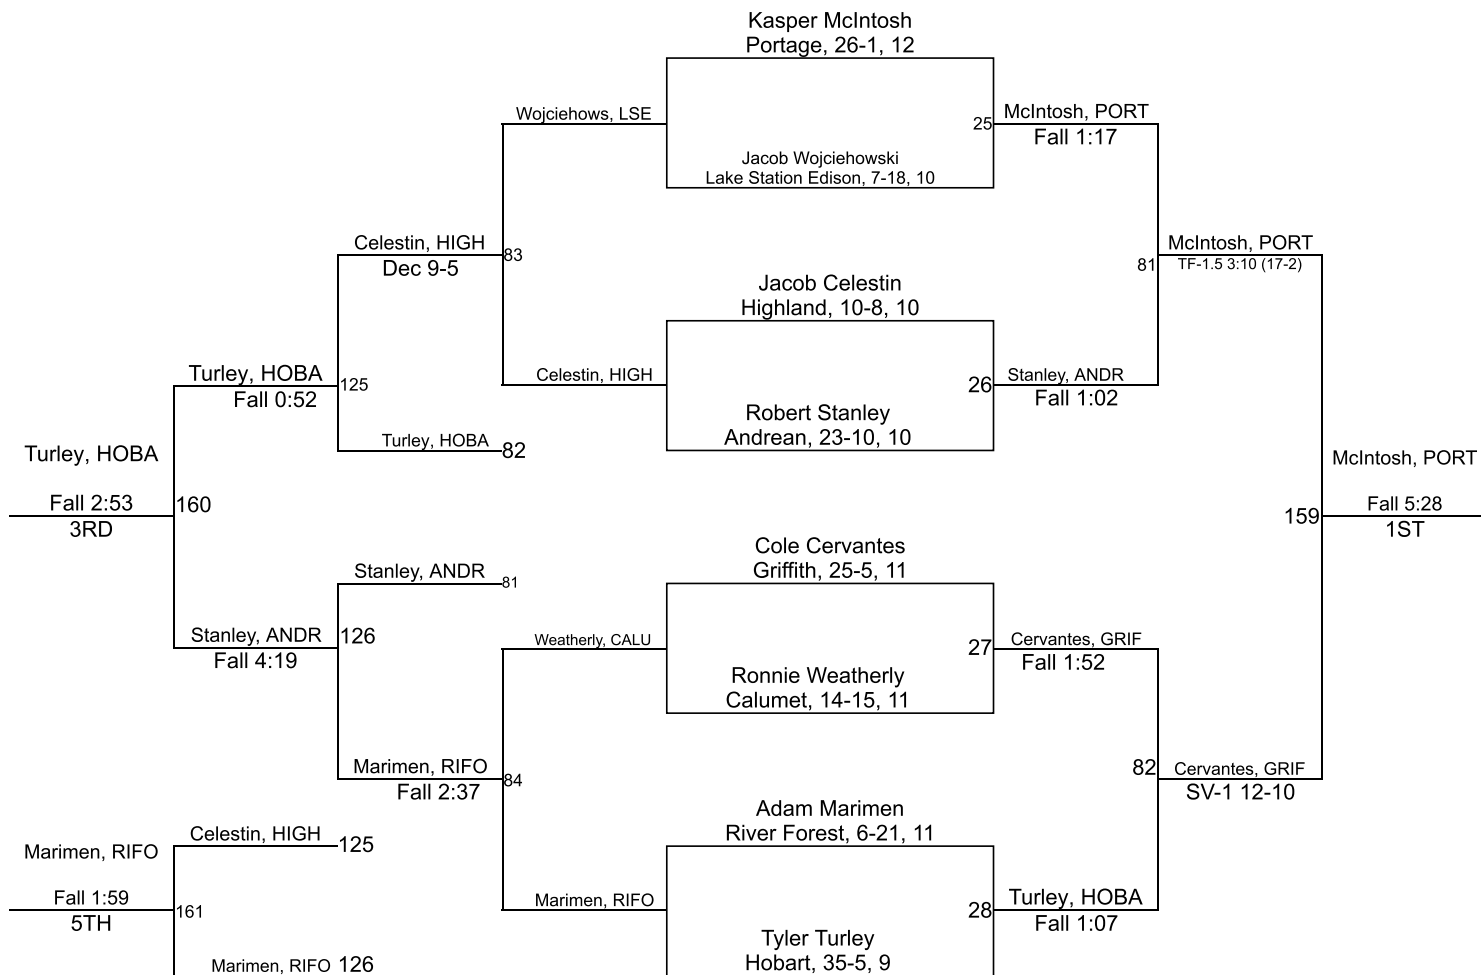

Team Scores

Printed on 01/27/2018 07:52 p.m.

Team Scores		
1	Portage	322.0
2	Hobart	243.5
3	Highland	180.0
4	Calumet	157.5
5	River Forest	125.5
6	Griffith	78.0
7	Lake Station Edison	68.0
8	Andrean	51.0

IHSAA Sectional @ Griffith High School