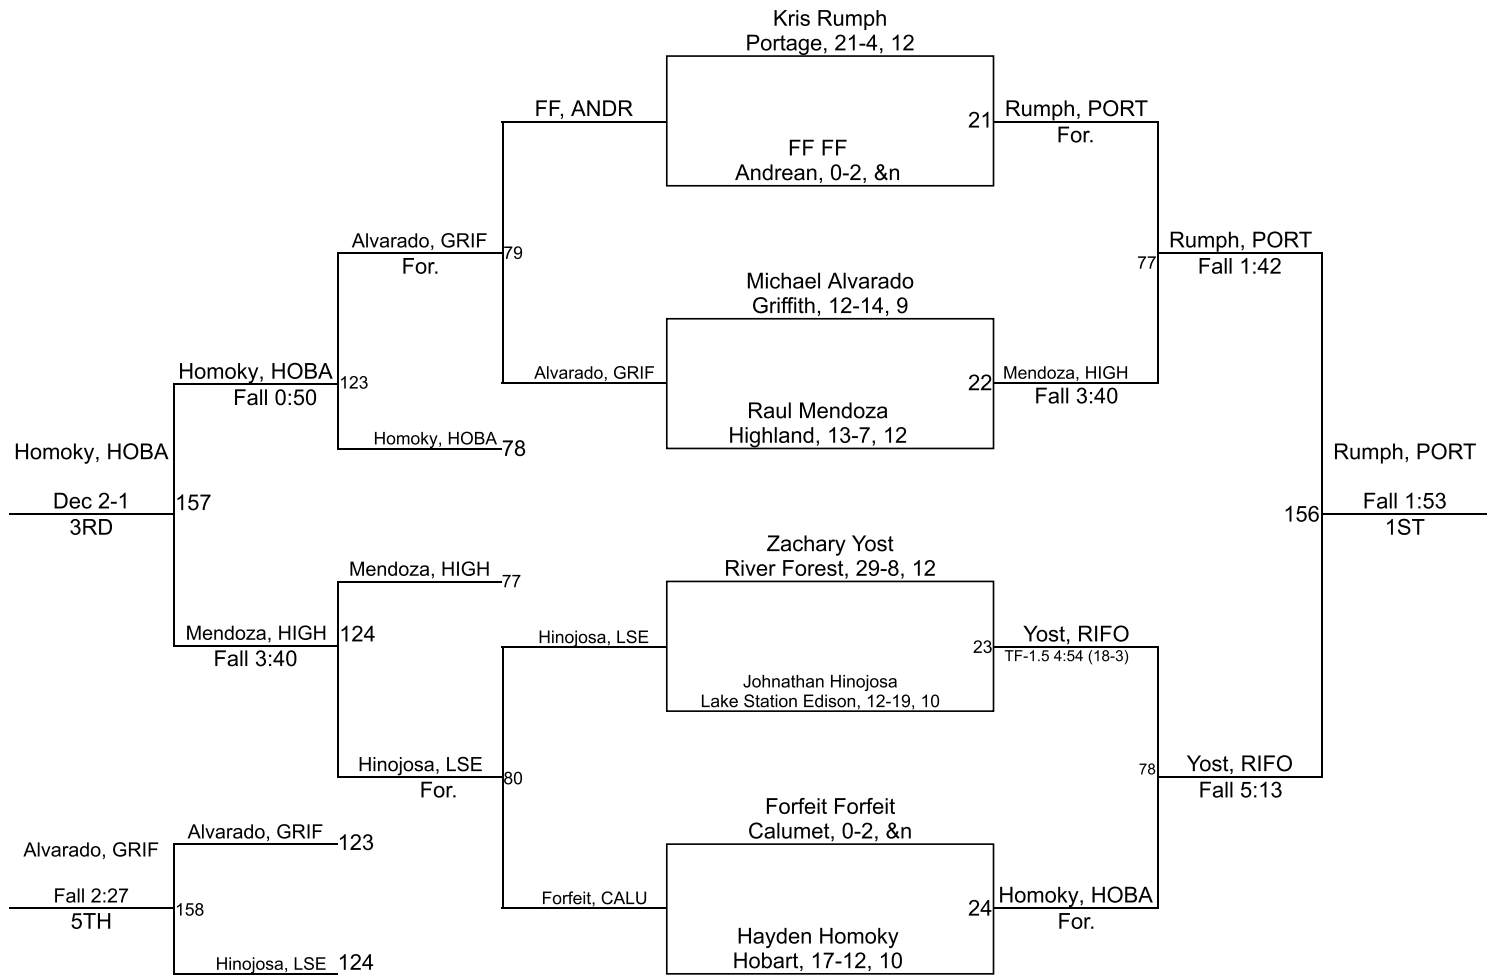

Team Scores

Printed on 01/27/2018 07:52 p.m.

Team Scores		
1	Portage	322.0
2	Hobart	243.5
3	Highland	180.0
4	Calumet	157.5
5	River Forest	125.5
6	Griffith	78.0
7	Lake Station Edison	68.0
8	Andrean	51.0

IHSAA Sectional @ Griffith High School