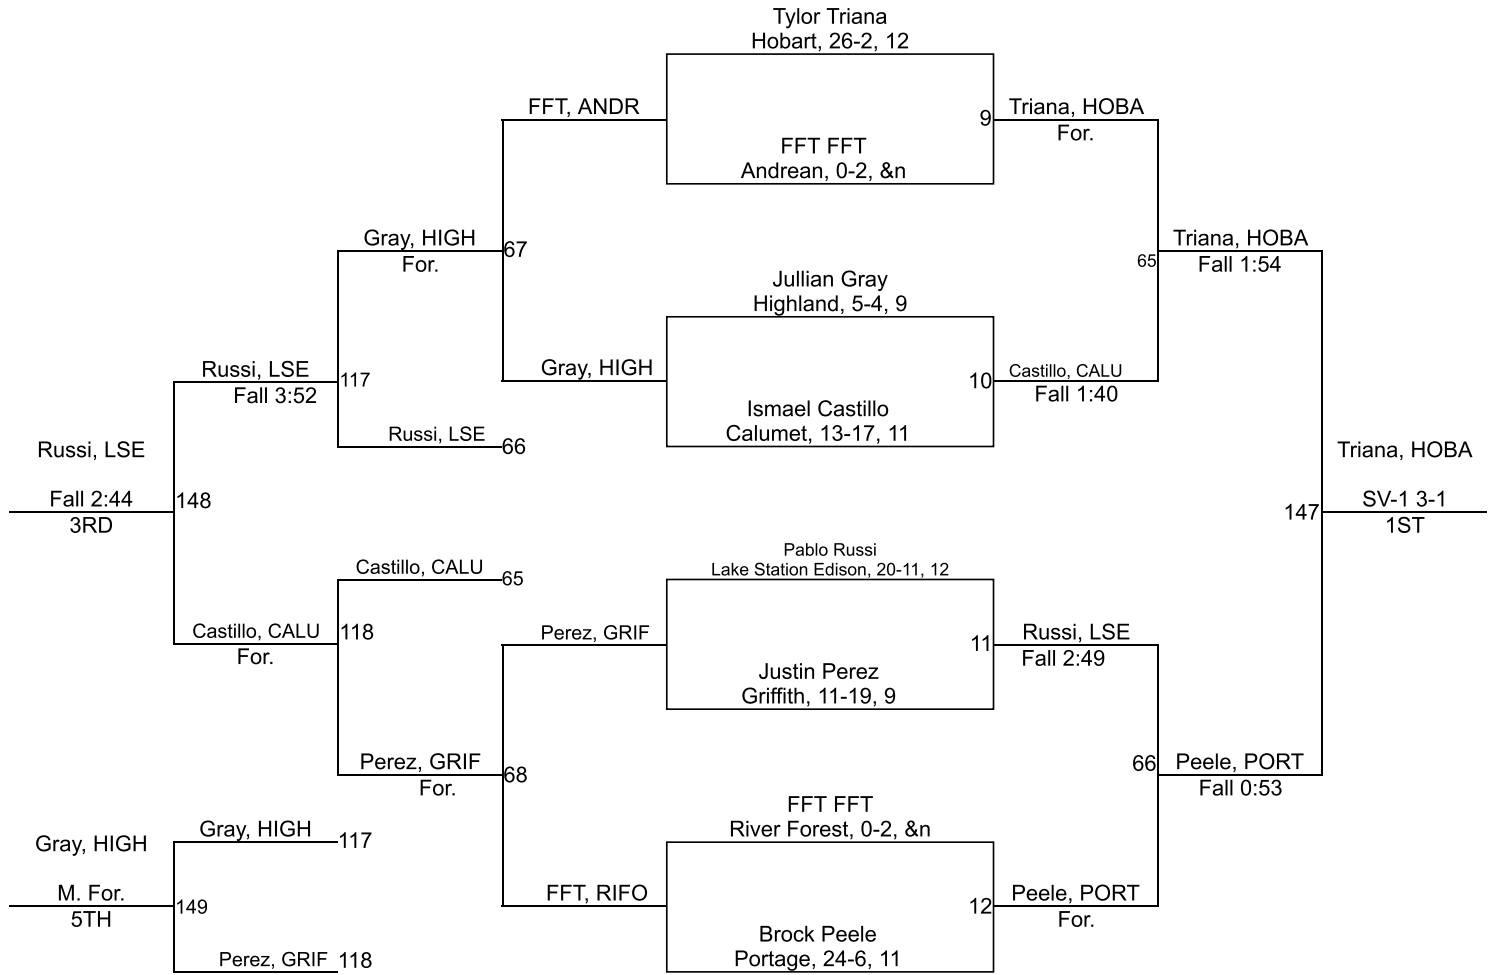

Team Scores

Printed on 01/27/2018 07:52 p.m.

Team Scores		
1	Portage	322.0
2	Hobart	243.5
3	Highland	180.0
4	Calumet	157.5
5	River Forest	125.5
6	Griffith	78.0
7	Lake Station Edison	68.0
8	Andrean	51.0

IHSAA Sectional @ Griffith High School