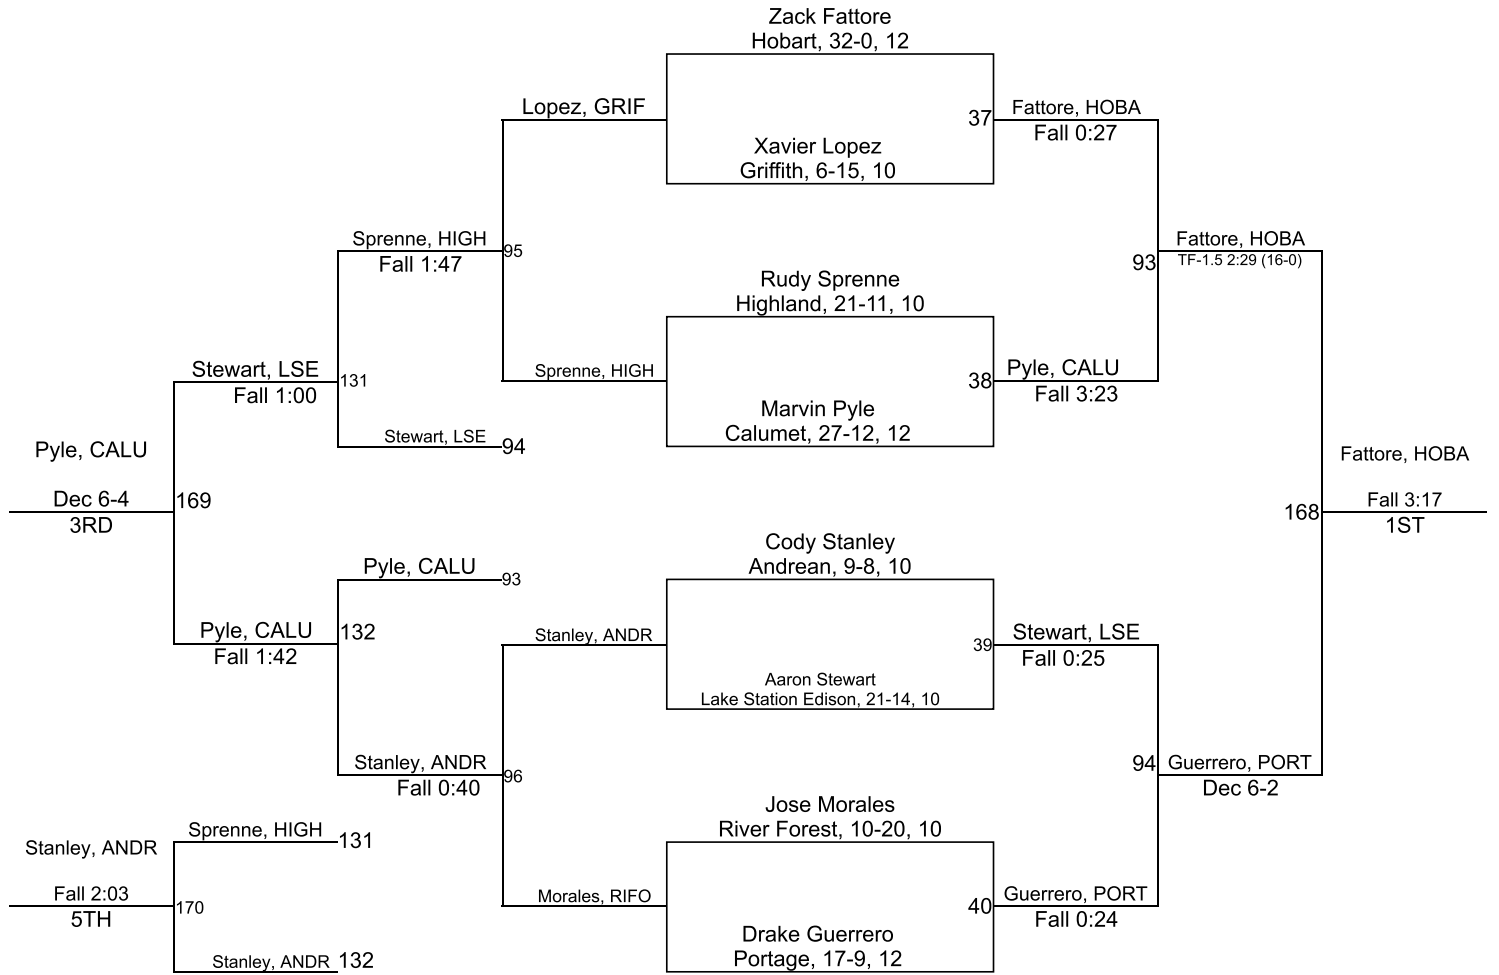

Team Scores

Printed on 01/27/2018 07:52 p.m.

Team Scores		
1	Portage	322.0
2	Hobart	243.5
3	Highland	180.0
4	Calumet	157.5
5	River Forest	125.5
6	Griffith	78.0
7	Lake Station Edison	68.0
8	Andrean	51.0

IHSAA Sectional @ Griffith High School