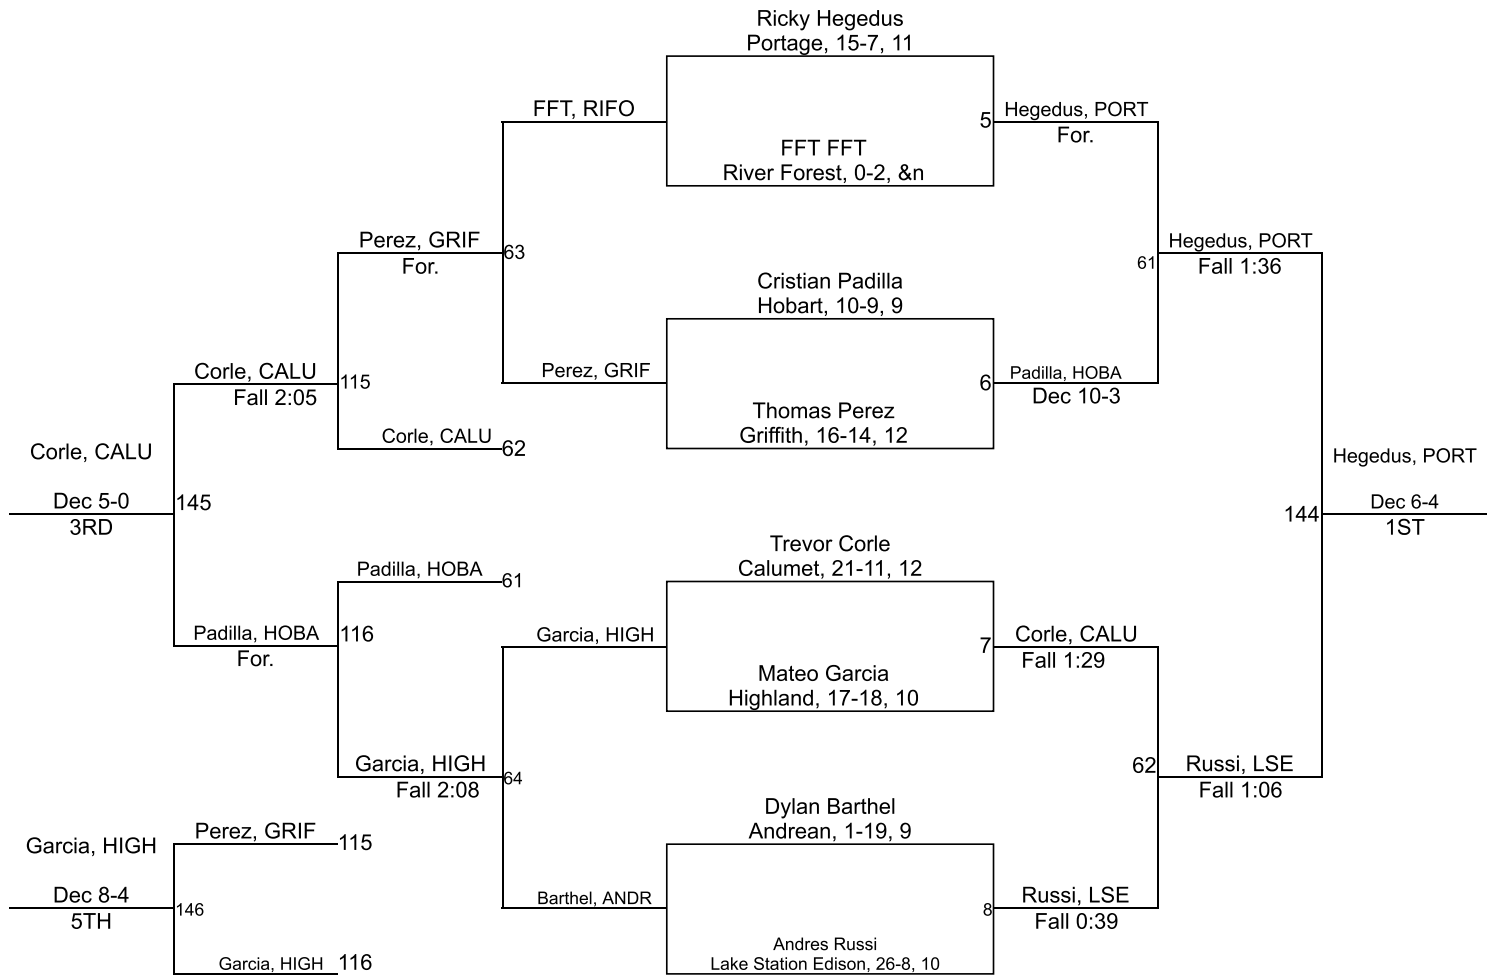

Team Scores

Printed on 01/27/2018 07:52 p.m.

Team Scores		
1	Portage	322.0
2	Hobart	243.5
3	Highland	180.0
4	Calumet	157.5
5	River Forest	125.5
6	Griffith	78.0
7	Lake Station Edison	68.0
8	Andrean	51.0

IHSAA Sectional @ Griffith High School