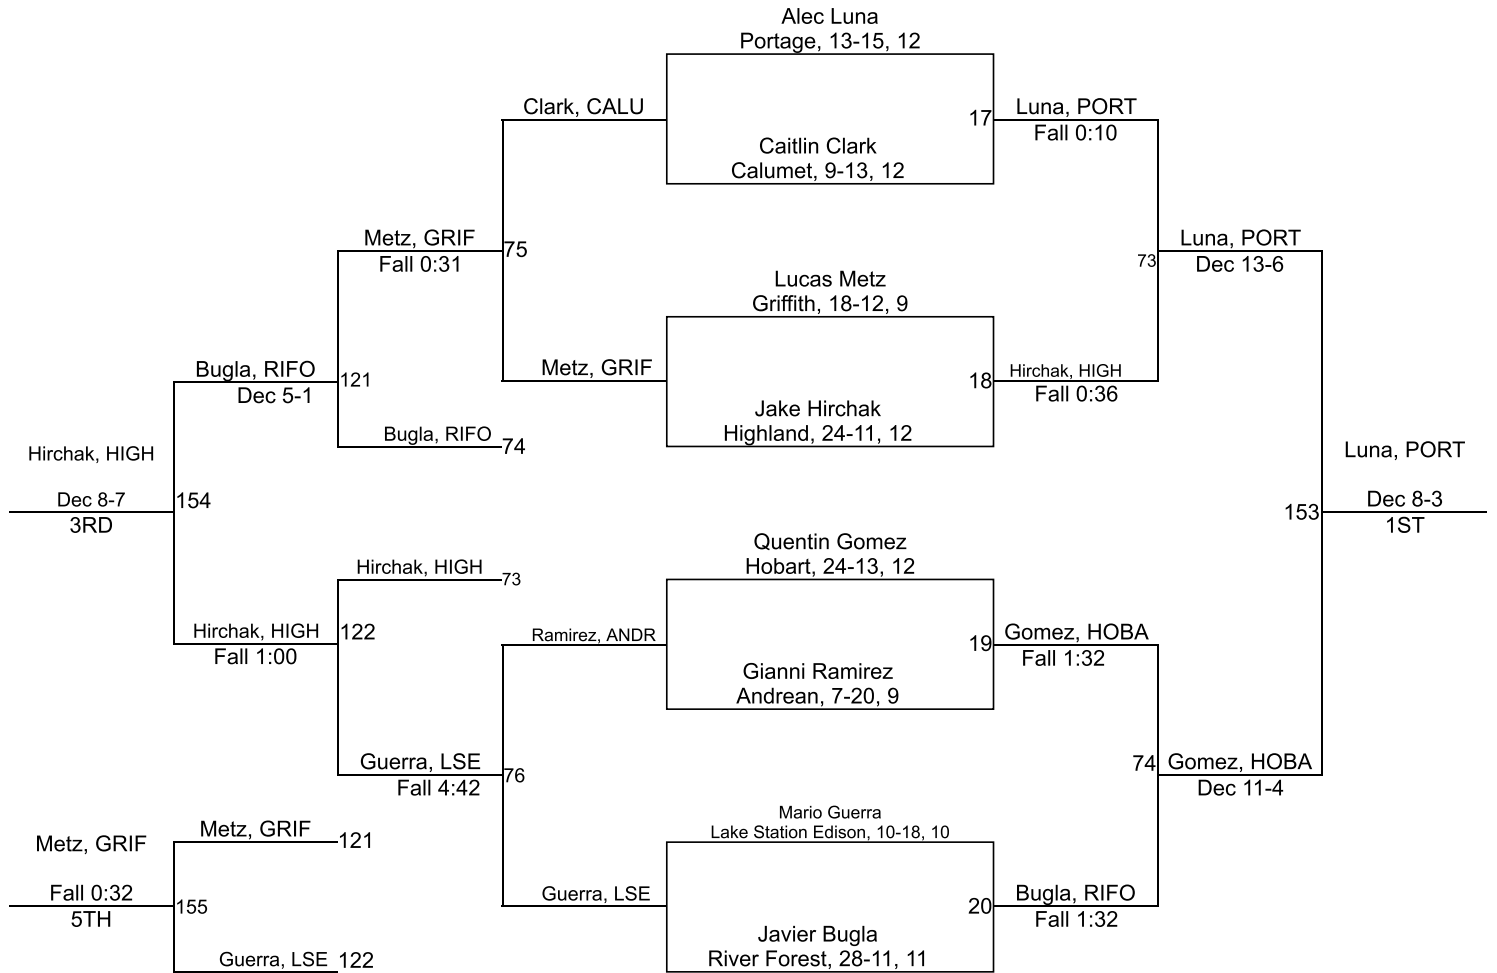

Team Scores

Printed on 01/27/2018 07:52 p.m.

Team Scores		
1	Portage	322.0
2	Hobart	243.5
3	Highland	180.0
4	Calumet	157.5
5	River Forest	125.5
6	Griffith	78.0
7	Lake Station Edison	68.0
8	Andrean	51.0

IHSAA Sectional @ Griffith High School