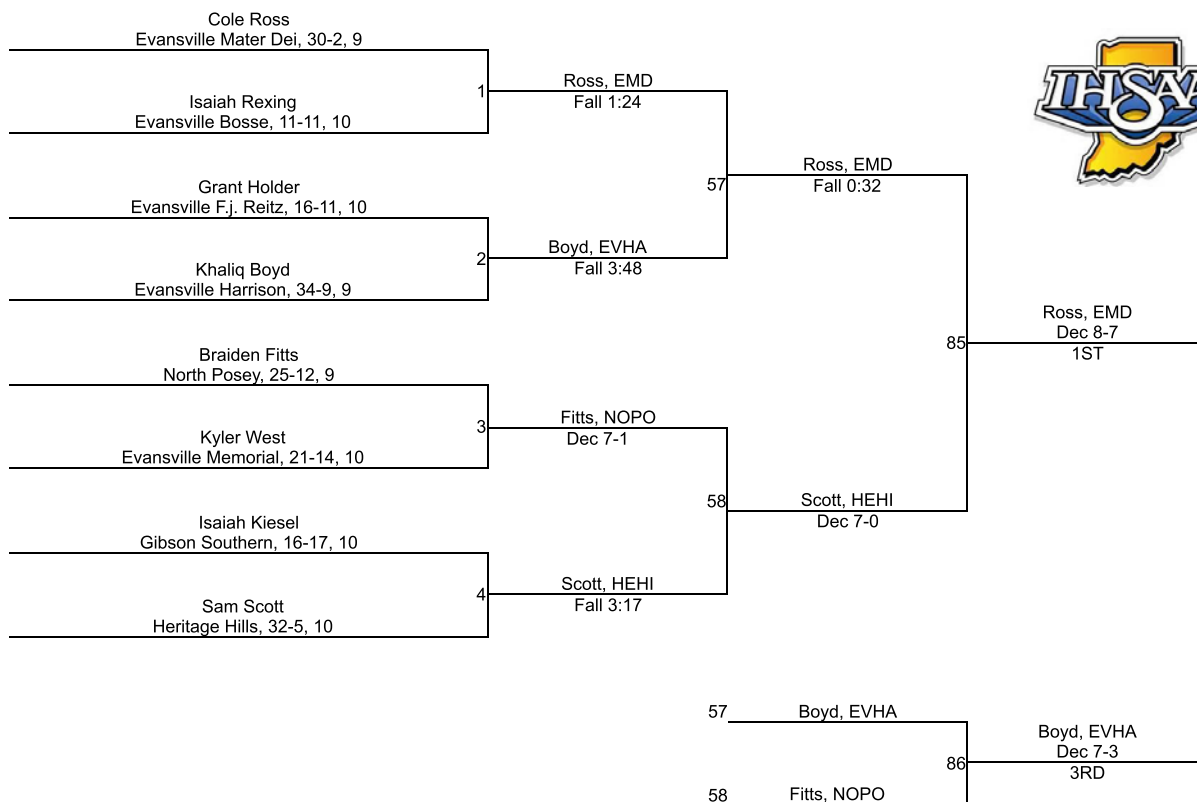

Team Scores

Printed on 02/03/2018 06:43 p.m.

Team Scores		
1	Evansville Mater Dei	229.0
2	Castle	136.5
3	Evansville Central	58.0
3	Evansville F.j. Reitz	58.0
5	North Posey	54.0
6	Heritage Hills	43.0
7	Vincennes Lincoln	34.0
8	Gibson Southern	31.0
9	Evansville Memorial	27.0
10	Boonville	24.0
10	Mount Vernon	24.0
12	South Spencer	21.0
13	Evansville Harrison	17.0
14	Evansville North	12.0
15	Washington	6.0
16	Evansville Bosse	0.0
16	Princeton	0.0
16	Tecumseh	0.0
16	Wood Memorial	0.0

IHSAA Regional @ Evansville North

106