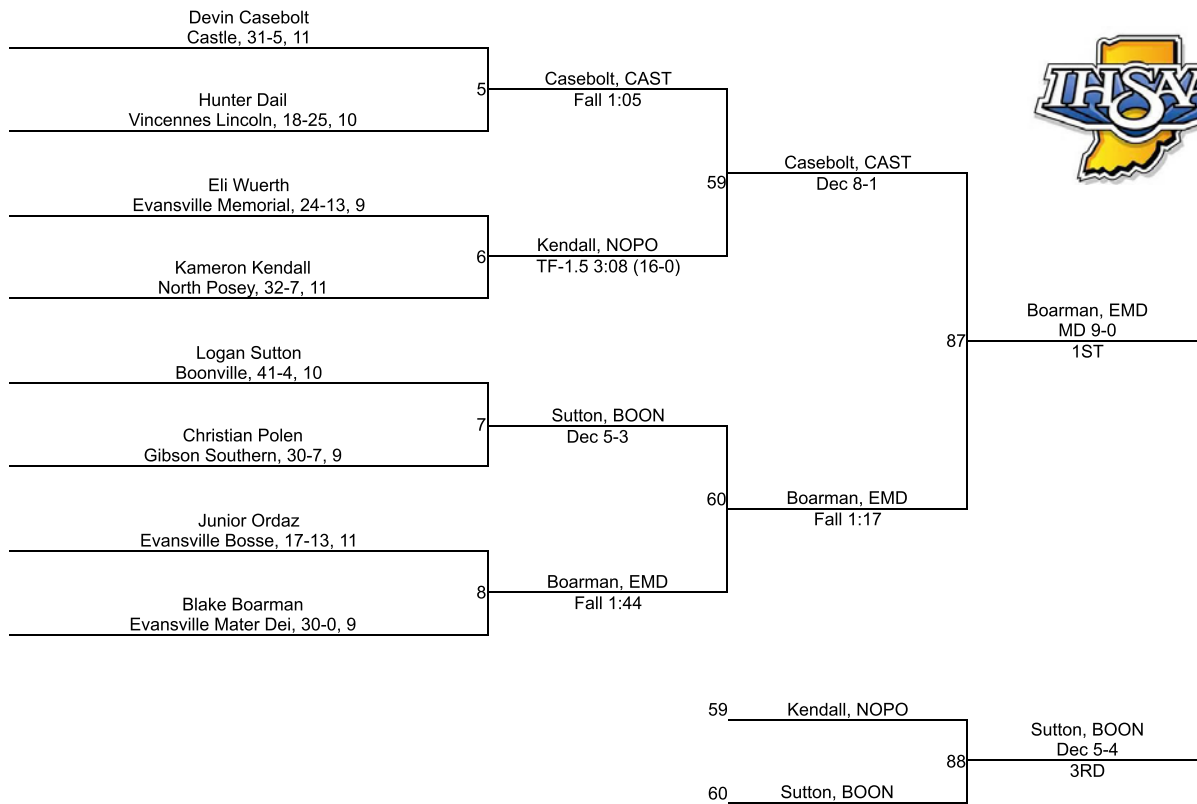

IHSAA Regional @ Evansville North

113