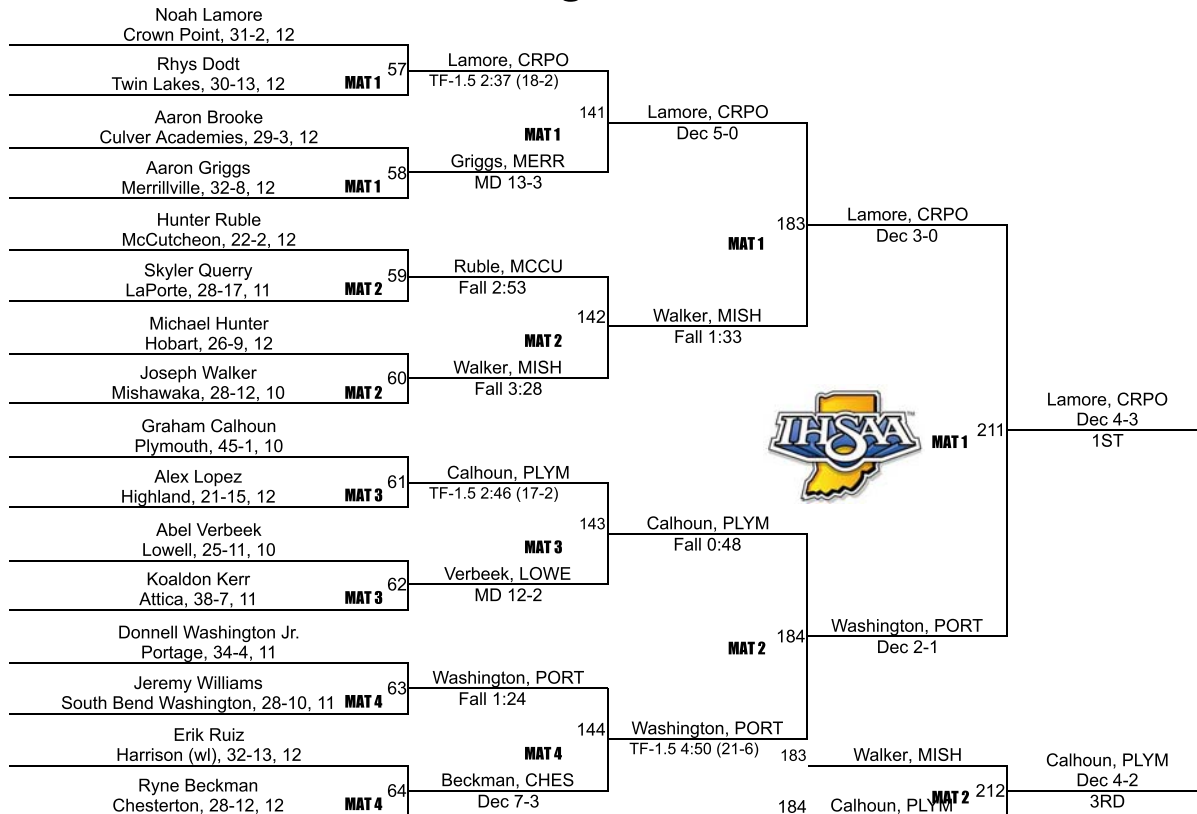

40	Warsaw	0.0
40	Winamac	0.0

IHSAA Semi-State @ East Chicago Central

113

Ricky Hegedus
Portage, 20-9, 11

IHSAA Semi-State @ East Chicago Central

120

IHSAA Semi-State @ East Chicago Central

126

IHSAA Semi-State @ East Chicago Central

132

IHSAA Semi-State @ East Chicago Central

138

IHSAA Semi-State @ East Chicago Central

145

IHSAA Semi-State @ East Chicago Central

152