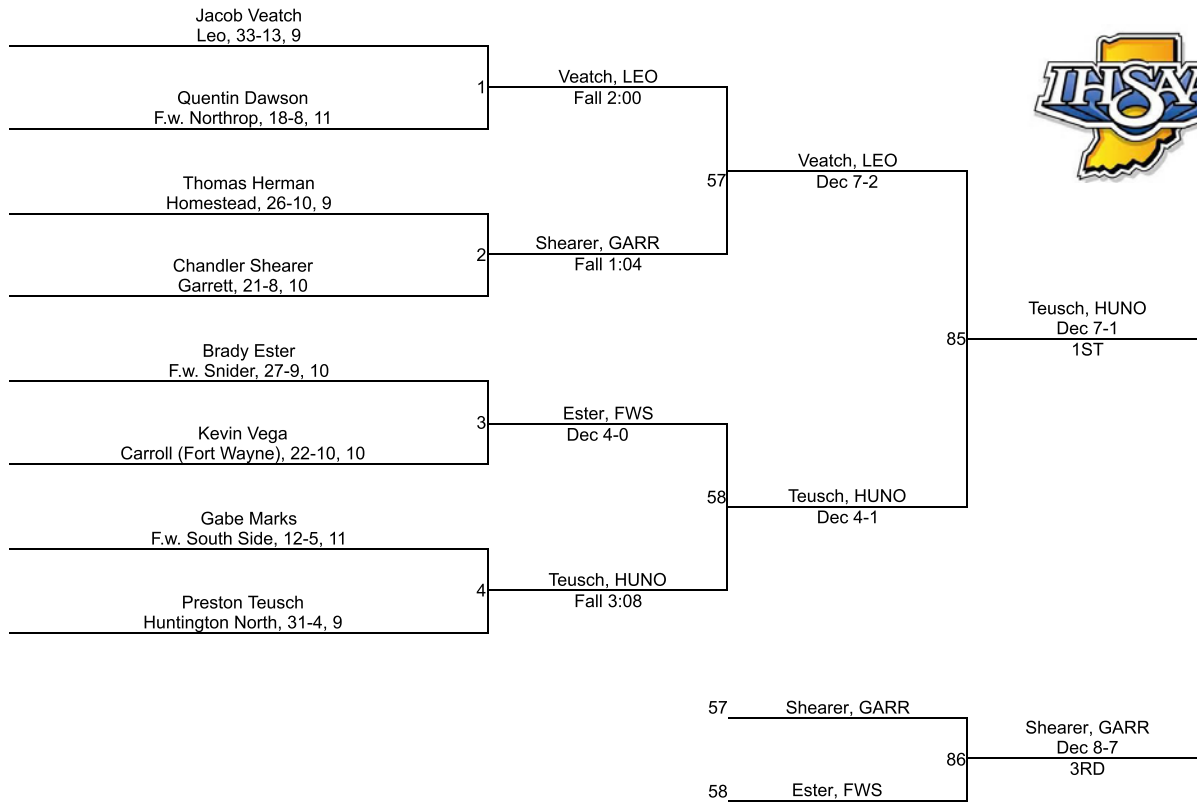

Team Scores

Printed on 02/03/2018 06:22 p.m.

Team Scores		
1	Carroll (Fort Wayne)	104.0
2	Garrett	92.0
3	Huntington North	88.5
4	Homestead	72.0
5	Leo	68.5
6	F.w. Snider	61.5
7	New Haven	51.0
8	Eastside	44.5
9	F.w. South Side	38.0
10	Columbia City	35.0
11	F.w. Bishop Luers	31.0
12	Churubusco	22.0
12	F.w. North Side	22.0
14	F.w. Wayne	21.0
15	F. W. Bishop Dwenger	18.0
16	F.w. Northrop	6.0
17	F. W. Concordia Lutheran	0.0
17	Heritage	0.0
17	Woodlan	0.0

IHSAA Regional @ Carroll (FW)

106