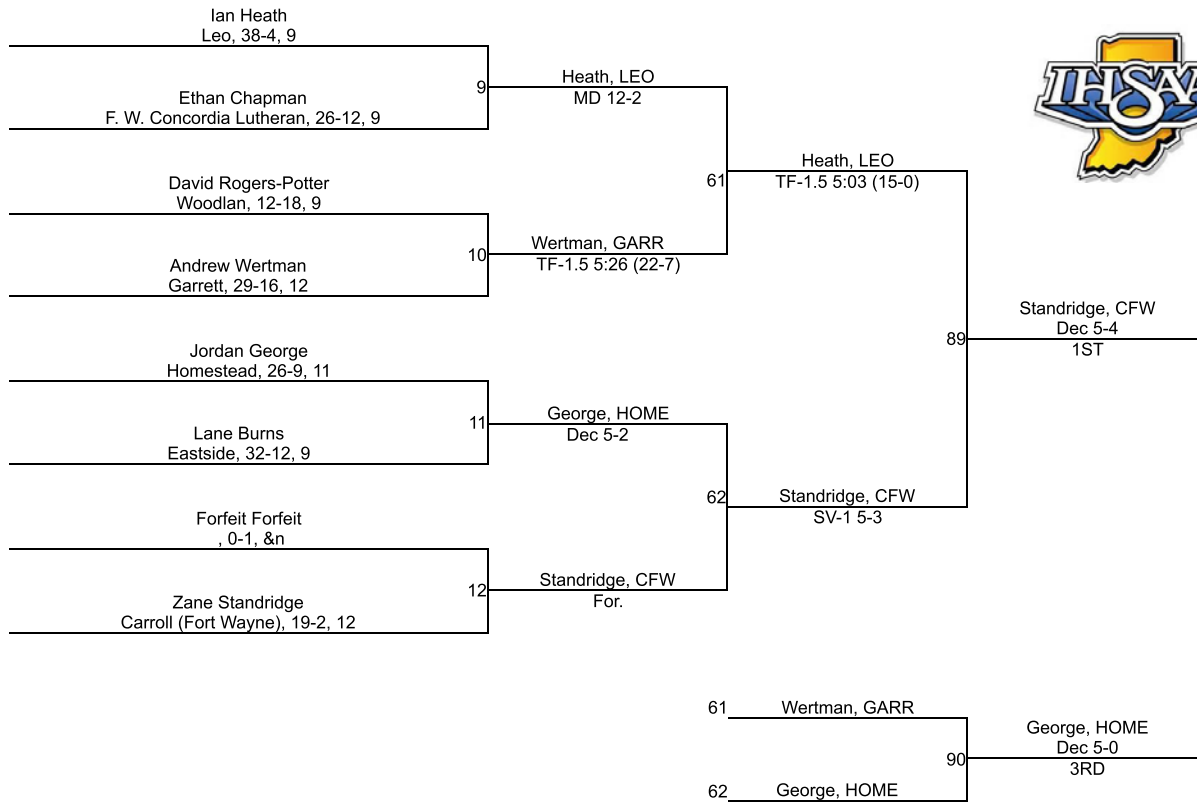

IHSAA Regional @ Carroll (FW)

120