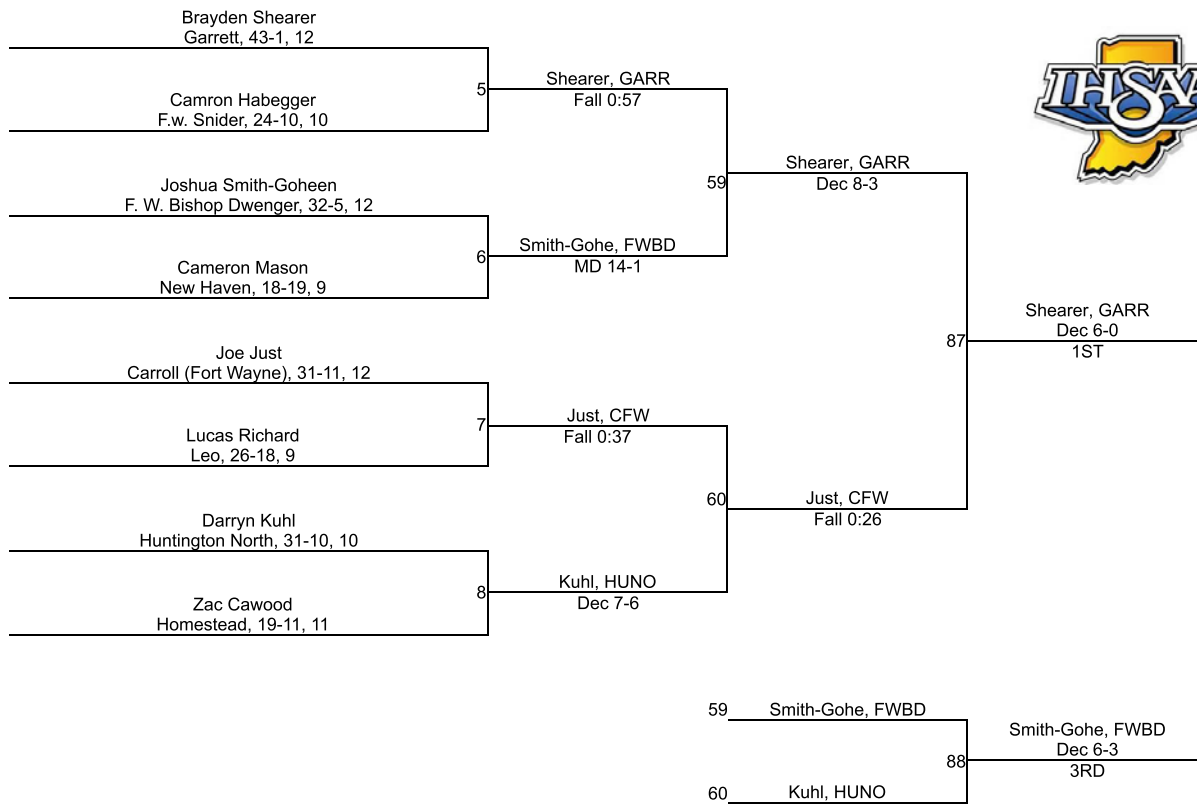

IHSAA Regional @ Carroll (FW)

113