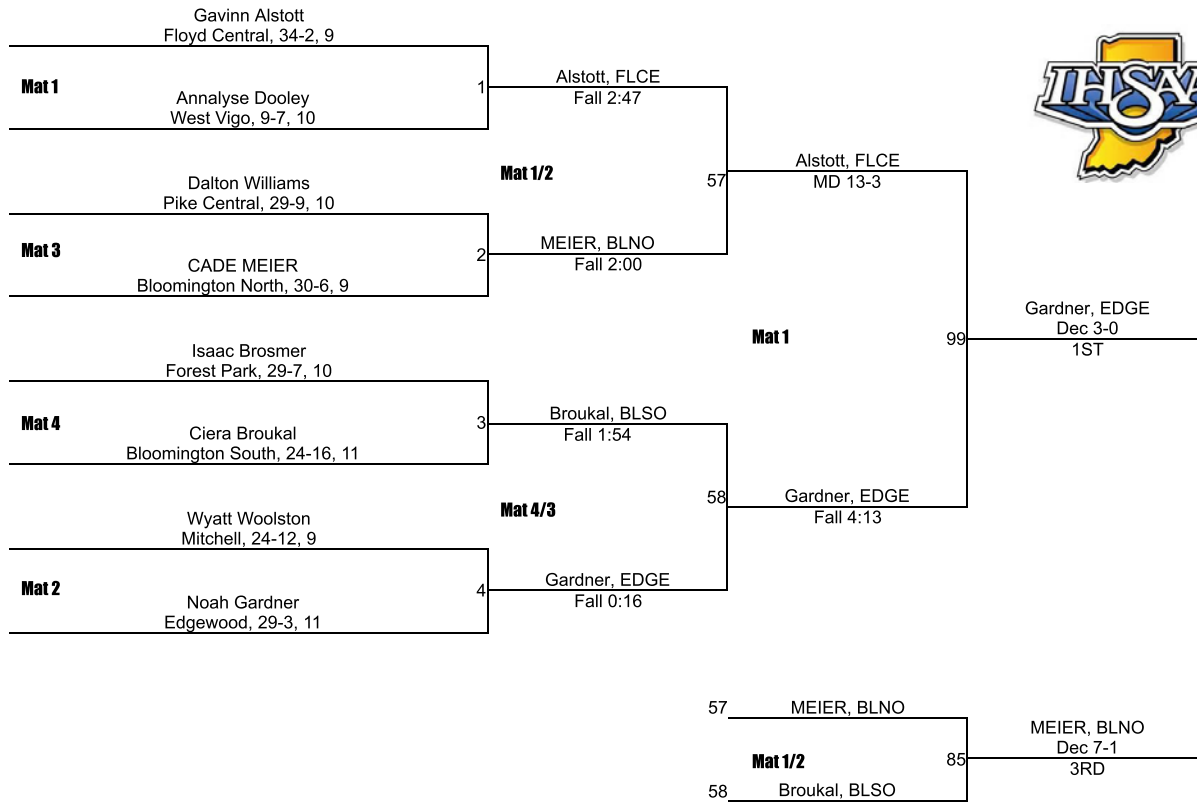

Team Scores

Printed on 02/03/2018 06:30 p.m.

Team Scores		
1	Bloomington South	114.0
2	Edgewood	93.0
3	Floyd Central	90.5
4	New Albany	71.0
5	Southridge	67.0
6	Pike Central	60.0
7	Indian Creek	59.5
8	Bloomington North	53.0
9	West Vigo	36.0
10	Owen Valley	30.0
11	Terre Haute South	25.0
12	Paoli	21.0
13	North Knox	17.0
14	Sullivan	16.0
15	Jasper	11.0
16	Bedford North Lawrence	8.0
16	Mitchell	8.0
18	Forest Park	0.0
18	Northview	0.0
18	Terre Haute North	0.0

IHSAA Regional @ Bloomington South

106

IHSAA Regional @ Bloomington South

113

IHSAA Regional @ Bloomington South

120

IHSAA Regional @ Bloomington South

126