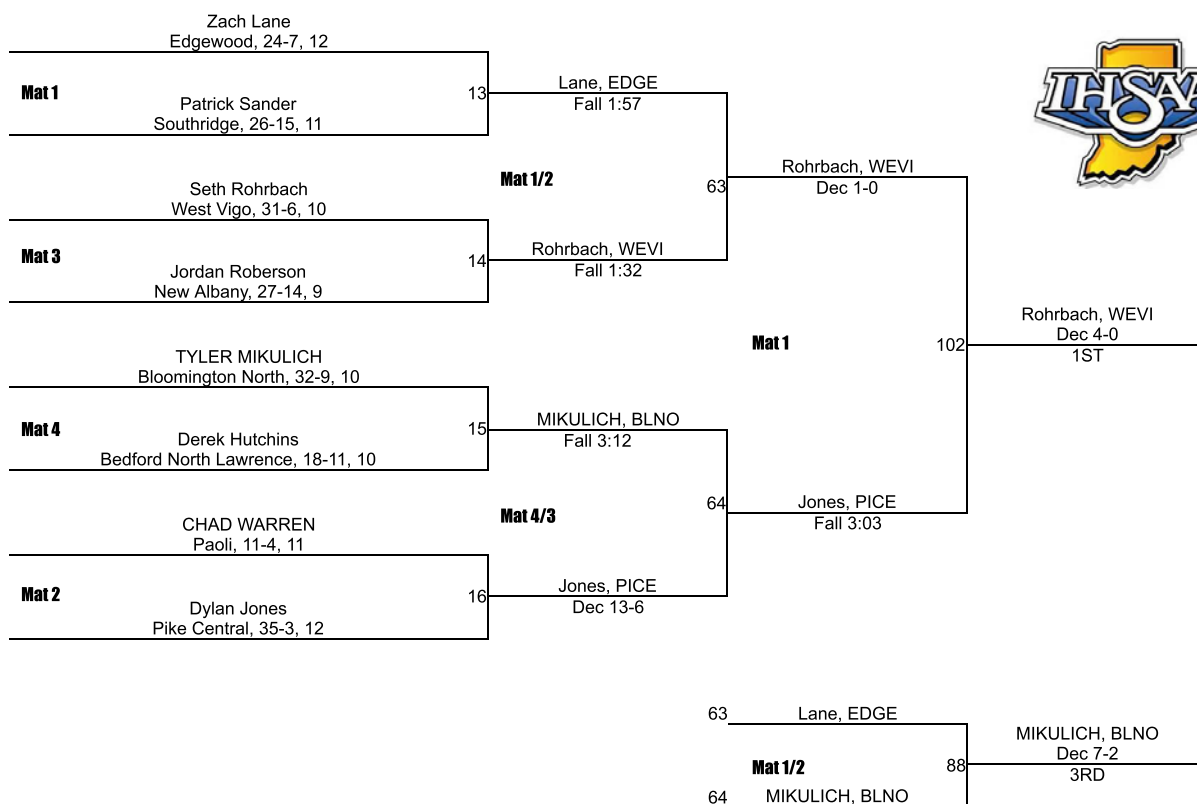

Team Scores

Printed on 02/03/2018 06:30 p.m.

Team Scores		
1	Bloomington South	114.0
2	Edgewood	93.0
3	Floyd Central	90.5
4	New Albany	71.0
5	Southridge	67.0
6	Pike Central	60.0
7	Indian Creek	59.5
8	Bloomington North	53.0
9	West Vigo	36.0
10	Owen Valley	30.0
11	Terre Haute South	25.0
12	Paoli	21.0
13	North Knox	17.0
14	Sullivan	16.0
15	Jasper	11.0
16	Bedford North Lawrence	8.0
16	Mitchell	8.0
18	Forest Park	0.0
18	Northview	0.0
18	Terre Haute North	0.0

IHSAA Regional @ Bloomington South

106

IHSAA Regional @ Bloomington South

113

IHSAA Regional @ Bloomington South

120

IHSAA Regional @ Bloomington South

126

IHSAA Regional @ Bloomington South

132

IHSAA Regional @ Bloomington South

138

IHSAA Regional @ Bloomington South

145

IHSAA Regional @ Bloomington South

152