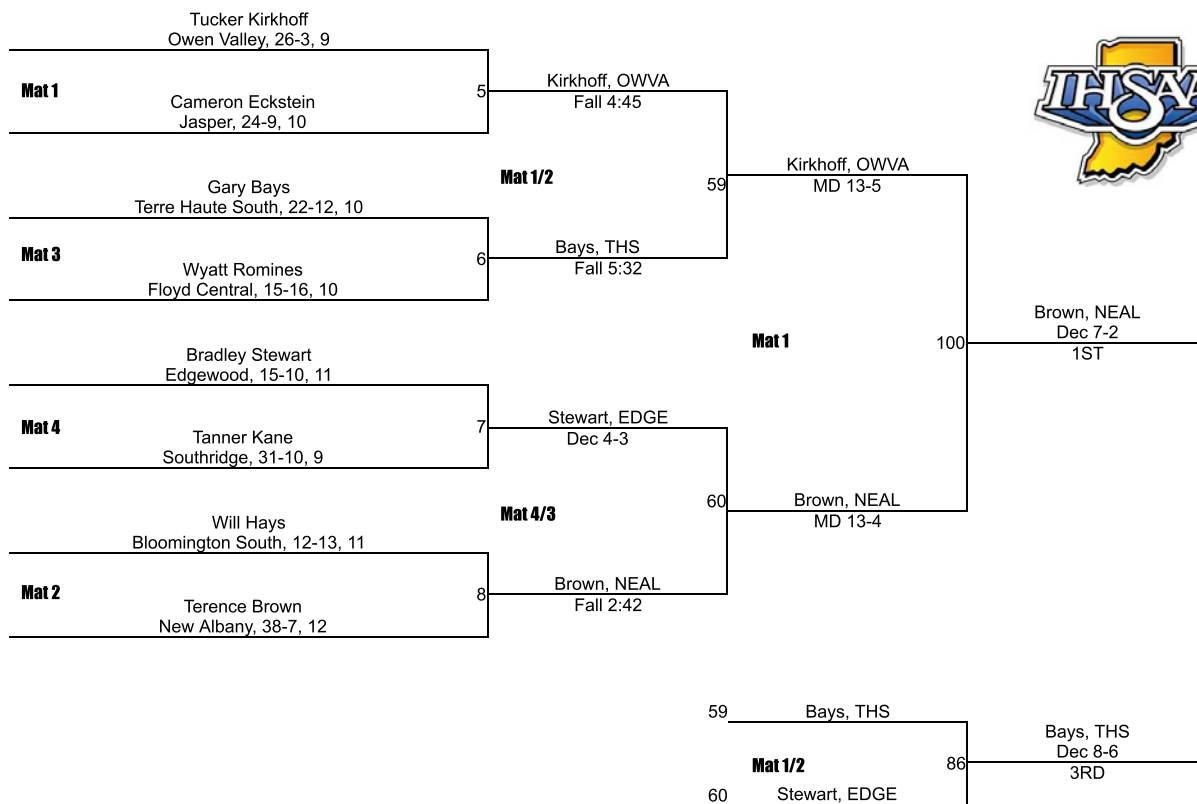

Team Scores

Printed on 02/03/2018 06:30 p.m.

Team Scores		
1	Bloomington South	114.0
2	Edgewood	93.0
3	Floyd Central	90.5
4	New Albany	71.0
5	Southridge	67.0
6	Pike Central	60.0
7	Indian Creek	59.5
8	Bloomington North	53.0
9	West Vigo	36.0
10	Owen Valley	30.0
11	Terre Haute South	25.0
12	Paoli	21.0
13	North Knox	17.0
14	Sullivan	16.0
15	Jasper	11.0
16	Bedford North Lawrence	8.0
16	Mitchell	8.0
18	Forest Park	0.0
18	Northview	0.0
18	Terre Haute North	0.0

IHSAA Regional @ Bloomington South

106

IHSAA Regional @ Bloomington South

113

IHSAA Regional @ Bloomington South

120

IHSAA Regional @ Bloomington South

126