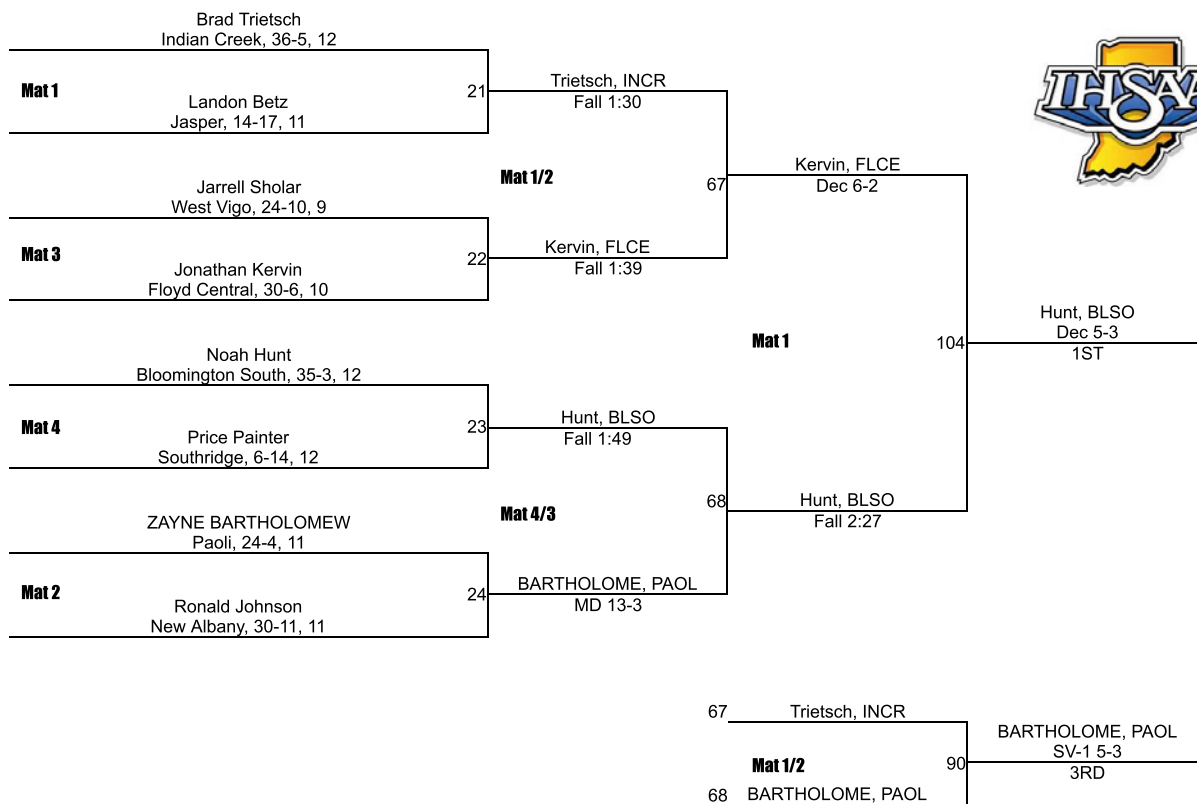

Team Scores

Printed on 02/03/2018 06:30 p.m.

Team Scores		
1	Bloomington South	114.0
2	Edgewood	93.0
3	Floyd Central	90.5
4	New Albany	71.0
5	Southridge	67.0
6	Pike Central	60.0
7	Indian Creek	59.5
8	Bloomington North	53.0
9	West Vigo	36.0
10	Owen Valley	30.0
11	Terre Haute South	25.0
12	Paoli	21.0
13	North Knox	17.0
14	Sullivan	16.0
15	Jasper	11.0
16	Bedford North Lawrence	8.0
16	Mitchell	8.0
18	Forest Park	0.0
18	Northview	0.0
18	Terre Haute North	0.0

IHSAA Regional @ Bloomington South

106

IHSAA Regional @ Bloomington South

113

IHSAA Regional @ Bloomington South

120

IHSAA Regional @ Bloomington South

126

IHSAA Regional @ Bloomington South

132

IHSAA Regional @ Bloomington South

138

IHSAA Regional @ Bloomington South

145

IHSAA Regional @ Bloomington South

152