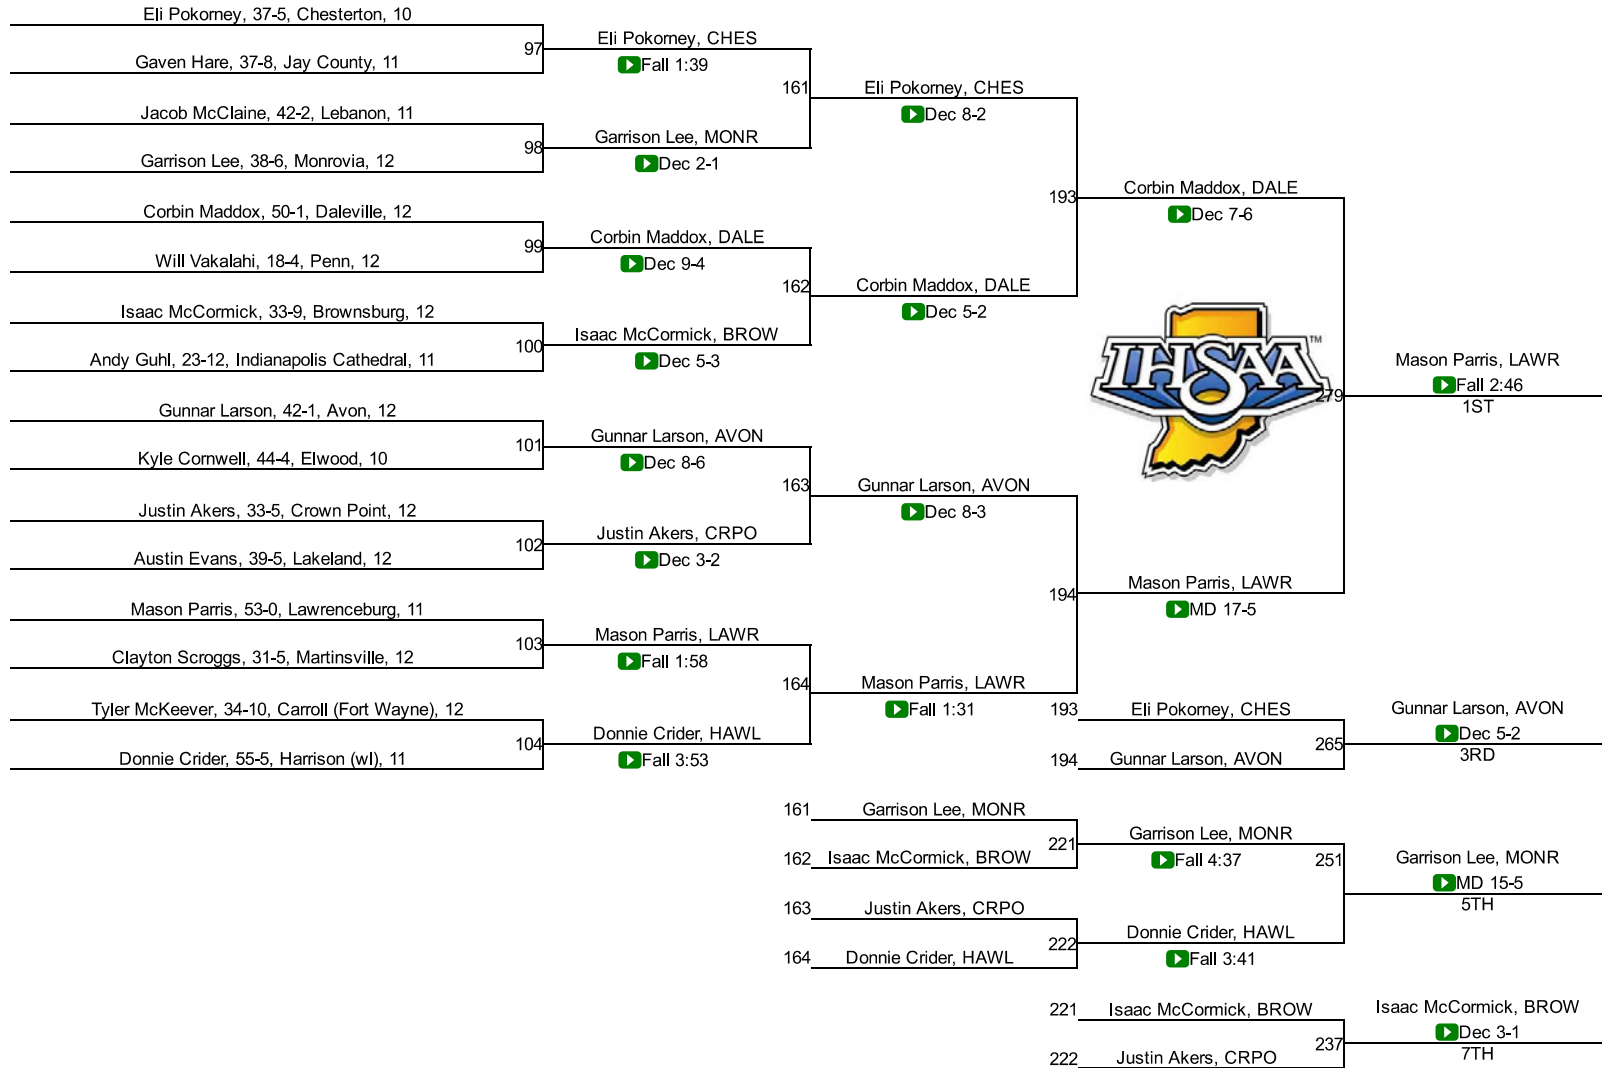

145

2017 IHSAA State Finals

2017 IHSAA State Finals

160

2017 IHSAA State Finals

170

2017 IHSAA State Finals

195

2017 IHSAA State Finals

220

2017 IHSAA State Finals

285

Team Scores

1.	Brownsburg	100.0
2.	Chesterton	80.0
3.	Indianapolis Cathedral	67.5
4.	Yorktown	67.0
5.	Portage	54.0
6.	Hobart	49.0
7.	Columbus East	47.0
8.	Monrovia	42.0
9.	Evansville Mater Dei	40.5
10.	Perry Meridian	40.0
11.	Avon	39.0
12.	Warren Central	32.0
13.	Lawrenceburg	31.0
13.	North Montgomery	31.0
15.	Elkhart Memorial	29.0
15.	Jimtown	29.0
17.	Roncalli	25.0
18.	New Palestine	24.0
18.	Shenandoah	24.0
20.	Delta	23.0
21.	Eastern (Greentown)	22.0
22.	Merrillville	19.0
22.	South Bend Washington	19.0
24.	Daleville	18.0
24.	Munster	18.0
26.	Bellmont	17.0
26.	Crown Point	17.0
26.	South Putnam	17.0
29.	Penn	16.0
30.	Lawrence North	15.0
30.	Southmont	15.0
32.	Warsaw	14.0
33.	Richmond	13.0
34.	Center Grove	11.0
34.	Mishawaka	11.0
34.	Terre Haute North	11.0
37.	East Central	10.0
37.	Griffith	10.0
39.	Floyd Central	8.0
39.	Franklin Community	8.0
39.	Harrison (wl)	8.0
39.	Lebanon	8.0
39.	North Central (Indianapolis)	8.0
44.	Carmel	6.0
44.	Culver Academies	6.0
44.	Greenfield-Central	6.0
44.	Plymouth	6.0
44.	Wawasee	6.0
44.	Westfield	6.0
50.	Ben Davis	4.0
50.	Indian Creek	4.0
50.	Jay County	4.0
50.	Mount Vernon	4.0
50.	Northridge	4.0
50.	South Bend Riley	4.0