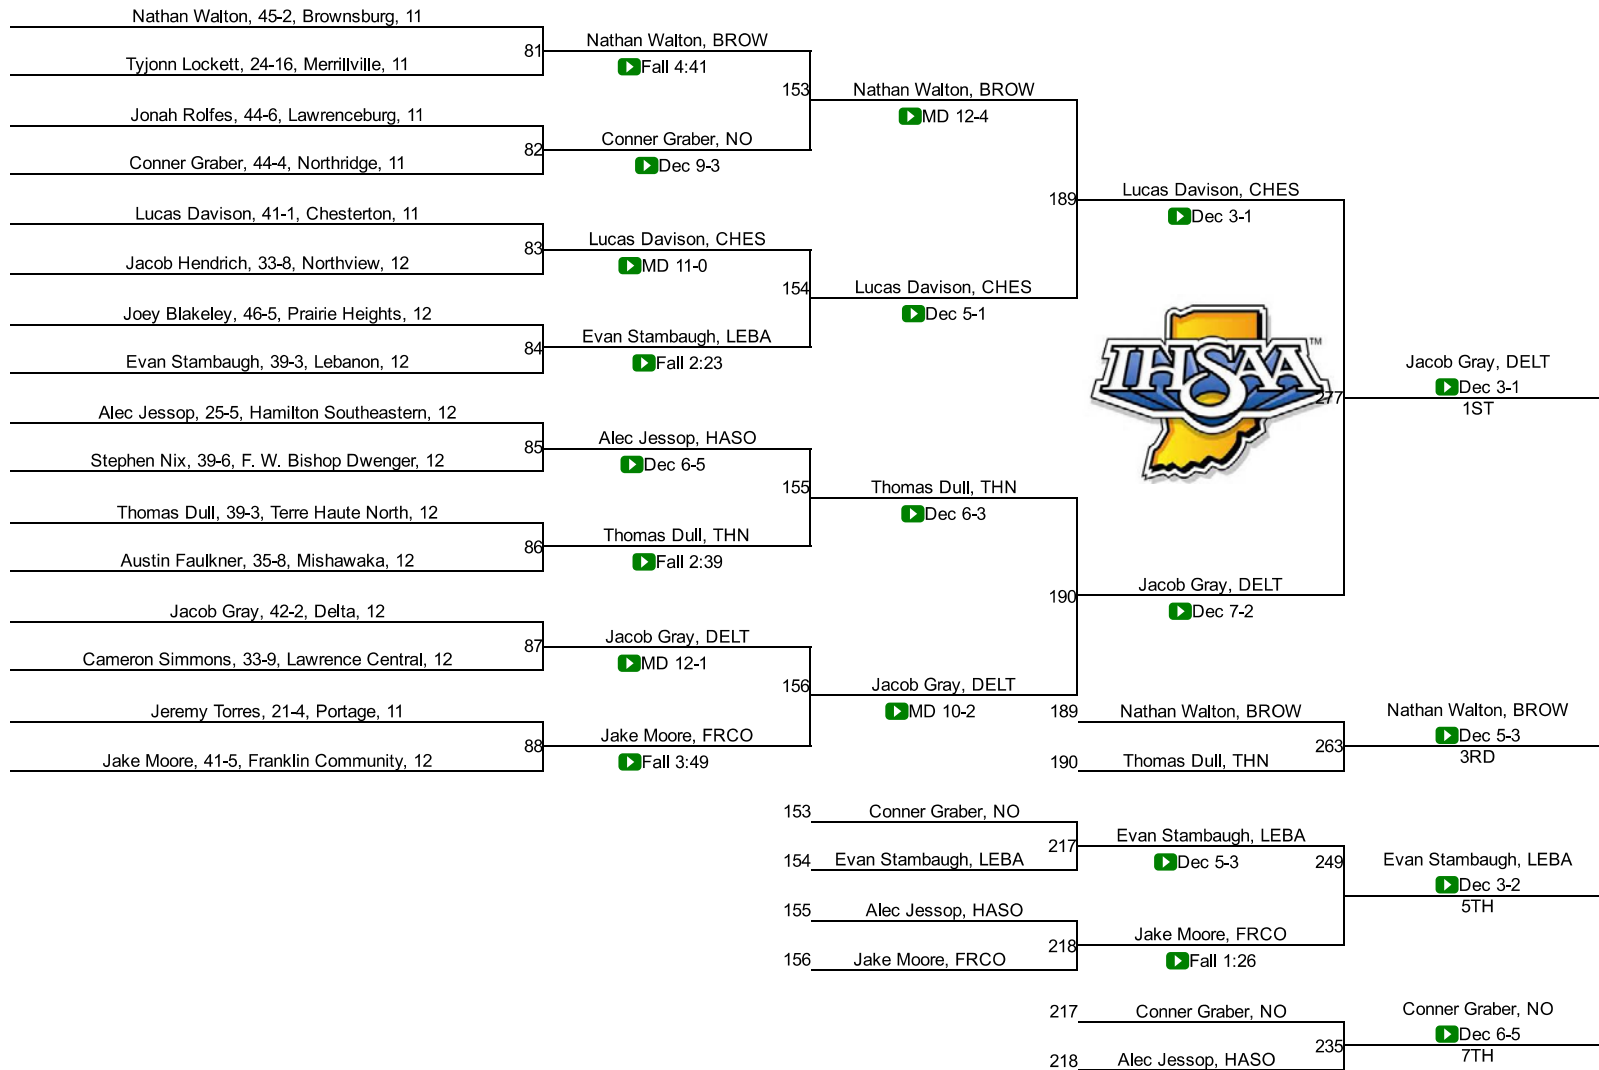

145

2017 IHSAA State Finals

2017 IHSAA State Finals

160

2017 IHSAA State Finals

170

2017 IHSAA State Finals

195

2017 IHSAA State Finals

220

2017 IHSAA State Finals

285

Team Scores

1.	Brownsburg	100.0
2.	Chesterton	80.0
3.	Indianapolis Cathedral	67.5
4.	Yorktown	67.0
5.	Portage	54.0
6.	Hobart	49.0
7.	Columbus East	47.0
8.	Monrovia	42.0
9.	Evansville Mater Dei	40.5
10.	Perry Meridian	40.0
11.	Avon	39.0
12.	Warren Central	32.0
13.	Lawrenceburg	31.0
13.	North Montgomery	31.0
15.	Elkhart Memorial	29.0
15.	Jimtown	29.0
17.	Roncalli	25.0
18.	New Palestine	24.0
18.	Shenandoah	24.0
20.	Delta	23.0
21.	Eastern (Greentown)	22.0
22.	Merrillville	19.0
22.	South Bend Washington	19.0
24.	Daleville	18.0
24.	Munster	18.0
26.	Bellmont	17.0
26.	Crown Point	17.0
26.	South Putnam	17.0
29.	Penn	16.0
30.	Lawrence North	15.0
30.	Southmont	15.0
32.	Warsaw	14.0
33.	Richmond	13.0
34.	Center Grove	11.0
34.	Mishawaka	11.0
34.	Terre Haute North	11.0
37.	East Central	10.0
37.	Griffith	10.0
39.	Floyd Central	8.0
39.	Franklin Community	8.0
39.	Harrison (wl)	8.0
39.	Lebanon	8.0
39.	North Central (Indianapolis)	8.0
44.	Carmel	6.0
44.	Culver Academies	6.0
44.	Greenfield-Central	6.0
44.	Plymouth	6.0
44.	Wawasee	6.0
44.	Westfield	6.0
50.	Ben Davis	4.0
50.	Indian Creek	4.0
50.	Jay County	4.0
50.	Mount Vernon	4.0
50.	Northridge	4.0
50.	South Bend Riley	4.0