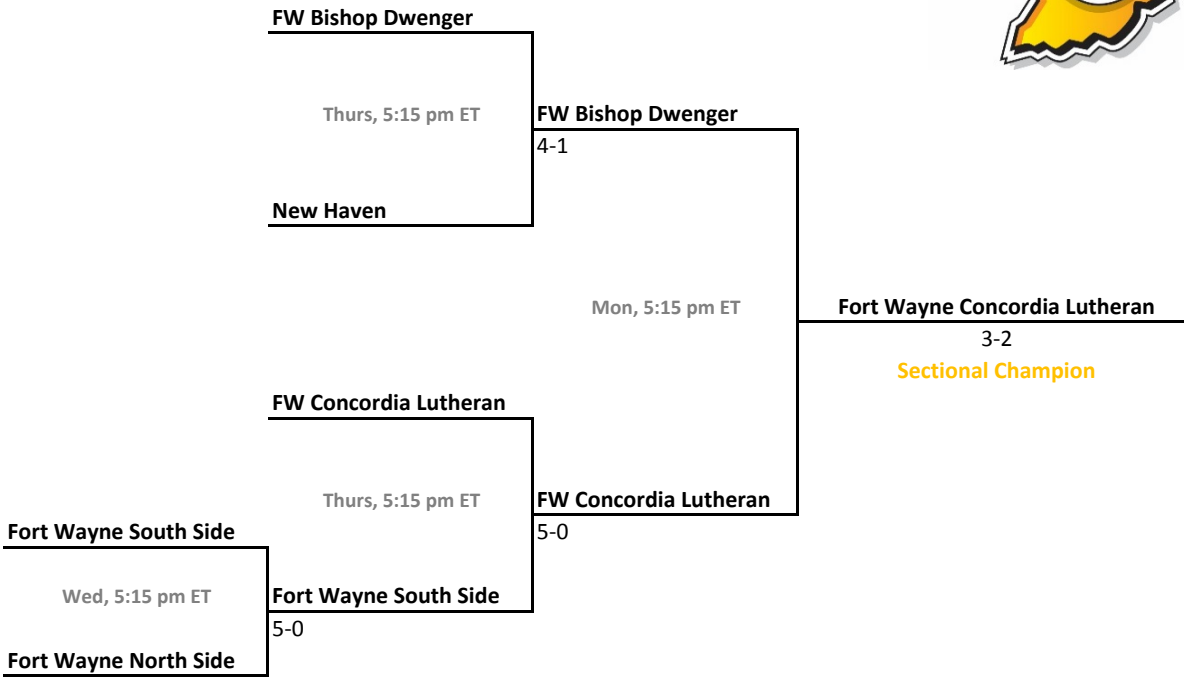

5-0

Floyd Central

5-0

2016-17 IHSAA Girls Tennis

43rd Annual Team State Tournament Series

Sectionals
May 17-20, 2017

Sectional 21 | Fort Wayne Concordia Lutheran (5 teams)

Sectional 22 | Fountain Central (5 teams)