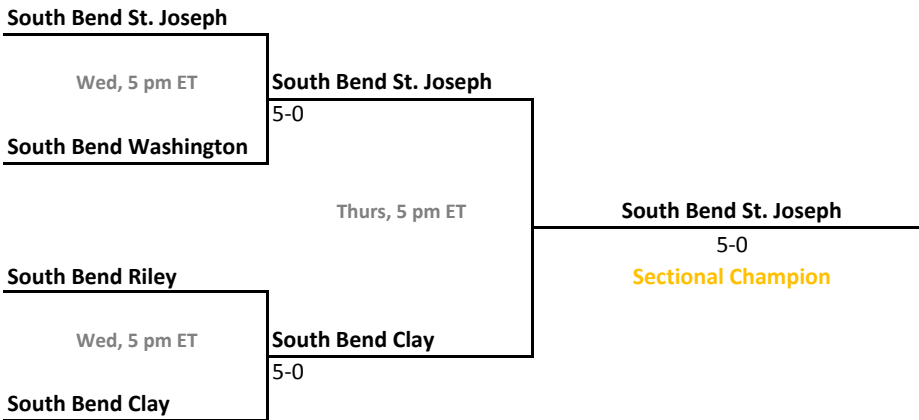

Sectionals
May 17-20, 2017

Sectional 55 | Seymour (5 teams)

Sectional 56 | Shelbyville (5 teams)

2016-17 IHSAA Girls Tennis

43rd Annual Team State Tournament Series

Sectionals
May 17-20, 2017

Sectional 57 | Silver Creek (5 teams)

Sectional 58 | South Bend St. Joseph (4 teams)

2016-17 IHSAA Girls Tennis

43rd Annual Team State Tournament Series

Sectionals
May 17-20, 2017

Sectional 59 | South Dearborn (6 teams)

Sectional 60 | Southport (5 teams)