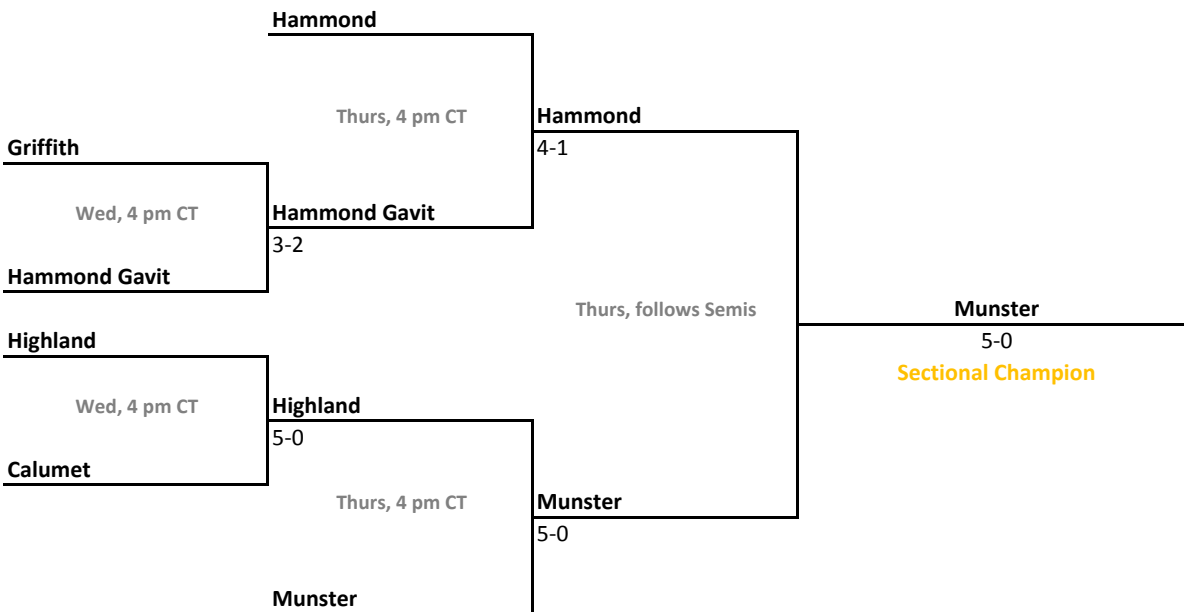

43rd Annual Team State Tournament Series

Sectionals
May 17-20, 2017

Sectional 39 | Mt. Vernon (Fortville) (5 teams)

Sectional 40 | Munster (6 teams)

2016-17 IHSAA Girls Tennis

43rd Annual Team State Tournament Series