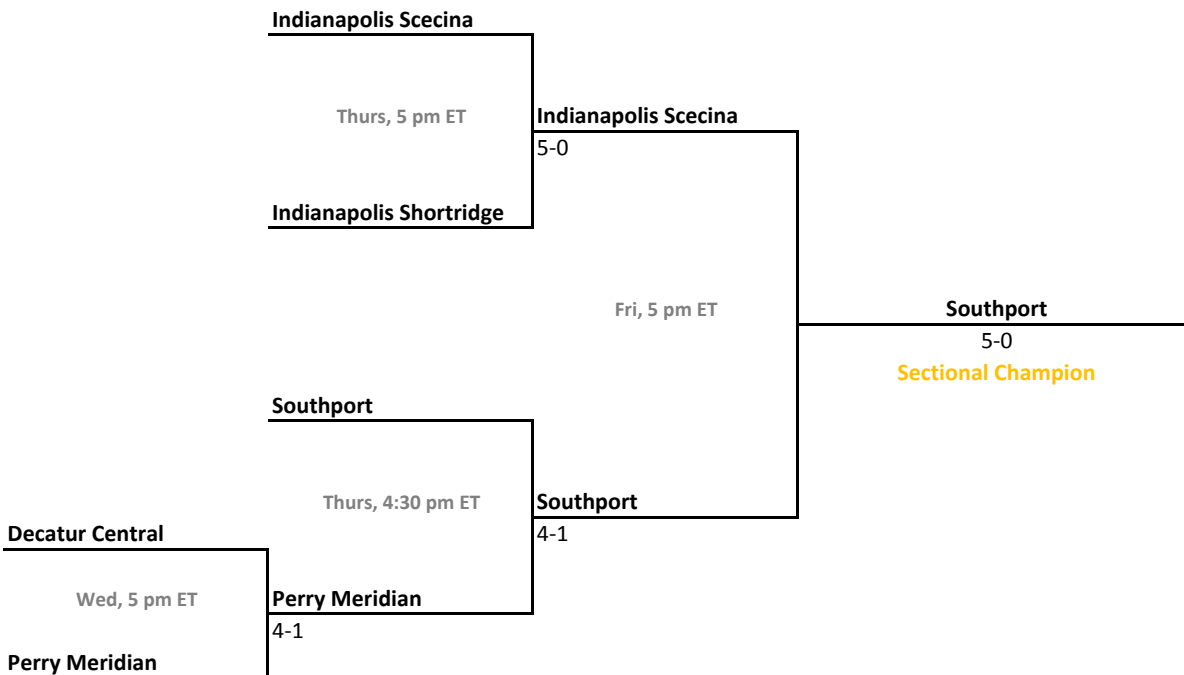

Sectional 58 | South Bend St. Joseph (4 teams)

2016-17 IHSAA Girls Tennis

43rd Annual Team State Tournament Series

Sectionals
May 17-20, 2017

Sectional 59 | South Dearborn (6 teams)

Sectional 60 | Southport (5 teams)