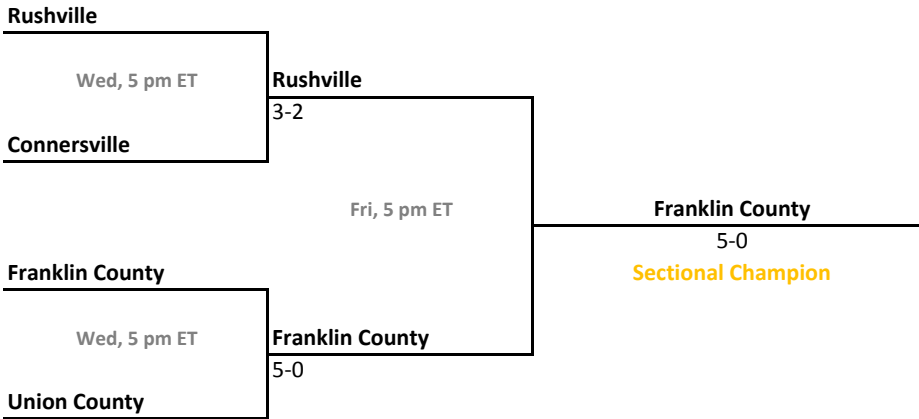

Sectional 11 | Connersville (4 teams)