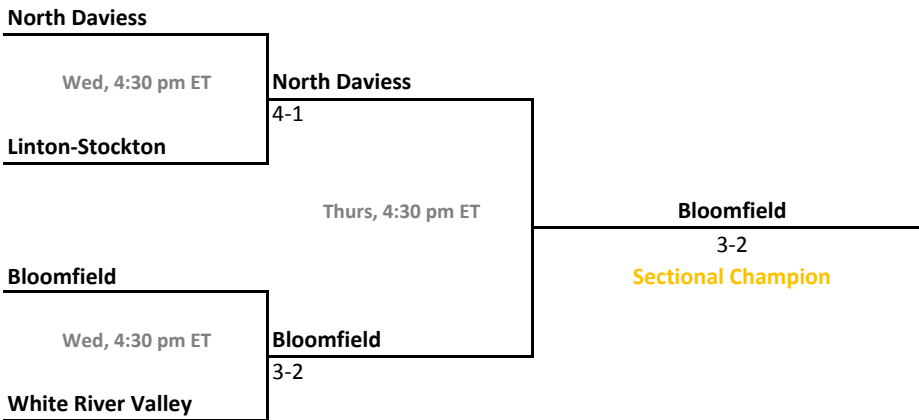

Sectional 36 | Loogootee (4 teams)

2016-17 IHSAA Girls Tennis

43rd Annual Team State Tournament Series

Sectionals
May 17-20, 2017

Sectional 37 | Marion (4 teams)

Sectional 38 | Mt. Vernon (5 teams)

2016-17 IHSAA Girls Tennis

43rd Annual Team State Tournament Series

Sectionals
May 17-20, 2017

Sectional 39 | Mt. Vernon (Fortville) (5 teams)

Sectional 40 | Munster (6 teams)

2016-17 IHSAA Girls Tennis

43rd Annual Team State Tournament Series

Sectionals
May 17-20, 2017

Sectional 41 | New Albany (4 teams)

Sectional 42 | New Castle (5 teams)

2016-17 IHSAA Girls Tennis

43rd Annual Team State Tournament Series

Sectionals
May 17-20, 2017

Sectional 43 | North Central (Indianapolis) (4 teams)

Sectional 44 | North Daviess (4 teams)

2016-17 IHSAA Girls Tennis

43rd Annual Team State Tournament Series

Sectionals
May 17-20, 2017

Sectional 45 | Northridge (4 teams)

Sectional 46 | Northview (5 teams)

2016-17 IHSAA Girls Tennis