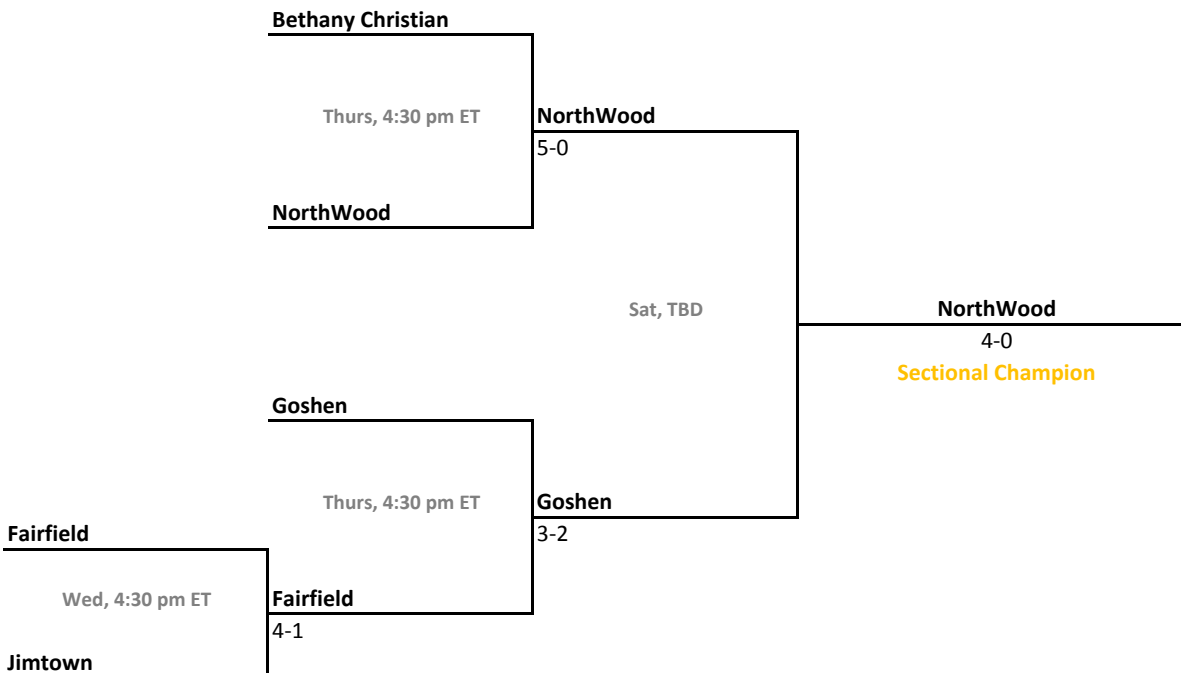

2016-17 IHSAA Girls Tennis

43rd Annual Team State Tournament Series

Sectionals
May 17-20, 2017

Sectional 23 | Franklin Central (4 teams)

Sectional 24 | Goshen (5 teams)

2016-17 IHSAA Girls Tennis

43rd Annual Team State Tournament Series