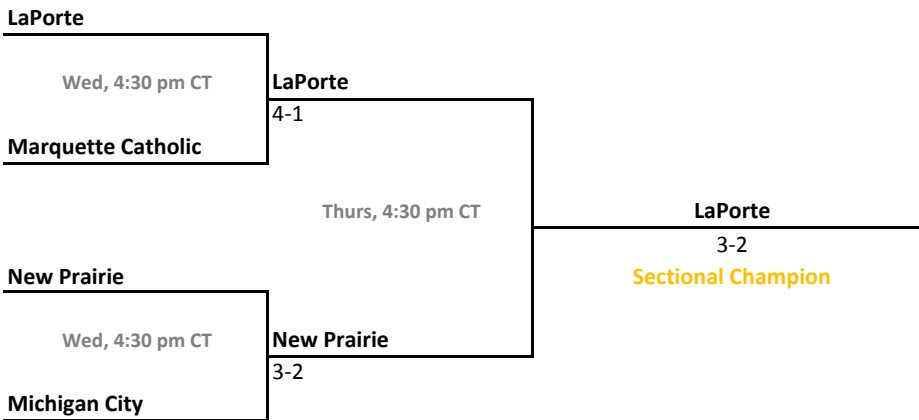

Sectionals
May 17-20, 2017

Sectional 31 | Kokomo (6 teams)

Sectional 32 | LaPorte (4 teams)

2016-17 IHSAA Girls Tennis

43rd Annual Team State Tournament Series

Sectionals
May 17-20, 2017

Sectional 35 | Logansport (5 teams)