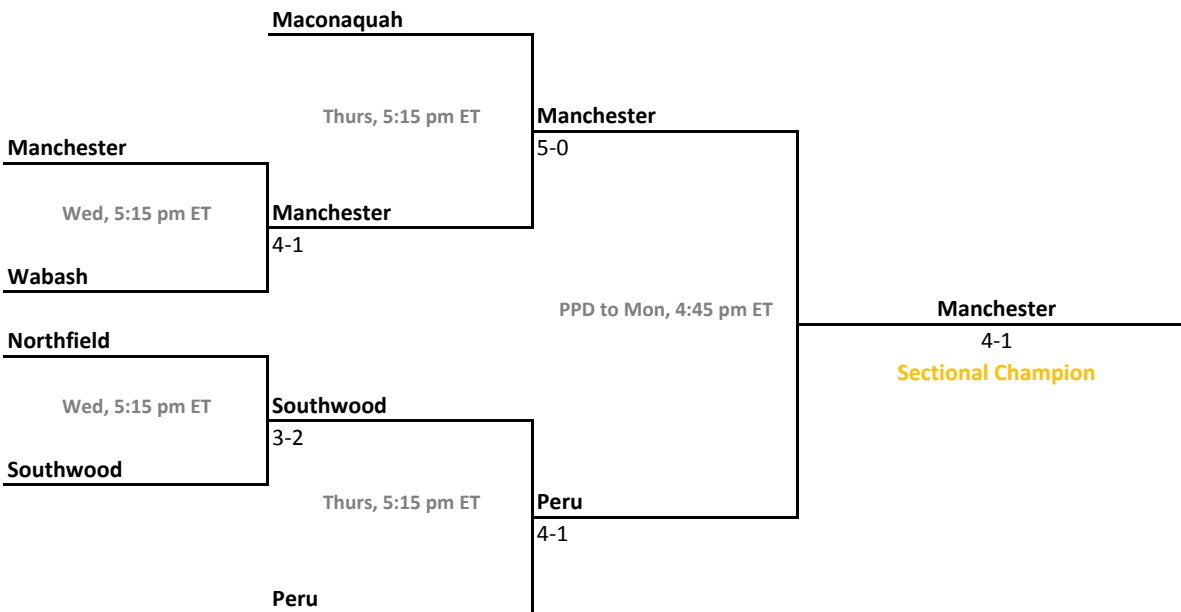

Sectional 50 | Peru (6 teams)