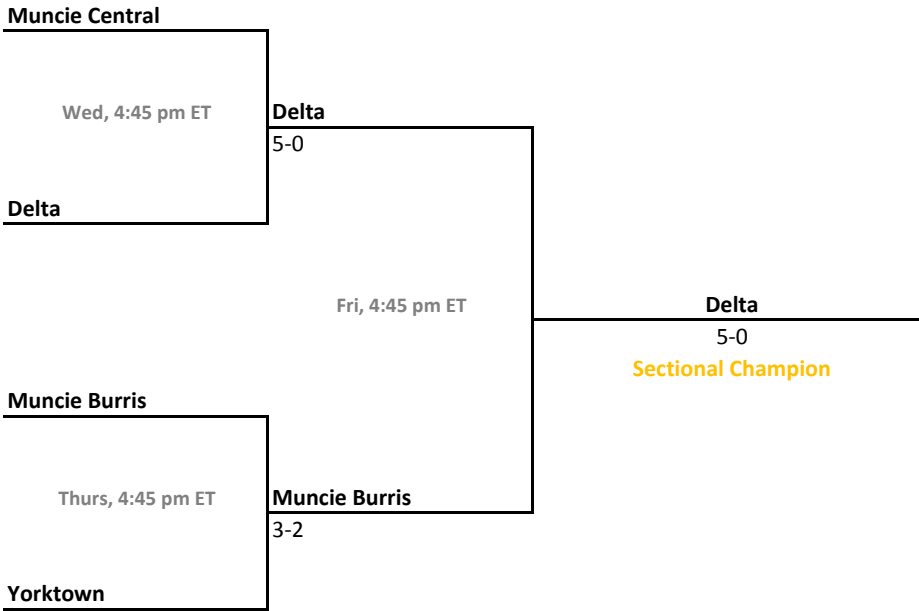

Sectional 14 | Culver Academies (4 teams)

2016-17 IHSAA Girls Tennis

43rd Annual Team State Tournament Series

Sectionals
May 17-20, 2017

Sectional 15 | Delta (5 teams)

Sectional 16 | East Noble (5 teams)

2016-17 IHSAA Girls Tennis