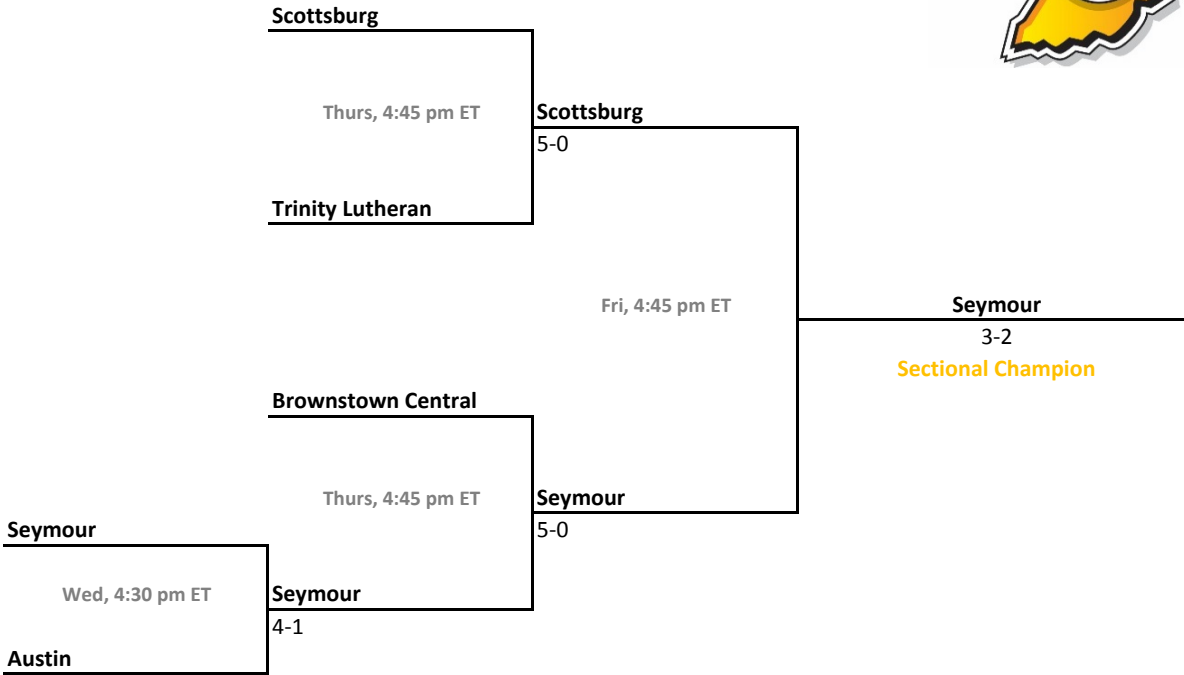

Sectional 55 | Seymour (5 teams)