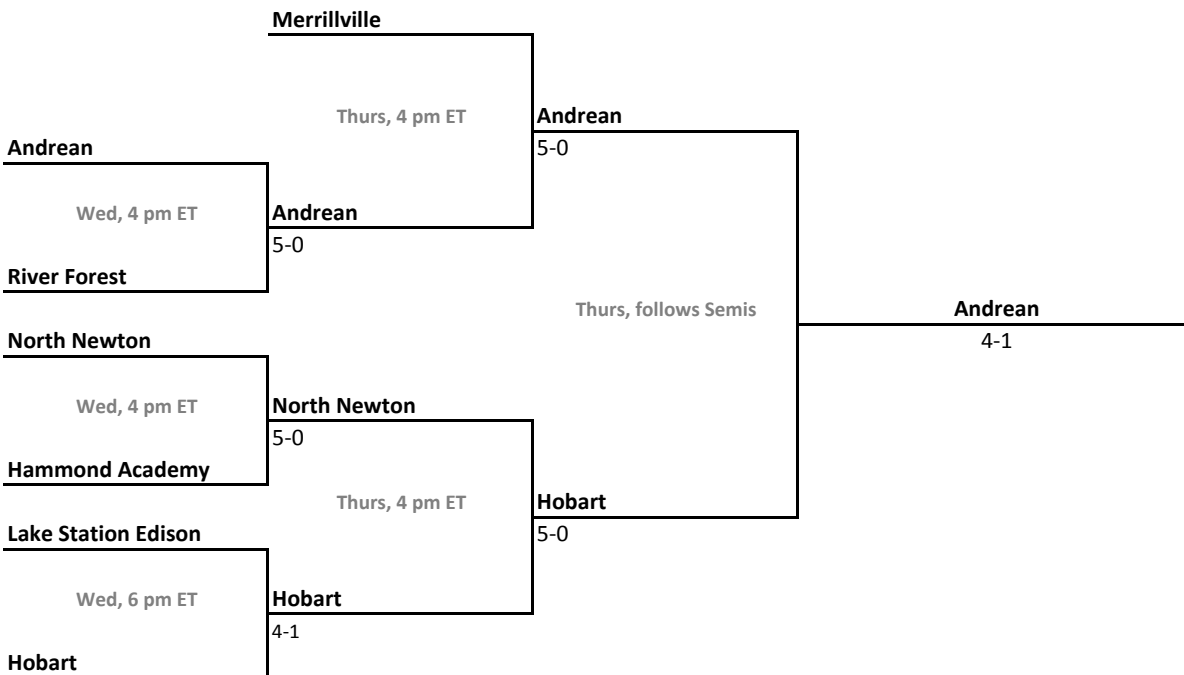

Sectional 26 | Hobart (7 teams)