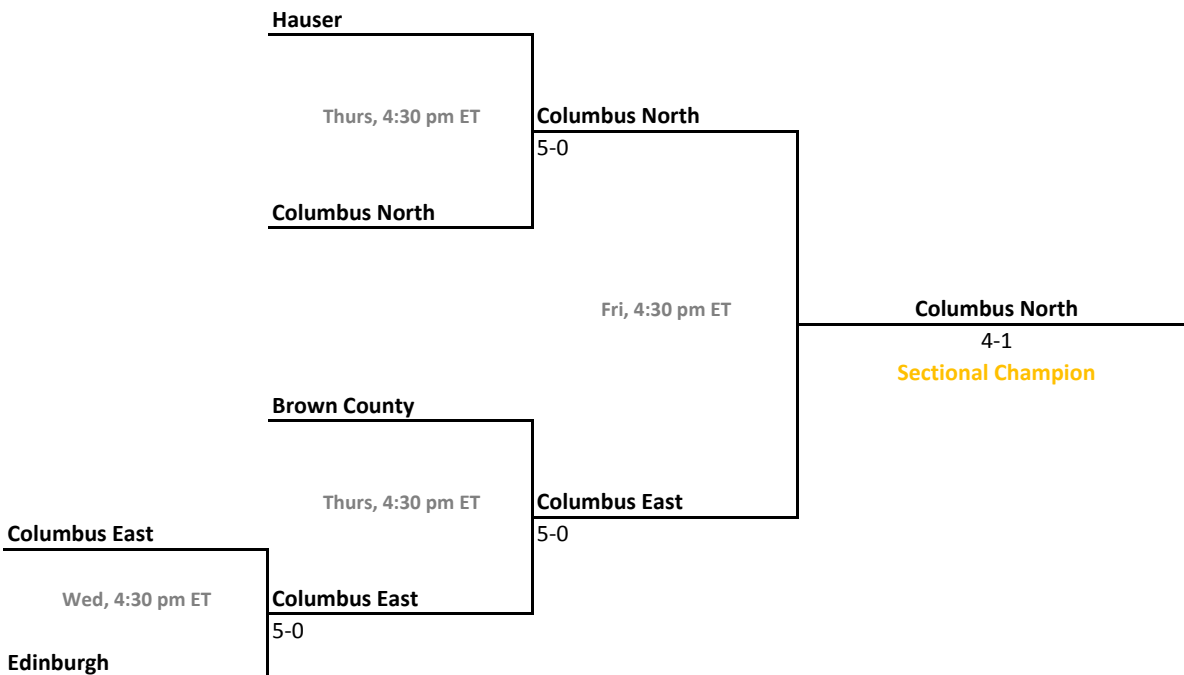

43rd Annual Team State Tournament Series

Sectionals
May 17-20, 2017

Sectional 9 | Center Grove (5 teams)

Sectional 10 | Columbus East (5 teams)

2016-17 IHSAA Girls Tennis

43rd Annual Team State Tournament Series