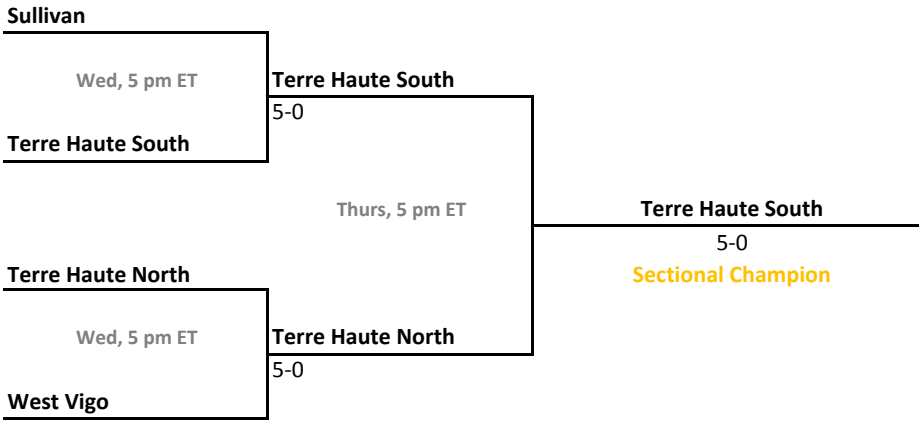

Sectional 61 | Terre Haute North (4 teams)