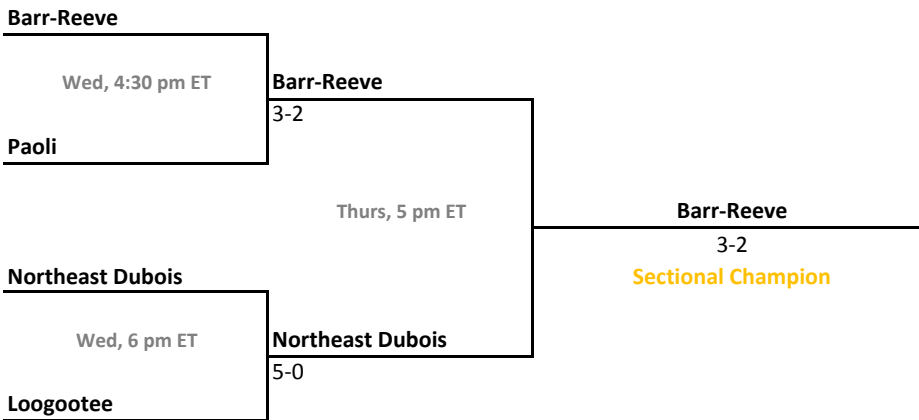

Sectional 36 | Loogootee (4 teams)