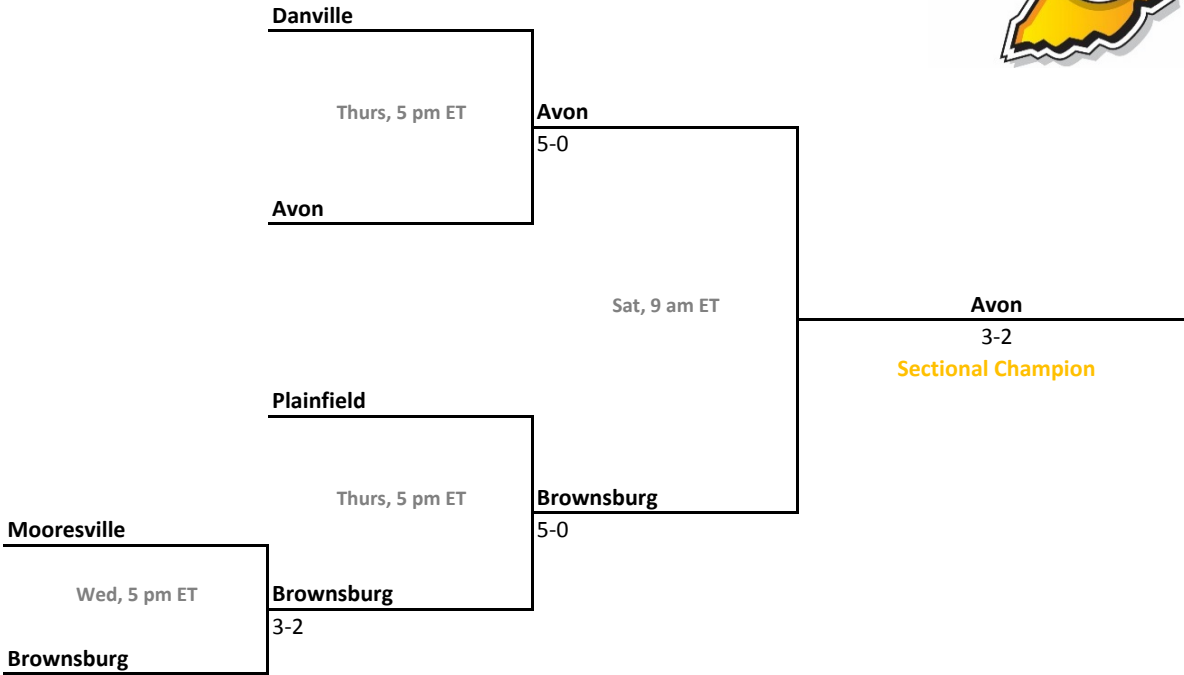

Sectional 49 | Penn (4 teams)

Sectional 50 | Peru (6 teams)

2016-17 IHSAA Girls Tennis

43rd Annual Team State Tournament Series

Sectionals
May 17-20, 2017

Sectional 51 | Plainfield (5 teams)

Sectional 52 | Portage (5 teams)