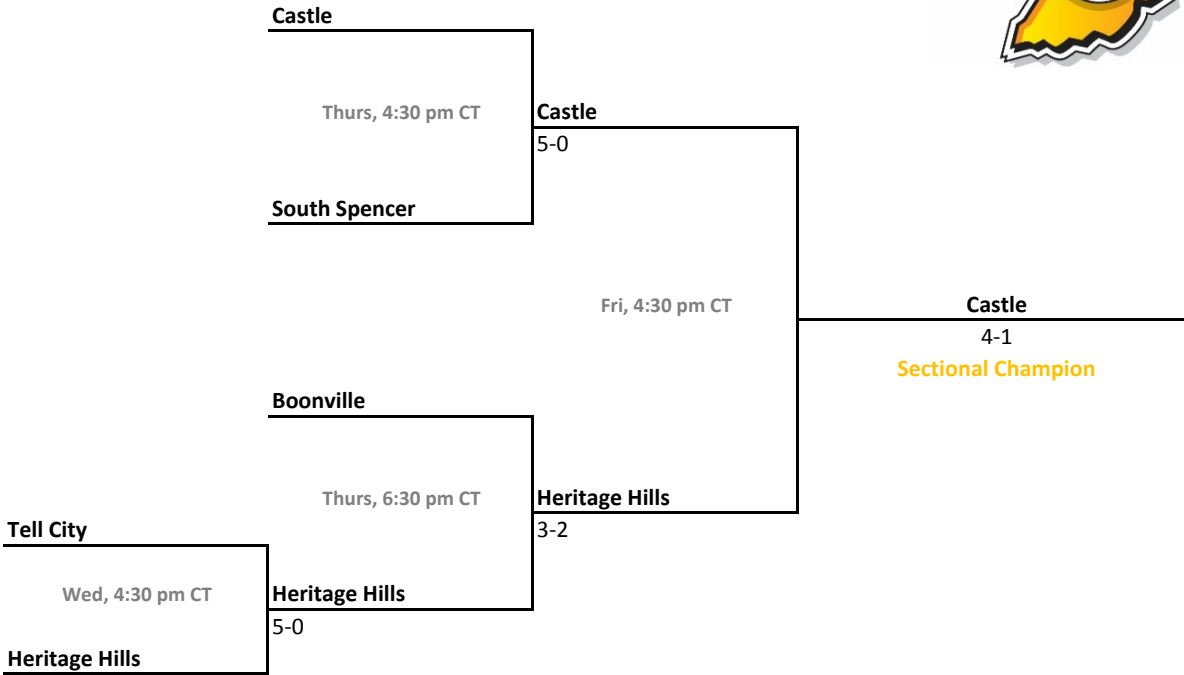

2016-17 IHSAA Girls Tennis

43rd Annual Team State Tournament Series

Sectionals
May 17-20, 2017

Sectional 1 | Anderson (6 teams)

Sectional 2 | Angola (4 teams)

2016-17 IHSAA Girls Tennis

43rd Annual Team State Tournament Series

Sectionals
May 17-20, 2017

Sectional 3 | Bedford North Lawrence (5 teams)

Sectional 4 | Ben Davis (6 teams)

2016-17 IHSAA Girls Tennis

43rd Annual Team State Tournament Series

Sectionals
May 17-20, 2017

Sectional 5 | Boonville (5 teams)