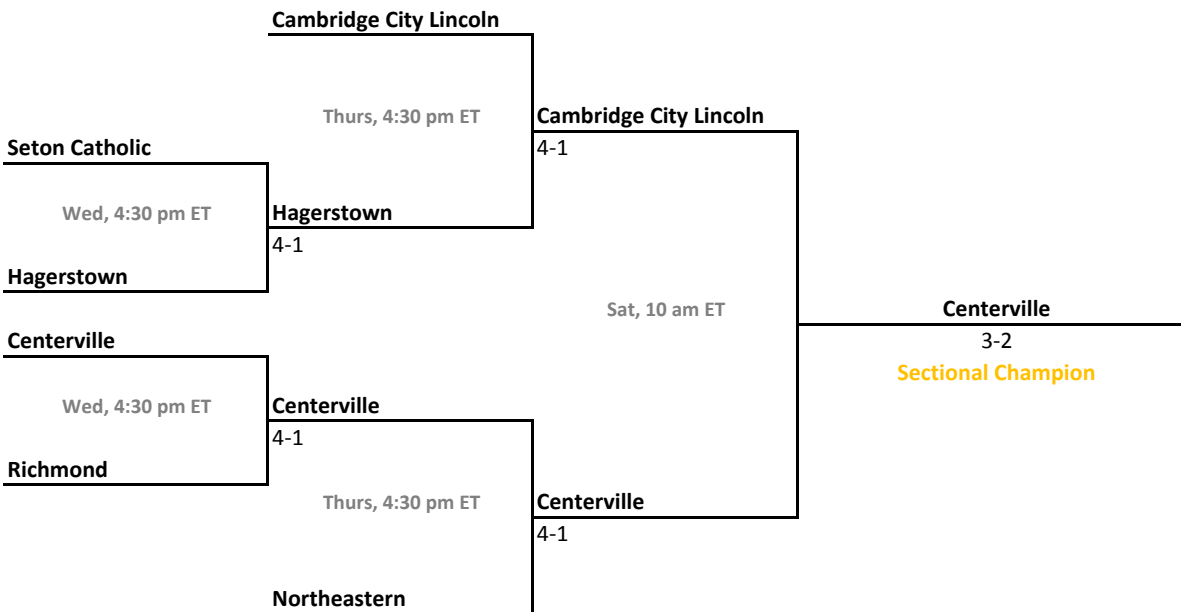

2016-17 IHSAA Girls Tennis

43rd Annual Team State Tournament Series

Sectionals
May 17-20, 2017

Sectional 53 | Princeton Community (4 teams)

Sectional 54 | Richmond (6 teams)

2016-17 IHSAA Girls Tennis

43rd Annual Team State Tournament Series