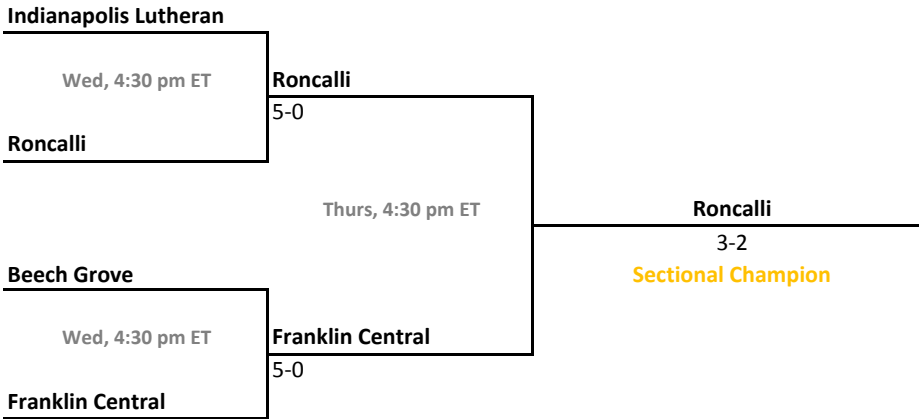

2016-17 IHSAA Girls Tennis

43rd Annual Team State Tournament Series

Sectionals
May 17-20, 2017

Sectional 23 | Franklin Central (4 teams)

Sectional 24 | Goshen (5 teams)

2016-17 IHSAA Girls Tennis

43rd Annual Team State Tournament Series