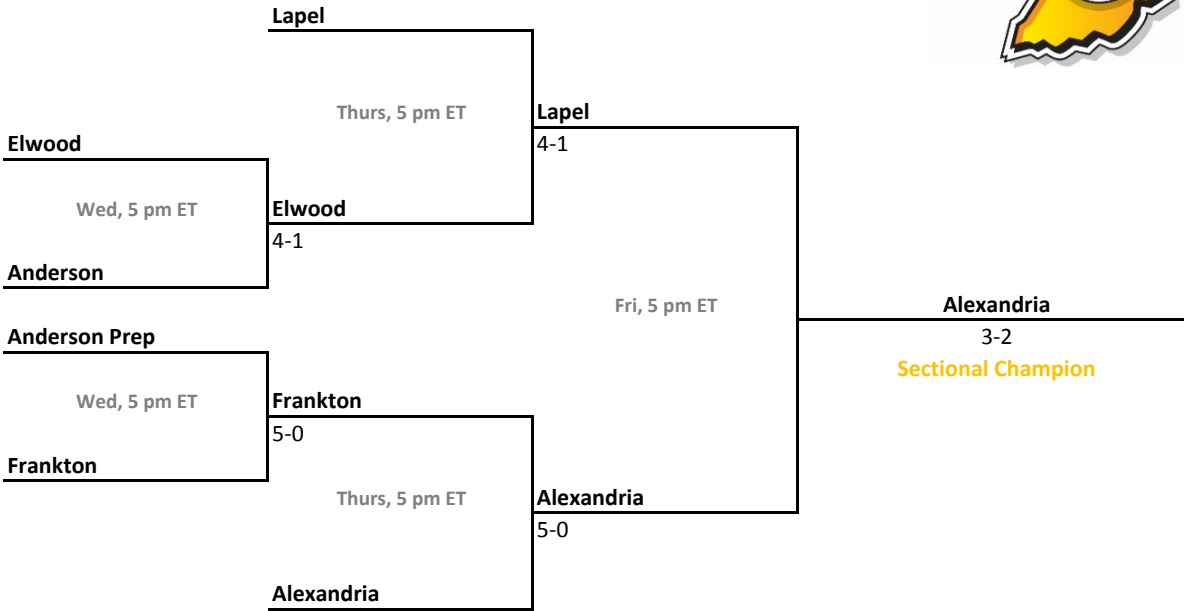

2016-17 IHSAA Girls Tennis

43rd Annual Team State Tournament Series

Sectionals
May 17-20, 2017

Sectional 1 | Anderson (6 teams)

Sectional 2 | Angola (4 teams)

2016-17 IHSAA Girls Tennis

43rd Annual Team State Tournament Series