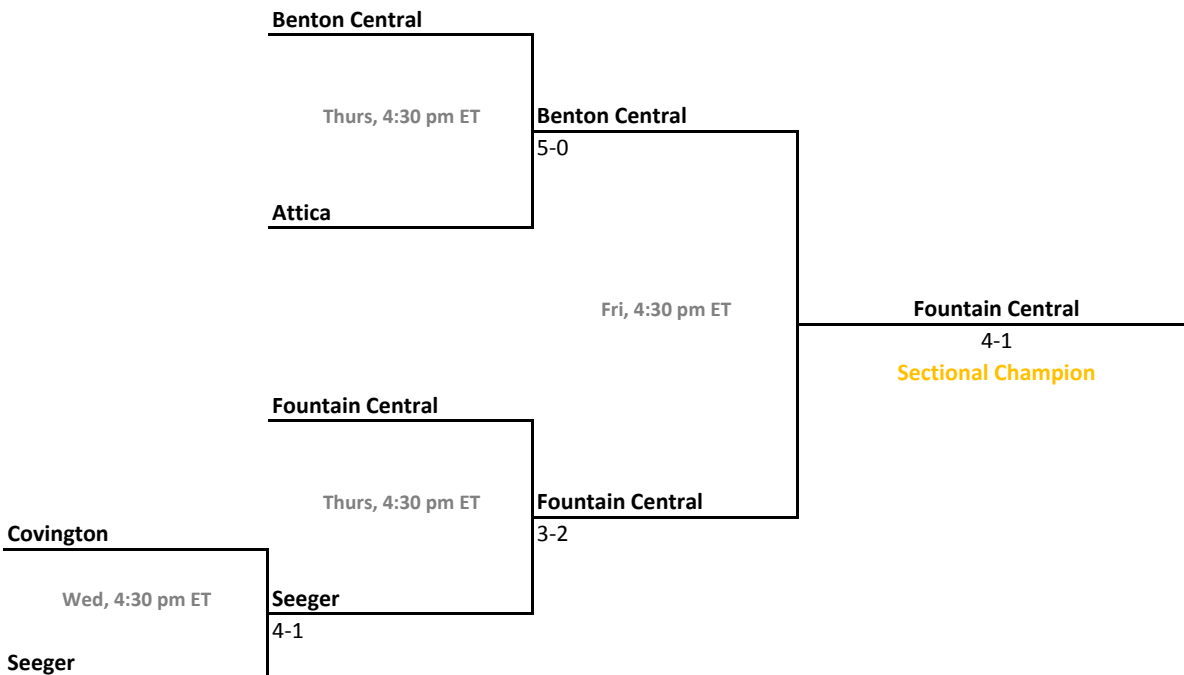

5-0

Floyd Central

5-0

2016-17 IHSAA Girls Tennis

43rd Annual Team State Tournament Series

Sectionals
May 17-20, 2017

Sectional 21 | Fort Wayne Concordia Lutheran (5 teams)

Sectional 22 | Fountain Central (5 teams)