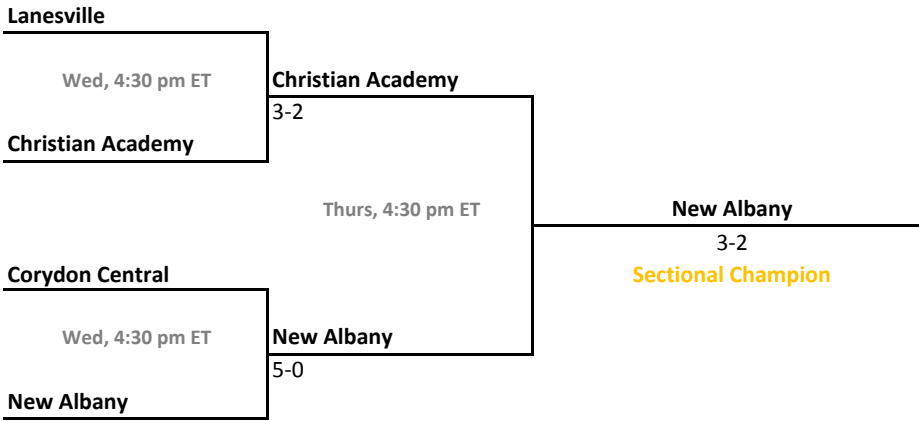

Sectional 41 | New Albany (4 teams)