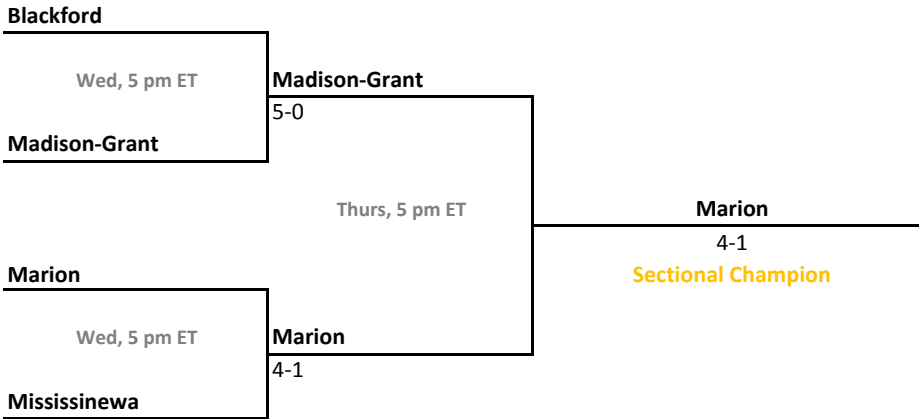

Sectional 36 | Loogootee (4 teams)

2016-17 IHSAA Girls Tennis

43rd Annual Team State Tournament Series

Sectionals
May 17-20, 2017

Sectional 37 | Marion (4 teams)

Sectional 38 | Mt. Vernon (5 teams)

2016-17 IHSAA Girls Tennis