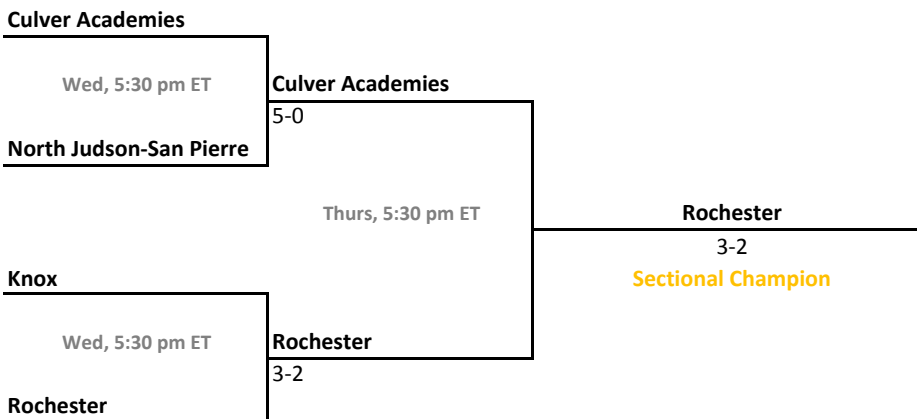

Sectional 14 | Culver Academies (4 teams)