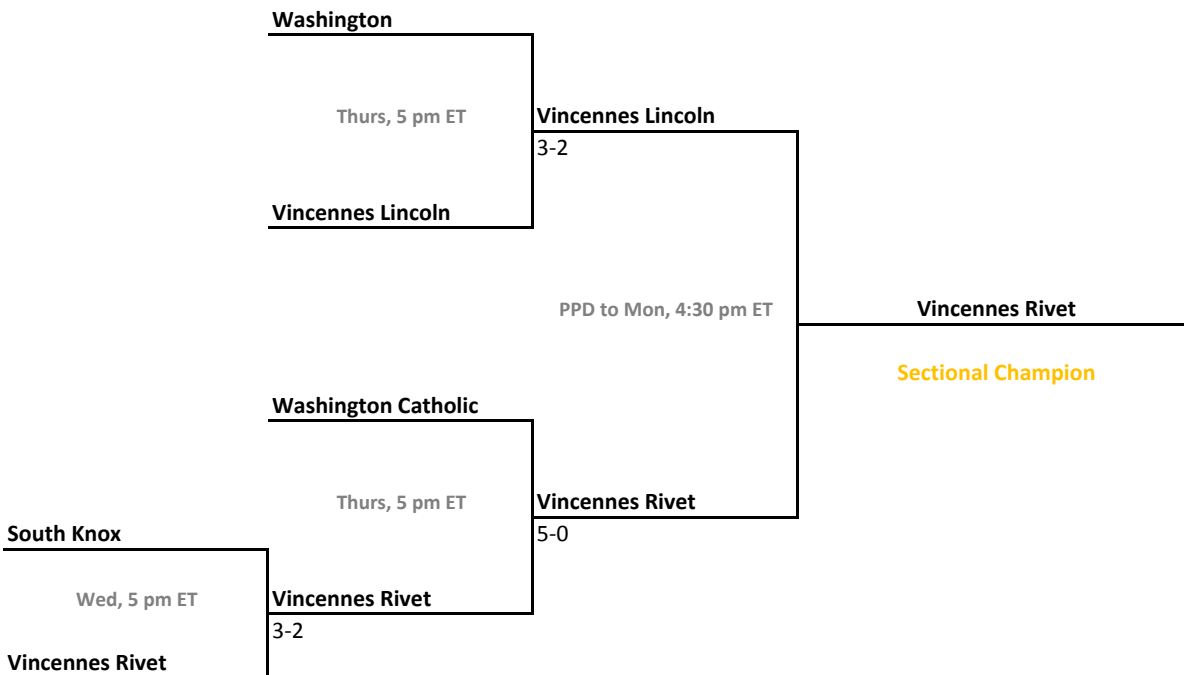

2016-17 IHSAA Girls Tennis

43rd Annual Team State Tournament Series

Sectionals
May 17-20, 2017

Sectional 61 | Terre Haute North (4 teams)

Sectional 62 | Vincennes Lincoln (5 teams)

2016-17 IHSAA Girls Tennis