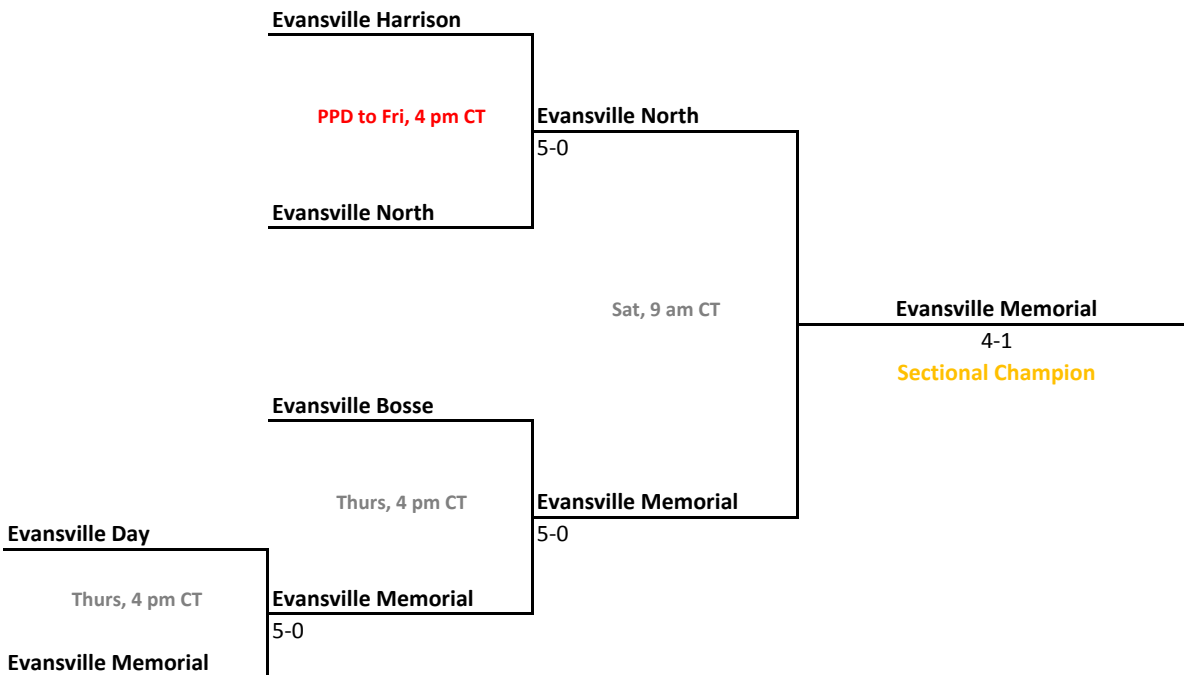

43rd Annual Team State Tournament Series

Sectionals
May 17-20, 2017

Sectional 17 | East Chicago Central (6 teams)

Sectional 18 | Evansville Bosse (5 teams)

2016-17 IHSAA Girls Tennis

43rd Annual Team State Tournament Series