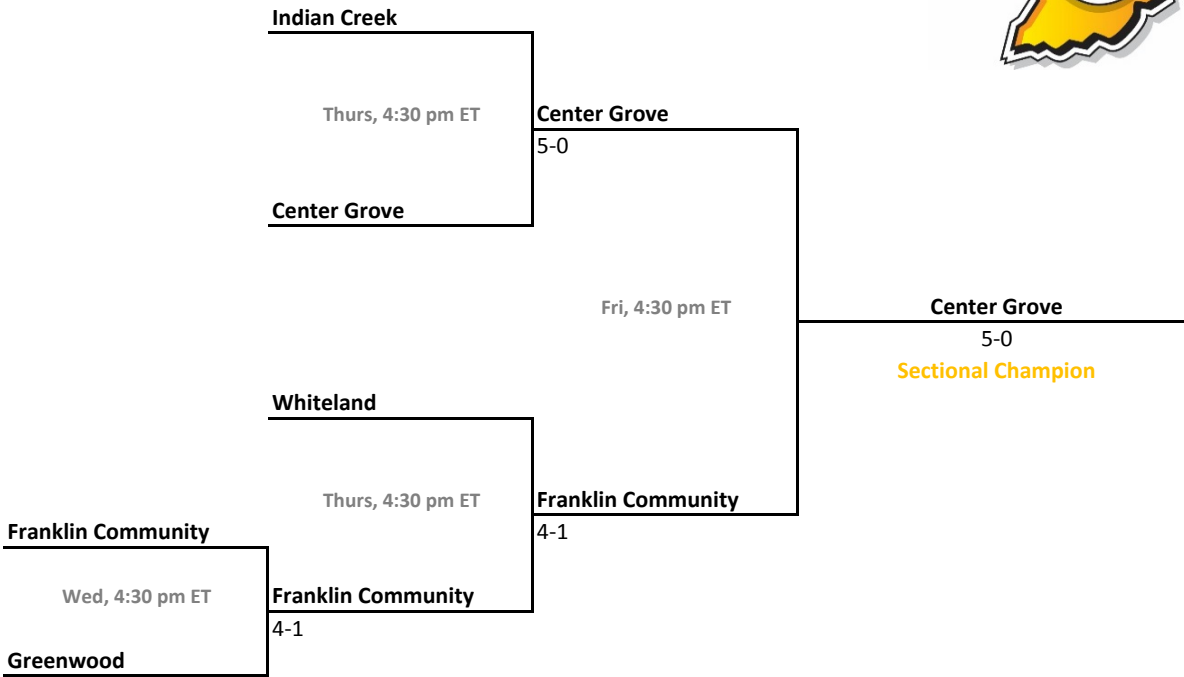

Sectional 9 | Center Grove (5 teams)