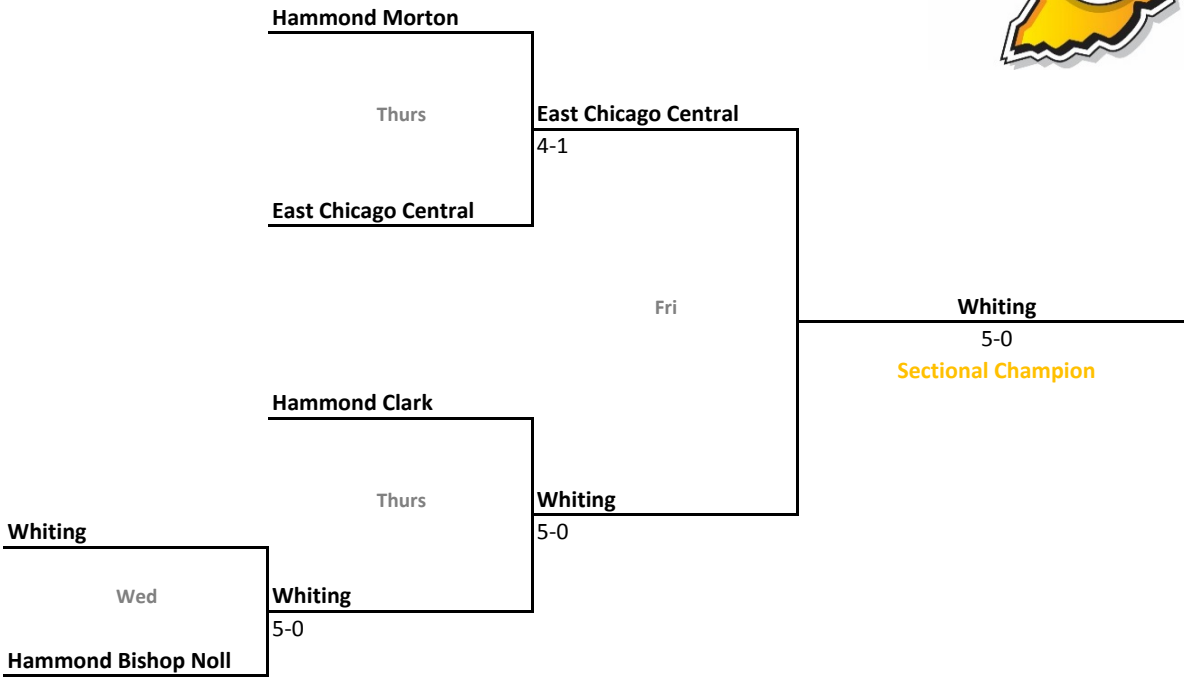

Sectional 17 | East Chicago Central (6 teams)