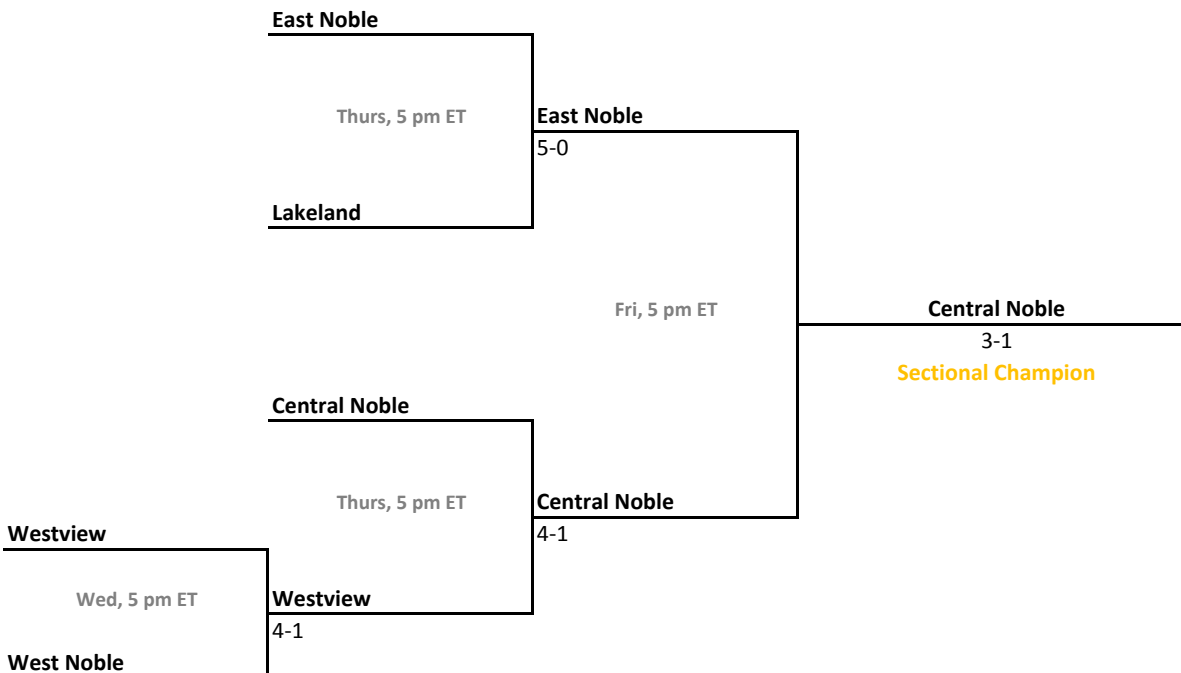

Sectional 14 | Culver Academies (4 teams)

2016-17 IHSAA Girls Tennis

43rd Annual Team State Tournament Series

Sectionals
May 17-20, 2017

Sectional 15 | Delta (5 teams)

Sectional 16 | East Noble (5 teams)

2016-17 IHSAA Girls Tennis