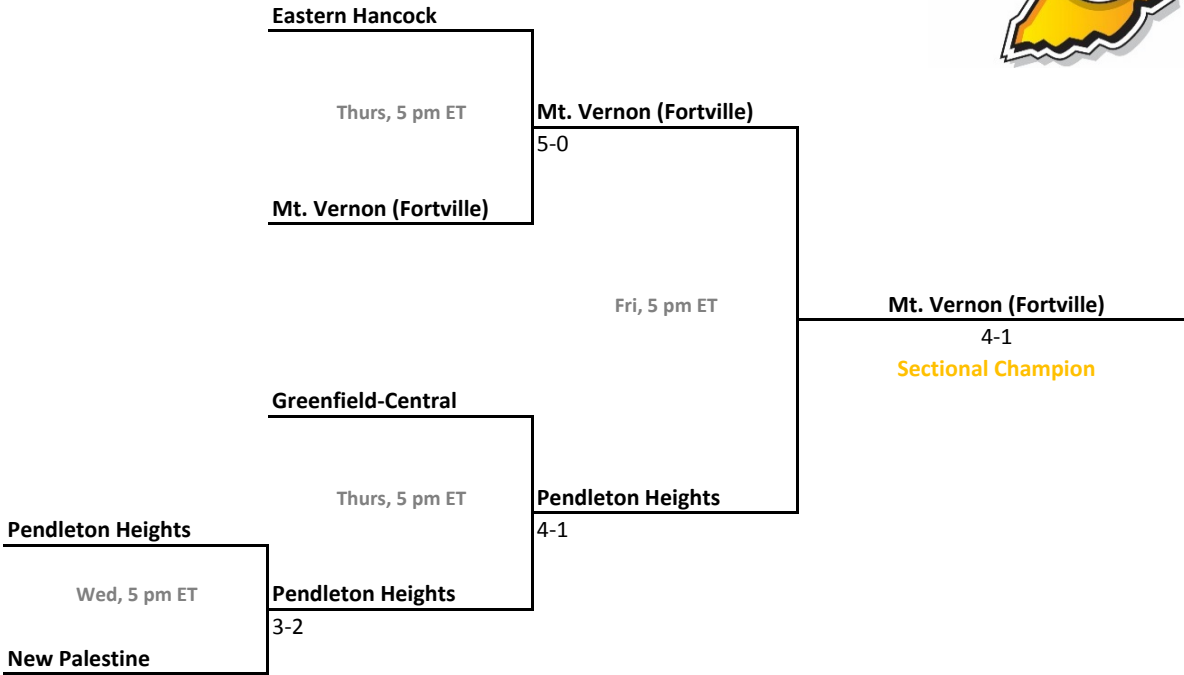

Sectional 39 | Mt. Vernon (Fortville) (5 teams)