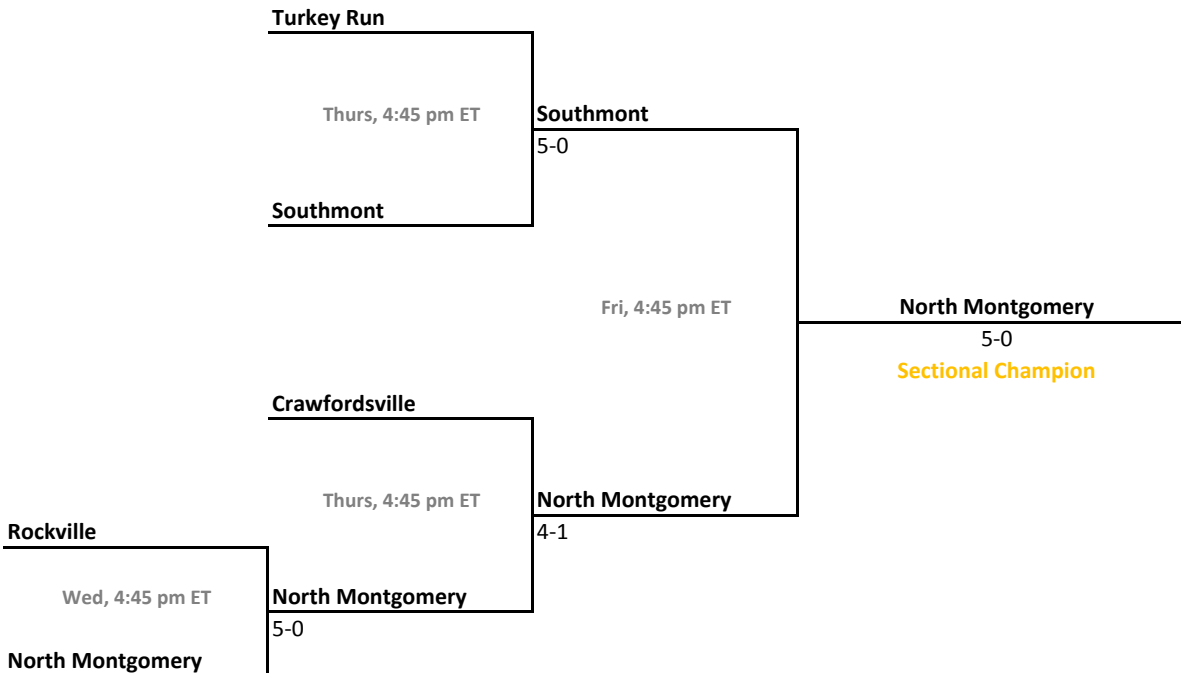

Sectional 12 | Crawfordsville (5 teams)