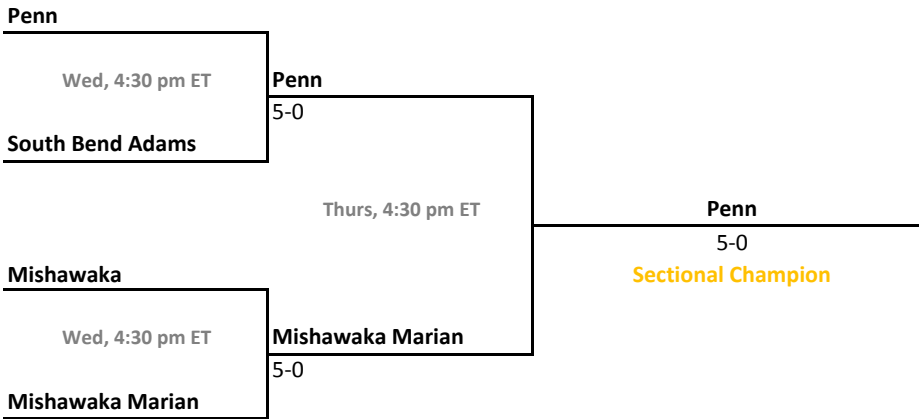

43rd Annual Team State Tournament Series

Sectionals
May 17-20, 2017

Sectional 47 | Norwell (6 teams)

Sectional 48 | Park Tudor (5 teams)

2016-17 IHSAA Girls Tennis

43rd Annual Team State Tournament Series

Sectionals
May 17-20, 2017

Sectional 49 | Penn (4 teams)

Sectional 50 | Peru (6 teams)

2016-17 IHSAA Girls Tennis

43rd Annual Team State Tournament Series

Sectionals
May 17-20, 2017

Sectional 51 | Plainfield (5 teams)

Sectional 52 | Portage (5 teams)