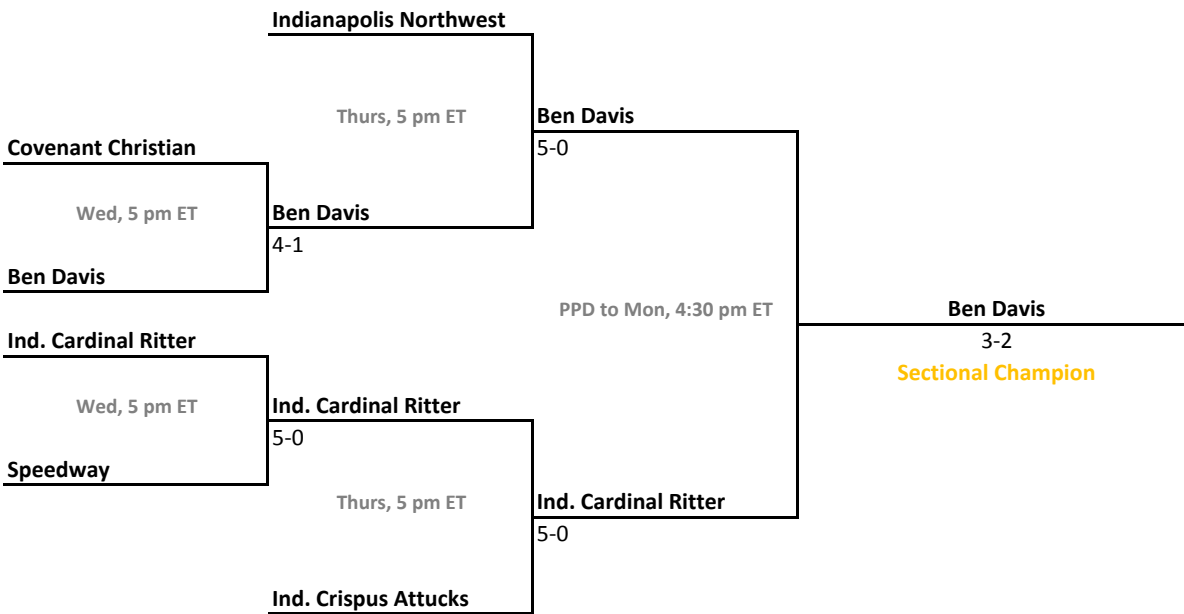

Sectional 4 | Ben Davis (6 teams)