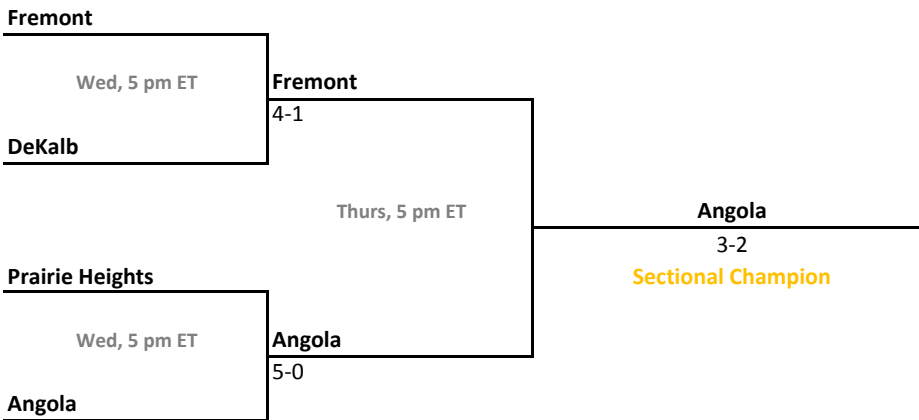

2016-17 IHSAA Girls Tennis

43rd Annual Team State Tournament Series

Sectionals
May 17-20, 2017

Sectional 1 | Anderson (6 teams)

Sectional 2 | Angola (4 teams)

2016-17 IHSAA Girls Tennis

43rd Annual Team State Tournament Series