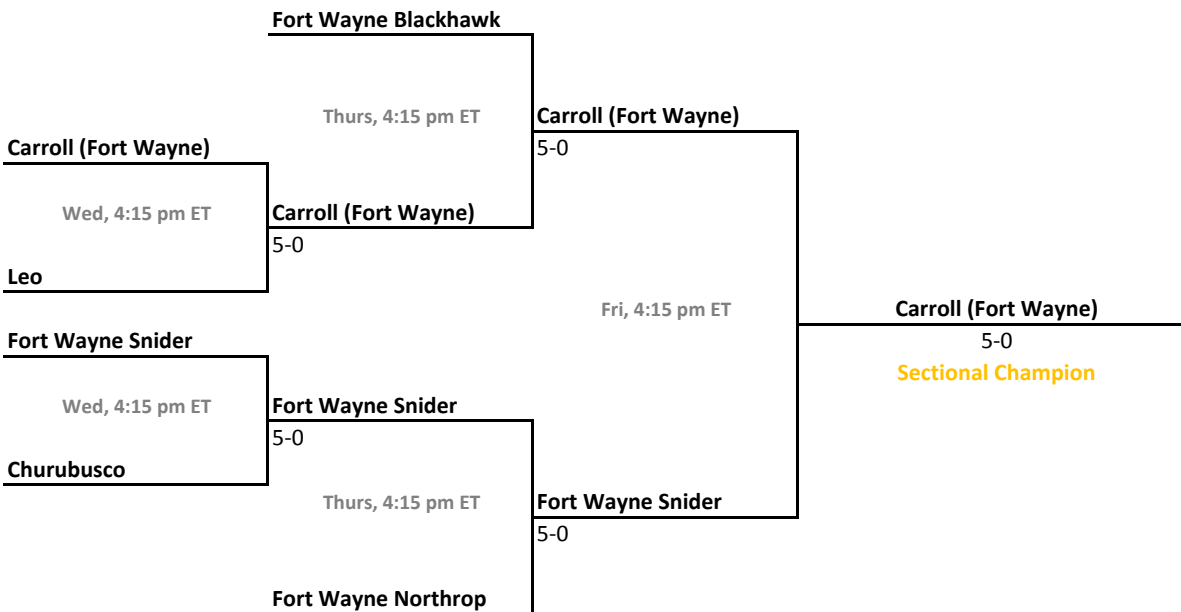

Sectional 6 | Bremen (5 teams)

2016-17 IHSAA Girls Tennis

43rd Annual Team State Tournament Series

Sectionals
May 17-20, 2017

Sectional 7 | Carmel (4 teams)

Sectional 8 | Carroll (Fort Wayne) (6 teams)

2016-17 IHSAA Girls Tennis

43rd Annual Team State Tournament Series

Sectionals
May 17-20, 2017

Sectional 9 | Center Grove (5 teams)

Sectional 10 | Columbus East (5 teams)

2016-17 IHSAA Girls Tennis

43rd Annual Team State Tournament Series