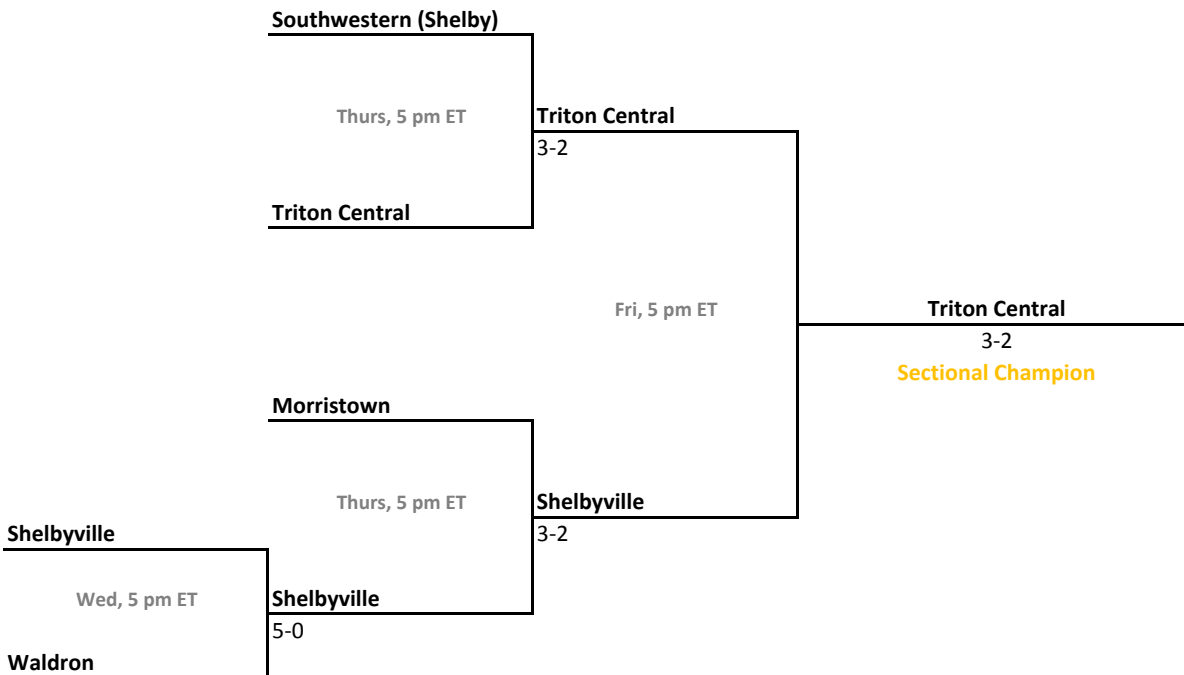

Sectional 56 | Shelbyville (5 teams)