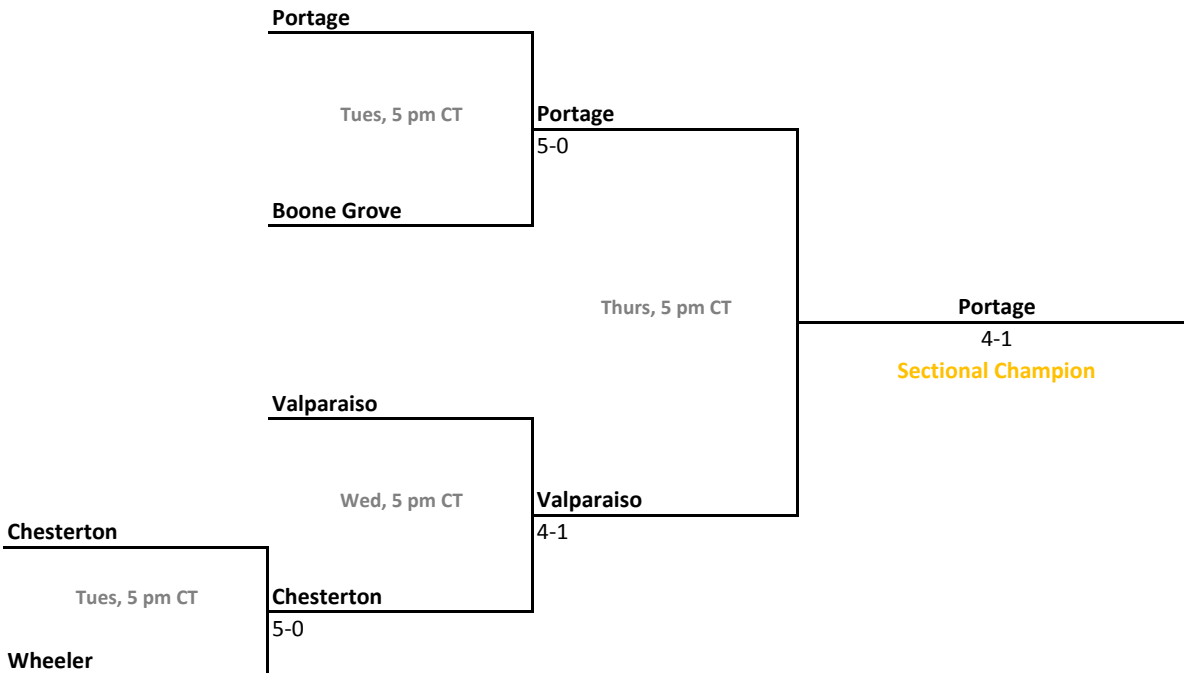

Sectional 49 | Penn (4 teams)

Sectional 50 | Peru (6 teams)

2016-17 IHSAA Girls Tennis

43rd Annual Team State Tournament Series

Sectionals
May 17-20, 2017

Sectional 51 | Plainfield (5 teams)

Sectional 52 | Portage (5 teams)