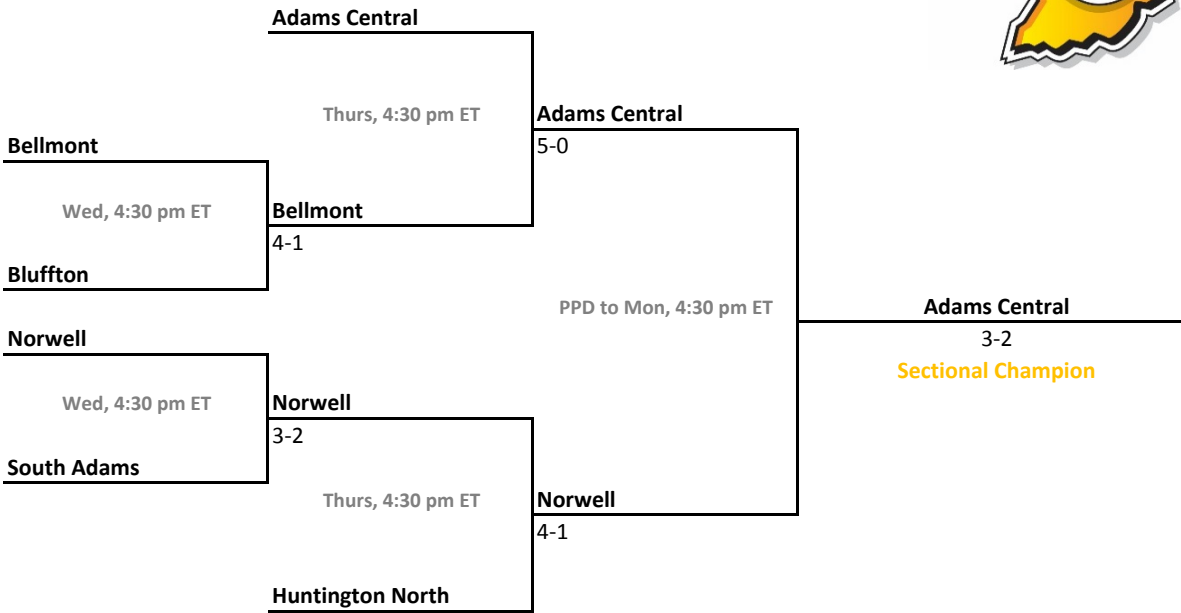

Sectional 47 | Norwell (6 teams)