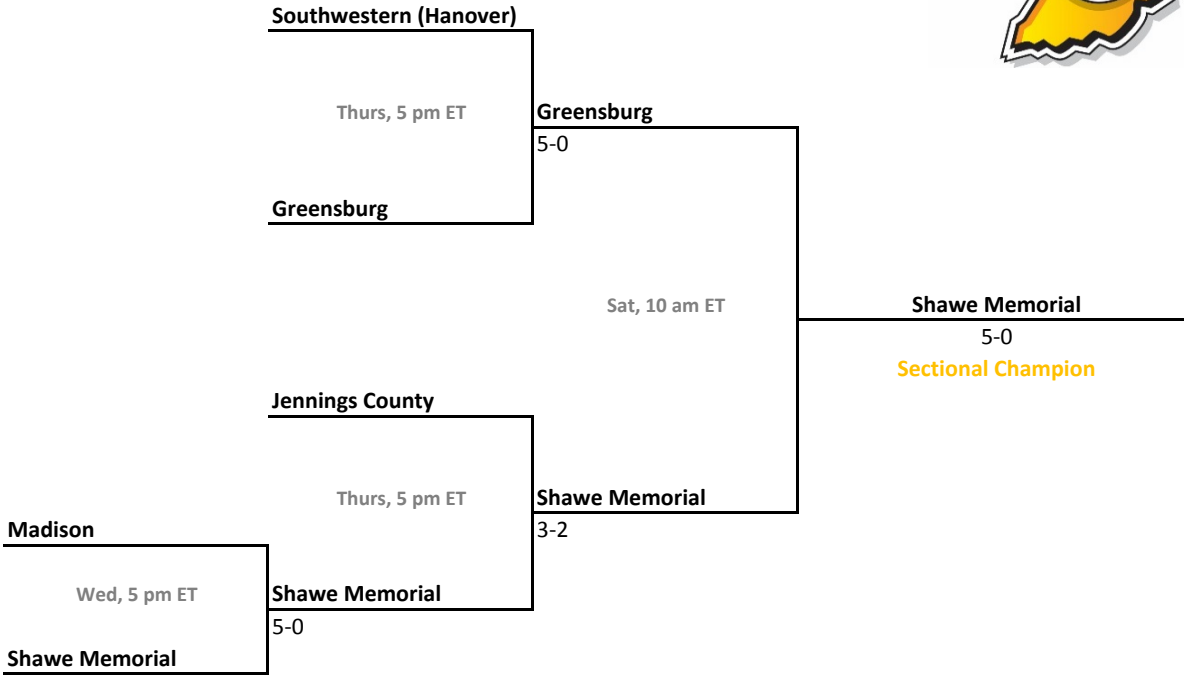

Sectional 25 | Greensburg (5 teams)