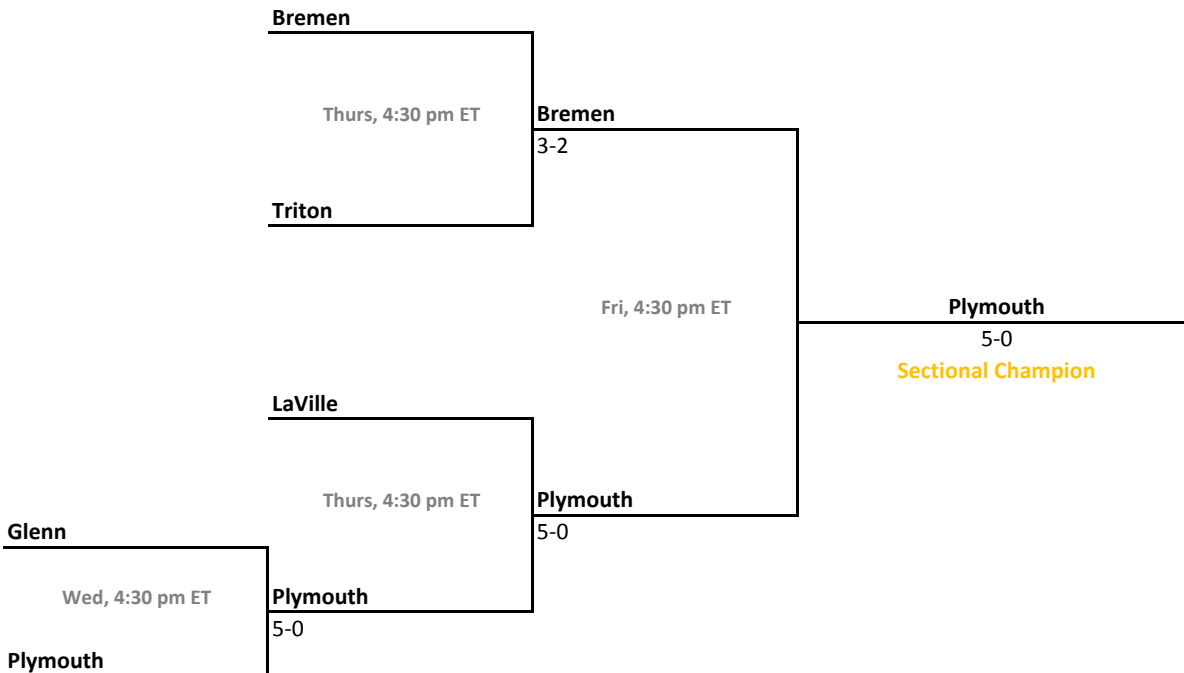

Sectional 6 | Bremen (5 teams)