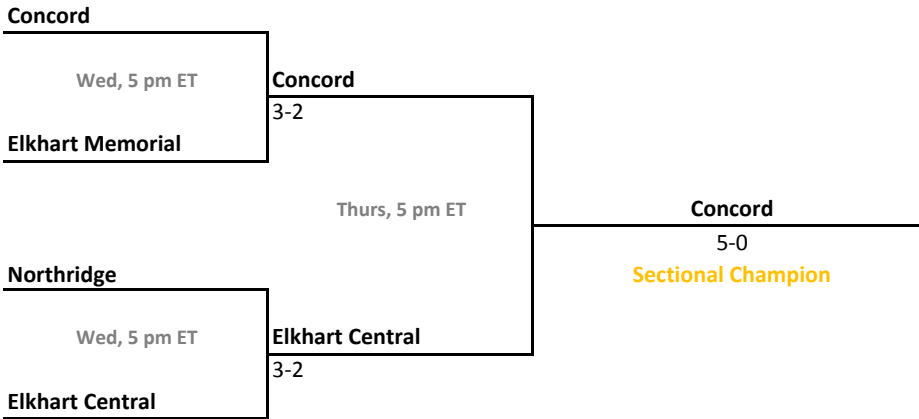

Sectional 44 | North Daviess (4 teams)

2016-17 IHSAA Girls Tennis

43rd Annual Team State Tournament Series

Sectionals
May 17-20, 2017

Sectional 45 | Northridge (4 teams)

Sectional 46 | Northview (5 teams)

2016-17 IHSAA Girls Tennis