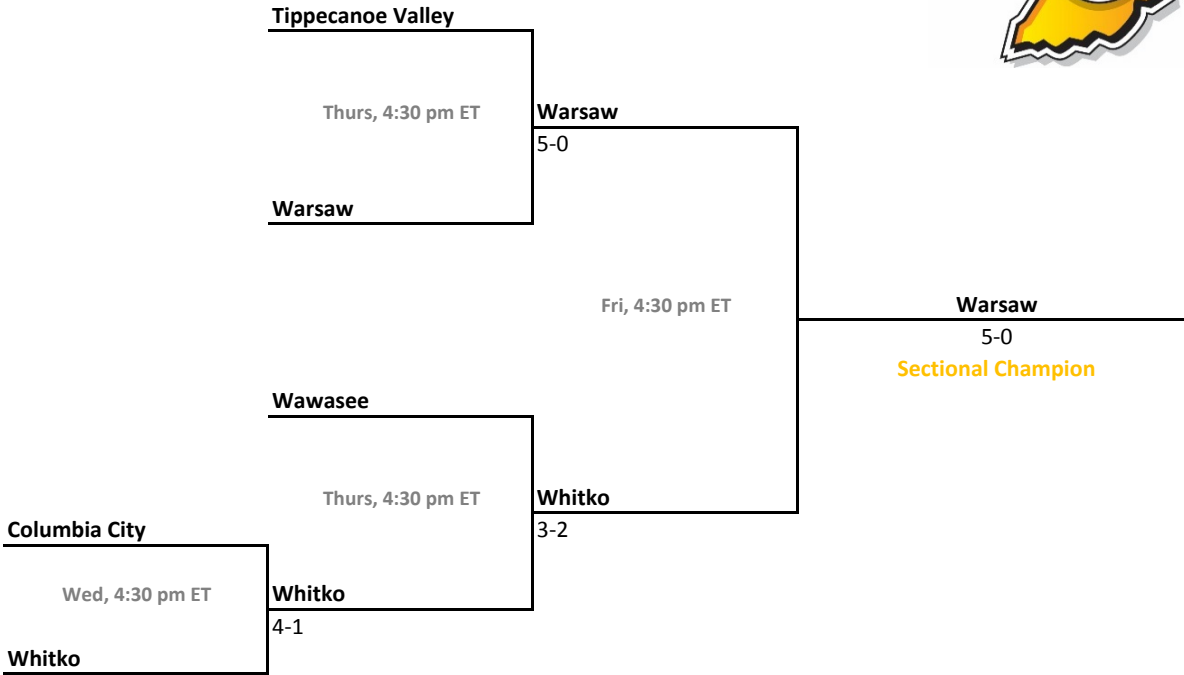

Sectional 63 | Warsaw Community (5 teams)