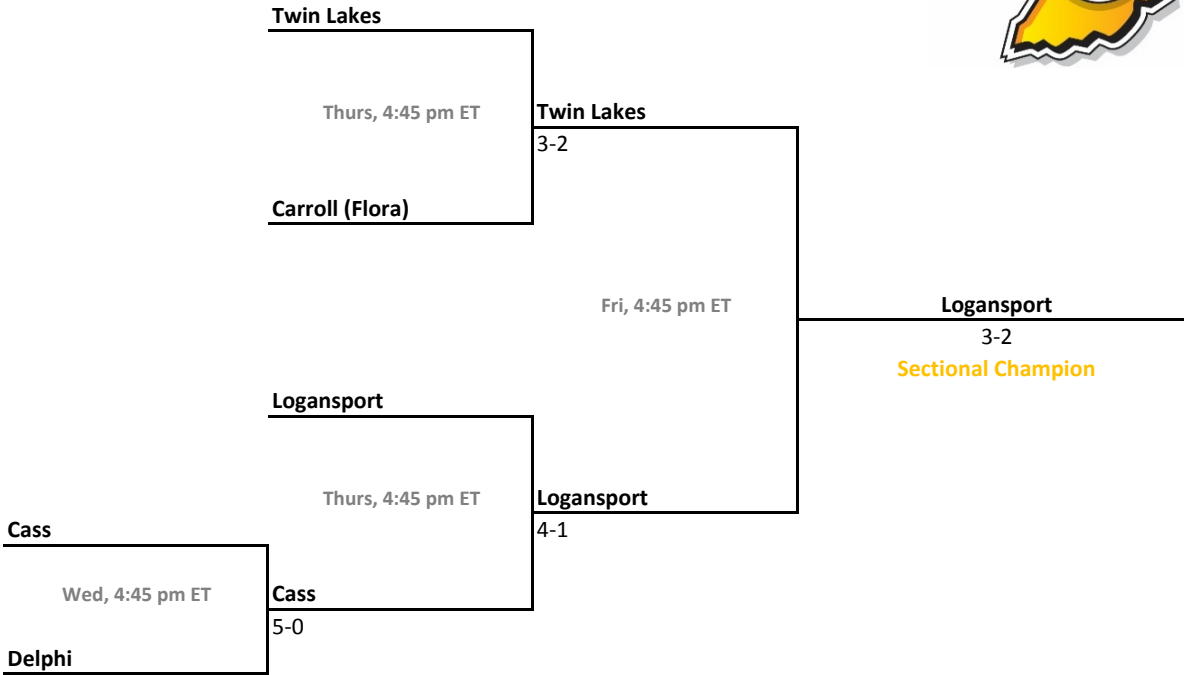

Sectionals
May 17-20, 2017

Sectional 31 | Kokomo (6 teams)

Sectional 32 | LaPorte (4 teams)

2016-17 IHSAA Girls Tennis

43rd Annual Team State Tournament Series

Sectionals
May 17-20, 2017

Sectional 35 | Logansport (5 teams)