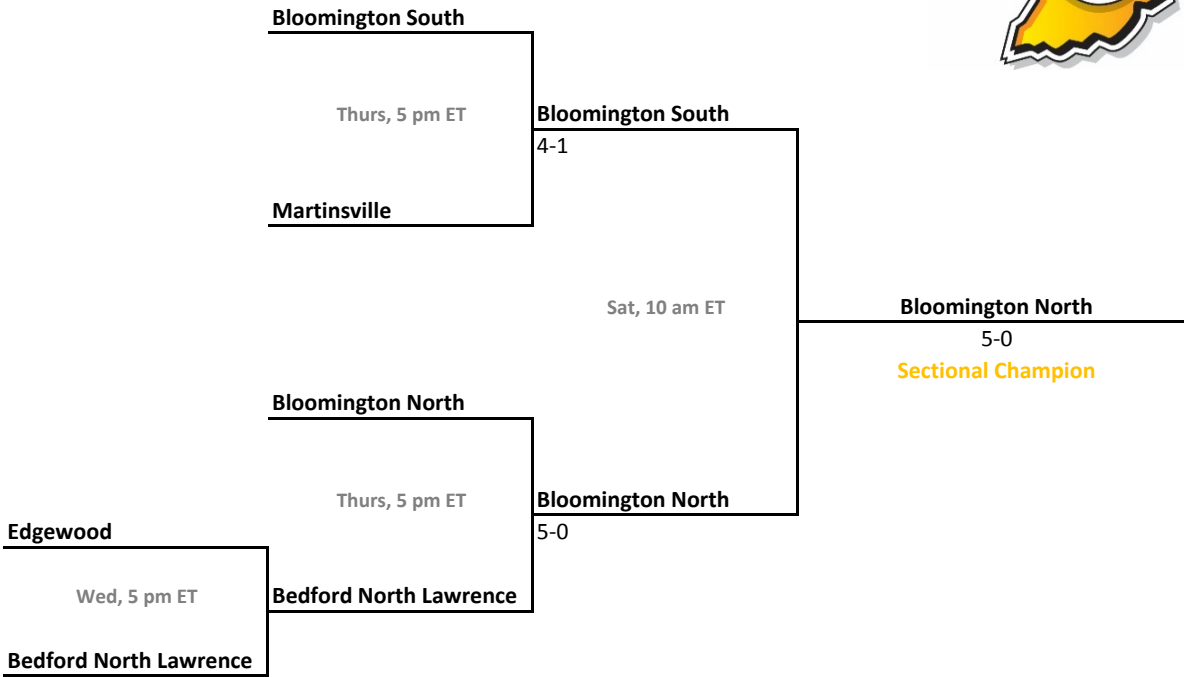

2016-17 IHSAA Girls Tennis

43rd Annual Team State Tournament Series

Sectionals
May 17-20, 2017

Sectional 1 | Anderson (6 teams)

Sectional 2 | Angola (4 teams)

2016-17 IHSAA Girls Tennis

43rd Annual Team State Tournament Series

Sectionals
May 17-20, 2017

Sectional 3 | Bedford North Lawrence (5 teams)

Sectional 4 | Ben Davis (6 teams)

2016-17 IHSAA Girls Tennis

43rd Annual Team State Tournament Series

Sectionals
May 17-20, 2017

Sectional 5 | Boonville (5 teams)