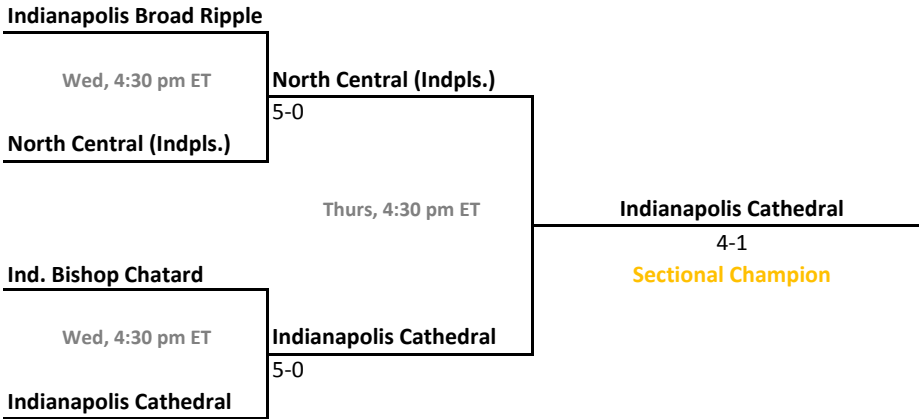

Sectionals
May 17-20, 2017

Sectional 41 | New Albany (4 teams)

Sectional 42 | New Castle (5 teams)

2016-17 IHSAA Girls Tennis

43rd Annual Team State Tournament Series

Sectionals
May 17-20, 2017

Sectional 43 | North Central (Indianapolis) (4 teams)