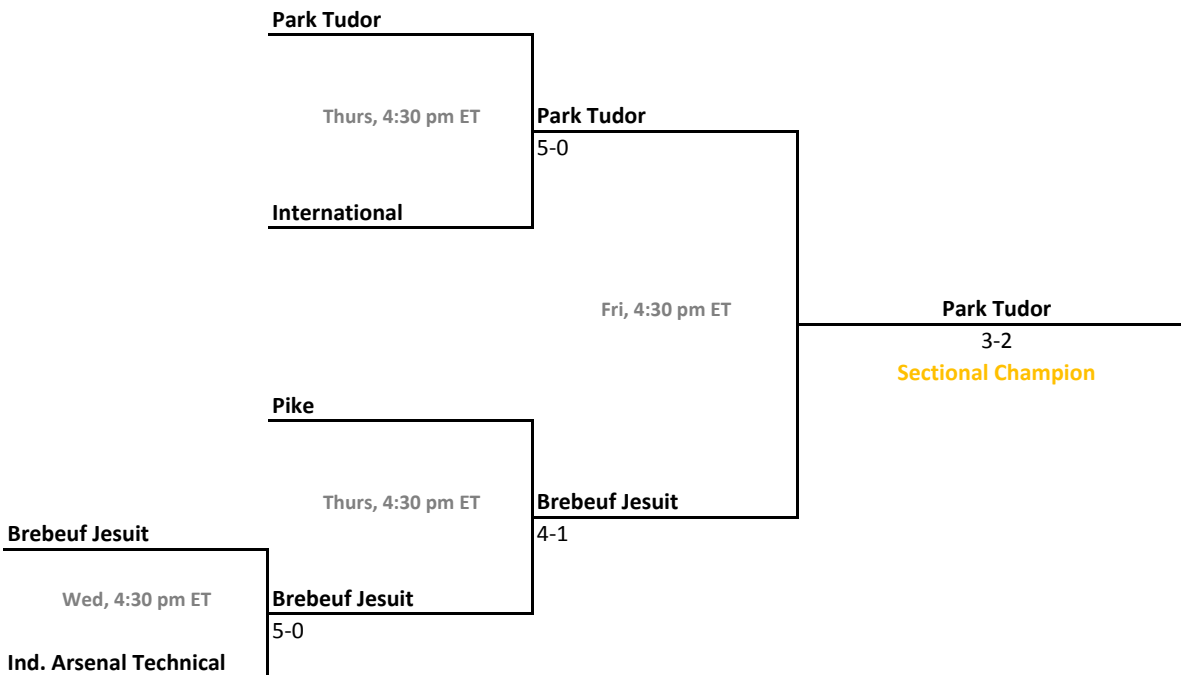

43rd Annual Team State Tournament Series

Sectionals
May 17-20, 2017

Sectional 47 | Norwell (6 teams)

Sectional 48 | Park Tudor (5 teams)

2016-17 IHSAA Girls Tennis

43rd Annual Team State Tournament Series

Sectionals
May 17-20, 2017