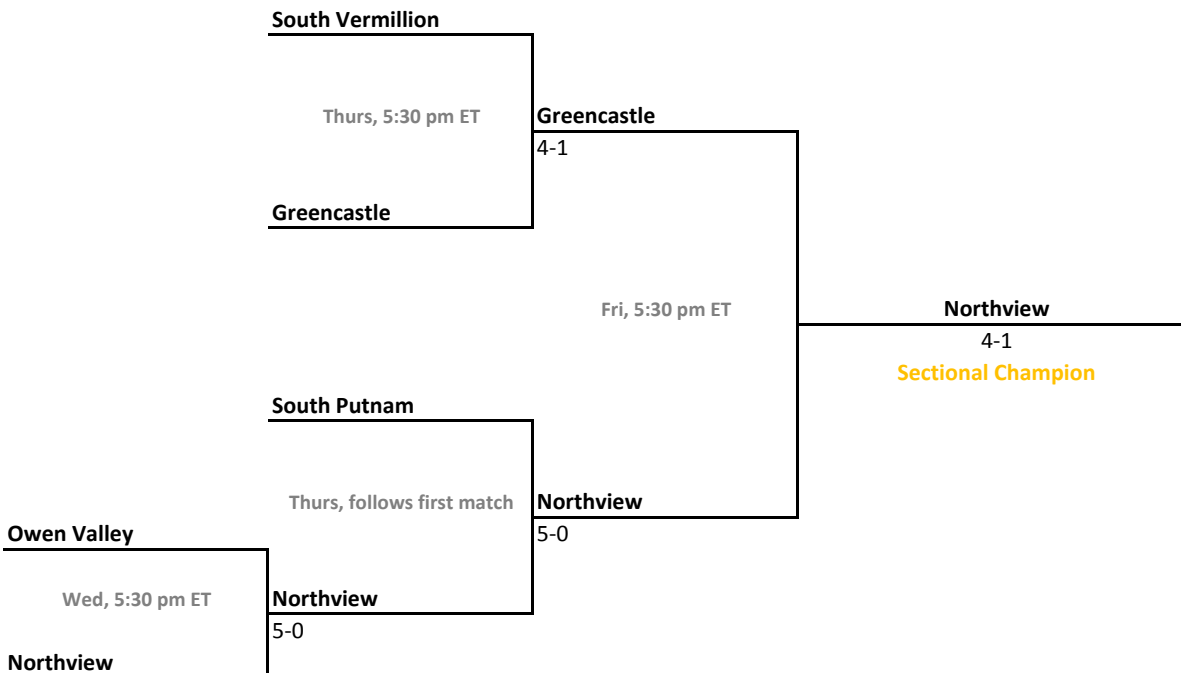

Sectional 44 | North Daviess (4 teams)

2016-17 IHSAA Girls Tennis

43rd Annual Team State Tournament Series

Sectionals
May 17-20, 2017

Sectional 45 | Northridge (4 teams)

Sectional 46 | Northview (5 teams)

2016-17 IHSAA Girls Tennis