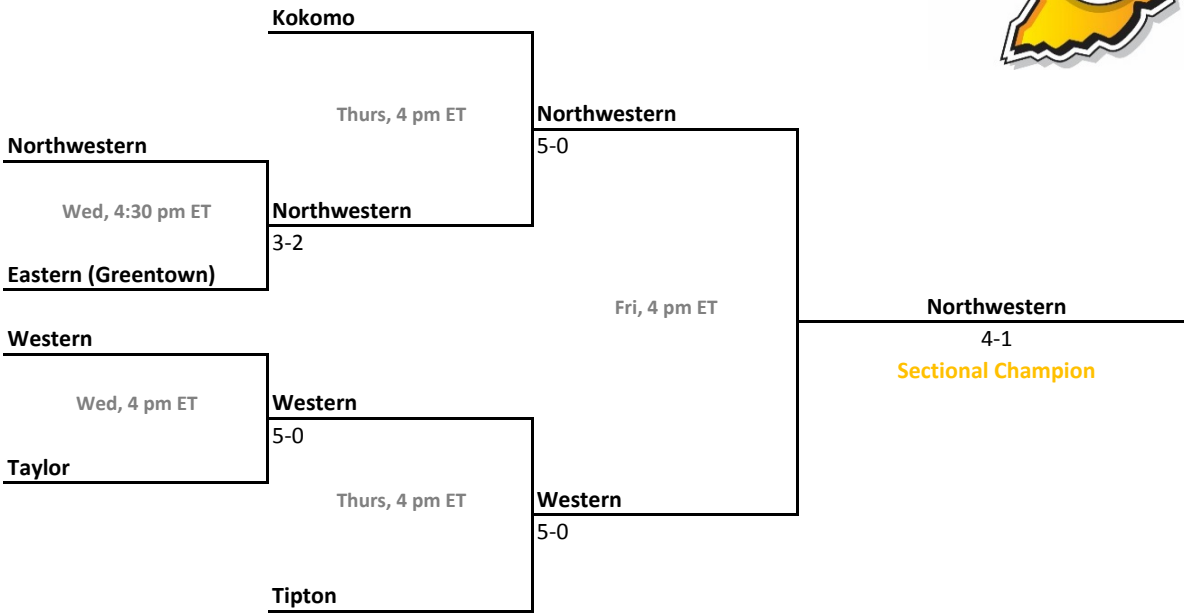

Sectional 31 | Kokomo (6 teams)