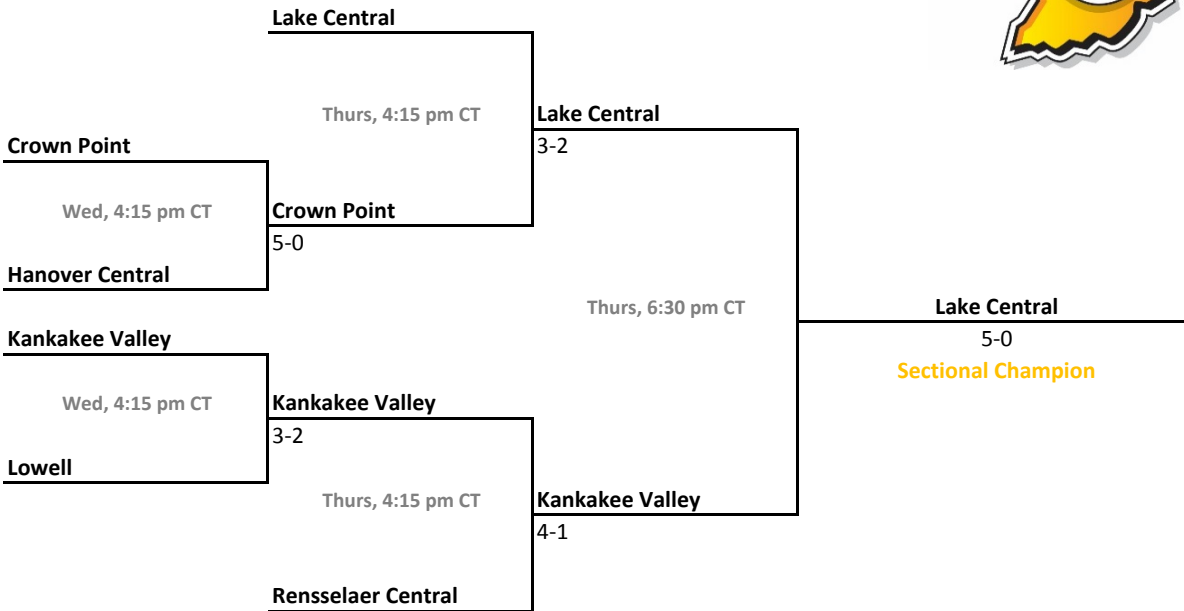

Sectionals
May 17-20, 2017

Sectional 11 | Connersville (4 teams)

Sectional 12 | Crawfordsville (5 teams)

2016-17 IHSAA Girls Tennis

43rd Annual Team State Tournament Series

Sectionals
May 17-20, 2017

Sectional 13 | Crown Point (6 teams)