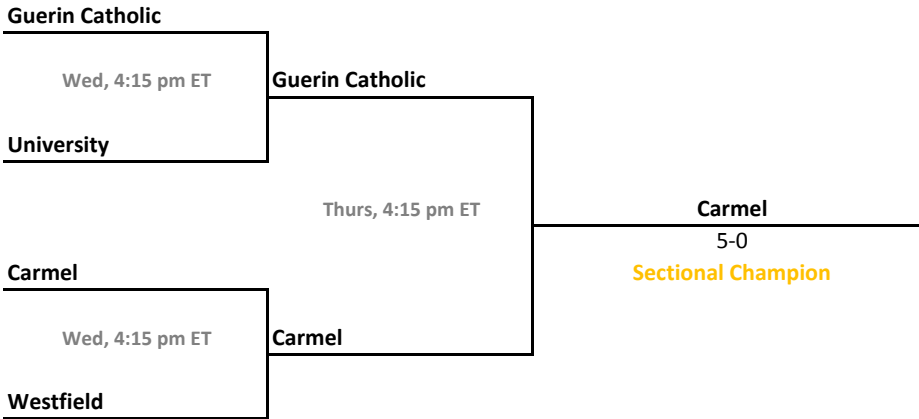

Sectional 6 | Bremen (5 teams)

2016-17 IHSAA Girls Tennis

43rd Annual Team State Tournament Series

Sectionals
May 17-20, 2017

Sectional 7 | Carmel (4 teams)

Sectional 8 | Carroll (Fort Wayne) (6 teams)

2016-17 IHSAA Girls Tennis

43rd Annual Team State Tournament Series

Sectionals
May 17-20, 2017

Sectional 9 | Center Grove (5 teams)

Sectional 10 | Columbus East (5 teams)

2016-17 IHSAA Girls Tennis

43rd Annual Team State Tournament Series