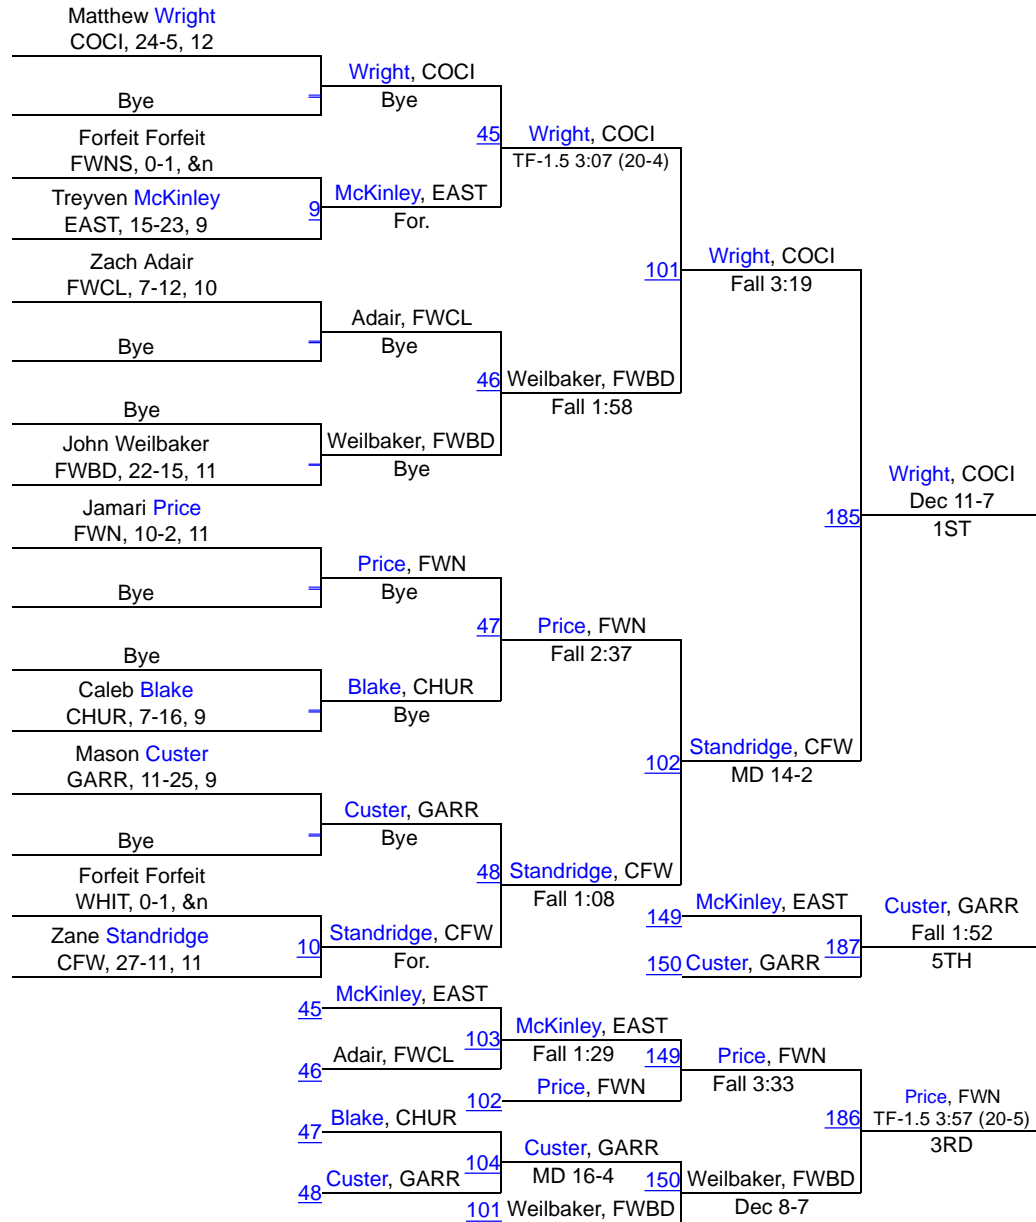

IHSAA Sectional @ Carroll (Fort Wayne)

106

Brayden Shearer GARR, 33-7, 11	Bye	Shearer, GARR	Bye	29	Shearer, GARR	Fall 0:58	85	Shearer, GARR	Fall 1:09	169	Shearer, GARR	Fall 5:43	1ST
Bye	Bye	Trigg, COCI	Bye	30	Vega, CFW	Fall 4:00	86	Smith-Gohe, FWBD	Fall 5:35	141	Dawson, FWN	Dawson, FWN	Fall 0:36
Ian Trigg COCI, 8-19, 9	Forfeit Forfeit FWNS, 0-1, &n	Dawson, FWN	For.	31	Reister, CHUR	Fall 0:38	87	Dawson, FWN	Fall 2:42	142	Krocker, FWCL	171	5TH
Kevin Vega CFW, 12-16, 9	Bye	Vega, CFW	Bye	32	Smith-Gohe, FWBD	Fall 0:15	88	Krocker, FWCL	Dec 13-11	142	Vega, CFW	TF-1.5 3:08 (22-7)	3RD
Korbyn Reister CHUR, 25-13, 9	Forfeit Forfeit WHIT, 0-1, &n	Reister, CHUR	For.	29	Trigg, COCI	Dawson, FWN	87	Dawson, FWN	Fall 2:42	141	Reister, CHUR	Dec 13-7	Reister, CHUR
Dakotah Krocker FWCL, 12-17, 9	Bye	Krocker, FWCL	Bye	30	Dawson, FWN	Reister, CHUR	86	Reister, CHUR	Dec 13-7	170	Reister, CHUR	Dec 3-0	3RD
Takoda Kissinger EAST, 8-27, 9	Bye	Kissinger, EAST	Bye	31	Krocker, FWCL	Krocker, FWCL	88	Krocker, FWCL	Dec 13-11	142	Vega, CFW	TF-1.5 3:08 (22-7)	
Josh Smith-Goheen FWBD, 29-6, 11	Bye	Smith-Gohe, FWBD	Bye	32	Kissinger, EAST	Vega, CFW	85	Vega, CFW	TF-1.5 3:08 (22-7)				

IHSAA Sectional @ Carroll (Fort Wayne)

113

IHSAA Sectional @ Carroll (Fort Wayne)

120

IHSAA Sectional @ Carroll (Fort Wayne)

126

IHSAA Sectional @ Carroll (Fort Wayne)

132