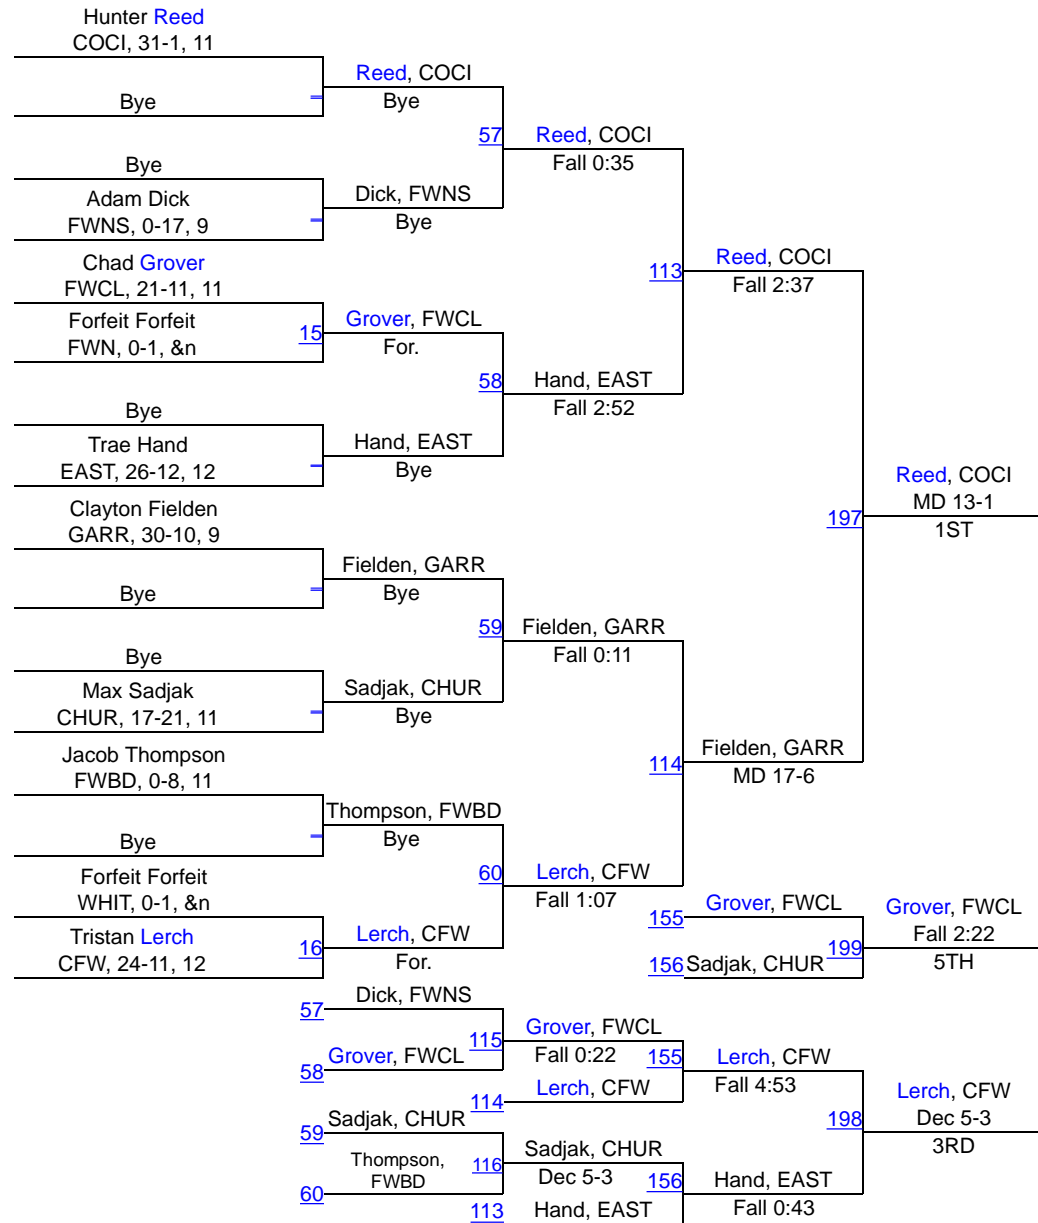

IHSAA Sectional @ Carroll (Fort Wayne)

106

Brayden Shearer GARR, 33-7, 11	Bye	Shearer, GARR	Bye	29	Shearer, GARR	Fall 0:58	85	Shearer, GARR	Fall 1:09	169	Shearer, GARR	Fall 5:43	1ST
Bye	Bye	Trigg, COCI	Bye	30	Vega, CFW	Fall 4:00	86	Smith-Gohe, FWBD	Fall 5:35	141	Dawson, FWN	Dawson, FWN	Fall 0:36
Ian Trigg COCI, 8-19, 9	Forfeit Forfeit FWNS, 0-1, &n	Dawson, FWN	For.	31	Reister, CHUR	Fall 0:38	87	Dawson, FWN	Fall 2:42	142	Krocker, FWCL	171	5TH
Kevin Vega CFW, 12-16, 9	Bye	Vega, CFW	Bye	32	Smith-Gohe, FWBD	Fall 0:15	88	Krocker, FWCL	Dec 13-11	142	Vega, CFW	TF-1.5 3:08 (22-7)	3RD
Korbyn Reister CHUR, 25-13, 9	Forfeit Forfeit WHIT, 0-1, &n	Reister, CHUR	For.	29	Trigg, COCI	Dawson, FWN	87	Dawson, FWN	Fall 2:42	141	Reister, CHUR	Dec 13-7	Reister, CHUR
Dakotah Krocker FWCL, 12-17, 9	Bye	Krocker, FWCL	Bye	30	Dawson, FWN	Reister, CHUR	86	Reister, CHUR	Dec 13-7	170	Reister, CHUR	Dec 3-0	3RD
Takoda Kissinger EAST, 8-27, 9	Bye	Kissinger, EAST	Bye	31	Krocker, FWCL	Krocker, FWCL	88	Krocker, FWCL	Dec 13-11	142	Vega, CFW	TF-1.5 3:08 (22-7)	
Josh Smith-Goheen FWBD, 29-6, 11	Bye	Smith-Gohe, FWBD	Bye	32	Kissinger, EAST	Vega, CFW	85	Vega, CFW	TF-1.5 3:08 (22-7)				

IHSAA Sectional @ Carroll (Fort Wayne)

138

IHSAA Sectional @ Carroll (Fort Wayne)

145

IHSAA Sectional @ Carroll (Fort Wayne)

152

IHSAA Sectional @ Carroll (Fort Wayne)

160