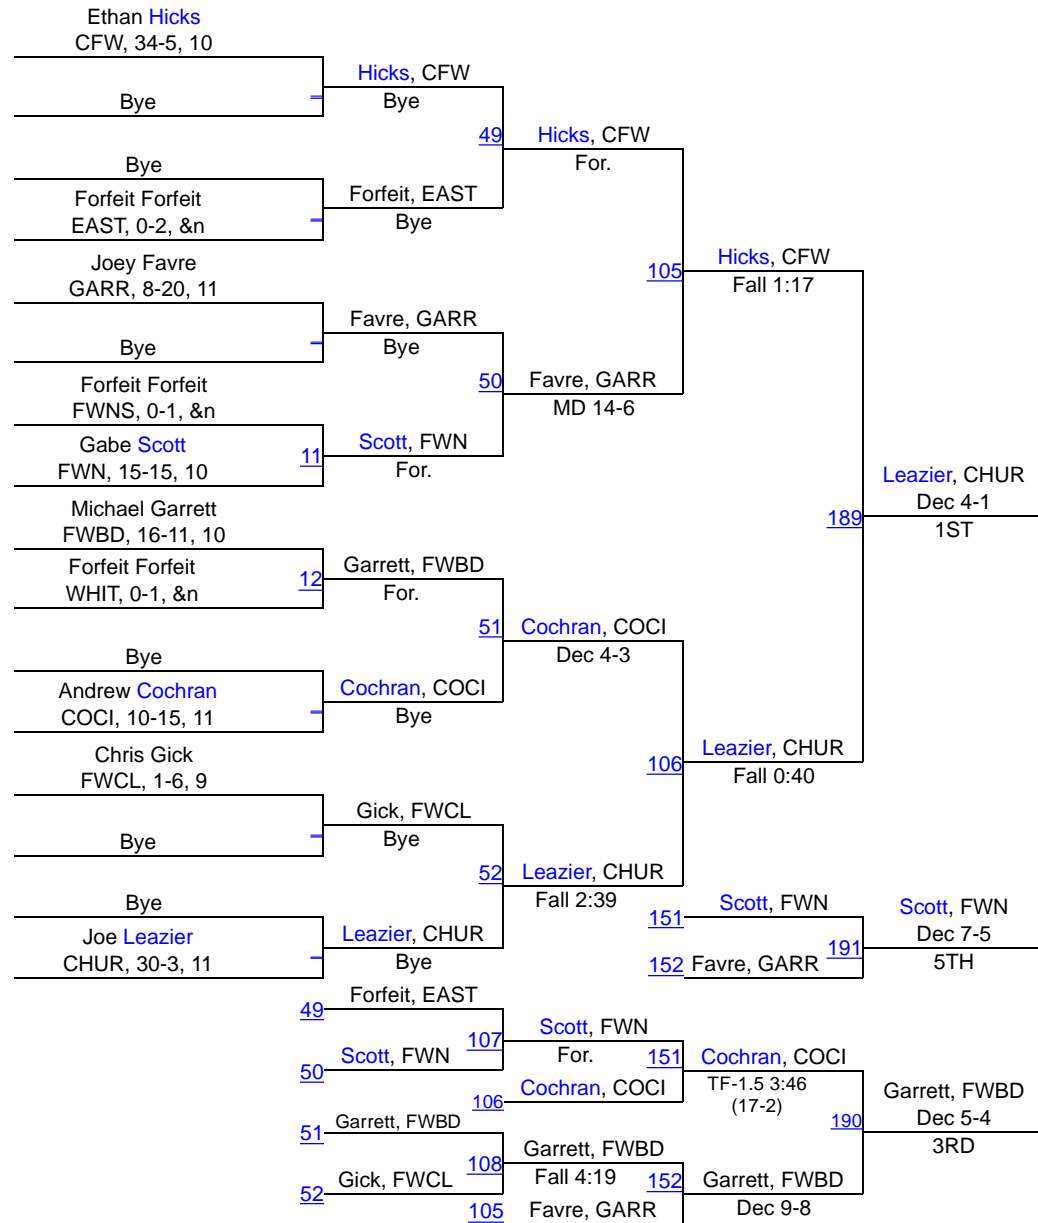

IHSAA Sectional @ Carroll (Fort Wayne)

138