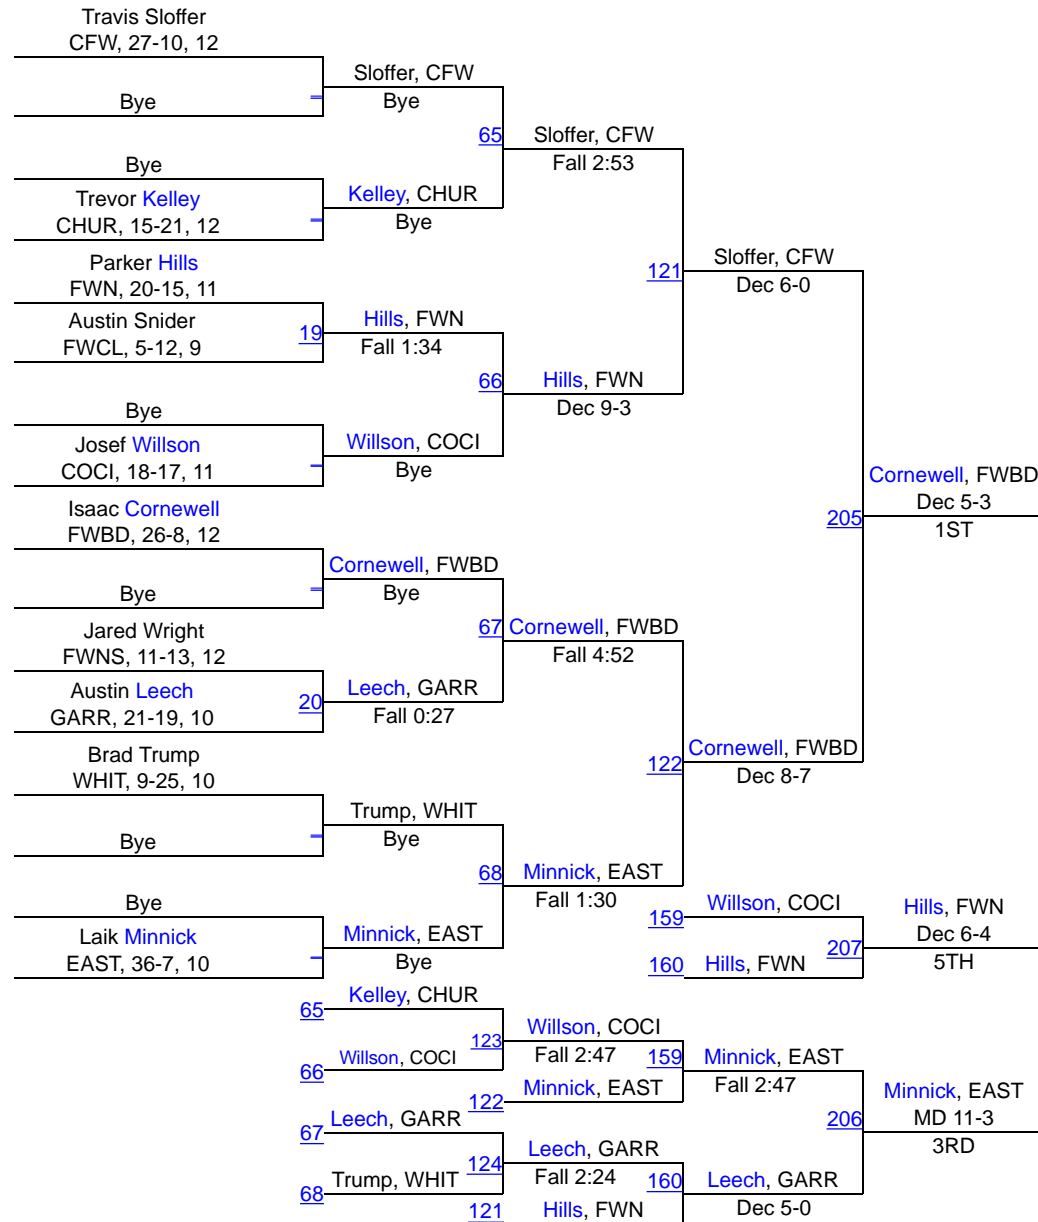

IHSAA Sectional @ Carroll (Fort Wayne)

170