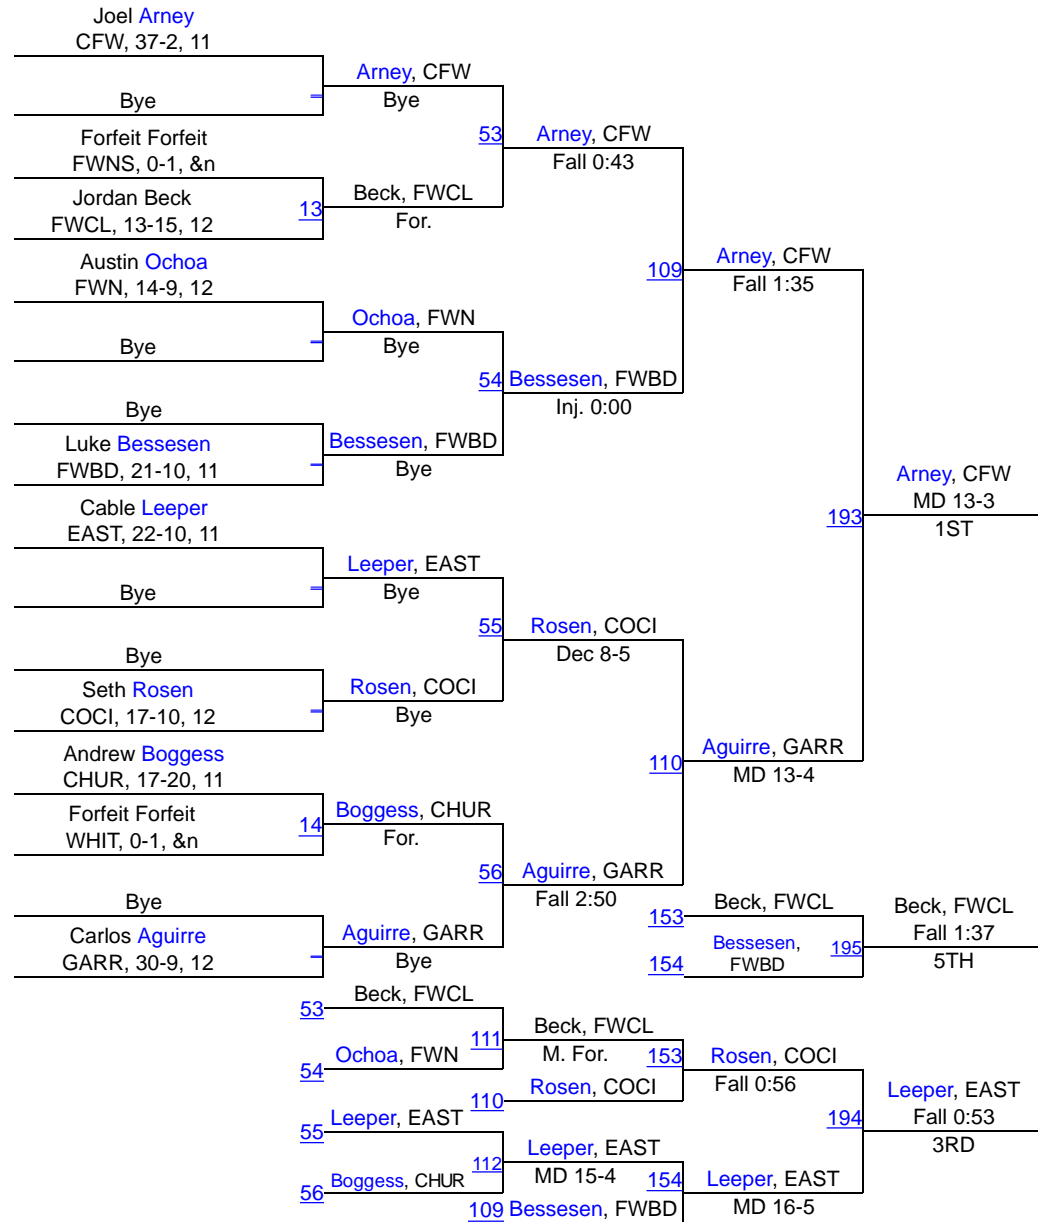

IHSAA Sectional @ Carroll (Fort Wayne)

145