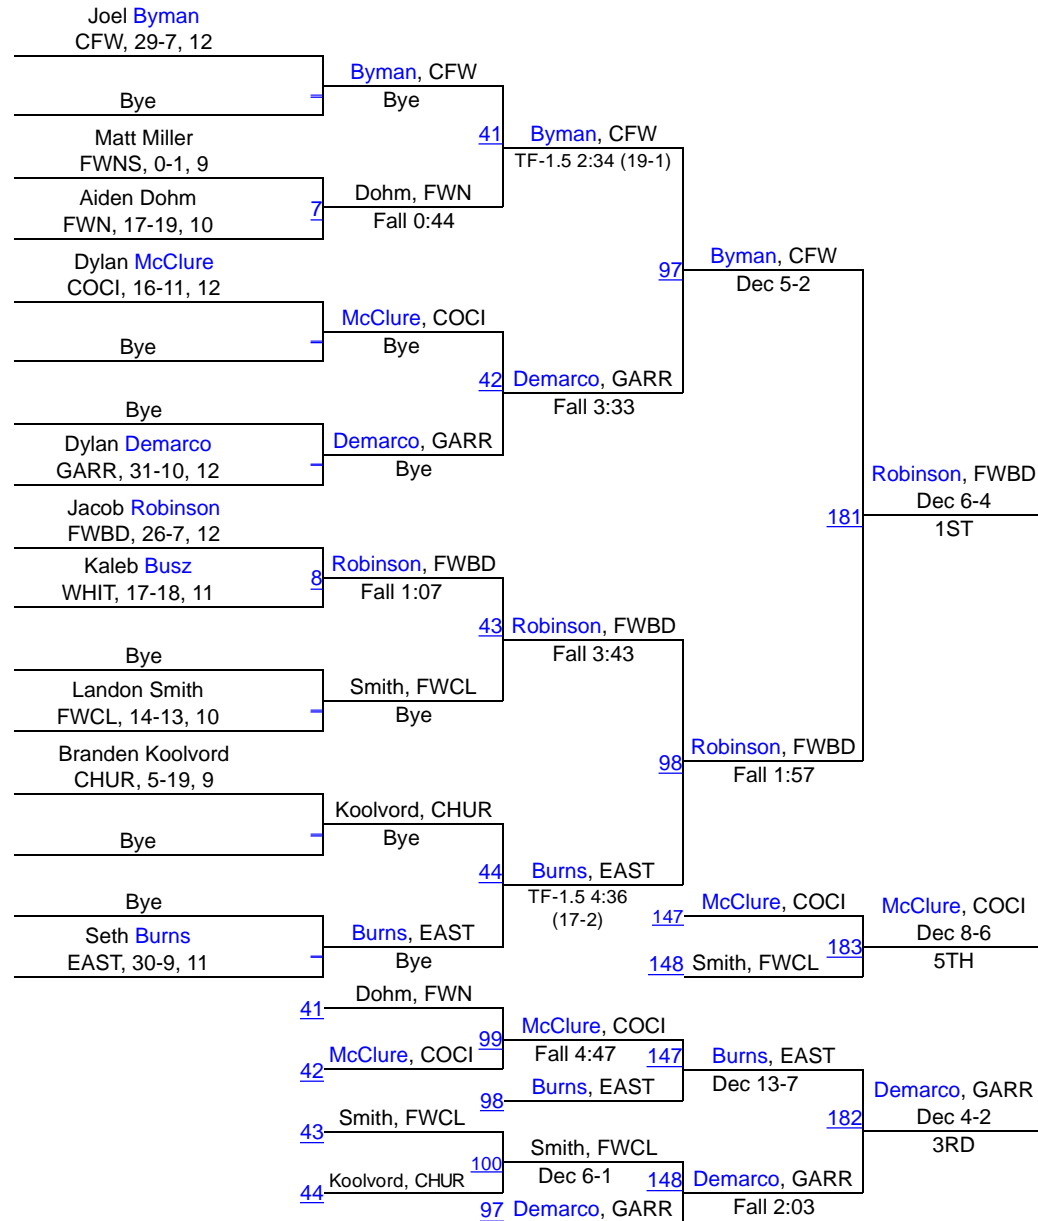

IHSAA Sectional @ Carroll (Fort Wayne)

106

Brayden Shearer GARR, 33-7, 11	Bye	Shearer, GARR	Bye	29	Shearer, GARR	Fall 0:58	85	Shearer, GARR	Fall 1:09	169	Shearer, GARR	Fall 5:43	1ST
Bye	Bye	Trigg, COCI	Bye	30	Vega, CFW	Fall 4:00	86	Smith-Gohe, FWBD	Fall 5:35	141	Dawson, FWN	Dawson, FWN	Fall 0:36
Ian Trigg COCI, 8-19, 9	Forfeit Forfeit FWNS, 0-1, &n	Dawson, FWN	For.	31	Reister, CHUR	Fall 0:38	87	Dawson, FWN	Fall 2:42	142	Krocker, FWCL	171	5TH
Kevin Vega CFW, 12-16, 9	Bye	Vega, CFW	Bye	32	Smith-Gohe, FWBD	Fall 0:15	88	Krocker, FWCL	Dec 13-11	142	Vega, CFW	TF-1.5 3:08 (22-7)	3RD
Korbyn Reister CHUR, 25-13, 9	Forfeit Forfeit WHIT, 0-1, &n	Reister, CHUR	For.	29	Trigg, COCI	Dawson, FWN	87	Dawson, FWN	Fall 2:42	141	Reister, CHUR	Dec 13-7	Reister, CHUR
Dakotah Krocker FWCL, 12-17, 9	Bye	Krocker, FWCL	Bye	30	Dawson, FWN	Reister, CHUR	86	Reister, CHUR	Dec 13-7	170	Reister, CHUR	Dec 3-0	3RD
Takoda Kissinger EAST, 8-27, 9	Bye	Kissinger, EAST	Bye	31	Krocker, FWCL	Krocker, FWCL	88	Krocker, FWCL	Dec 13-11	142	Vega, CFW	TF-1.5 3:08 (22-7)	
Josh Smith-Goheen FWBD, 29-6, 11	Bye	Smith-Gohe, FWBD	Bye	32	Kissinger, EAST	Vega, CFW	85	Vega, CFW	TF-1.5 3:08 (22-7)				

IHSAA Sectional @ Carroll (Fort Wayne)

113

IHSAA Sectional @ Carroll (Fort Wayne)

120

IHSAA Sectional @ Carroll (Fort Wayne)

126

IHSAA Sectional @ Carroll (Fort Wayne)

132