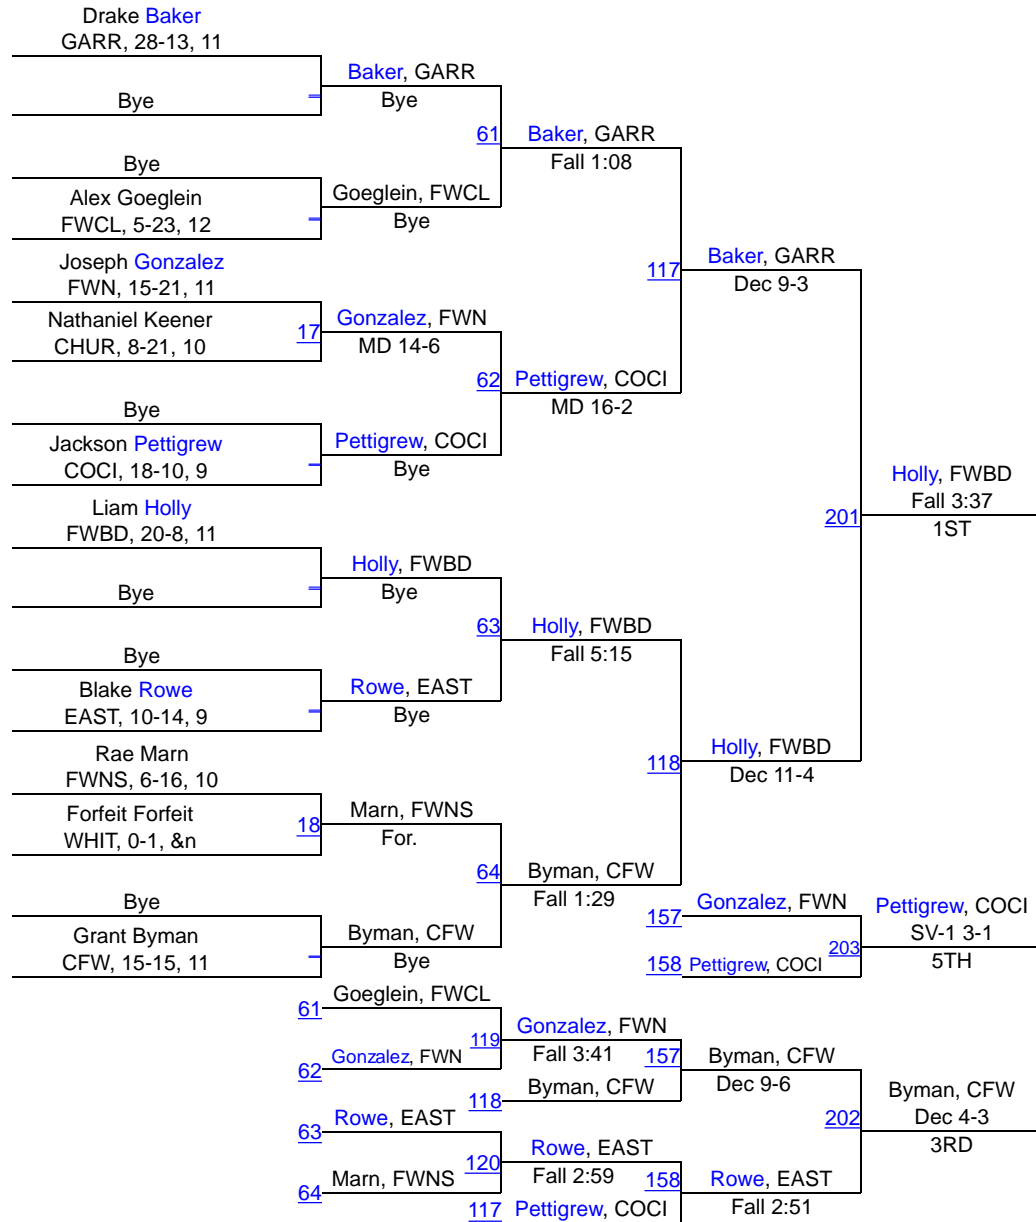

IHSAA Sectional @ Carroll (Fort Wayne)

106

Brayden Shearer GARR, 33-7, 11	Bye	Shearer, GARR	Bye	29	Shearer, GARR	Fall 0:58	85	Shearer, GARR	Fall 1:09	169	Shearer, GARR	Fall 5:43	1ST
Bye	Bye	Trigg, COCI	Bye	30	Vega, CFW	Fall 4:00	86	Smith-Gohe, FWBD	Fall 5:35	141	Dawson, FWN	Dawson, FWN	Fall 0:36
Ian Trigg COCI, 8-19, 9	Forfeit Forfeit FWNS, 0-1, &n	Dawson, FWN	For.	31	Reister, CHUR	Fall 0:38	87	Dawson, FWN	Fall 2:42	142	Krocker, FWCL	171	5TH
Kevin Vega CFW, 12-16, 9	Bye	Vega, CFW	Bye	32	Smith-Gohe, FWBD	Fall 0:15	88	Krocker, FWCL	Dec 13-11	142	Vega, CFW	TF-1.5 3:08 (22-7)	3RD
Korbyn Reister CHUR, 25-13, 9	Forfeit Forfeit WHIT, 0-1, &n	Reister, CHUR	For.	29	Trigg, COCI	Dawson, FWN	87	Dawson, FWN	Fall 2:42	141	Reister, CHUR	Dec 13-7	Reister, CHUR
Dakotah Krocker FWCL, 12-17, 9	Bye	Krocker, FWCL	Bye	30	Dawson, FWN	Reister, CHUR	86	Reister, CHUR	Dec 13-7	170	Reister, CHUR	Dec 3-0	3RD
Takoda Kissinger EAST, 8-27, 9	Bye	Kissinger, EAST	Bye	31	Krocker, FWCL	Krocker, FWCL	88	Krocker, FWCL	Dec 13-11	142	Vega, CFW	TF-1.5 3:08 (22-7)	
Josh Smith-Goheen FWBD, 29-6, 11	Bye	Smith-Gohe, FWBD	Bye	32	Kissinger, EAST	Vega, CFW	85	Vega, CFW	TF-1.5 3:08 (22-7)				

IHSAA Sectional @ Carroll (Fort Wayne)

138

IHSAA Sectional @ Carroll (Fort Wayne)

145

IHSAA Sectional @ Carroll (Fort Wayne)

152

IHSAA Sectional @ Carroll (Fort Wayne)

160