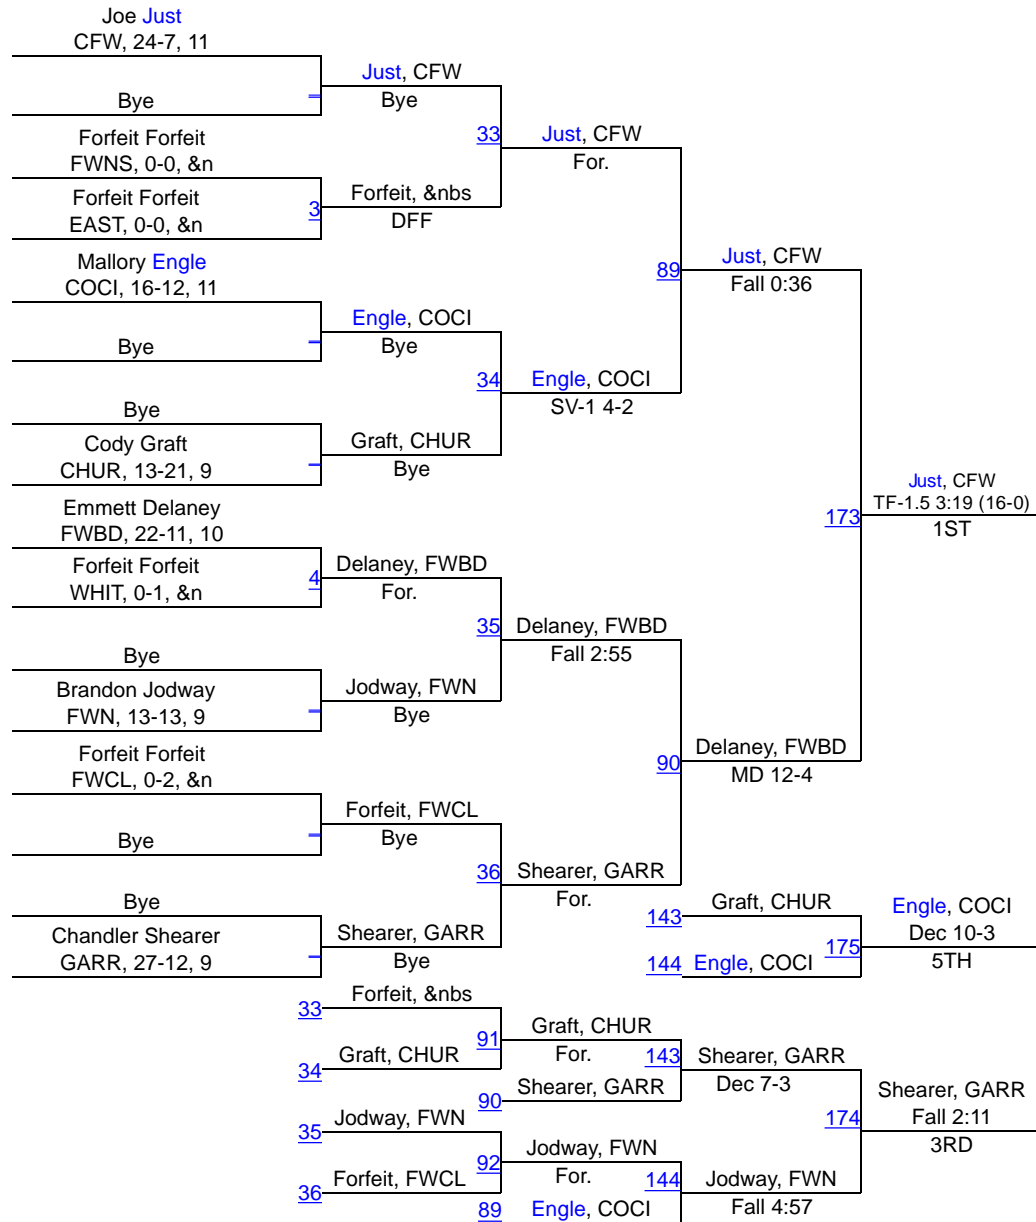

IHSAA Sectional @ Carroll (Fort Wayne)

113