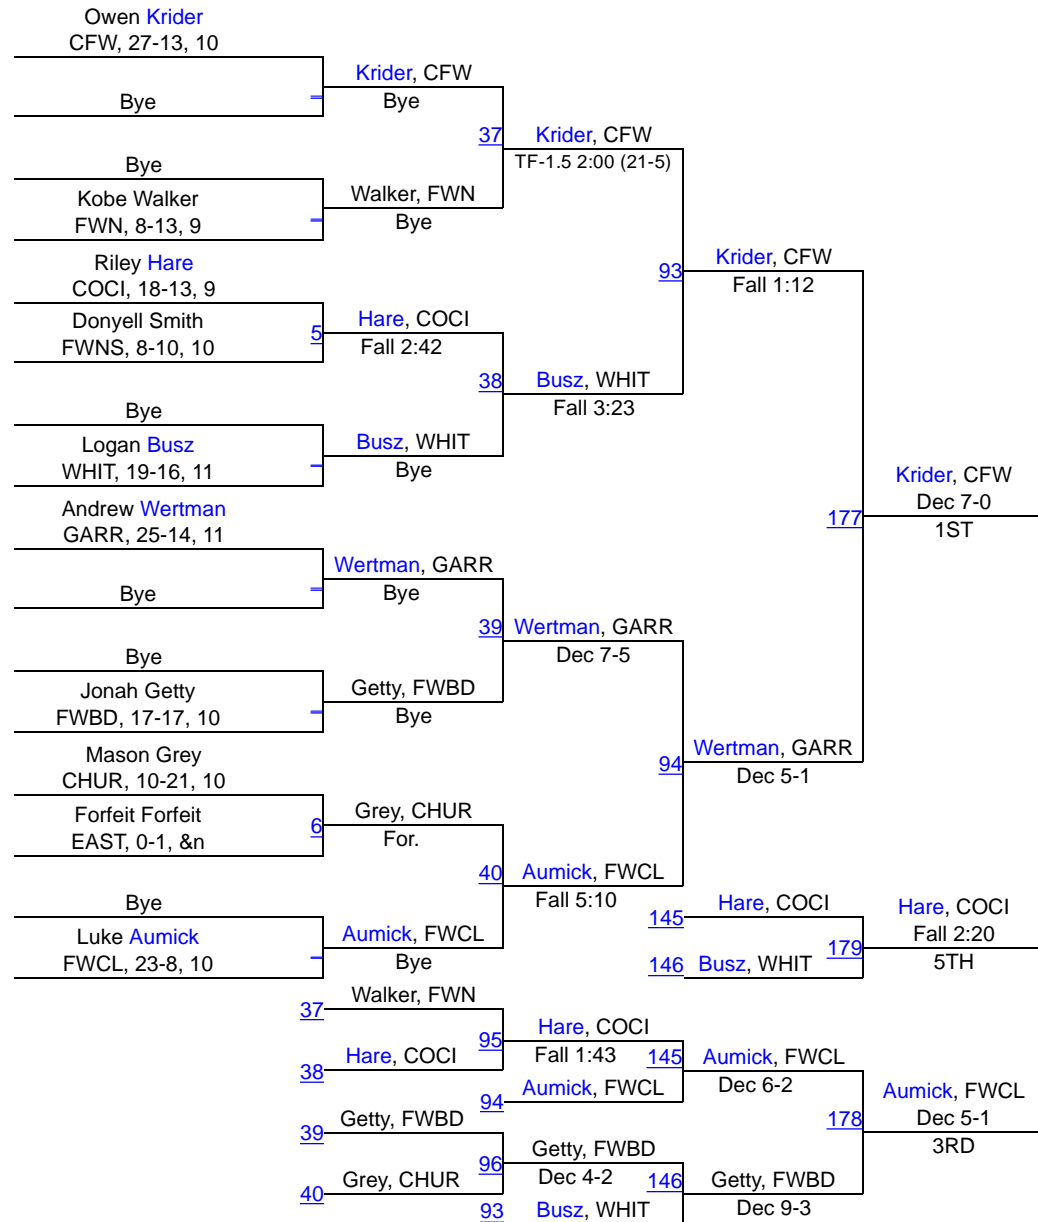

IHSAA Sectional @ Carroll (Fort Wayne)

120