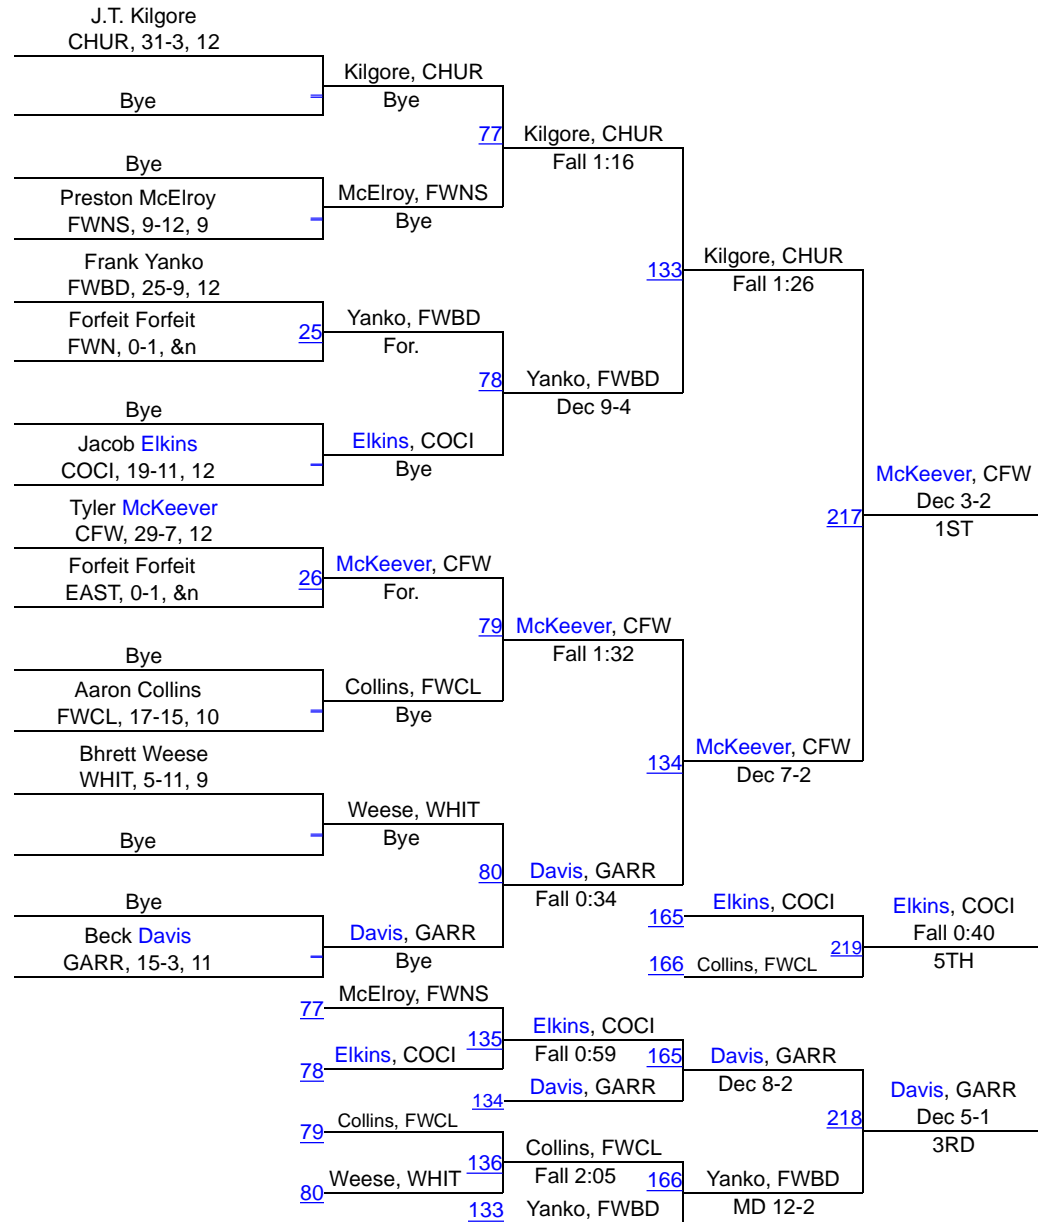

IHSAA Sectional @ Carroll (Fort Wayne)

220