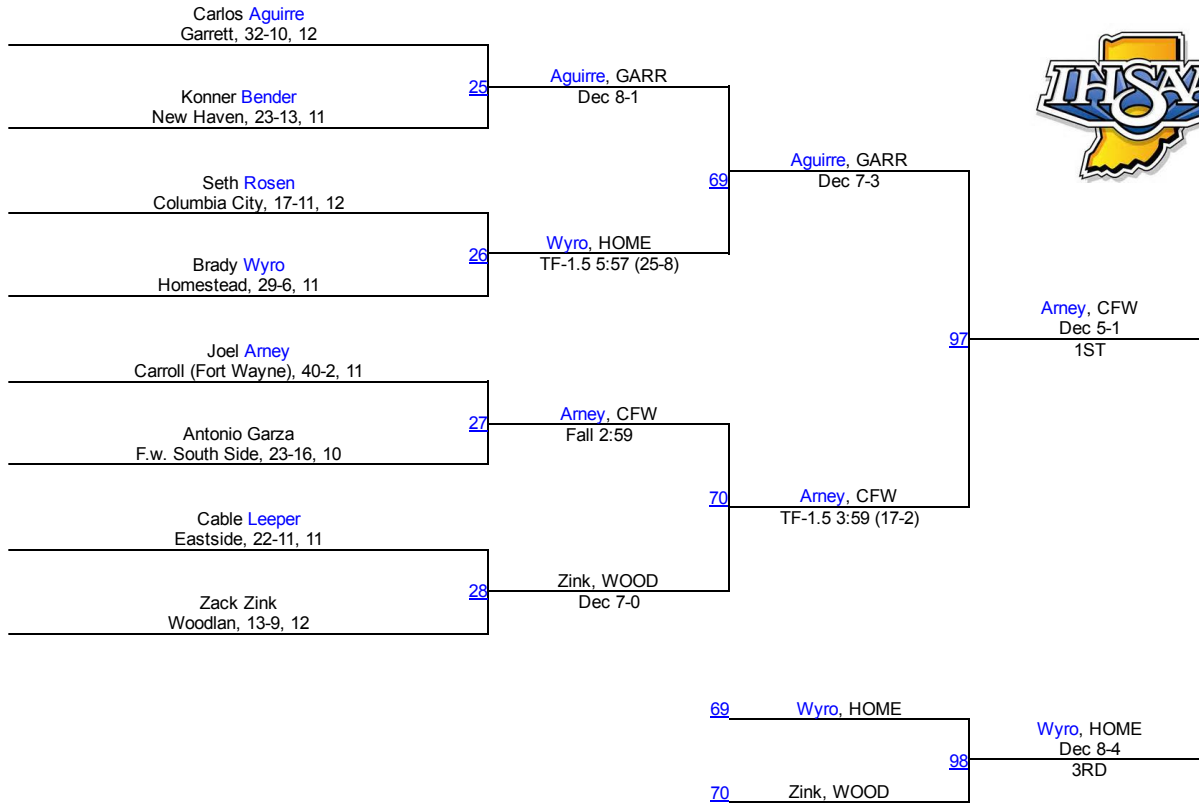

IHSAA Regional @ Carroll (Fort Wayne)

145