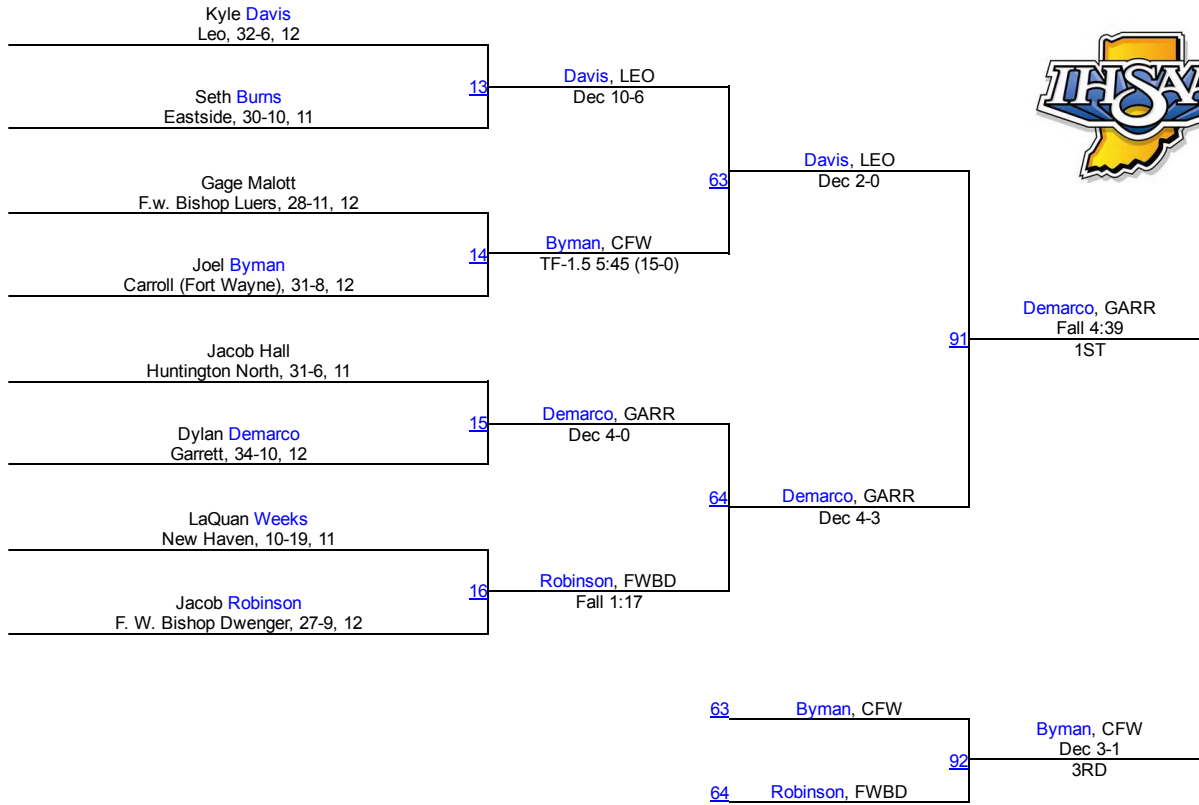

IHSAA Regional @ Carroll (Fort Wayne)

126