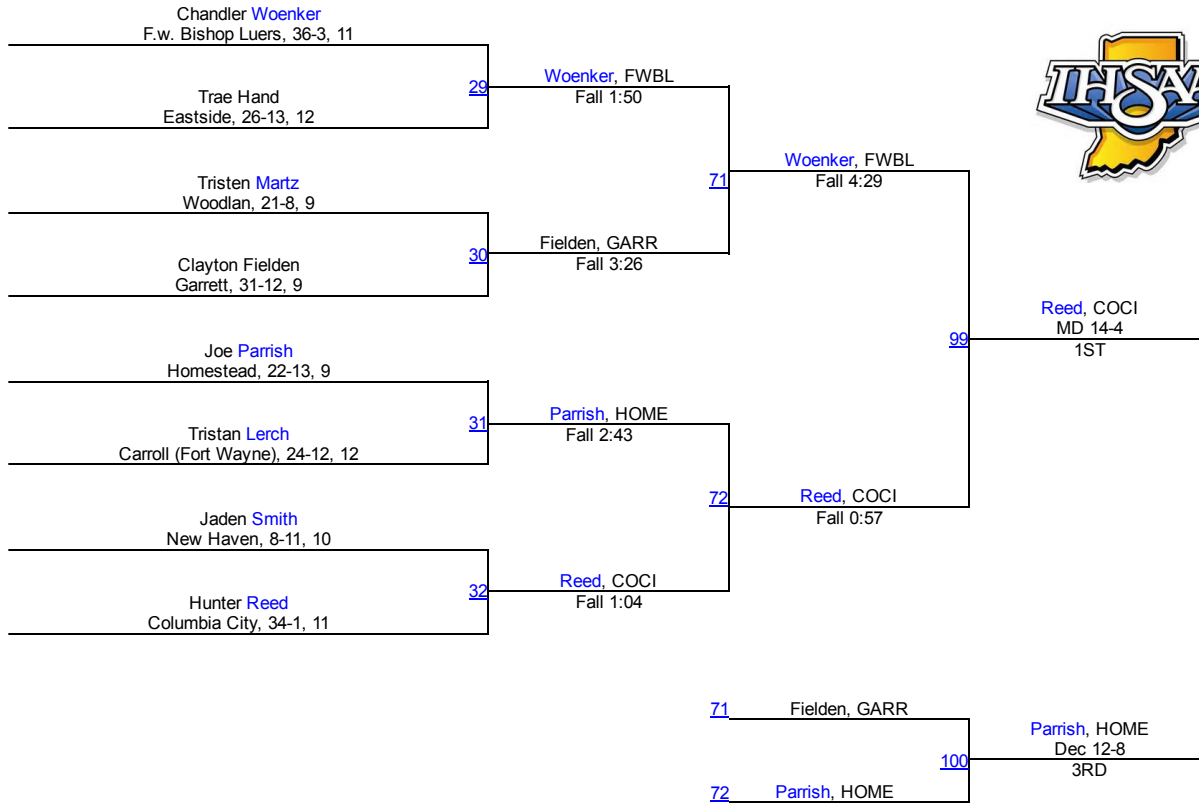

IHSAA Regional @ Carroll (Fort Wayne)

152