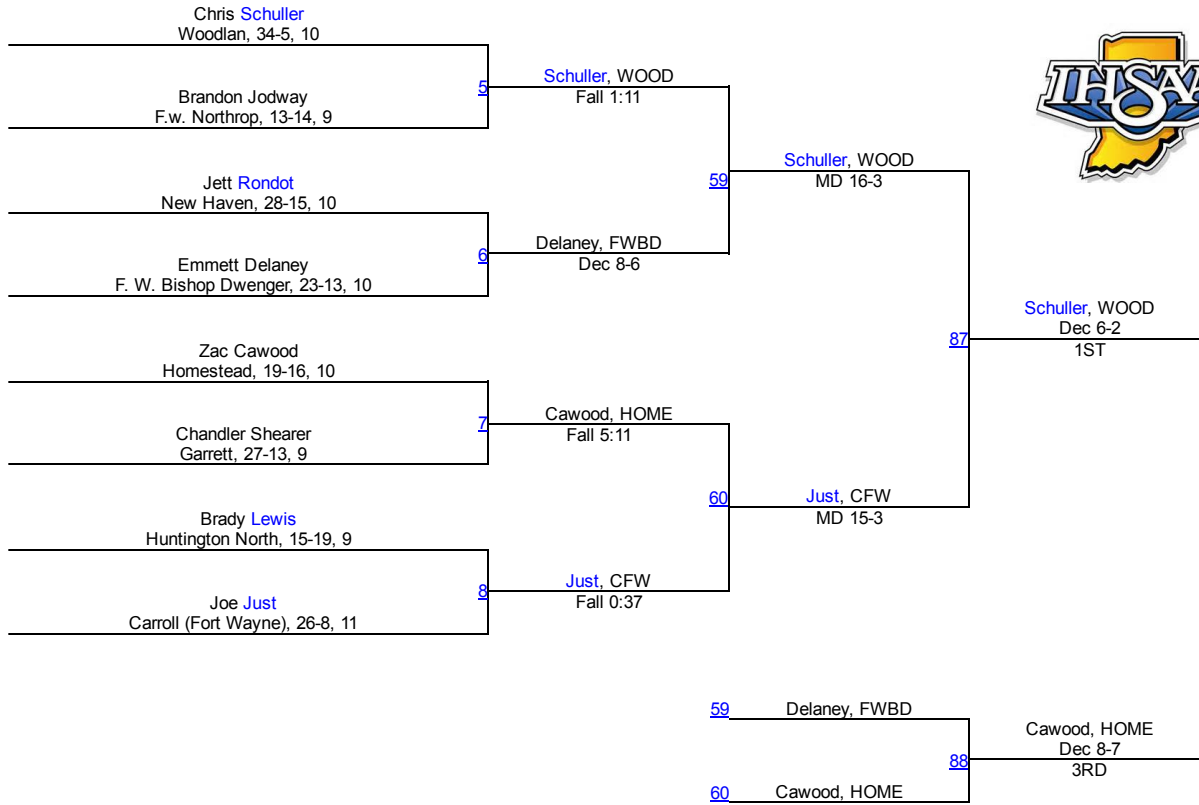

IHSAA Regional @ Carroll (Fort Wayne)

113