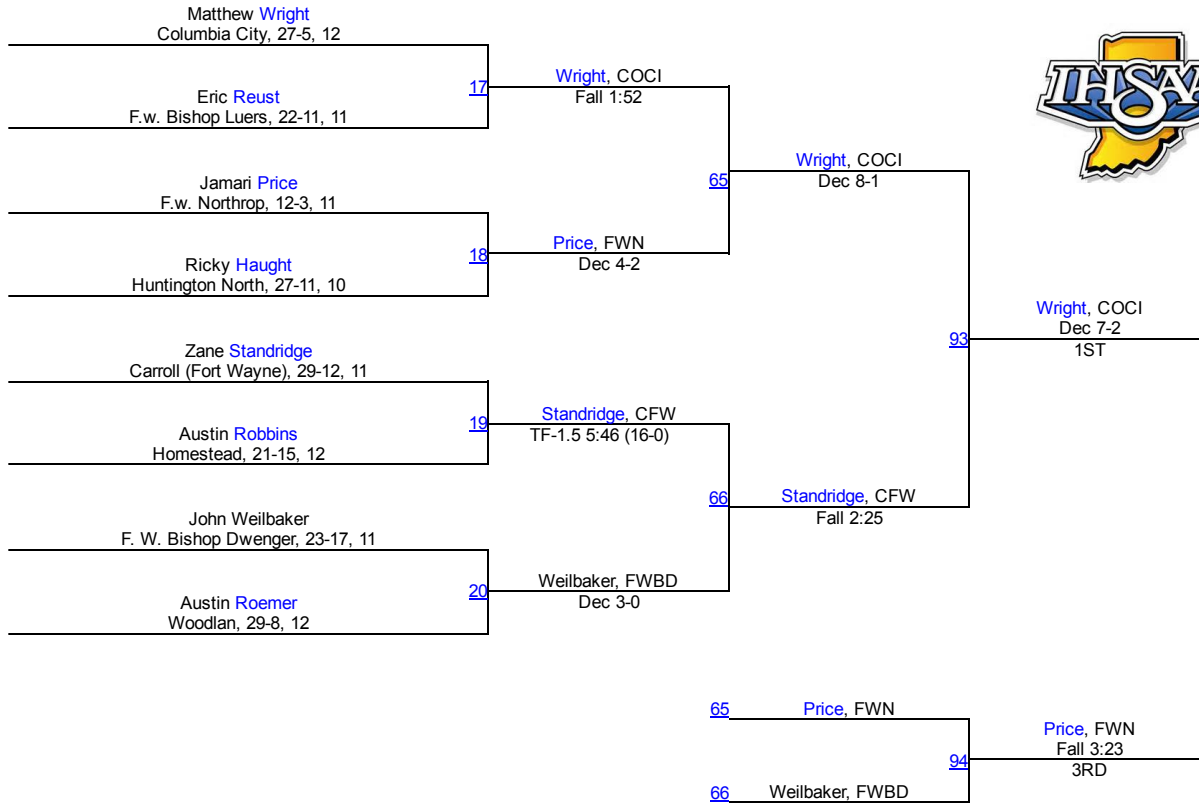

IHSAA Regional @ Carroll (Fort Wayne)

132