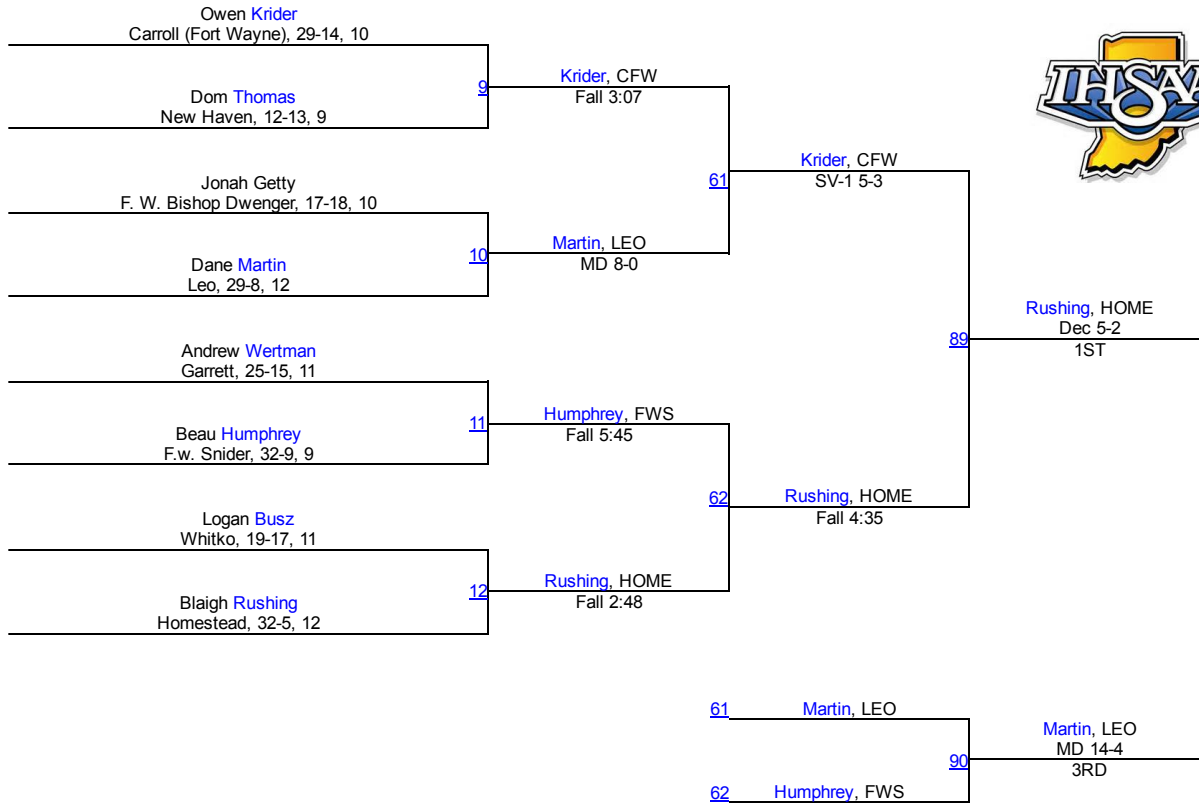

IHSAA Regional @ Carroll (Fort Wayne)

120