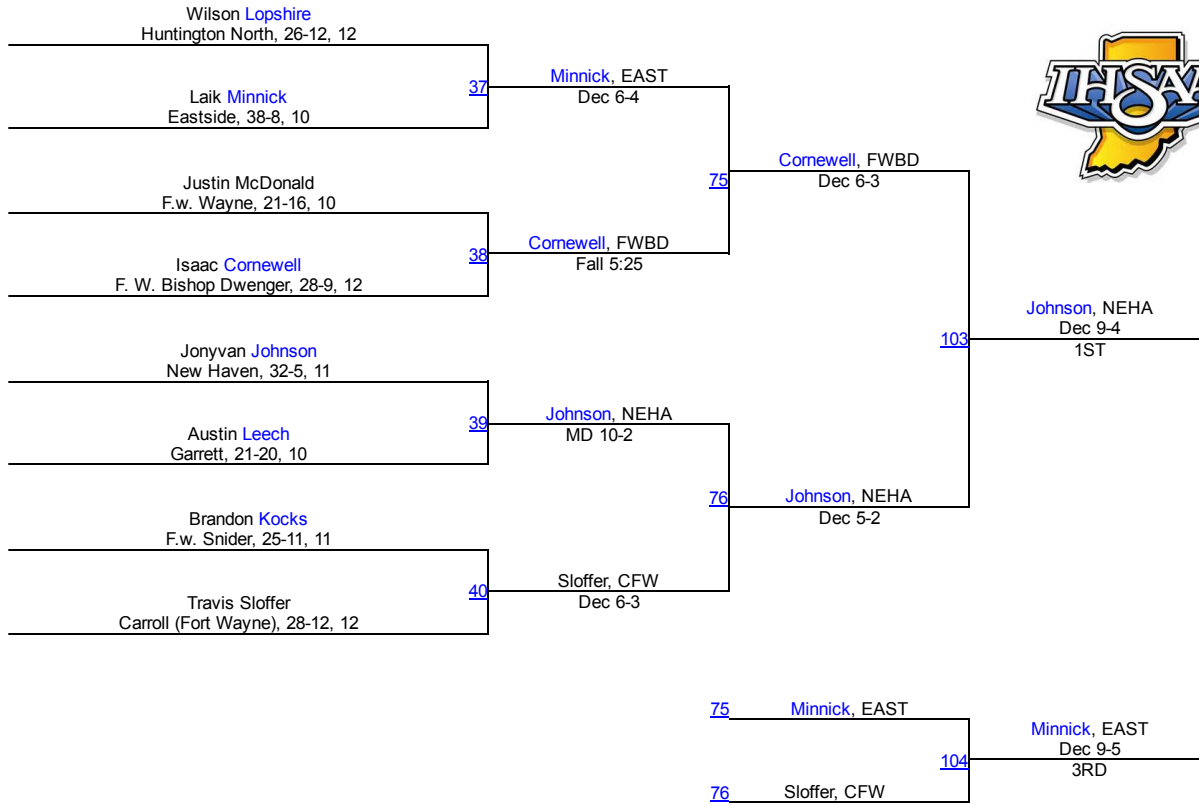

IHSAA Regional @ Carroll (Fort Wayne)

170