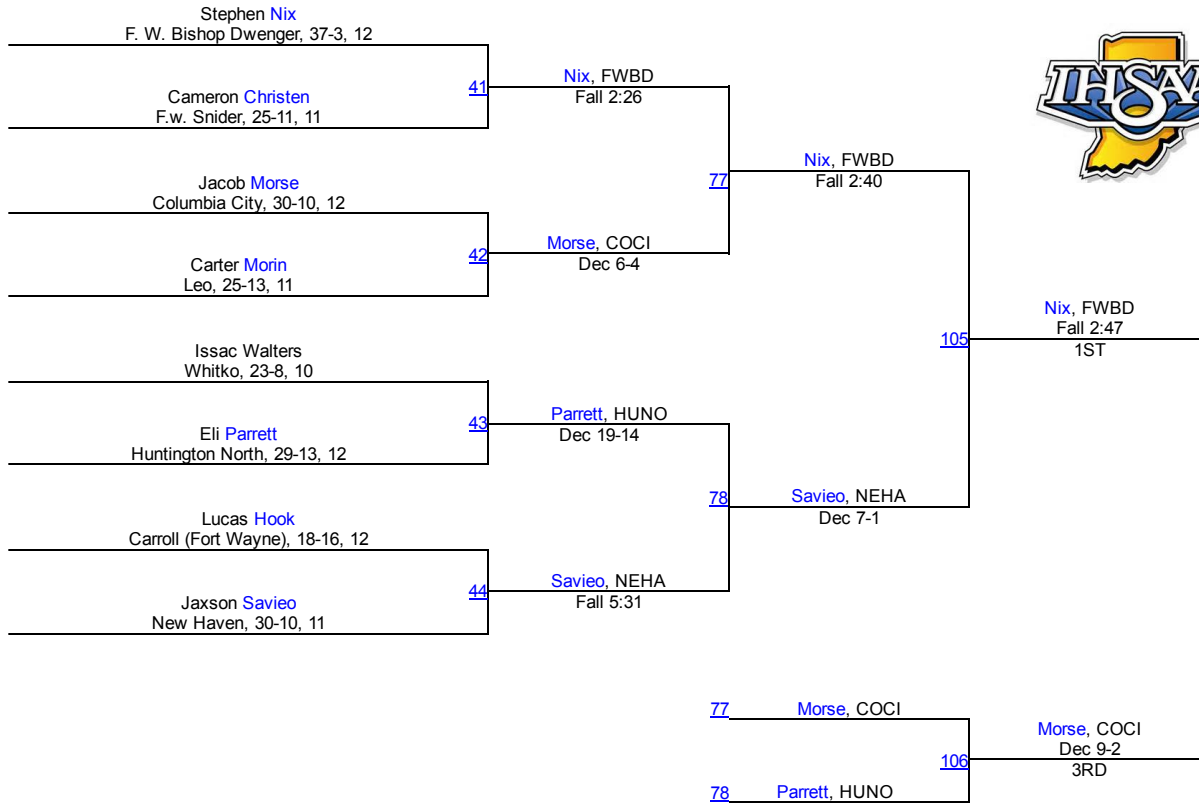

IHSAA Regional @ Carroll (Fort Wayne)

182