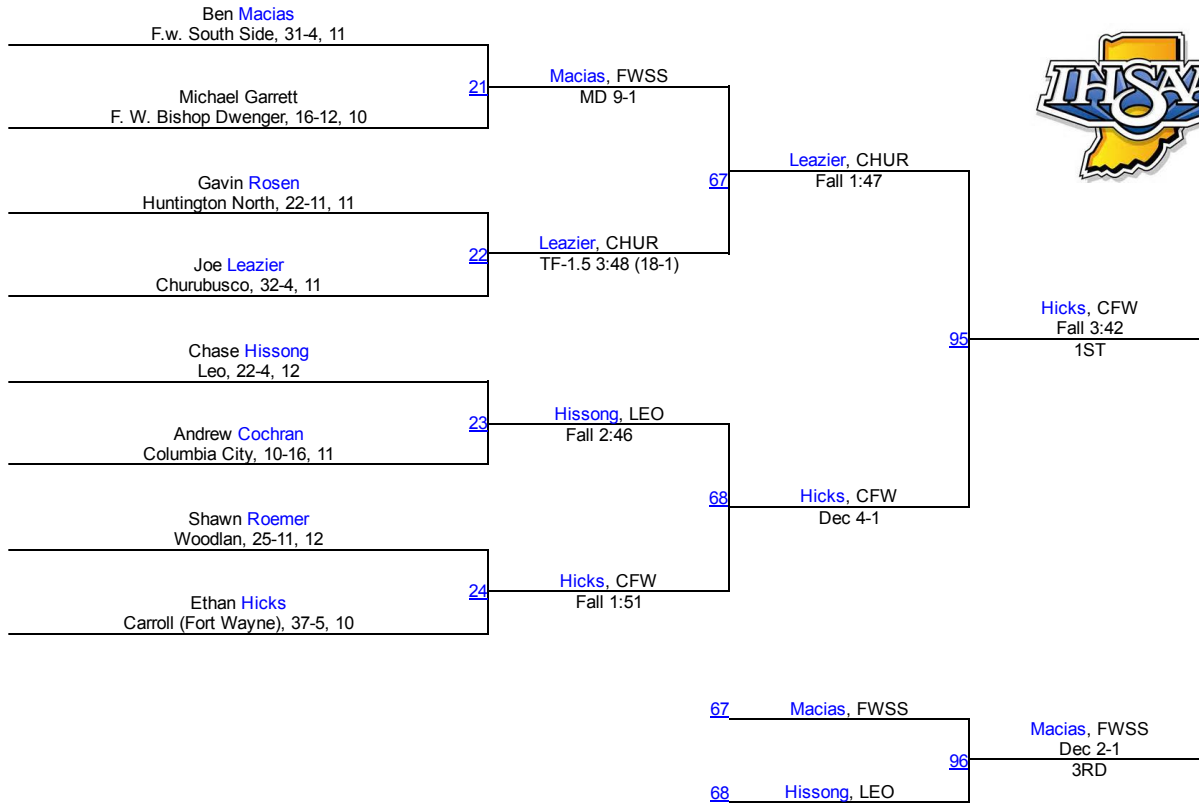

IHSAA Regional @ Carroll (Fort Wayne)

138