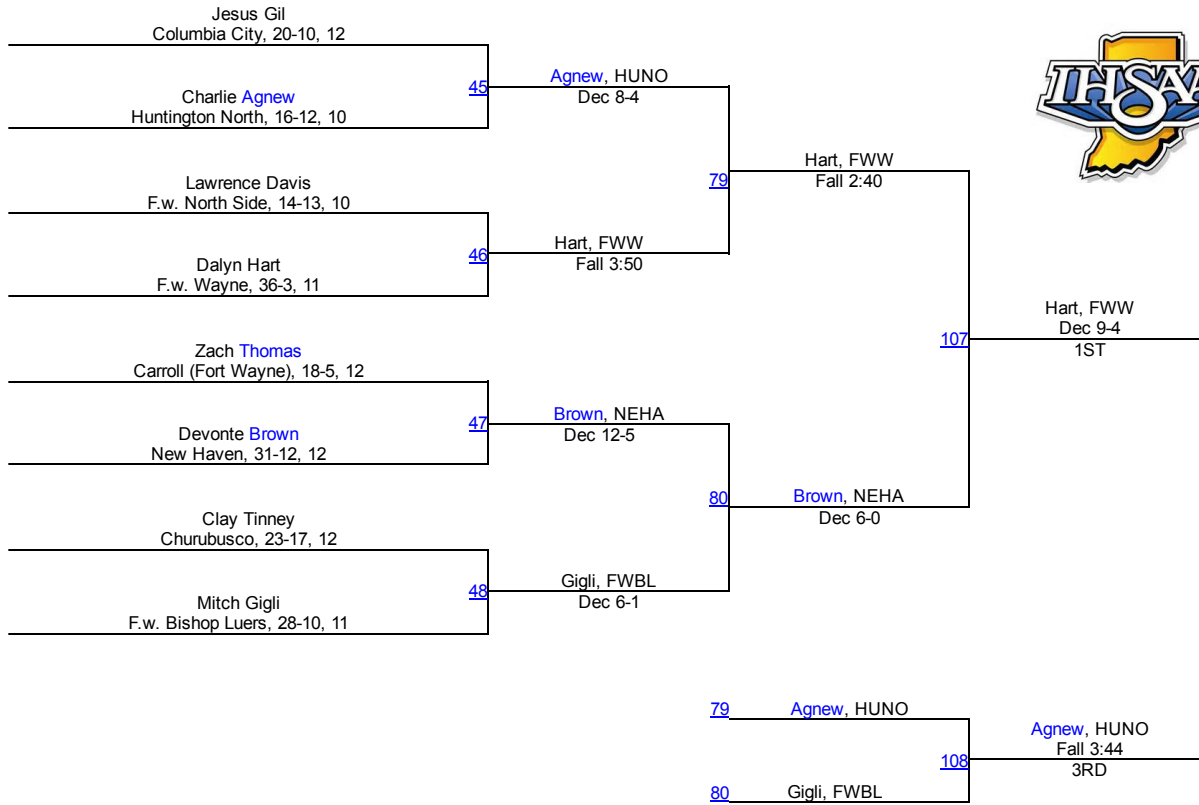

IHSAA Regional @ Carroll (Fort Wayne)

195