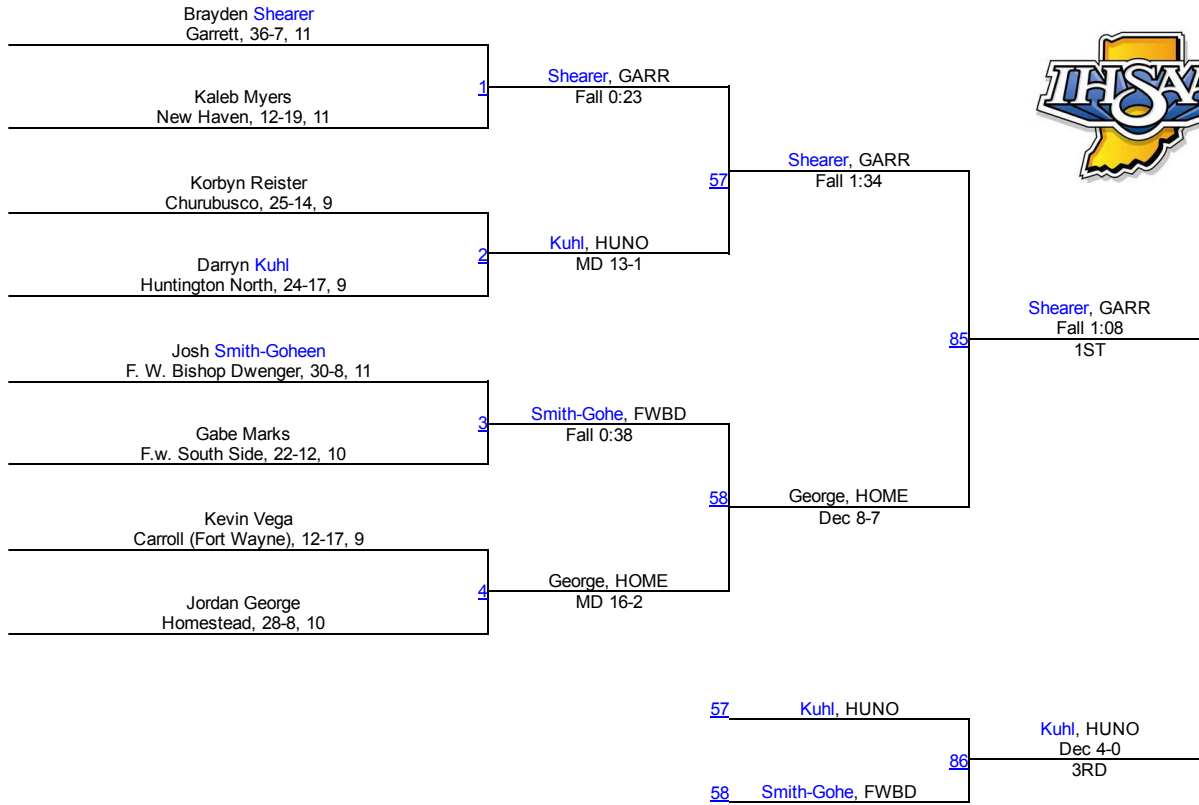

Team Scores

1.	Carroll (Fort Wayne)	150.5
2.	Garrett	97.0
3.	New Haven	84.0
4.	Homestead	77.5
5.	F. W. Bishop Dwenger	68.0
6.	Columbia City	52.0
7.	Churubusco	37.5
8.	F.w. Wayne	37.0
9.	Huntington North	27.0
9.	Woodlan	27.0
11.	Leo	25.0
12.	F.w. Bishop Luers	24.0
13.	F.w. North Side	18.0
14.	F.w. Northrop	11.0
15.	F.w. South Side	10.0
16.	Eastside	9.0
17.	F.w. Snider	8.0
18.	F. W. Concordia Lutheran	0.0
18.	Heritage	0.0
18.	Whitko	0.0

IHSAA Regional @ Carroll (Fort Wayne)

106