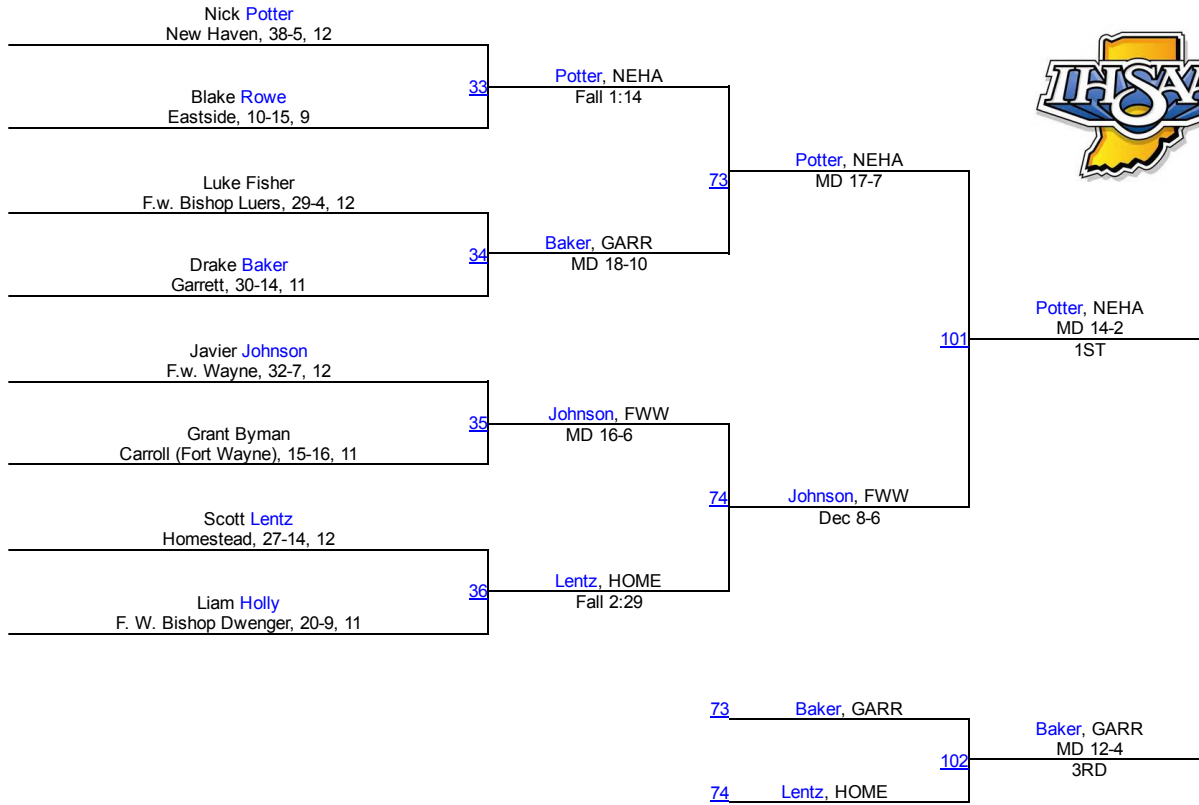

IHSAA Regional @ Carroll (Fort Wayne)

160