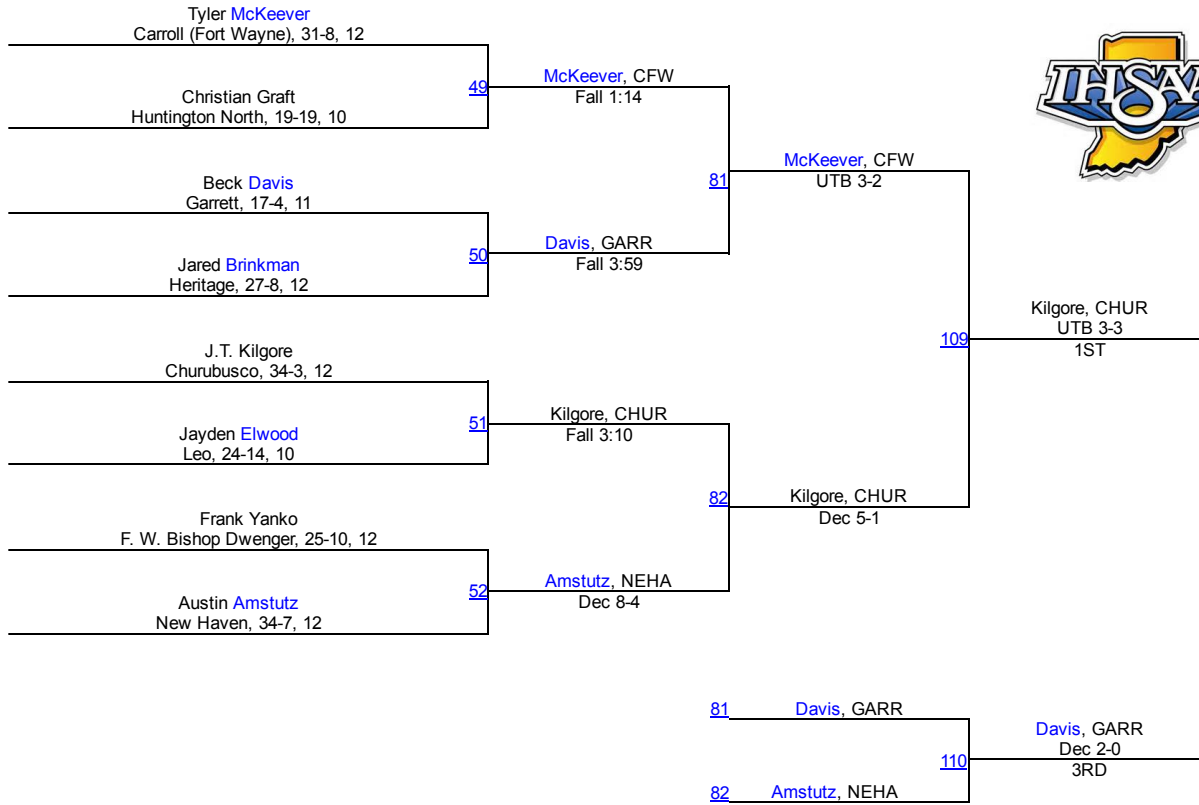

IHSAA Regional @ Carroll (Fort Wayne)

220