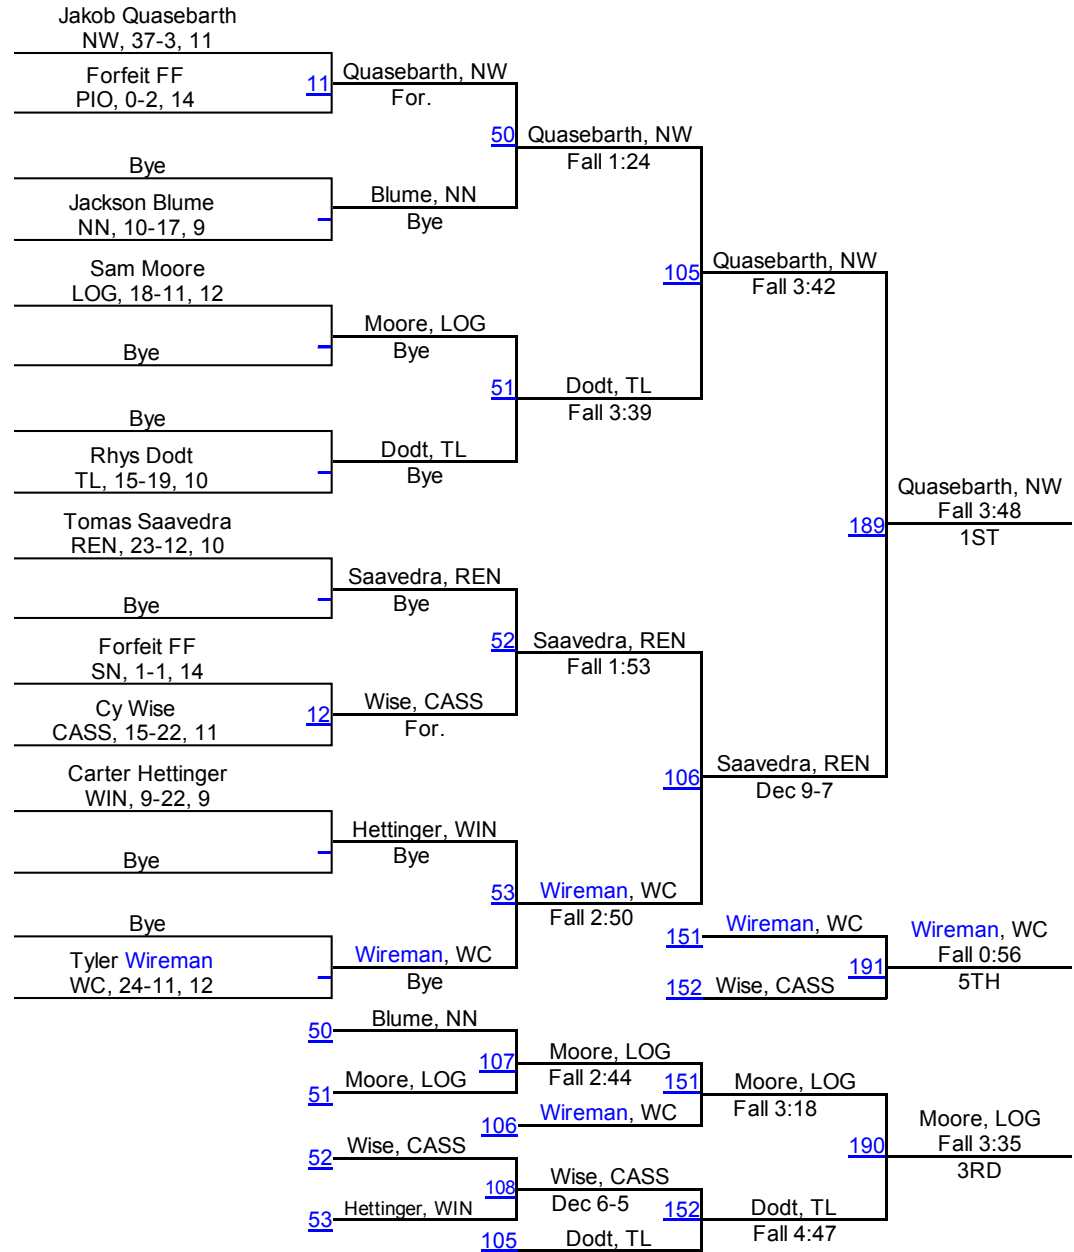

IHSAA Sectional @ Twin Lakes

138