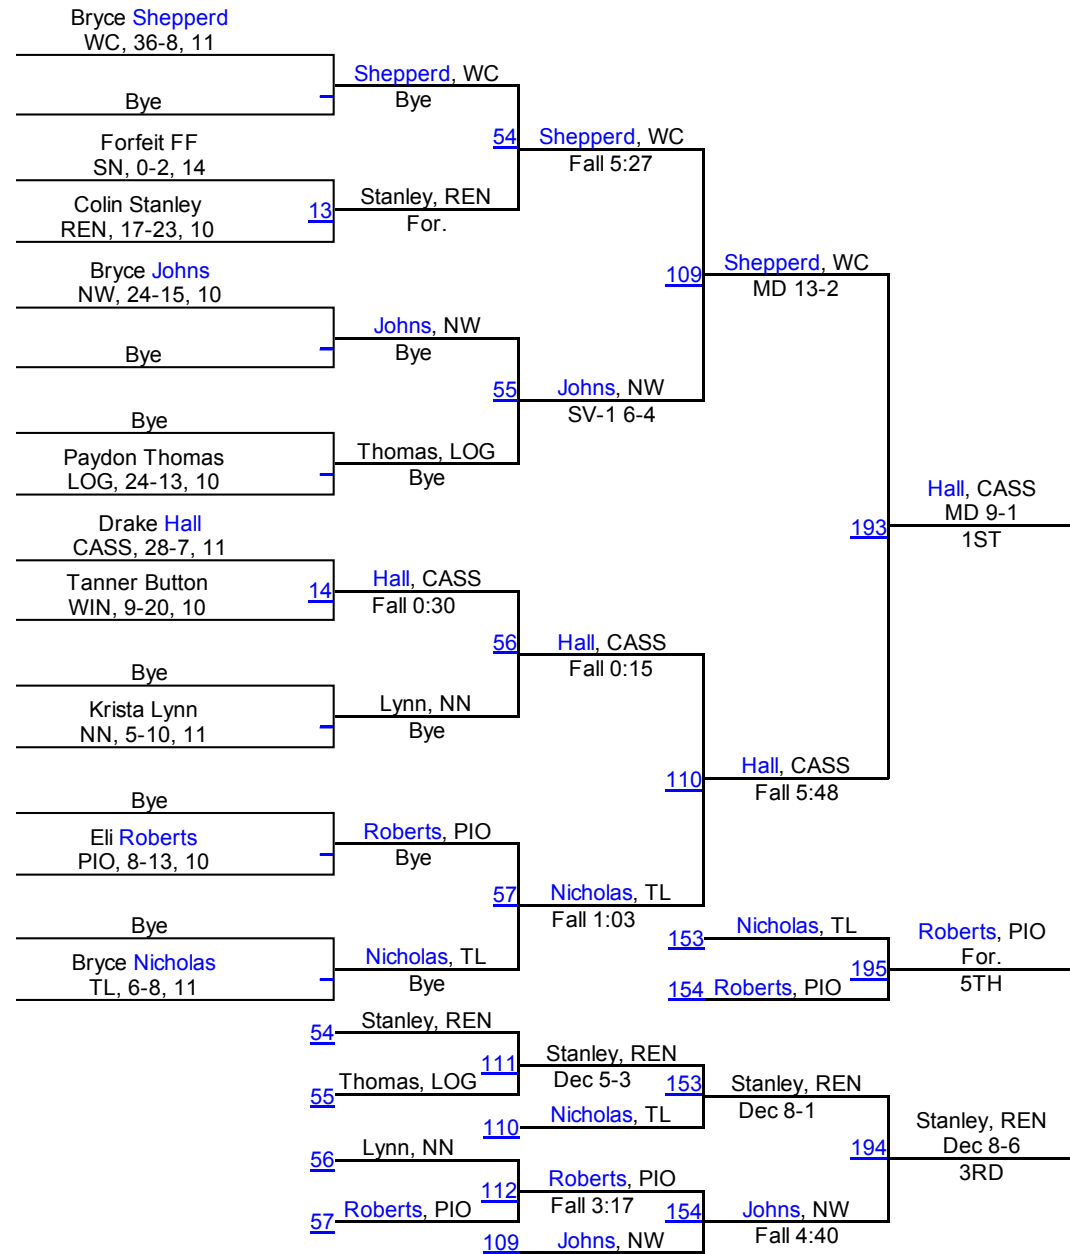

Team Scores

1.	Logansport	225.5
2.	Cass	186.0
3.	West Central	180.0
4.	Twin Lakes	143.0
5.	North White	134.0
6.	Rensselaer Central	124.5
7.	Winamac	83.0
8.	South Newton	63.0
9.	North Newton	43.0
10.	Pioneer	28.0

IHSAA Sectional @ Twin Lakes

113

IHSAA Sectional @ Twin Lakes

138

IHSAA Sectional @ Twin Lakes

145

IHSAA Sectional @ Twin Lakes

220