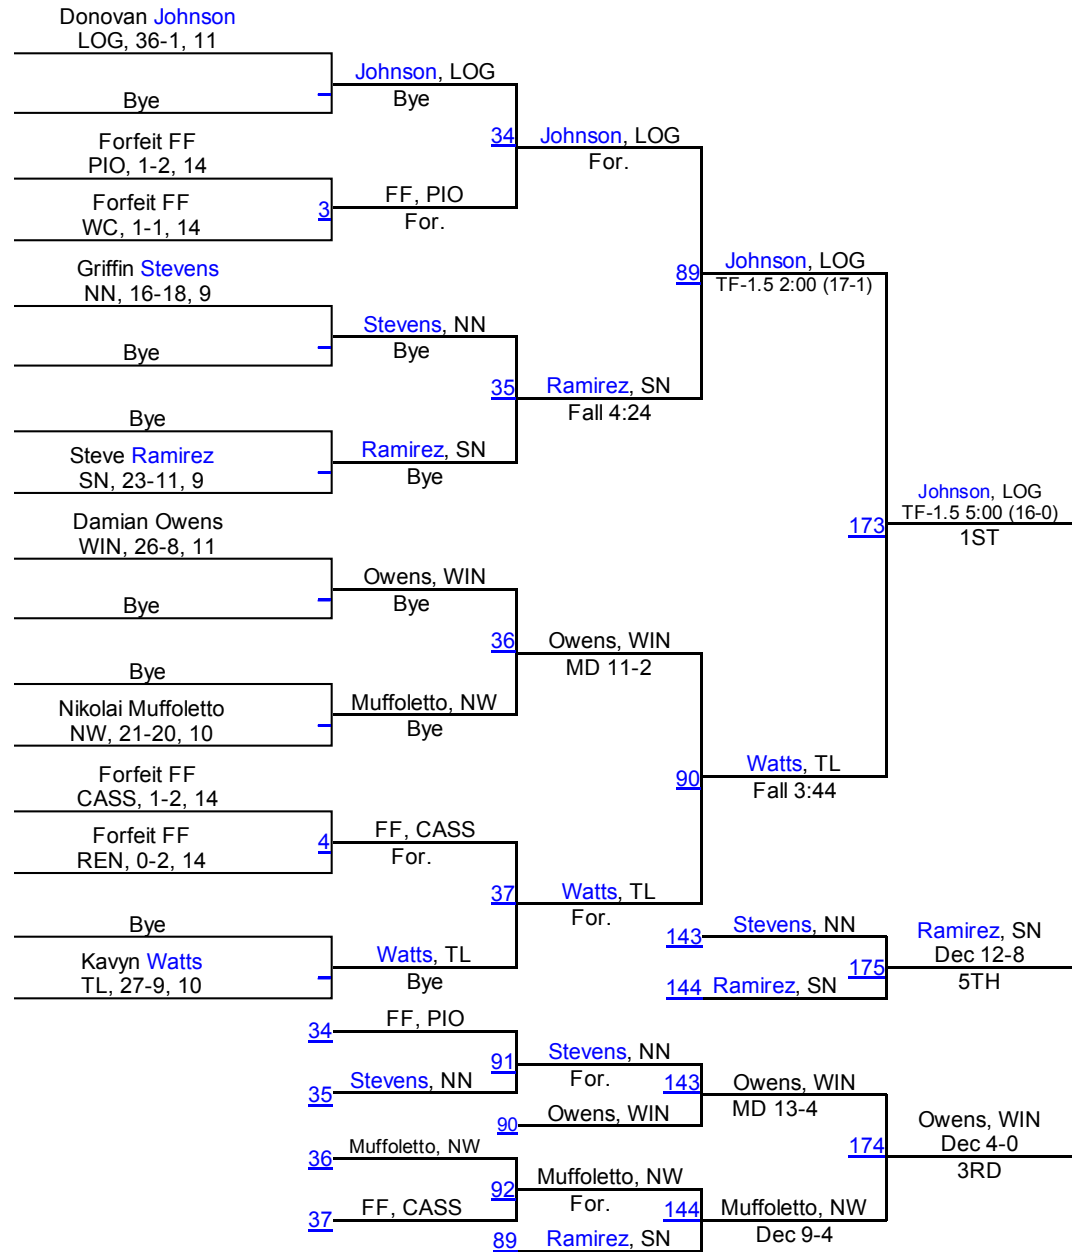

IHSAA Sectional @ Twin Lakes

113