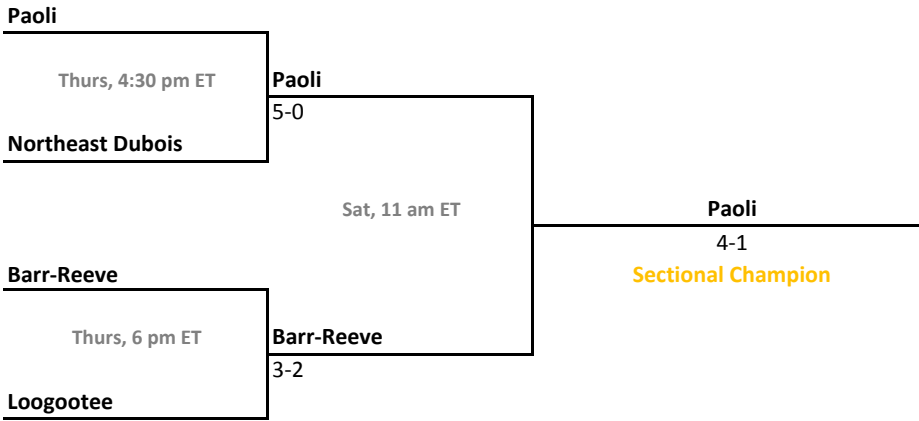

Sectional 35 | Loogootee (4 teams)