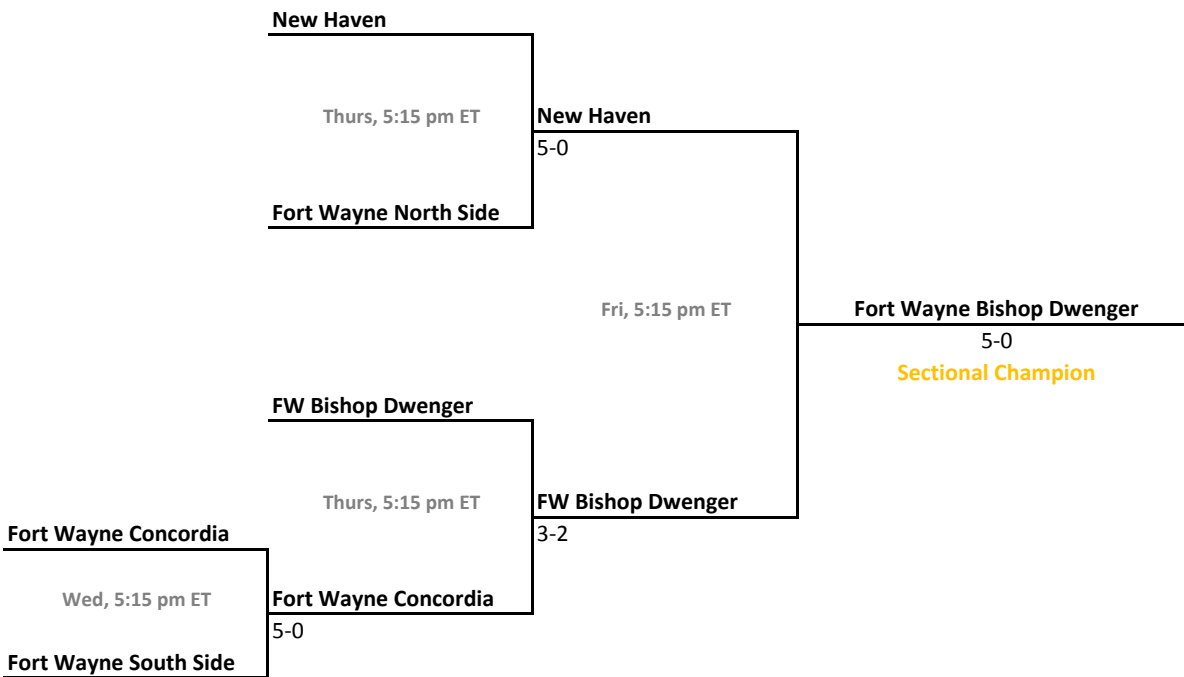

Sectional 20 | Fort Wayne Concordia Lutheran (5 teams)