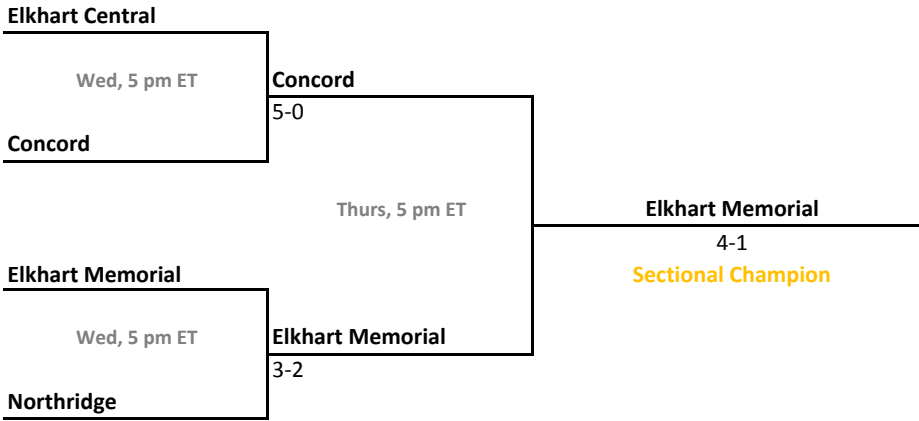

Sectional 17 | Elkhart Central (4 teams)