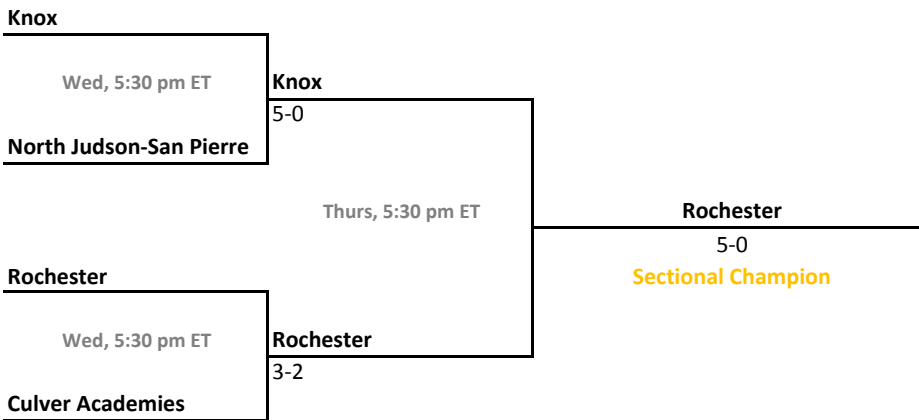

Sectional 14 | Culver Academies (4 teams)