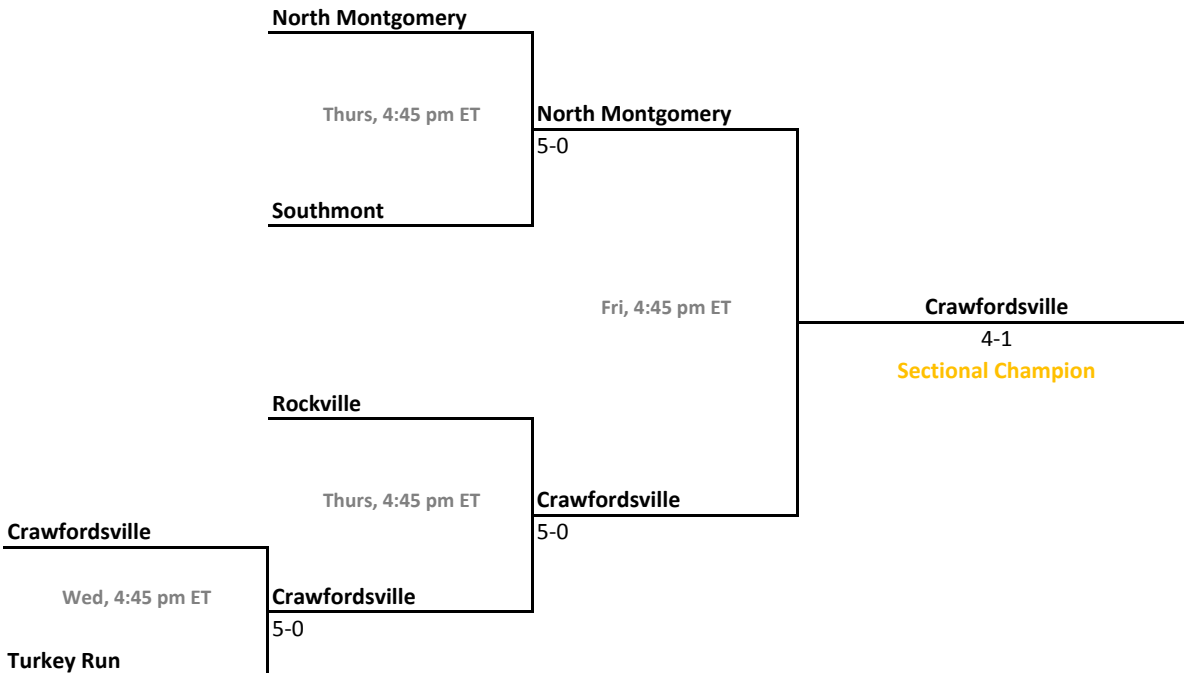

Sectional 12 | Crawfordsville (5 teams)