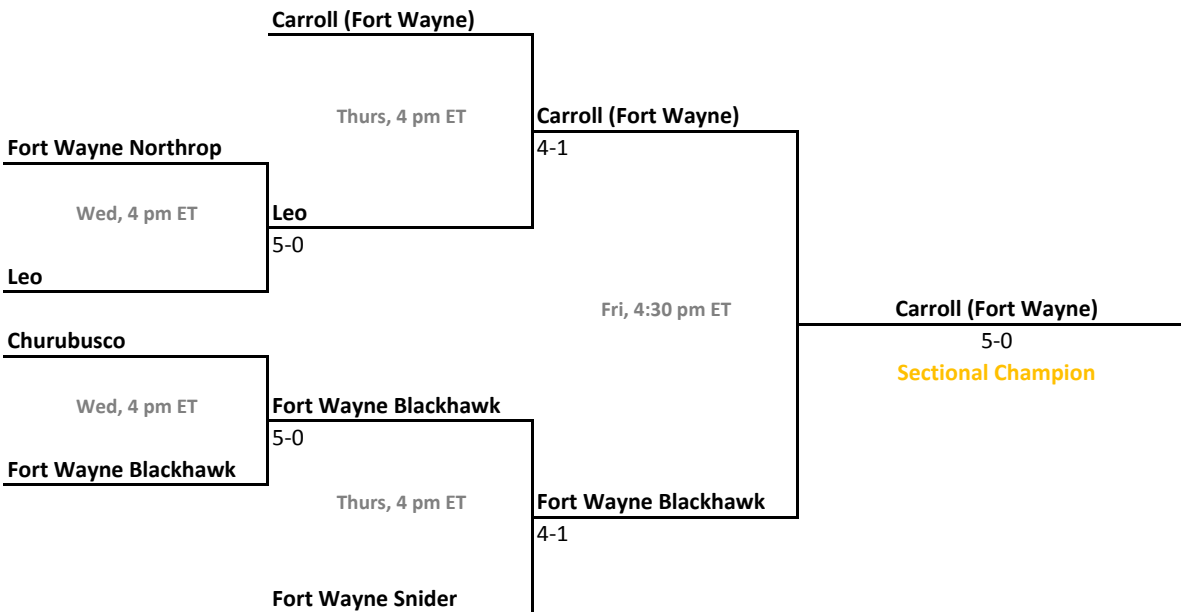

## 42nd Annual Team State Tournament Series

**Sectionals**  
May 18-21, 2016

**Sectional 7 | Carmel (4 teams)**

**Sectional 8 | Carroll (Fort Wayne) (6 teams)**