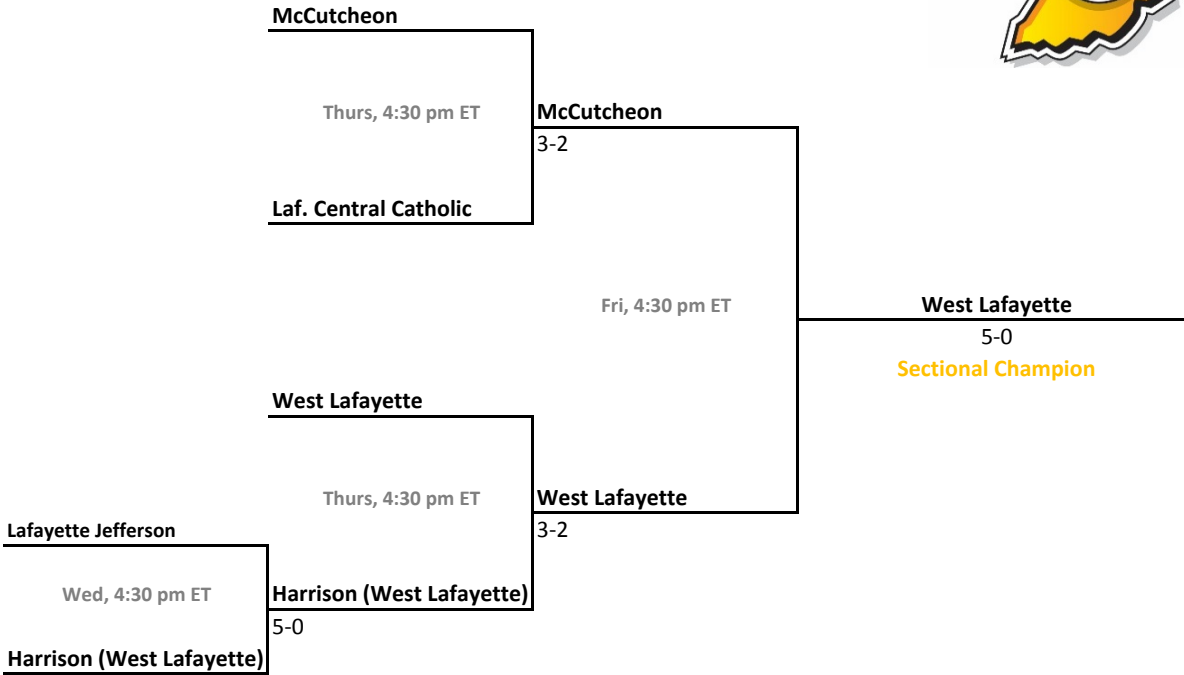

Sectional 63 | West Lafayette (5 teams)