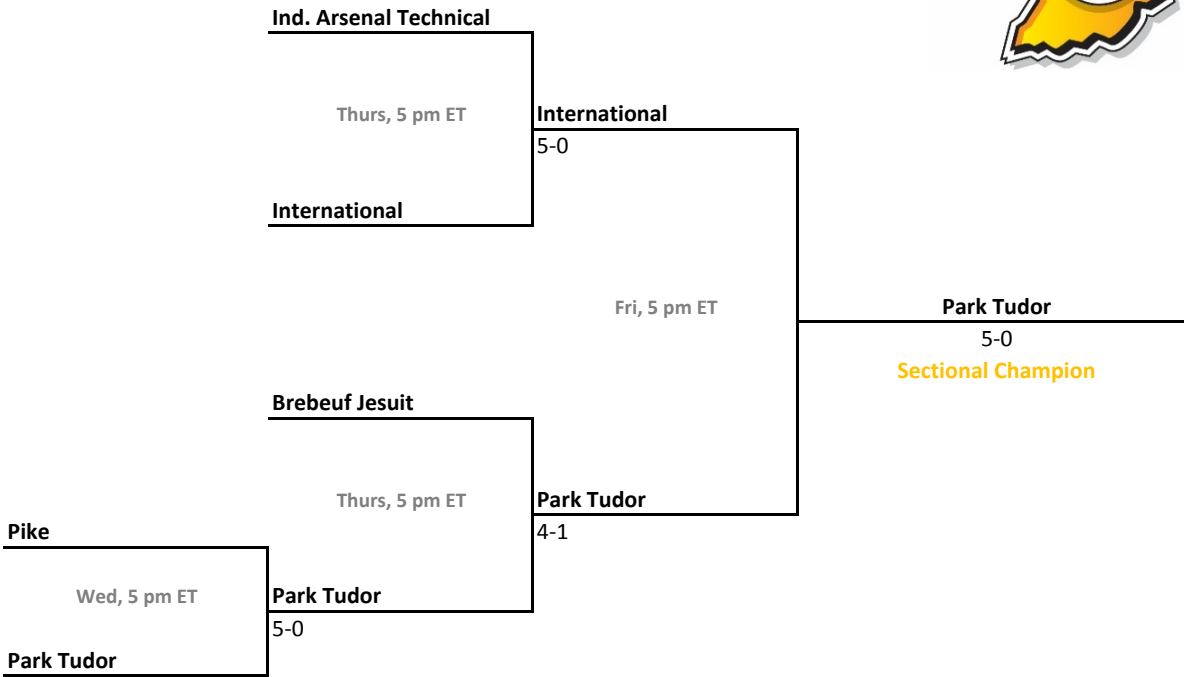

Sectional 47 | Park Tudor (5 teams)