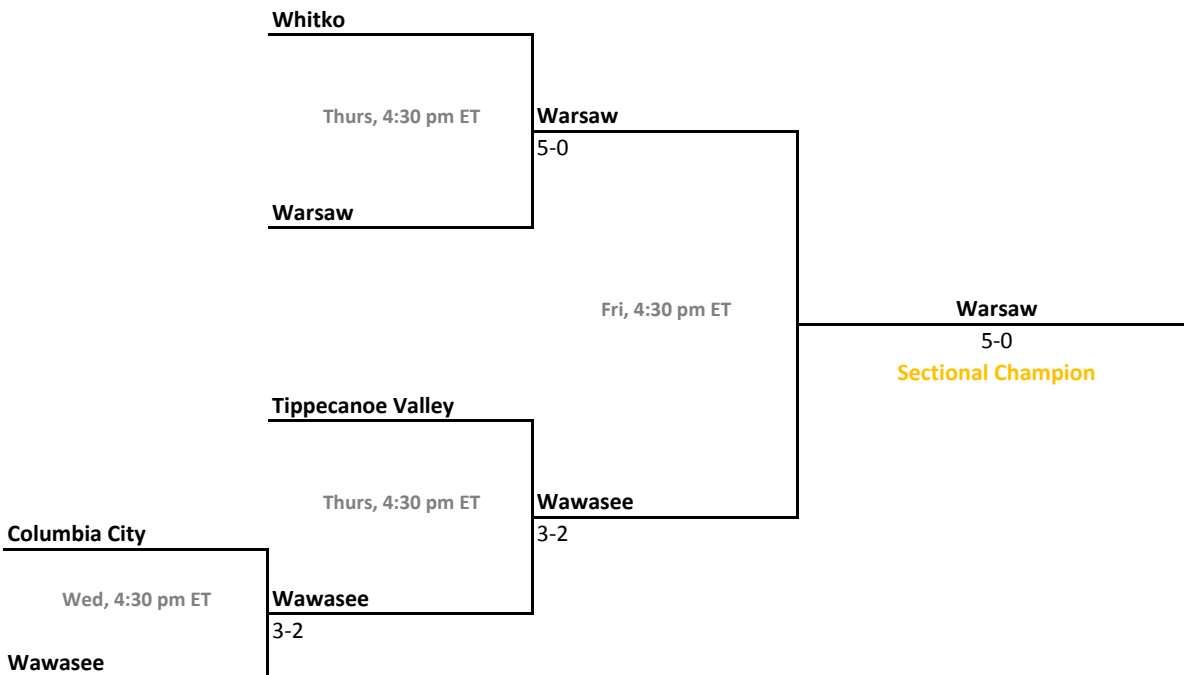

## 42nd Annual Team State Tournament Series

**Sectionals**  
May 18-21, 2016

**Sectional 61 | Vincennes Lincoln (5 teams)**

**Sectional 62 | Warsaw (5 teams)**