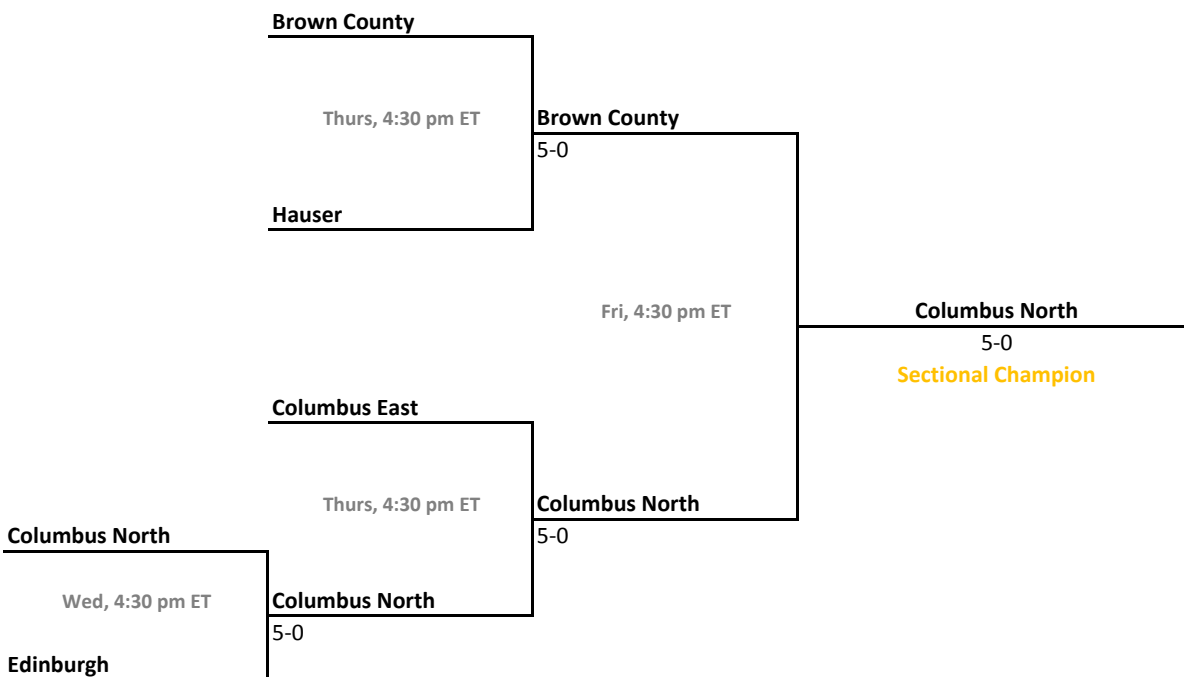

Sectional 10 | Columbus East (5 teams)