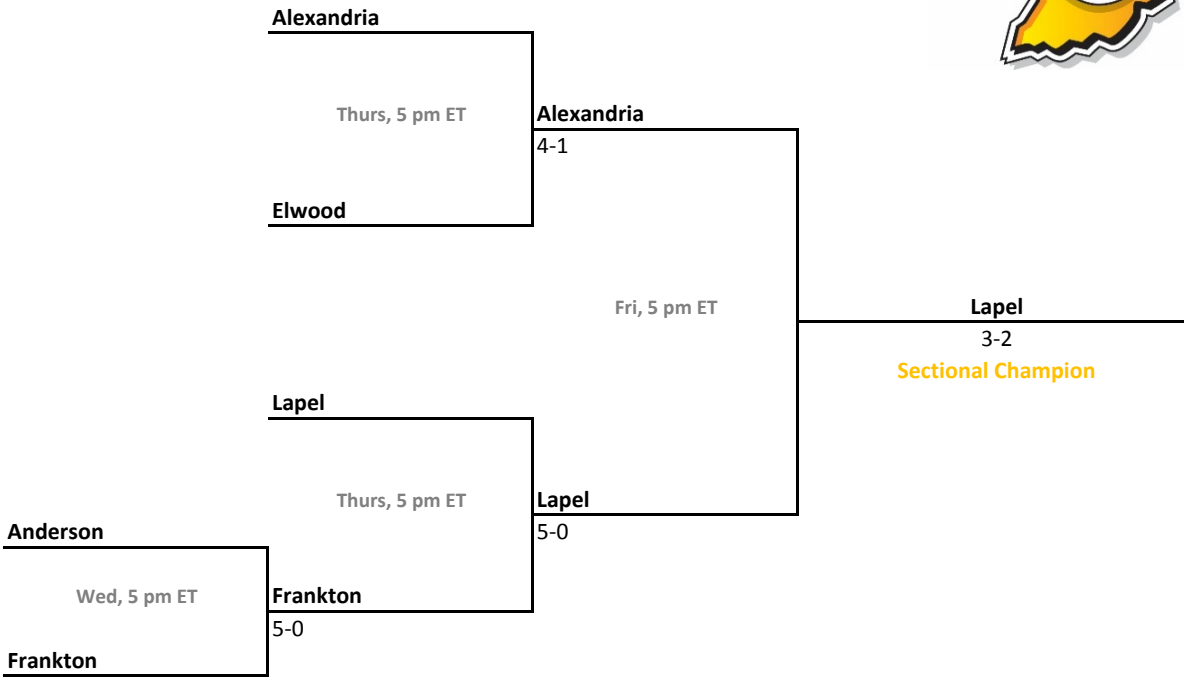

## 42nd Annual Team State Tournament Series

**Sectionals**  
May 18-21, 2016

**Sectional 1 | Anderson (5 teams)**

**Sectional 2 | Angola (4 teams)**