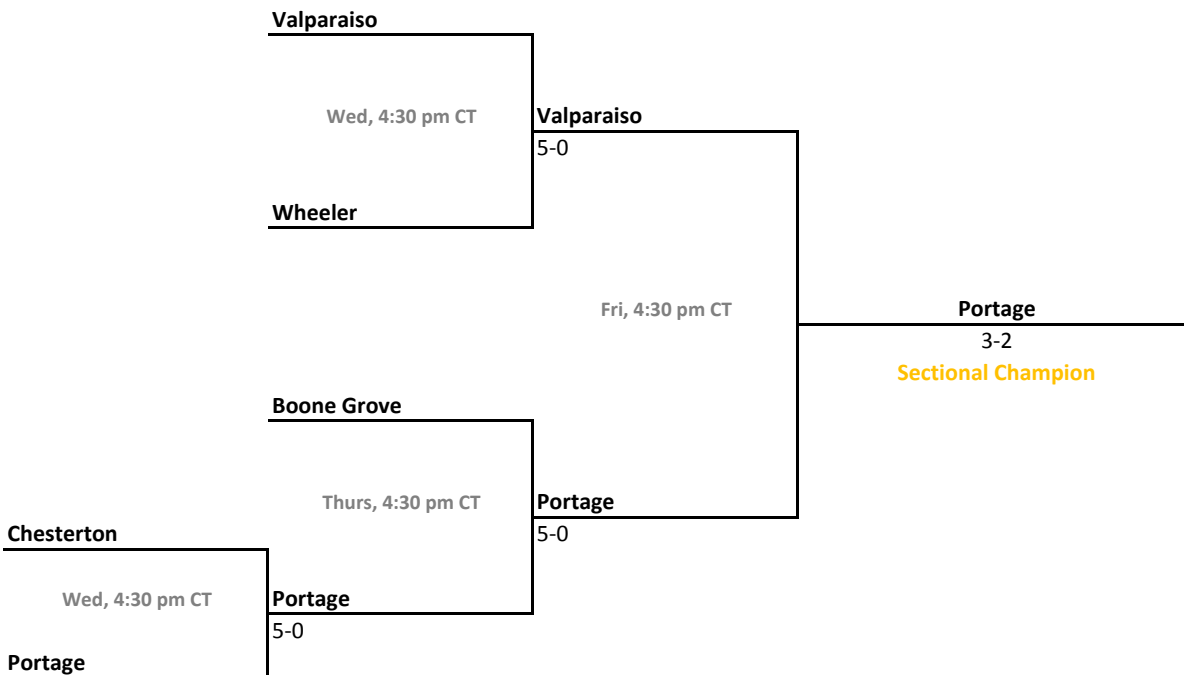

## 42nd Annual Team State Tournament Series

**Sectionals**  
May 18-21, 2016

**Sectional 49 | Peru (6 teams)**

**Sectional 50 | Portage (5 teams)**