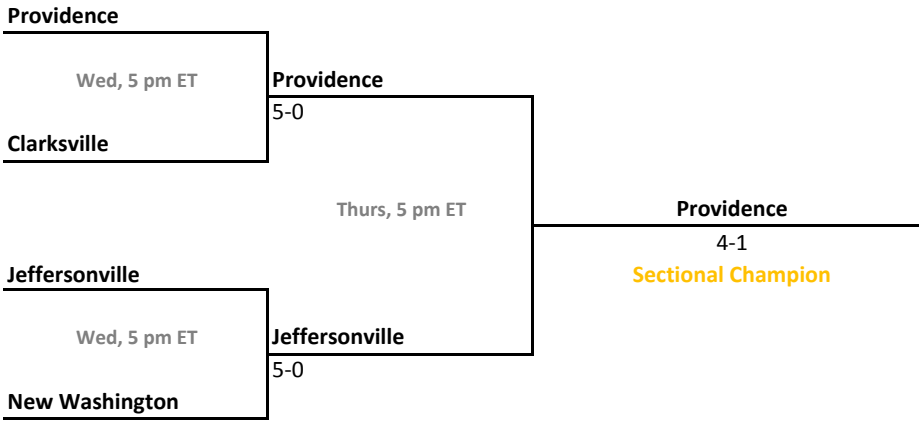

Sectional 29 | Jeffersonville (4 teams)