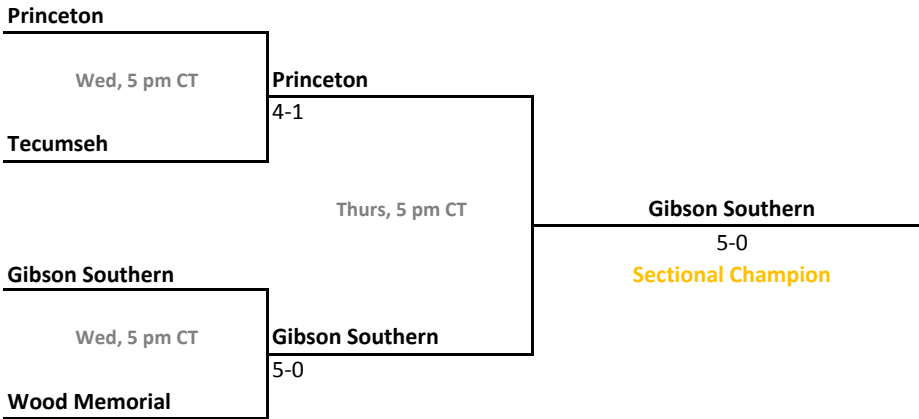

Sectional 51 | Princeton (4 teams)