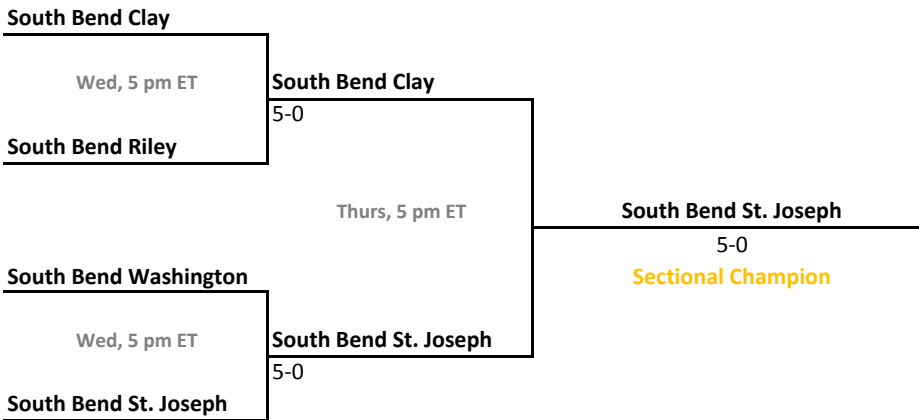

## 42nd Annual Team State Tournament Series

**Sectionals**  
May 18-21, 2016

**Sectional 55 | Silver Creek (5 teams)**

**Sectional 56 | South Bend St. Joseph (4 teams)**