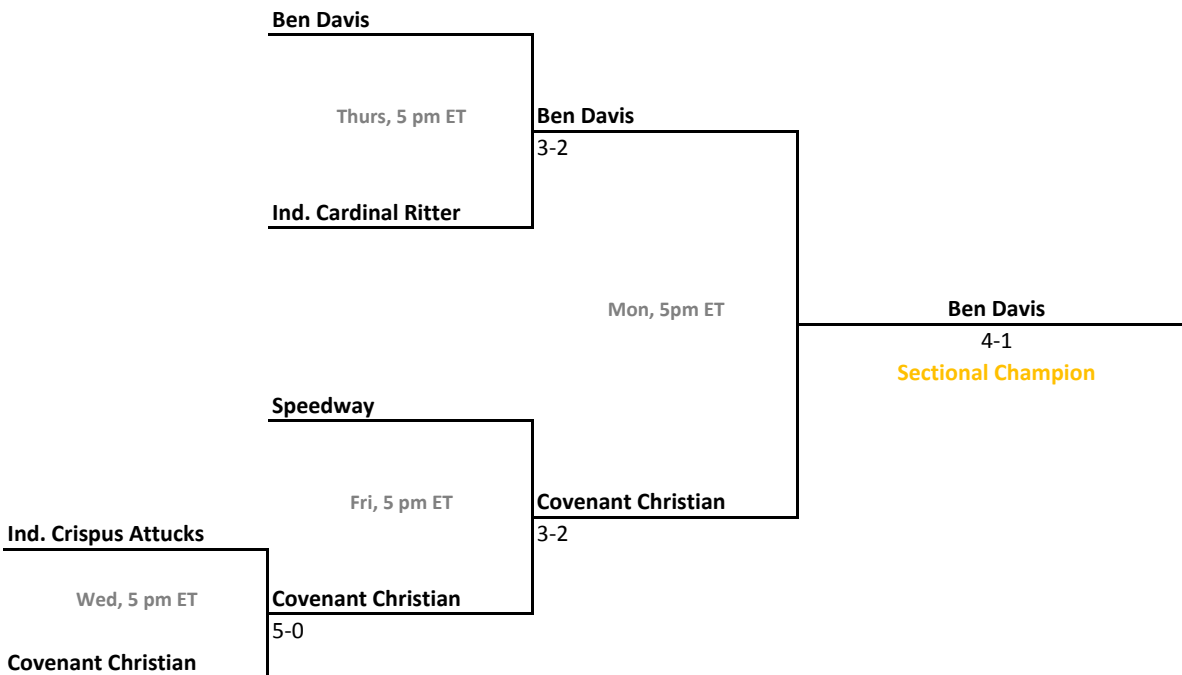

## 42nd Annual Team State Tournament Series

**Sectionals**  
May 18-21, 2016

**Sectional 3 | Avon (5 teams)**

**Sectional 4 | Ben Davis (6 teams)**