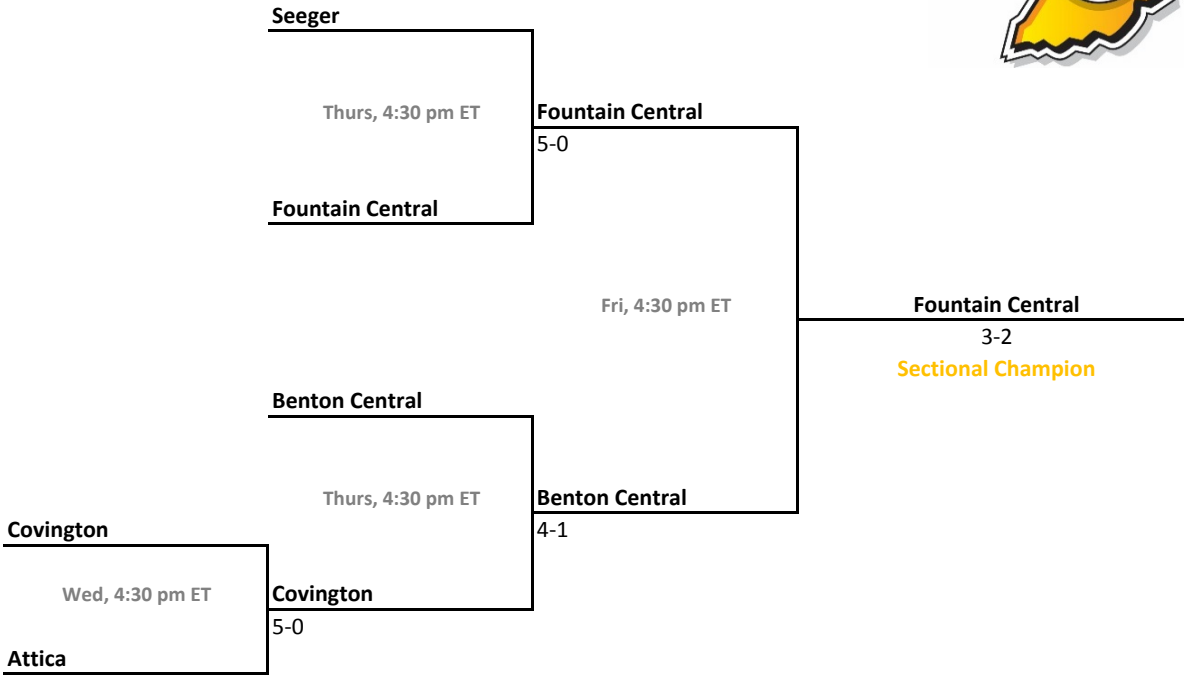

Sectional 21 | Fountain Central (5 teams)