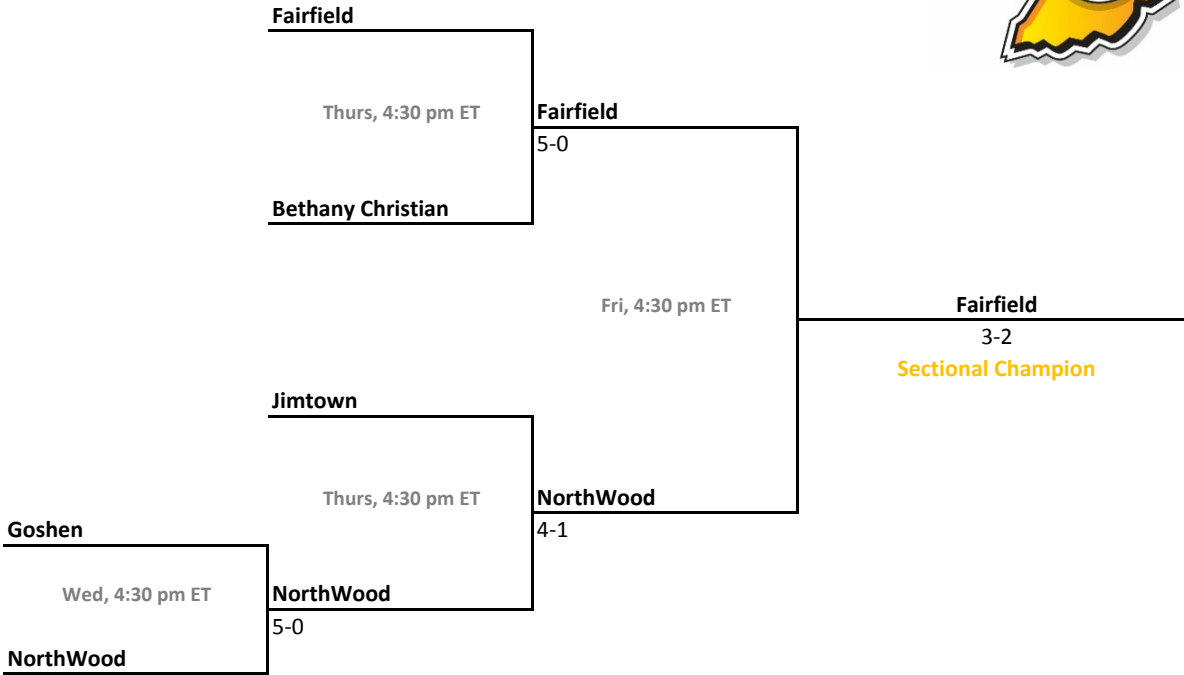

Sectional 23 | Goshen (5 teams)