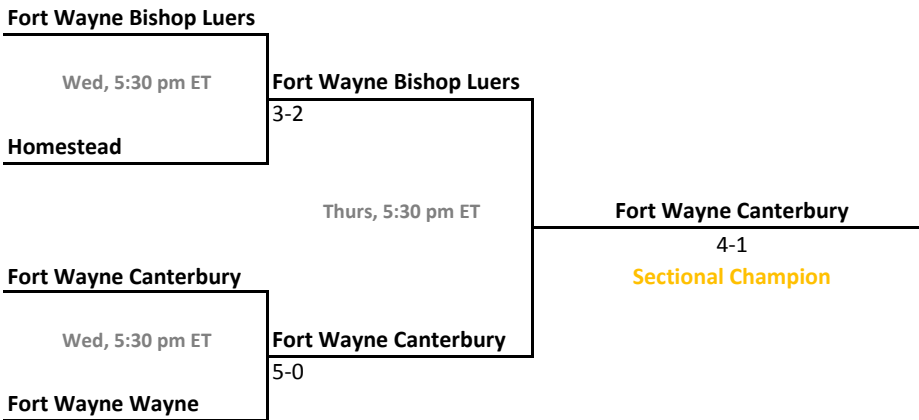

## 42nd Annual Team State Tournament Series

**Sectionals**  
May 18-21, 2016

### Sectional 25 | Hobart (6 teams)

### Sectional 26 | Homestead (4 teams)