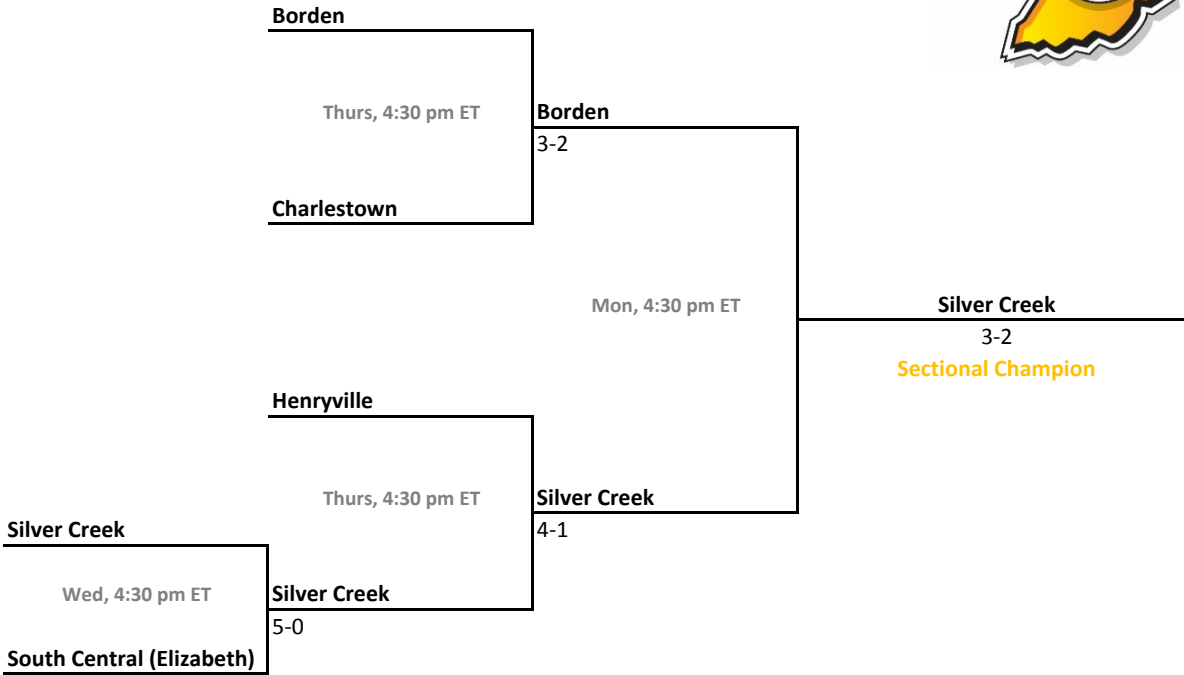

Sectional 55 | Silver Creek (5 teams)