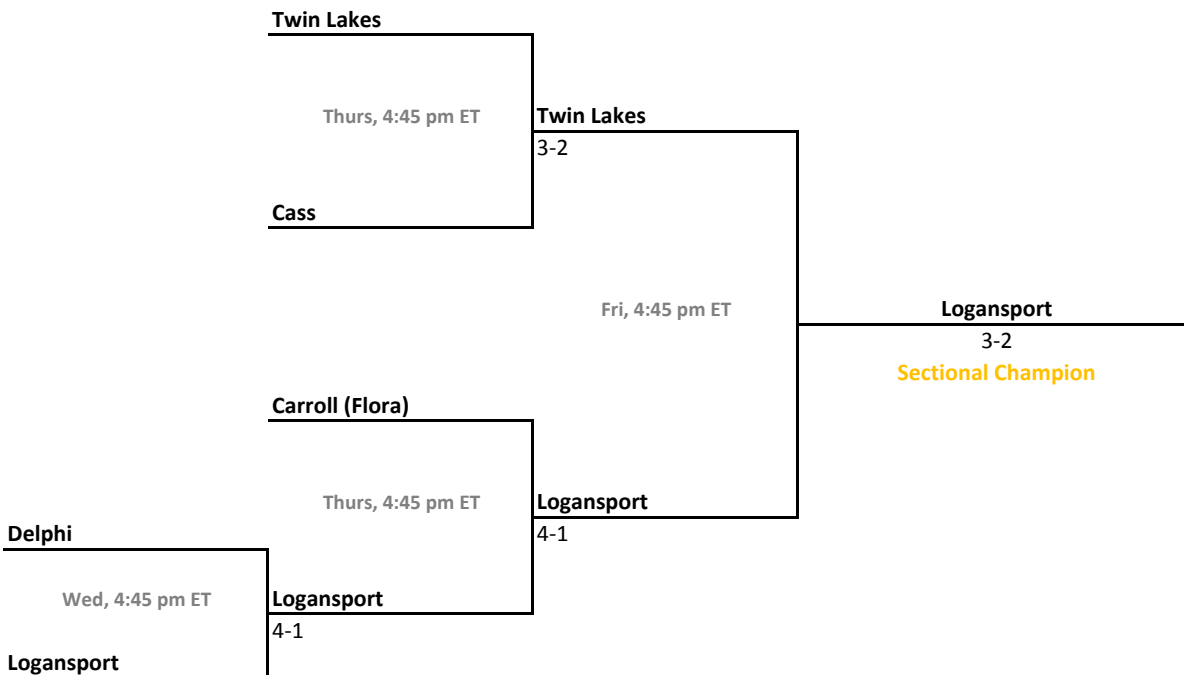

## 42nd Annual Team State Tournament Series

**Sectionals**  
May 18-21, 2016

**Sectional 33 | Lebanon (5 teams)**

**Sectional 34 | Logansport (5 teams)**