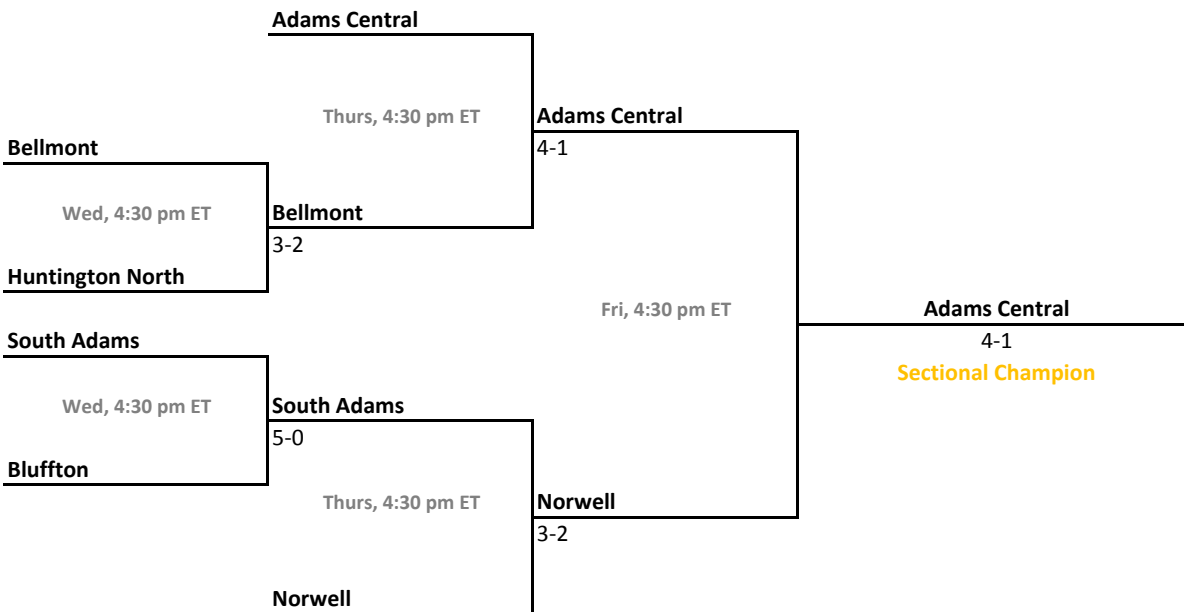

## 42nd Annual Team State Tournament Series

**Sectionals**  
May 18-21, 2016

**Sectional 45 | Northview (5 teams)**

**Sectional 46 | Norwell (6 teams)**