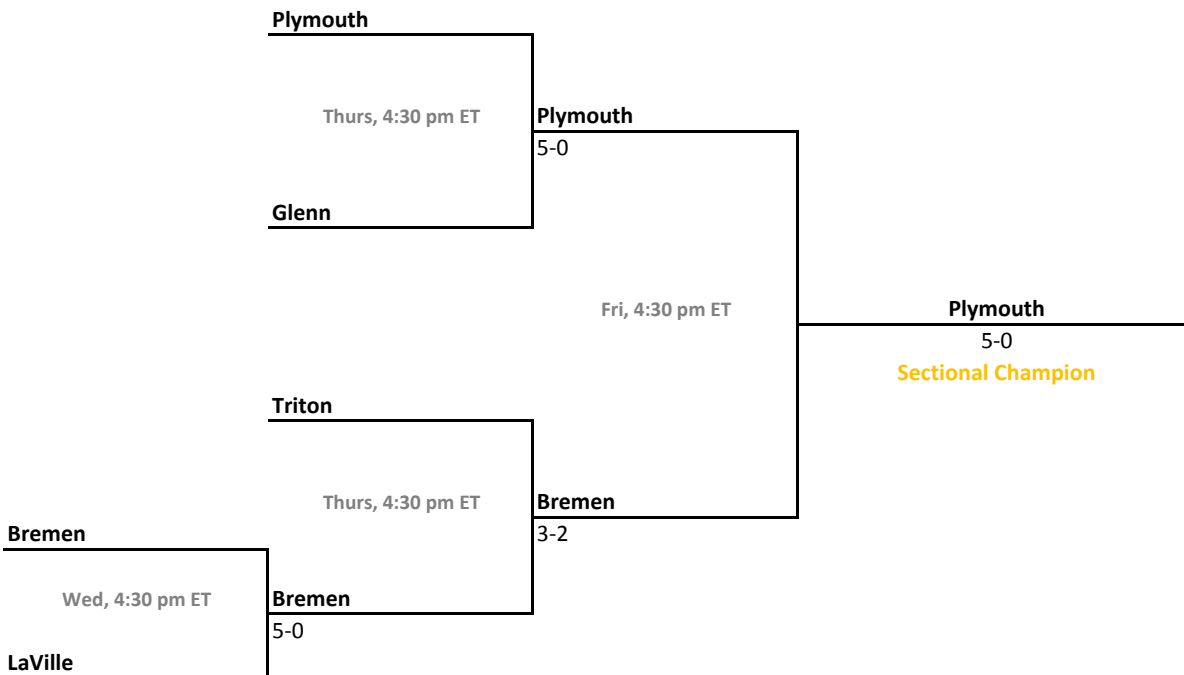

Sectional 6 | Bremen (5 teams)