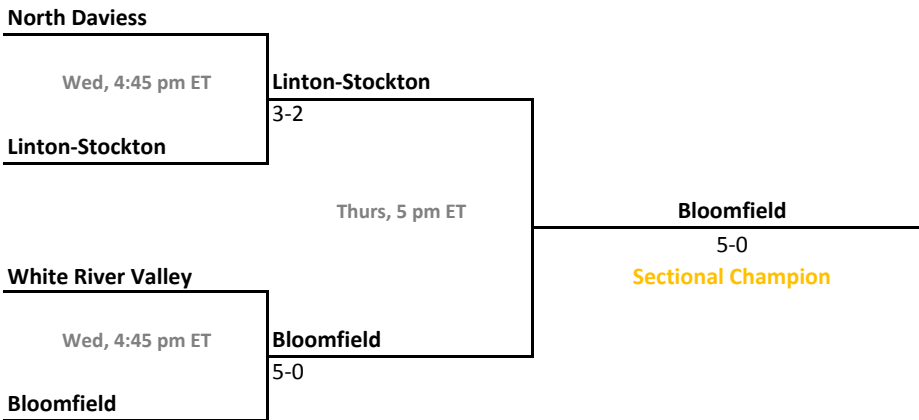

Sectional 44 | North Daviess (4 teams)