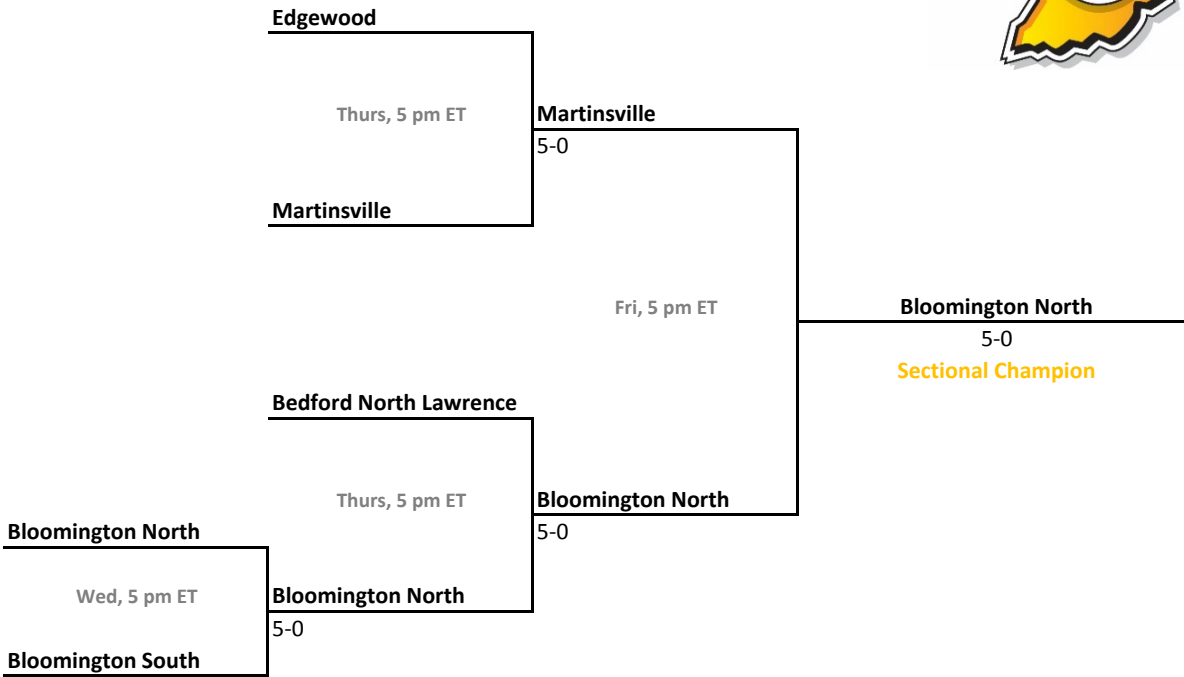

Sectional 5 | Bloomington North (5 teams)