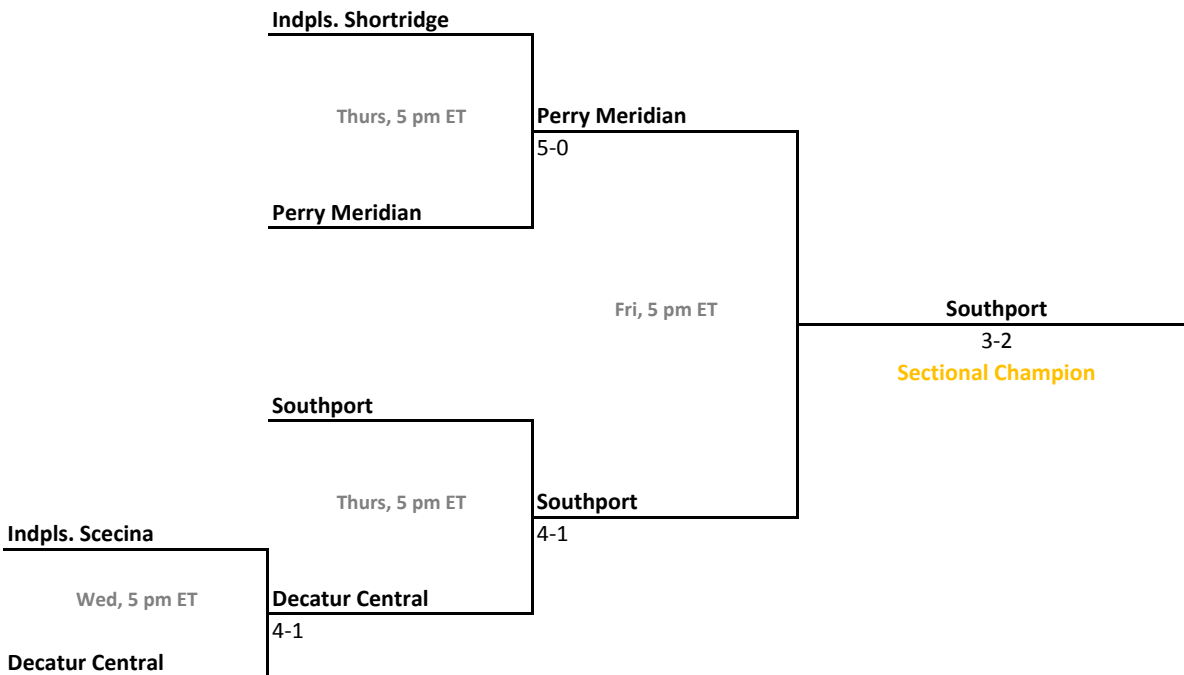

## 42nd Annual Team State Tournament Series

**Sectionals**  
May 18-21, 2016

**Sectional 57 | South Dearborn (6 teams)**

**Sectional 58 | Southport (5 teams)**