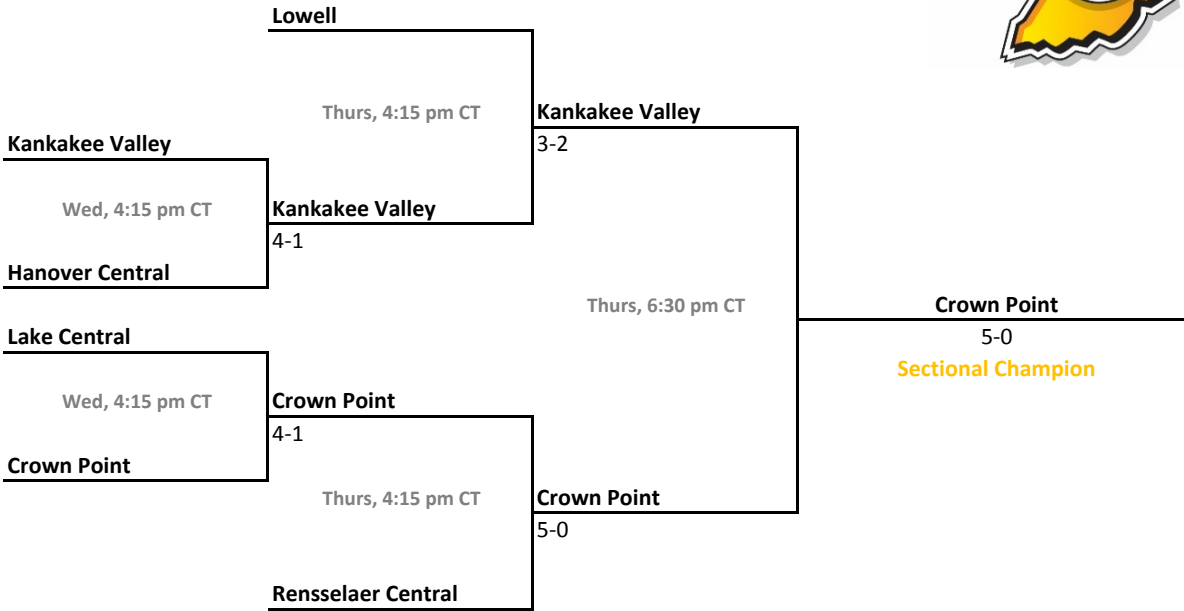

Sectional 13 | Crown Point (6 teams)