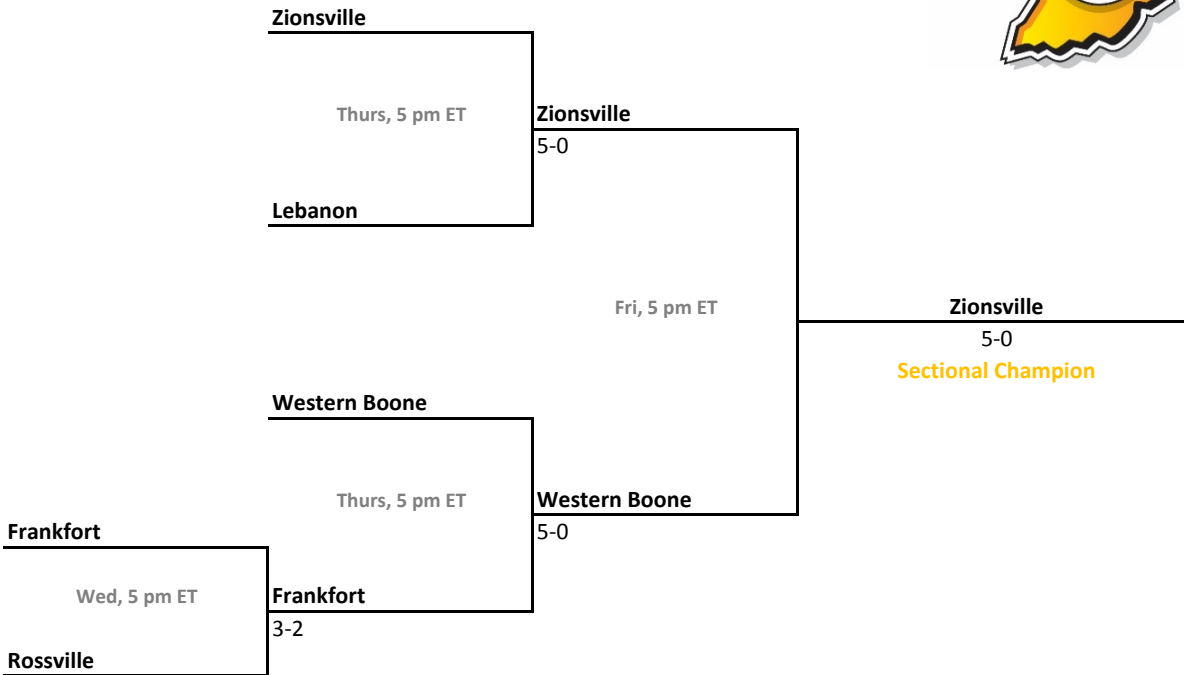

Sectional 33 | Lebanon (5 teams)