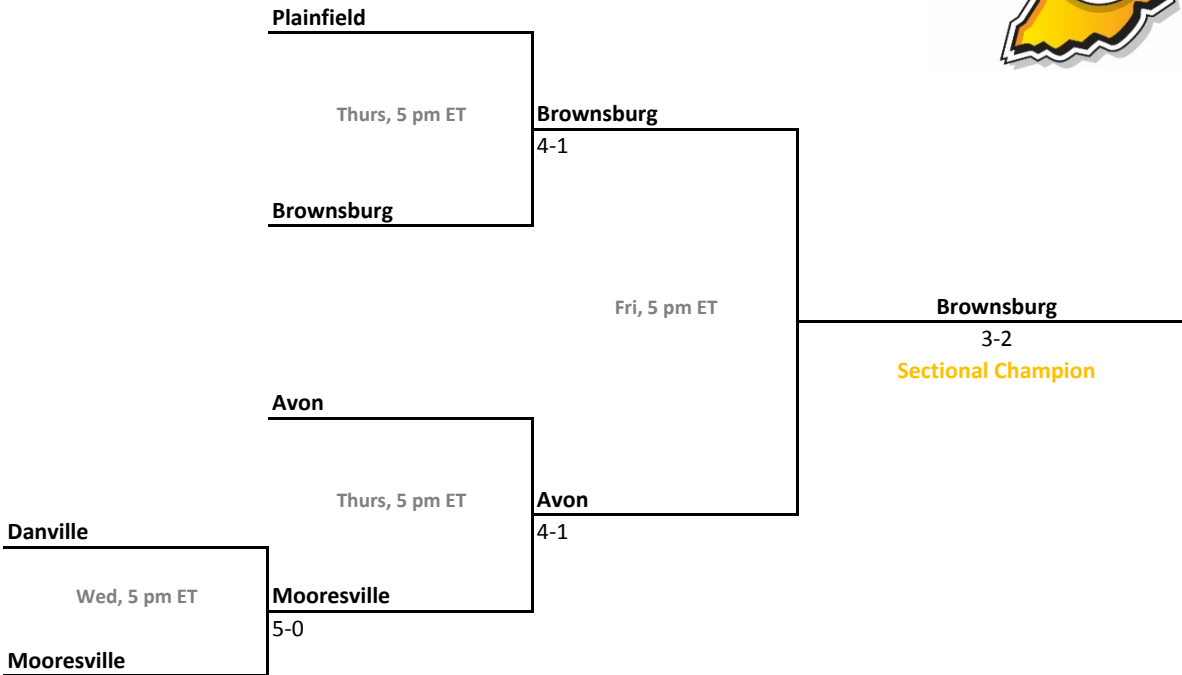

Sectional 3 | Avon (5 teams)