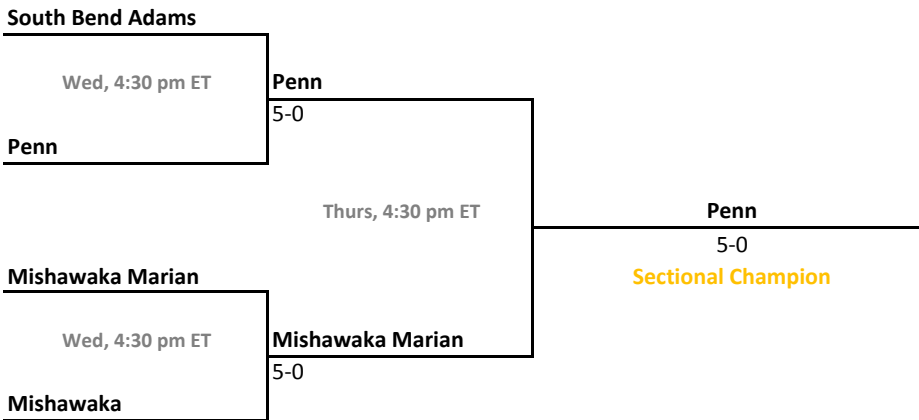

## 42nd Annual Team State Tournament Series

**Sectionals**  
May 18-21, 2016

**Sectional 47 | Park Tudor (5 teams)**

**Sectional 48 | Penn (4 teams)**