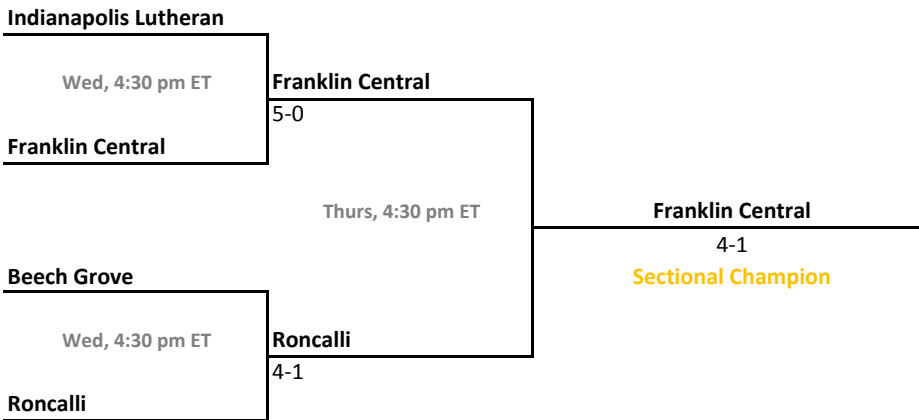

## 42nd Annual Team State Tournament Series

**Sectionals**  
May 18-21, 2016

**Sectional 21 | Fountain Central (5 teams)**

**Sectional 22 | Franklin Central (4 teams)**