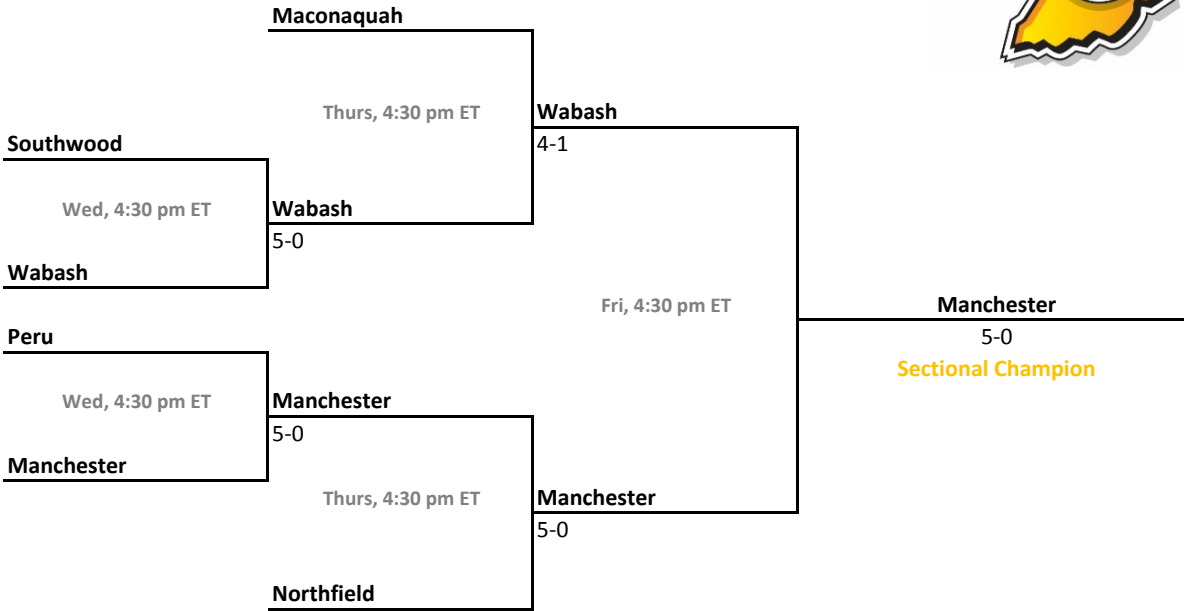

Sectional 49 | Peru (6 teams)