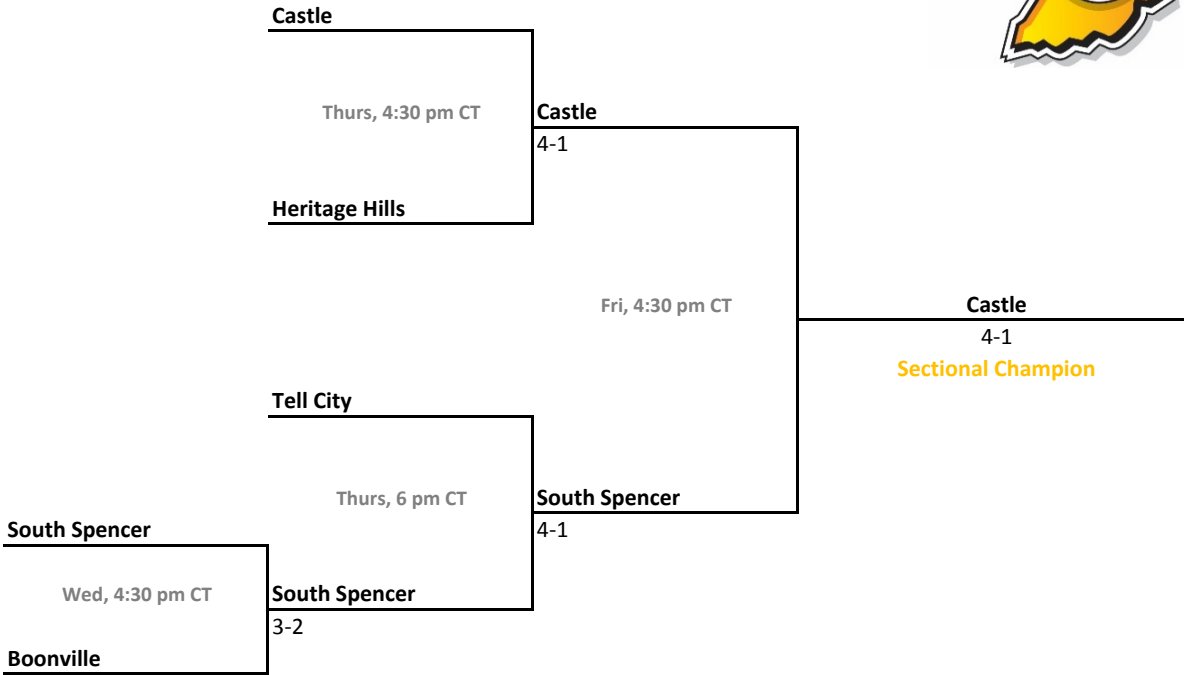

Sectional 59 | Tell City (5 teams)