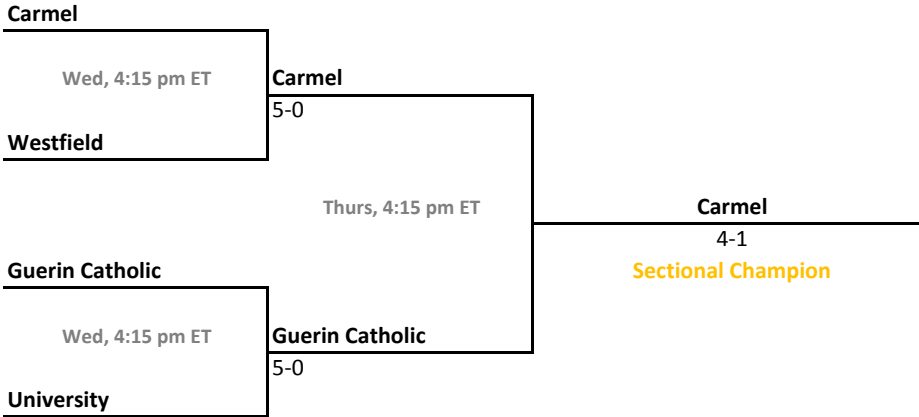

Sectional 7 | Carmel (4 teams)