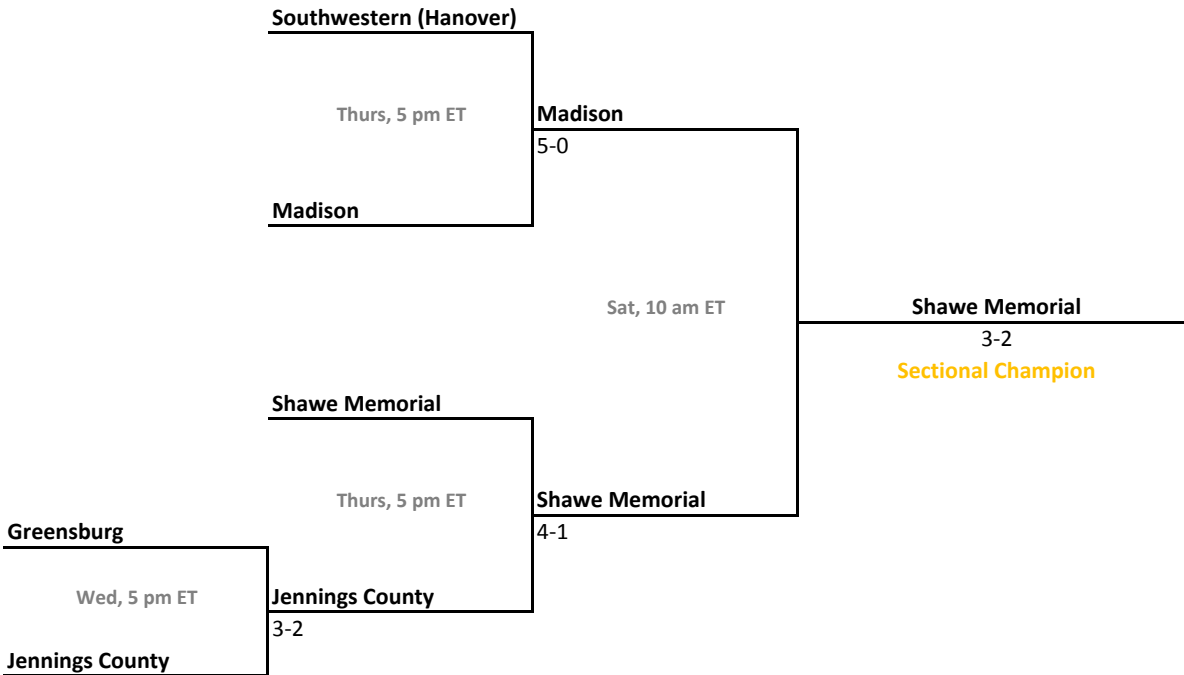

## 42nd Annual Team State Tournament Series

**Sectionals**  
May 18-21, 2016

**Sectional 23 | Goshen (5 teams)**

**Sectional 24 | Greensburg (5 teams)**