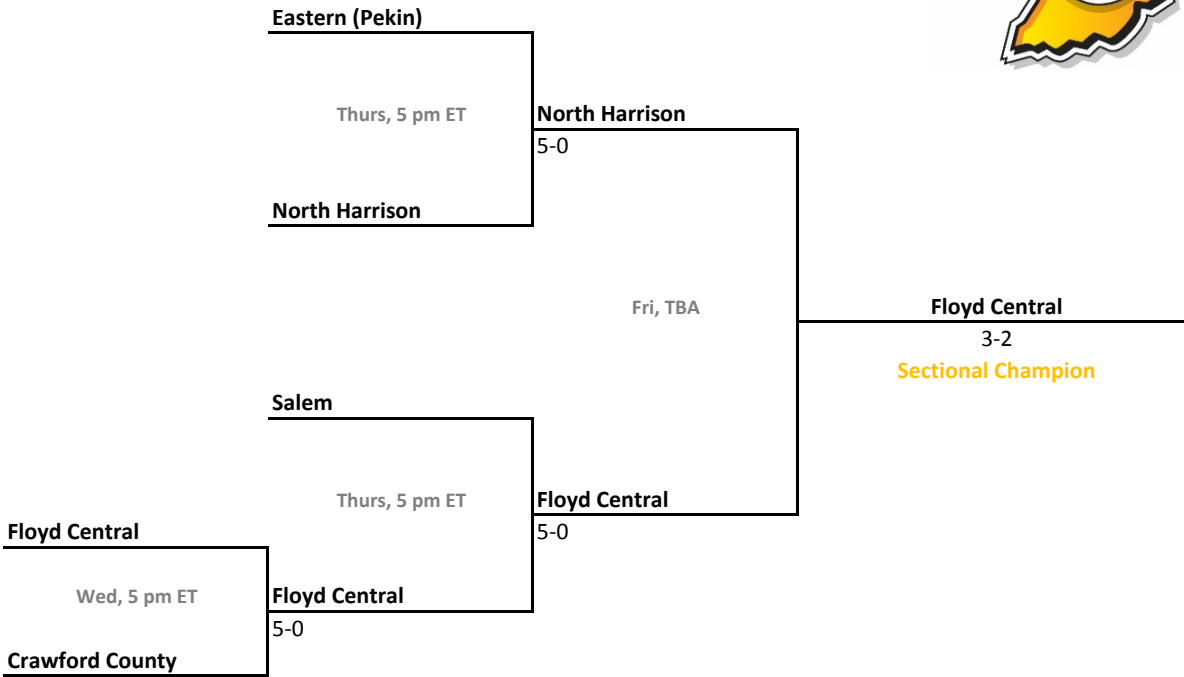

Sectional 19 | Floyd Central (5 teams)