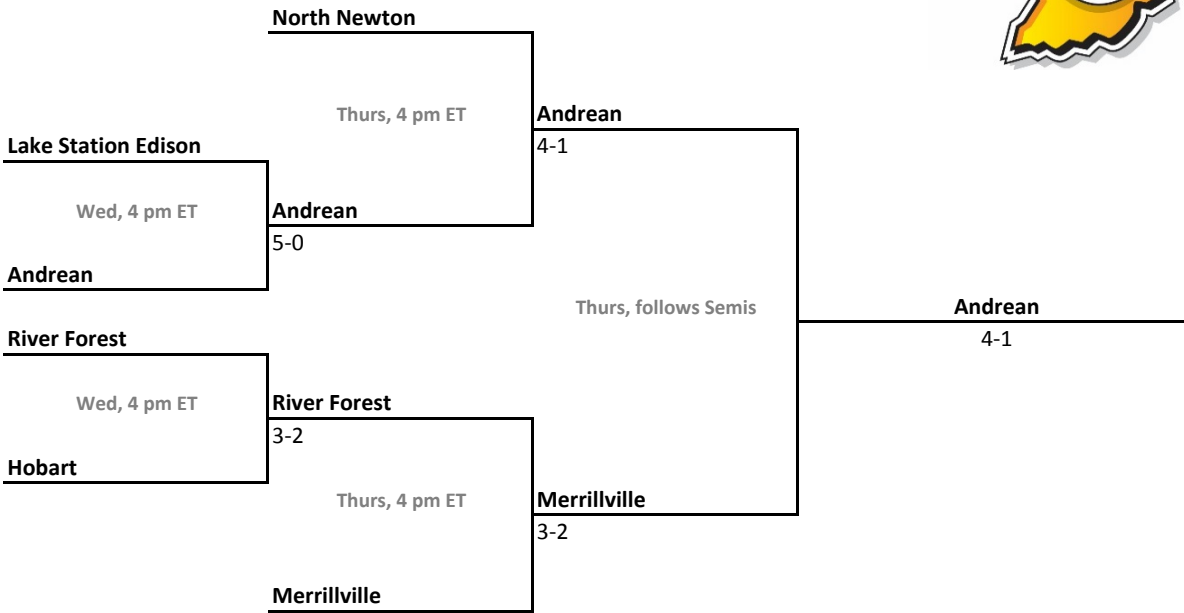

Sectional 25 | Hobart (6 teams)