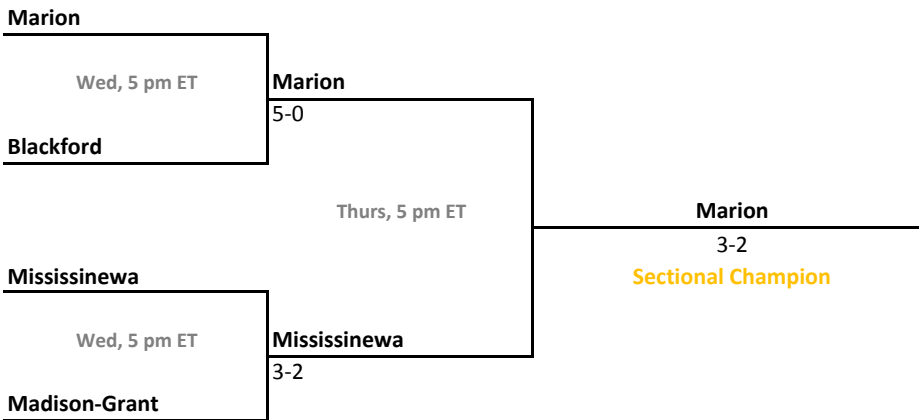

Sectional 36 | Marion (4 teams)