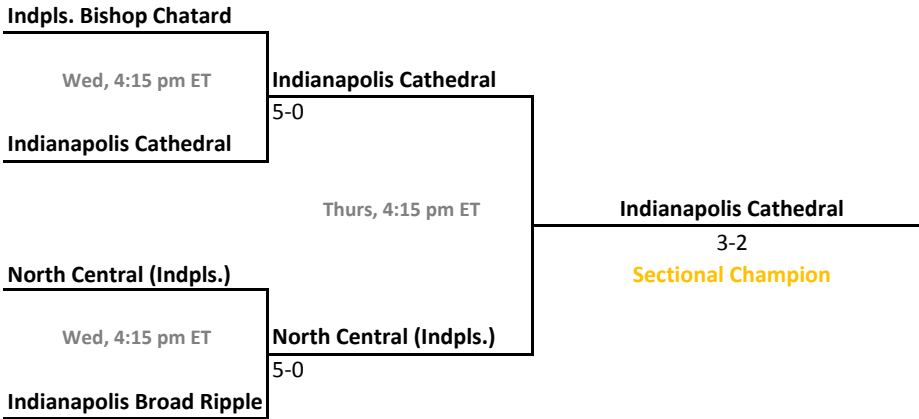

Sectional 43 | North Central (Indianapolis) (4 teams)