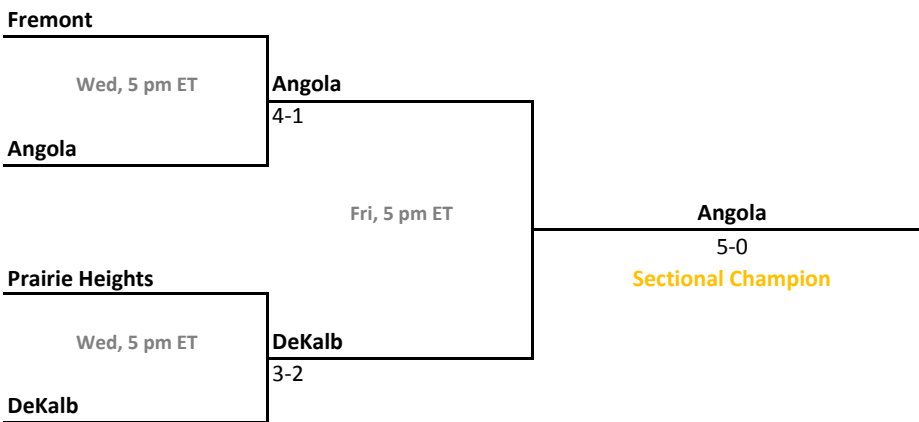

## 42nd Annual Team State Tournament Series

**Sectionals**  
May 18-21, 2016

**Sectional 1 | Anderson (5 teams)**

**Sectional 2 | Angola (4 teams)**