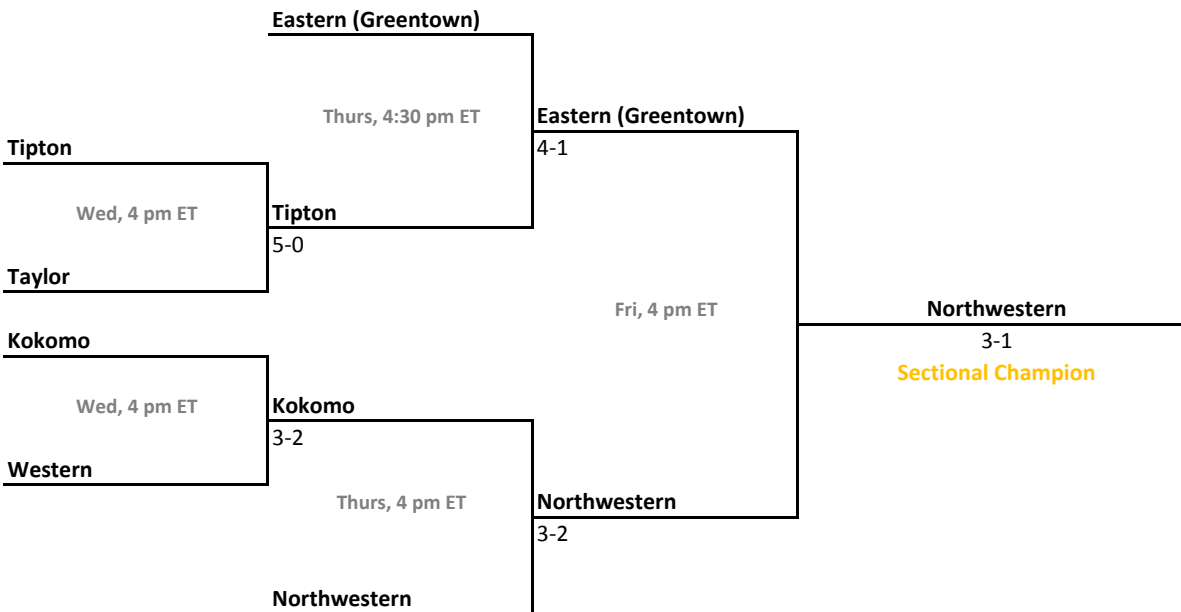

### Sectional 30 | Kokomo (6 teams)