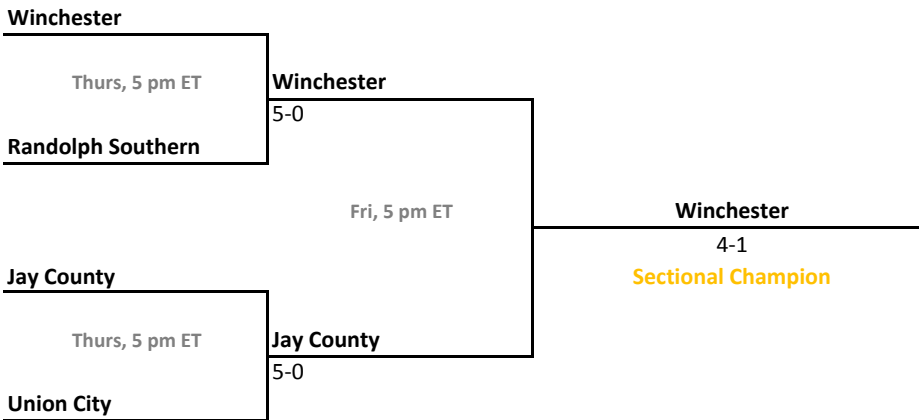

Sectional 28 | Jay County (4 teams)