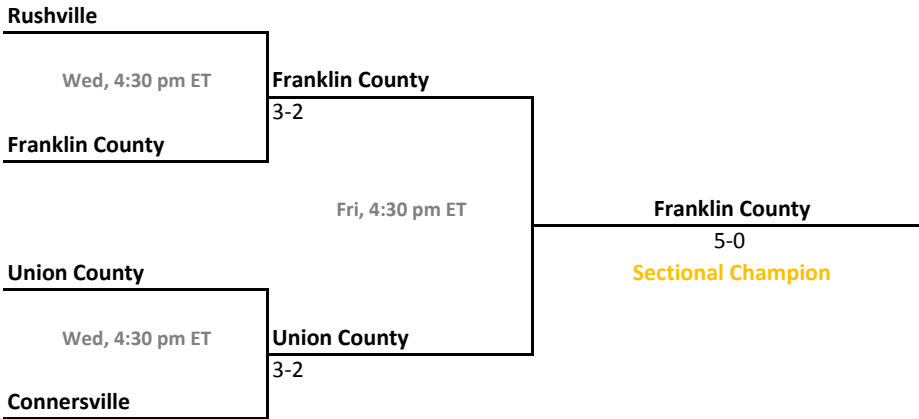

Sectional 11 | Connersville (4 teams)