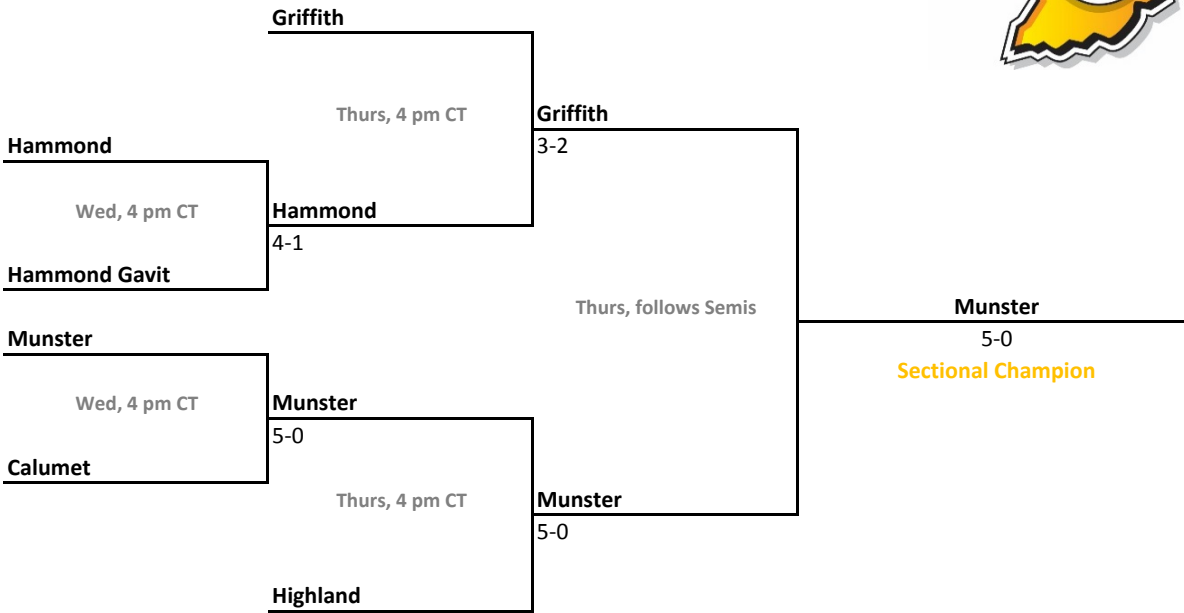

Sectional 39 | Munster (6 teams)