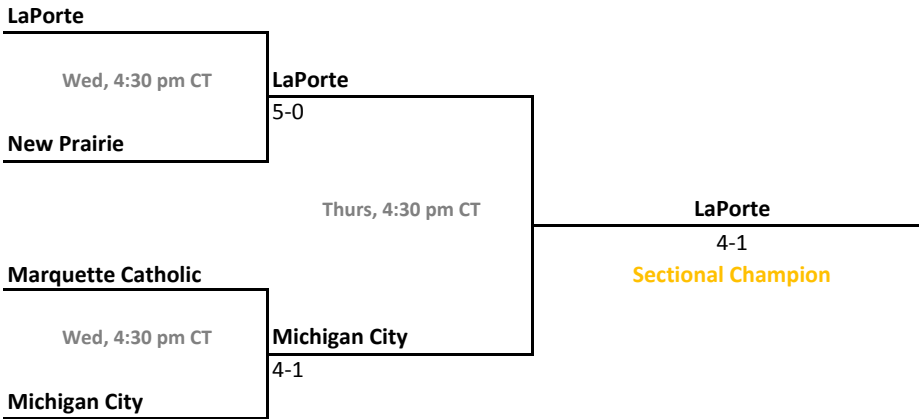

Sectional 31 | LaPorte (4 teams)