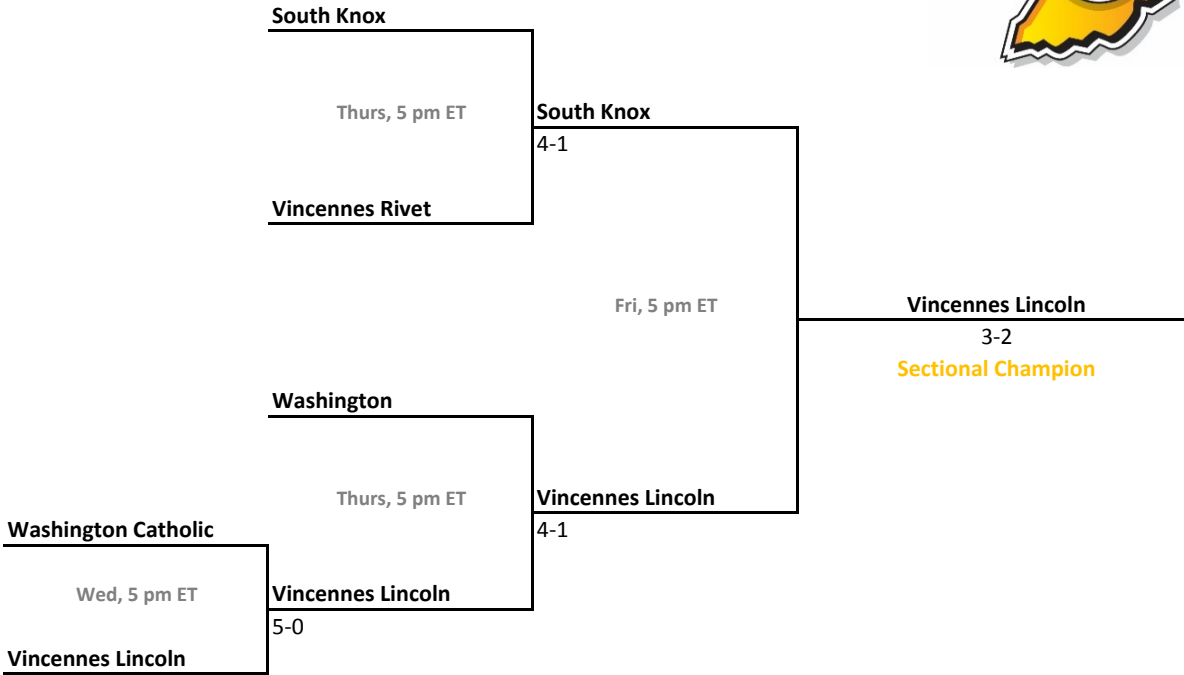

## 42nd Annual Team State Tournament Series

**Sectionals**  
May 18-21, 2016

**Sectional 61 | Vincennes Lincoln (5 teams)**

**Sectional 62 | Warsaw (5 teams)**