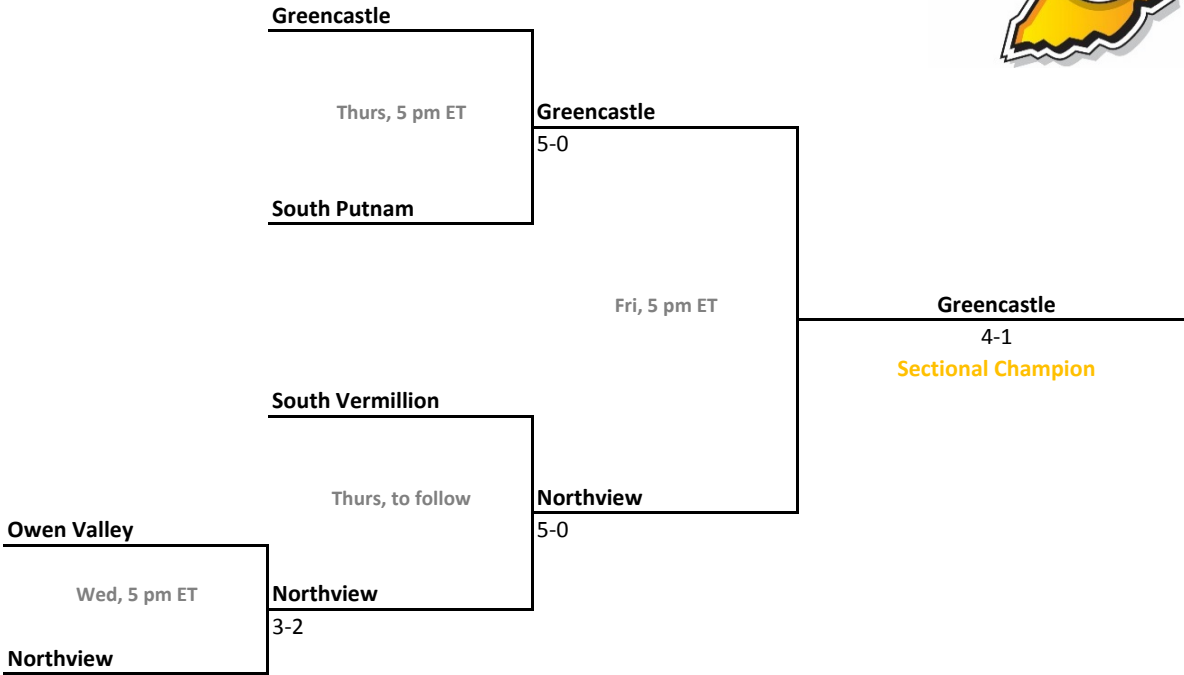

Sectional 45 | Northview (5 teams)