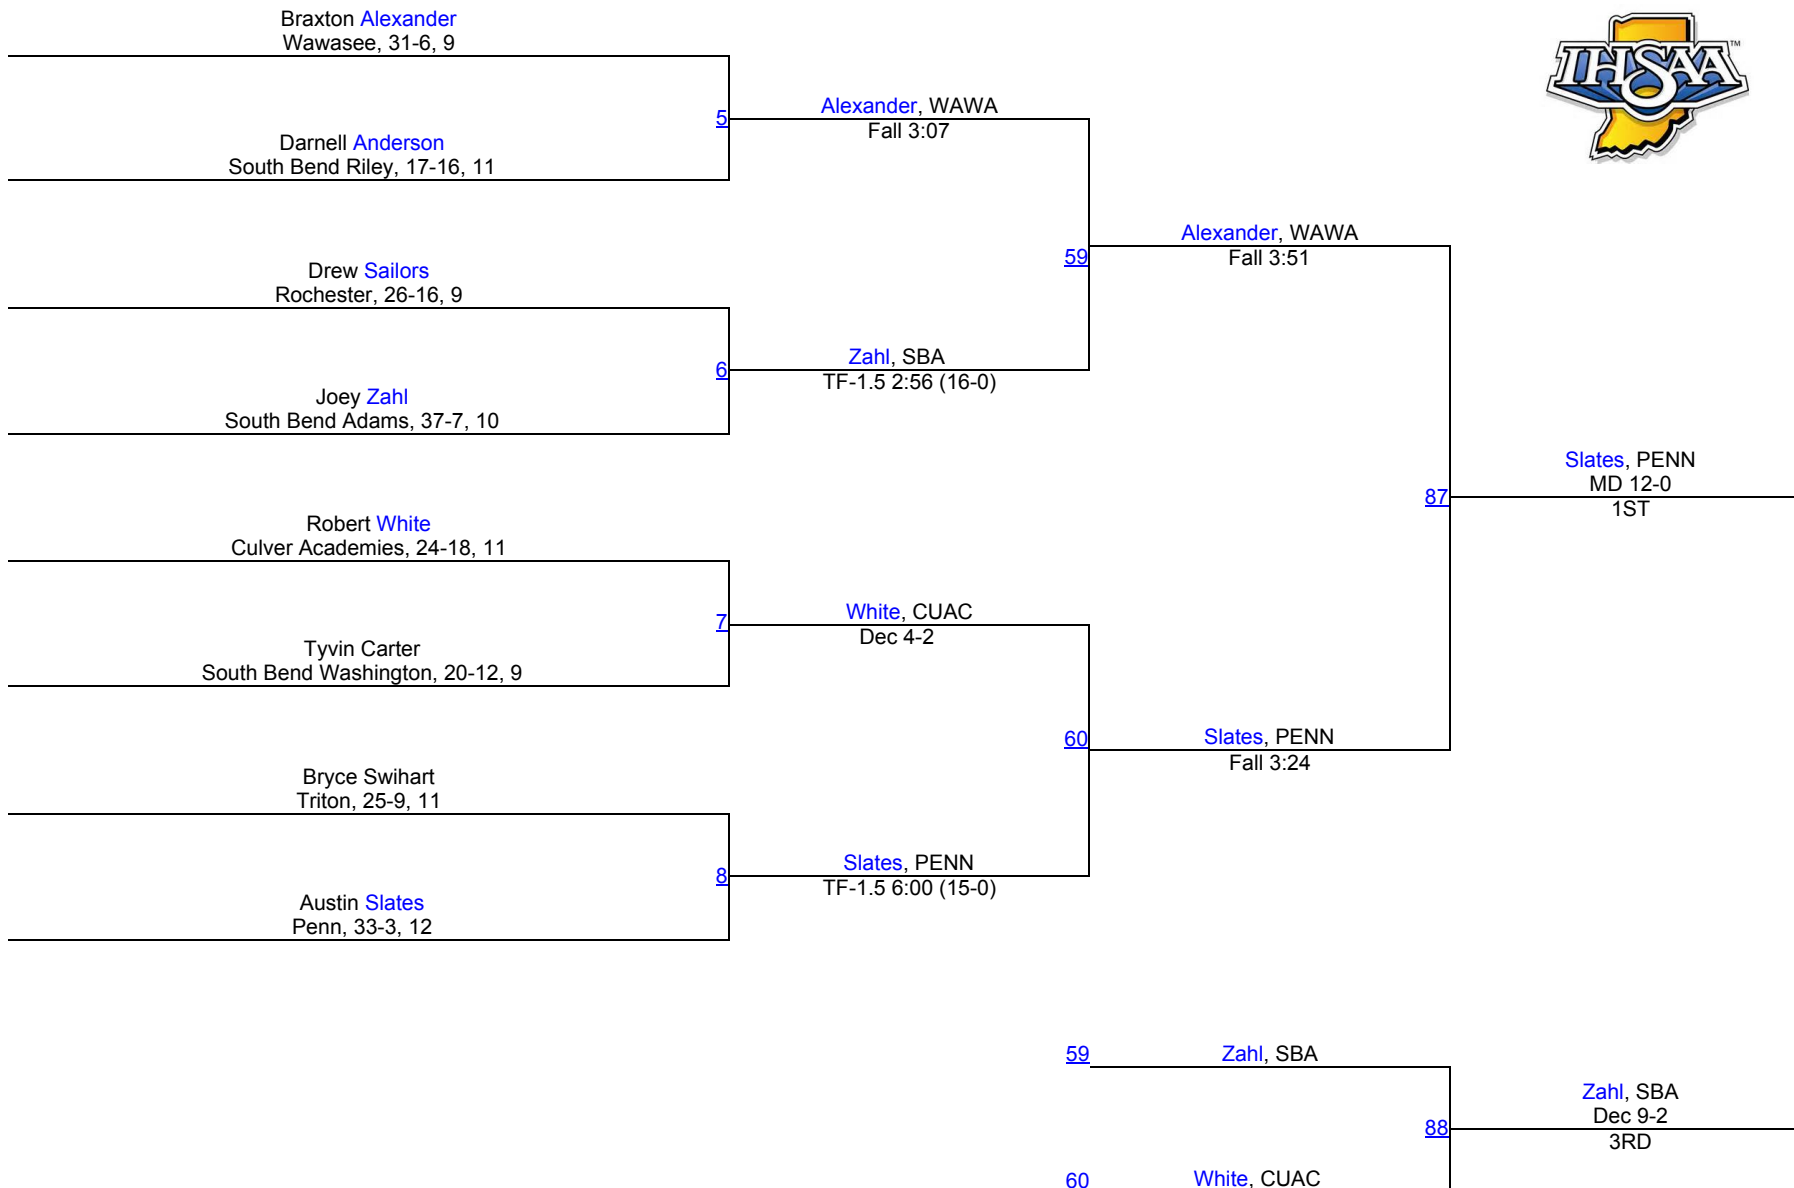

Team Scores

1.	Penn	221.5
2.	Mishawaka	96.0
3.	South Bend Riley	83.5
4.	Plymouth	55.0
5.	South Bend Adams	50.0
6.	Culver Academies	38.0
7.	Wawasee	34.0
8.	Warsaw	32.0
9.	South Bend Saint Joseph	26.0
10.	South Bend Clay	25.0
11.	Culver Community	21.0
11.	Triton	21.0
13.	Rochester	20.0
13.	South Bend Washington	20.0
15.	Mishawaka Marian	16.0
16.	Caston	6.0
17.	Bremen	0.0

IHSAA Regional @ Rochester Community

IHSAA Regional @ Rochester Community

113

IHSAA Regional @ Rochester Community

120

IHSAA Regional @ Rochester Community

126

IHSAA Regional @ Rochester Community