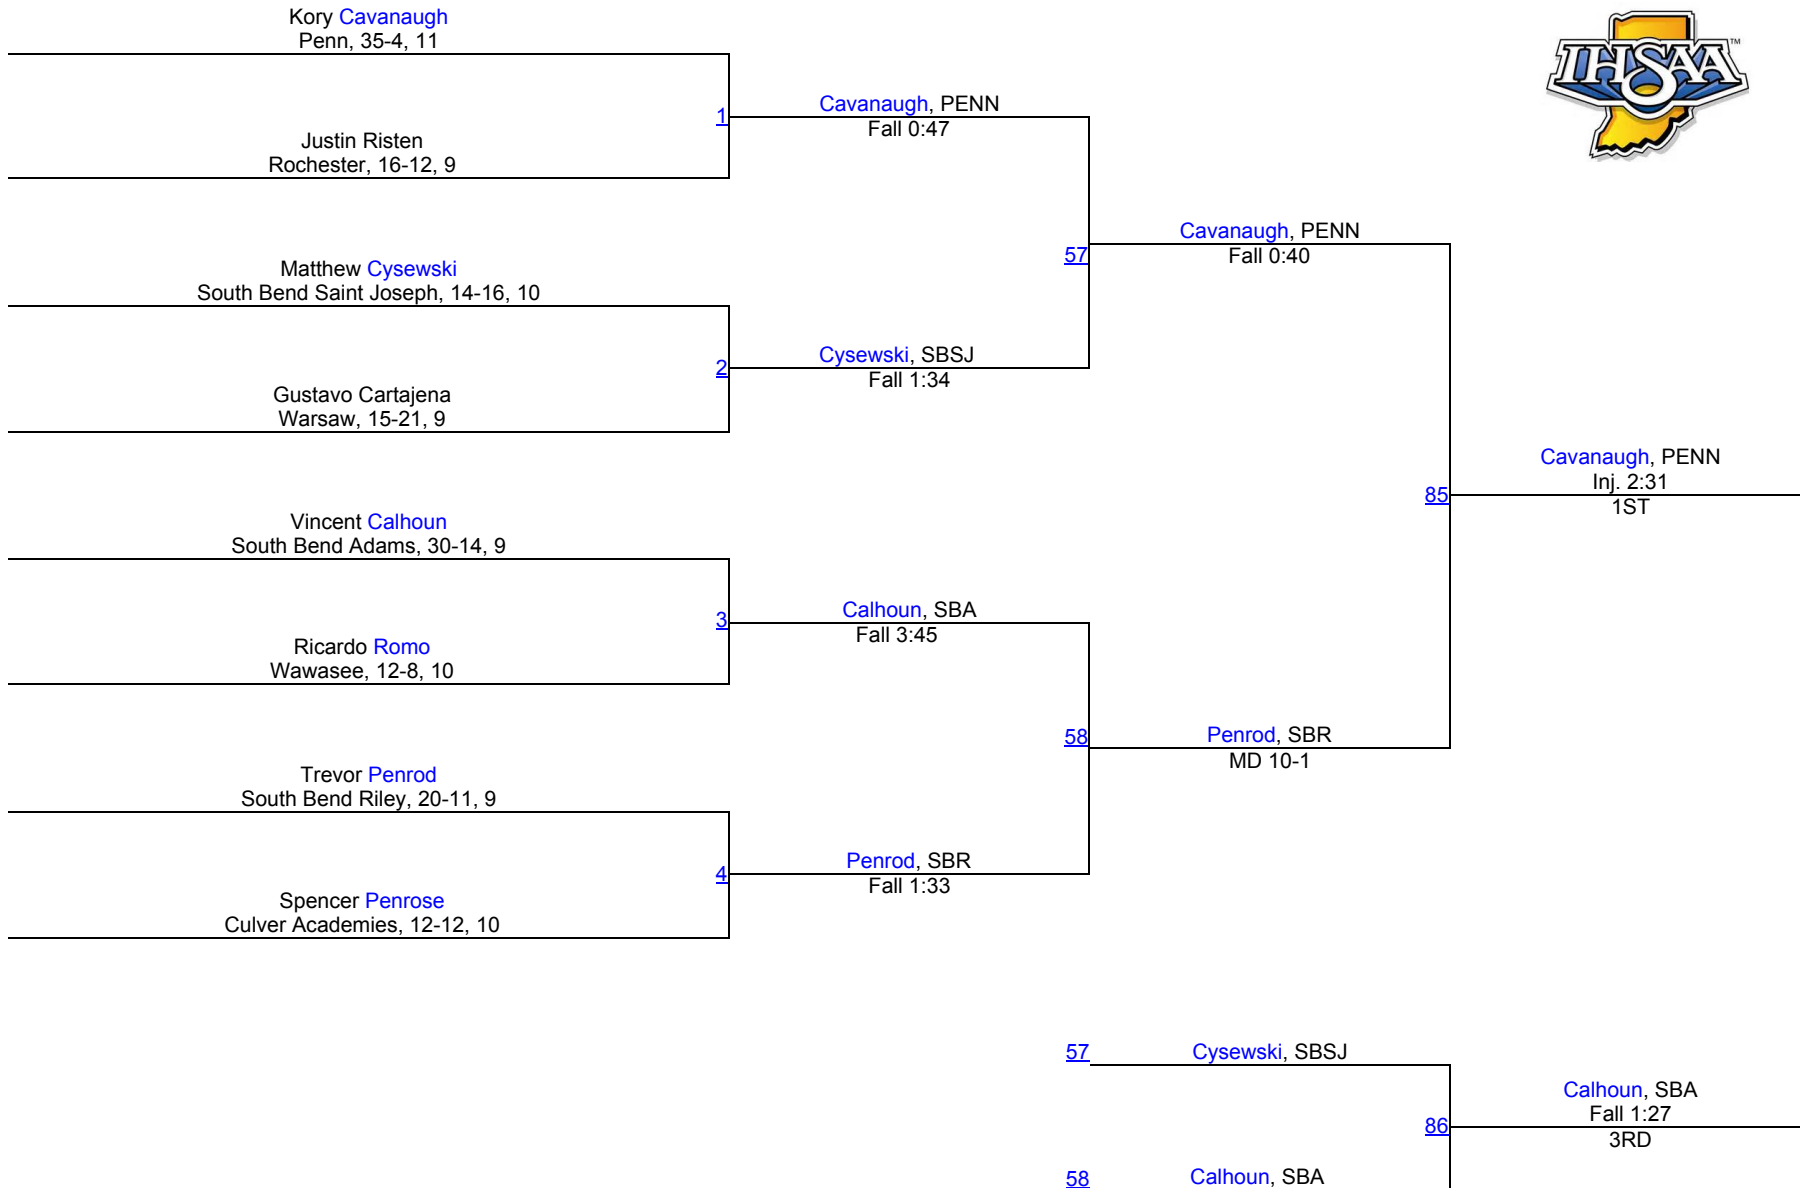

Team Scores

1.	Penn	221.5
2.	Mishawaka	96.0
3.	South Bend Riley	83.5
4.	Plymouth	55.0
5.	South Bend Adams	50.0
6.	Culver Academies	38.0
7.	Wawasee	34.0
8.	Warsaw	32.0
9.	South Bend Saint Joseph	26.0
10.	South Bend Clay	25.0
11.	Culver Community	21.0
11.	Triton	21.0
13.	Rochester	20.0
13.	South Bend Washington	20.0
15.	Mishawaka Marian	16.0
16.	Caston	6.0
17.	Bremen	0.0

IHSAA Regional @ Rochester Community