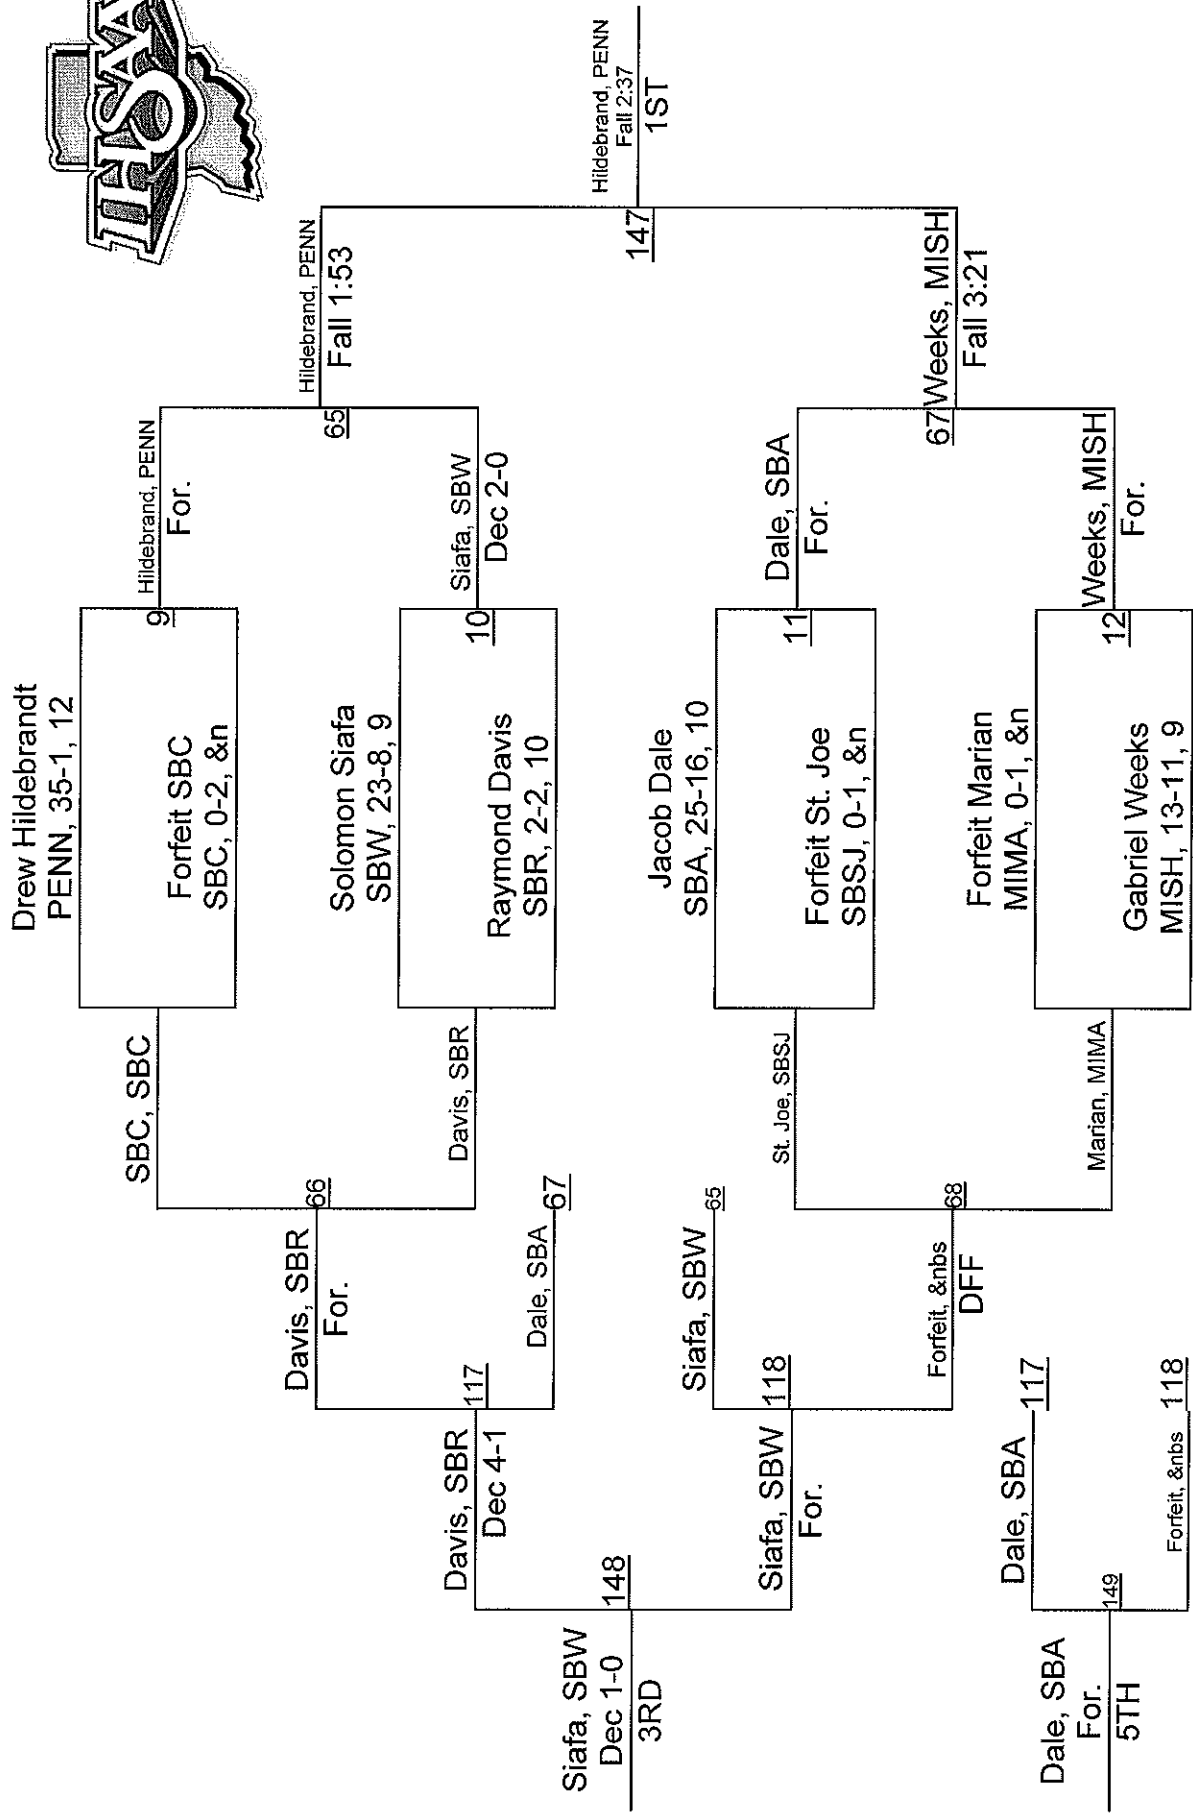

IHSAA Sectional @ Mishawaka

120