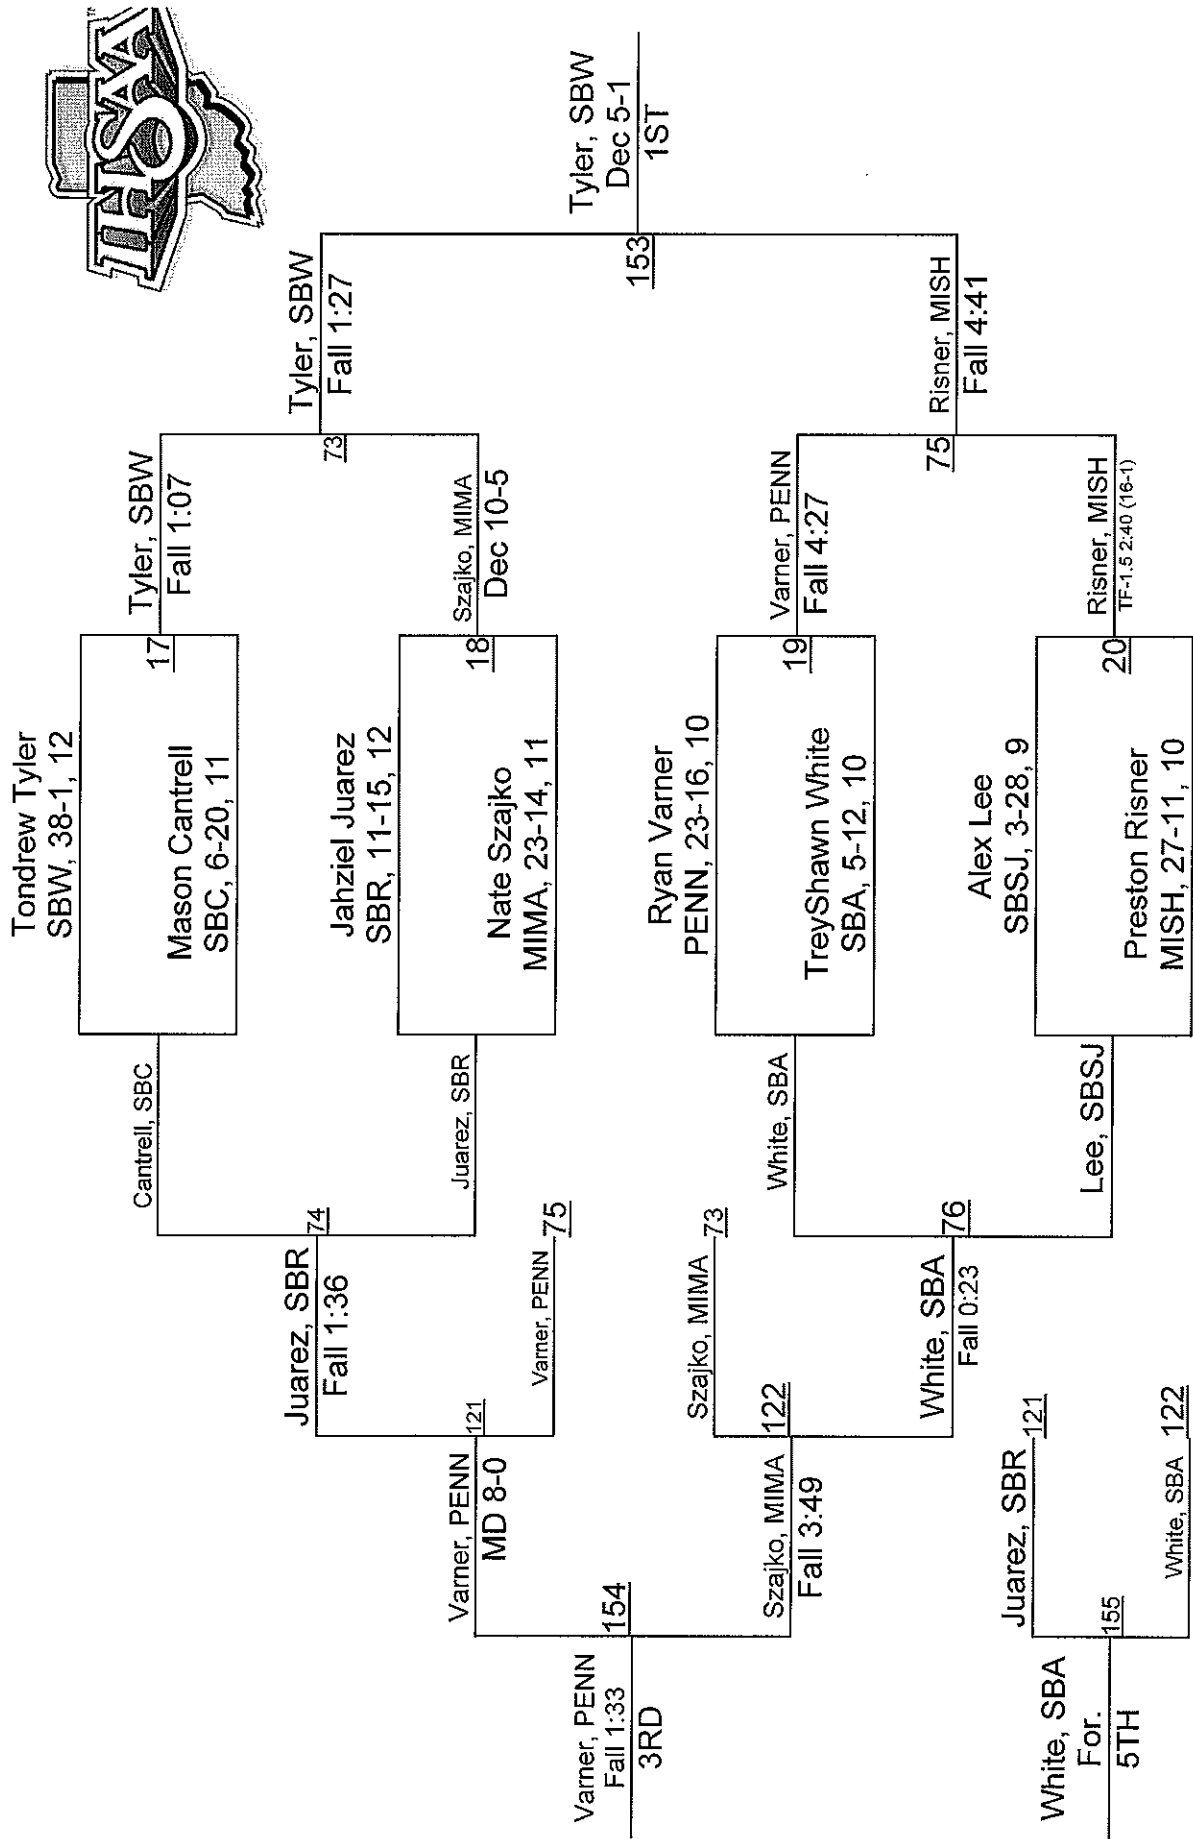

IHSAA Sectional @ Mishawaka

132