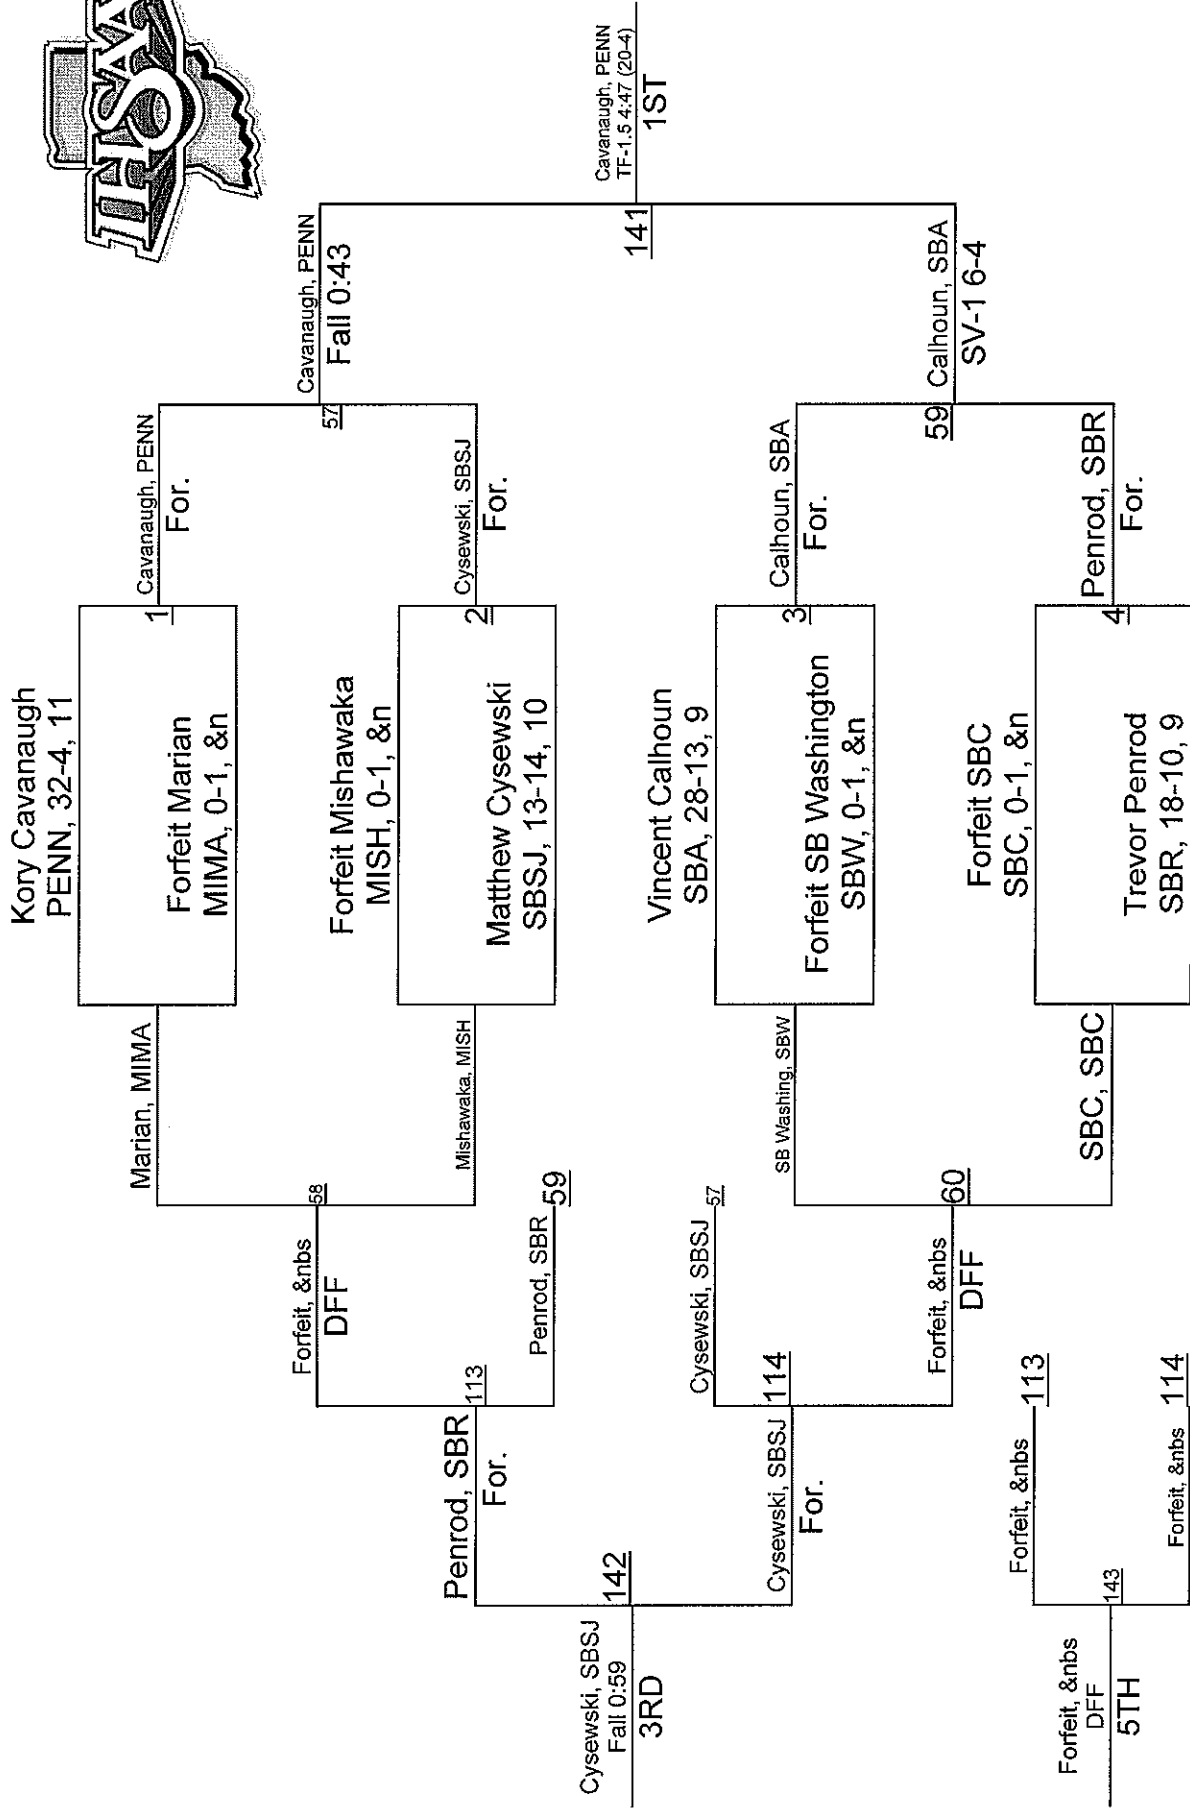

Team Scores

1. Penn	292.5
2. Mishawaka	191.0
3. South Bend Riley	185.5
4. South Bend Adams	119.0
5. South Bend Saint Joseph	108.0
6. South Bend Clay	104.5
7. South Bend Washington	100.0
8. Mishawaka Marian	86.0

IHSAA Sectional @ Mishawaka

106