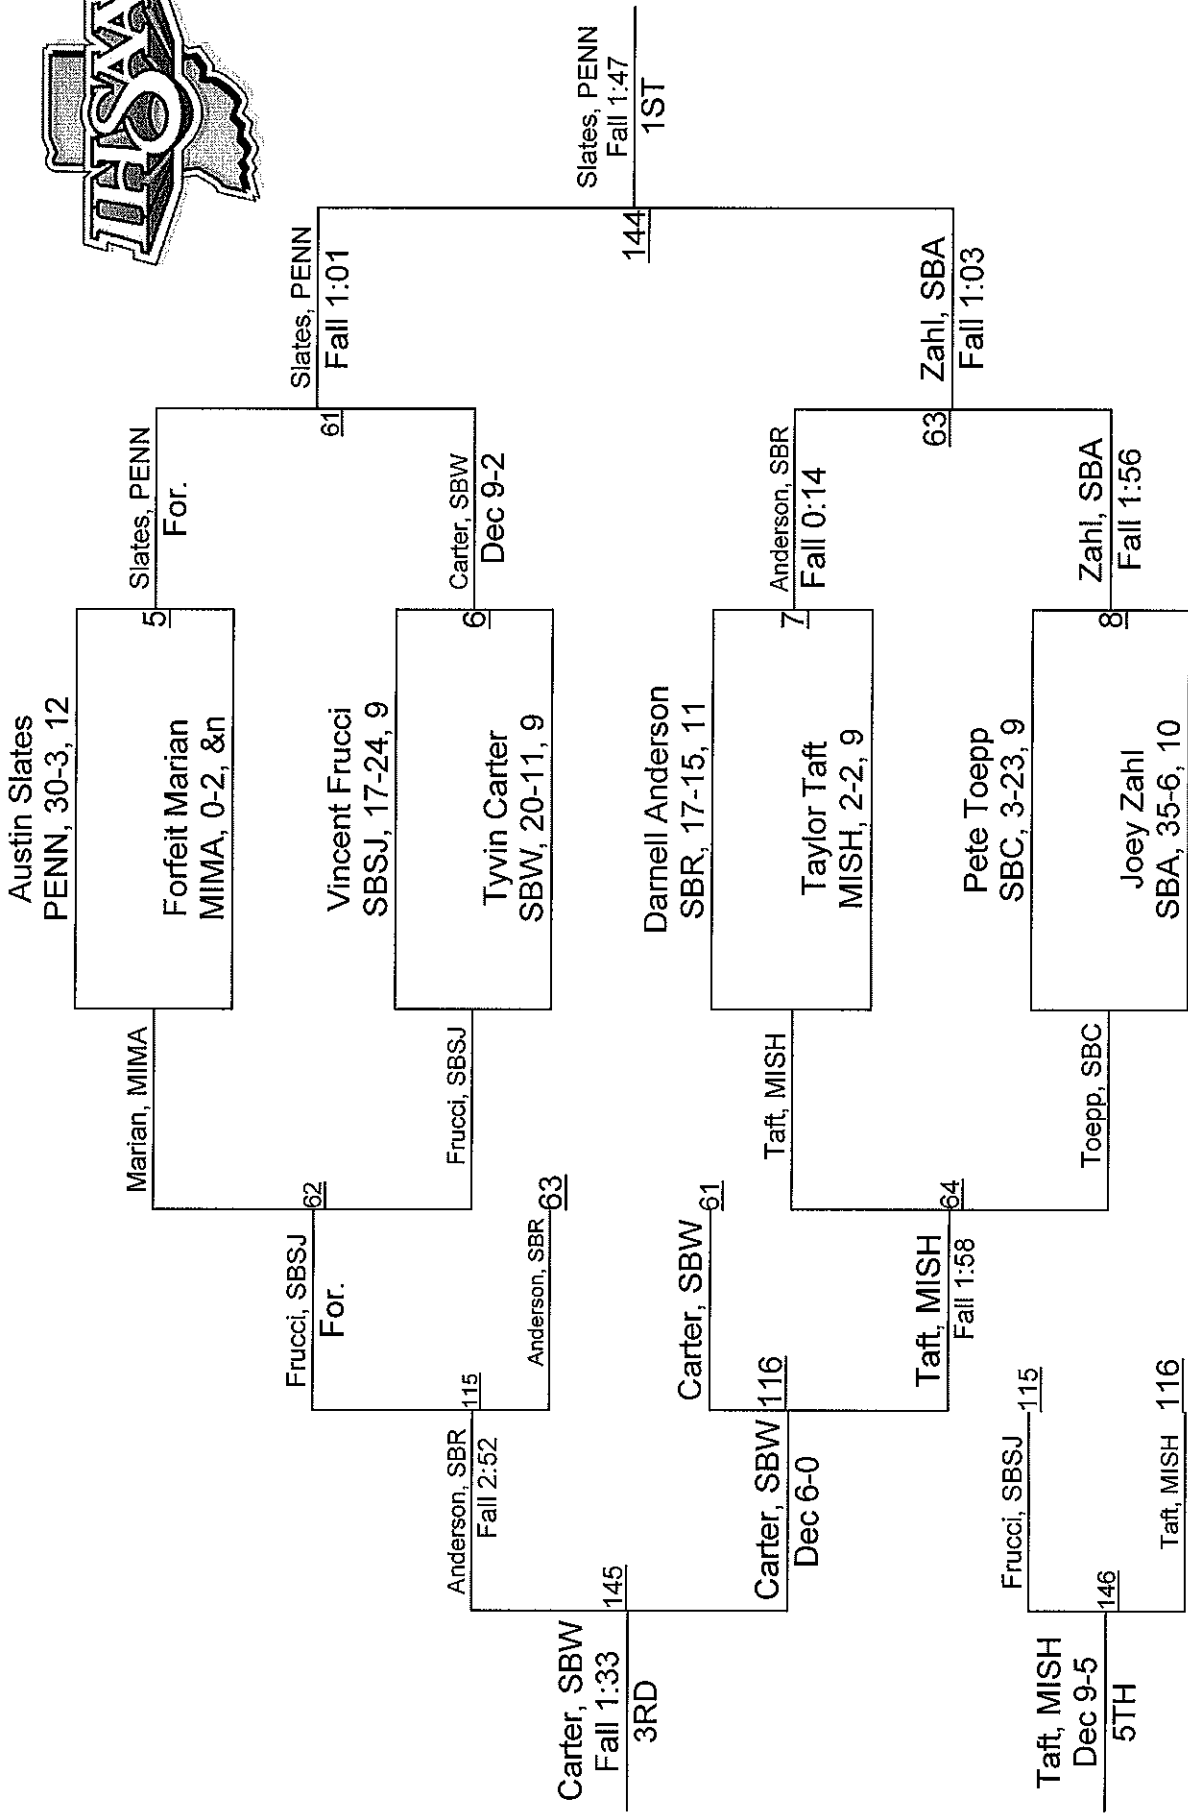

## Team Scores

1. Penn	292.5
2. Mishawaka	191.0
3. South Bend Riley	185.5
4. South Bend Adams	119.0
5. South Bend Saint Joseph	108.0
6. South Bend Clay	104.5
7. South Bend Washington	100.0
8. Mishawaka Marian	86.0

# IHSAA Sectional @ Mishawaka

106