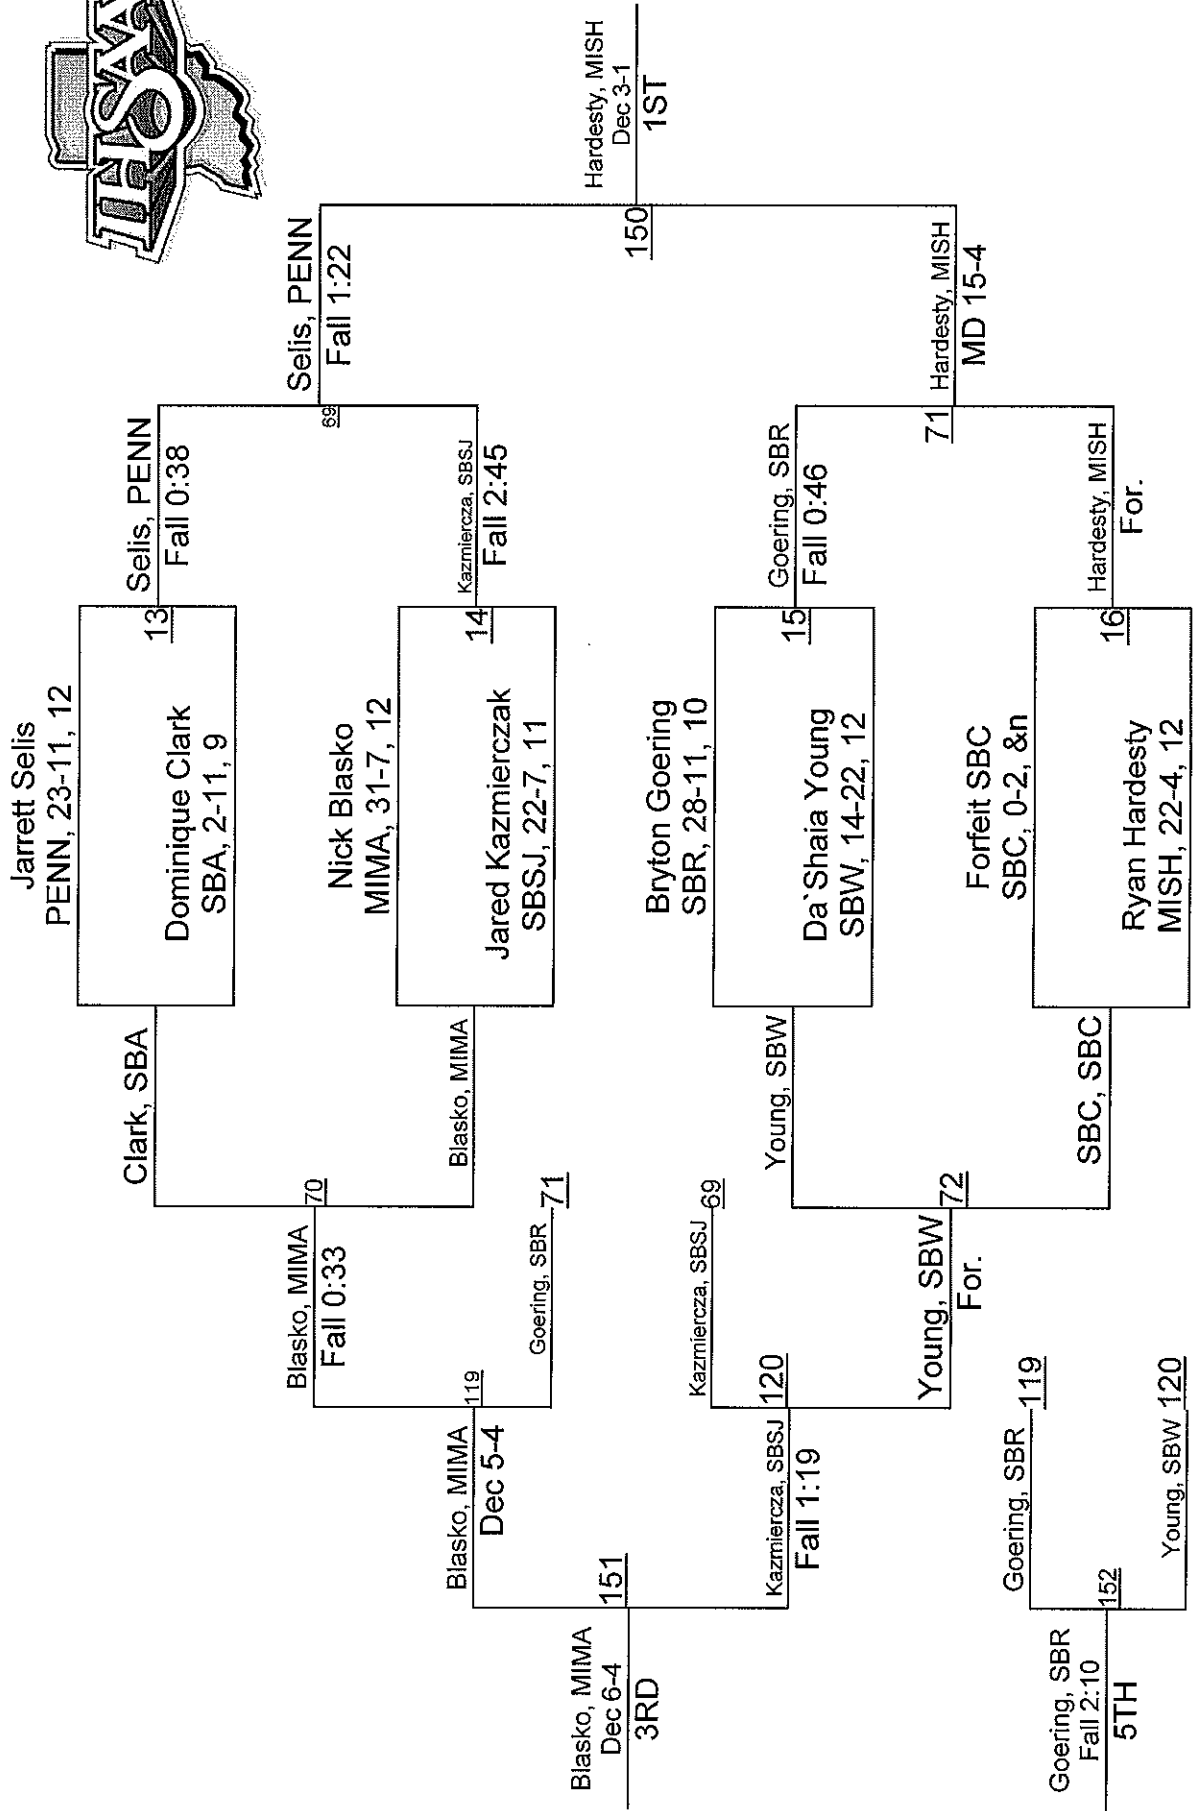

IHSAA Sectional @ Mishawaka

126