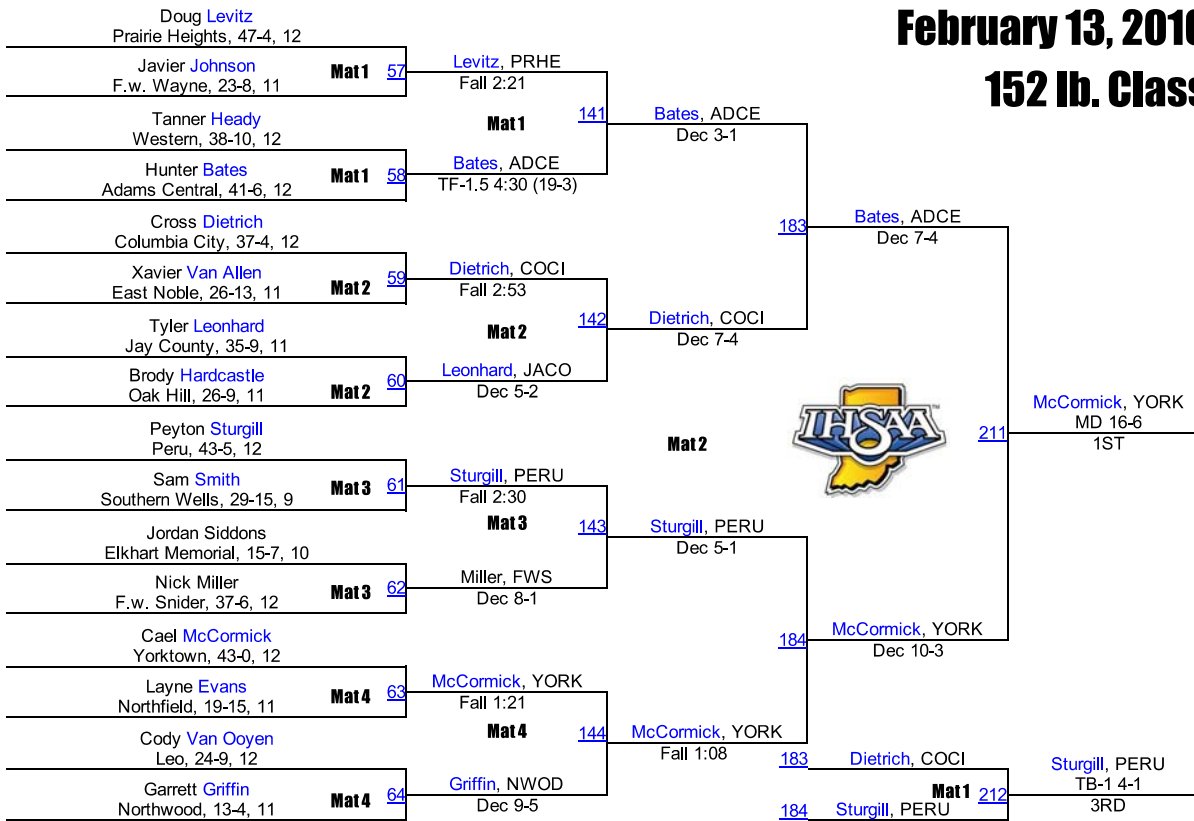

February 13, 2016

145 lb. Class

2016 IHSAA Semi-State @ Fort Wayne

February 13, 2016

152 lb. Class

2016 IHSAA Semi-State @ Fort Wayne

February 13, 2016

160 lb. Class