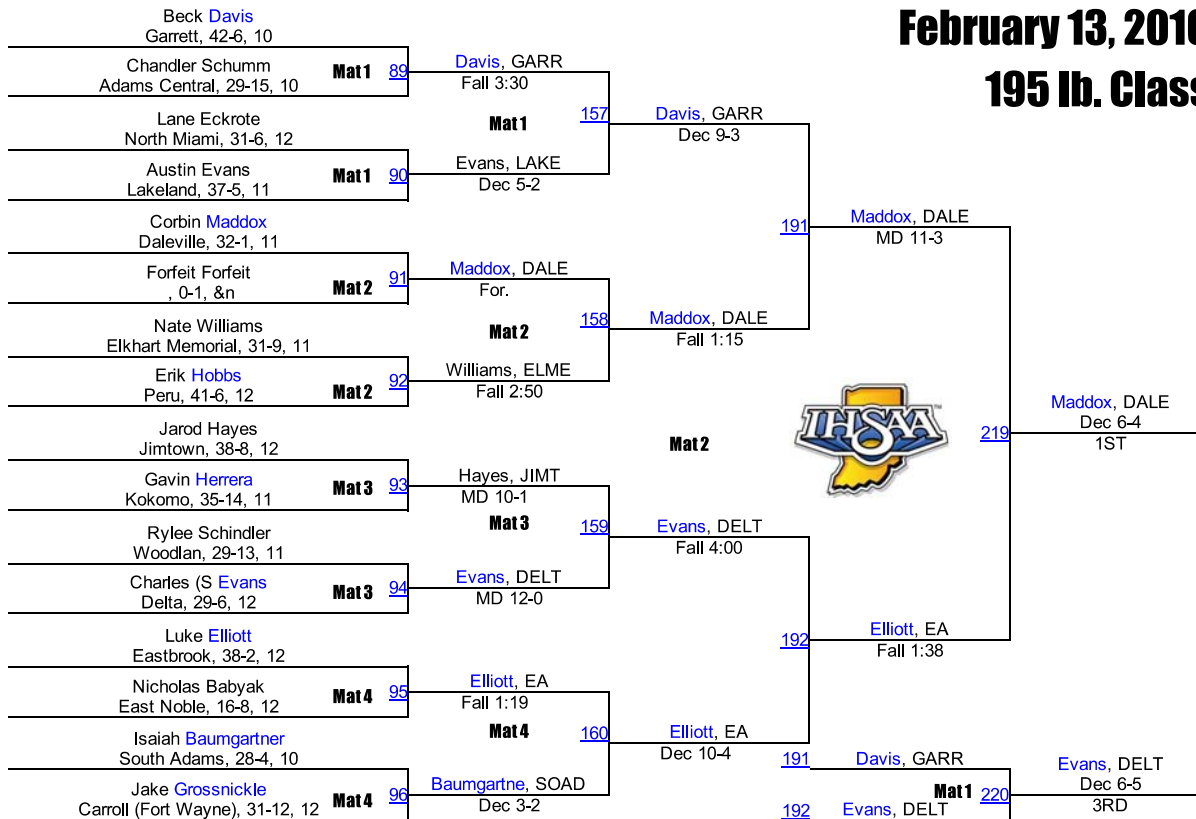

2016 IHSAA Semi-State @ Fort Wayne

February 13, 2016

195 lb. Class