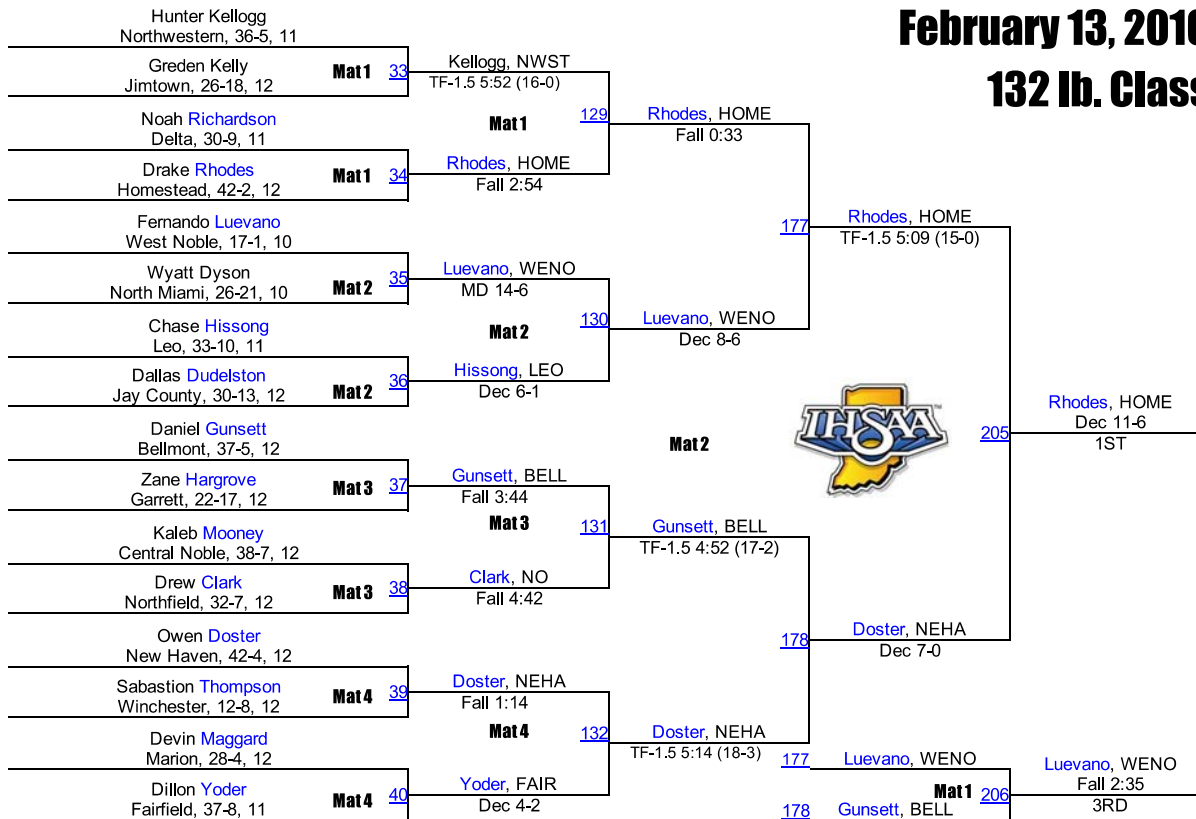

2016 IHSAA Semi-State @ Fort Wayne

February 13, 2016

132 lb. Class