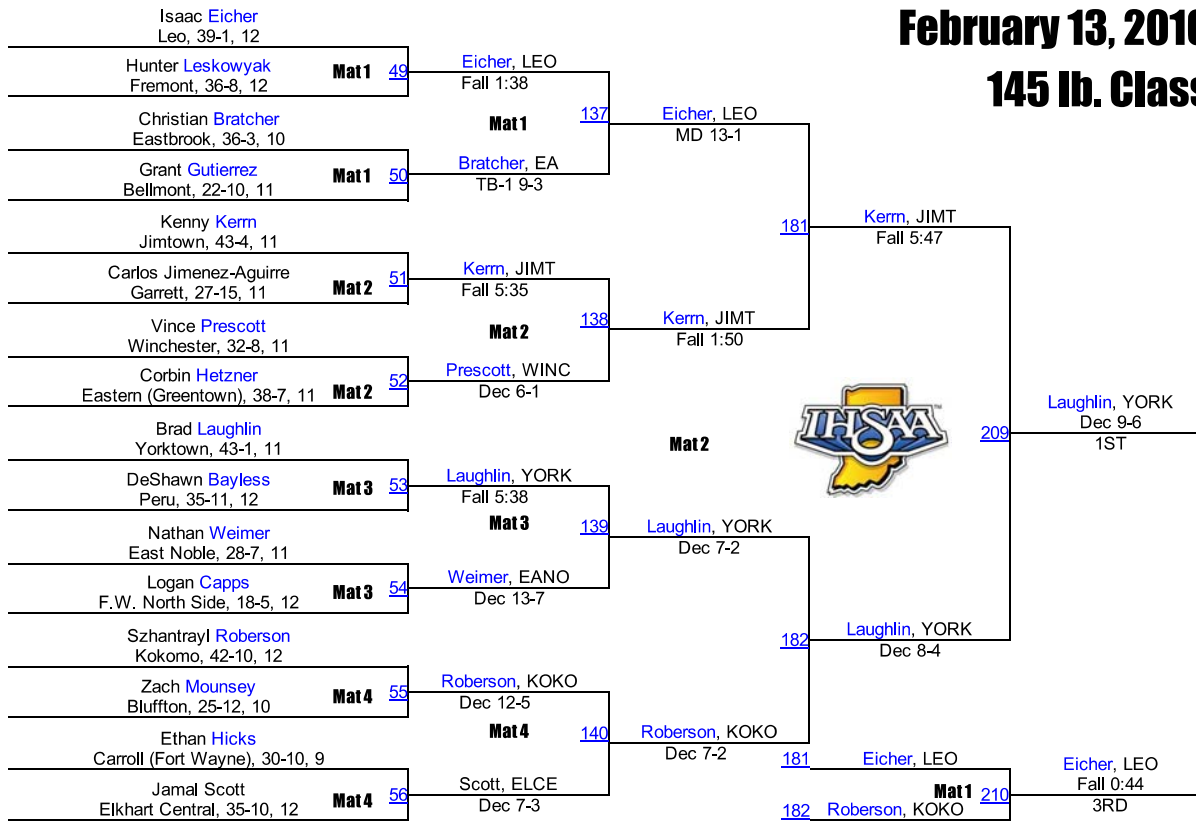

120 lb. Class

2016 IHSAA Semi-State @ Fort Wayne

February 13, 2016

132 lb. Class

2016 IHSAA Semi-State @ Fort Wayne

February 13, 2016

138 lb. Class

2016 IHSAA Semi-State @ Fort Wayne

February 13, 2016

145 lb. Class

2016 IHSAA Semi-State @ Fort Wayne

February 13, 2016

152 lb. Class

2016 IHSAA Semi-State @ Fort Wayne

February 13, 2016

160 lb. Class