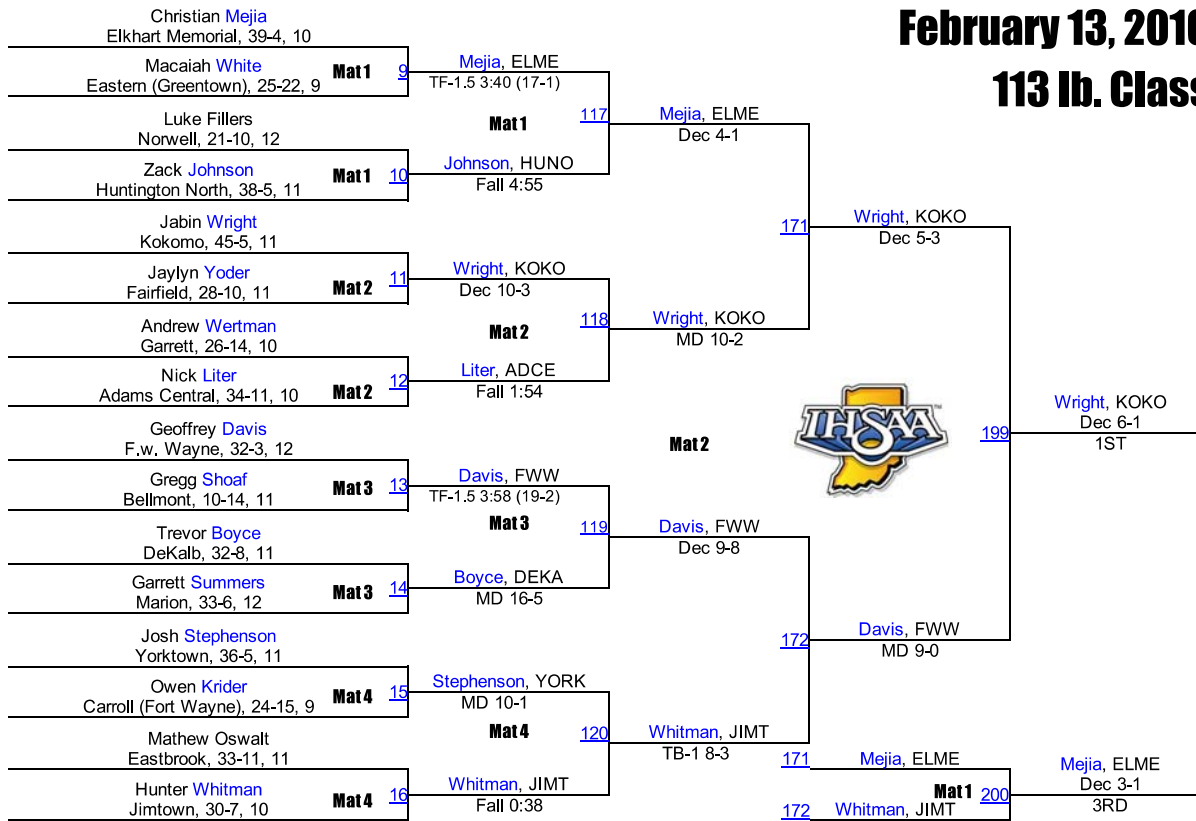

39. Northwestern	3.5
41. DeKalb	3.0
41. F.w. Bishop Luers	3.0
41. Manchester	3.0
44. Eastside	2.0
44. Elkhart Central	2.0
44. F.w. Snider	2.0
44. F.W. Bishop Dwenger	2.0
44. Muncie Central	2.0
44. Western	2.0
44. Winchester	2.0
44. Woodlan	2.0
52. Blackford	0.0
52. Bluffton	0.0
52. F.W. Northrop	0.0
52. Fremont	0.0
52. Maconaquah	0.0
52. Madison-Grant	0.0
52. Mississinewa	0.0
52. North Miami	0.0
52. Norwell	0.0
52. Taylor	0.0
52. Whitko	0.0

2016 IHSAA Semi-State @ Fort Wayne

February 13, 2016

106 lb. Class

2016 IHSAA Semi-State @ Fort Wayne

February 13, 2016

113 lb. Class

2016 IHSAA Semi-State @ Fort Wayne

February 13, 2016