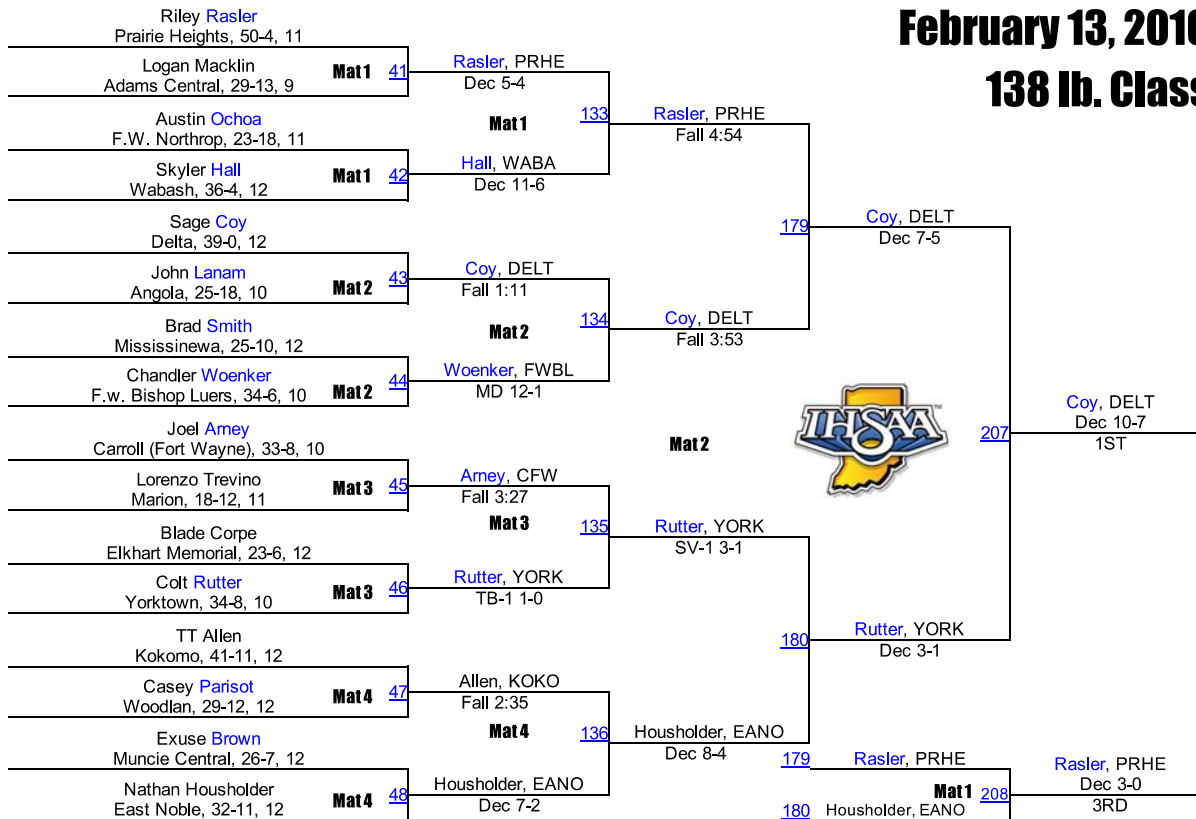

120 lb. Class

2016 IHSAA Semi-State @ Fort Wayne

February 13, 2016

132 lb. Class

2016 IHSAA Semi-State @ Fort Wayne

February 13, 2016

138 lb. Class

2016 IHSAA Semi-State @ Fort Wayne

February 13, 2016

145 lb. Class

2016 IHSAA Semi-State @ Fort Wayne

February 13, 2016

152 lb. Class

2016 IHSAA Semi-State @ Fort Wayne

February 13, 2016

160 lb. Class