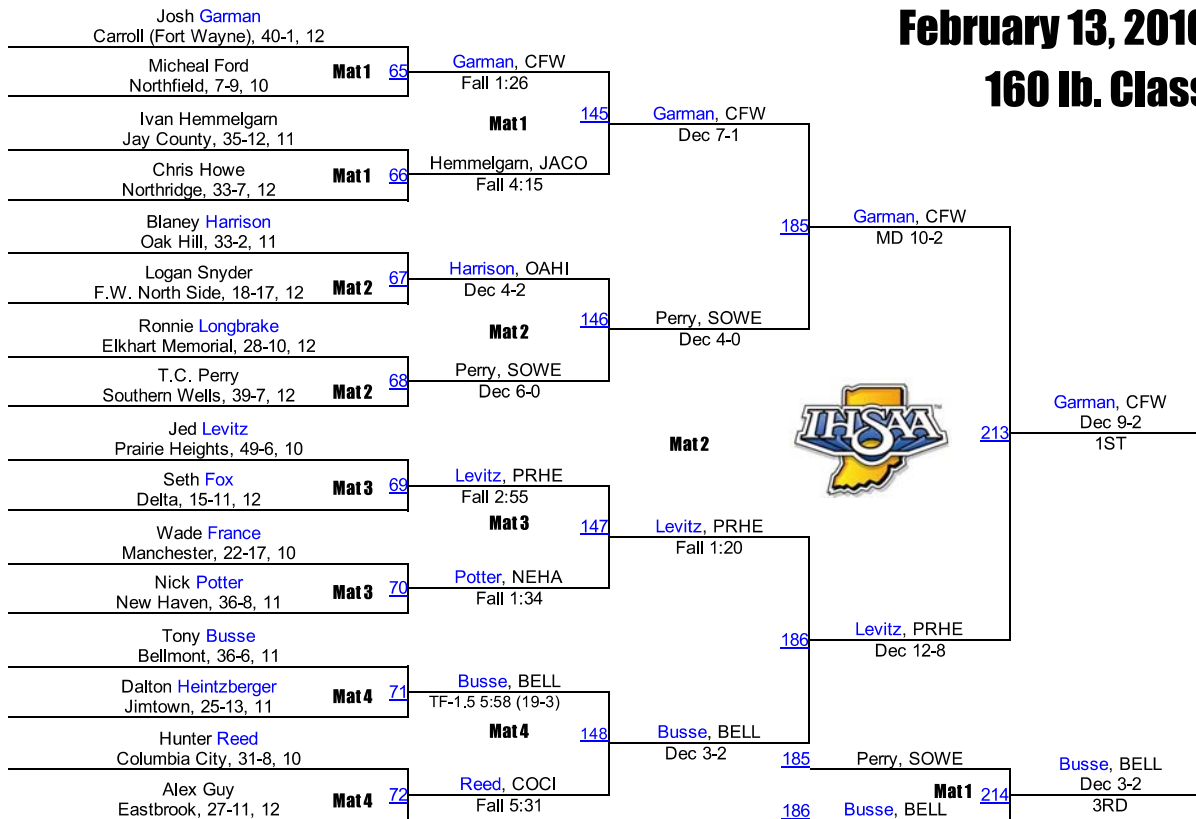

February 13, 2016

145 lb. Class

2016 IHSAA Semi-State @ Fort Wayne

February 13, 2016

152 lb. Class

2016 IHSAA Semi-State @ Fort Wayne

February 13, 2016

160 lb. Class