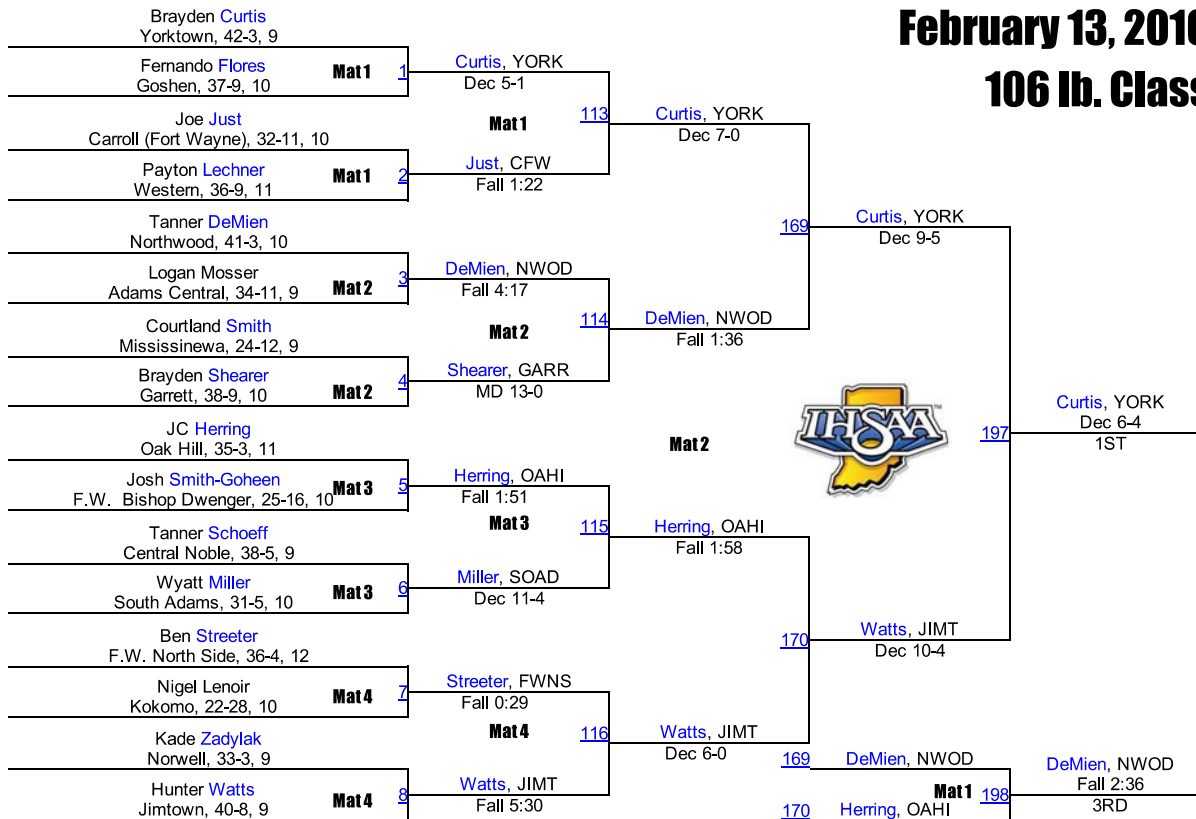

39. Northwestern	3.5
41. DeKalb	3.0
41. F.w. Bishop Luers	3.0
41. Manchester	3.0
44. Eastside	2.0
44. Elkhart Central	2.0
44. F.w. Snider	2.0
44. F.W. Bishop Dwenger	2.0
44. Muncie Central	2.0
44. Western	2.0
44. Winchester	2.0
44. Woodlan	2.0
52. Blackford	0.0
52. Bluffton	0.0
52. F.W. Northrop	0.0
52. Fremont	0.0
52. Maconaquah	0.0
52. Madison-Grant	0.0
52. Mississinewa	0.0
52. North Miami	0.0
52. Norwell	0.0
52. Taylor	0.0
52. Whitko	0.0

2016 IHSAA Semi-State @ Fort Wayne

February 13, 2016

106 lb. Class