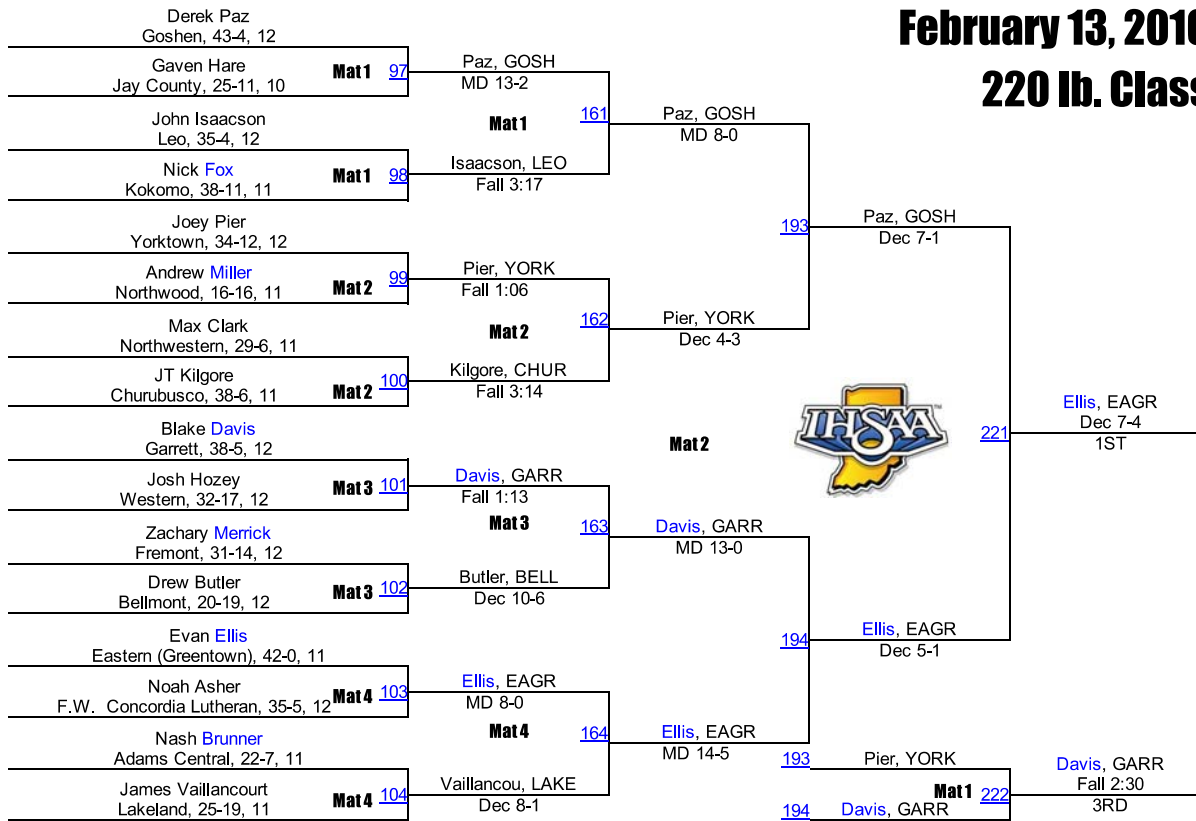

2016 IHSAA Semi-State @ Fort Wayne

February 13, 2016

220 lb. Class