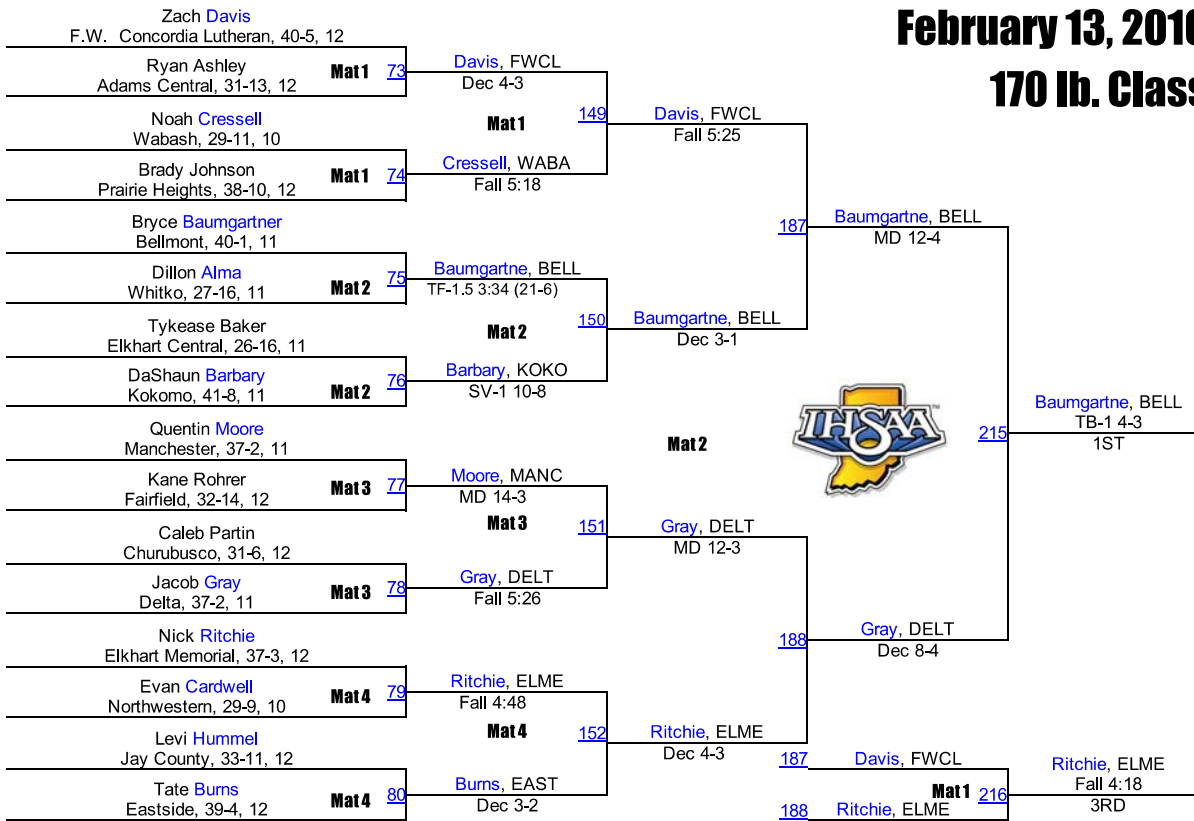

2016 IHSAA Semi-State @ Fort Wayne

February 13, 2016

170 lb. Class