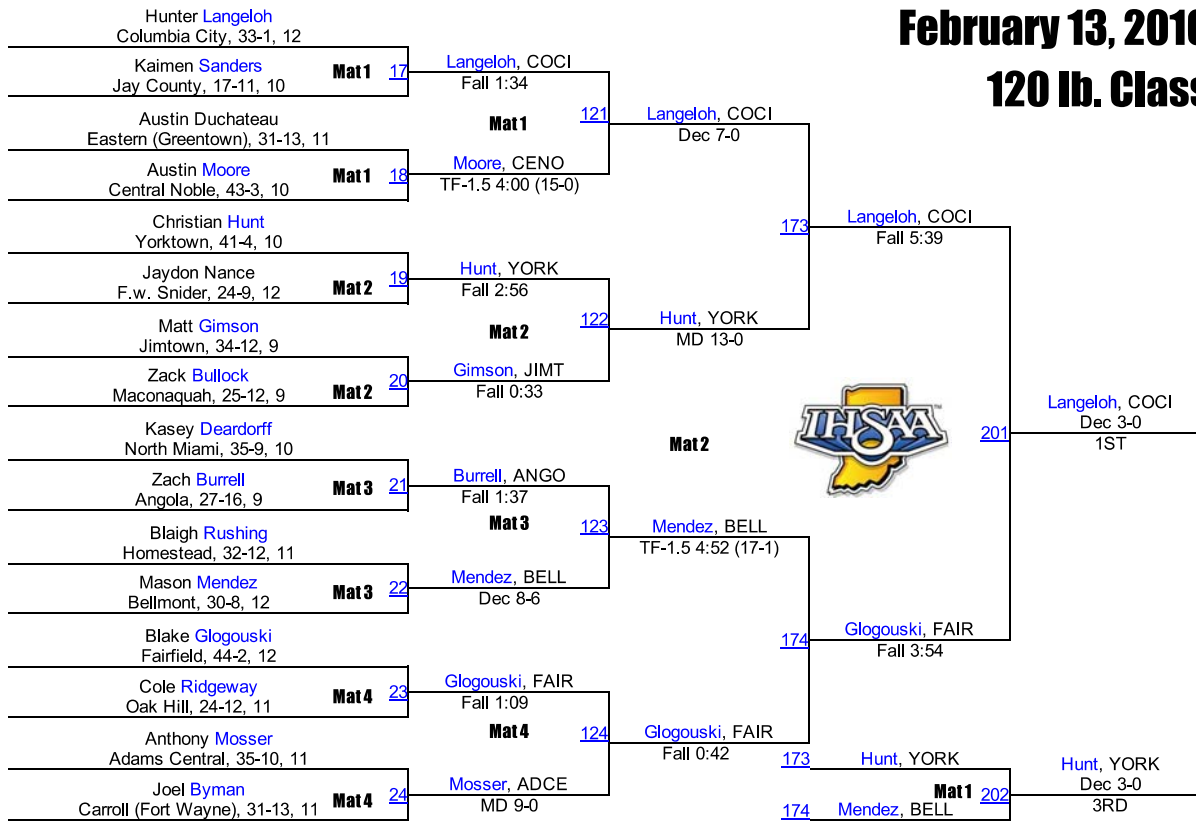

2016 IHSAA Semi-State @ Fort Wayne

February 13, 2016

120 lb. Class