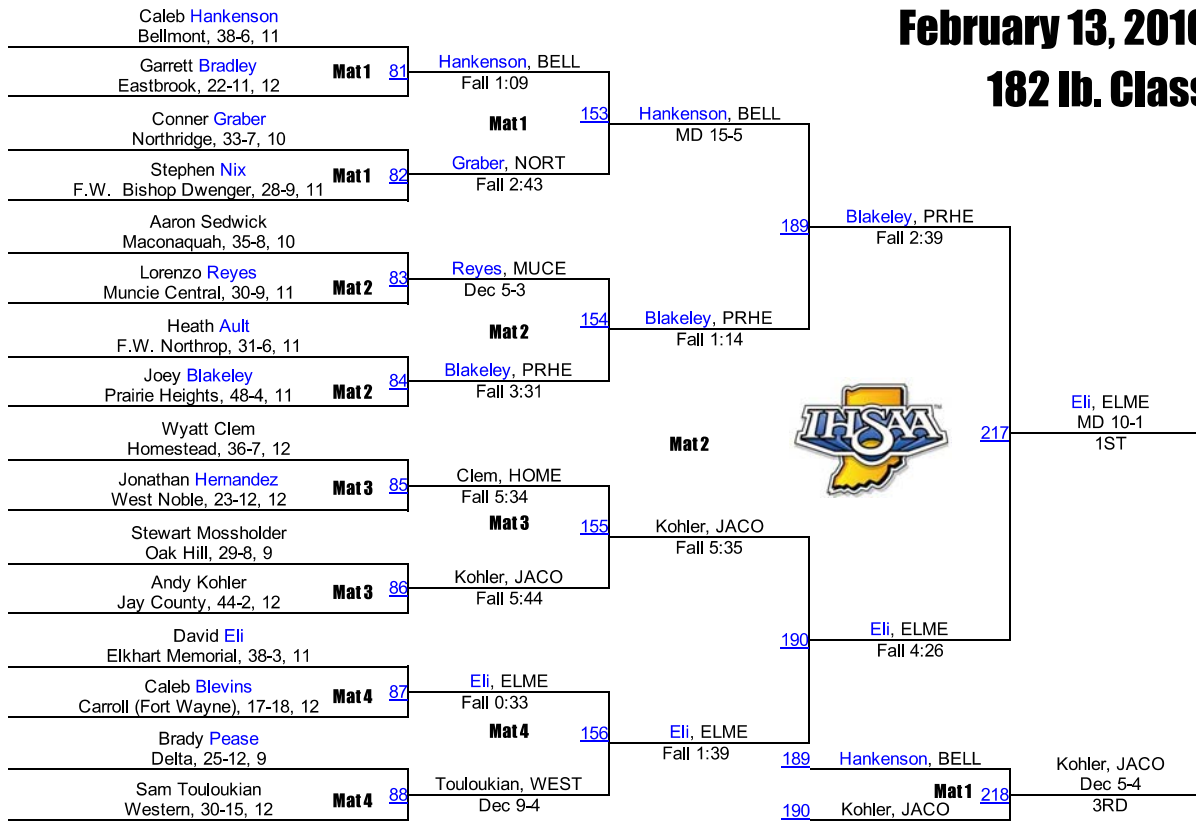

2016 IHSAA Semi-State @ Fort Wayne

February 13, 2016

170 lb. Class

2016 IHSAA Semi-State @ Fort Wayne

February 13, 2016

182 lb. Class

2016 IHSAA Semi-State @ Fort Wayne

February 13, 2016