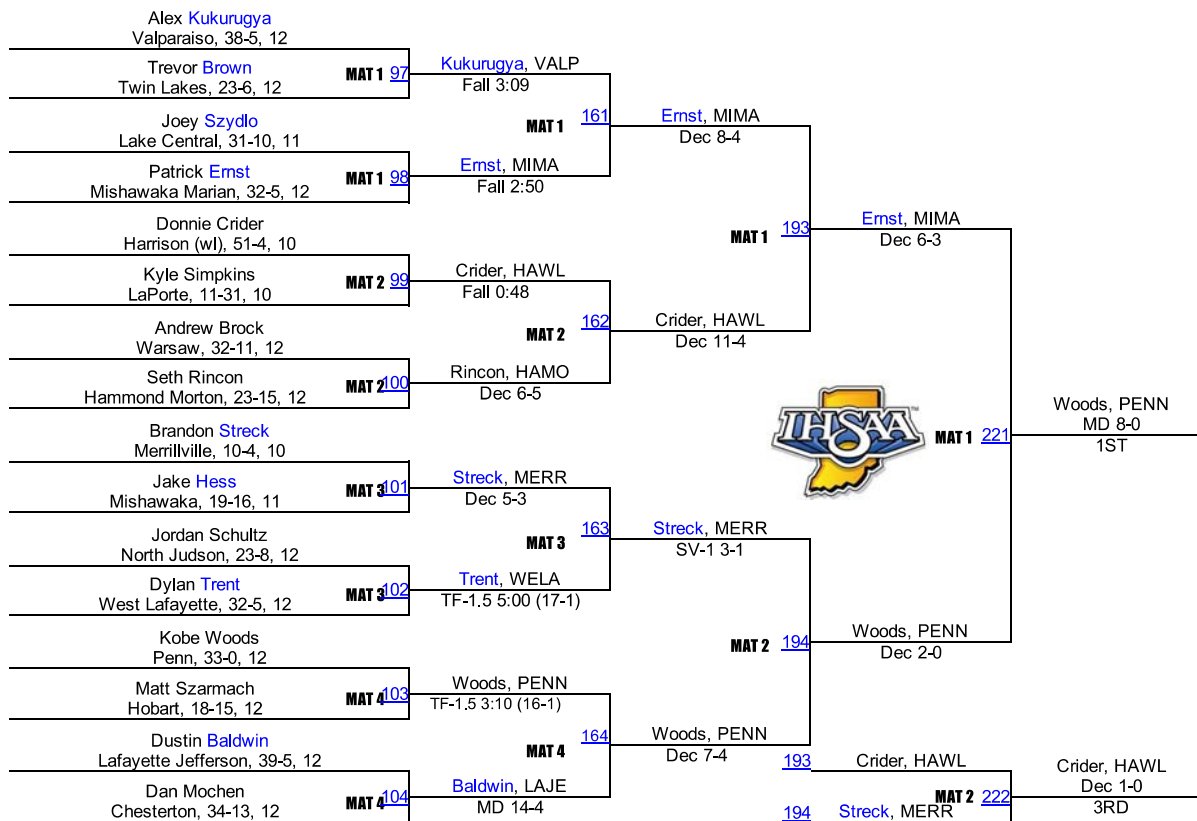

2016 IHSAA Semi-State @ East Chicago

220