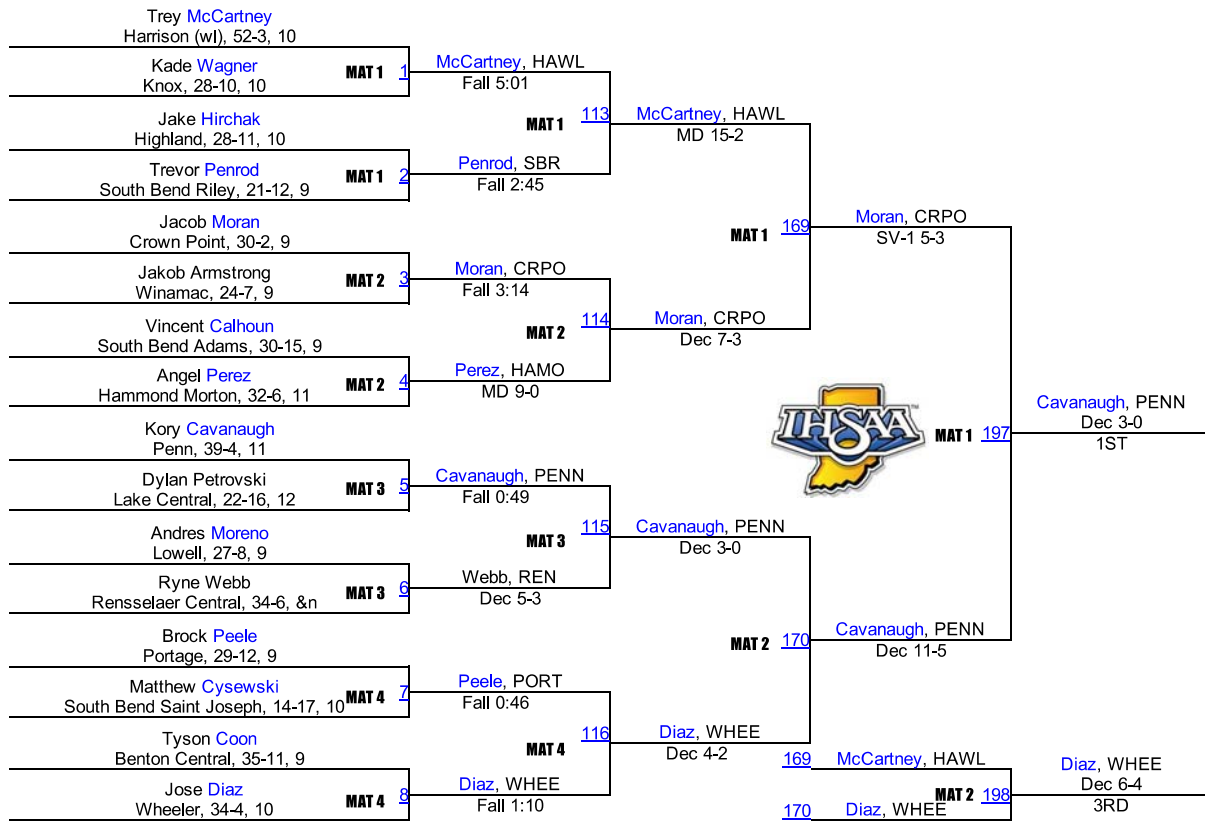

Team Scores

1.	Portage	156.5
2.	Penn	133.5
3.	Merrillville	84.0
4.	Crown Point	75.0
5.	Lowell	72.0
6.	Chesterton	61.0
7.	Hobart	43.0
8.	South Bend Riley	32.5
9.	Lake Central	32.0
10.	Delphi	30.0
10.	Harrison (wl)	30.0
12.	Hanover Central	29.0
13.	Lafayette Jefferson	23.0
14.	Griffith	22.5
14.	Munster	22.5
16.	South Bend Adams	21.5
17.	Valparaiso	19.0
18.	Culver Community	18.5
19.	Mishawaka Marian	18.0
20.	Hammond Morton	16.0
20.	Wheeler	16.0
22.	South Newton	15.0
23.	Logansport	13.5
24.	Benton Central	13.0
25.	South Bend Washington	12.0
26.	West Lafayette	11.5
27.	Culver Academies	10.0
27.	Kankakee Valley	10.0
27.	Rochester	10.0
30.	Mishawaka	6.0
30.	Plymouth	6.0
30.	Rensselaer Central	6.0
33.	Wawasee	5.0
34.	LaVille	4.0
34.	South Bend Saint Joseph	4.0
34.	Warsaw	4.0
37.	Caston	2.0
37.	South Bend Clay	2.0
37.	Triton	2.0
40.	Calumet	0.0
40.	Cass	0.0
40.	Hammond Clark	0.0
40.	Hammond Gavit	0.0
40.	Highland	0.0
40.	John Glenn	0.0
40.	Knox	0.0
40.	Lake Station Edison	0.0
40.	LaPorte	0.0
40.	McCutcheon	0.0
40.	Michigan City	0.0
40.	New Prairie	0.0
40.	North Judson	0.0

40. Twin Lakes	0.0
40. West Central	0.0
40. Winamac	0.0

2016 IHSAA Semi-State @ East Chicago

2016 IHSAA Semi-State @ East Chicago

113

2016 IHSAA Semi-State @ East Chicago

120

2016 IHSAA Semi-State @ East Chicago