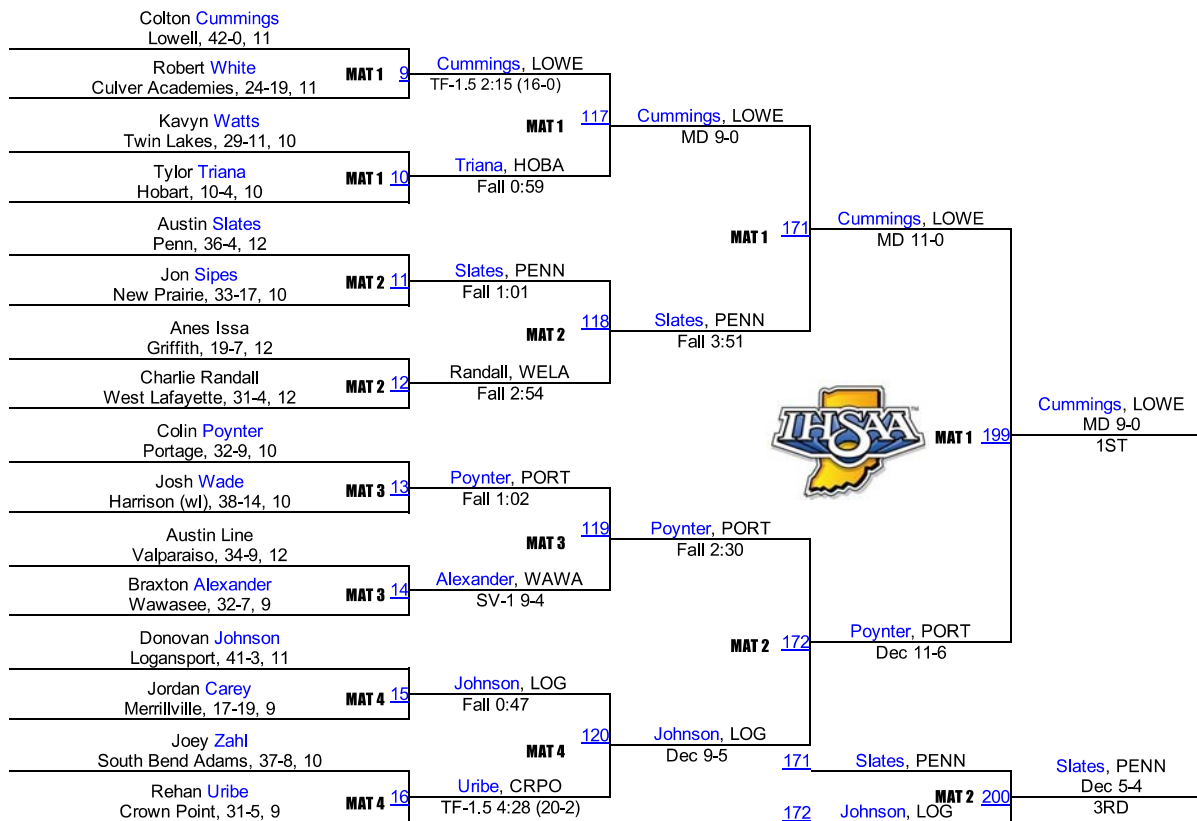

Team Scores

1.	Portage	156.5
2.	Penn	133.5
3.	Merrillville	84.0
4.	Crown Point	75.0
5.	Lowell	72.0
6.	Chesterton	61.0
7.	Hobart	43.0
8.	South Bend Riley	32.5
9.	Lake Central	32.0
10.	Delphi	30.0
10.	Harrison (wl)	30.0
12.	Hanover Central	29.0
13.	Lafayette Jefferson	23.0
14.	Griffith	22.5
14.	Munster	22.5
16.	South Bend Adams	21.5
17.	Valparaiso	19.0
18.	Culver Community	18.5
19.	Mishawaka Marian	18.0
20.	Hammond Morton	16.0
20.	Wheeler	16.0
22.	South Newton	15.0
23.	Logansport	13.5
24.	Benton Central	13.0
25.	South Bend Washington	12.0
26.	West Lafayette	11.5
27.	Culver Academies	10.0
27.	Kankakee Valley	10.0
27.	Rochester	10.0
30.	Mishawaka	6.0
30.	Plymouth	6.0
30.	Rensselaer Central	6.0
33.	Wawasee	5.0
34.	LaVille	4.0
34.	South Bend Saint Joseph	4.0
34.	Warsaw	4.0
37.	Caston	2.0
37.	South Bend Clay	2.0
37.	Triton	2.0
40.	Calumet	0.0
40.	Cass	0.0
40.	Hammond Clark	0.0
40.	Hammond Gavit	0.0
40.	Highland	0.0
40.	John Glenn	0.0
40.	Knox	0.0
40.	Lake Station Edison	0.0
40.	LaPorte	0.0
40.	McCutcheon	0.0
40.	Michigan City	0.0
40.	New Prairie	0.0
40.	North Judson	0.0

40. Twin Lakes	0.0
40. West Central	0.0
40. Winamac	0.0

2016 IHSAA Semi-State @ East Chicago

2016 IHSAA Semi-State @ East Chicago

113

2016 IHSAA Semi-State @ East Chicago

120

2016 IHSAA Semi-State @ East Chicago