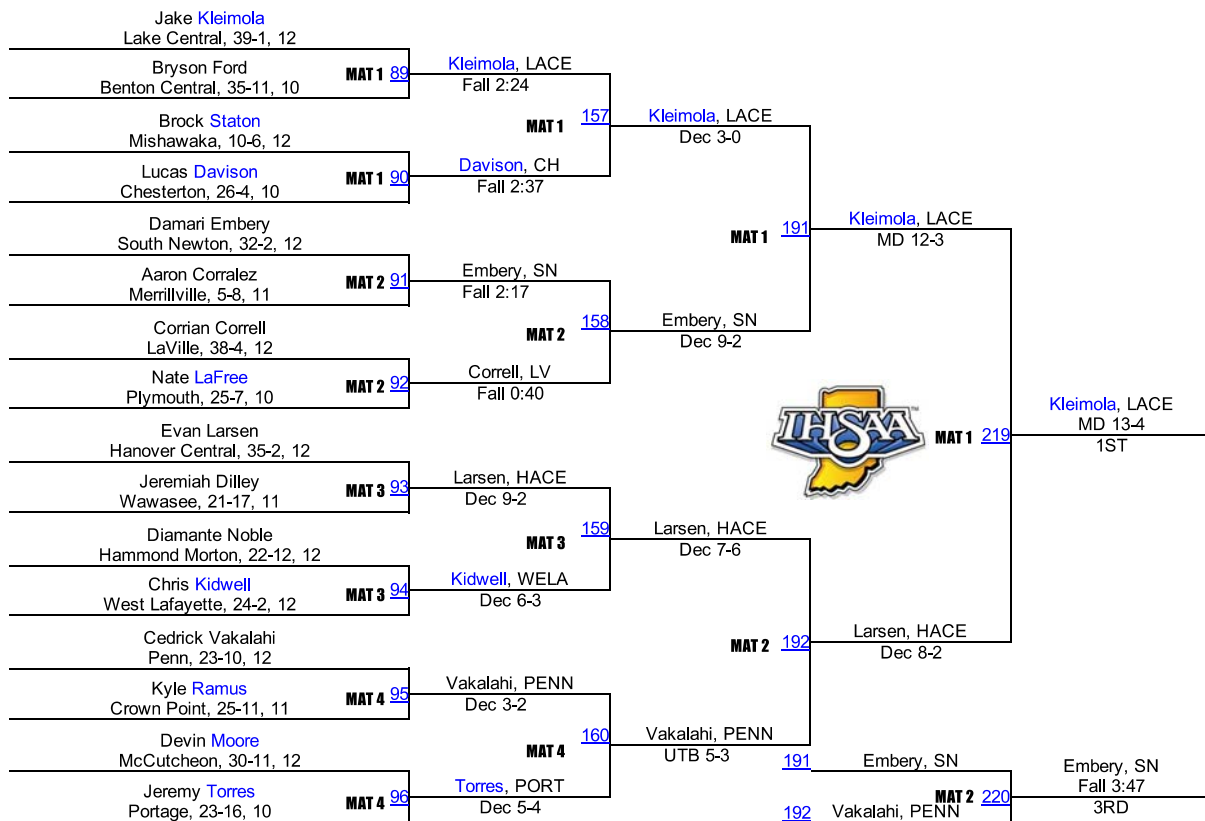

2016 IHSAA Semi-State @ East Chicago

160

2016 IHSAA Semi-State @ East Chicago

170

2016 IHSAA Semi-State @ East Chicago

182

2016 IHSAA Semi-State @ East Chicago

195