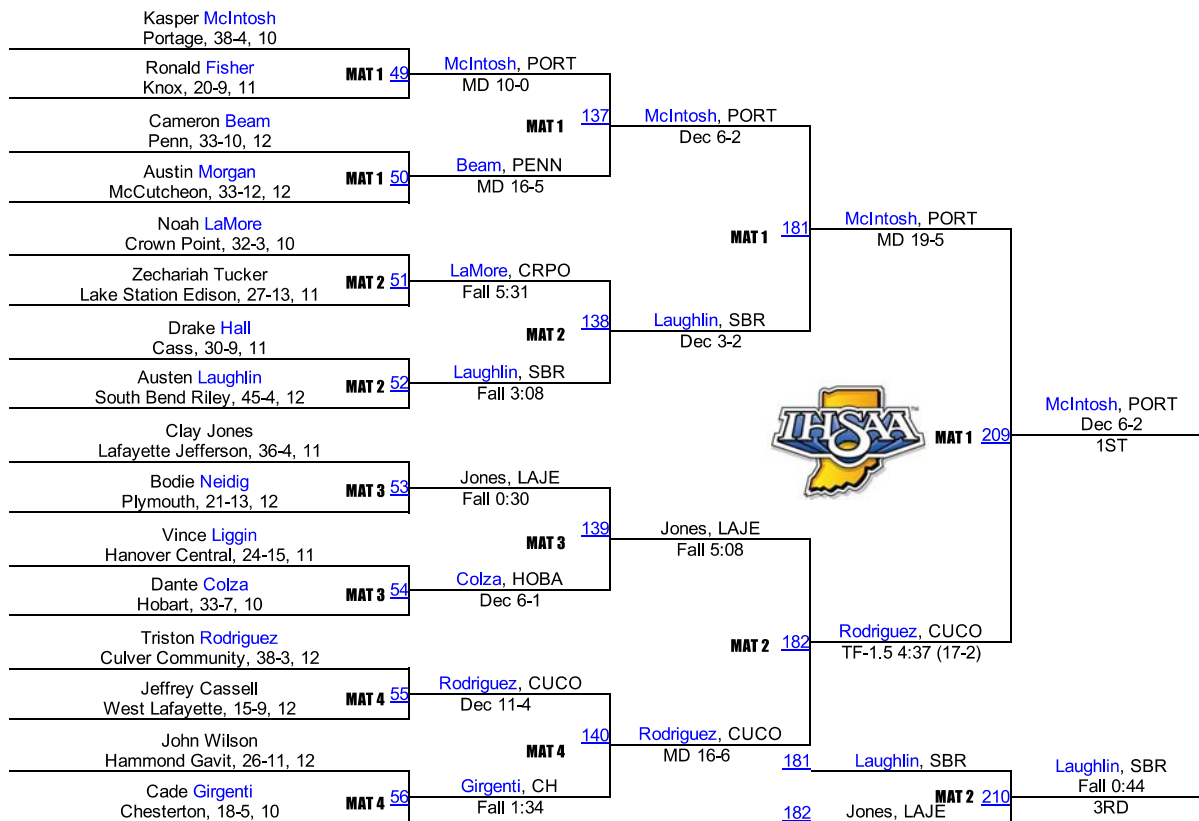

126

2016 IHSAA Semi-State @ East Chicago

132

2016 IHSAA Semi-State @ East Chicago

2016 IHSAA Semi-State @ East Chicago

145

2016 IHSAA Semi-State @ East Chicago

152