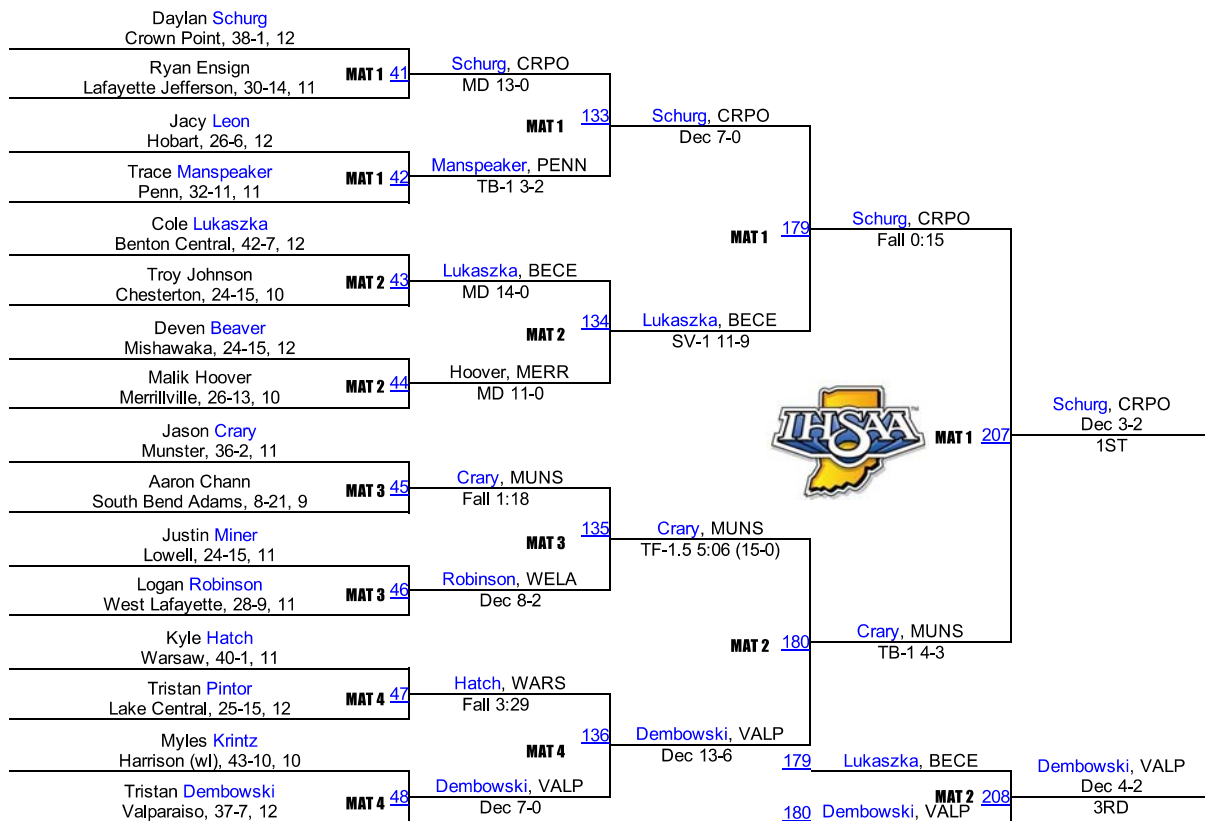

126

2016 IHSAA Semi-State @ East Chicago

132

2016 IHSAA Semi-State @ East Chicago

2016 IHSAA Semi-State @ East Chicago

145

2016 IHSAA Semi-State @ East Chicago

152