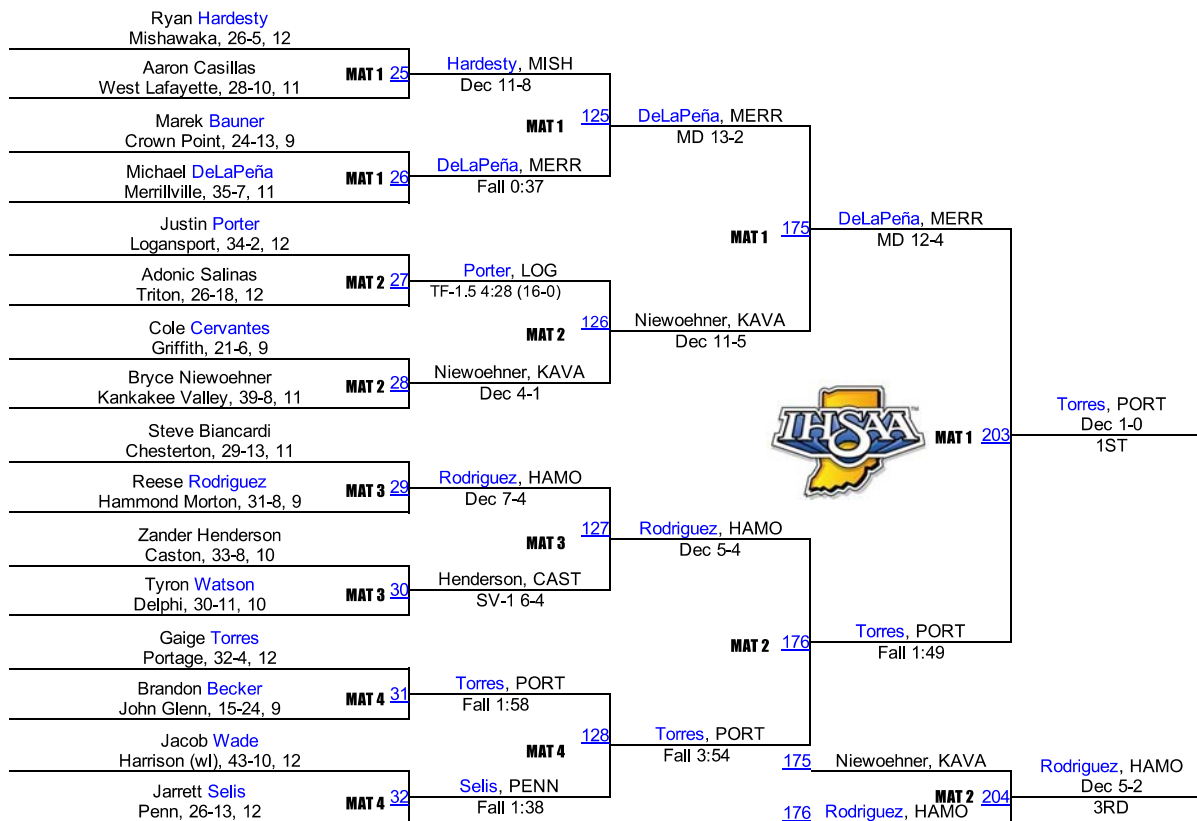

2016 IHSAA Semi-State @ East Chicago

126