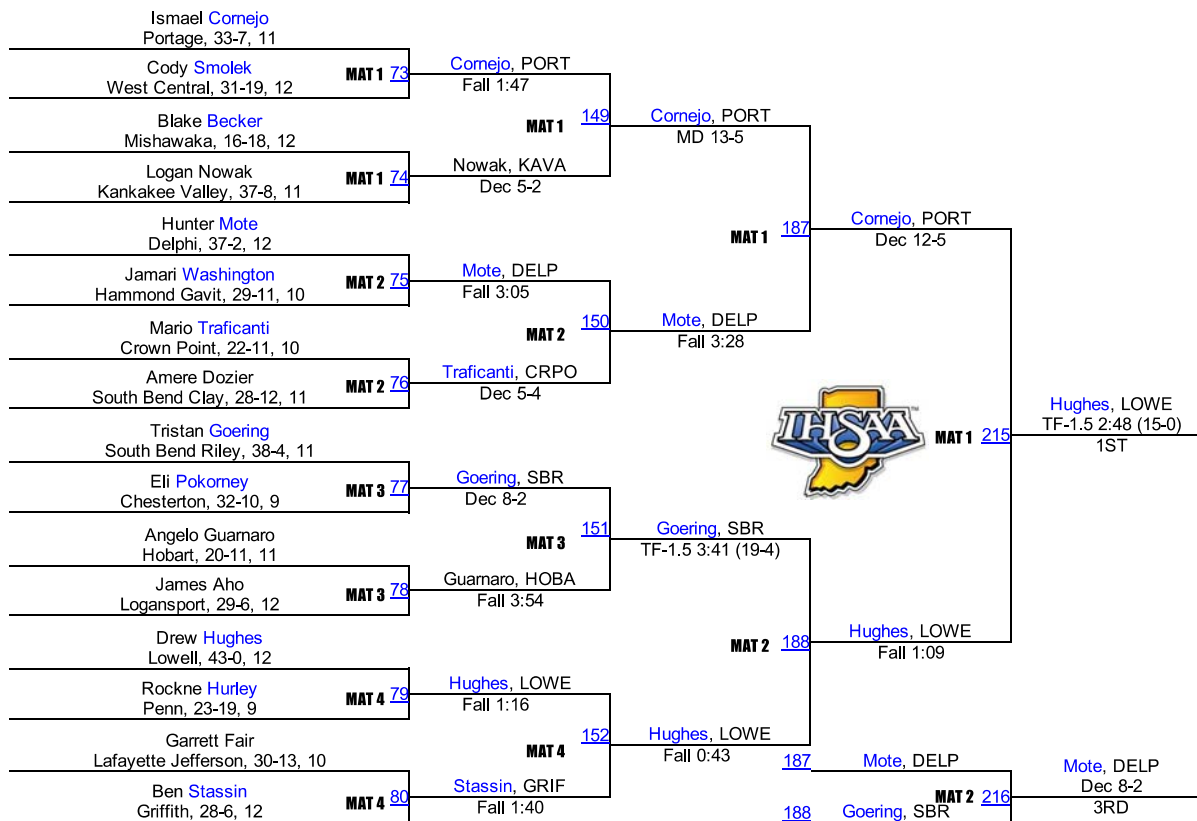

2016 IHSAA Semi-State @ East Chicago

170