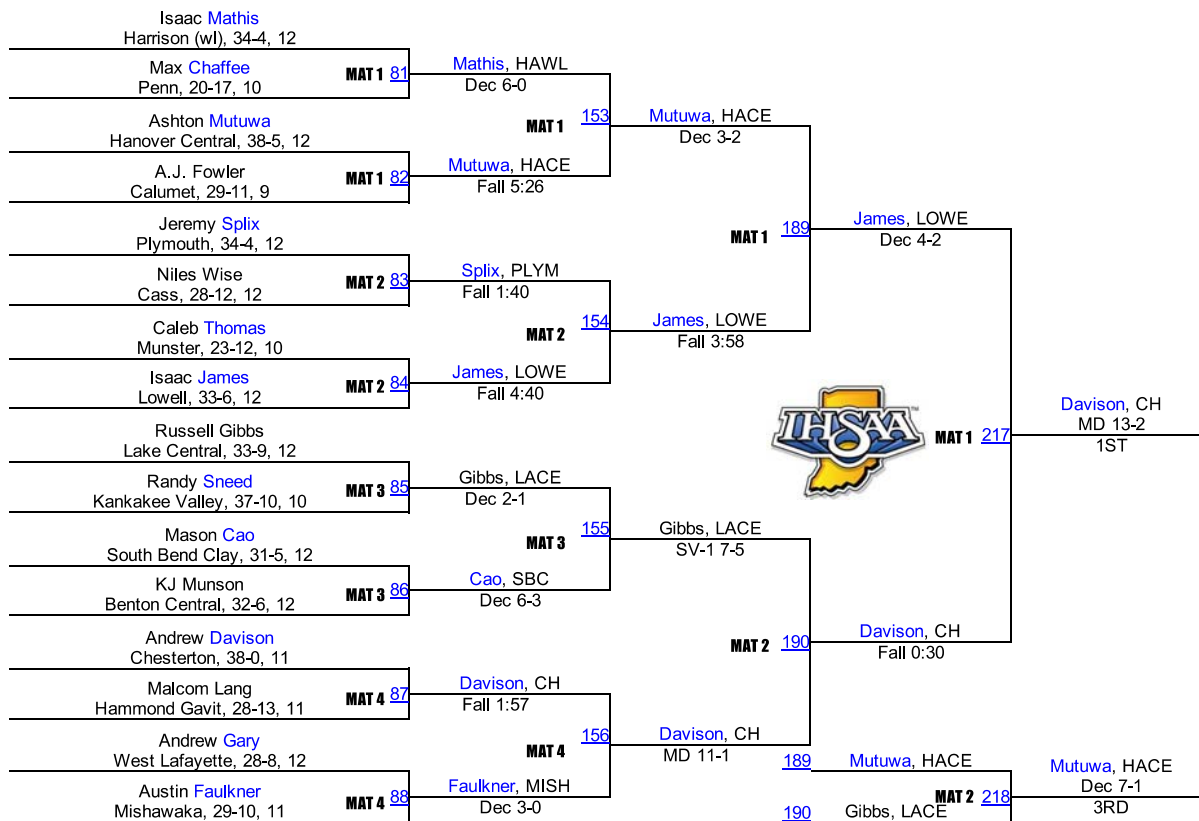

2016 IHSAA Semi-State @ East Chicago

160

2016 IHSAA Semi-State @ East Chicago

170

2016 IHSAA Semi-State @ East Chicago

182

2016 IHSAA Semi-State @ East Chicago

195