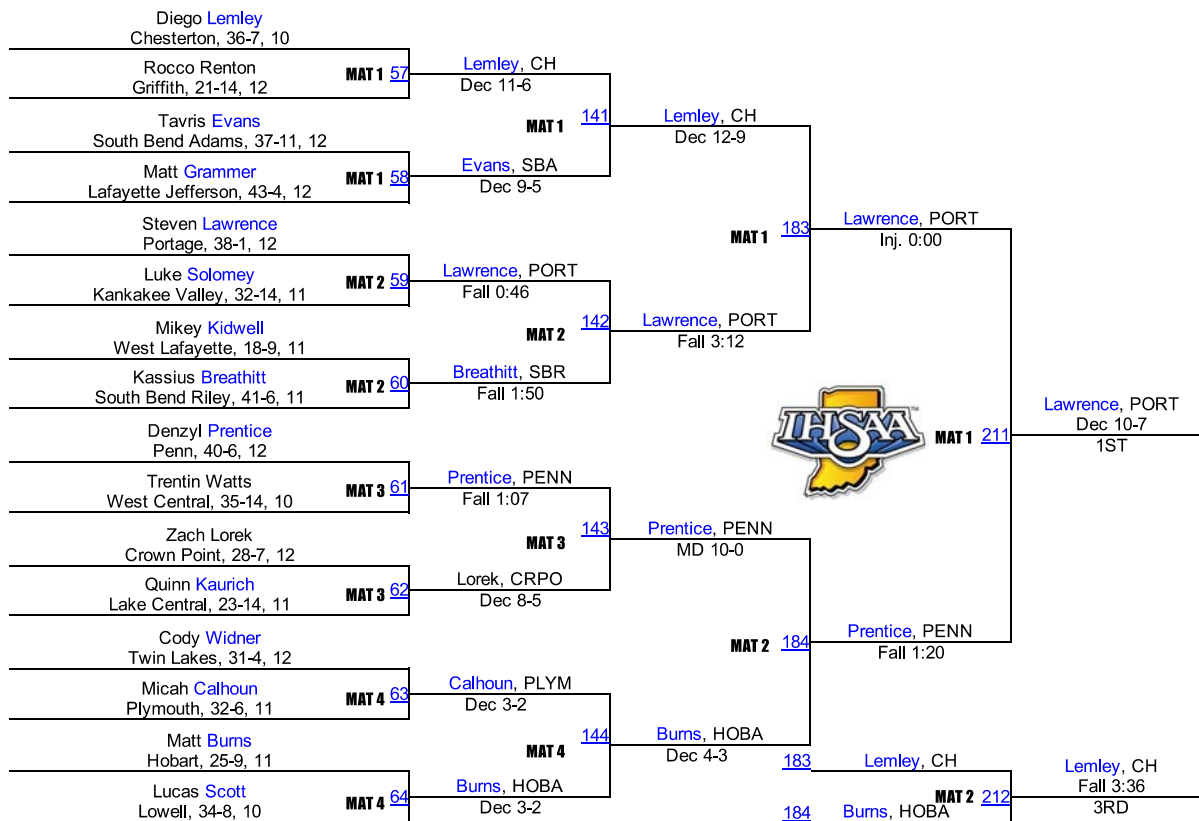

126

2016 IHSAA Semi-State @ East Chicago

132

2016 IHSAA Semi-State @ East Chicago

2016 IHSAA Semi-State @ East Chicago

145

2016 IHSAA Semi-State @ East Chicago

152