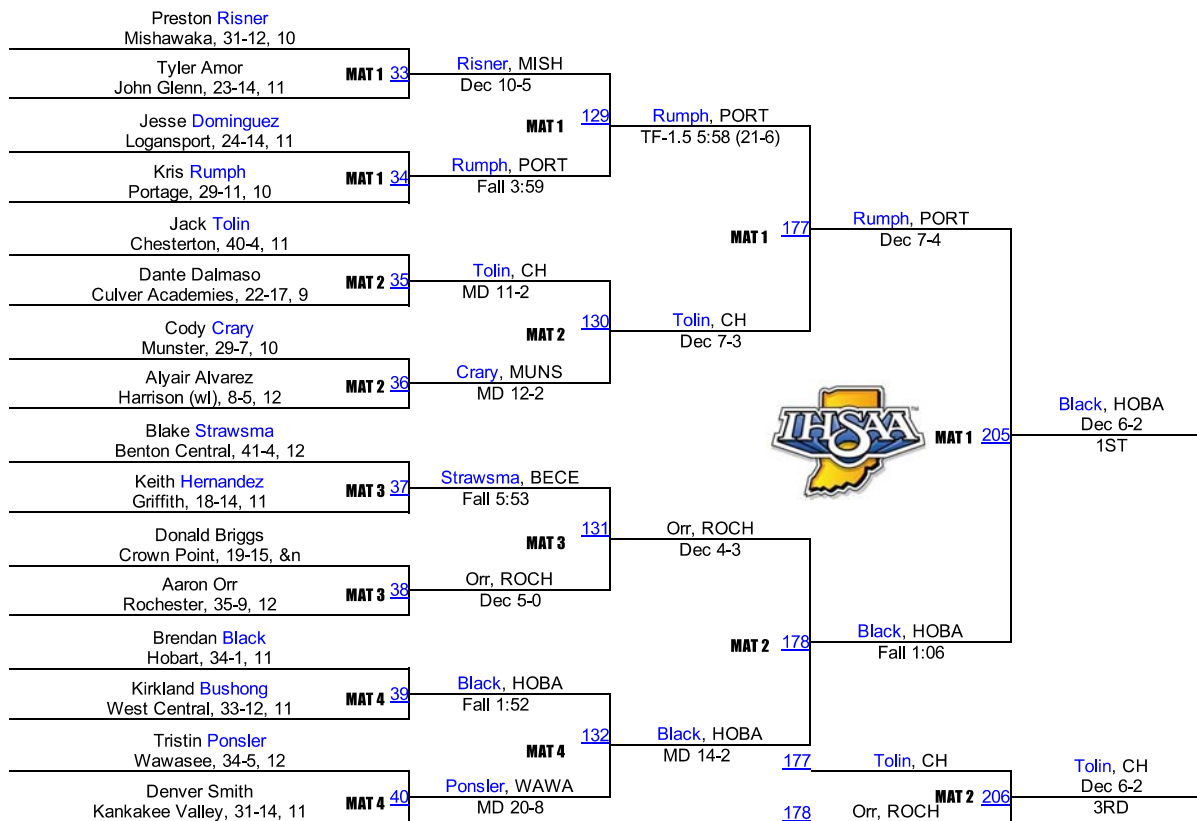

2016 IHSAA Semi-State @ East Chicago

132