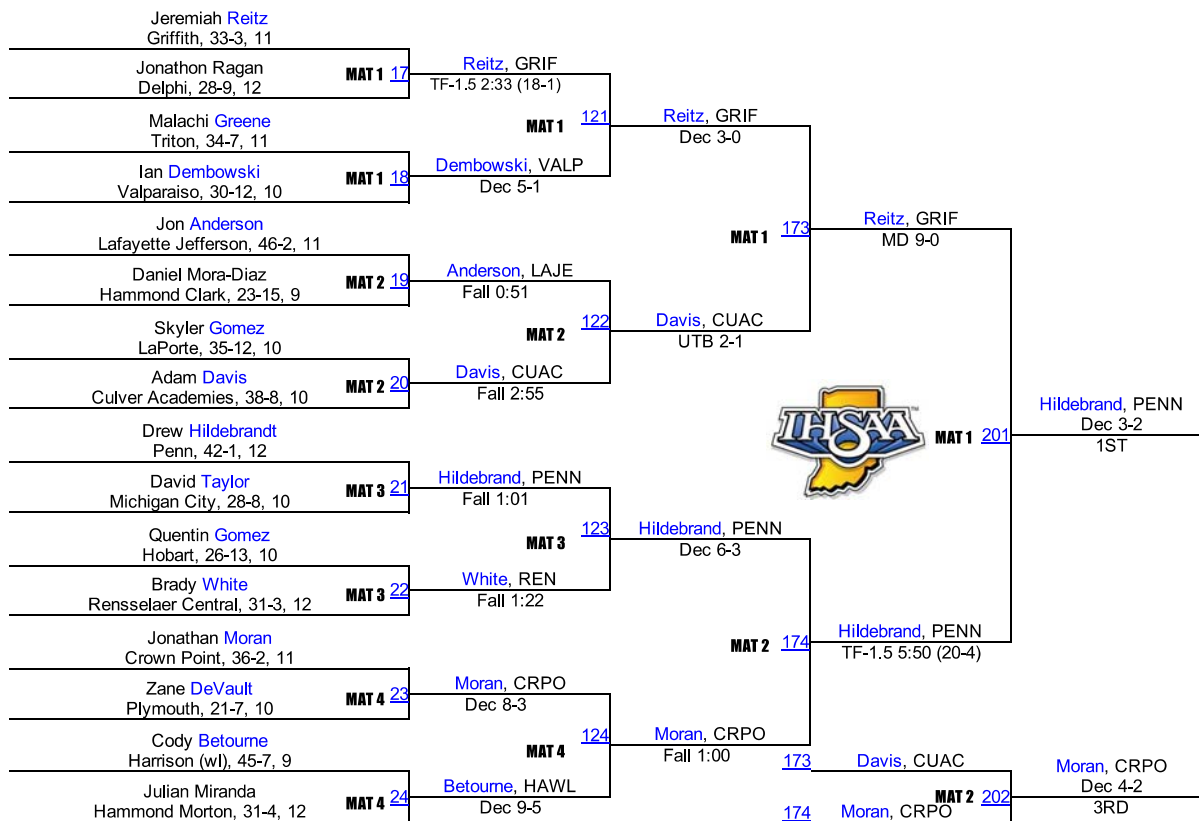

40. Twin Lakes	0.0
40. West Central	0.0
40. Winamac	0.0

2016 IHSAA Semi-State @ East Chicago

2016 IHSAA Semi-State @ East Chicago

113

2016 IHSAA Semi-State @ East Chicago

120

2016 IHSAA Semi-State @ East Chicago