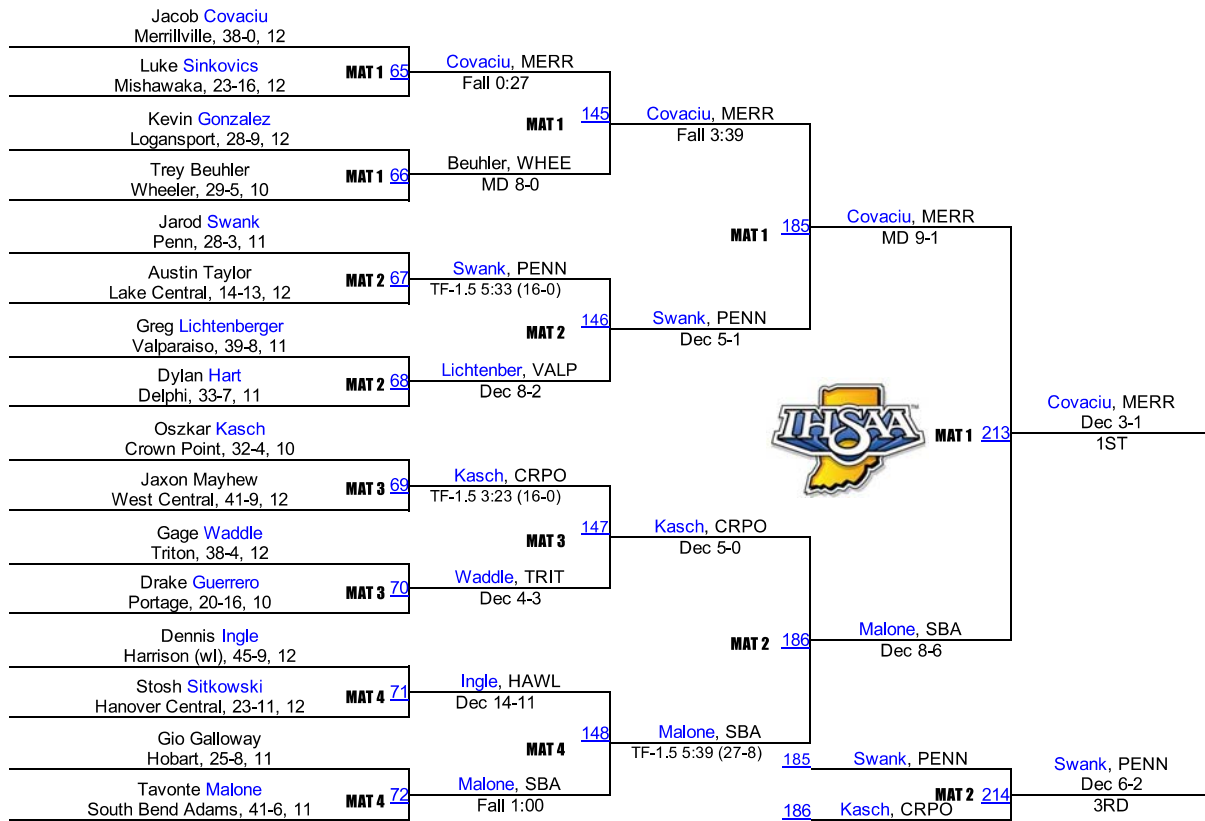

2016 IHSAA Semi-State @ East Chicago

160