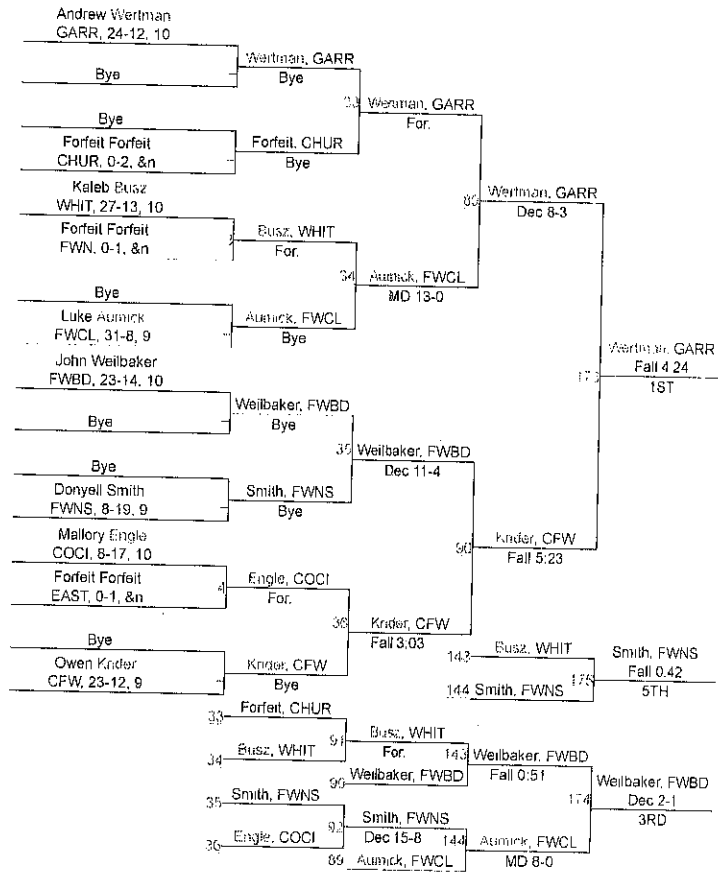

IHSAA Sectional @ Carroll (Fort Wayne)