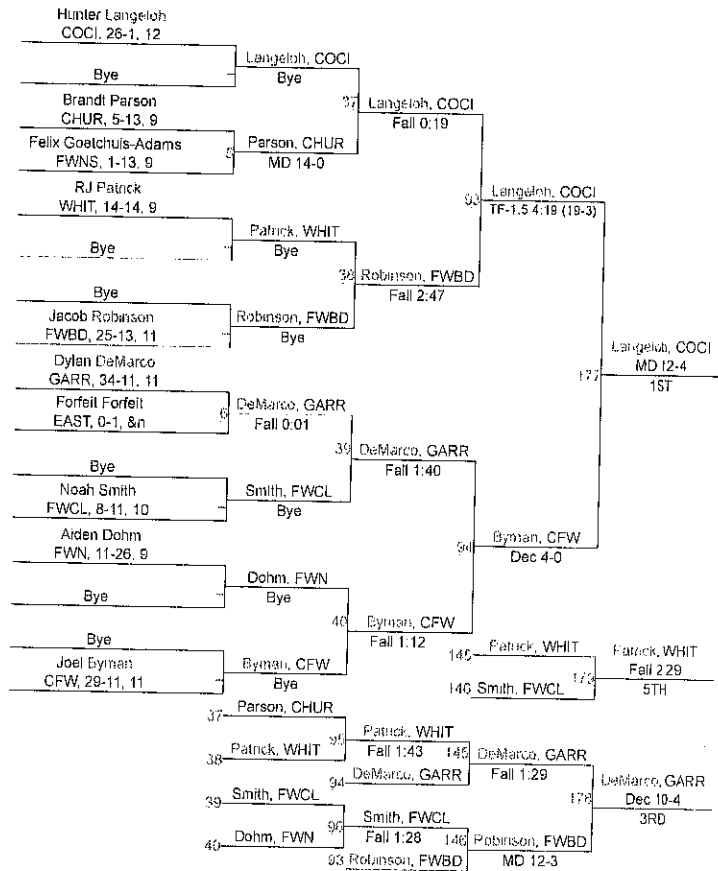

Team Scores

1.	Carroll (Fort Wayne)	267.5
2.	Garrett	201.5
3.	Columbia City	150.5
4.	F.W. North Side	120.5
5.	F.W. Concordia Lutheran	114.0
6.	F.W. Bishop Dwenger	113.5
7.	Churubusco	91.0
8.	Eastside	55.5
9.	F.W. Northrop	47.5
10.	Whitko	43.5

IHSAA Sectional @ Carroll (Fort Wayne)

100

IHSAA Sectional @ Carroll (Fort Wayne)

IHSAA Sectional @ Carroll (Fort Wayne)

120

IHSAA Sectional @ Carroll (Fort Wayne)

126

IHSAA Sectional @ Carroll (Fort Wayne)