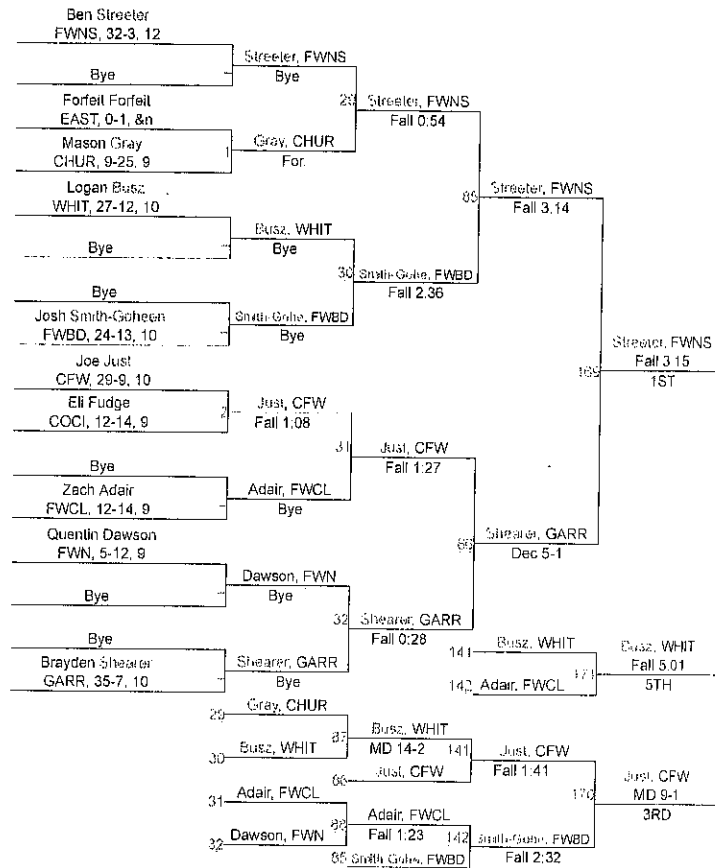

Team Scores

1.	Carroll (Fort Wayne)	267.5
2.	Garrett	201.5
3.	Columbia City	150.5
4.	F.W. North Side	120.5
5.	F.W. Concordia Lutheran	114.0
6.	F.W. Bishop Dwenger	113.5
7.	Churubusco	91.0
8.	Eastside	55.5
9.	F.W. Northrop	47.5
10.	Whitko	43.5

IHSAA Sectional @ Carroll (Fort Wayne)

100