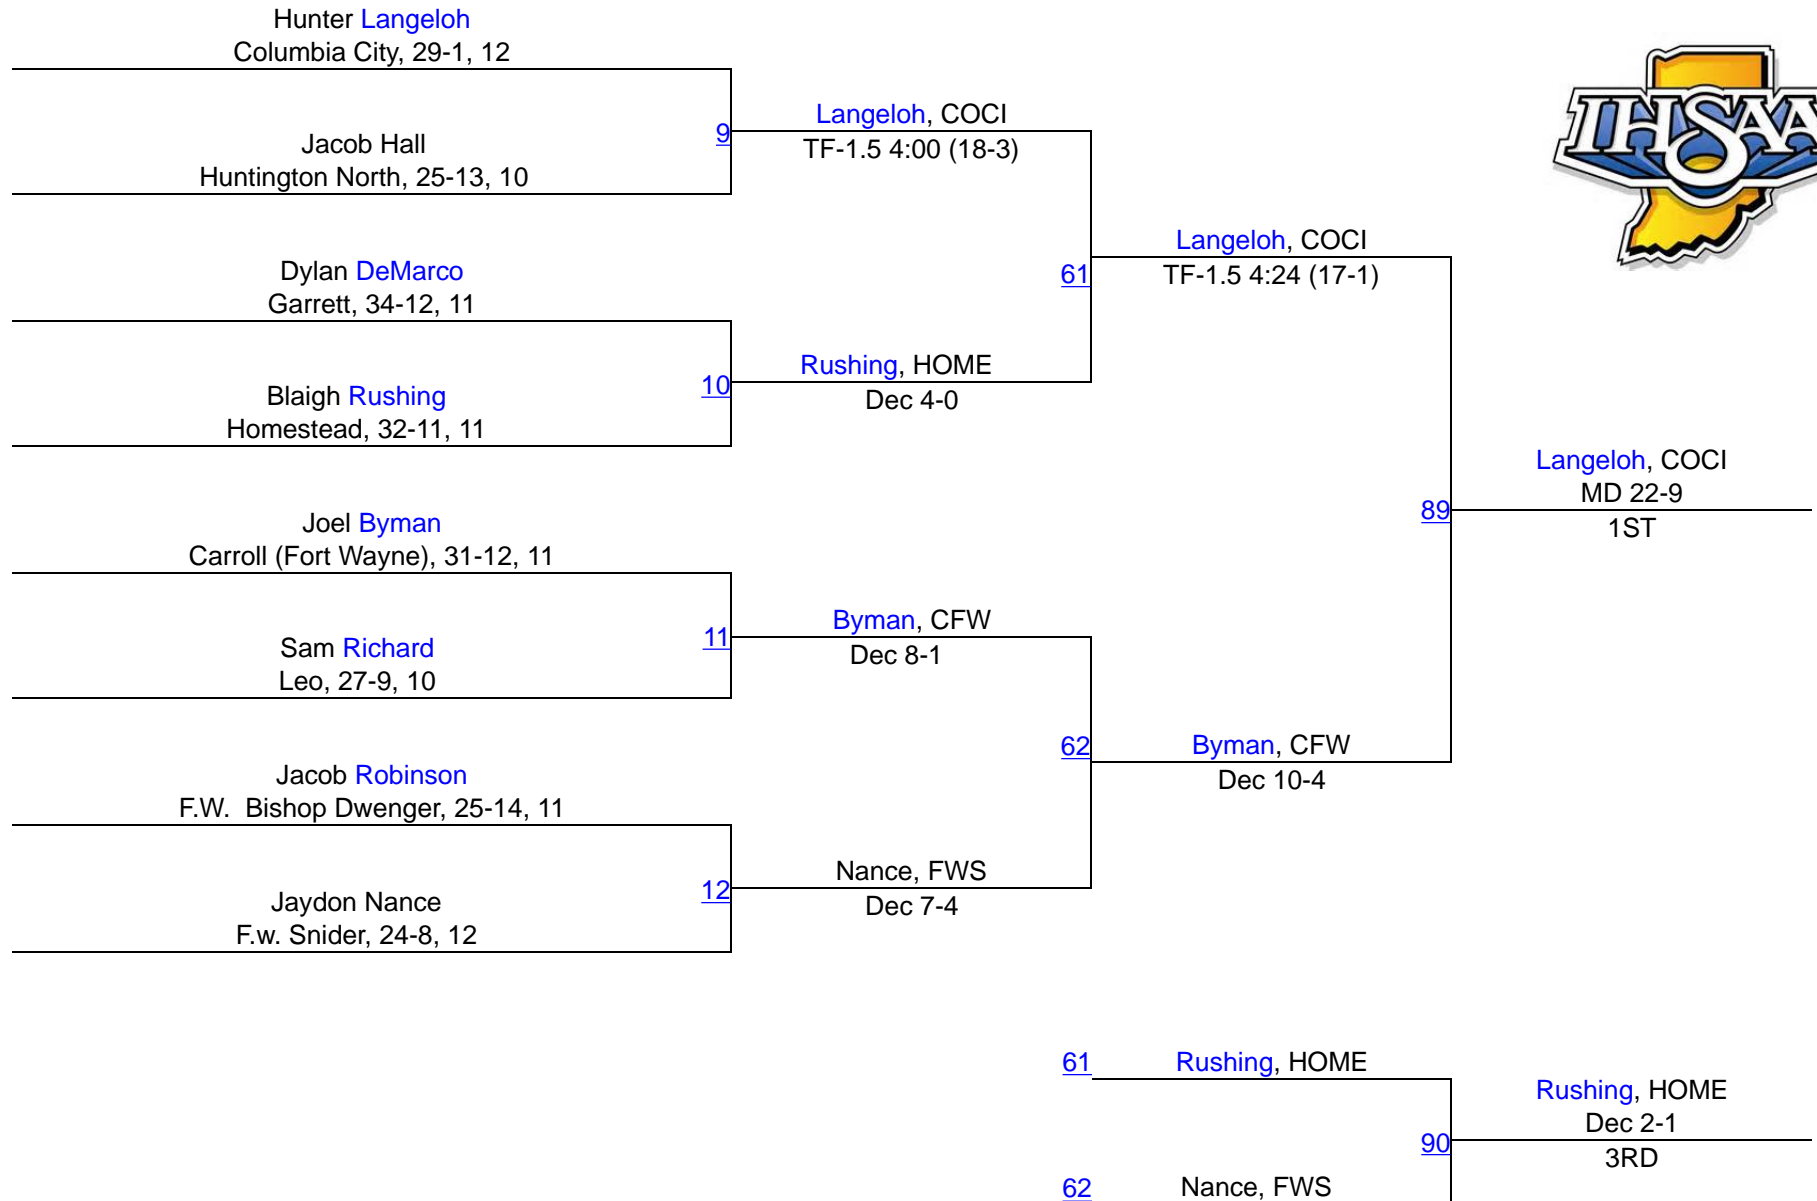

IHSAA Regional @ Carroll (Fort Wayne)

106

IHSAA Regional @ Carroll (Fort Wayne)

113

IHSAA Regional @ Carroll (Fort Wayne)

120

IHSAA Regional @ Carroll (Fort Wayne)

126