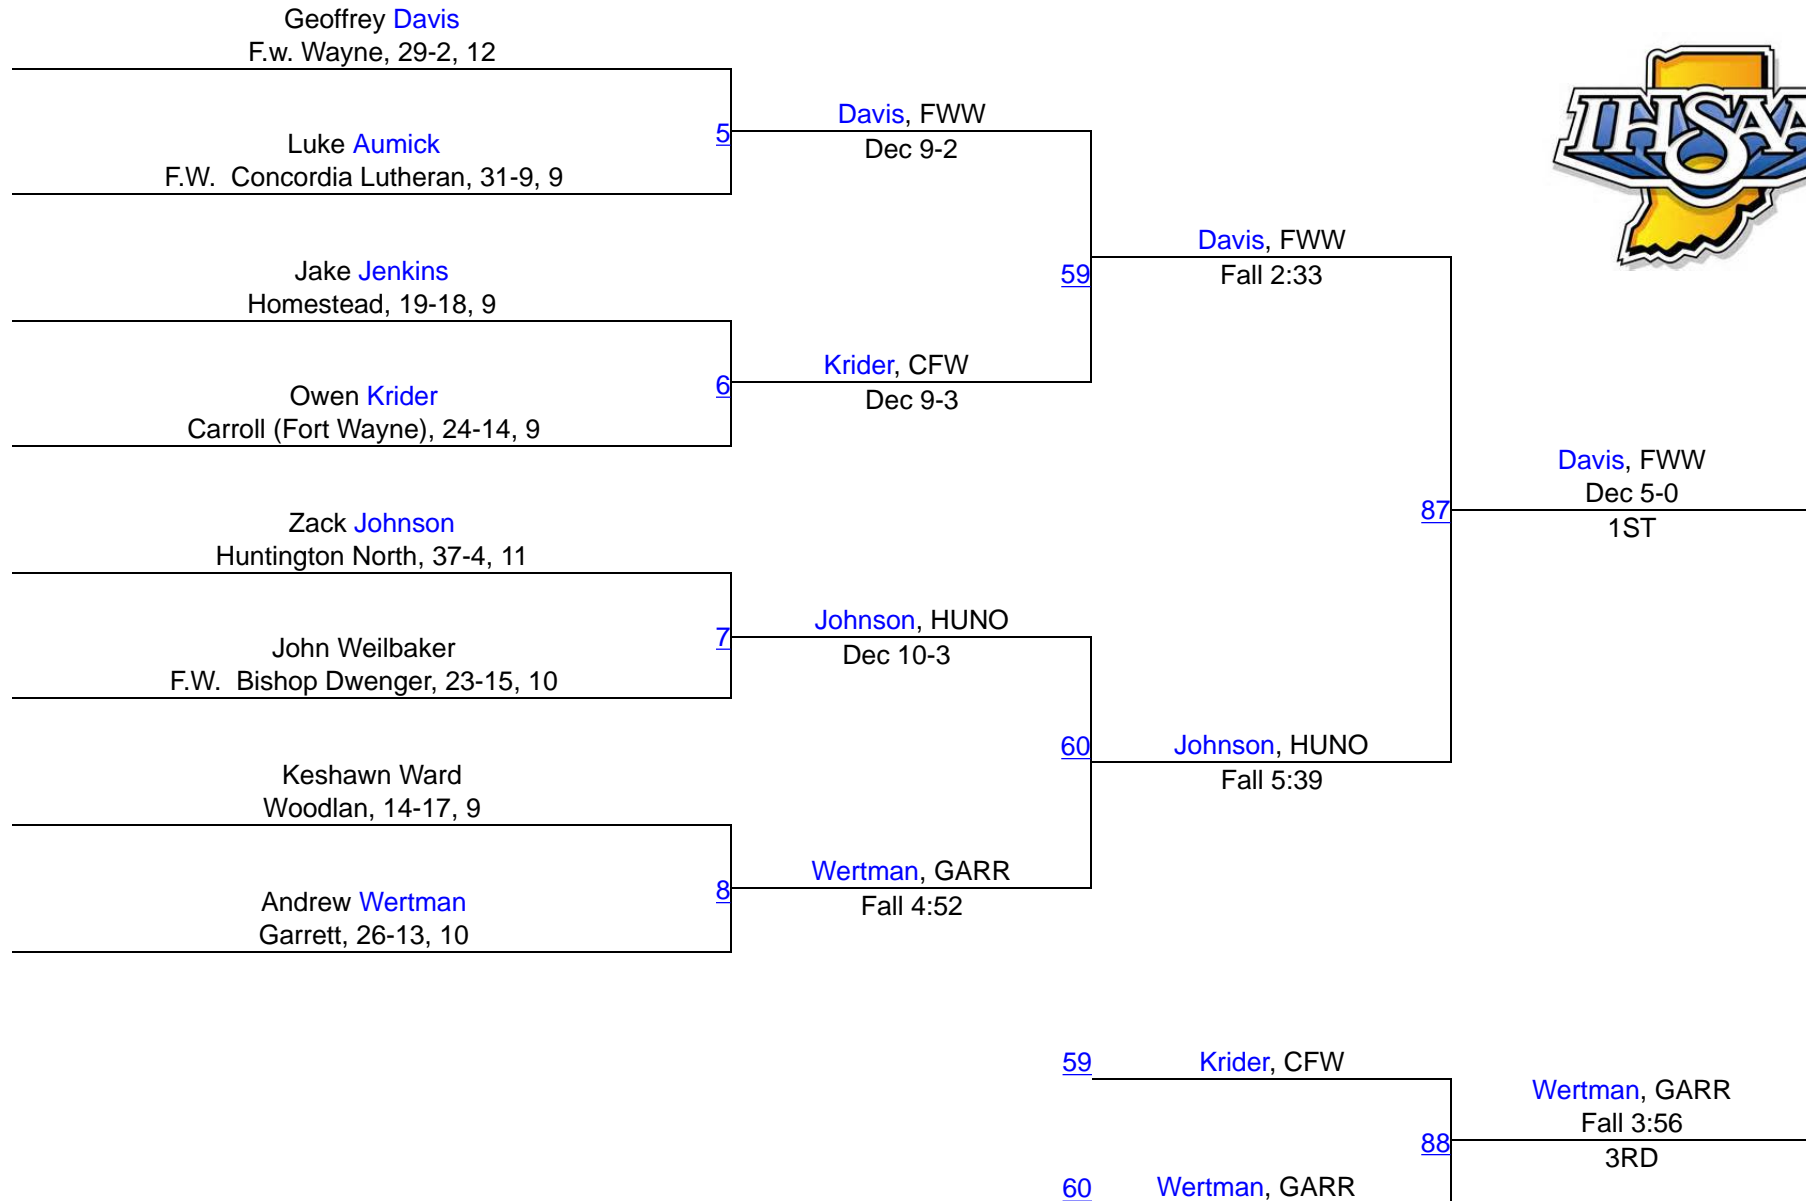

IHSAA Regional @ Carroll (Fort Wayne)

113