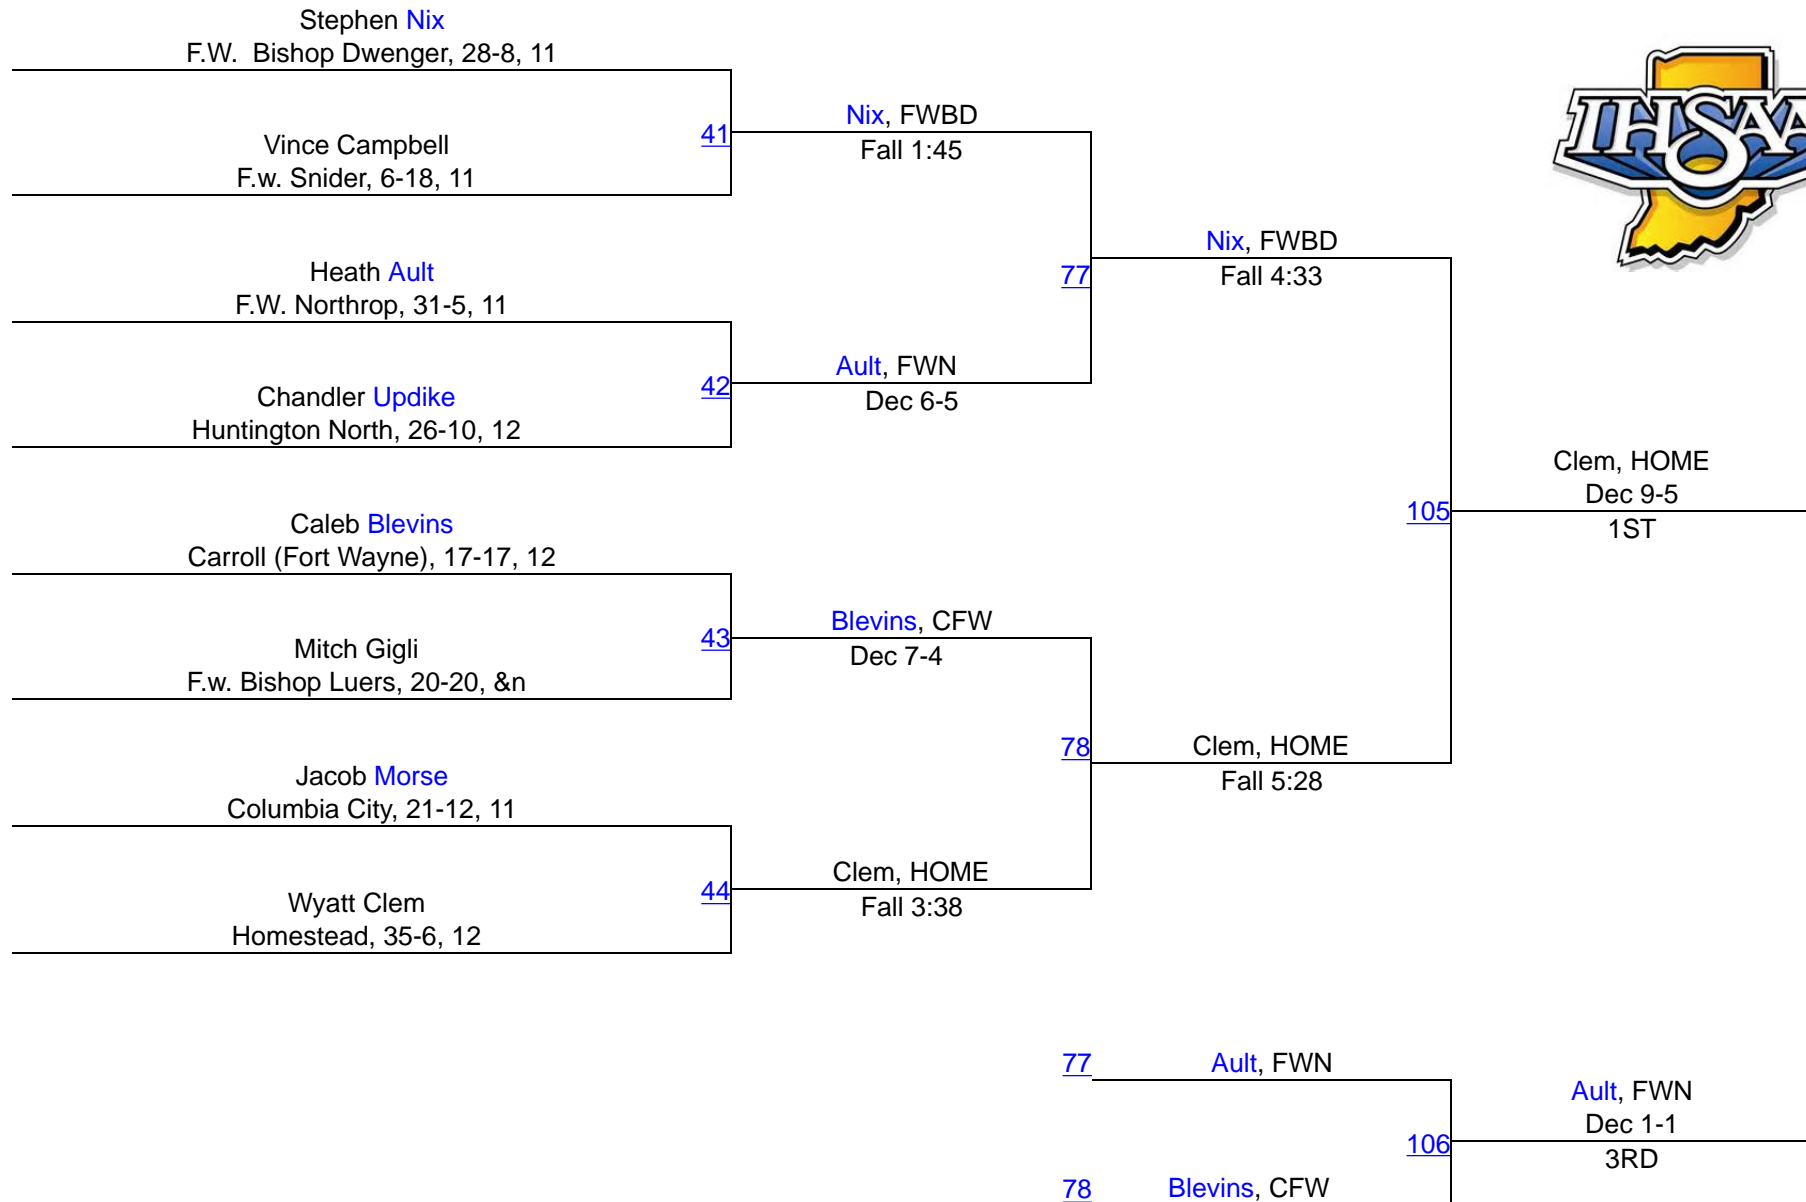

IHSAA Regional @ Carroll (Fort Wayne)

160

IHSAA Regional @ Carroll (Fort Wayne)

170

IHSAA Regional @ Carroll (Fort Wayne)

182

IHSAA Regional @ Carroll (Fort Wayne)

195