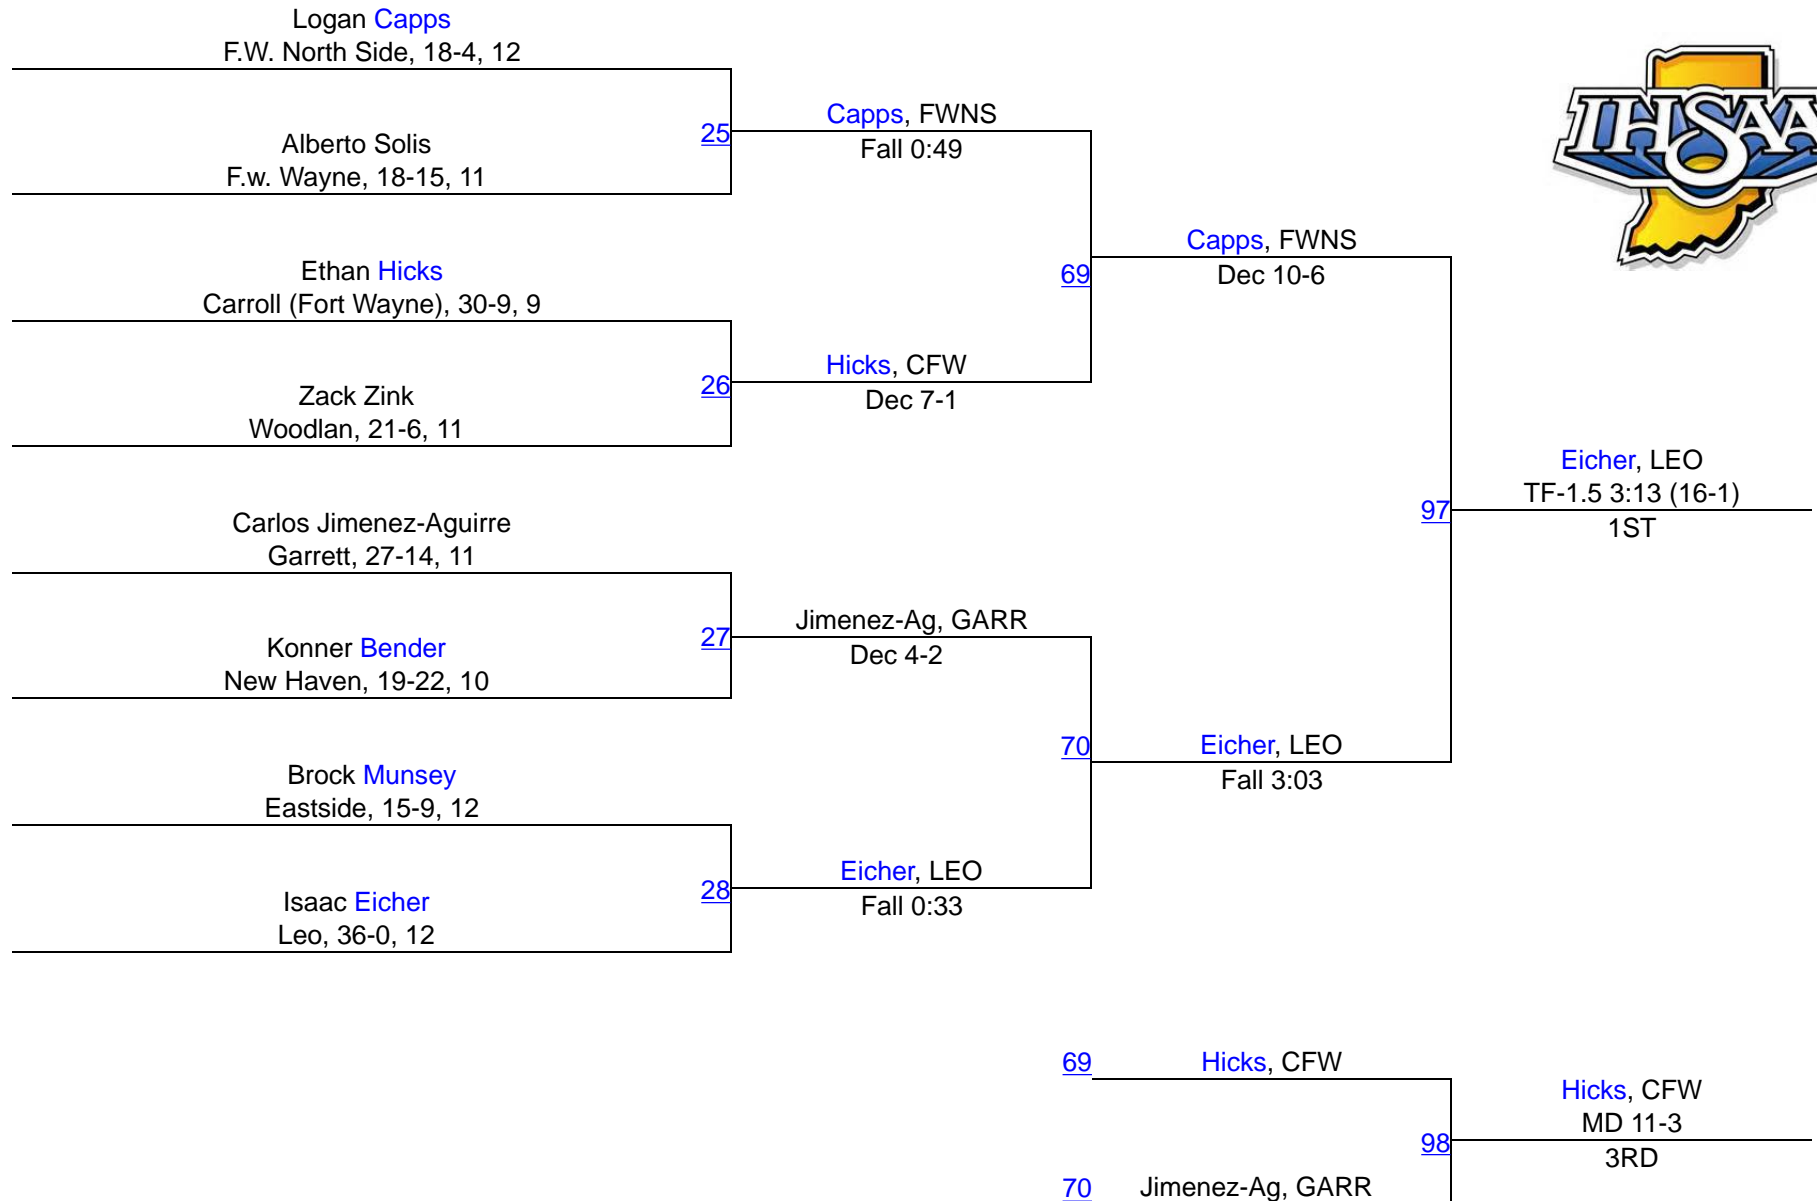

IHSAA Regional @ Carroll (Fort Wayne)

132

IHSAA Regional @ Carroll (Fort Wayne)

138

IHSAA Regional @ Carroll (Fort Wayne)

145

IHSAA Regional @ Carroll (Fort Wayne)

152