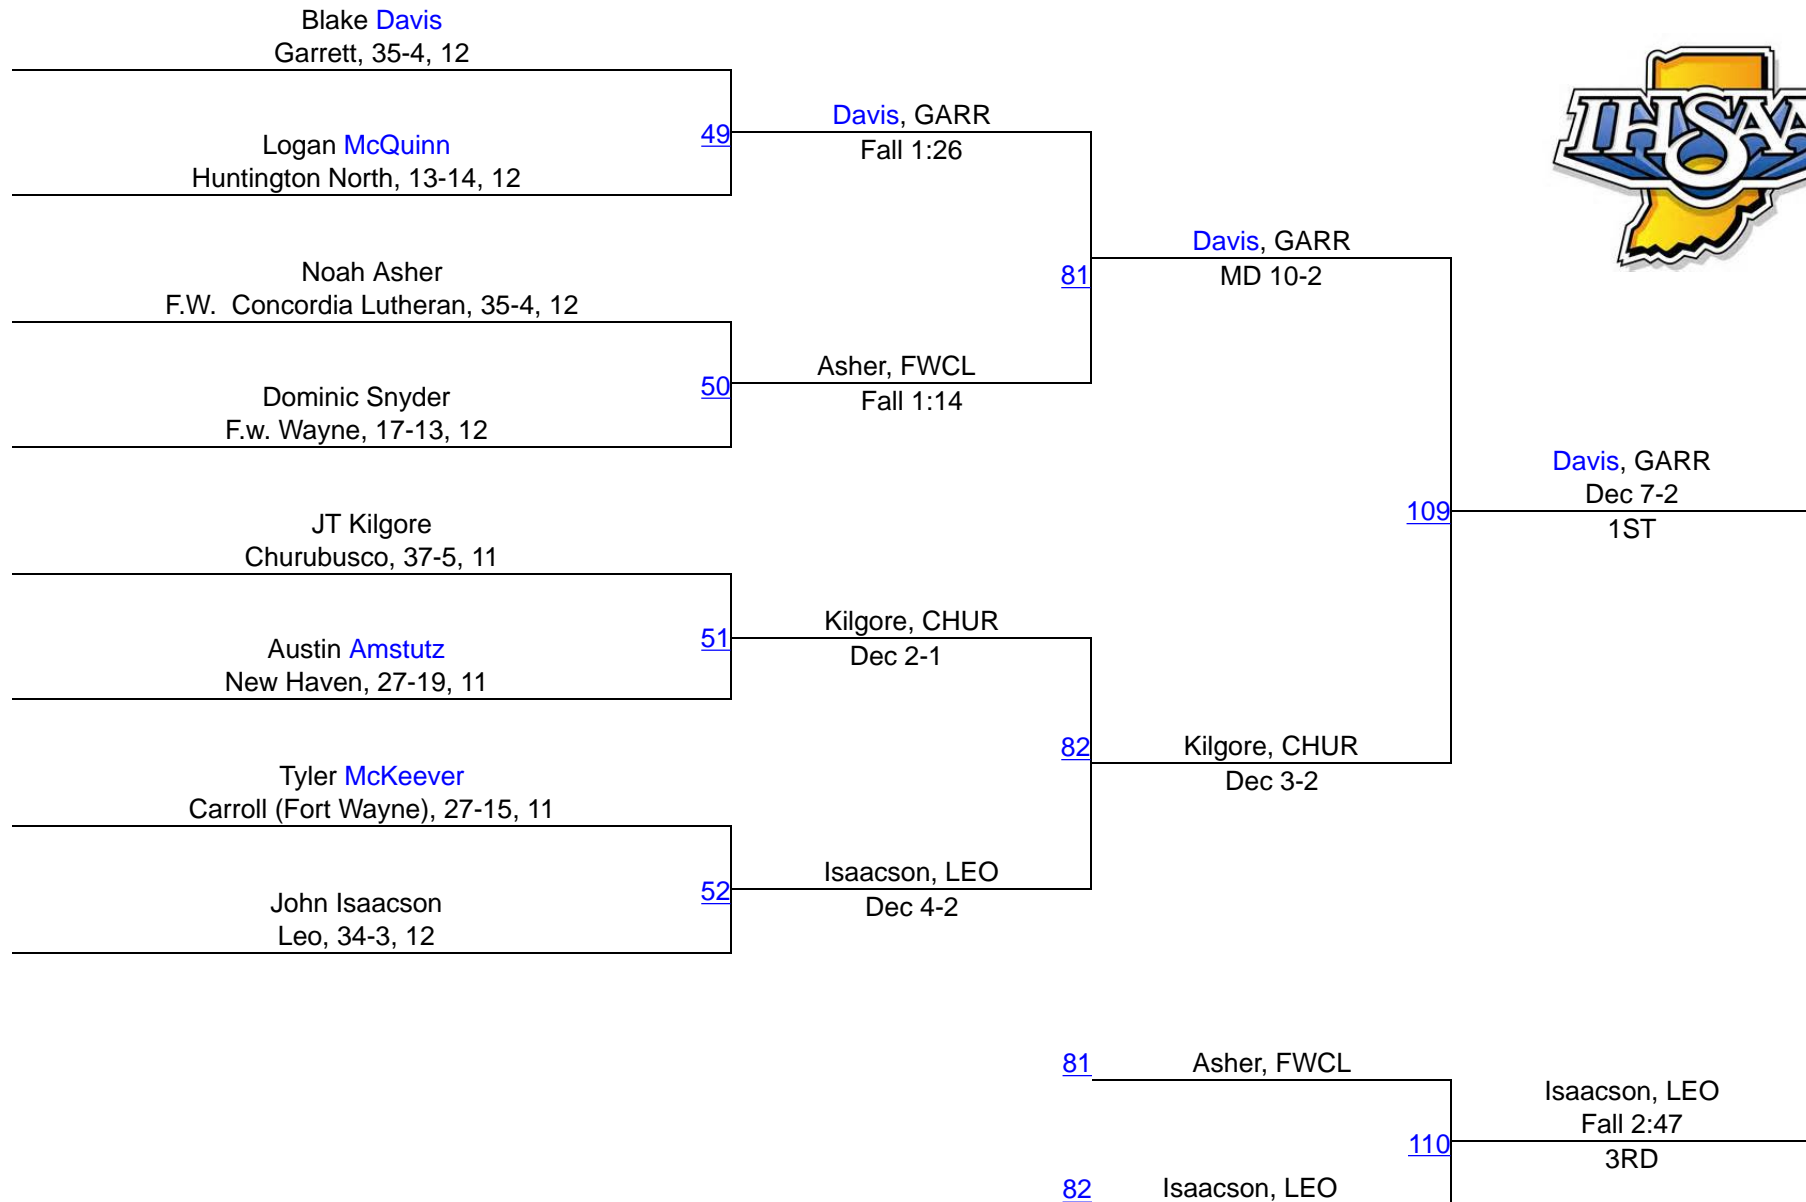

IHSAA Regional @ Carroll (Fort Wayne)

220