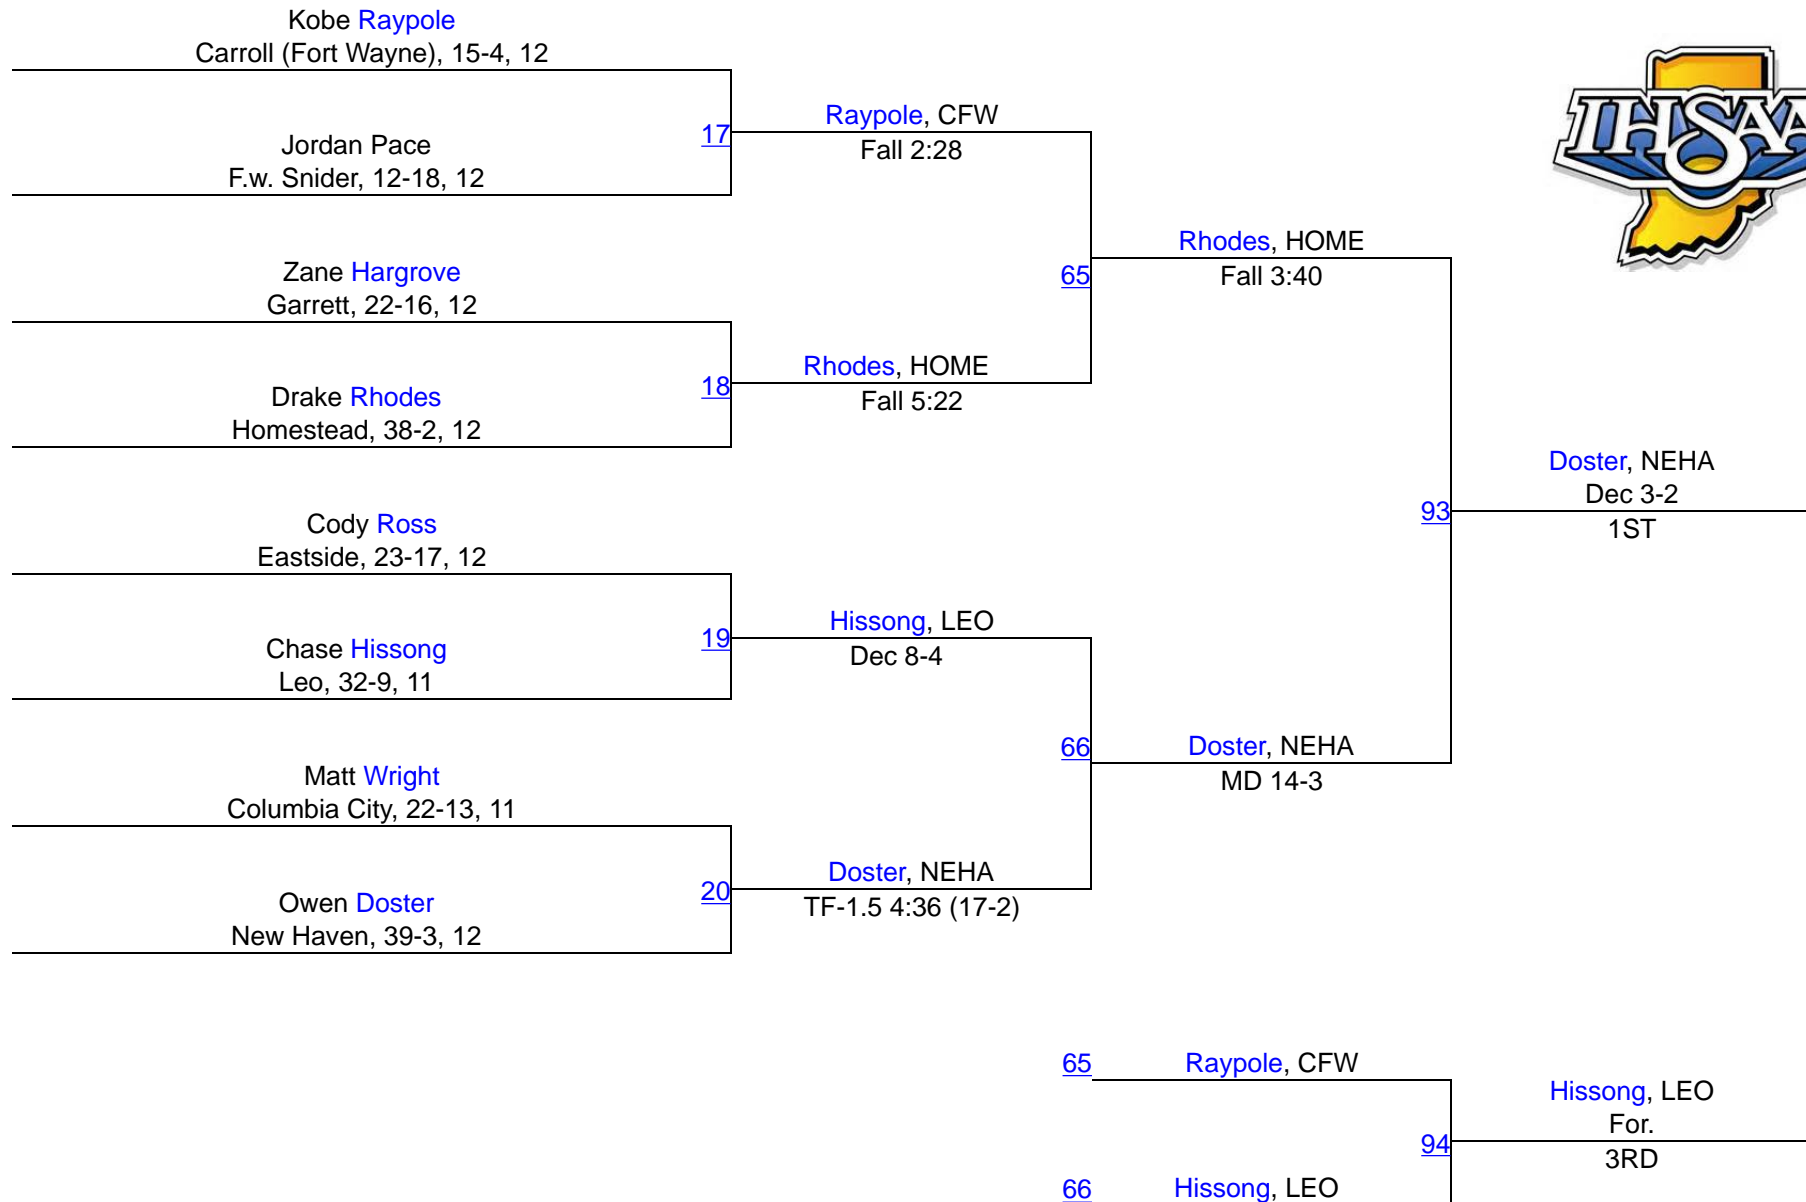

IHSAA Regional @ Carroll (Fort Wayne)

132