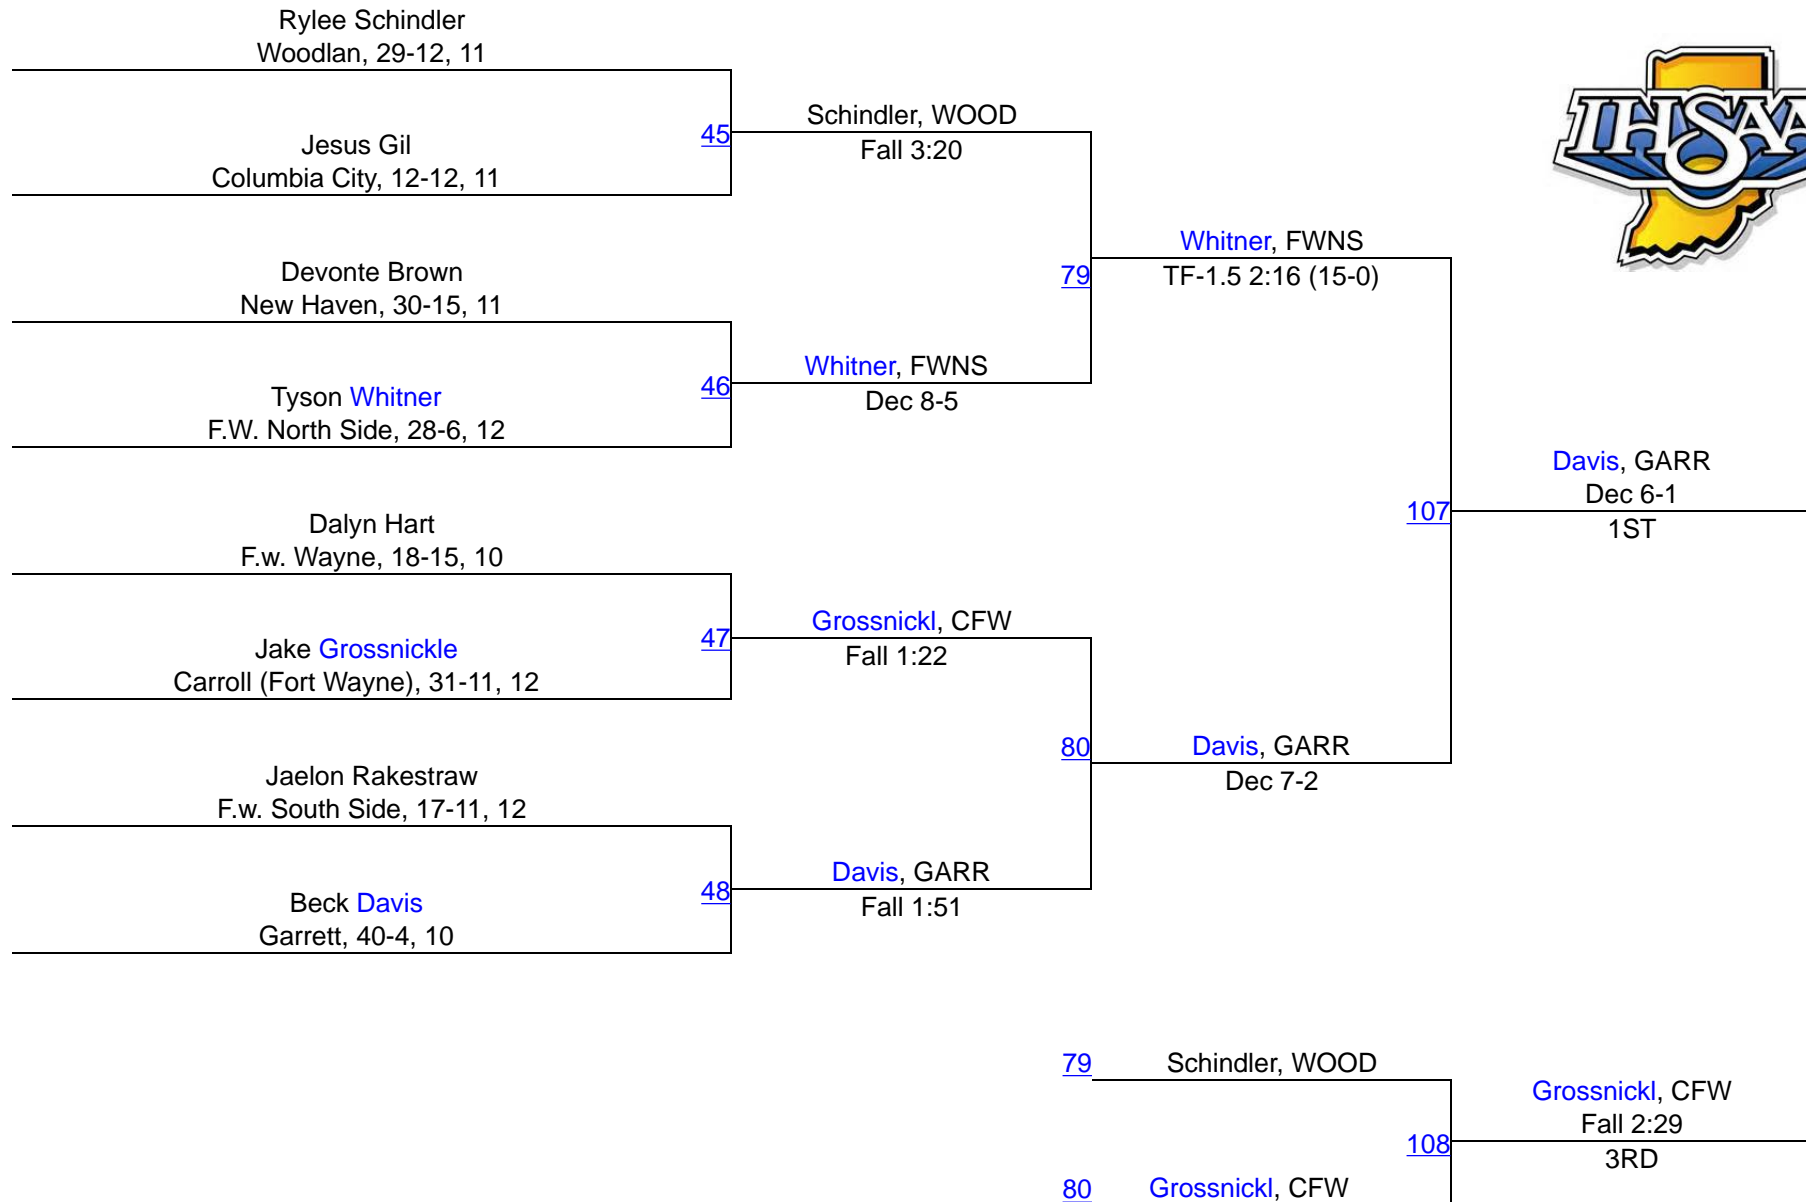

IHSAA Regional @ Carroll (Fort Wayne)

160

IHSAA Regional @ Carroll (Fort Wayne)

170

IHSAA Regional @ Carroll (Fort Wayne)

182

IHSAA Regional @ Carroll (Fort Wayne)

195