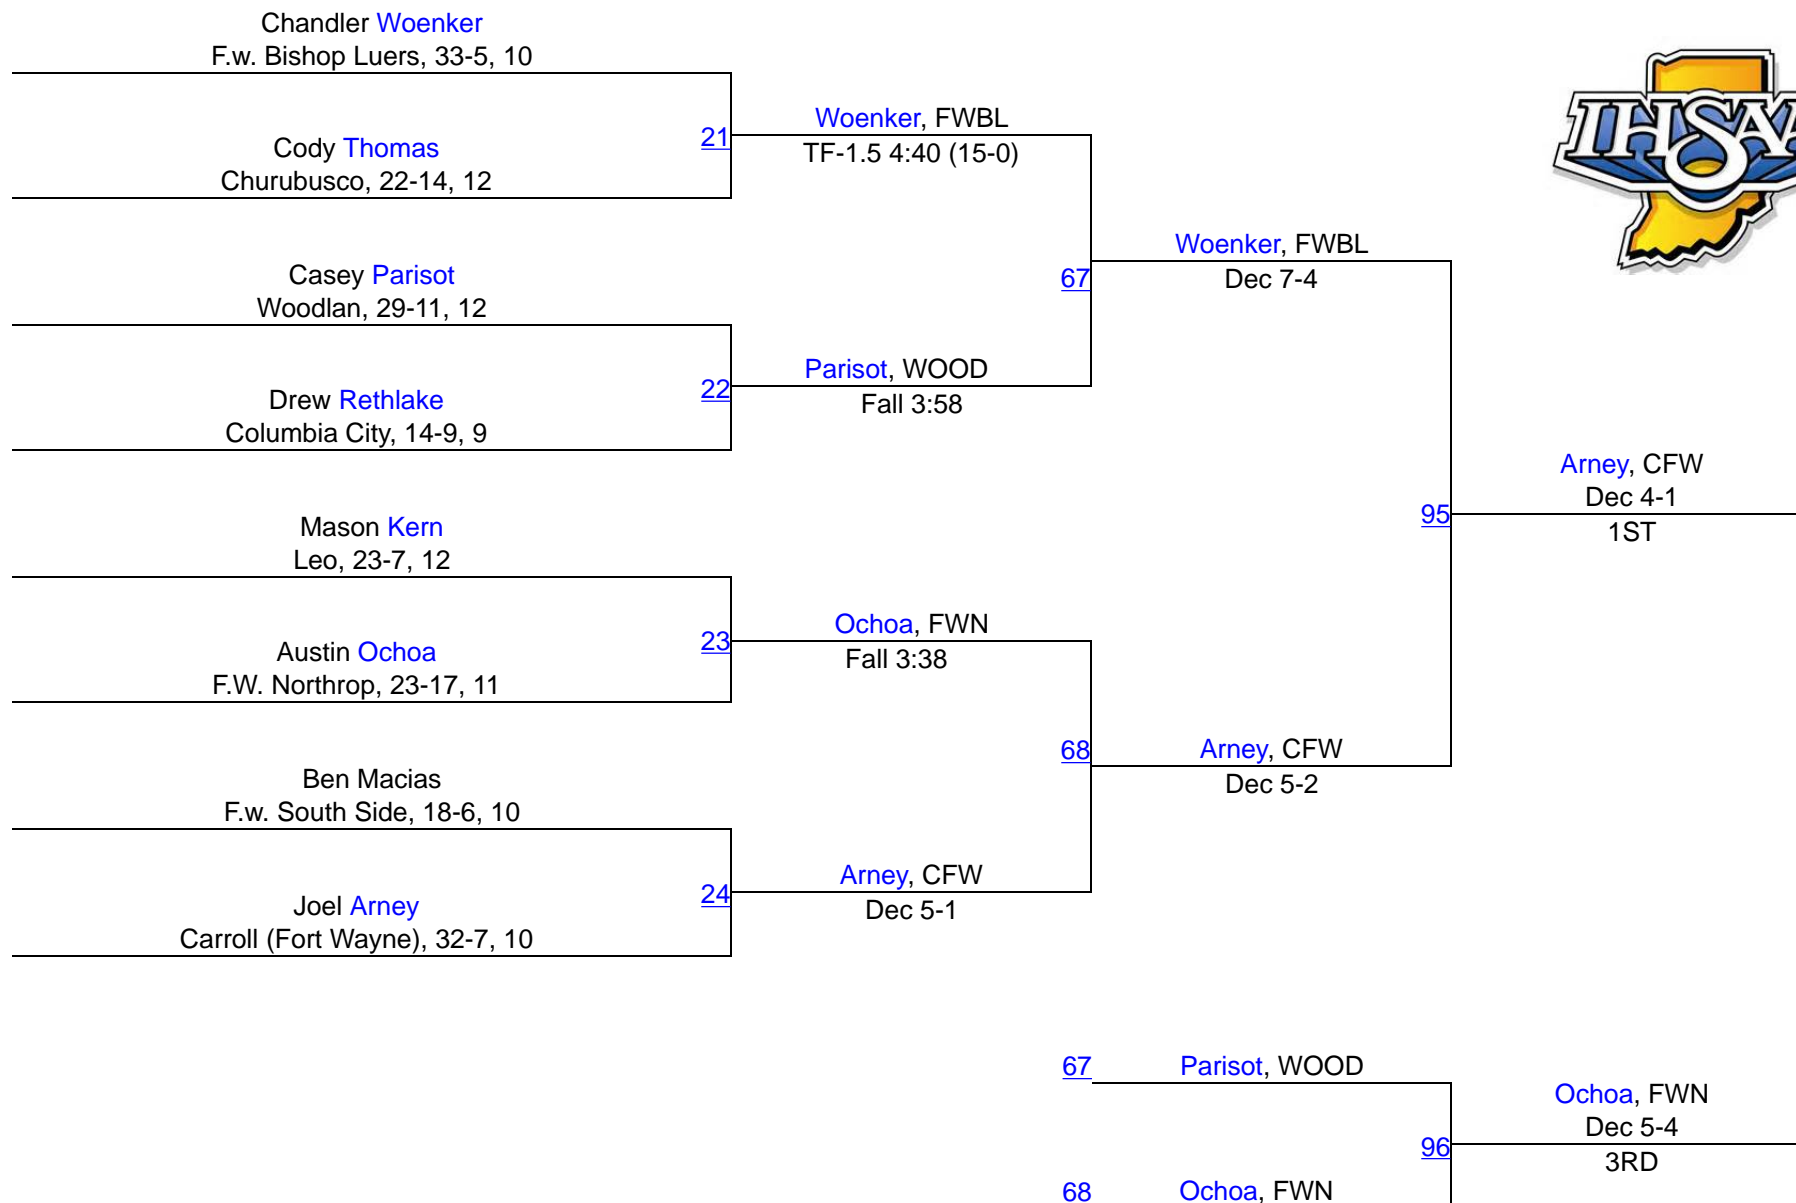

IHSAA Regional @ Carroll (Fort Wayne)

138