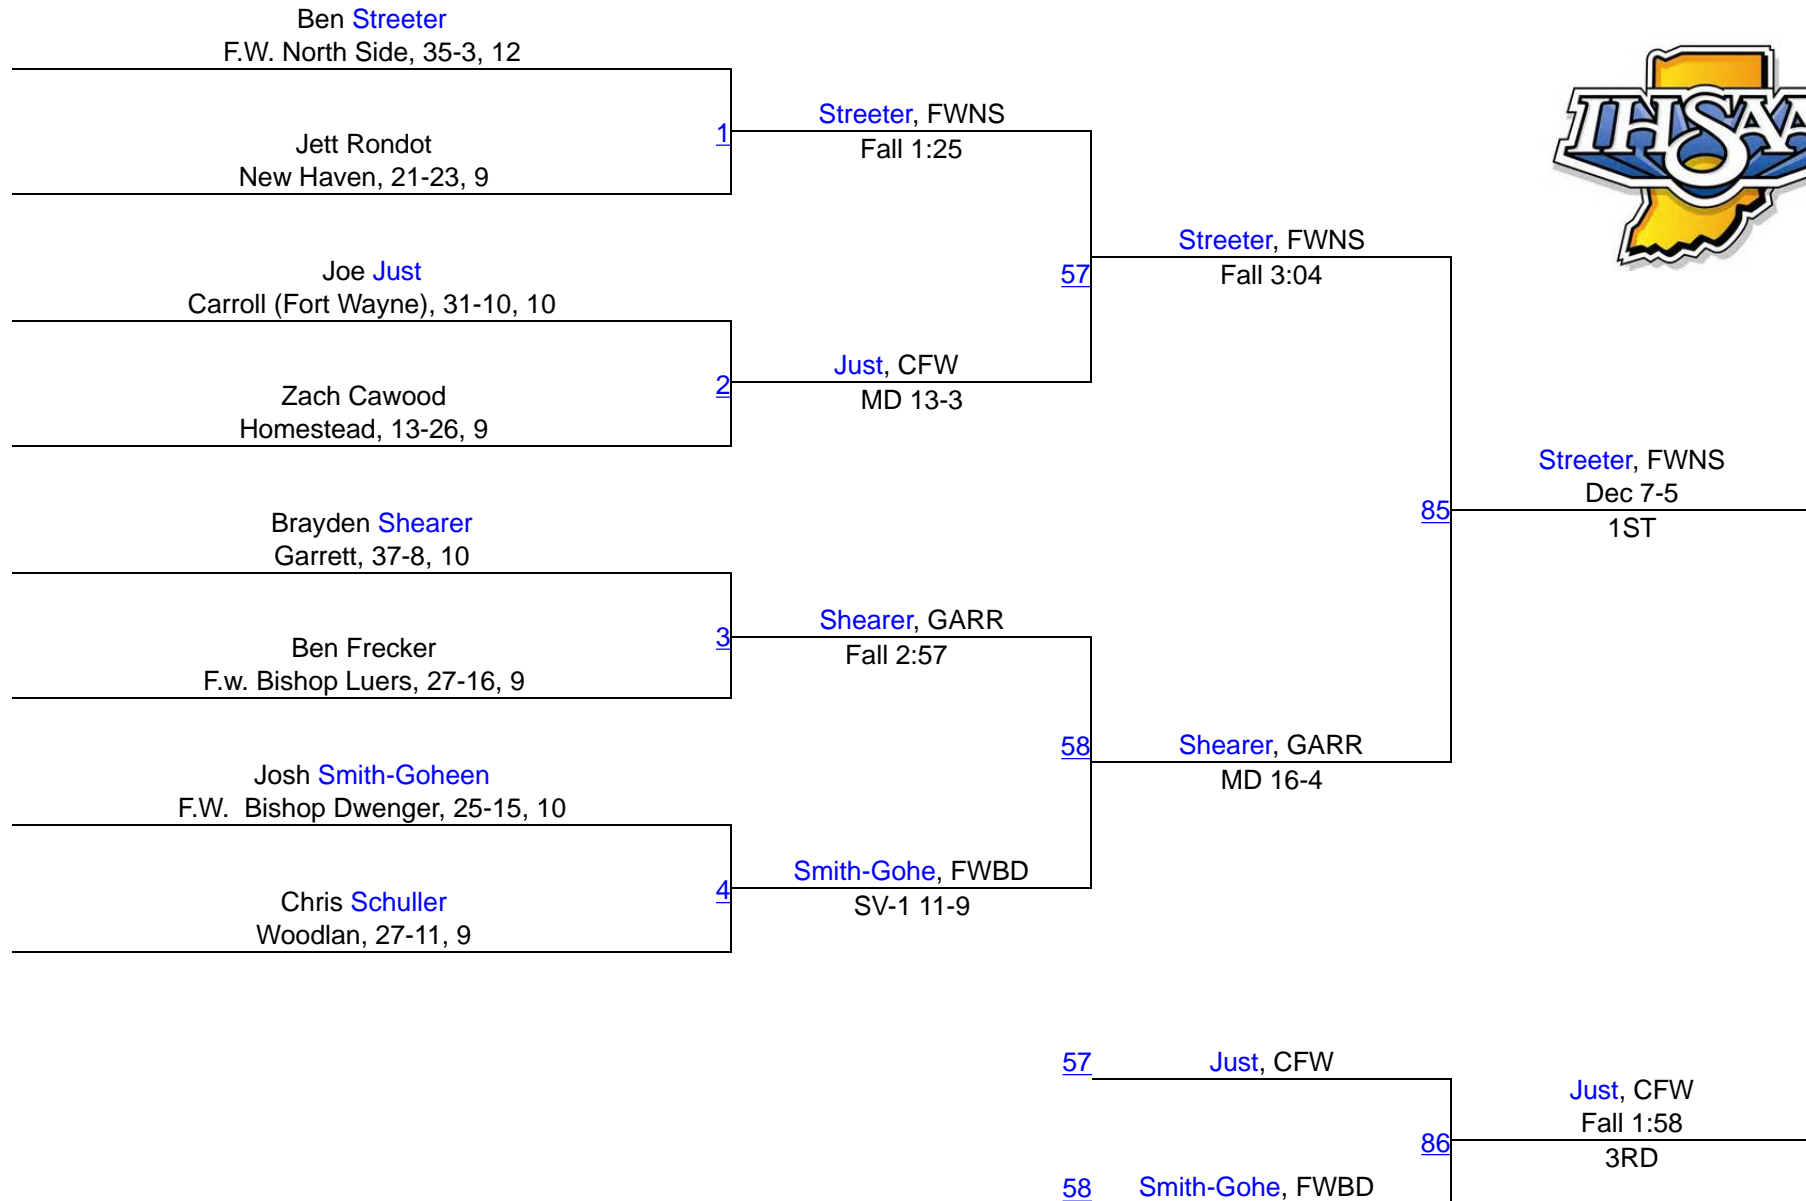

Team Scores

1.	Carroll (Fort Wayne)	142.0
2.	Garrett	83.0
3.	Homestead	69.0
4.	Columbia City	61.0
5.	F.W. North Side	60.5
6.	Leo	54.5
7.	F.W. Bishop Dwenger	46.0
8.	F.w. Snider	39.0
9.	New Haven	36.5
10.	Woodlan	29.0
11.	F.w. Wayne	26.0
11.	F.W. Concordia Lutheran	26.0
13.	Churubusco	25.0
14.	F.W. Northrop	20.0
15.	Huntington North	16.0
16.	F.w. Bishop Luers	15.5
17.	Eastside	14.0
18.	Whitko	8.0
19.	F.w. South Side	0.0
19.	Heritage	0.0

IHSAA Regional @ Carroll (Fort Wayne)

106