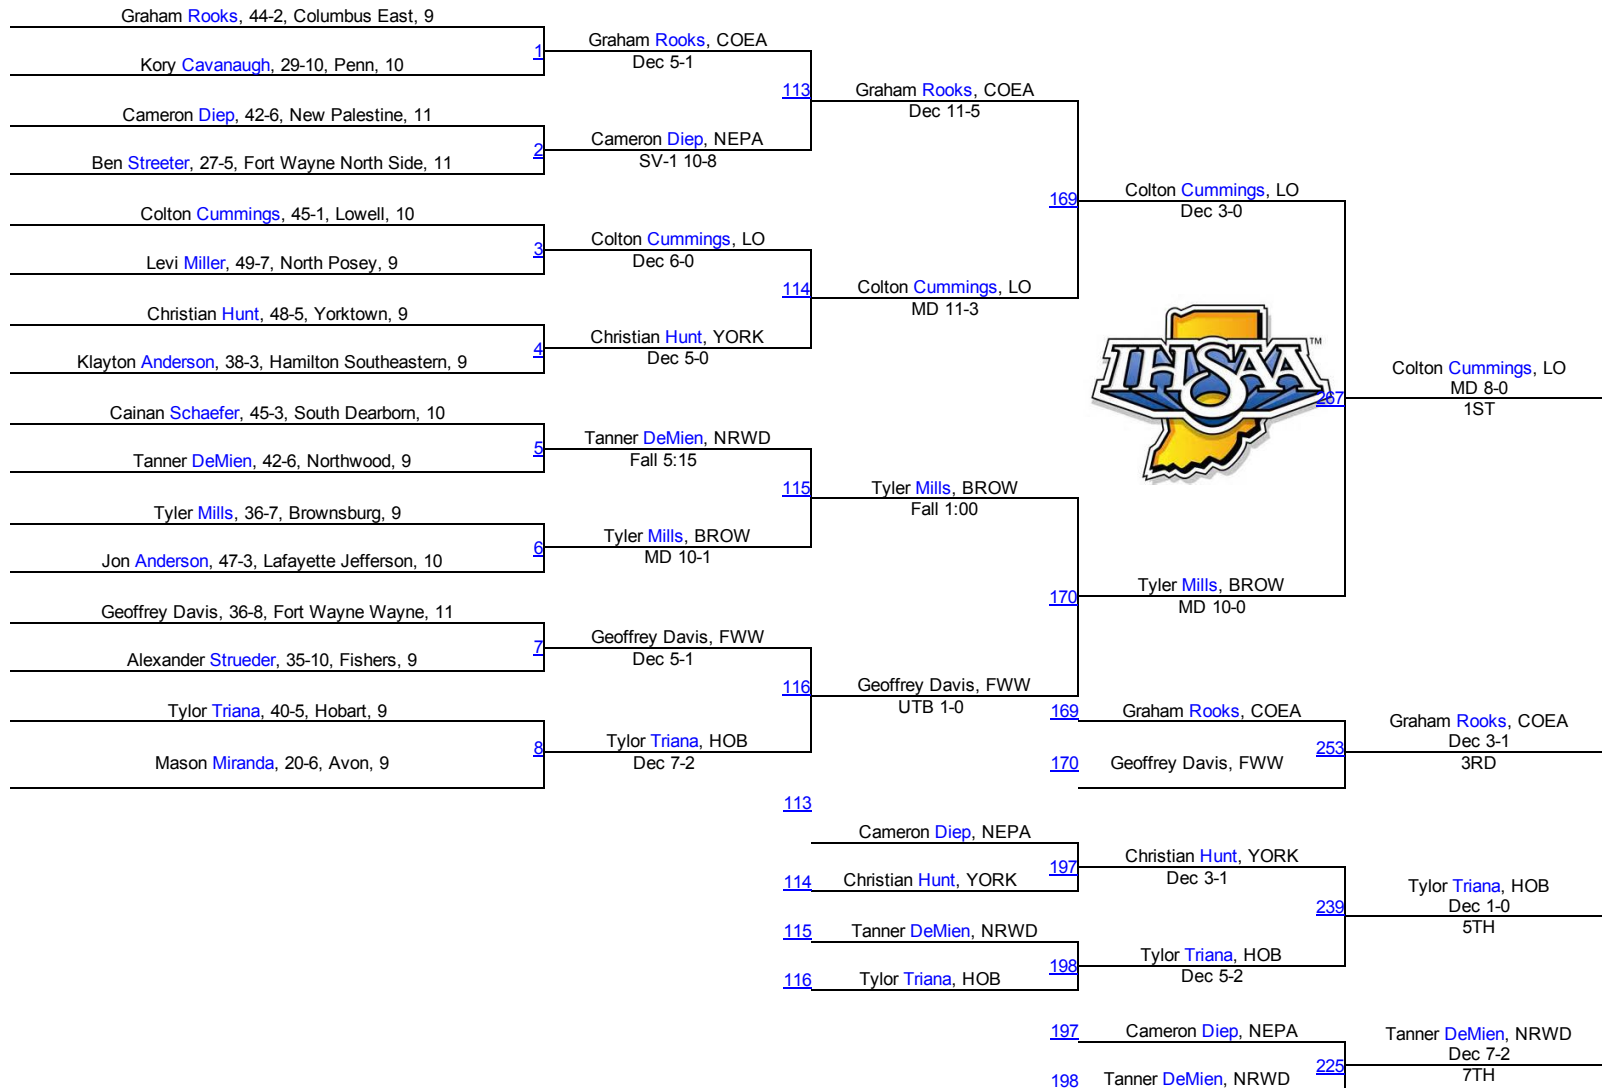

67. Fort Wayne Concordia Lutheran	0.0
67. Fort Wayne North Side	0.0
67. Fort Wayne Snider	0.0
67. Glenn	0.0
67. Griffith	0.0
67. Hammond Clark	0.0
67. Hammond Morton	0.0
67. Harrison (WL)	0.0
67. Jay County	0.0
67. Jimtown	0.0
67. Kokomo	0.0
67. Lafayette Jefferson	0.0
67. LaVille	0.0
67. Madison	0.0
67. Manchester	0.0
67. Monrovia	0.0
67. New Albany	0.0
67. New Castle	0.0
67. New Haven	0.0
67. North Miami	0.0
67. North Montgomery	0.0
67. North Posey	0.0
67. Northview	0.0
67. Peru	0.0
67. Prairie Heights	0.0
67. Providence	0.0
67. South Bend Adams	0.0
67. South Dearborn	0.0
67. Southmont	0.0
67. Southport	0.0
67. Tecumseh	0.0
67. Terre Haute South	0.0
67. West Noble	0.0
67. Western Boone	0.0
67. Whiteland	0.0
67. Winchester	0.0
67. Zionsville	0.0

2015 IHSAA State Finals