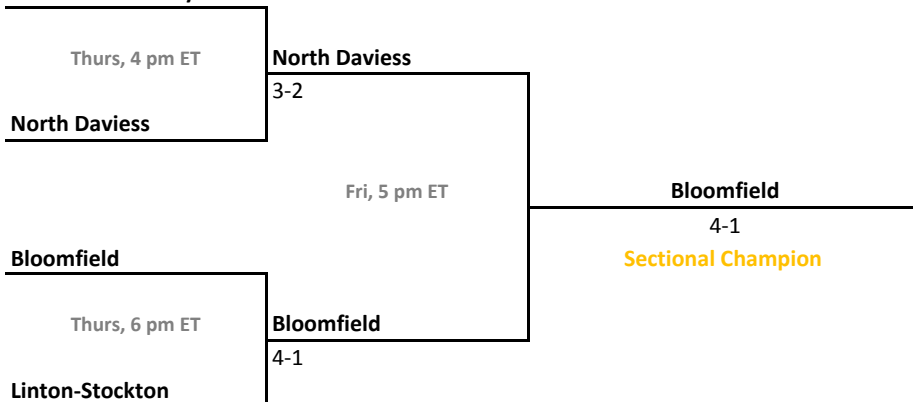

Sectionals
May 20-23, 2015

Sectional 43 | North Central (Indianapolis) (4 teams)

North Central (Indpls.)

Sectional 46 | North Daviess (4 teams)

White River Valley

2014-15 IHSAA Girls Tennis

41st Annual Team State Tournament Series

Sectionals
May 20-23, 2015

Sectional 45 | Northridge (4 teams)

Sectional 46 | Northview (5 teams)

2014-15 IHSAA Girls Tennis

41st Annual Team State Tournament Series

Sectionals
May 20-23, 2015

Sectional 47 | Norwell (6 teams)