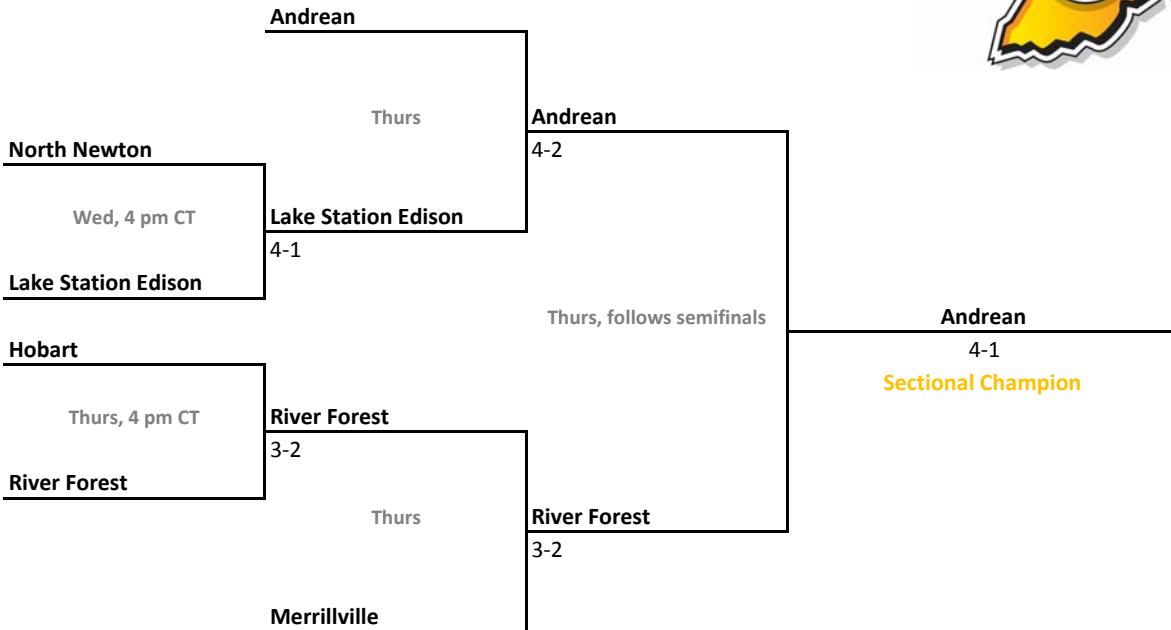

Sectional 24 | Greensburg (5 teams)

2014-15 IHSAA Girls Tennis

41st Annual Team State Tournament Series

Sectionals
May 20-23, 2015

Sectional 25 | Hobart (6 teams)

Sectional 26 | Homestead (4 teams)

2014-15 IHSAA Girls Tennis