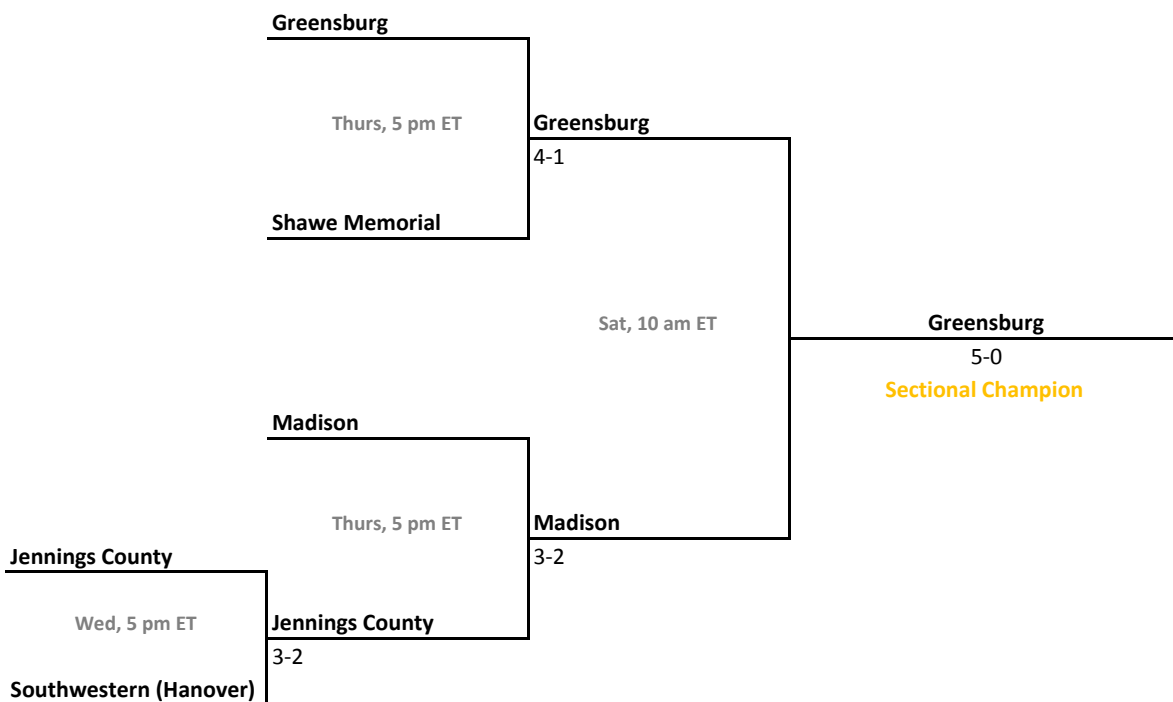

Sectional 24 | Greensburg (5 teams)