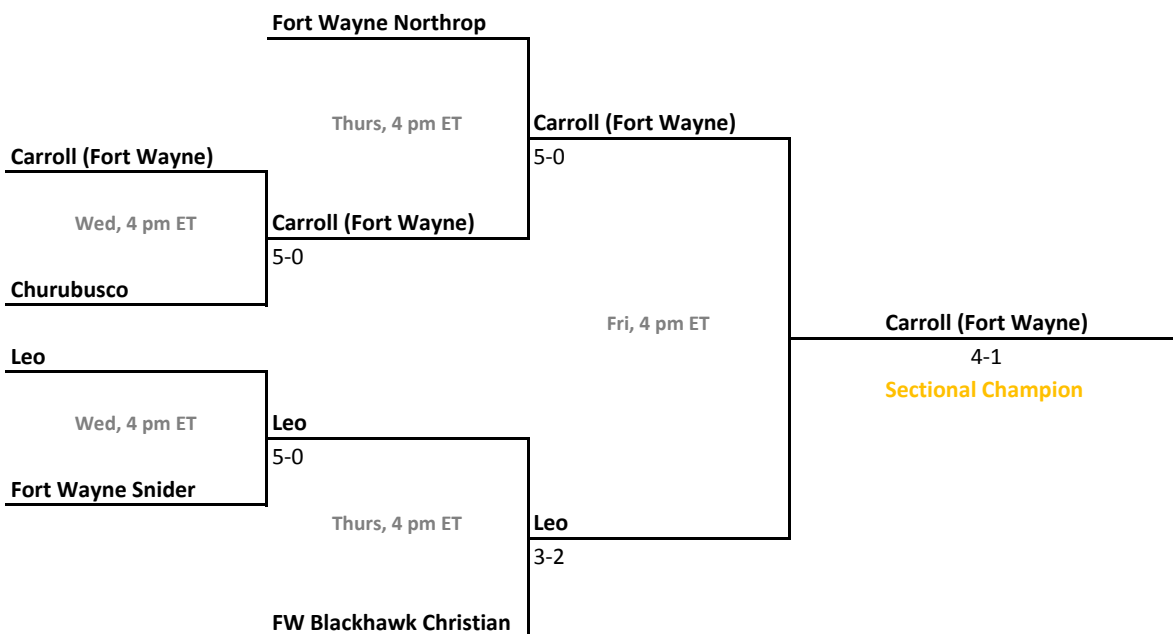

Sectionals
May 20-23, 2015

Sectional 3 | Ben Davis (5 teams)

Sectional 4 | Brownsburg (5 teams)

2014-15 IHSAA Girls Tennis

41st Annual Team State Tournament Series

Sectionals
May 20-23, 2015

Sectional 5 | Bloomington South (5 teams)

Sectional 6 | Bremen (5 teams)

2014-15 IHSAA Girls Tennis

41st Annual Team State Tournament Series

Sectionals
May 20-23, 2015

Sectional 7 | Carmel (4 teams)

Sectional 8 | Carroll (Fort Wayne) (6 teams)

2014-15 IHSAA Girls Tennis

41st Annual Team State Tournament Series

Sectionals
May 20-23, 2015

Sectional 9 | Center Grove (5 teams)

Sectional 10 | Columbus East (5 teams)

2014-15 IHSAA Girls Tennis

41st Annual Team State Tournament Series