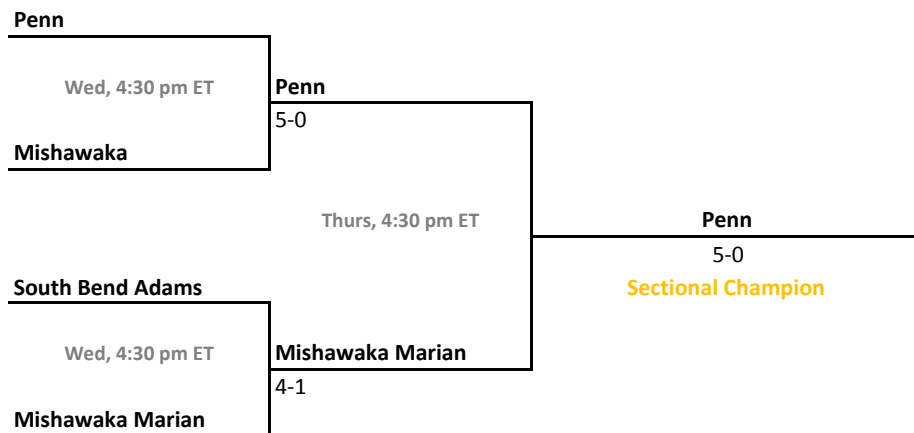

Sectionals
May 20-23, 2015

Sectional 45 | Northridge (4 teams)

Sectional 46 | Northview (5 teams)

2014-15 IHSAA Girls Tennis

41st Annual Team State Tournament Series

Sectionals
May 20-23, 2015

Sectional 47 | Norwell (6 teams)

Sectional 48 | Penn (4 teams)

2014-15 IHSAA Girls Tennis

41st Annual Team State Tournament Series

Sectionals
May 20-23, 2015

Sectional 49 | Peru (6 teams)

Sectional 50 | Park Tudor (5 teams)

2014-15 IHSAA Girls Tennis