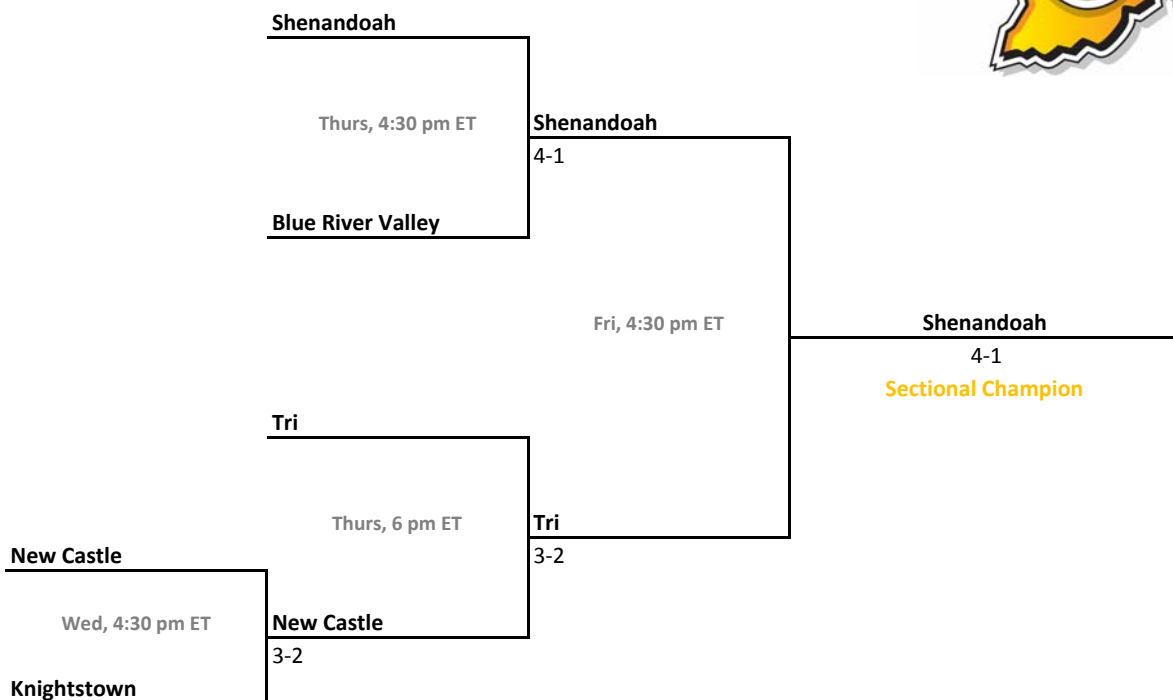

Sectional 41 | New Castle (5 teams)