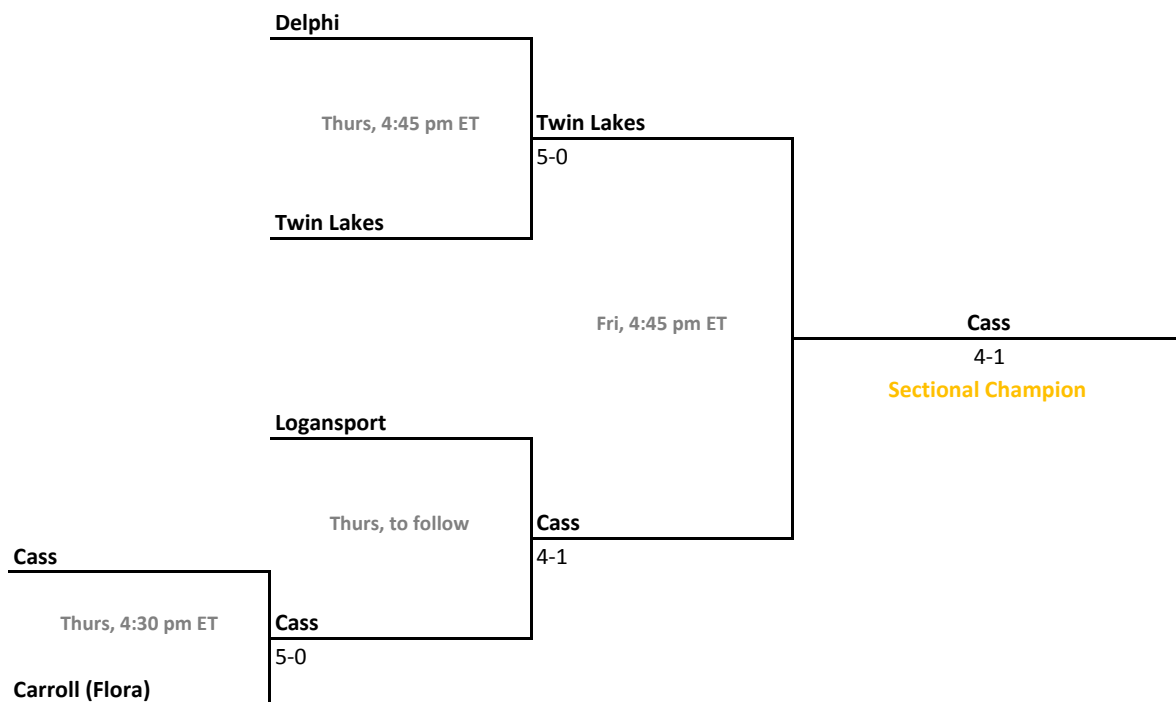

2014-15 IHSAA Girls Tennis

41st Annual Team State Tournament Series

Sectionals
May 20-23, 2015

Sectional 33 | Lebanon (5 teams)

Sectional 34 | Logansport (5 teams)

2014-15 IHSAA Girls Tennis

41st Annual Team State Tournament Series