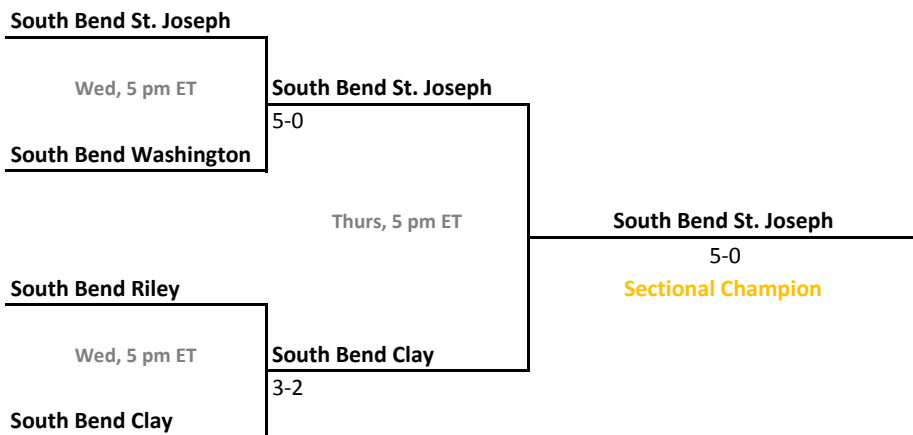

Sectional 57 | South Bend St. Joseph (4 teams)