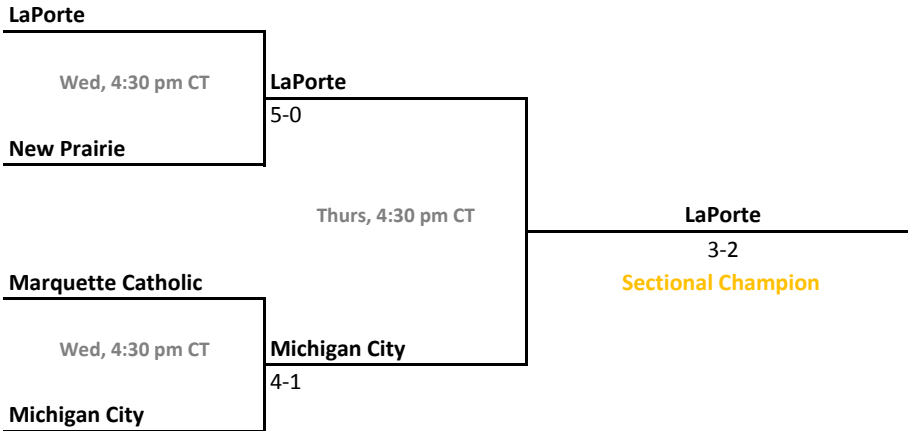

Sectional 29 | Jeffersonville (4 teams)

Sectional 30 | Kokomo (6 teams)

2014-15 IHSAA Girls Tennis

41st Annual Team State Tournament Series

Sectionals
May 20-23, 2015

Sectional 31 | LaPorte (4 teams)

Sectional 32 | Lawrence North (4 teams)

2014-15 IHSAA Girls Tennis

41st Annual Team State Tournament Series

Sectionals
May 20-23, 2015

Sectional 33 | Lebanon (5 teams)

Sectional 34 | Logansport (5 teams)

2014-15 IHSAA Girls Tennis

41st Annual Team State Tournament Series