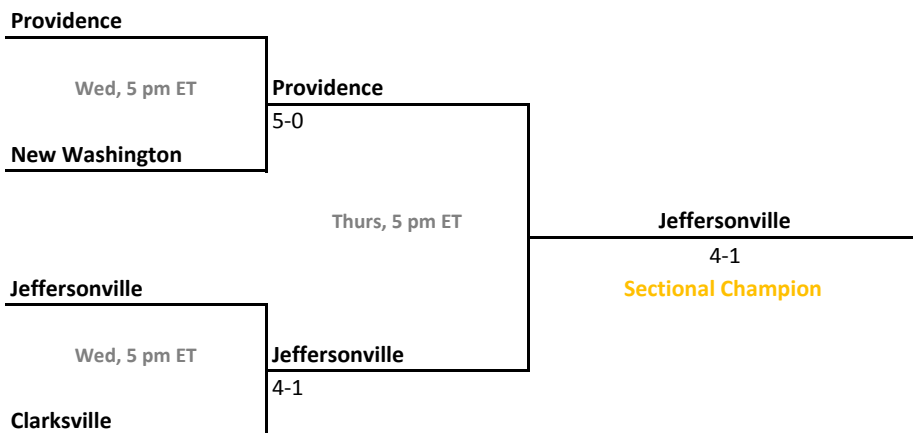

41st Annual Team State Tournament Series

Sectionals
May 20-23, 2015

Sectional 27 | Jasper (4 teams)

Sectional 28 | Jay County (4 teams)

2014-15 IHSAA Girls Tennis

41st Annual Team State Tournament Series

Sectionals
May 20-23, 2015

Sectional 29 | Jeffersonville (4 teams)

Sectional 30 | Kokomo (6 teams)

2014-15 IHSAA Girls Tennis

41st Annual Team State Tournament Series

Sectionals
May 20-23, 2015

Sectional 31 | LaPorte (4 teams)

Sectional 32 | Lawrence North (4 teams)