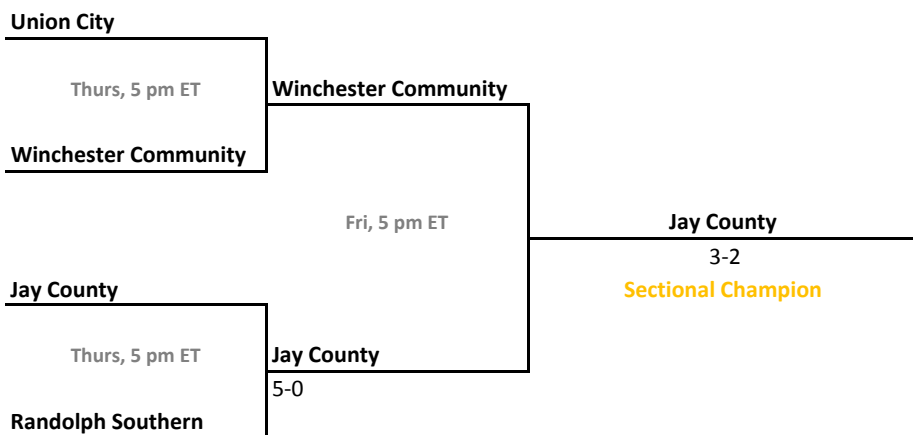

41st Annual Team State Tournament Series

Sectionals
May 20-23, 2015

Sectional 27 | Jasper (4 teams)

Sectional 28 | Jay County (4 teams)

2014-15 IHSAA Girls Tennis

41st Annual Team State Tournament Series

Sectionals
May 20-23, 2015