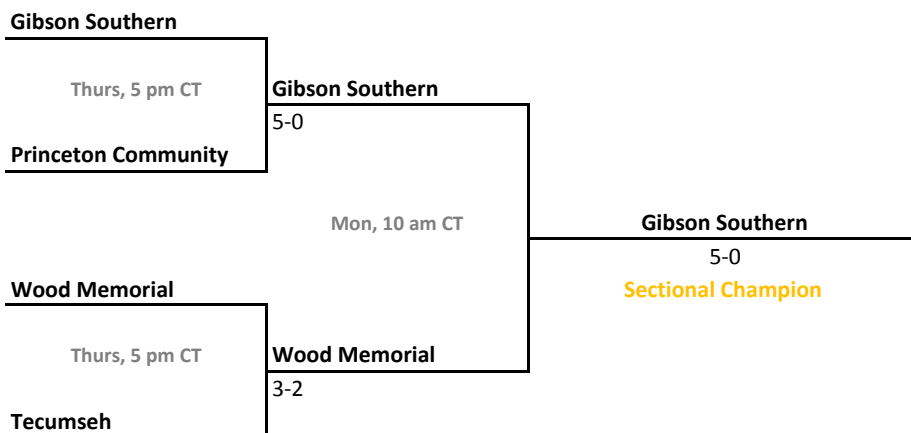

41st Annual Team State Tournament Series

Sectionals
May 20-23, 2015

Sectional 51 | Portage (5 teams)

Sectional 52 | Princeton (4 teams)

2014-15 IHSAA Girls Tennis

41st Annual Team State Tournament Series

Sectionals
May 20-23, 2015