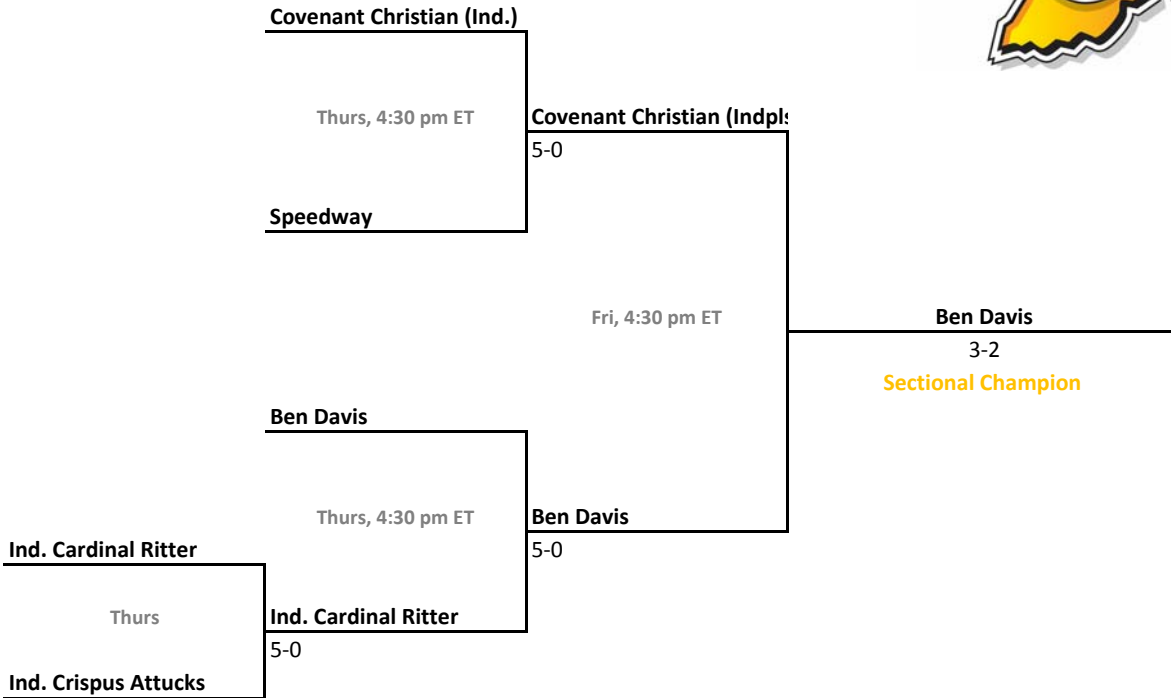

Sectional 3 | Ben Davis (5 teams)