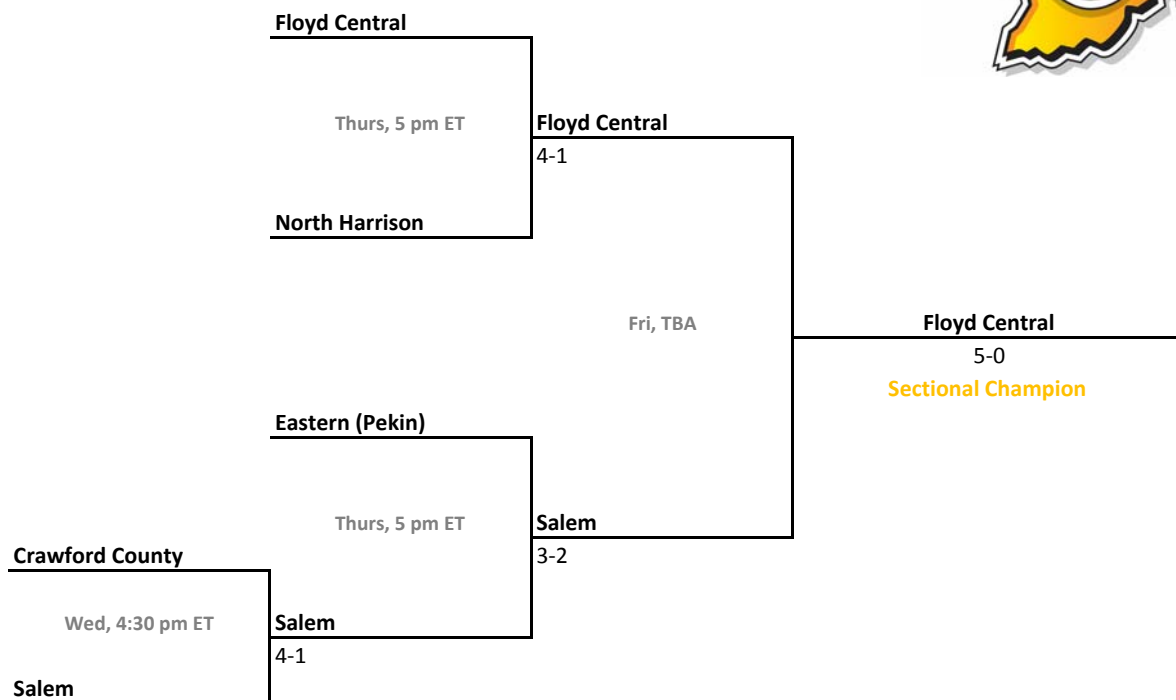

Sectional 19 | Floyd Central (5 teams)