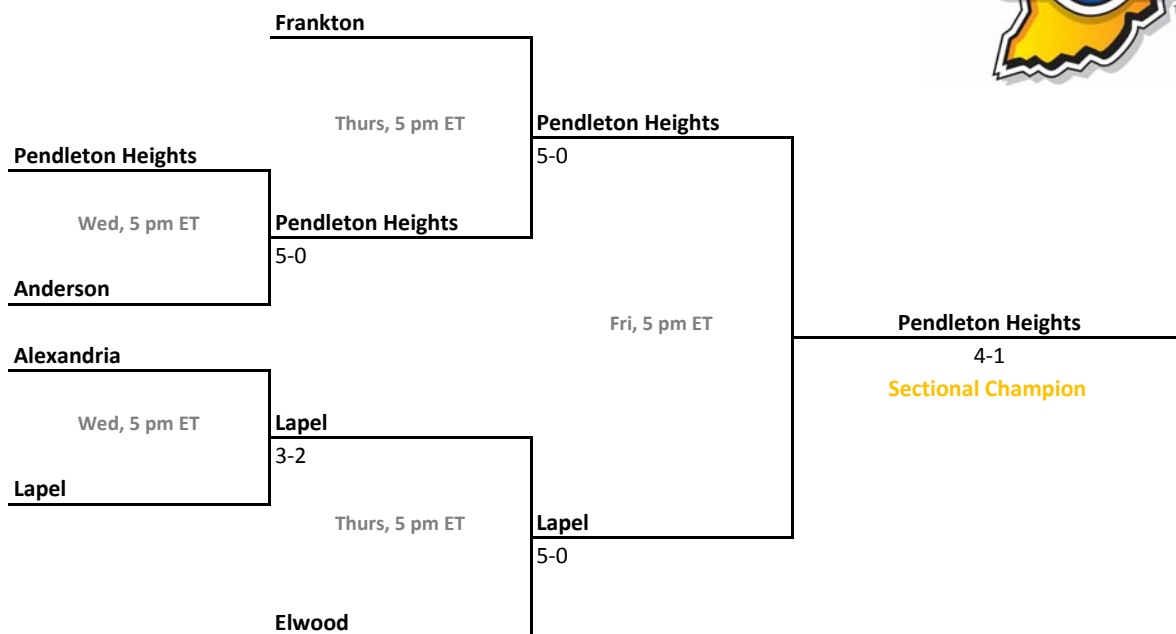

2014-15 IHSAA Girls Tennis

41st Annual Team State Tournament Series

Sectionals
May 20-23, 2015

Sectional 1 | Anderson (6 teams)

Sectional 2 | Angola (4 teams)

2014-15 IHSAA Girls Tennis

41st Annual Team State Tournament Series

Sectionals
May 20-23, 2015

Sectional 3 | Ben Davis (5 teams)

Sectional 4 | Brownsburg (5 teams)

2014-15 IHSAA Girls Tennis

41st Annual Team State Tournament Series

Sectionals
May 20-23, 2015

Sectional 5 | Bloomington South (5 teams)