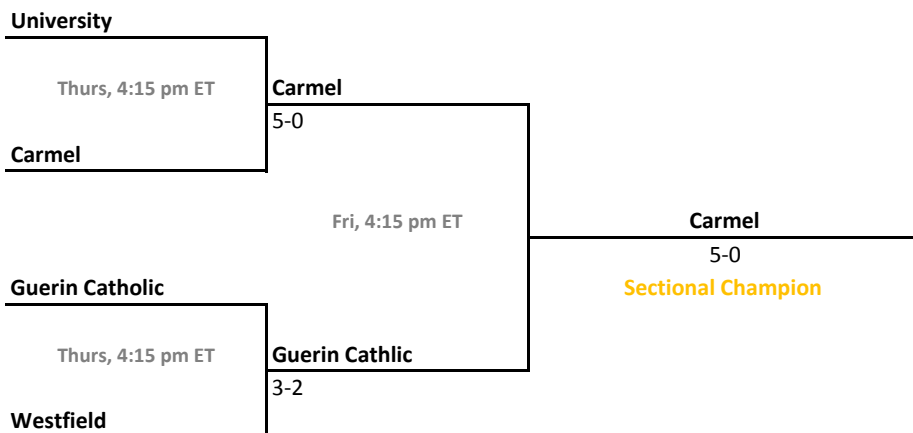

Sectionals
May 20-23, 2015

Sectional 3 | Ben Davis (5 teams)

Sectional 4 | Brownsburg (5 teams)

2014-15 IHSAA Girls Tennis

41st Annual Team State Tournament Series

Sectionals
May 20-23, 2015

Sectional 5 | Bloomington South (5 teams)

Sectional 6 | Bremen (5 teams)

2014-15 IHSAA Girls Tennis

41st Annual Team State Tournament Series

Sectionals
May 20-23, 2015

Sectional 7 | Carmel (4 teams)

Sectional 8 | Carroll (Fort Wayne) (6 teams)

2014-15 IHSAA Girls Tennis

41st Annual Team State Tournament Series

Sectionals
May 20-23, 2015

Sectional 9 | Center Grove (5 teams)

Sectional 10 | Columbus East (5 teams)

2014-15 IHSAA Girls Tennis

41st Annual Team State Tournament Series