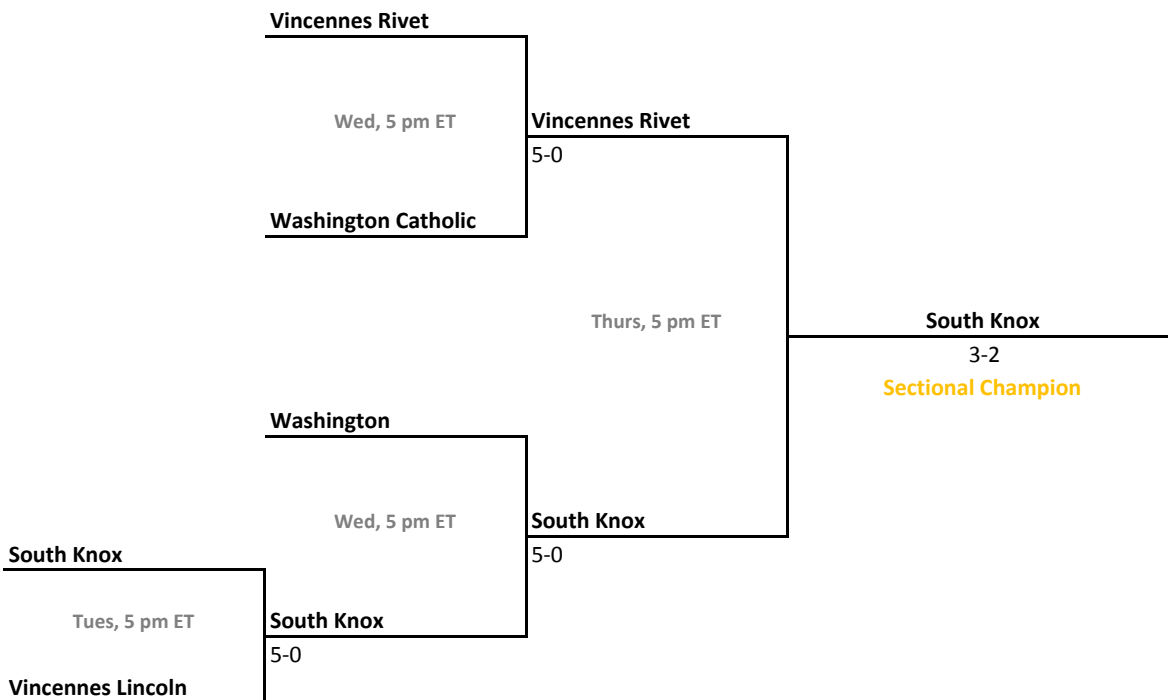

Sectional 62 | Vincennes Lincoln (5 teams)