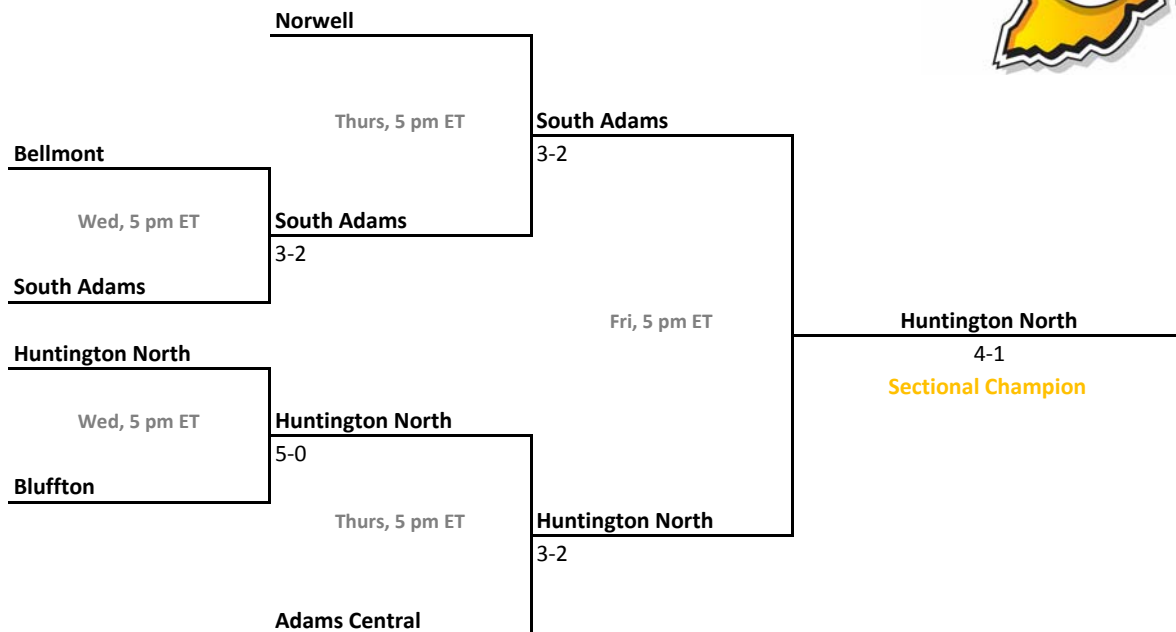

Sectionals
May 20-23, 2015

Sectional 45 | Northridge (4 teams)

Sectional 46 | Northview (5 teams)

2014-15 IHSAA Girls Tennis

41st Annual Team State Tournament Series

Sectionals
May 20-23, 2015

Sectional 47 | Norwell (6 teams)