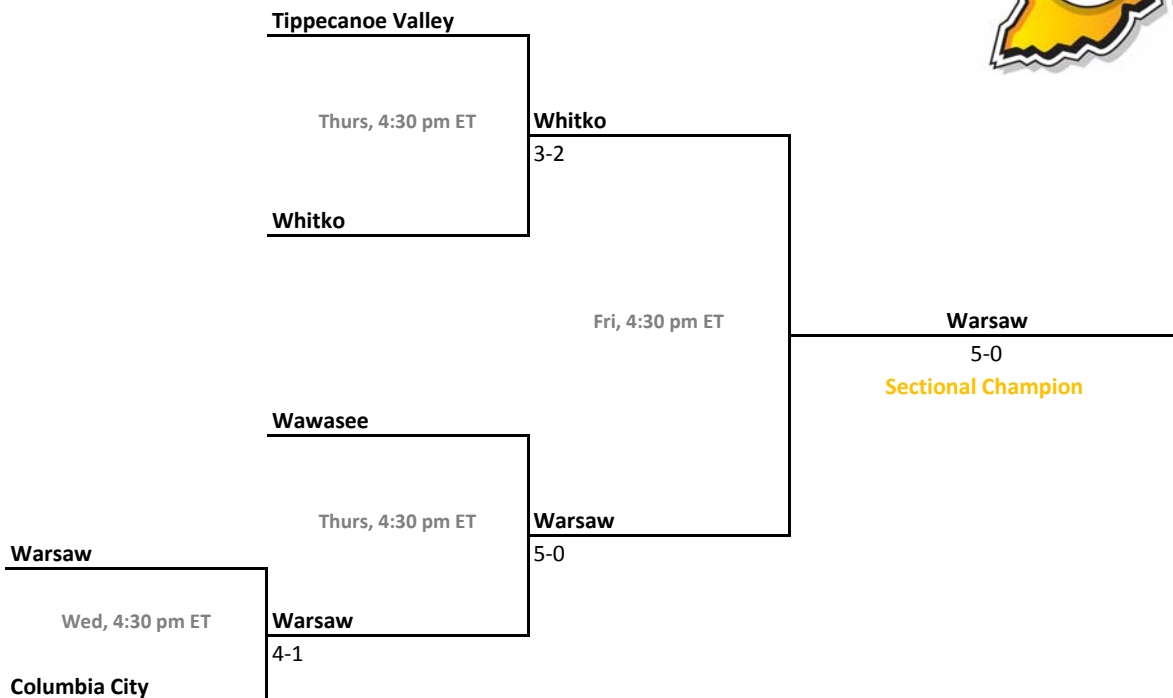

Sectional 63 | Warsaw (5 teams)