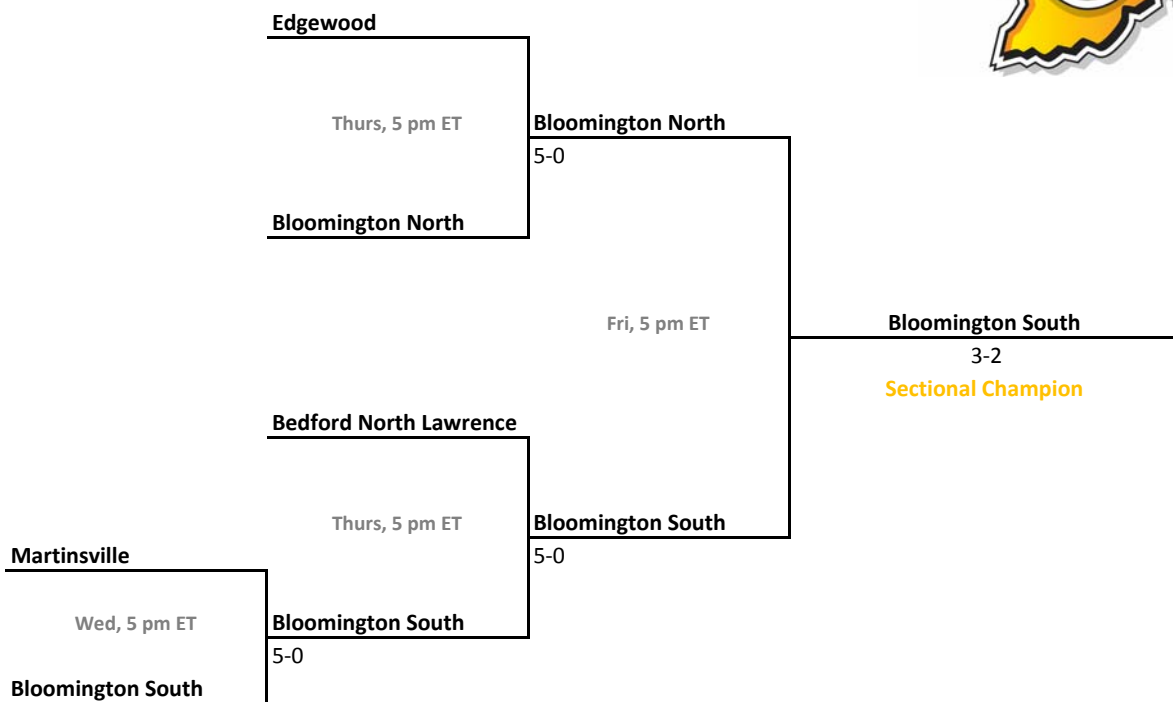

2014-15 IHSAA Girls Tennis

41st Annual Team State Tournament Series

Sectionals
May 20-23, 2015

Sectional 1 | Anderson (6 teams)

Sectional 2 | Angola (4 teams)

2014-15 IHSAA Girls Tennis

41st Annual Team State Tournament Series

Sectionals
May 20-23, 2015

Sectional 3 | Ben Davis (5 teams)

Sectional 4 | Brownsburg (5 teams)

2014-15 IHSAA Girls Tennis

41st Annual Team State Tournament Series

Sectionals
May 20-23, 2015

Sectional 5 | Bloomington South (5 teams)

Sectional 6 | Bremen (5 teams)

2014-15 IHSAA Girls Tennis

41st Annual Team State Tournament Series

Sectionals
May 20-23, 2015

Sectional 7 | Carmel (4 teams)

Sectional 8 | Carroll (Fort Wayne) (6 teams)

2014-15 IHSAA Girls Tennis

41st Annual Team State Tournament Series

Sectionals
May 20-23, 2015

Sectional 9 | Center Grove (5 teams)

Sectional 10 | Columbus East (5 teams)

2014-15 IHSAA Girls Tennis

41st Annual Team State Tournament Series