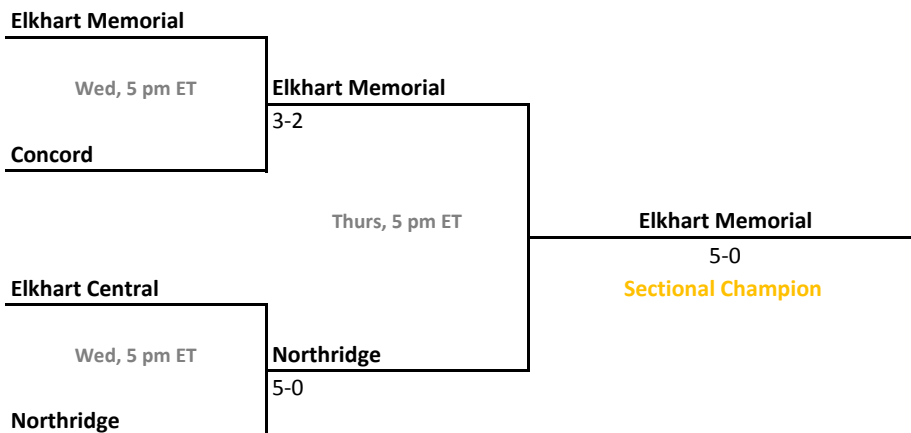

Sectional 45 | Northridge (4 teams)