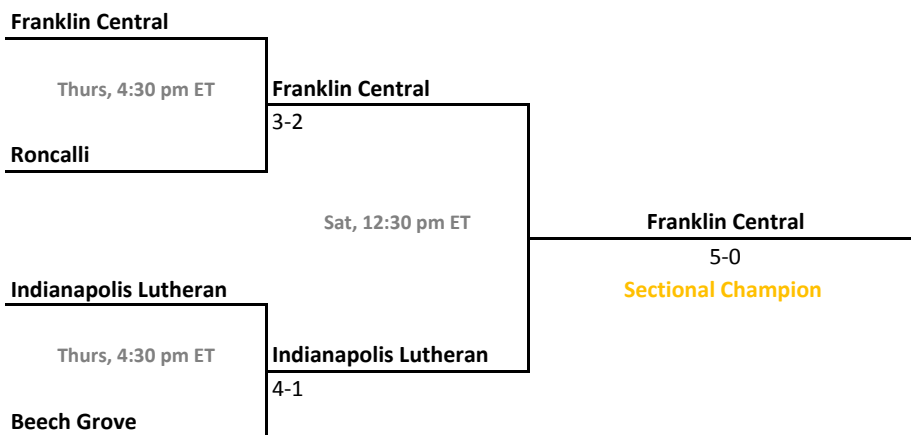

Sectional 22 | Franklin Central (4 teams)