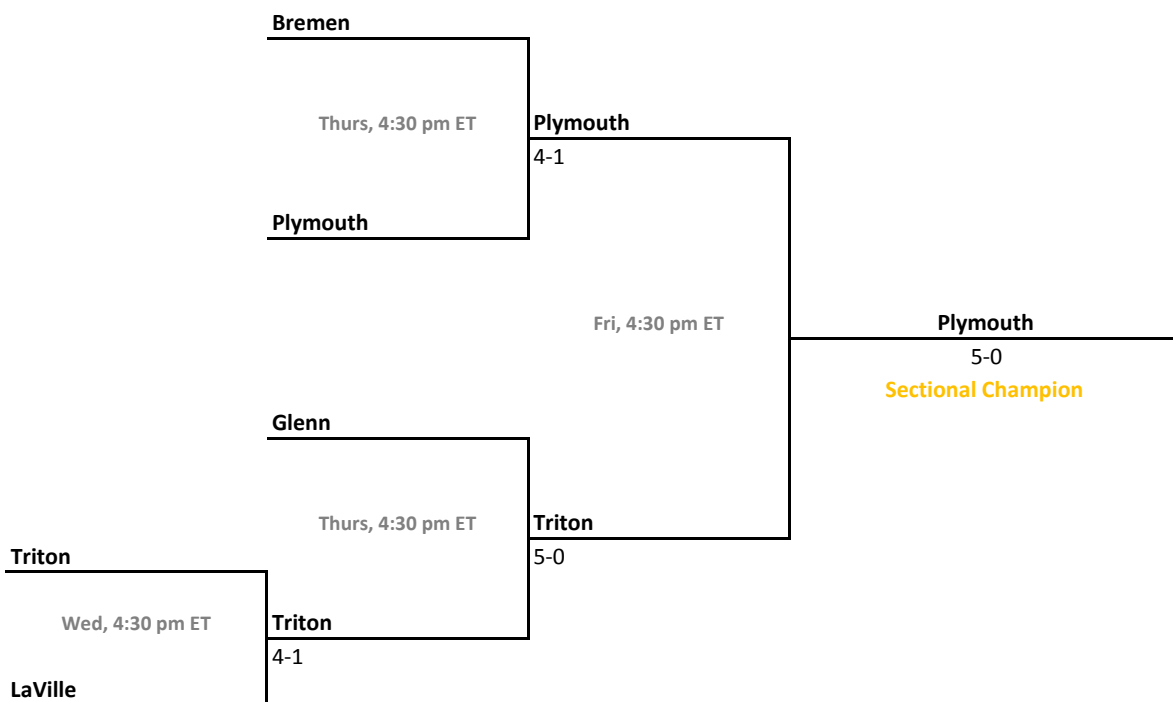

Sectional 6 | Bremen (5 teams)