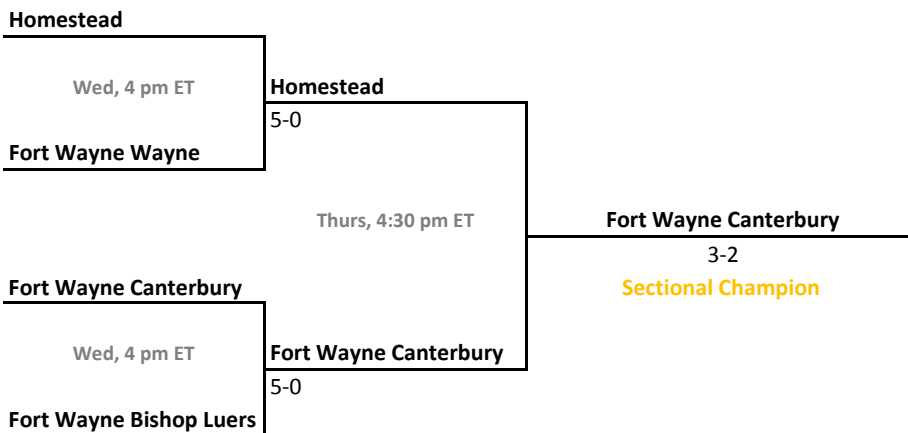

Sectional 21 | Fountain Central (5 teams)

Sectional 22 | Franklin Central (4 teams)

2014-15 IHSAA Girls Tennis

41st Annual Team State Tournament Series

Sectionals
May 20-23, 2015

Sectional 23 | Goshen (5 teams)

Sectional 24 | Greensburg (5 teams)

2014-15 IHSAA Girls Tennis

41st Annual Team State Tournament Series

Sectionals
May 20-23, 2015

Sectional 25 | Hobart (6 teams)

Sectional 26 | Homestead (4 teams)

2014-15 IHSAA Girls Tennis

41st Annual Team State Tournament Series

Sectionals
May 20-23, 2015

Sectional 27 | Jasper (4 teams)

Sectional 28 | Jay County (4 teams)

2014-15 IHSAA Girls Tennis

41st Annual Team State Tournament Series

Sectionals
May 20-23, 2015