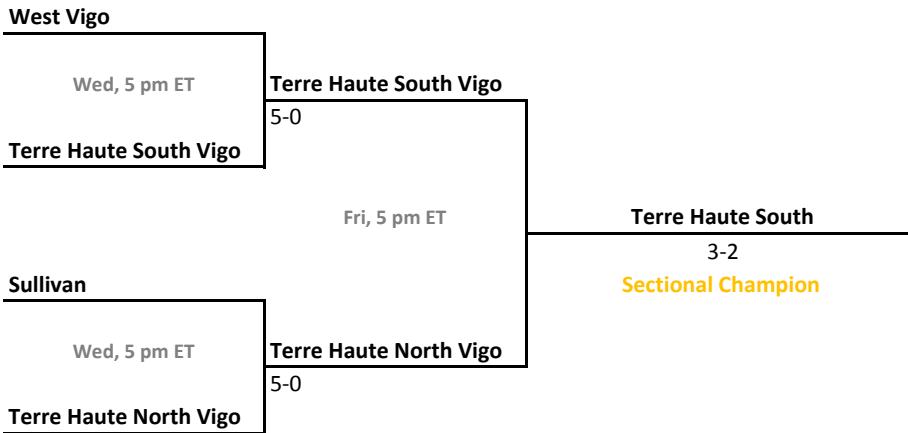

41st Annual Team State Tournament Series

Sectionals
May 20-23, 2015

Sectional 59 | South Spencer (5 teams)

Sectional 60 | Southport (4 teams)

2014-15 IHSAA Girls Tennis

41st Annual Team State Tournament Series

Sectionals
May 20-23, 2015

Sectional 61 | Terre Haute North Vigo (4 teams)

Sectional 62 | Vincennes Lincoln (5 teams)

2014-15 IHSAA Girls Tennis

41st Annual Team State Tournament Series

Sectionals
May 20-23, 2015