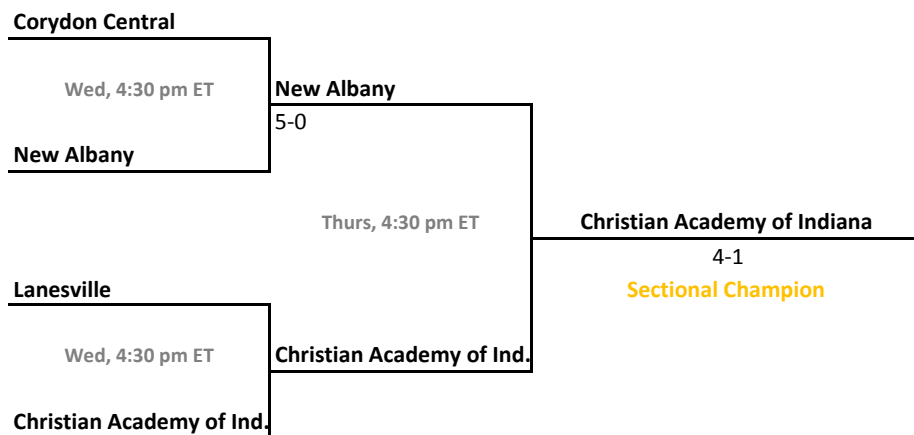

Sectionals
May 20-23, 2015

Sectional 35 | Loogootee (4 teams)

Sectional 36 | Marion (4 teams)

2014-15 IHSAA Girls Tennis

41st Annual Team State Tournament Series

Sectionals
May 20-23, 2015

Sectional 37 | Mt. Vernon (5 teams)

Sectional 38 | Mt. Vernon (Fortville) (4 teams)

2014-15 IHSAA Girls Tennis

41st Annual Team State Tournament Series

Sectionals
May 20-23, 2015

Sectional 39 | Munster (6 teams)

Sectional 40 | New Albany (4 teams)