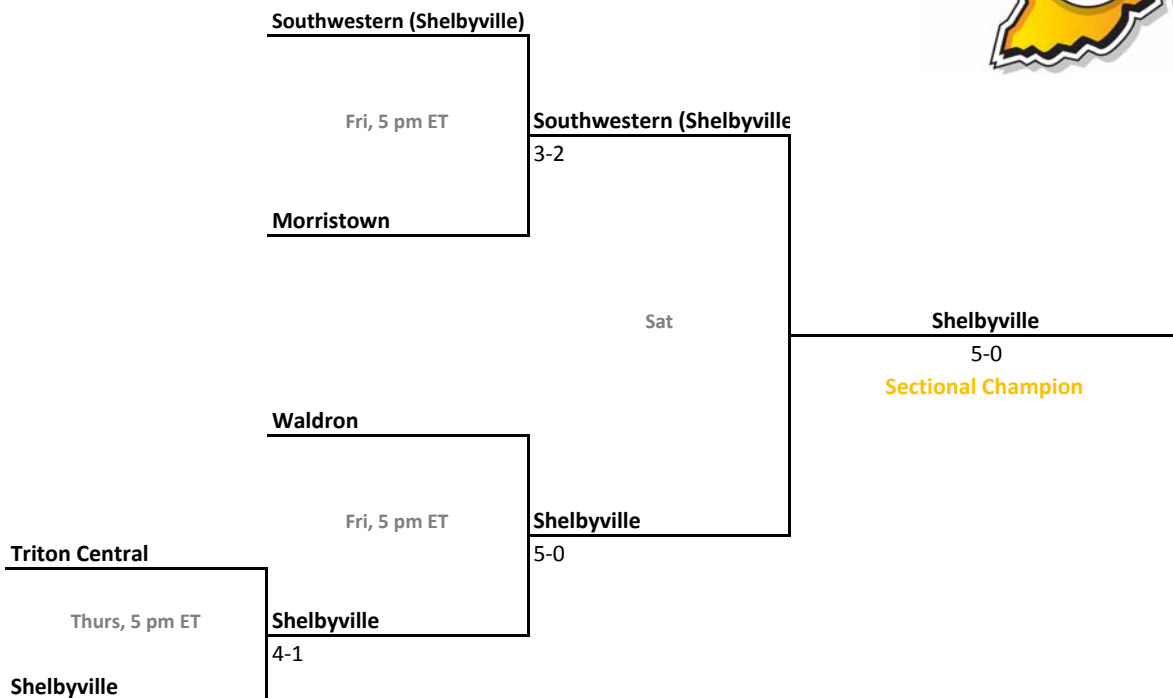

Sectional 53 | Richmond (6 teams)

Sectional 54 | Seymour (5 teams)

2014-15 IHSAA Girls Tennis

41st Annual Team State Tournament Series

Sectionals
May 20-23, 2015

Sectional 55 | Shelbyville (5 teams)

Sectional 58 | Silver Creek (played at Henryville) (5 teams)