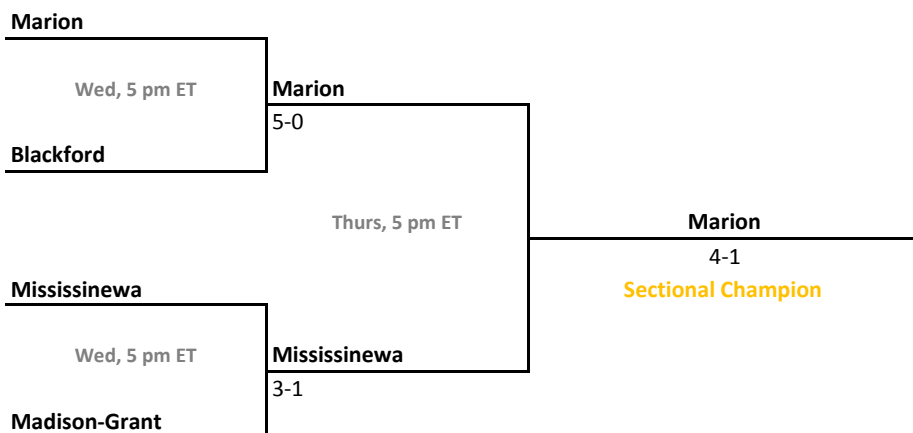

2014-15 IHSAA Girls Tennis

41st Annual Team State Tournament Series

Sectionals
May 20-23, 2015

Sectional 33 | Lebanon (5 teams)

Sectional 34 | Logansport (5 teams)

2014-15 IHSAA Girls Tennis

41st Annual Team State Tournament Series

Sectionals
May 20-23, 2015

Sectional 35 | Loogootee (4 teams)

Sectional 36 | Marion (4 teams)

2014-15 IHSAA Girls Tennis

41st Annual Team State Tournament Series

Sectionals
May 20-23, 2015

Sectional 37 | Mt. Vernon (5 teams)