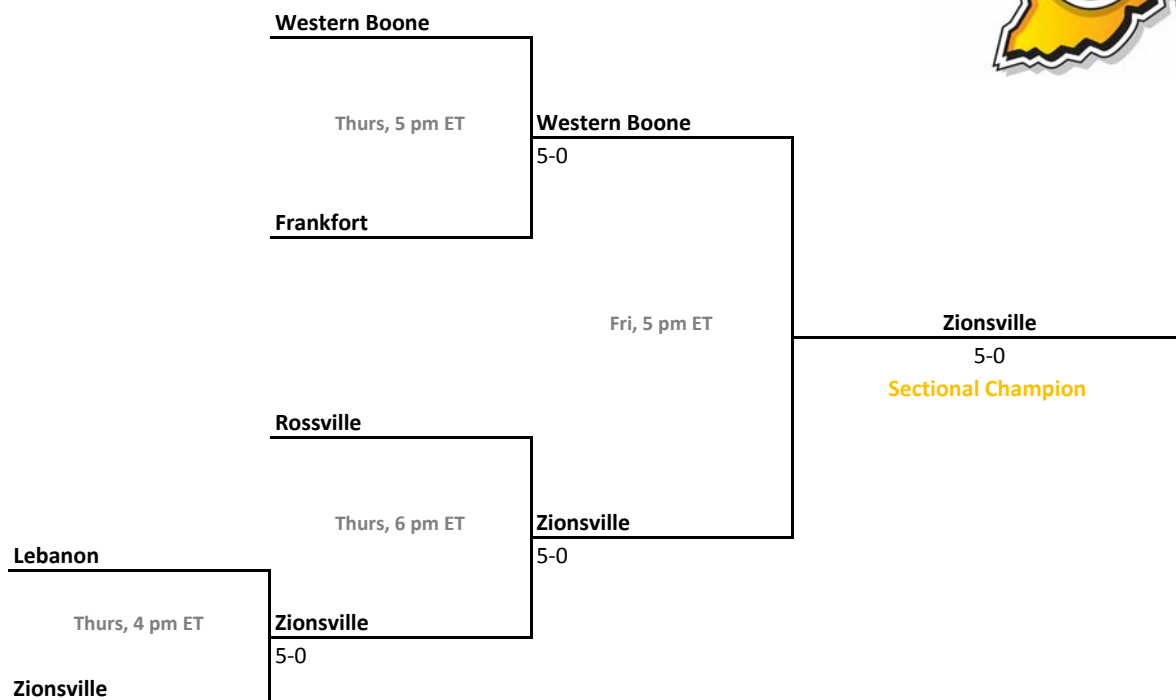

Sectional 33 | Lebanon (5 teams)