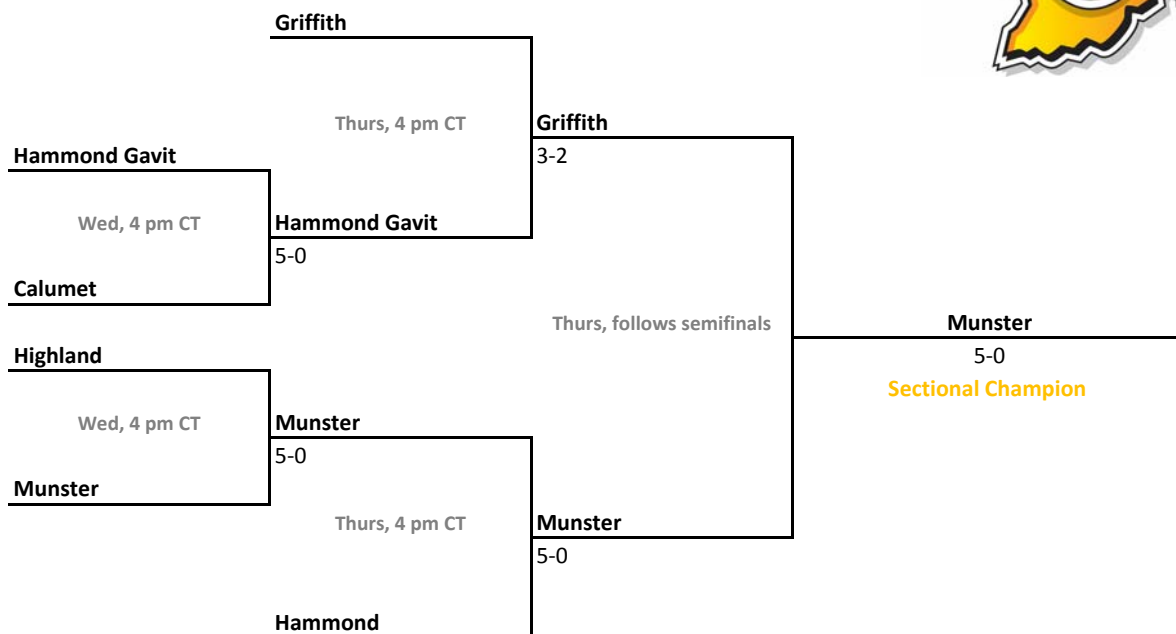

Sectionals
May 20-23, 2015

Sectional 35 | Loogootee (4 teams)

Sectional 36 | Marion (4 teams)

2014-15 IHSAA Girls Tennis

41st Annual Team State Tournament Series

Sectionals
May 20-23, 2015

Sectional 37 | Mt. Vernon (5 teams)

Sectional 38 | Mt. Vernon (Fortville) (4 teams)

2014-15 IHSAA Girls Tennis

41st Annual Team State Tournament Series

Sectionals
May 20-23, 2015

Sectional 39 | Munster (6 teams)

Sectional 40 | New Albany (4 teams)