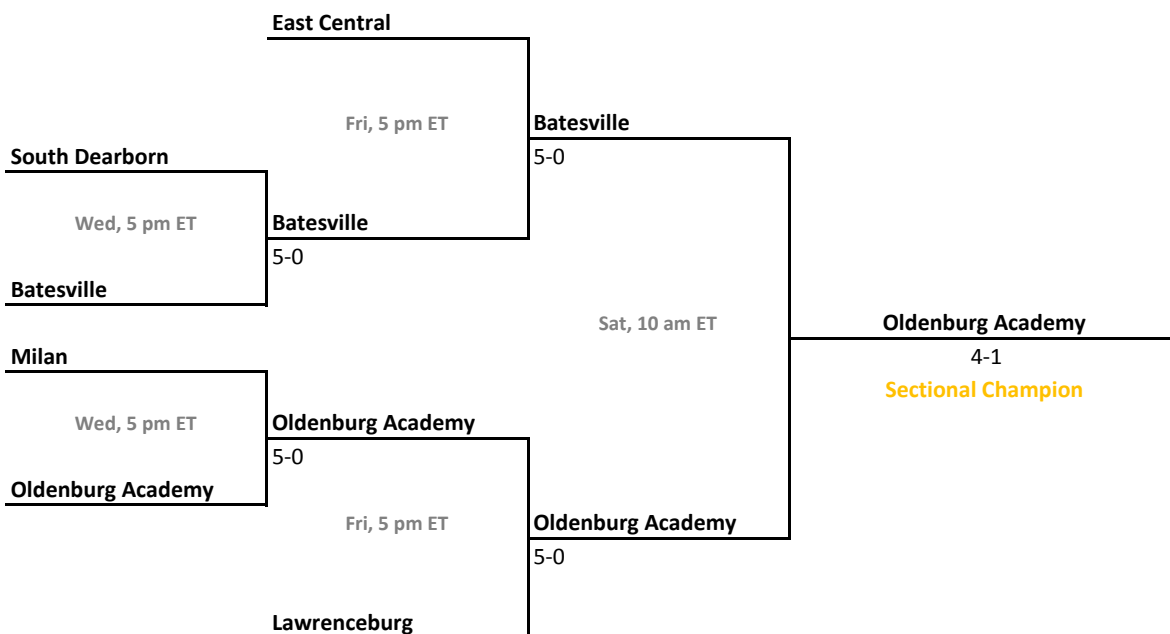

2014-15 IHSAA Girls Tennis

41st Annual Team State Tournament Series

Sectionals
May 20-23, 2015

Sectional 57 | South Bend St. Joseph (4 teams)

Sectional 58 | South Dearborn (6 teams)

2014-15 IHSAA Girls Tennis