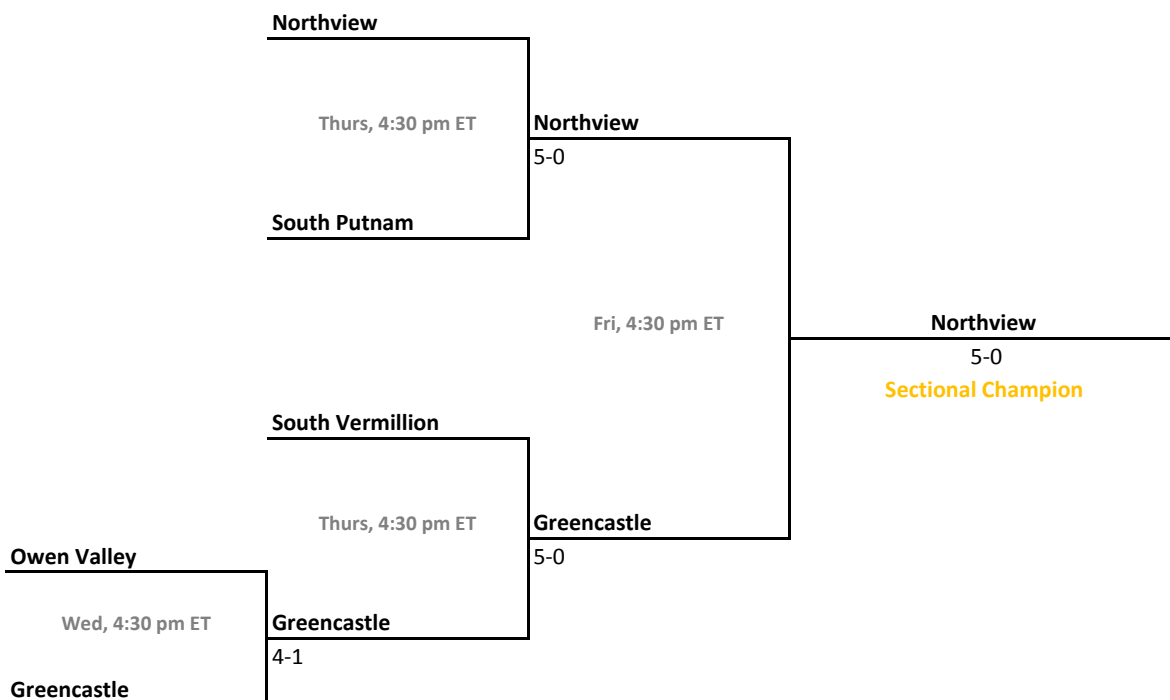

Sectional 46 | Northview (5 teams)