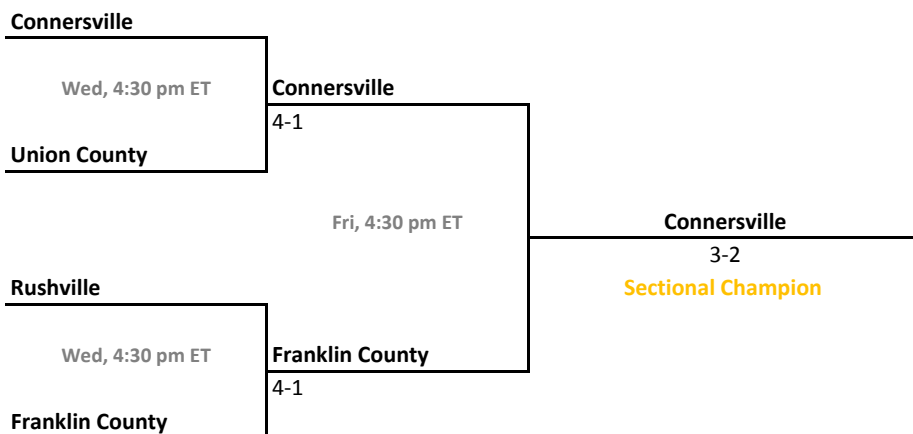

Sectional 11 | Connersville (4 teams)