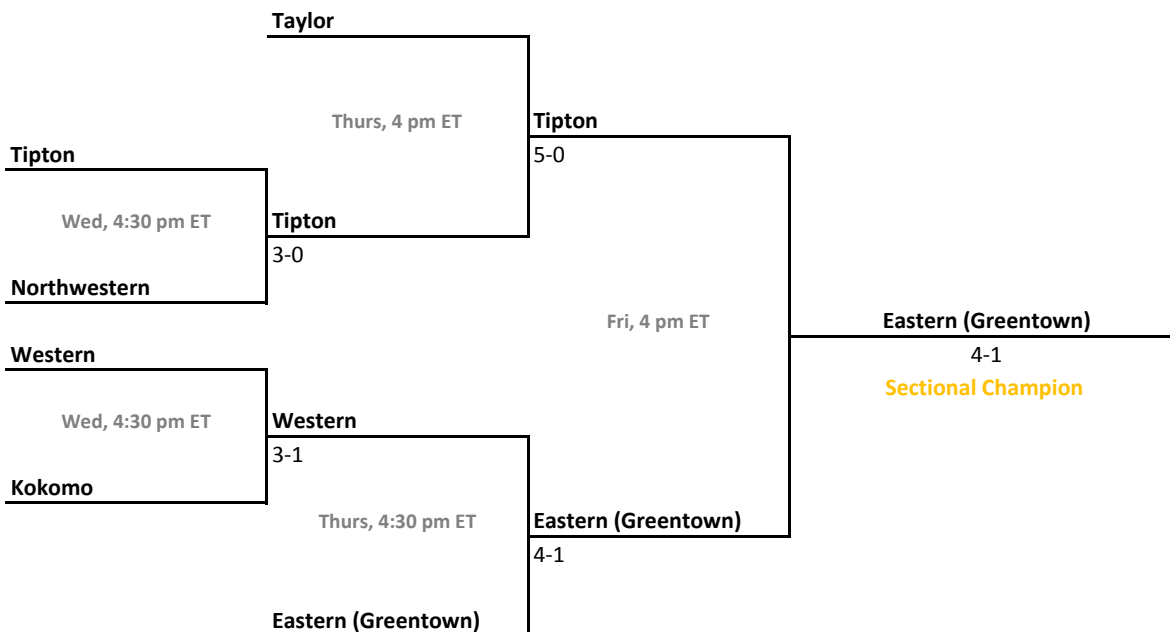

Sectional 30 | Kokomo (6 teams)