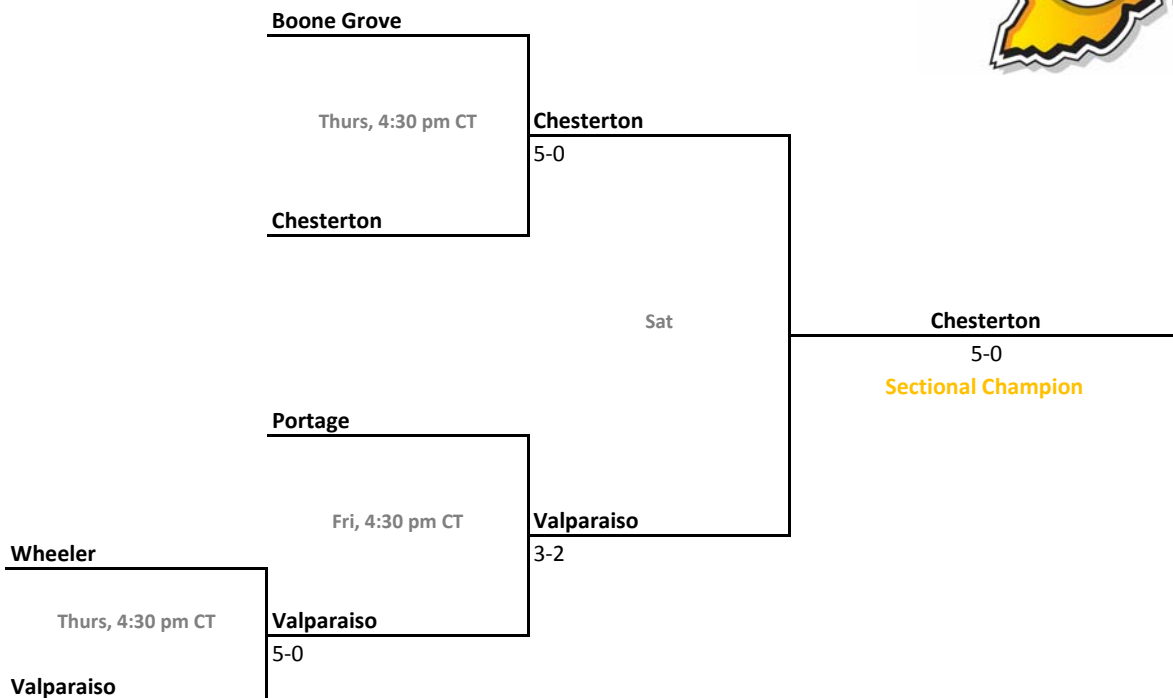

Sectional 51 | Portage (5 teams)