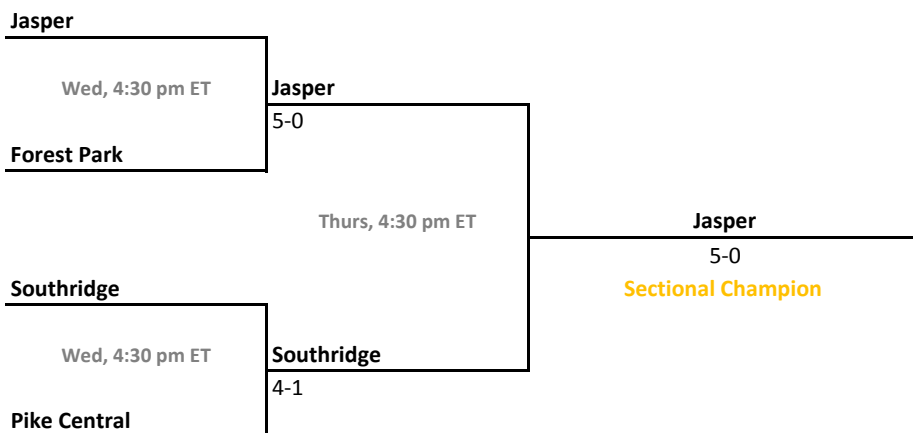

Sectional 24 | Greensburg (5 teams)

2014-15 IHSAA Girls Tennis

41st Annual Team State Tournament Series

Sectionals
May 20-23, 2015

Sectional 25 | Hobart (6 teams)

Sectional 26 | Homestead (4 teams)

2014-15 IHSAA Girls Tennis

41st Annual Team State Tournament Series

Sectionals
May 20-23, 2015

Sectional 27 | Jasper (4 teams)

Sectional 28 | Jay County (4 teams)

2014-15 IHSAA Girls Tennis

41st Annual Team State Tournament Series

Sectionals
May 20-23, 2015