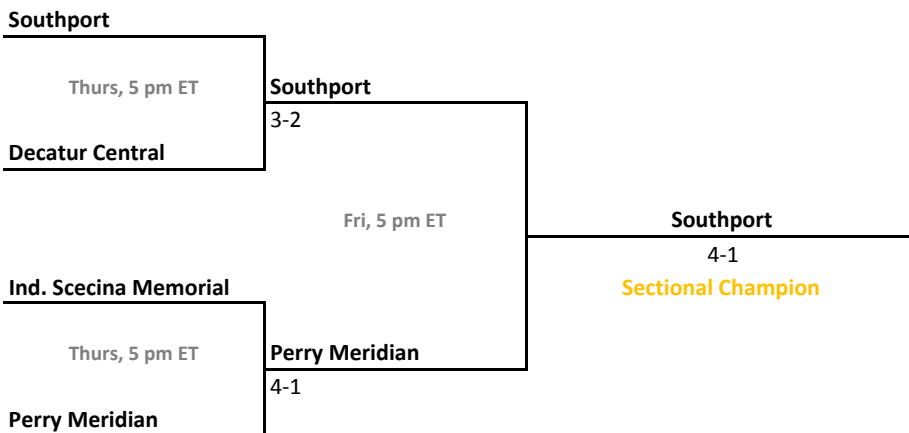

2014-15 IHSAA Girls Tennis

41st Annual Team State Tournament Series

Sectionals
May 20-23, 2015

Sectional 57 | South Bend St. Joseph (4 teams)

Sectional 58 | South Dearborn (6 teams)

2014-15 IHSAA Girls Tennis

41st Annual Team State Tournament Series

Sectionals
May 20-23, 2015

Sectional 59 | South Spencer (5 teams)

Sectional 60 | Southport (4 teams)

2014-15 IHSAA Girls Tennis

41st Annual Team State Tournament Series