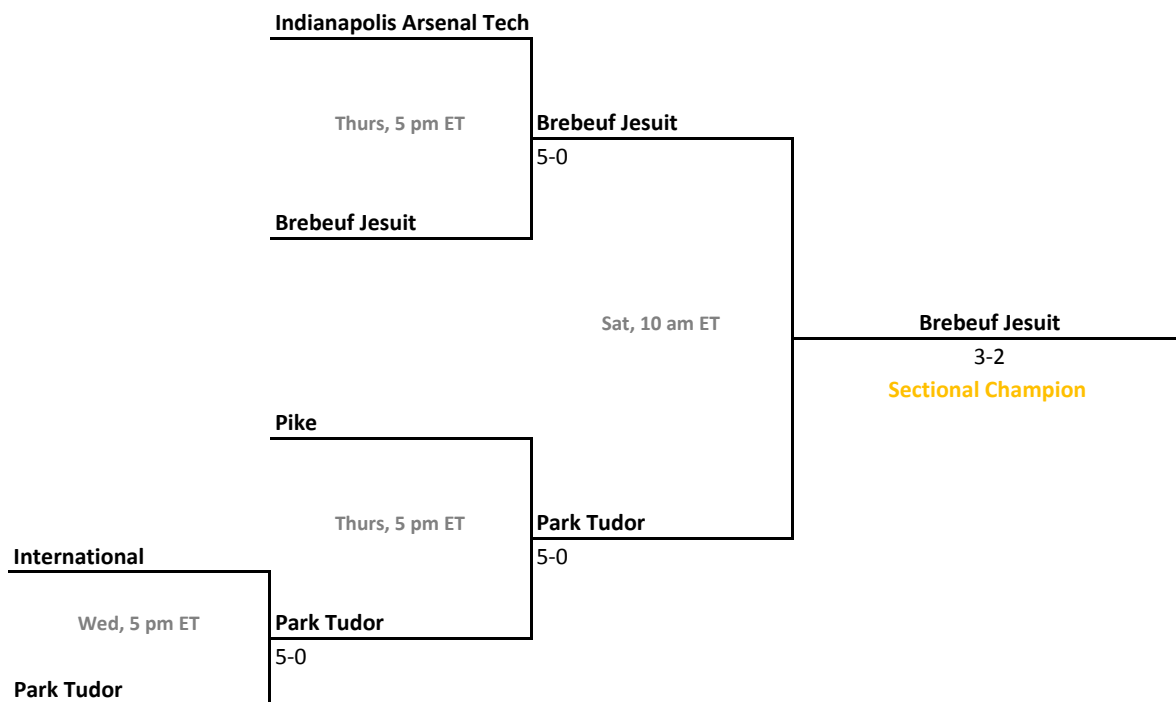

Sectional 48 | Penn (4 teams)

2014-15 IHSAA Girls Tennis

41st Annual Team State Tournament Series

Sectionals
May 20-23, 2015

Sectional 49 | Peru (6 teams)

Sectional 50 | Park Tudor (5 teams)

2014-15 IHSAA Girls Tennis