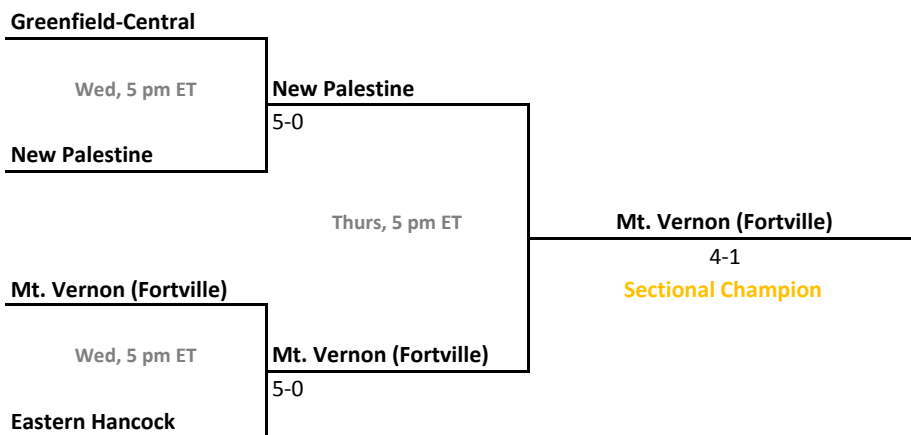

Sectional 38 | Mt. Vernon (Fortville) (4 teams)