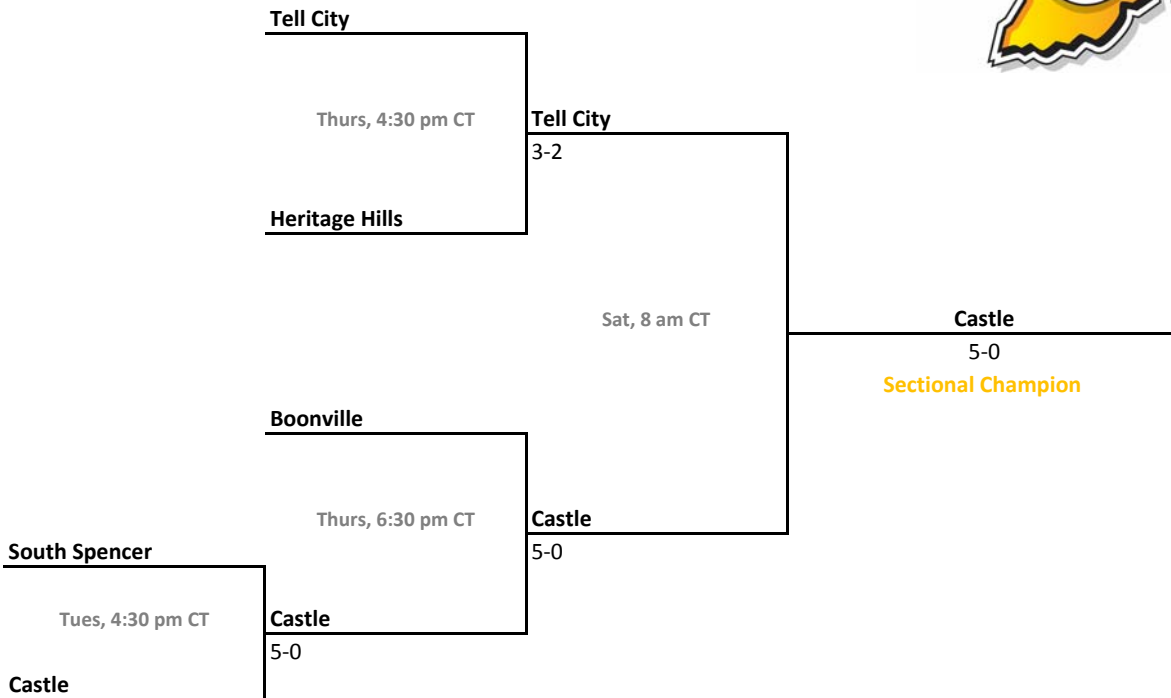

Sectional 59 | South Spencer (5 teams)