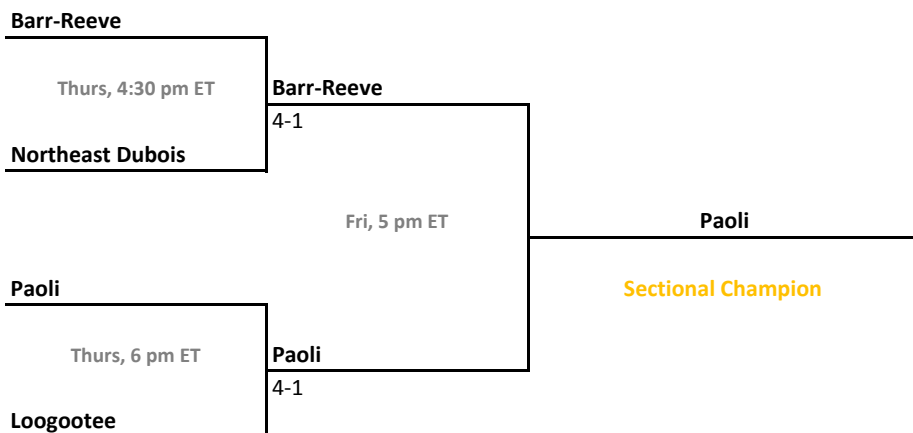

Sectional 35 | Loogootee (4 teams)