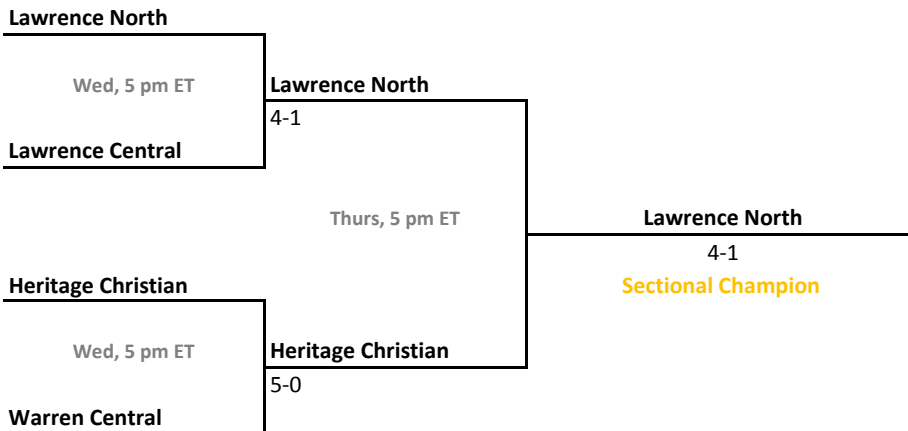

Sectional 29 | Jeffersonville (4 teams)

Sectional 30 | Kokomo (6 teams)

2014-15 IHSAA Girls Tennis

41st Annual Team State Tournament Series

Sectionals
May 20-23, 2015

Sectional 31 | LaPorte (4 teams)

Sectional 32 | Lawrence North (4 teams)