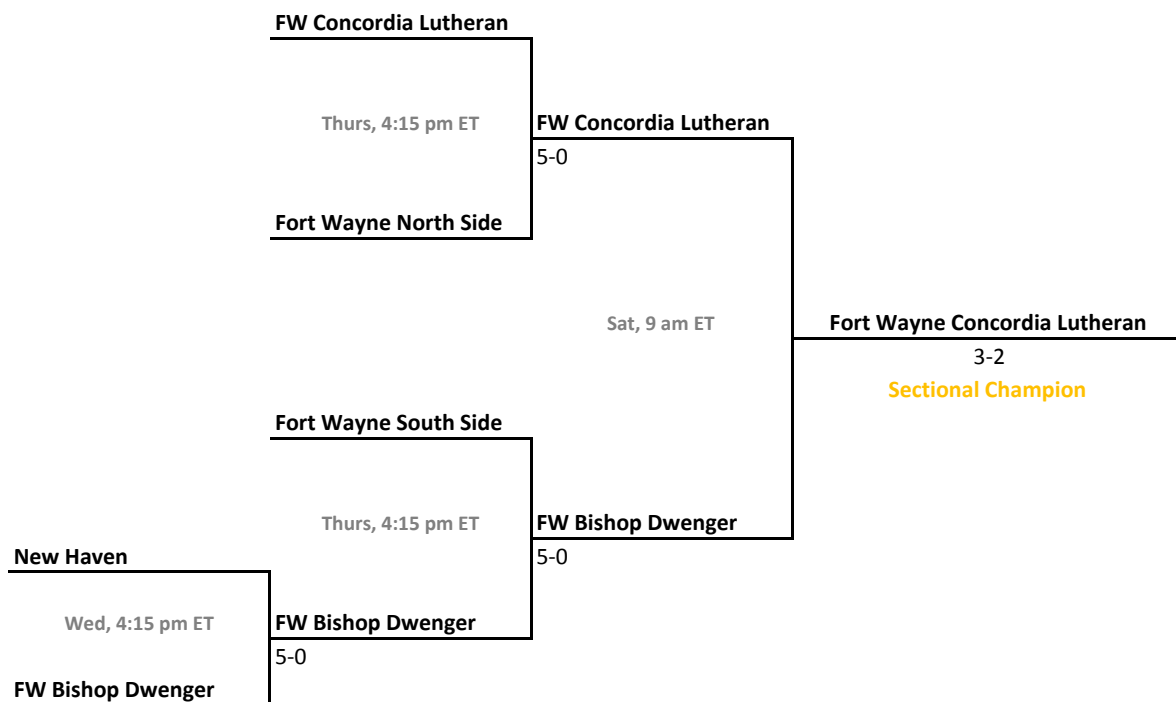

2014-15 IHSAA Girls Tennis

41st Annual Team State Tournament Series

Sectionals
May 20-23, 2015

Sectional 17 | East Noble (5 teams)

Sectional 18 | Evansville Bosse (5 teams)

2014-15 IHSAA Girls Tennis

41st Annual Team State Tournament Series

Sectionals
May 20-23, 2015

Sectional 19 | Floyd Central (5 teams)

Sectional 20 | Fort Wayne Concordia Lutheran (5 teams)

2014-15 IHSAA Girls Tennis

41st Annual Team State Tournament Series

Sectionals
May 20-23, 2015