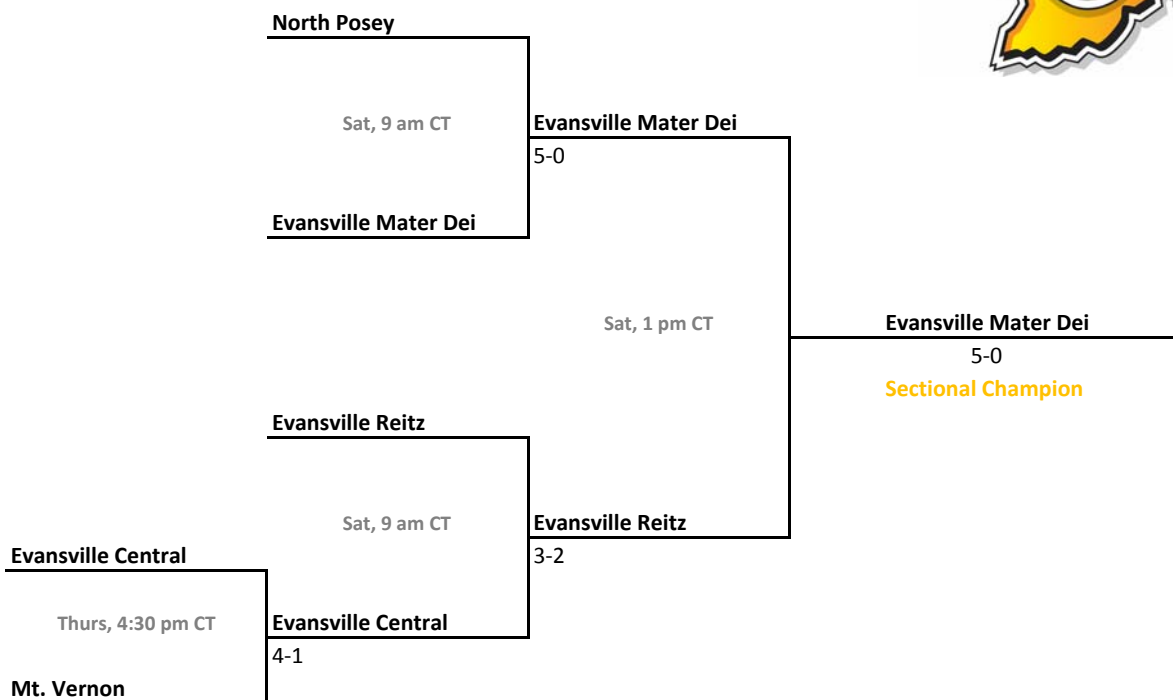

Sectionals
May 20-23, 2015

Sectional 35 | Loogootee (4 teams)

Sectional 36 | Marion (4 teams)

2014-15 IHSAA Girls Tennis

41st Annual Team State Tournament Series

Sectionals
May 20-23, 2015

Sectional 37 | Mt. Vernon (5 teams)