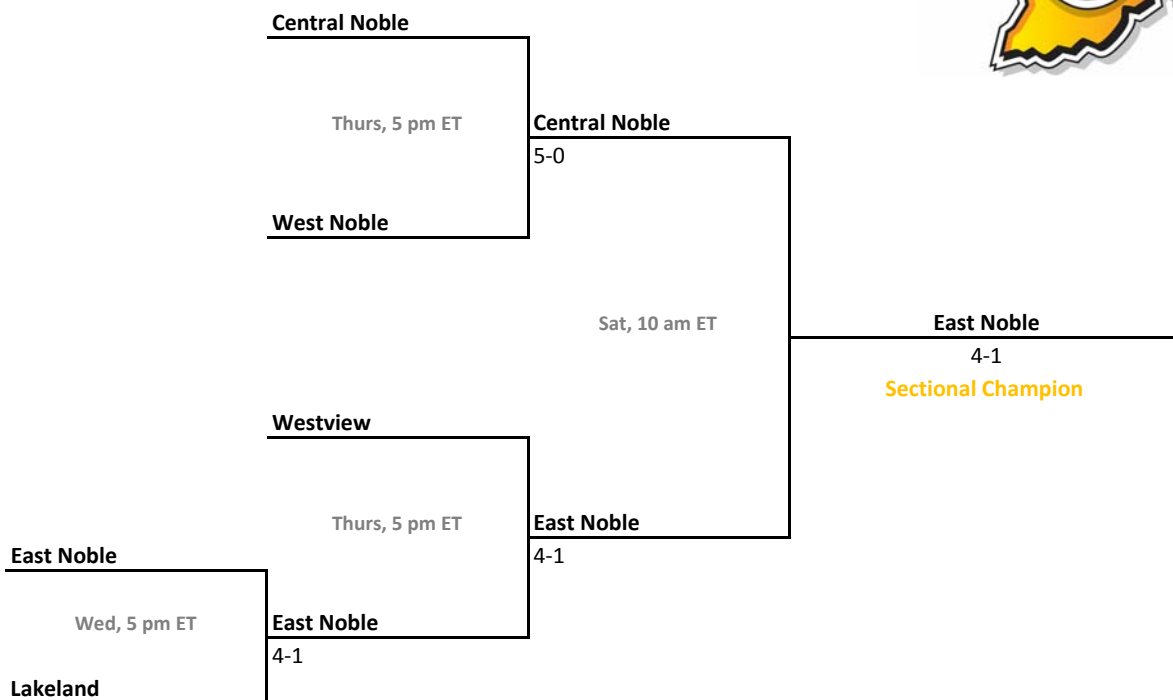

Sectional 14 | Culver Academies (4 teams)

2014-15 IHSAA Girls Tennis

41st Annual Team State Tournament Series

Sectionals
May 20-23, 2015

Sectional 15 | Delta (4 teams)

Sectional 16 | East Chicago Central (4 teams)

2014-15 IHSAA Girls Tennis

41st Annual Team State Tournament Series

Sectionals
May 20-23, 2015

Sectional 17 | East Noble (5 teams)

Sectional 18 | Evansville Bosse (5 teams)

2014-15 IHSAA Girls Tennis

41st Annual Team State Tournament Series