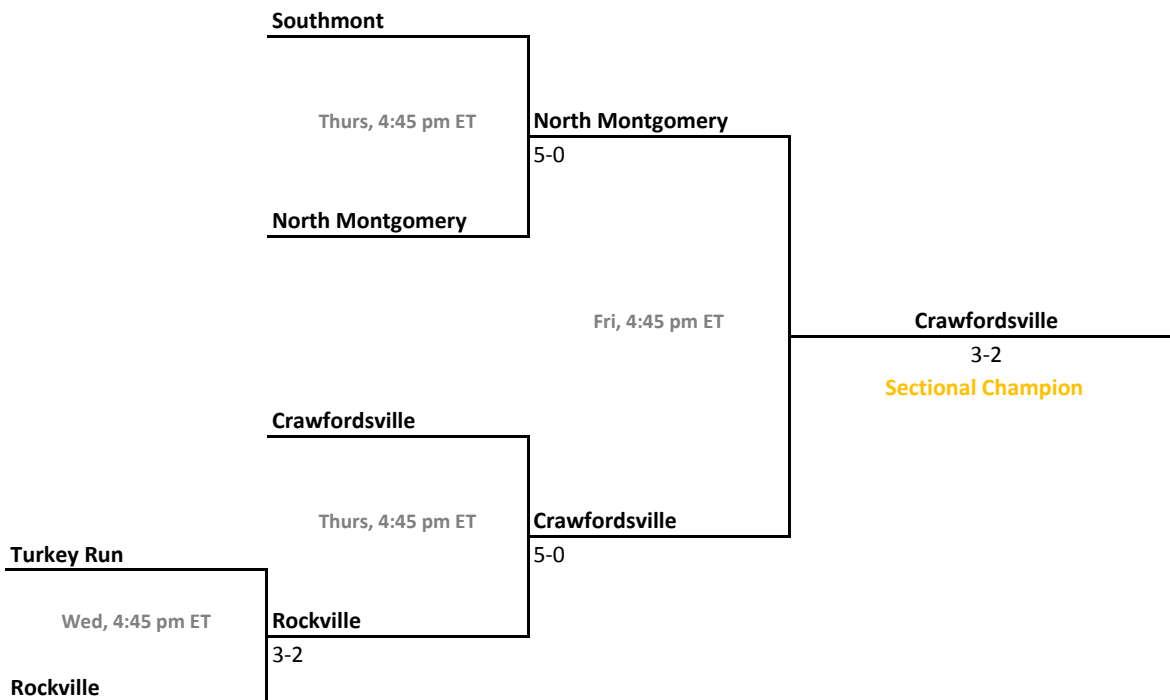

Sectional 12 | Crawfordsville (5 teams)