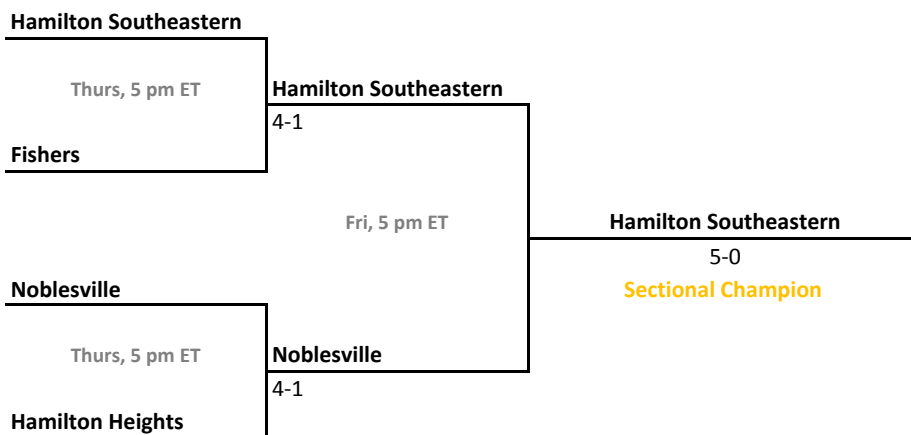

2014-15 IHSAA Girls Tennis

41st Annual Team State Tournament Series

Sectionals
May 20-23, 2015

Sectional 41 | New Castle (5 teams)

Sectional 42 | Noblesville (4 teams)

2014-15 IHSAA Girls Tennis

41st Annual Team State Tournament Series

Sectionals
May 20-23, 2015

Sectional 43 | North Central (Indianapolis) (4 teams)

North Central (Indpls.)

Sectional 46 | North Daviess (4 teams)

White River Valley

2014-15 IHSAA Girls Tennis

41st Annual Team State Tournament Series