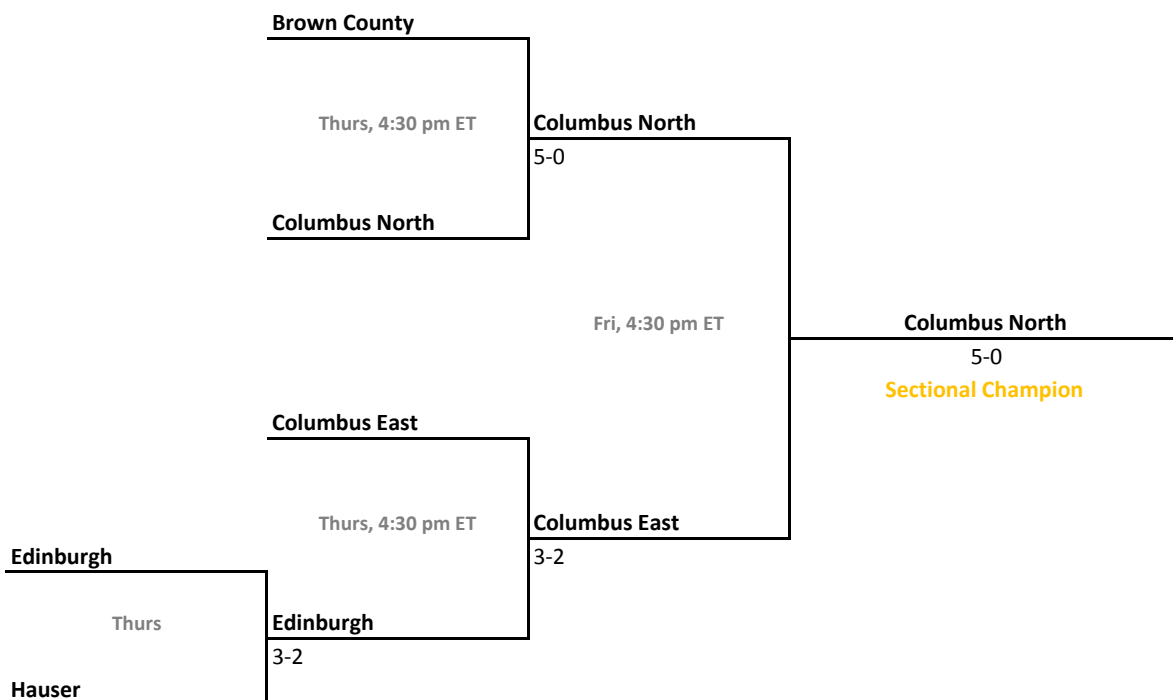

41st Annual Team State Tournament Series

Sectionals
May 20-23, 2015

Sectional 9 | Center Grove (5 teams)

Sectional 10 | Columbus East (5 teams)

2014-15 IHSAA Girls Tennis

41st Annual Team State Tournament Series