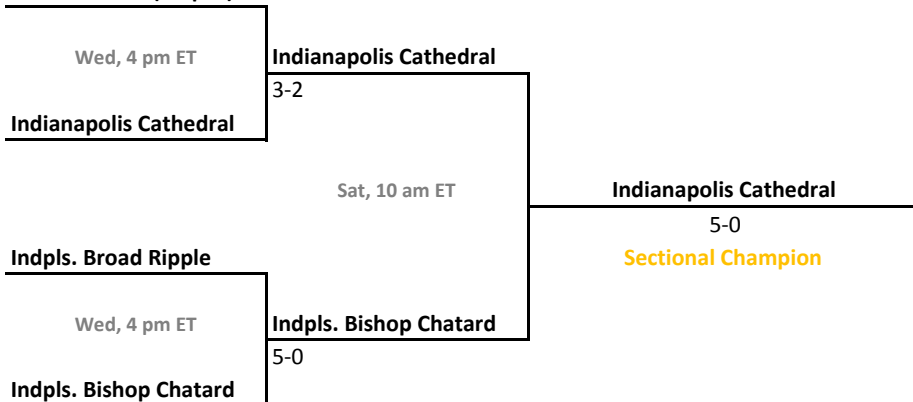

Sectional 43 | North Central (Indianapolis) (4 teams)

North Central (Indpls.)