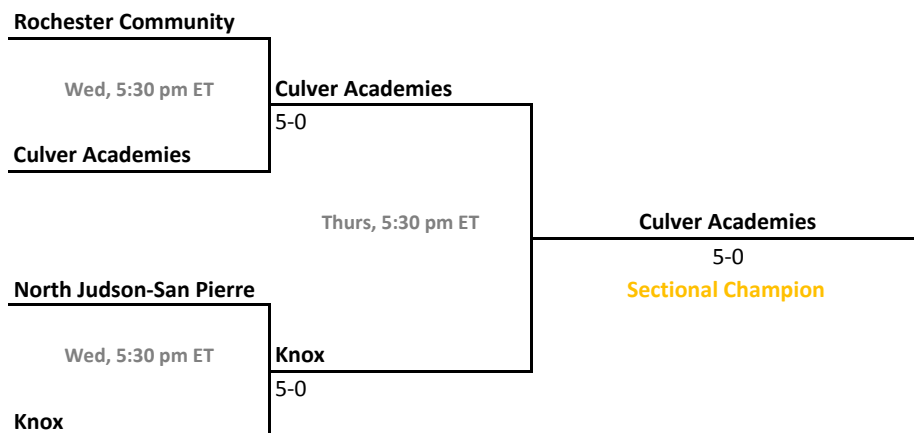

41st Annual Team State Tournament Series

Sectionals
May 20-23, 2015

Sectional 9 | Center Grove (5 teams)

Sectional 10 | Columbus East (5 teams)

2014-15 IHSAA Girls Tennis

41st Annual Team State Tournament Series

Sectionals
May 20-23, 2015

Sectional 11 | Connersville (4 teams)

Sectional 12 | Crawfordsville (5 teams)

2014-15 IHSAA Girls Tennis

41st Annual Team State Tournament Series

Sectionals
May 20-23, 2015

Sectional 13 | Crown Point (6 teams)

Sectional 14 | Culver Academies (4 teams)

2014-15 IHSAA Girls Tennis

41st Annual Team State Tournament Series

Sectionals
May 20-23, 2015

Sectional 15 | Delta (4 teams)

Sectional 16 | East Chicago Central (4 teams)