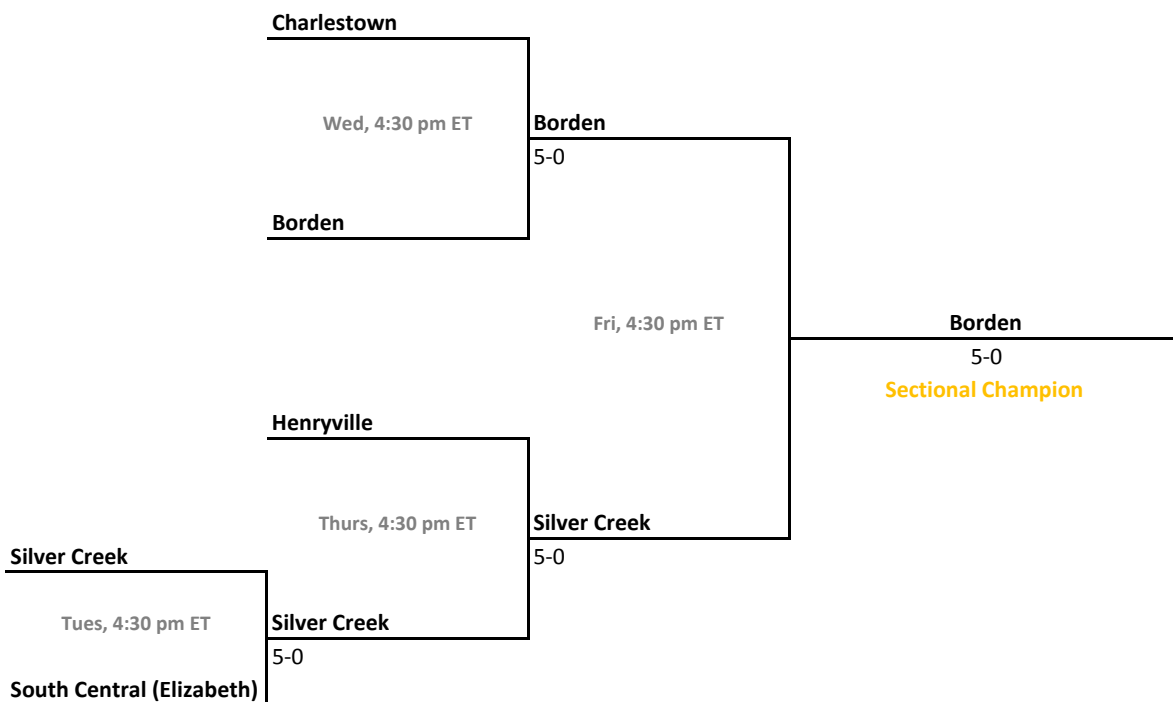

Sectional 53 | Richmond (6 teams)

Sectional 54 | Seymour (5 teams)

2014-15 IHSAA Girls Tennis

41st Annual Team State Tournament Series

Sectionals
May 20-23, 2015

Sectional 55 | Shelbyville (5 teams)

Sectional 58 | Silver Creek (played at Henryville) (5 teams)