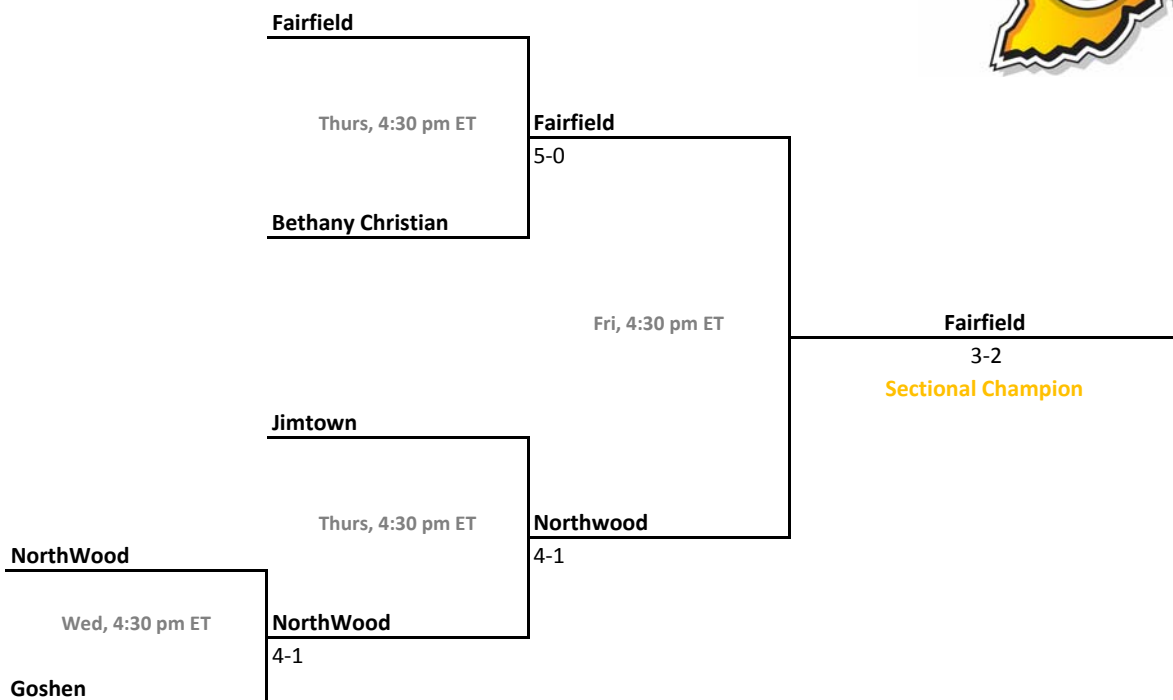

Sectional 21 | Fountain Central (5 teams)

Sectional 22 | Franklin Central (4 teams)

2014-15 IHSAA Girls Tennis

41st Annual Team State Tournament Series

Sectionals
May 20-23, 2015

Sectional 23 | Goshen (5 teams)