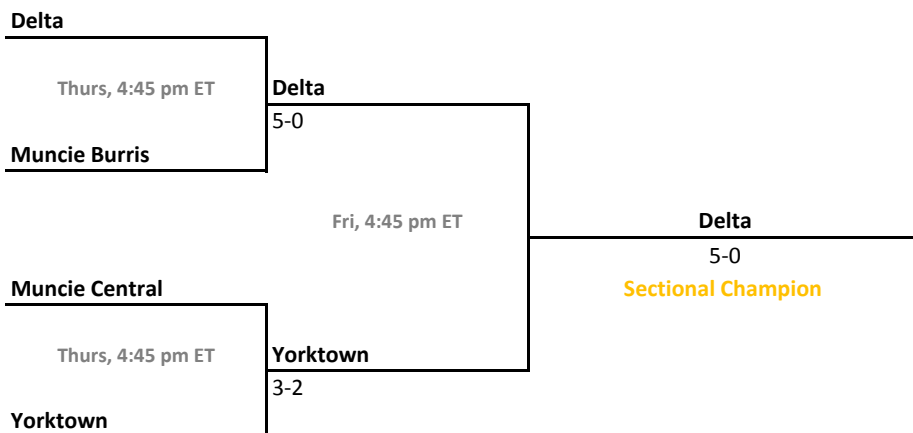

Sectional 14 | Culver Academies (4 teams)

2014-15 IHSAA Girls Tennis

41st Annual Team State Tournament Series

Sectionals
May 20-23, 2015

Sectional 15 | Delta (4 teams)

Sectional 16 | East Chicago Central (4 teams)

2014-15 IHSAA Girls Tennis

41st Annual Team State Tournament Series

Sectionals
May 20-23, 2015

Sectional 17 | East Noble (5 teams)

Sectional 18 | Evansville Bosse (5 teams)

2014-15 IHSAA Girls Tennis

41st Annual Team State Tournament Series