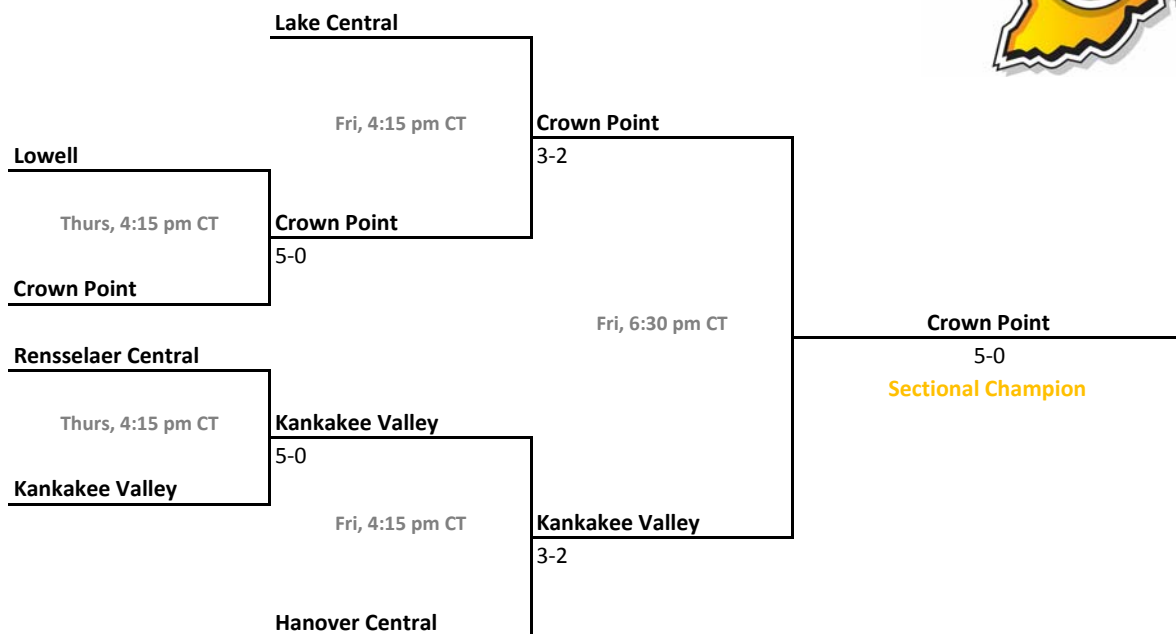

41st Annual Team State Tournament Series

Sectionals
May 20-23, 2015

Sectional 9 | Center Grove (5 teams)

Sectional 10 | Columbus East (5 teams)

2014-15 IHSAA Girls Tennis

41st Annual Team State Tournament Series

Sectionals
May 20-23, 2015

Sectional 11 | Connersville (4 teams)

Sectional 12 | Crawfordsville (5 teams)

2014-15 IHSAA Girls Tennis

41st Annual Team State Tournament Series

Sectionals
May 20-23, 2015

Sectional 13 | Crown Point (6 teams)