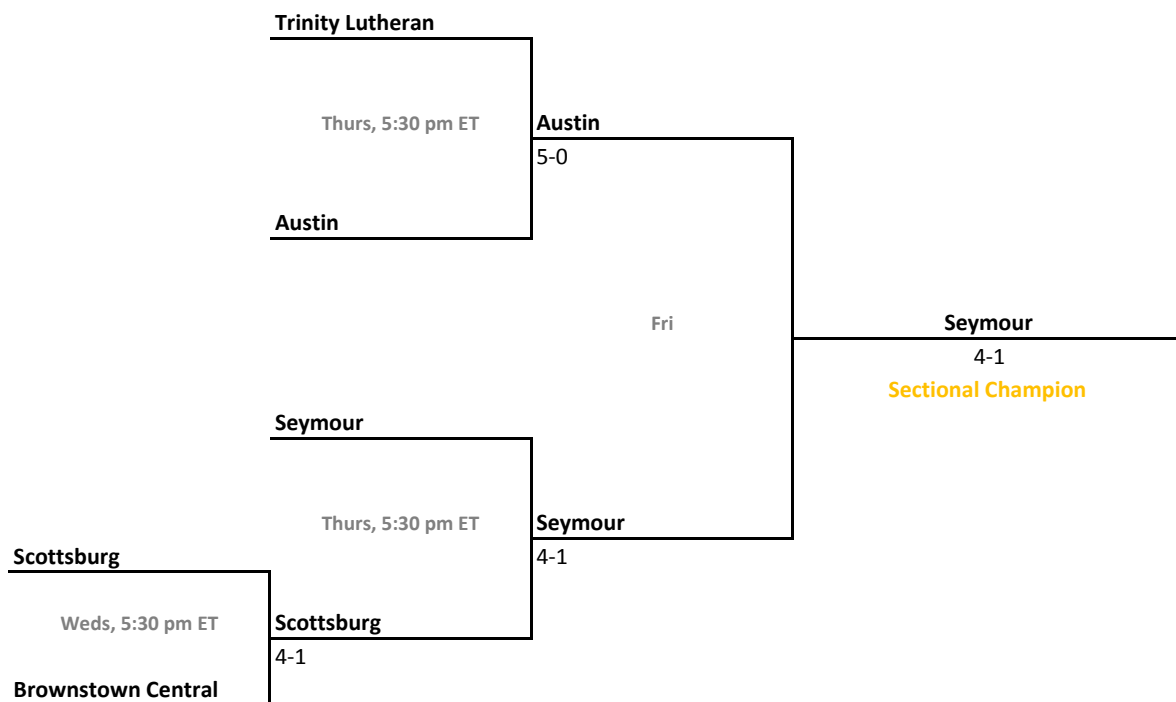

Sectional 54 | Seymour (5 teams)