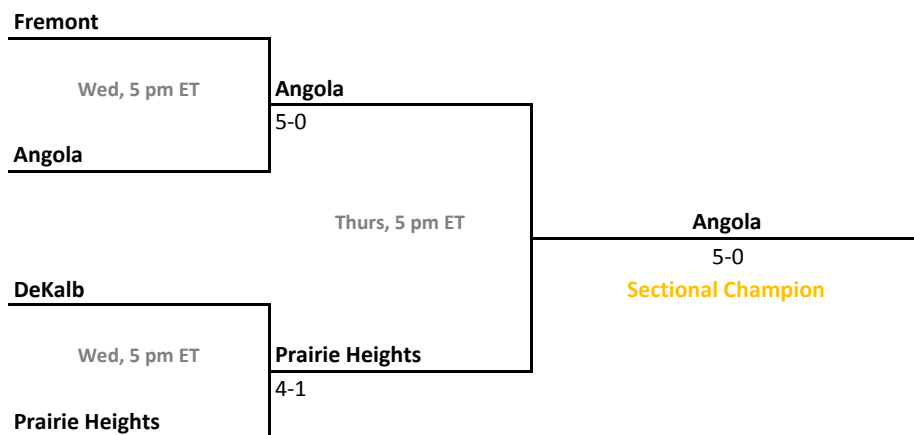

2014-15 IHSAA Girls Tennis

41st Annual Team State Tournament Series

Sectionals
May 20-23, 2015

Sectional 1 | Anderson (6 teams)

Sectional 2 | Angola (4 teams)

2014-15 IHSAA Girls Tennis

41st Annual Team State Tournament Series

Sectionals
May 20-23, 2015

Sectional 3 | Ben Davis (5 teams)

Sectional 4 | Brownsburg (5 teams)

2014-15 IHSAA Girls Tennis

41st Annual Team State Tournament Series

Sectionals
May 20-23, 2015

Sectional 5 | Bloomington South (5 teams)