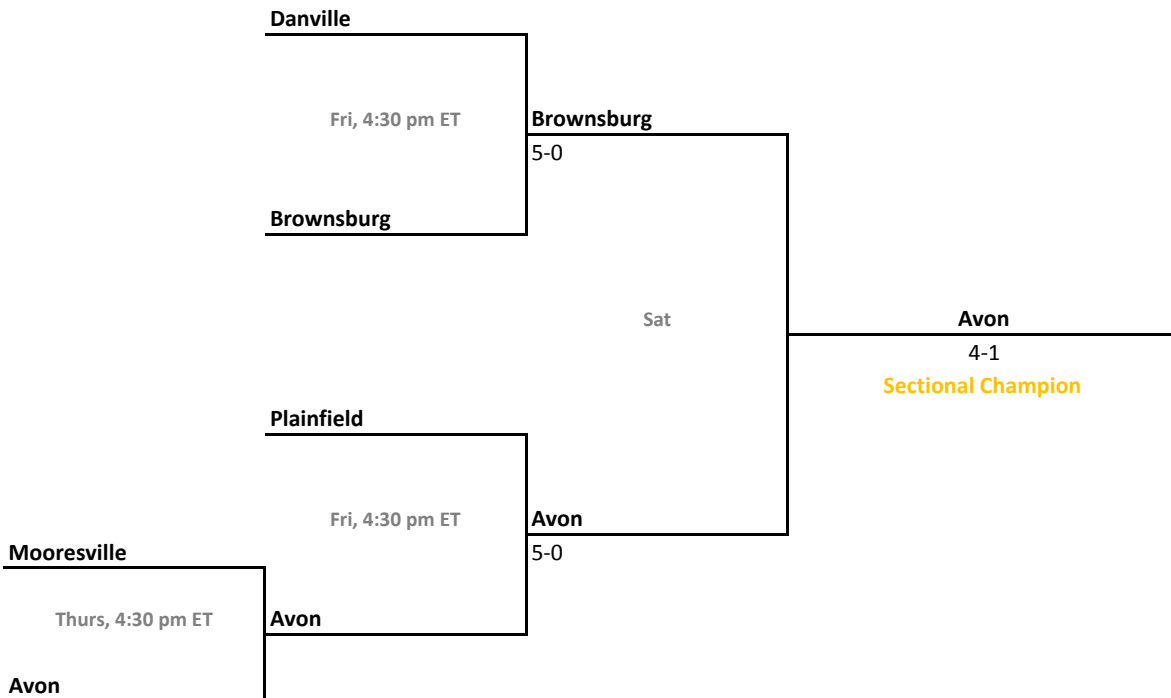

2014-15 IHSAA Girls Tennis

41st Annual Team State Tournament Series

Sectionals
May 20-23, 2015

Sectional 1 | Anderson (6 teams)

Sectional 2 | Angola (4 teams)

2014-15 IHSAA Girls Tennis

41st Annual Team State Tournament Series

Sectionals
May 20-23, 2015

Sectional 3 | Ben Davis (5 teams)

Sectional 4 | Brownsburg (5 teams)

2014-15 IHSAA Girls Tennis

41st Annual Team State Tournament Series

Sectionals
May 20-23, 2015

Sectional 5 | Bloomington South (5 teams)