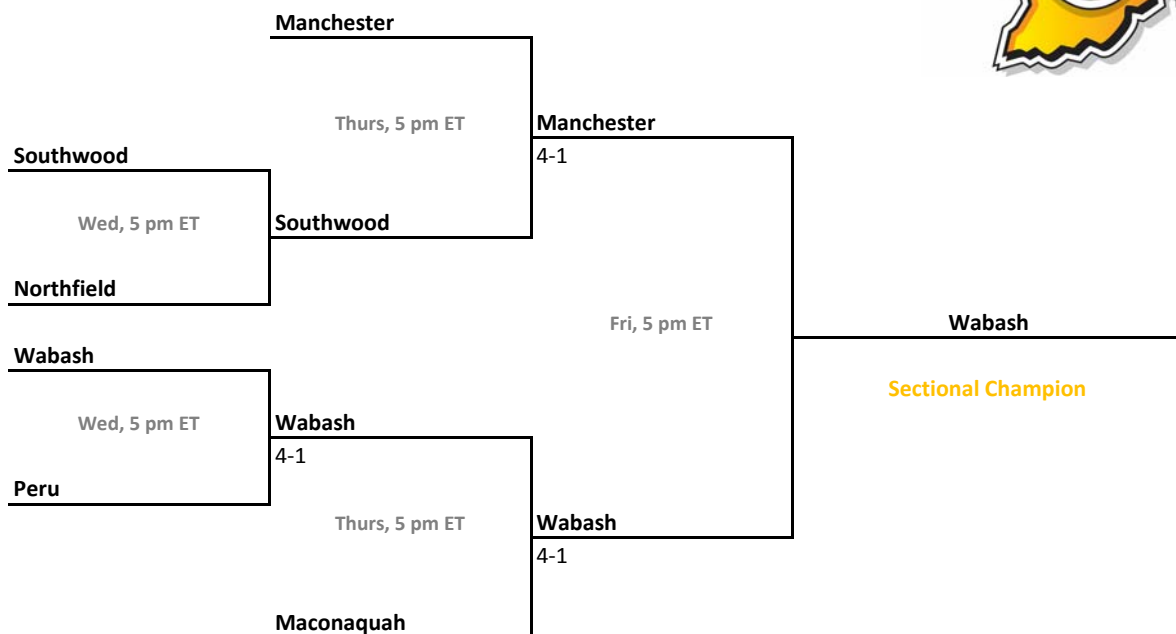

Sectional 48 | Penn (4 teams)

2014-15 IHSAA Girls Tennis

41st Annual Team State Tournament Series

Sectionals
May 20-23, 2015

Sectional 49 | Peru (6 teams)

Sectional 50 | Park Tudor (5 teams)

2014-15 IHSAA Girls Tennis