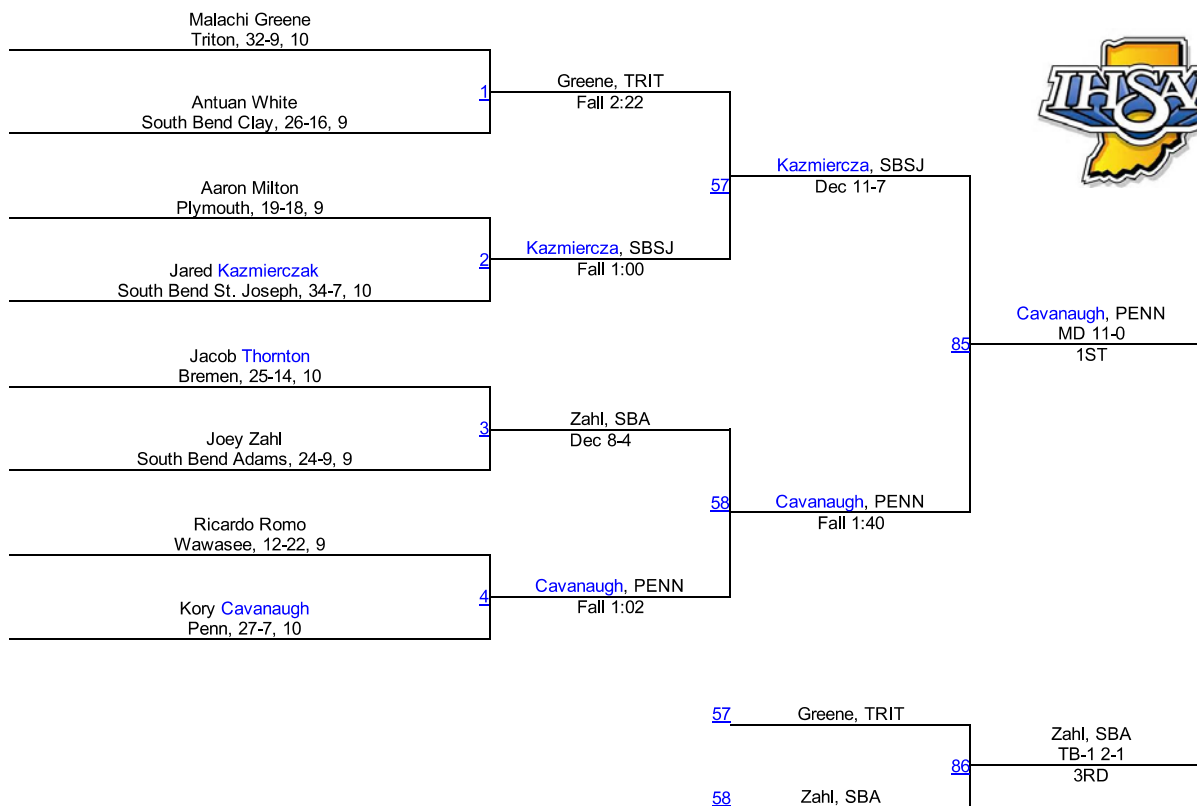

Team Scores

1.	Penn	202.0
2.	South Bend Riley	75.0
3.	Mishawaka	74.0
4.	Rochester	64.0
5.	Warsaw	46.0
6.	South Bend St. Joseph	40.0
7.	Plymouth	39.0
7.	South Bend Adams	39.0
9.	Triton	37.0
10.	South Bend Clay	34.0
11.	Tippecanoe Valley	30.0
12.	Culver Academies	23.0
13.	Bremen	20.0
14.	Mishawaka Marian	16.0
15.	Culver Community	15.0
16.	Wawasee	13.0
17.	South Bend Washington	8.0
18.	Caston	0.0

IHSAA Regional @ Rochester

106