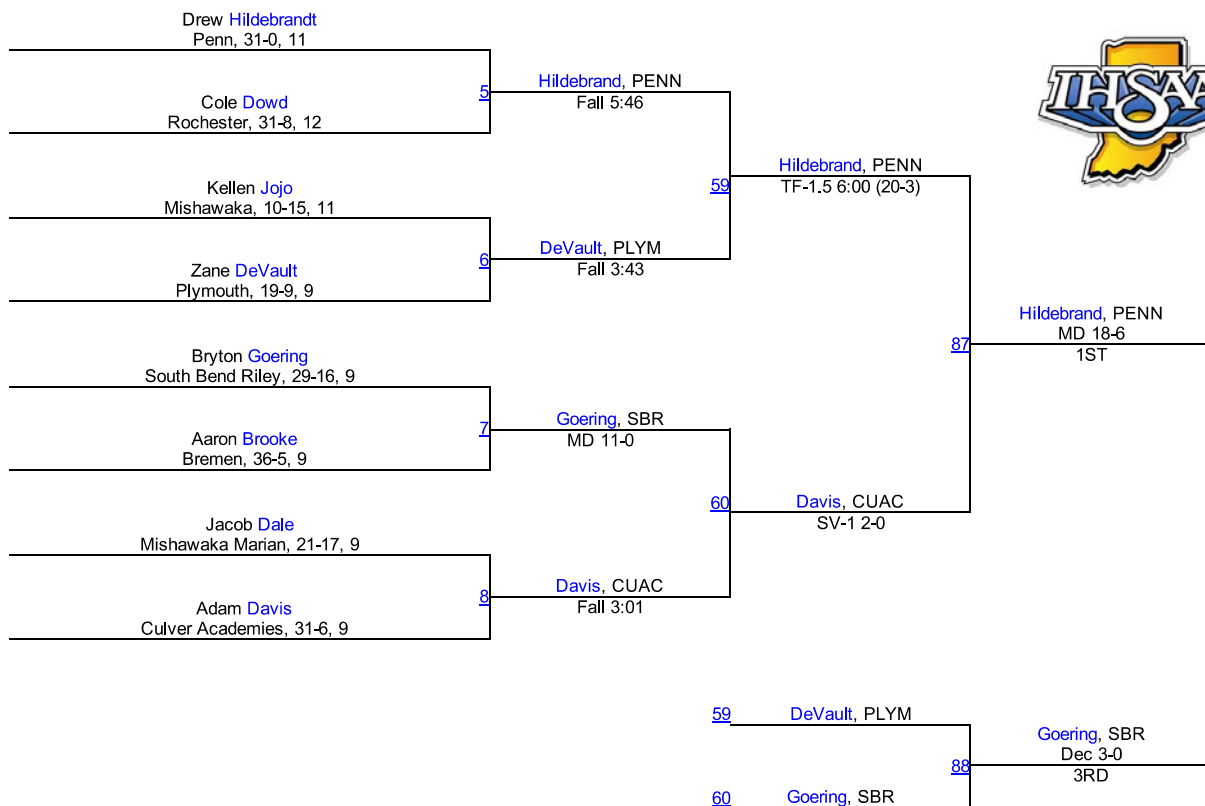

IHSAA Regional @ Rochester

113