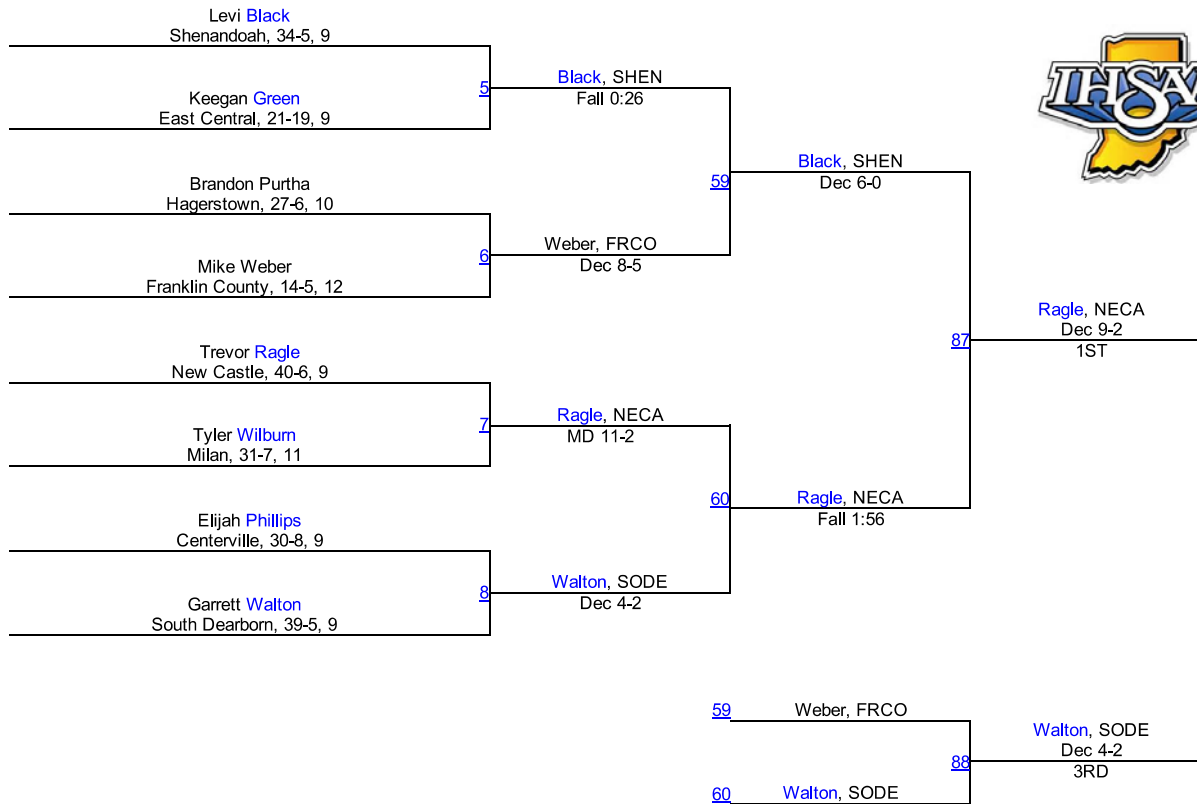

IHSAA Regional @ Richmond

113