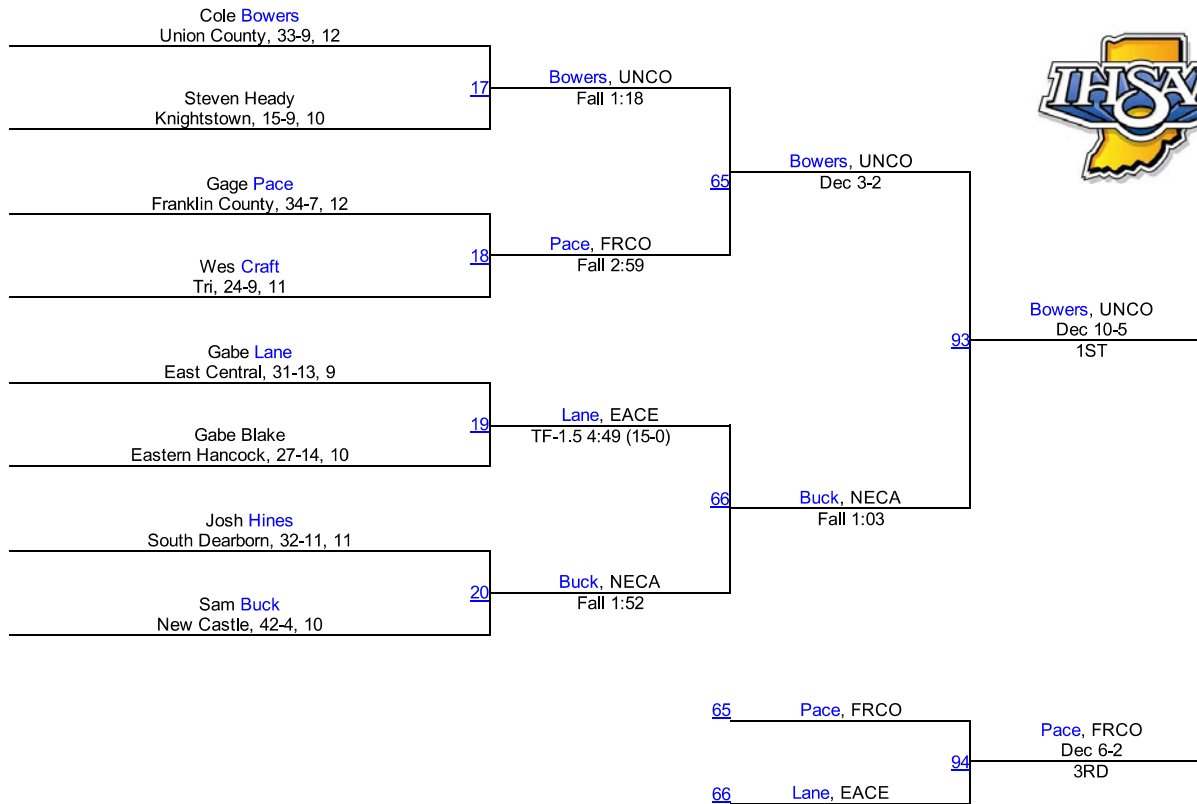

IHSAA Regional @ Richmond

132