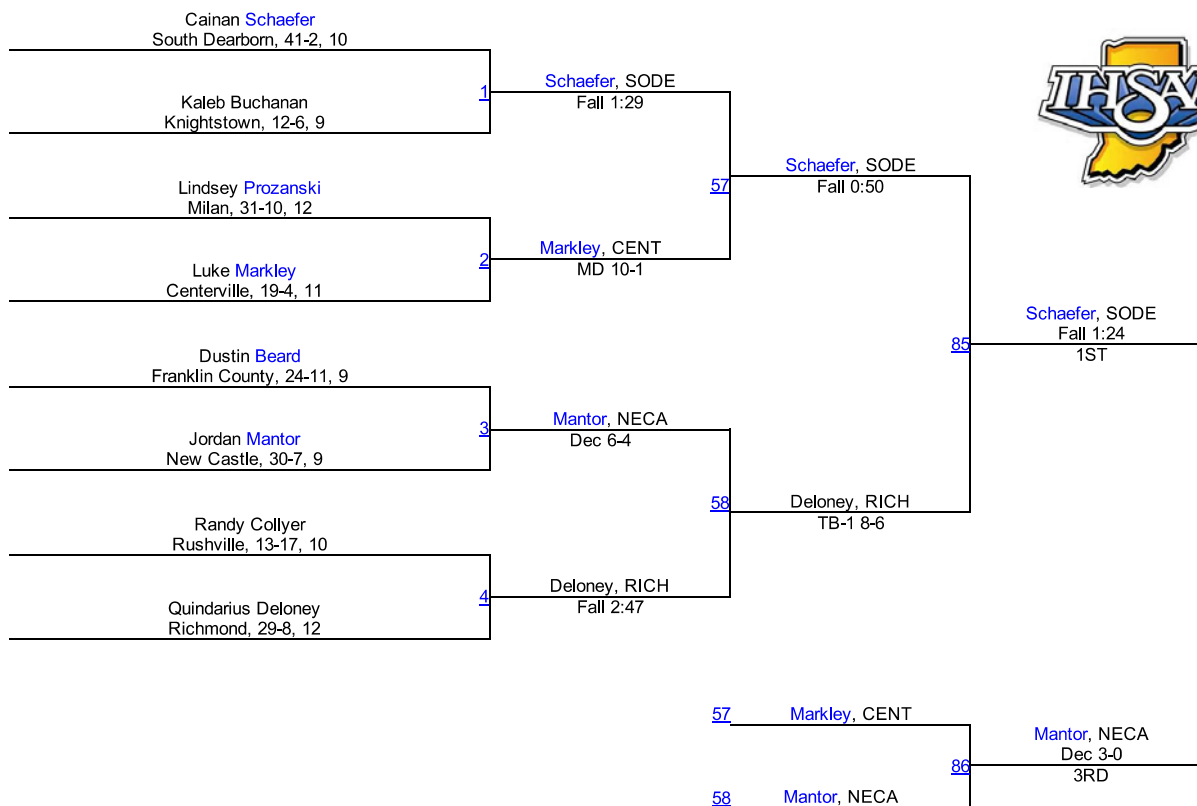

Team Scores

1.	South Dearborn	132.0
2.	New Castle	96.0
3.	Franklin County	78.0
4.	Richmond	68.0
5.	Centerville	67.0
6.	Lawrenceburg	63.0
7.	Knightstown	46.0
8.	Rushville	38.0
9.	Union County	36.0
10.	East Central	33.5
11.	Shenandoah	32.0
12.	Connersville	27.0
13.	Milan	24.0
14.	Batesville	20.0
15.	Eastern Hancock	16.0
16.	Northeastern	14.0
17.	Hagerstown	8.0
18.	Cambridge City Lincoln	0.0
18.	Tri	0.0

IHSAA Regional @ Richmond

106