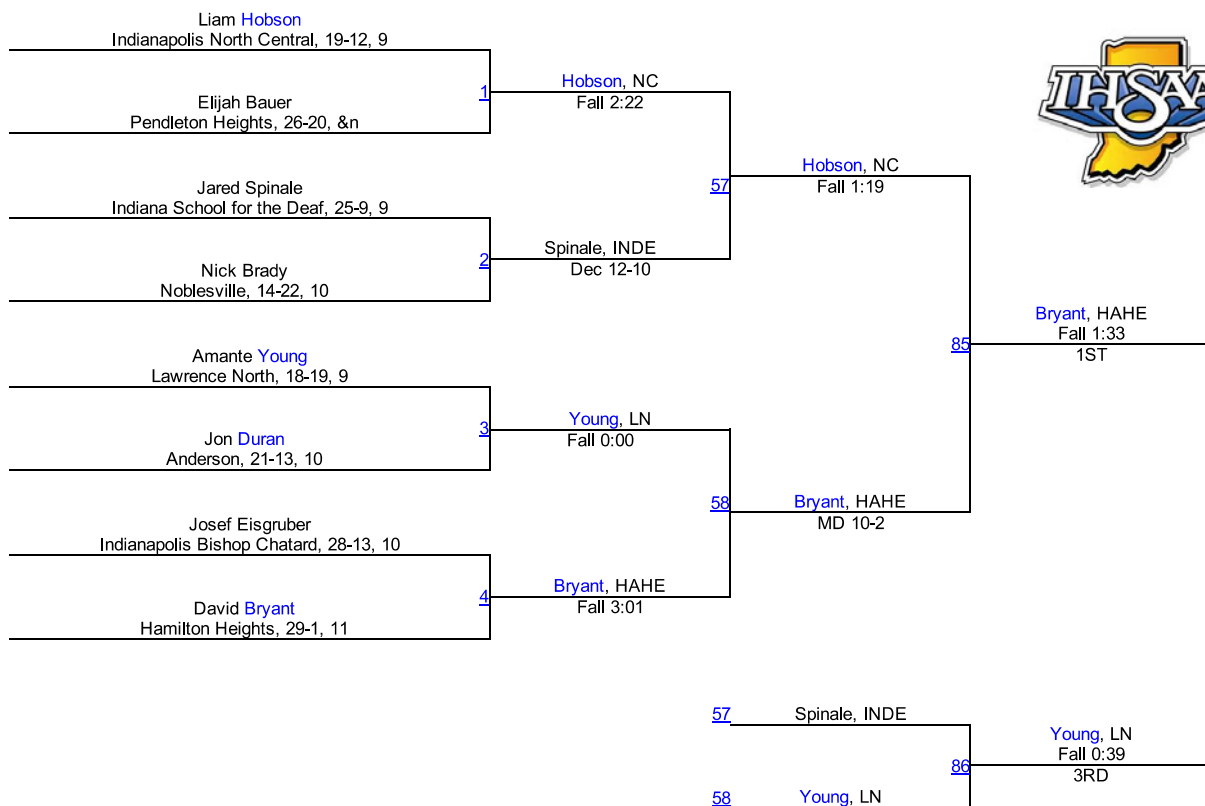

Team Scores

1.	Lawrence North	181.0
2.	Indianapolis Cathedral	174.5
3.	Noblesville	85.0
4.	Indianapolis North Central	80.0
5.	Hamilton Heights	74.0
6.	Pendleton Heights	68.0
7.	Lawrence Central	57.0
8.	Tipton	24.0
9.	Anderson	17.0
10.	Elwood	15.0
11.	Indiana School for the Deaf	12.0
12.	Guerin Catholic	8.0
13.	Alexandria	0.0
13.	Brebeuf Jesuit	0.0
13.	Frankton	0.0
13.	Indiana School for the Blind	0.0
13.	Indianapolis Bishop Chatard	0.0
13.	Lapel	0.0

IHSAA Regional @ Pendleton Heights

106

IHSAA Regional @ Pendleton Heights

113

IHSAA Regional @ Pendleton Heights

120

IHSAA Regional @ Pendleton Heights

126