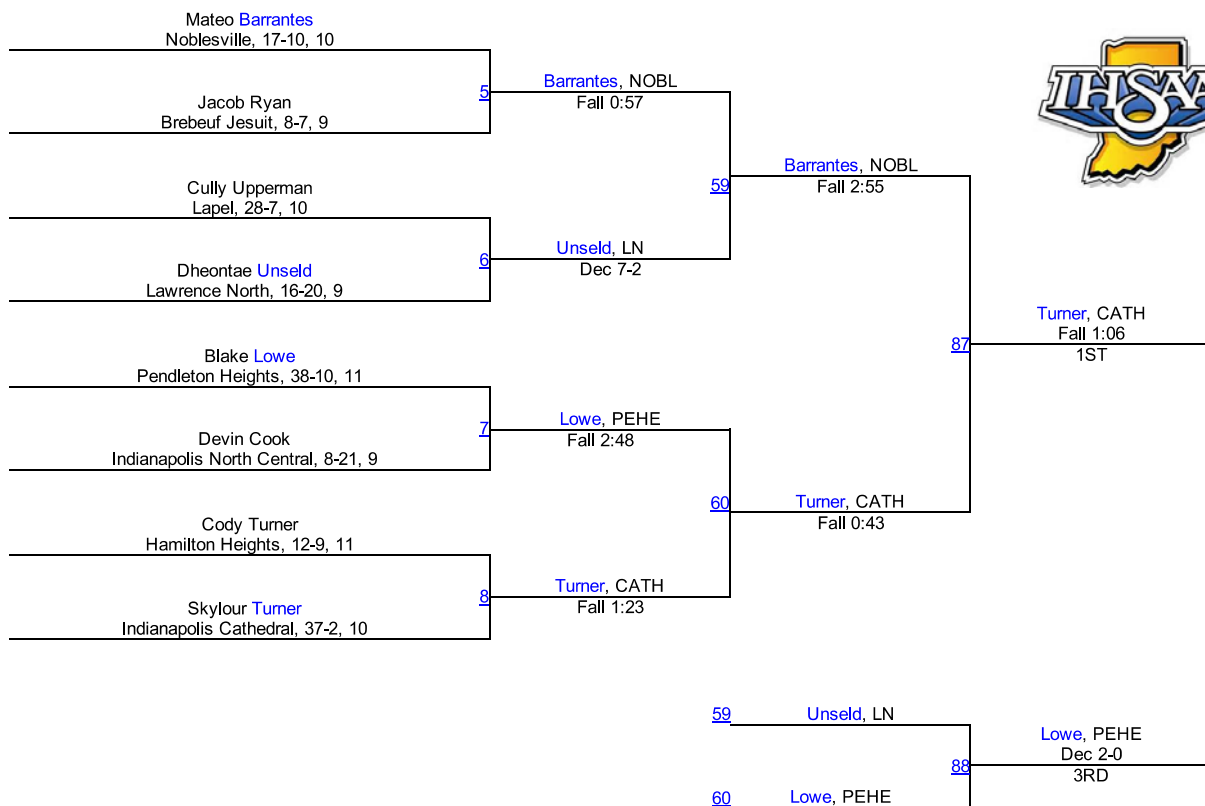

Team Scores

1.	Lawrence North	181.0
2.	Indianapolis Cathedral	174.5
3.	Noblesville	85.0
4.	Indianapolis North Central	80.0
5.	Hamilton Heights	74.0
6.	Pendleton Heights	68.0
7.	Lawrence Central	57.0
8.	Tipton	24.0
9.	Anderson	17.0
10.	Elwood	15.0
11.	Indiana School for the Deaf	12.0
12.	Guerin Catholic	8.0
13.	Alexandria	0.0
13.	Brebeuf Jesuit	0.0
13.	Frankton	0.0
13.	Indiana School for the Blind	0.0
13.	Indianapolis Bishop Chatard	0.0
13.	Lapel	0.0

IHSAA Regional @ Pendleton Heights

106

IHSAA Regional @ Pendleton Heights

113

IHSAA Regional @ Pendleton Heights

120

IHSAA Regional @ Pendleton Heights

126