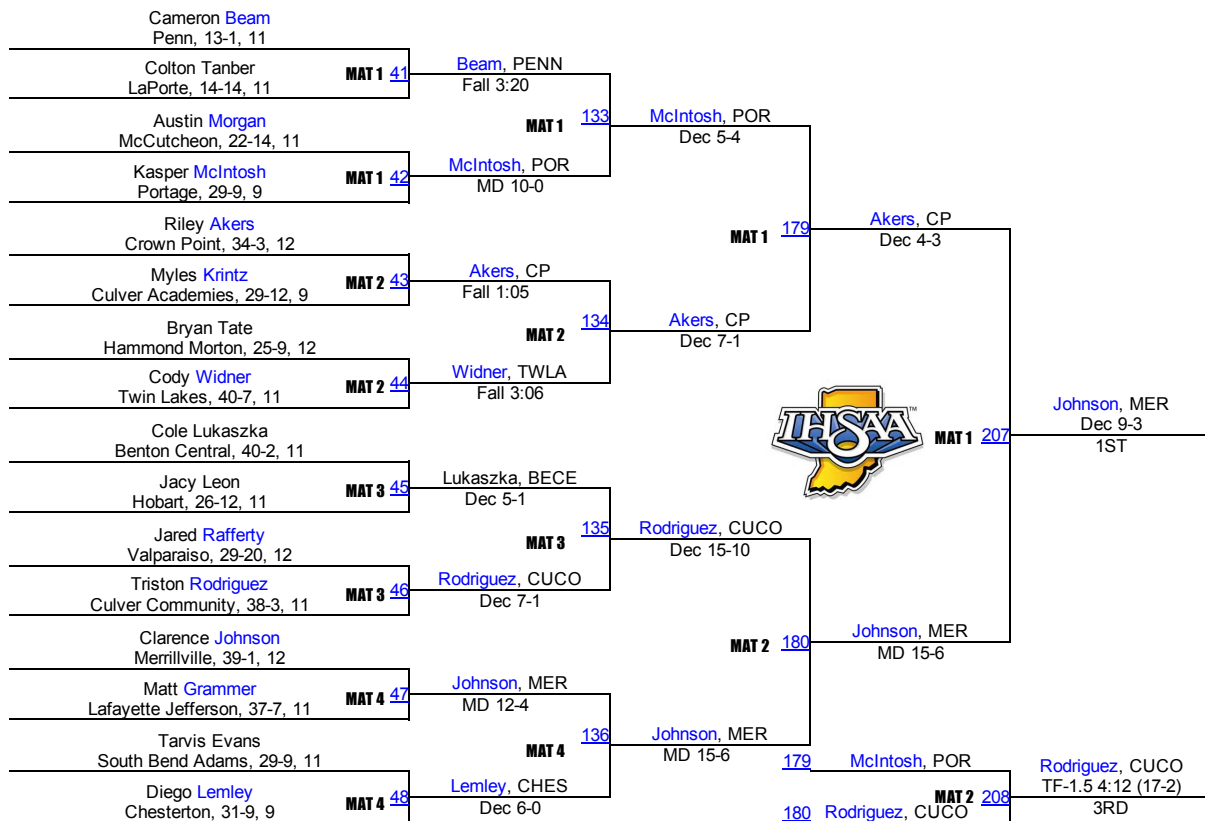

30. South Newton	0.0
30. Tippecanoe Valley	0.0
30. Triton	0.0
30. Twin Lakes	0.0
30. Wawasee	0.0
30. West Central	0.0
30. West Lafayette	0.0
30. Wheeler	0.0

2015 IHSAA Semi-State @ Merrillville

106

2015 IHSAA Semi-State @ Merrillville

113

2015 IHSAA Semi-State @ Merrillville

120

2015 IHSAA Semi-State @ Merrillville

126

2015 IHSAA Semi-State @ Merrillville

2015 IHSAA Semi-State @ Merrillville

138

2015 IHSAA Semi-State @ Merrillville

145

2015 IHSAA Semi-State @ Merrillville

152

2015 IHSAA Semi-State @ Merrillville

160

2015 IHSAA Semi-State @ Merrillville

170