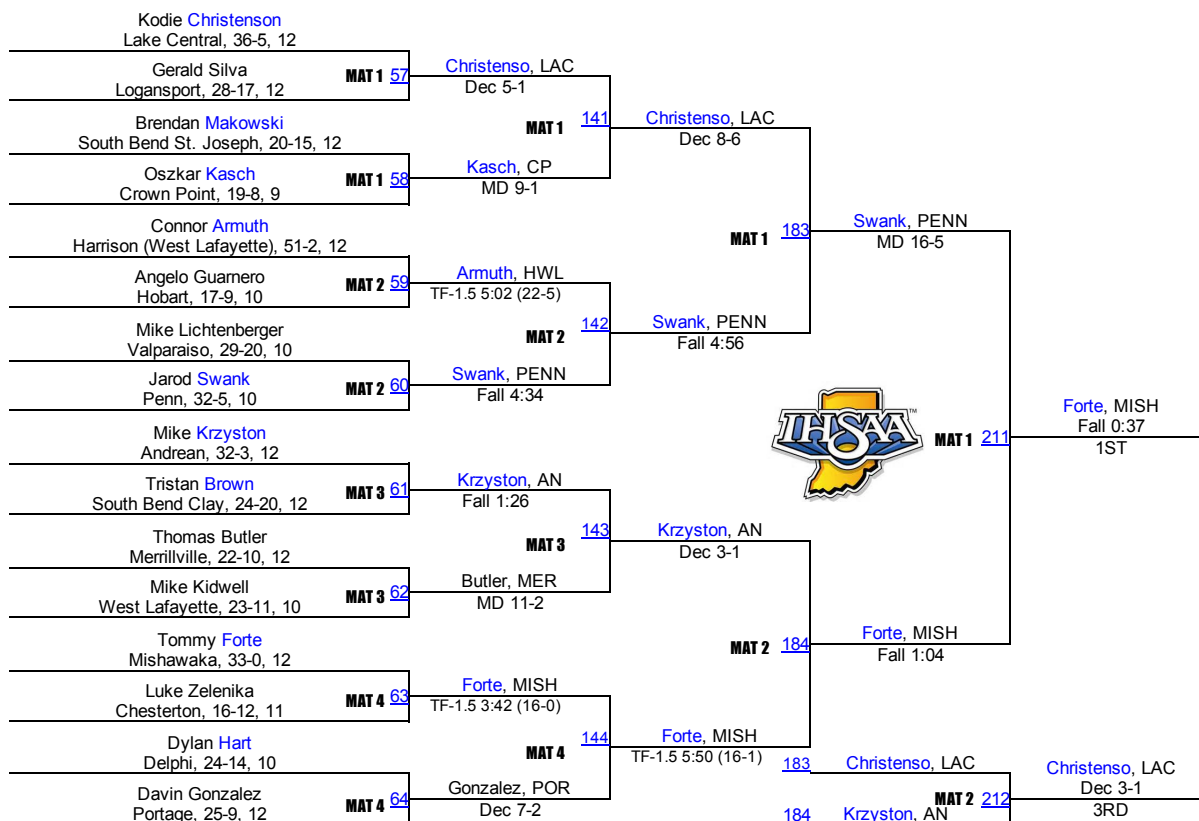

113

2015 IHSAA Semi-State @ Merrillville

120

2015 IHSAA Semi-State @ Merrillville

126

2015 IHSAA Semi-State @ Merrillville

2015 IHSAA Semi-State @ Merrillville

138

2015 IHSAA Semi-State @ Merrillville

145

2015 IHSAA Semi-State @ Merrillville

152

2015 IHSAA Semi-State @ Merrillville

160

2015 IHSAA Semi-State @ Merrillville

170