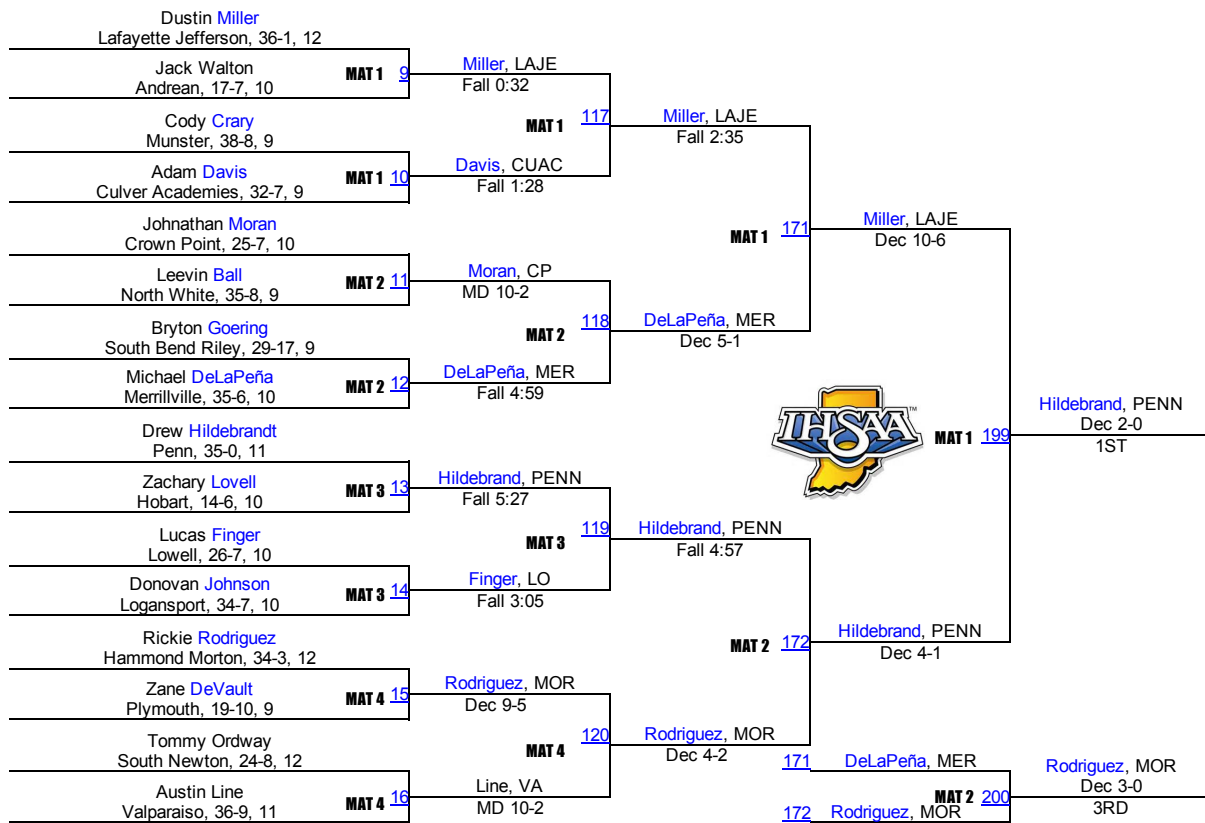

30. South Newton	0.0
30. Tippecanoe Valley	0.0
30. Triton	0.0
30. Twin Lakes	0.0
30. Wawasee	0.0
30. West Central	0.0
30. West Lafayette	0.0
30. Wheeler	0.0

2015 IHSAA Semi-State @ Merrillville

106

2015 IHSAA Semi-State @ Merrillville

113

2015 IHSAA Semi-State @ Merrillville

120

2015 IHSAA Semi-State @ Merrillville

126

2015 IHSAA Semi-State @ Merrillville

2015 IHSAA Semi-State @ Merrillville

138