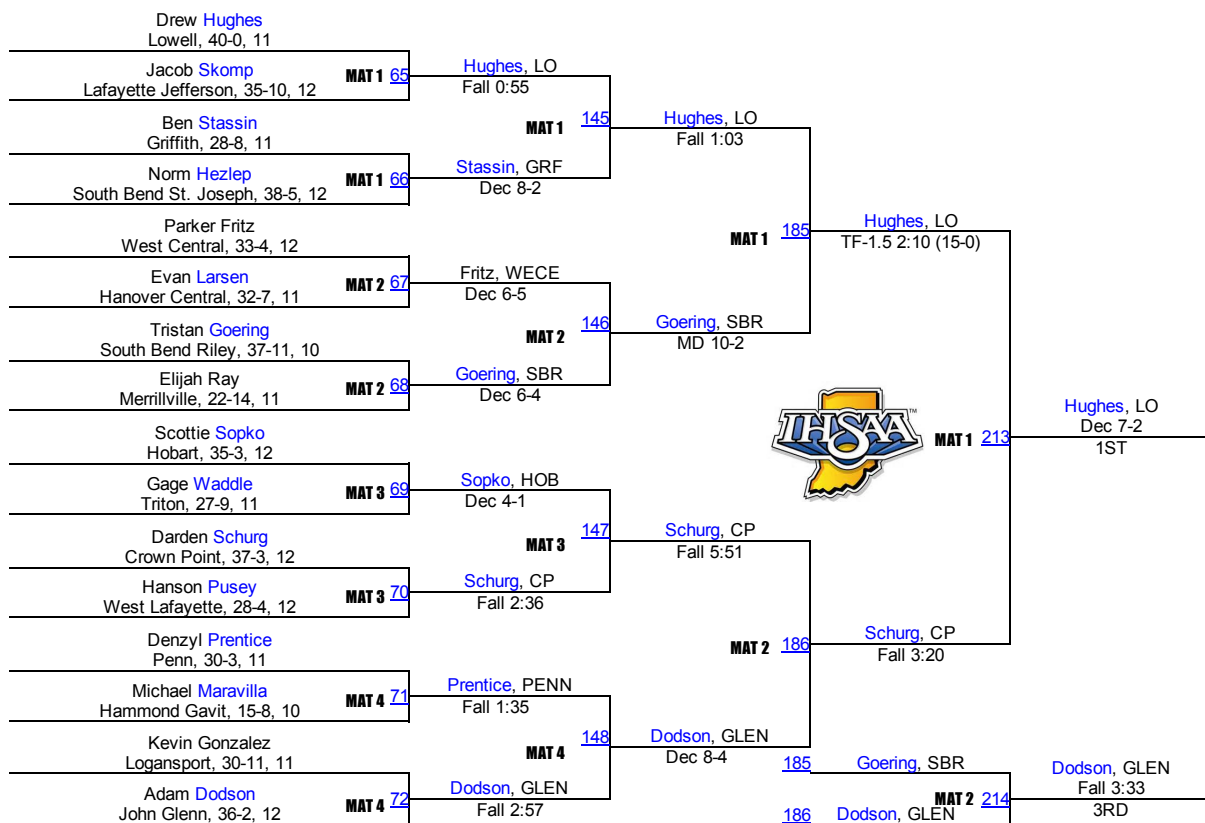

113

2015 IHSAA Semi-State @ Merrillville

120

2015 IHSAA Semi-State @ Merrillville

126

2015 IHSAA Semi-State @ Merrillville

2015 IHSAA Semi-State @ Merrillville

138

2015 IHSAA Semi-State @ Merrillville

145

2015 IHSAA Semi-State @ Merrillville

152

2015 IHSAA Semi-State @ Merrillville

160

2015 IHSAA Semi-State @ Merrillville

170