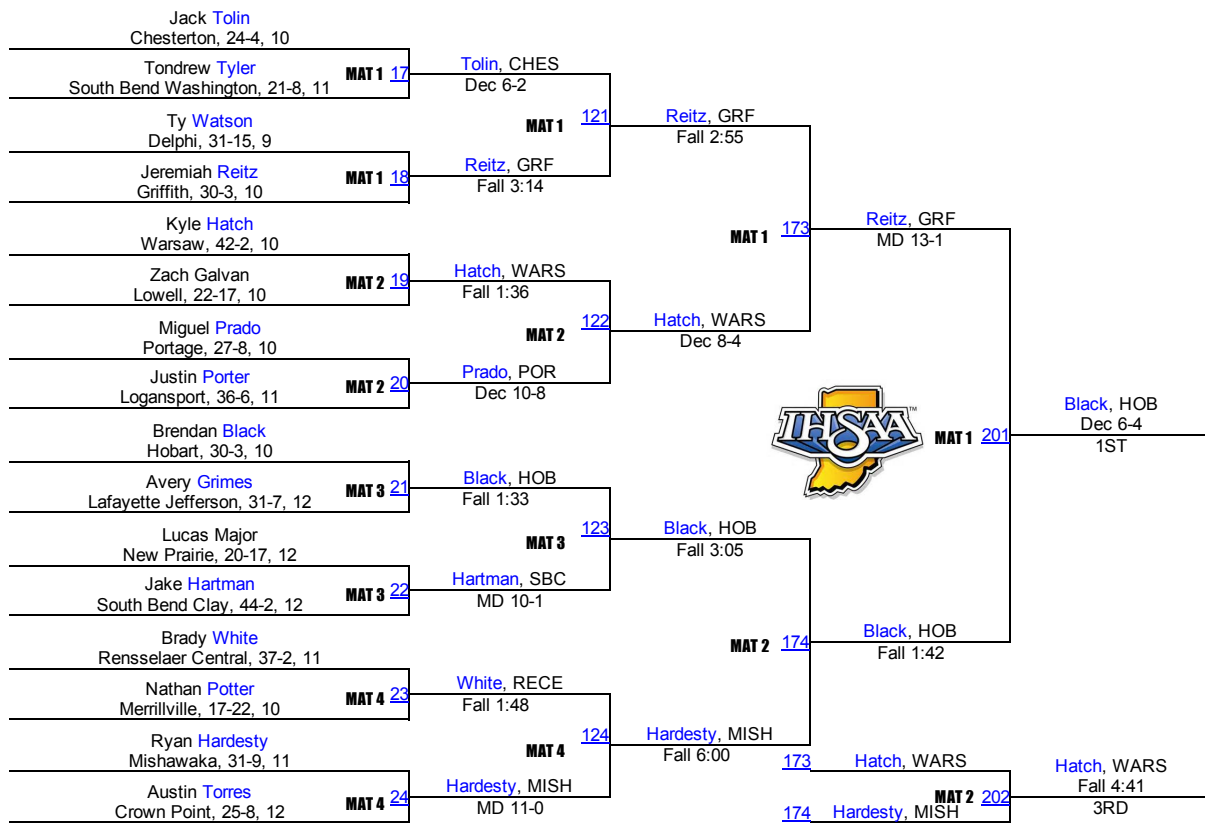

30. South Newton	0.0
30. Tippecanoe Valley	0.0
30. Triton	0.0
30. Twin Lakes	0.0
30. Wawasee	0.0
30. West Central	0.0
30. West Lafayette	0.0
30. Wheeler	0.0

2015 IHSAA Semi-State @ Merrillville

106

2015 IHSAA Semi-State @ Merrillville

113

2015 IHSAA Semi-State @ Merrillville

120

2015 IHSAA Semi-State @ Merrillville

126

2015 IHSAA Semi-State @ Merrillville

2015 IHSAA Semi-State @ Merrillville

138