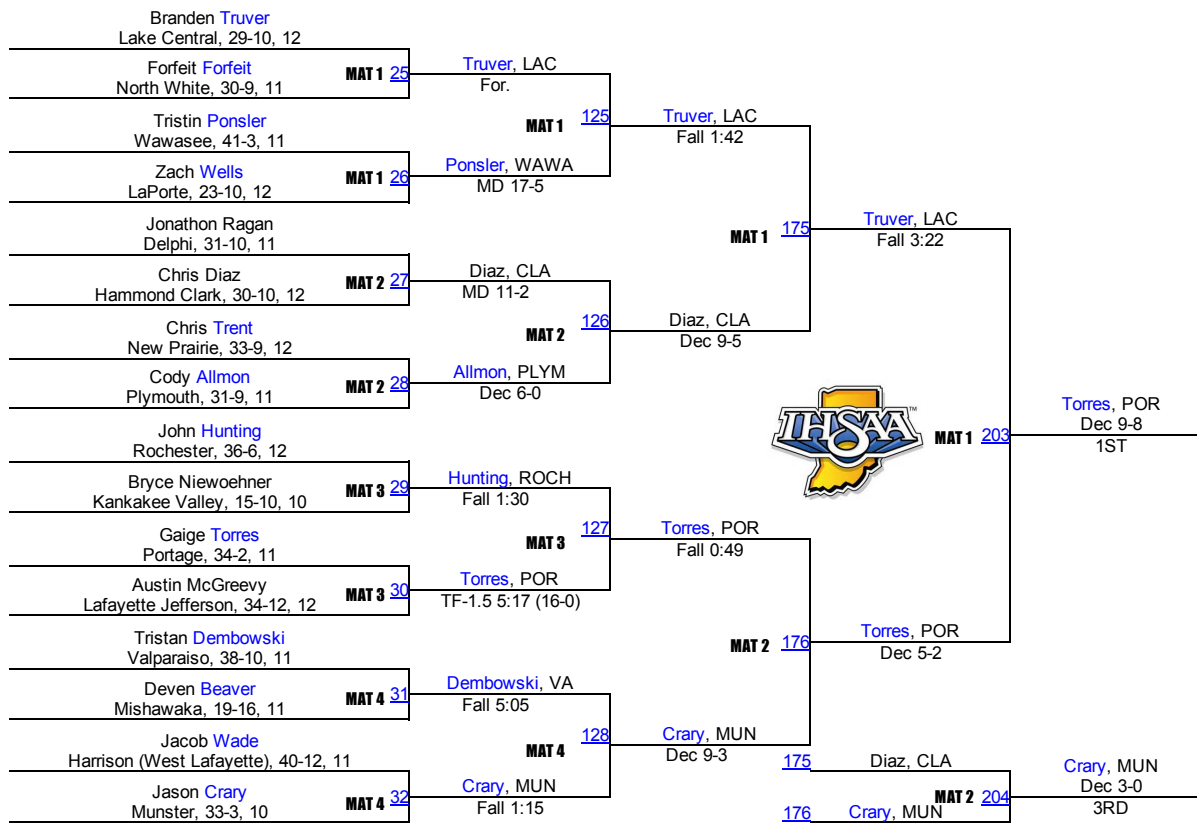

30. South Newton	0.0
30. Tippecanoe Valley	0.0
30. Triton	0.0
30. Twin Lakes	0.0
30. Wawasee	0.0
30. West Central	0.0
30. West Lafayette	0.0
30. Wheeler	0.0

2015 IHSAA Semi-State @ Merrillville

106

2015 IHSAA Semi-State @ Merrillville

113

2015 IHSAA Semi-State @ Merrillville

120

2015 IHSAA Semi-State @ Merrillville

126

2015 IHSAA Semi-State @ Merrillville

2015 IHSAA Semi-State @ Merrillville

138

2015 IHSAA Semi-State @ Merrillville

145

2015 IHSAA Semi-State @ Merrillville

152

2015 IHSAA Semi-State @ Merrillville

160

2015 IHSAA Semi-State @ Merrillville

170