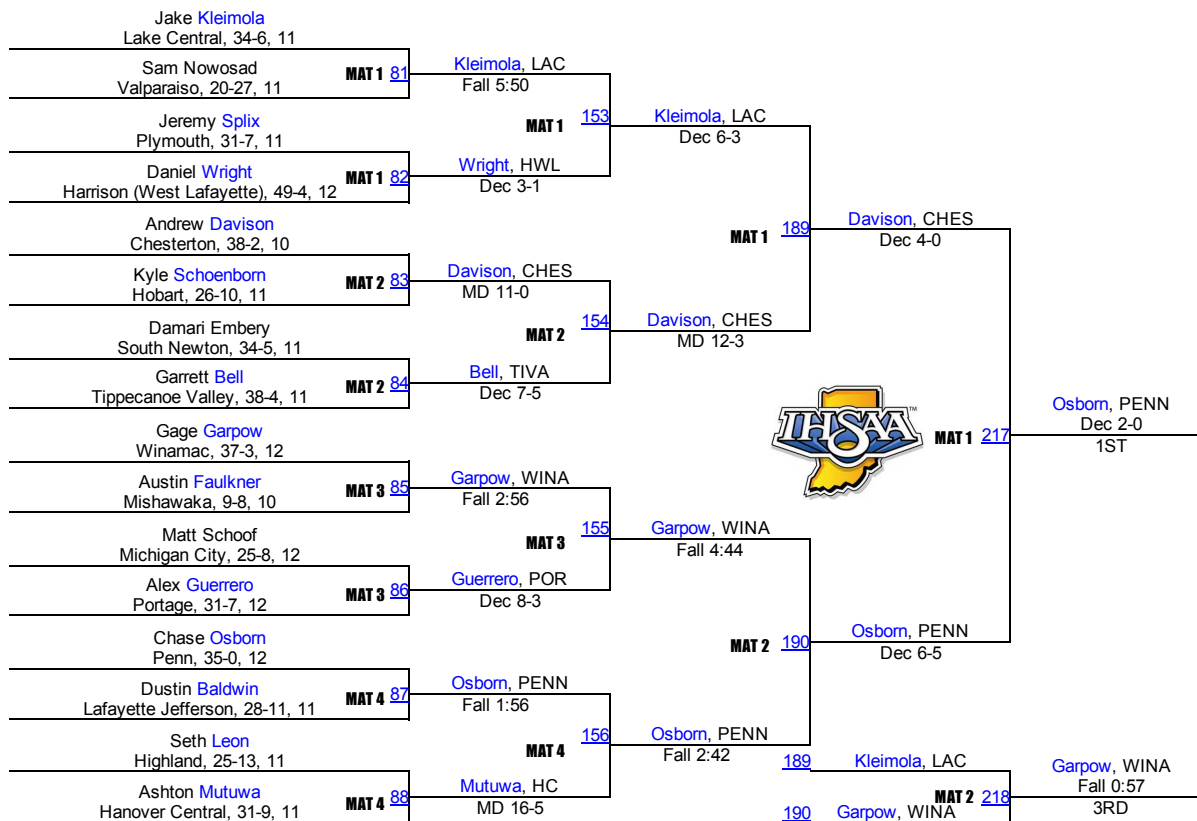

2015 IHSAA Semi-State @ Merrillville

182