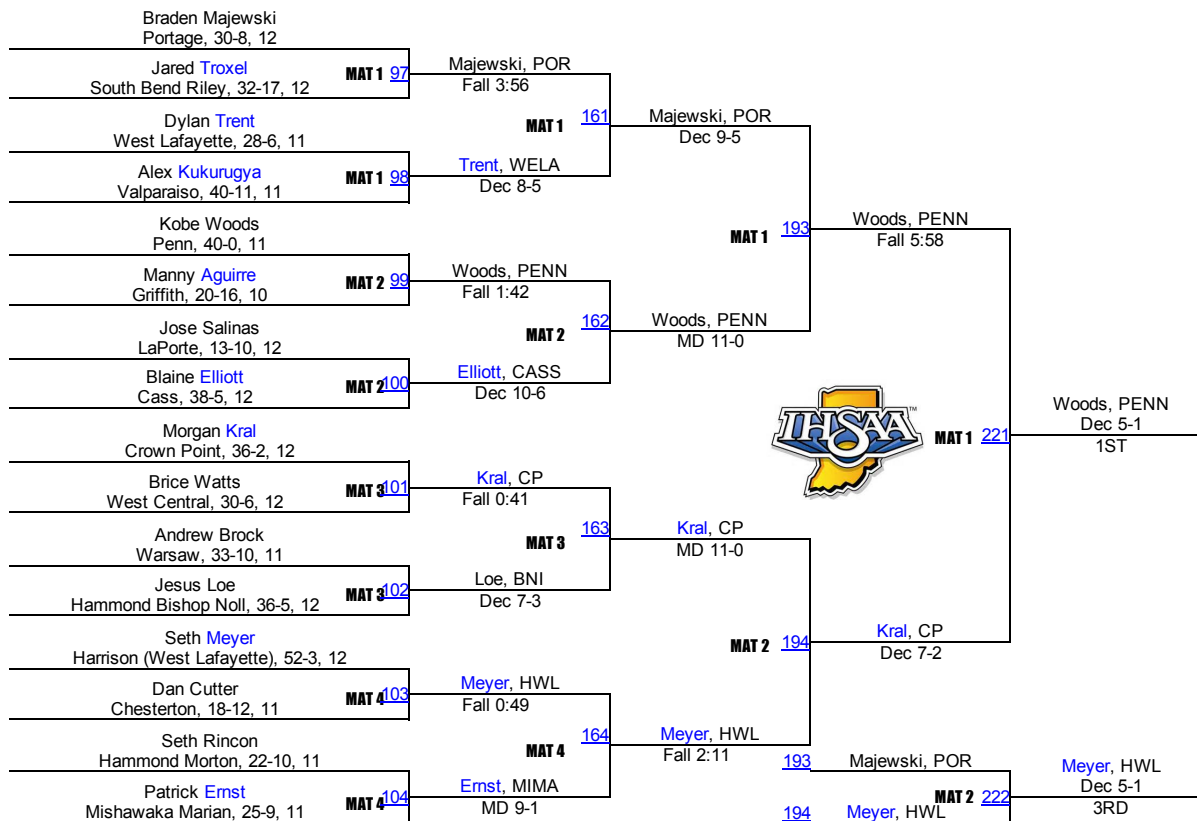

2015 IHSAA Semi-State @ Merrillville

145

2015 IHSAA Semi-State @ Merrillville

152

2015 IHSAA Semi-State @ Merrillville

160

2015 IHSAA Semi-State @ Merrillville

170

2015 IHSAA Semi-State @ Merrillville

182

2015 IHSAA Semi-State @ Merrillville

195

2015 IHSAA Semi-State @ Merrillville

220

2015 IHSAA Semi-State @ Merrillville

285