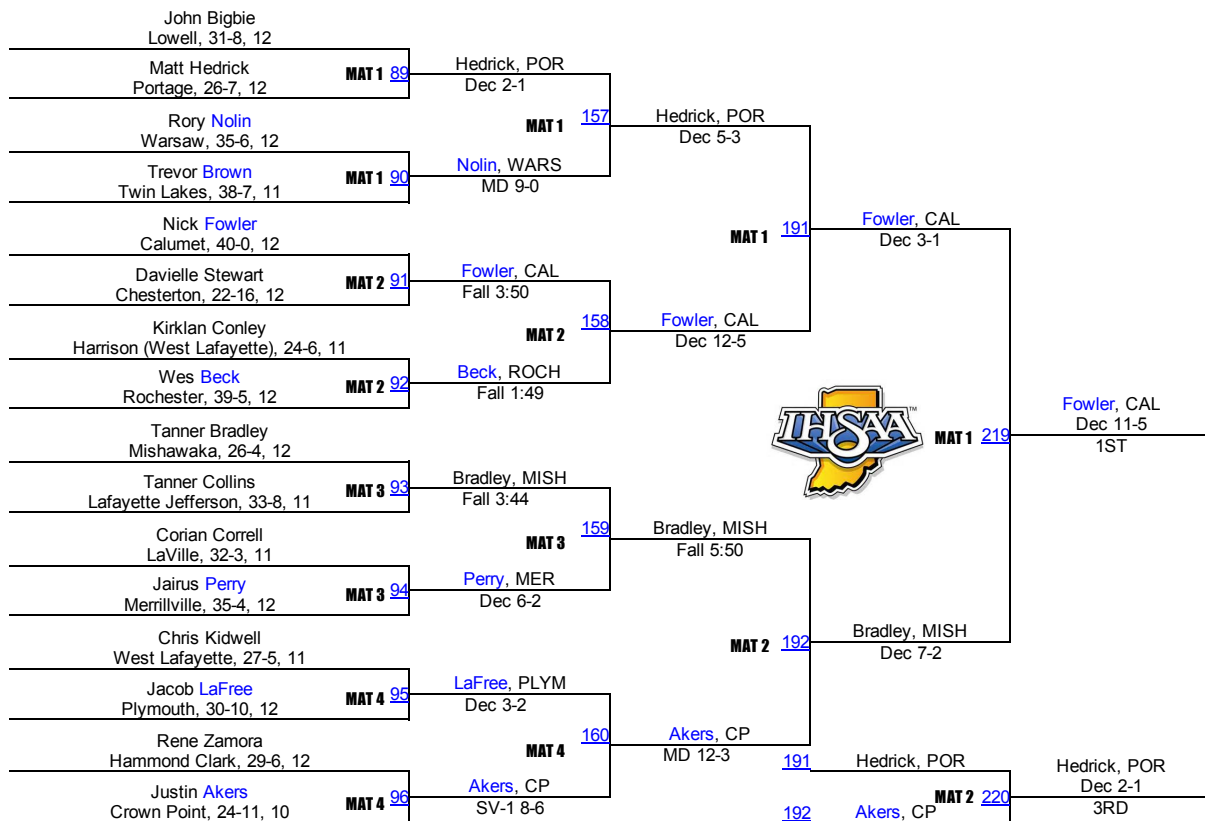

2015 IHSAA Semi-State @ Merrillville

195