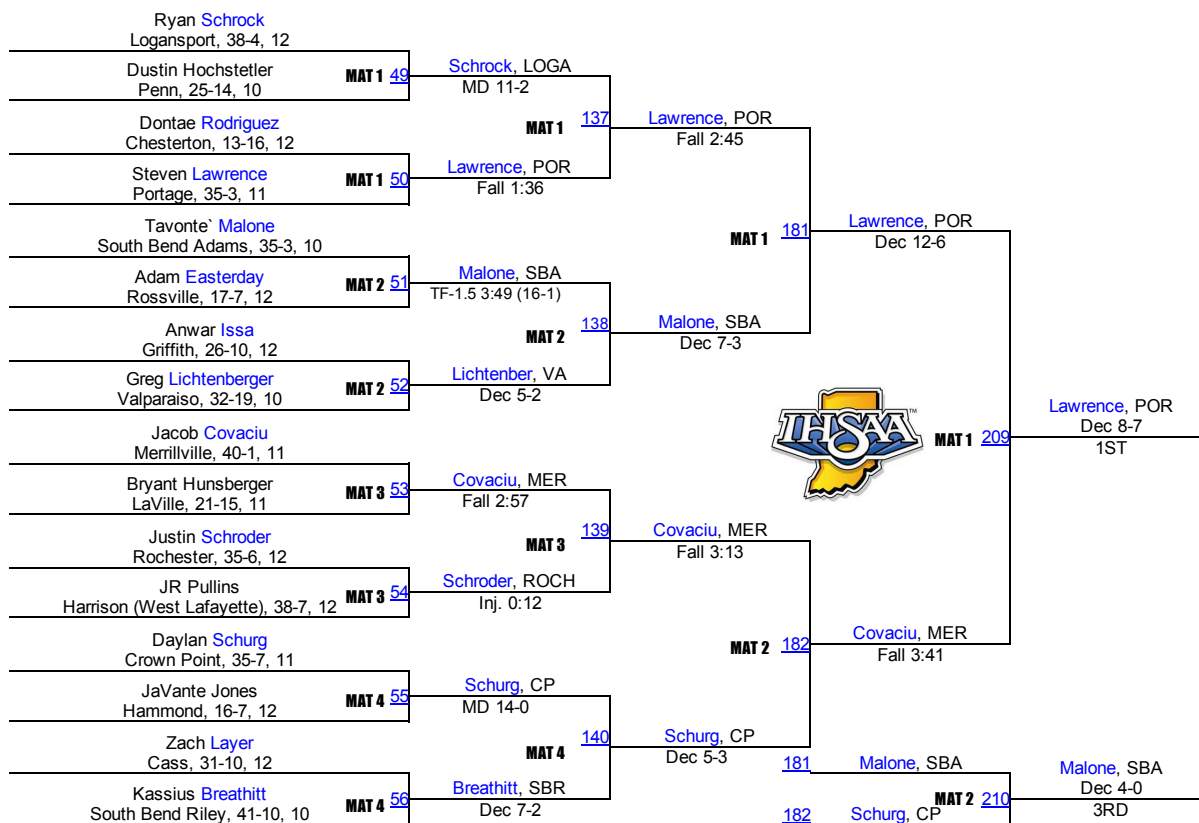

30. South Newton	0.0
30. Tippecanoe Valley	0.0
30. Triton	0.0
30. Twin Lakes	0.0
30. Wawasee	0.0
30. West Central	0.0
30. West Lafayette	0.0
30. Wheeler	0.0

2015 IHSAA Semi-State @ Merrillville

106

2015 IHSAA Semi-State @ Merrillville

113

2015 IHSAA Semi-State @ Merrillville

120

2015 IHSAA Semi-State @ Merrillville

126

2015 IHSAA Semi-State @ Merrillville

2015 IHSAA Semi-State @ Merrillville

138

2015 IHSAA Semi-State @ Merrillville

145

2015 IHSAA Semi-State @ Merrillville

152

2015 IHSAA Semi-State @ Merrillville

160

2015 IHSAA Semi-State @ Merrillville

170