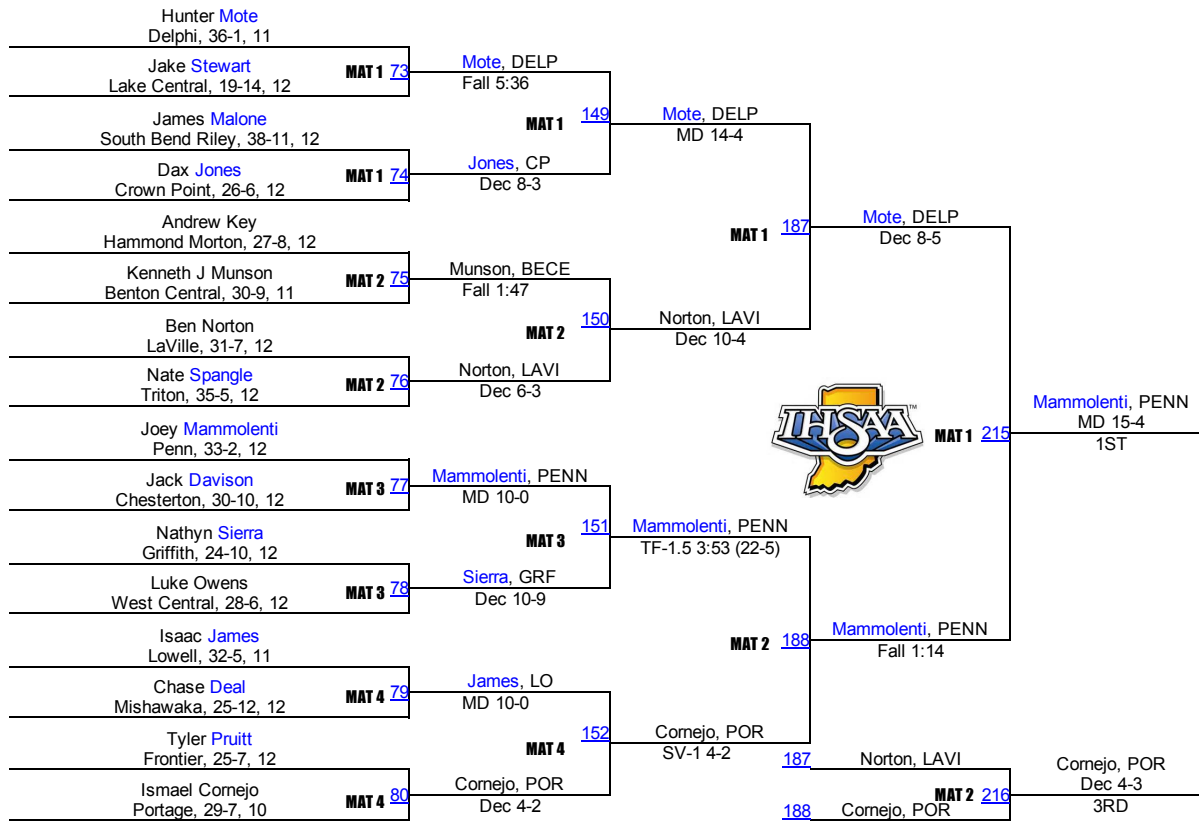

113

2015 IHSAA Semi-State @ Merrillville

120

2015 IHSAA Semi-State @ Merrillville

126

2015 IHSAA Semi-State @ Merrillville

2015 IHSAA Semi-State @ Merrillville

138

2015 IHSAA Semi-State @ Merrillville

145

2015 IHSAA Semi-State @ Merrillville

152

2015 IHSAA Semi-State @ Merrillville

160

2015 IHSAA Semi-State @ Merrillville

170