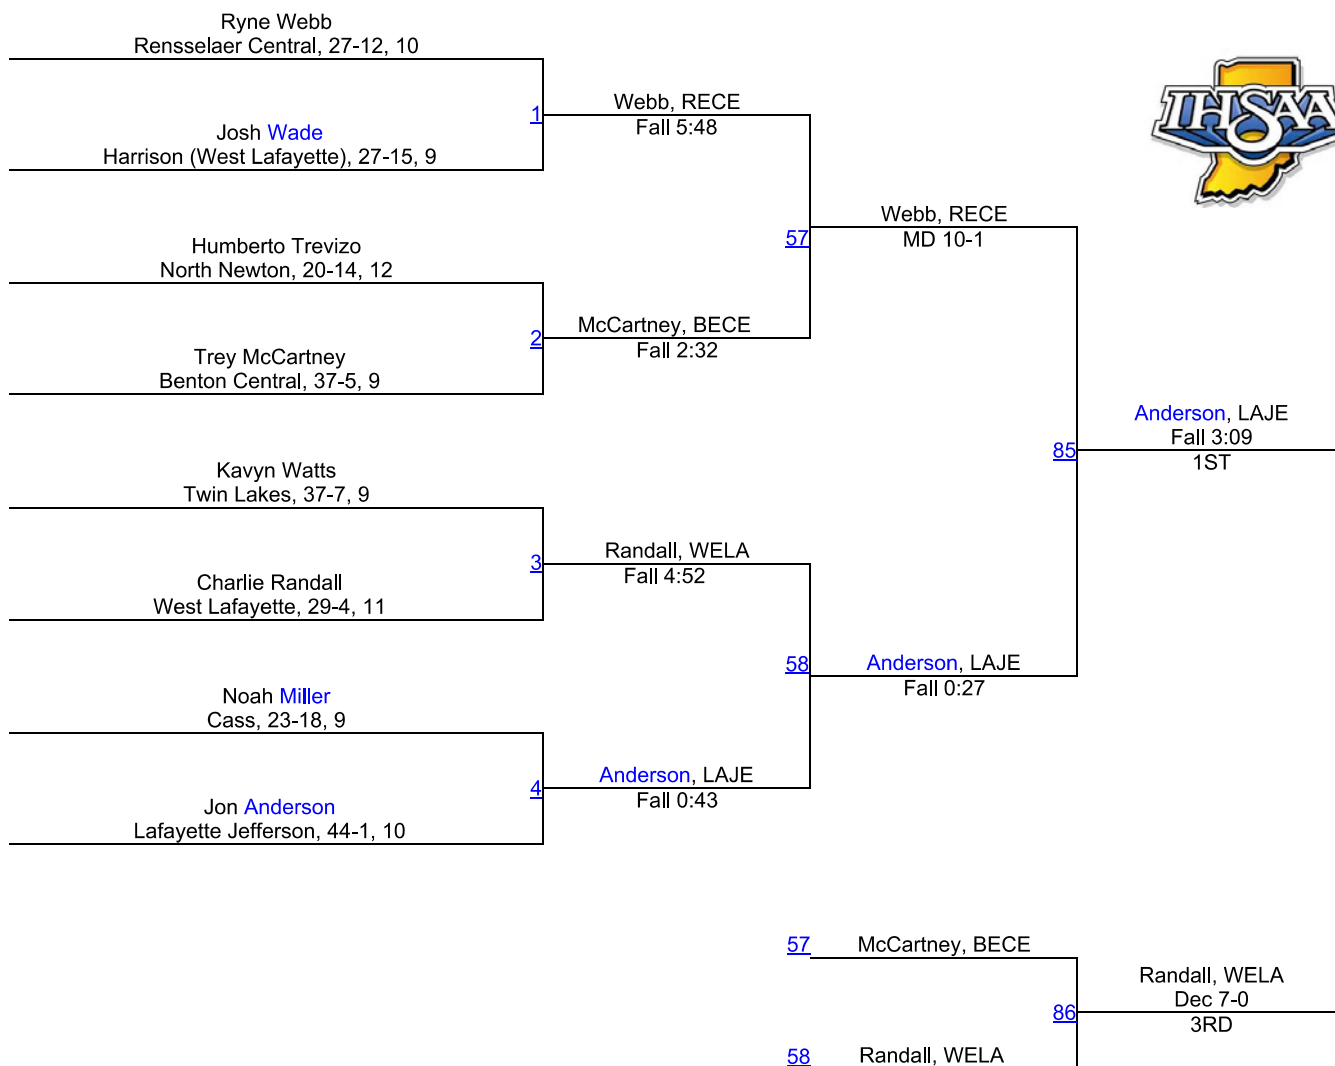

Team Scores

1.	Harrison (West Lafayette)	122.0
2.	Lafayette Jefferson	117.0
3.	West Lafayette	88.5
4.	Logansport	68.0
5.	Delphi	67.5
6.	Benton Central	59.0
7.	West Central	48.0
8.	Cass	38.0
9.	Rensselaer Central	37.0
10.	Twin Lakes	29.0
11.	McCutcheon	28.0
12.	Winamac	23.5
13.	South Newton	20.0
14.	North White	18.0
15.	Frontier	9.0
16.	Rossville	8.0
17.	North Newton	0.0
17.	Pioneer	0.0