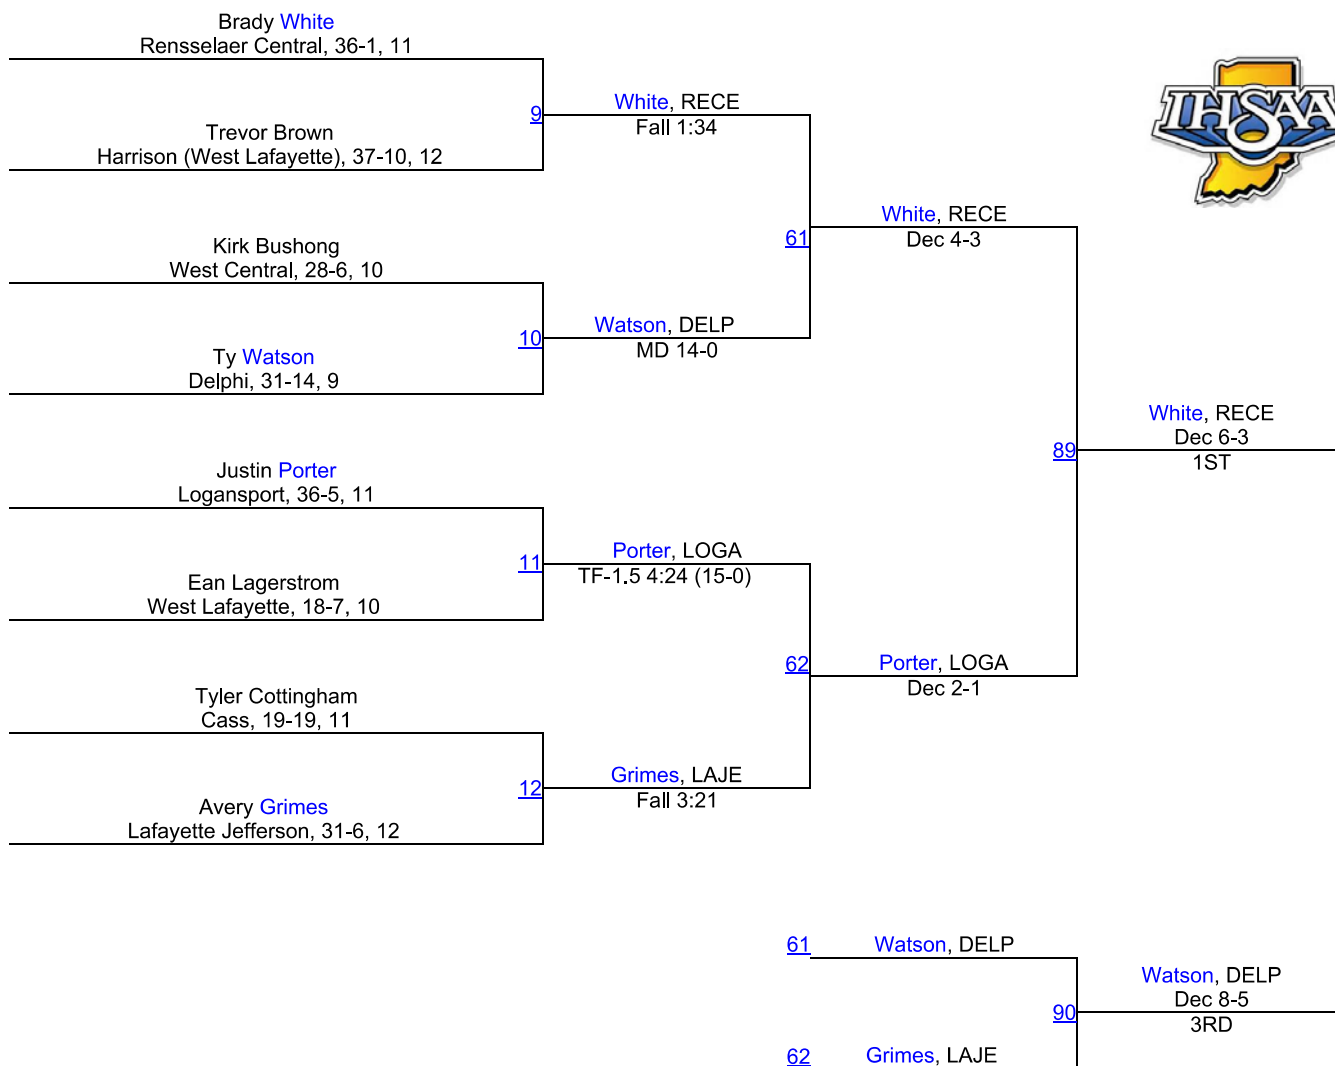

IHSAA Regional @ Logansport

120