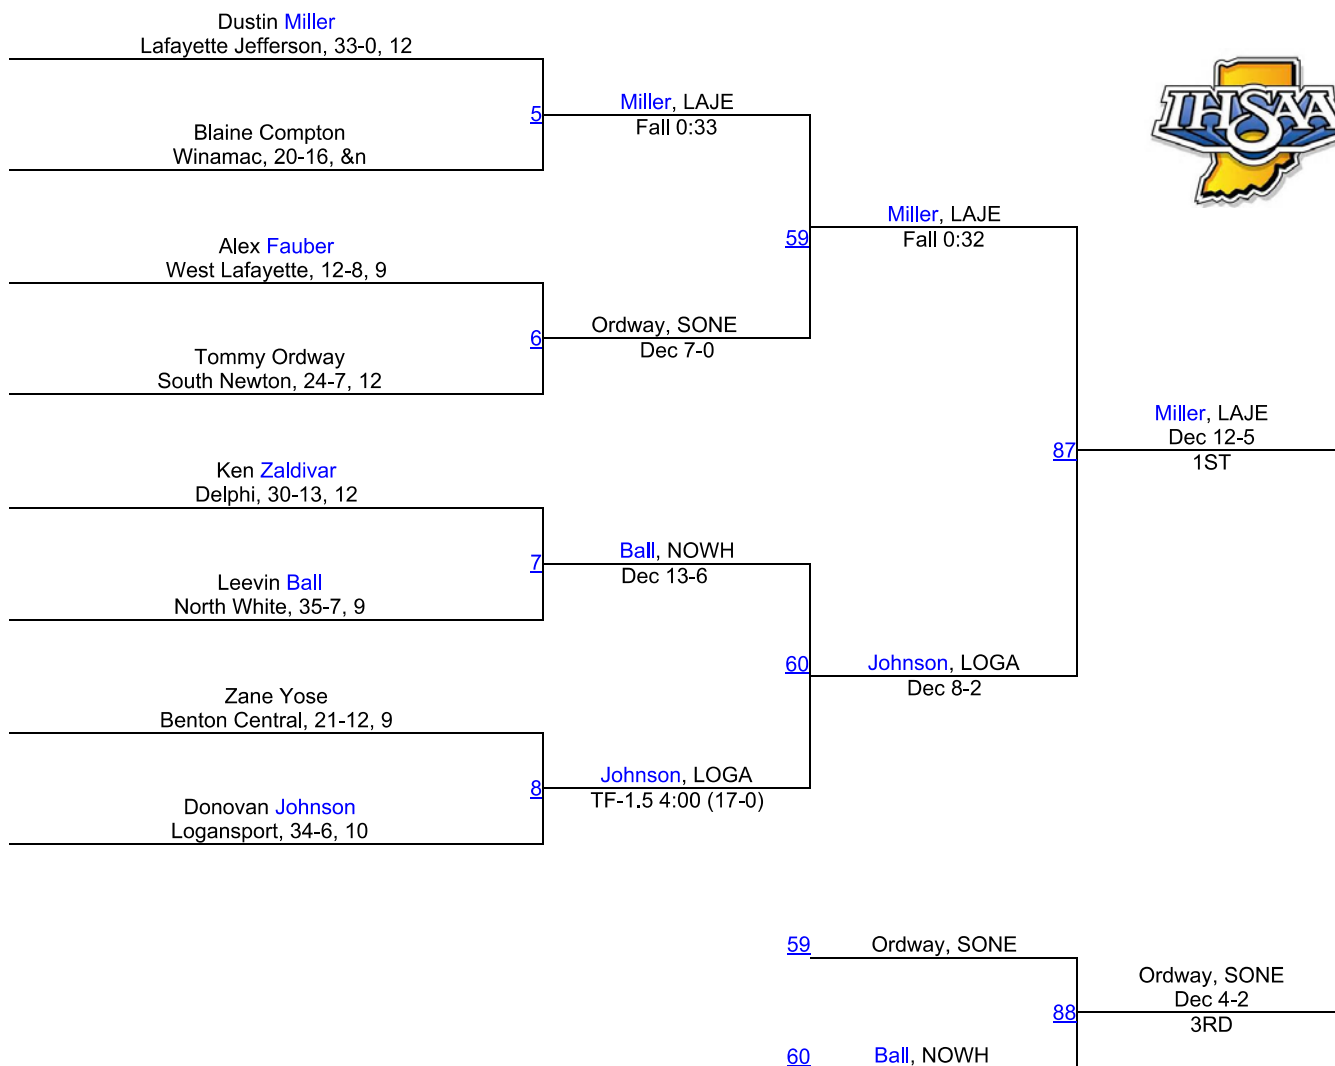

IHSAA Regional @ Logansport

113