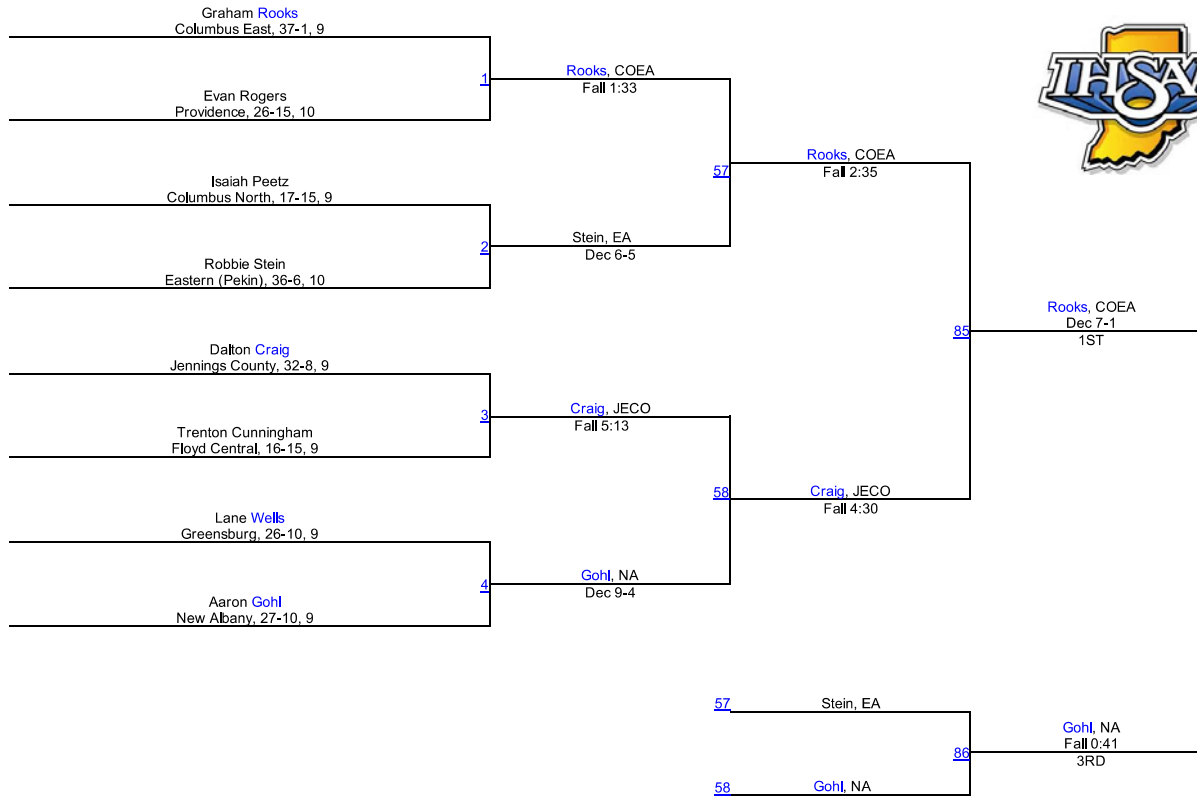

Team Scores

1.	Jennings County	172.0
2.	New Albany	122.5
3.	Columbus East	87.0
4.	Floyd Central	72.0
5.	Madison	52.0
6.	Greensburg	46.5
7.	Brown County	41.0
8.	New Washington	34.0
9.	Jeffersonville	30.0
10.	Charlestown	27.5
11.	Columbus North	27.0
12.	Providence	18.0
13.	Scottsburg	14.0
14.	Corydon Central	11.0
15.	Eastern (Pekin)	6.0
16.	Seymour	0.0
16.	Southwestern (Hanover)	0.0

IHSAA Regional @ Jeffersonville

106

IHSAA Regional @ Jeffersonville

113

IHSAA Regional @ Jeffersonville

120

IHSAA Regional @ Jeffersonville

126