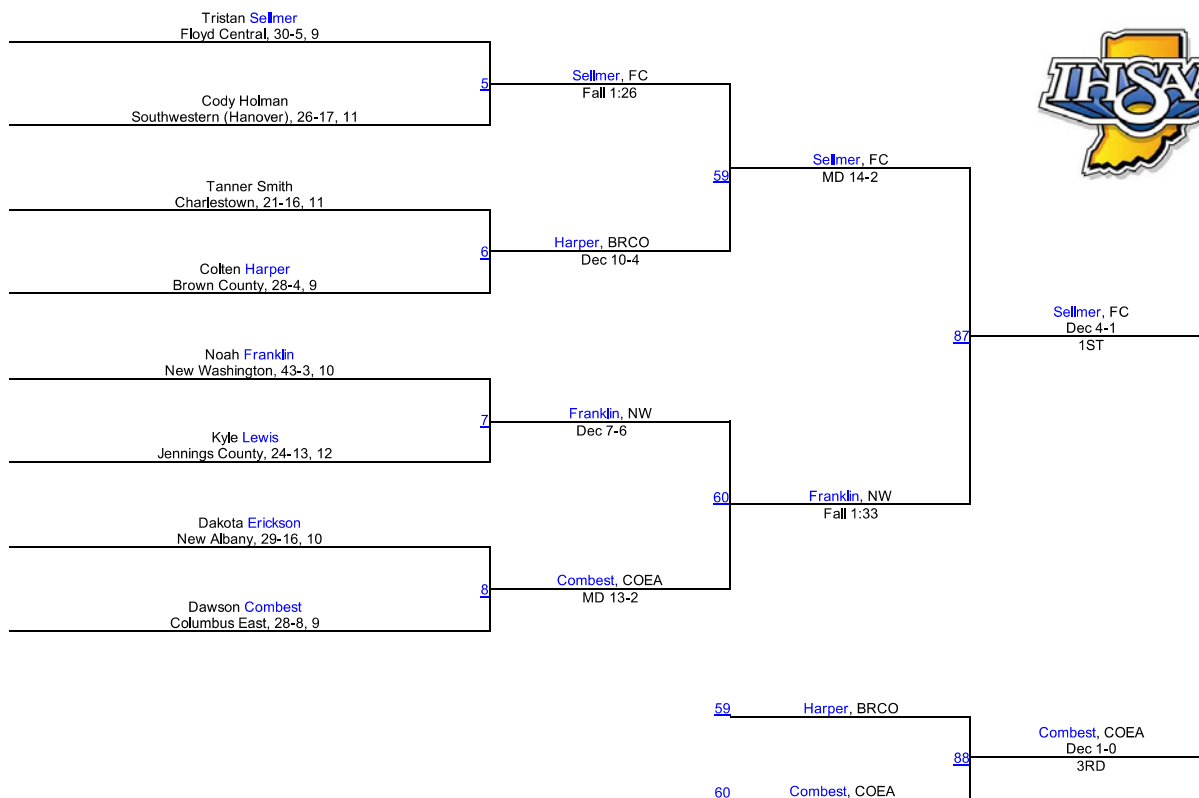

IHSAA Regional @ Jeffersonville

113