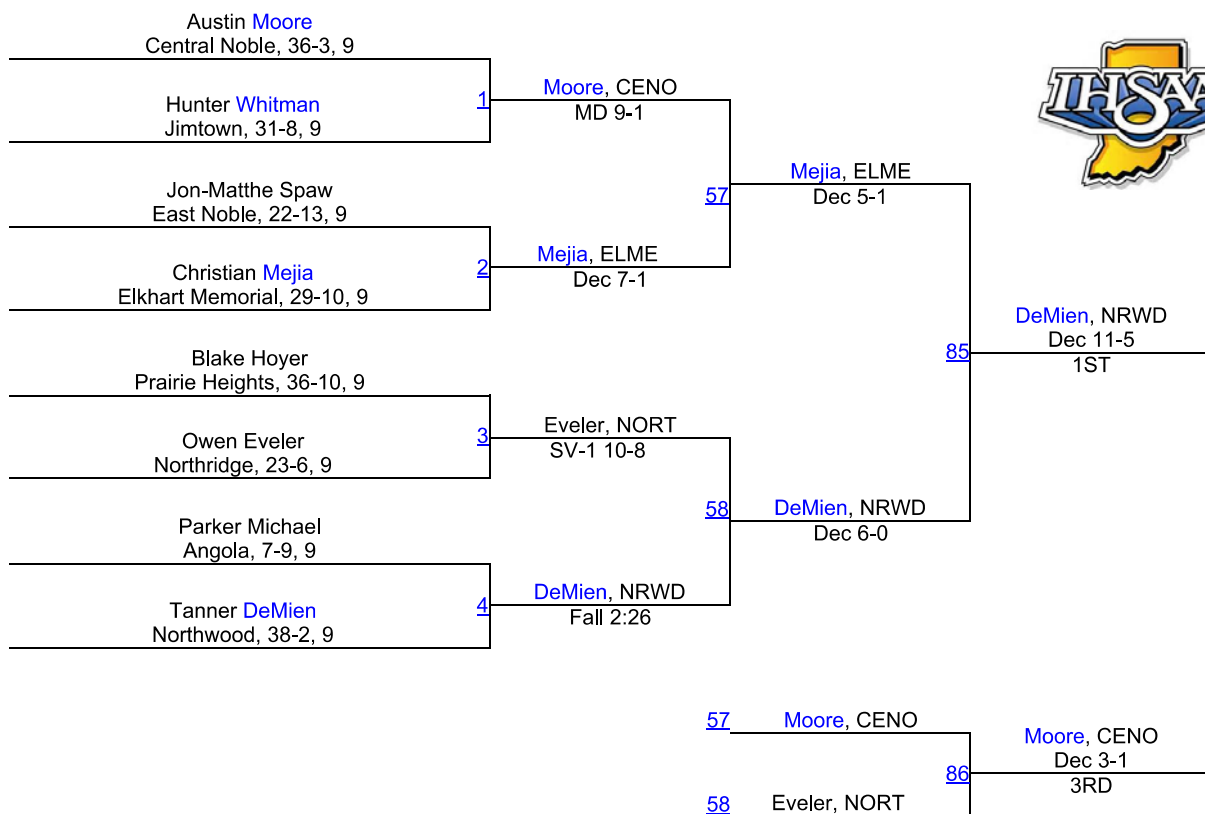

Team Scores

1.	Elkhart Memorial	128.0
2.	East Noble	105.0
3.	Prairie Heights	103.5
4.	Jimtown	89.5
5.	Elkhart Central	57.0
6.	Northwood	54.0
7.	West Noble	53.0
8.	Goshen	46.0
9.	Lakeland	33.0
10.	DeKalb	28.0
11.	Fairfield	24.0
12.	Central Noble	21.0
13.	Northridge	20.0
14.	Fremont	12.0
15.	Angola	0.0
15.	Concord	0.0
15.	Westview	0.0

IHSAA Regional @ Goshen

106

IHSAA Regional @ Goshen

113

IHSAA Regional @ Goshen

120

IHSAA Regional @ Goshen

126