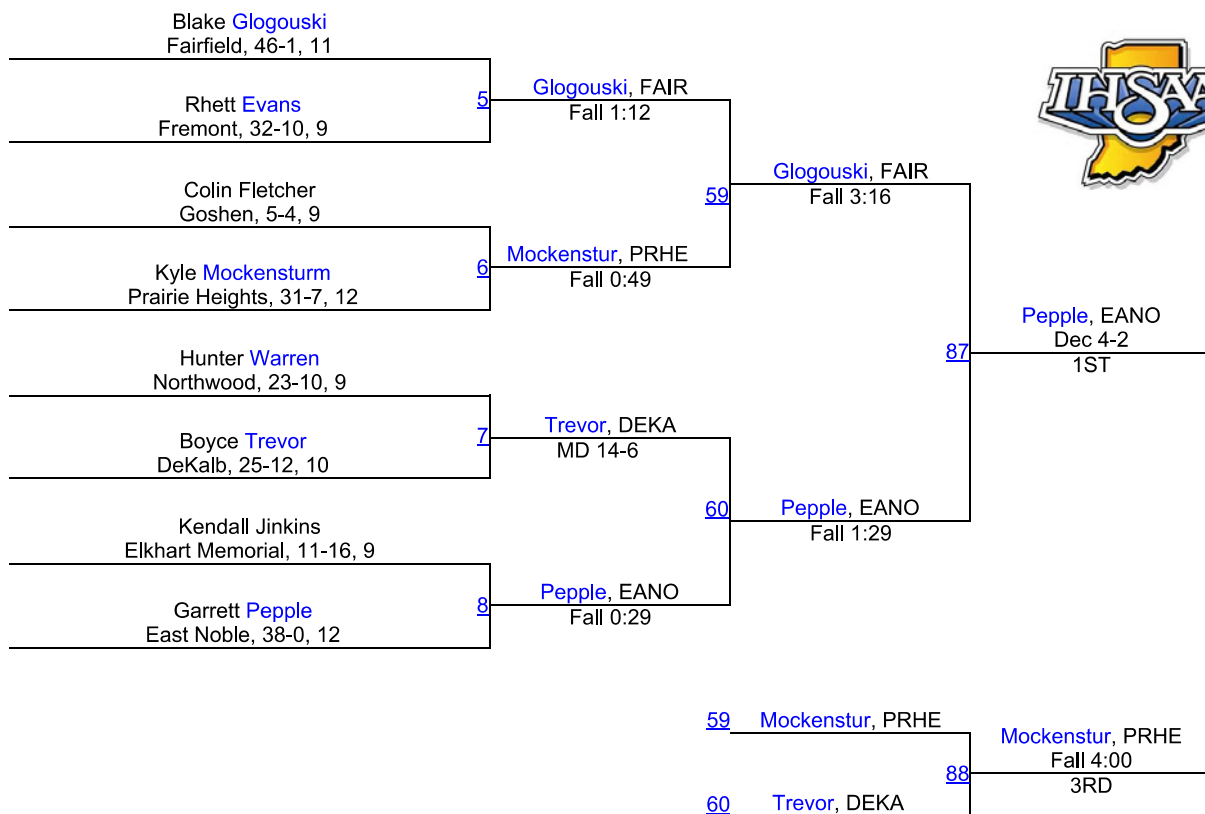

IHSAA Regional @ Goshen

113