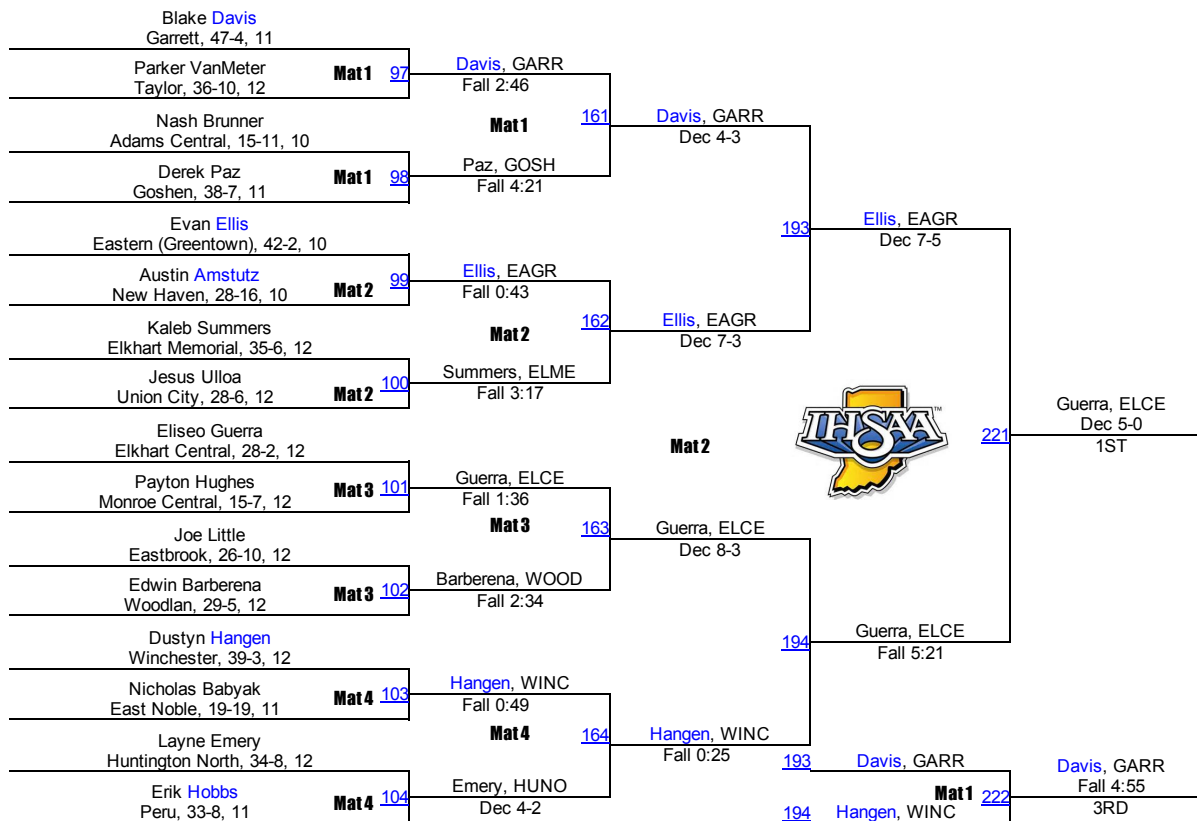

2015 IHSAA Semi-State @ Fort Wayne

170

2015 IHSAA Semi-State @ Fort Wayne

182

2015 IHSAA Semi-State @ Fort Wayne

195

2015 IHSAA Semi-State @ Fort Wayne

220