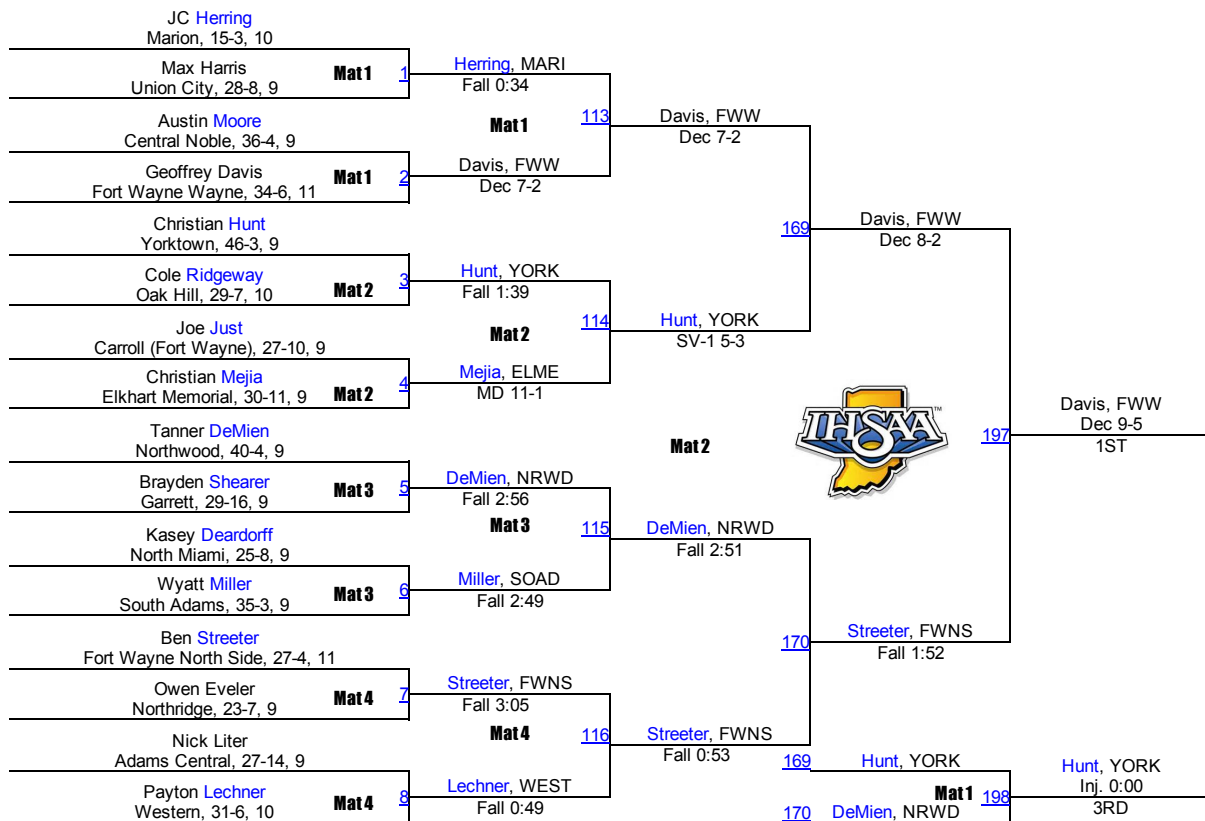

Team Scores

1.	Yorktown	129.5
2.	East Noble	65.5
3.	Delta	59.5
4.	Bellmont	39.0
4.	Columbia City	39.0
6.	Carroll (Fort Wayne)	34.0
7.	Elkhart Memorial	32.0
8.	Adams Central	23.0
9.	Fort Wayne Snider	22.0
9.	Garrett	22.0
11.	South Adams	21.0
12.	Elkhart Central	20.0
12.	Jimtown	20.0
12.	Western	20.0
15.	Leo	19.0
15.	Manchester	19.0
17.	Fort Wayne North Side	18.0
17.	Fort Wayne Wayne	18.0
19.	Fairfield	16.0
19.	New Haven	16.0
19.	North Miami	16.0
22.	Eastern (Greentown)	14.0
22.	Peru	14.0
24.	Huntington North	10.0
25.	Kokomo	9.0
26.	Northwood	8.0
26.	Winchester	8.0
28.	Prairie Heights	7.5
29.	Fort Wayne Concordia Lutheran	7.0
30.	Jay County	6.0
30.	West Noble	6.0
32.	Central Noble	0.0
32.	Churubusco	0.0
32.	Daleville	0.0
32.	DeKalb	0.0
32.	Eastbrook	0.0
32.	Eastside	0.0
32.	Fort Wayne Bishop Luers	0.0
32.	Fremont	0.0
32.	Goshen	0.0
32.	Heritage	0.0
32.	Homestead	0.0
32.	Lakeland	0.0
32.	Marion	0.0
32.	Monroe Central	0.0
32.	Muncie Central	0.0
32.	Northfield	0.0
32.	Northridge	0.0
32.	Northwestern	0.0
32.	Oak Hill	0.0
32.	Southern Wells	0.0
32.	Taylor	0.0

32. Union City	0.0
32. Wabash	0.0
32. Woodlan	0.0

2015 IHSAA Semi-State @ Fort Wayne

2015 IHSAA Semi-State @ Fort Wayne

2015 IHSAA Semi-State @ Fort Wayne

120

2015 IHSAA Semi-State @ Fort Wayne

126

2015 IHSAA Semi-State @ Fort Wayne