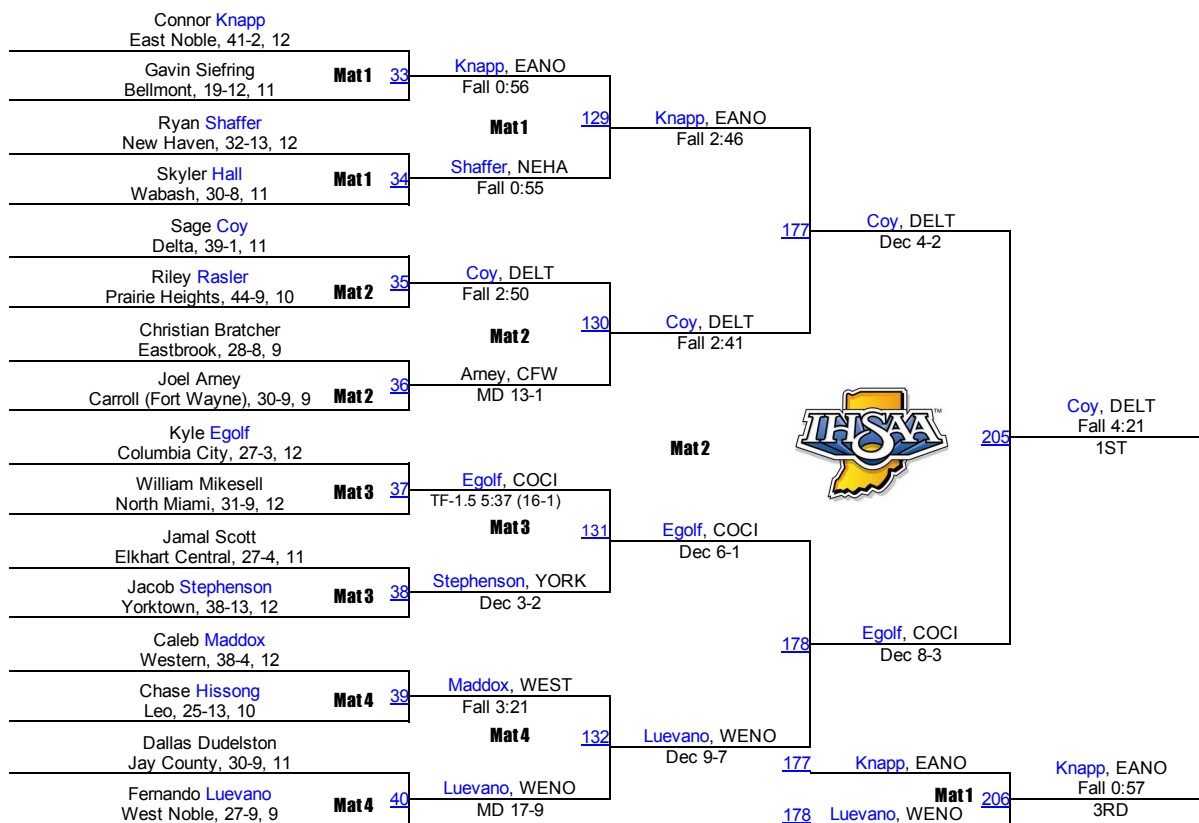

2015 IHSAA Semi-State @ Fort Wayne

132