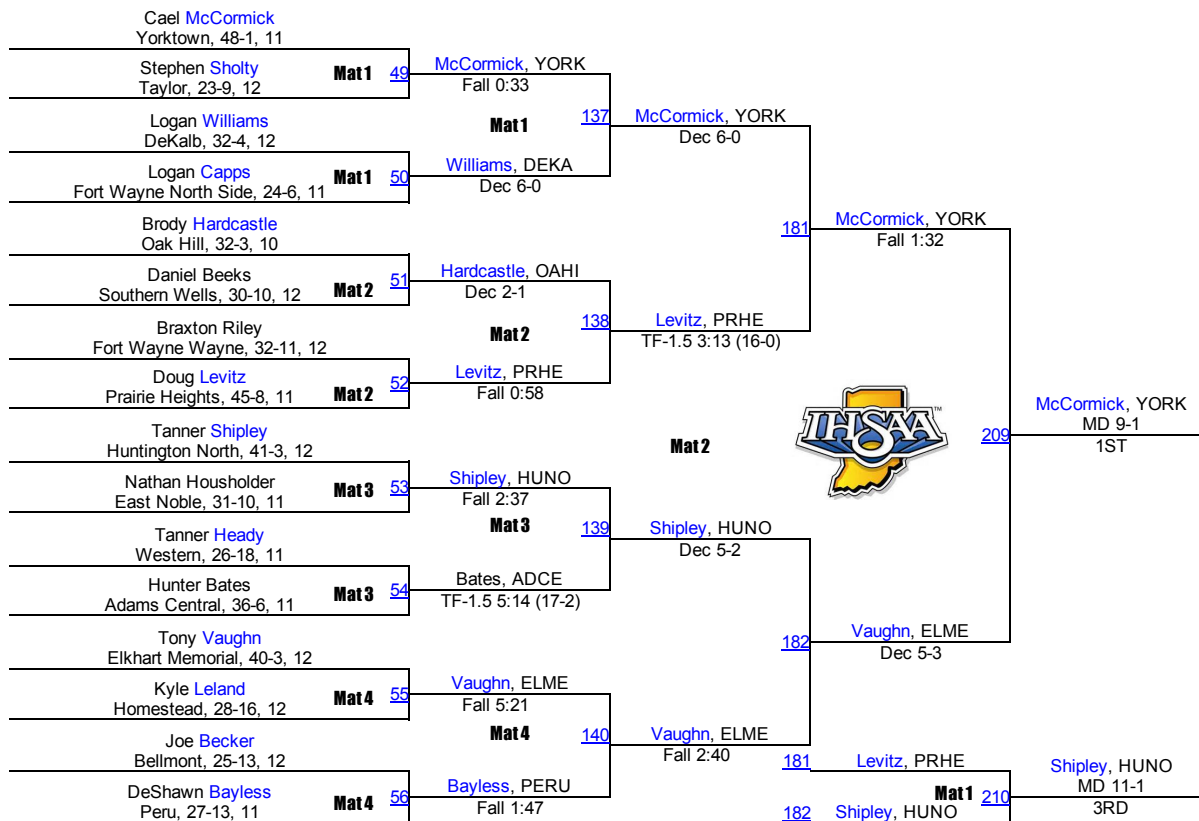

32. Union City	0.0
32. Wabash	0.0
32. Woodlan	0.0

2015 IHSAA Semi-State @ Fort Wayne

2015 IHSAA Semi-State @ Fort Wayne

2015 IHSAA Semi-State @ Fort Wayne

120

2015 IHSAA Semi-State @ Fort Wayne

126

2015 IHSAA Semi-State @ Fort Wayne

132

2015 IHSAA Semi-State @ Fort Wayne

2015 IHSAA Semi-State @ Fort Wayne

145

2015 IHSAA Semi-State @ Fort Wayne

152

2015 IHSAA Semi-State @ Fort Wayne

160