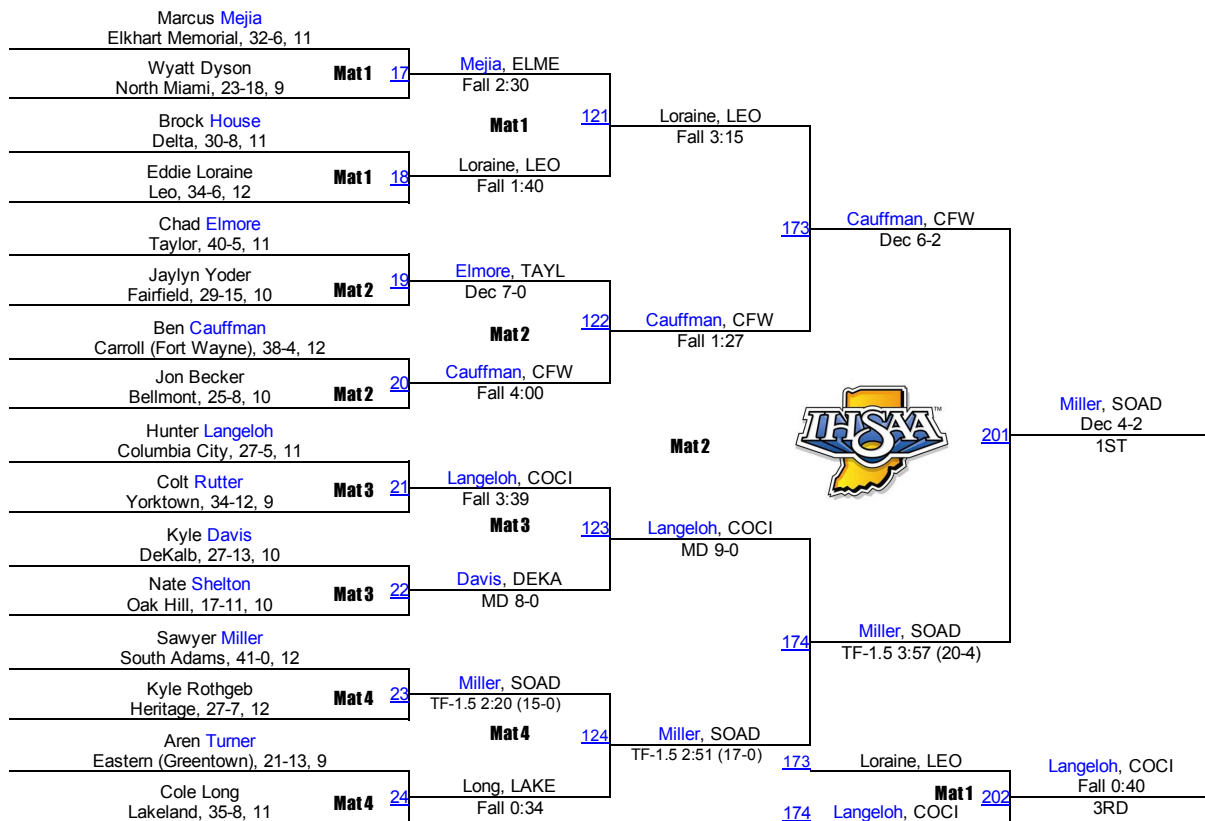

32. Union City	0.0
32. Wabash	0.0
32. Woodlan	0.0

2015 IHSAA Semi-State @ Fort Wayne

2015 IHSAA Semi-State @ Fort Wayne

2015 IHSAA Semi-State @ Fort Wayne

120

2015 IHSAA Semi-State @ Fort Wayne

126

2015 IHSAA Semi-State @ Fort Wayne