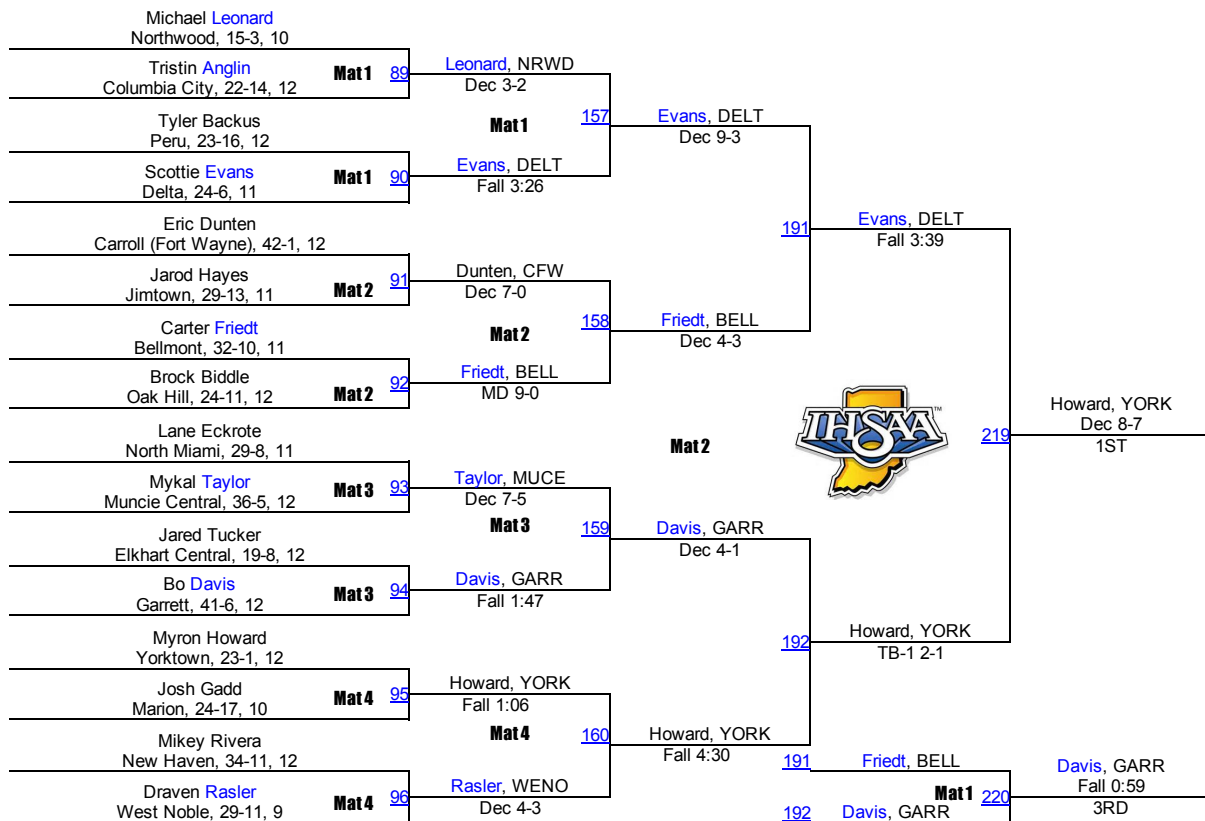

2015 IHSAA Semi-State @ Fort Wayne

170

2015 IHSAA Semi-State @ Fort Wayne

182

2015 IHSAA Semi-State @ Fort Wayne

195

2015 IHSAA Semi-State @ Fort Wayne

220