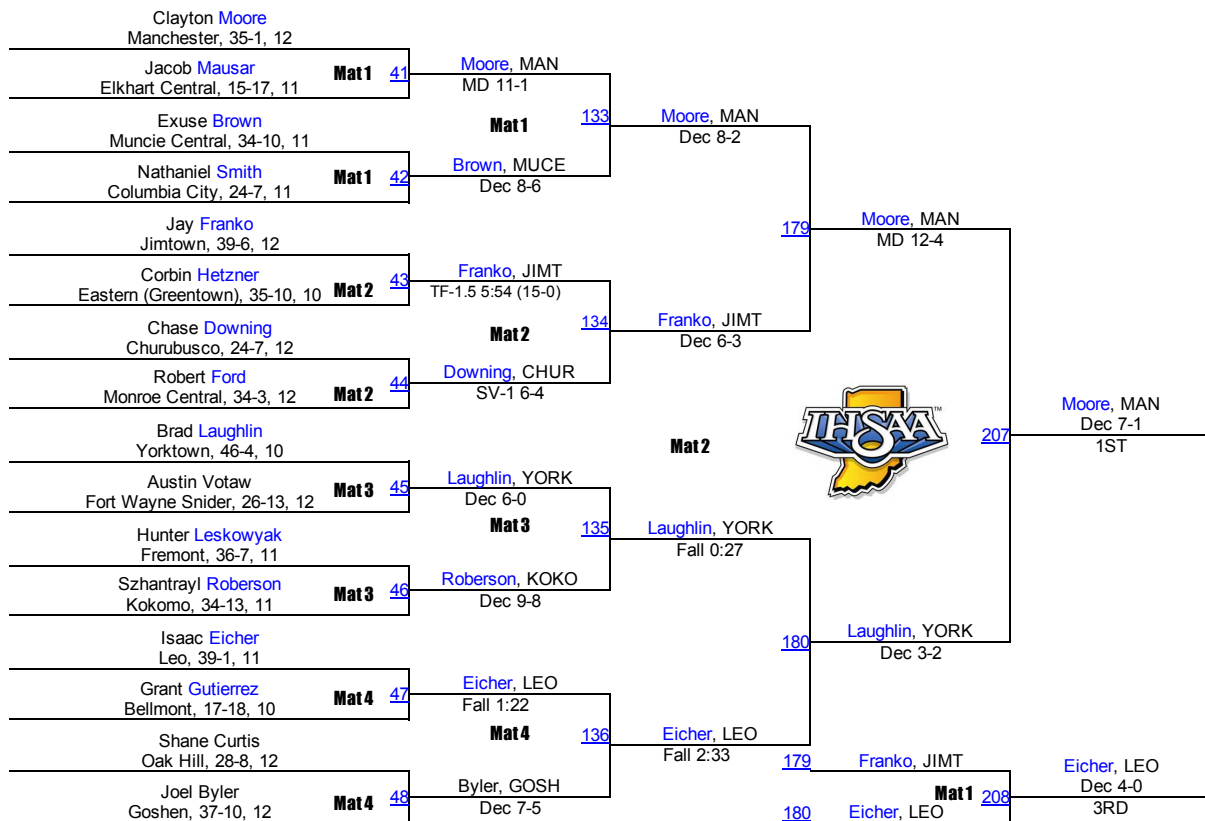

2015 IHSAA Semi-State @ Fort Wayne