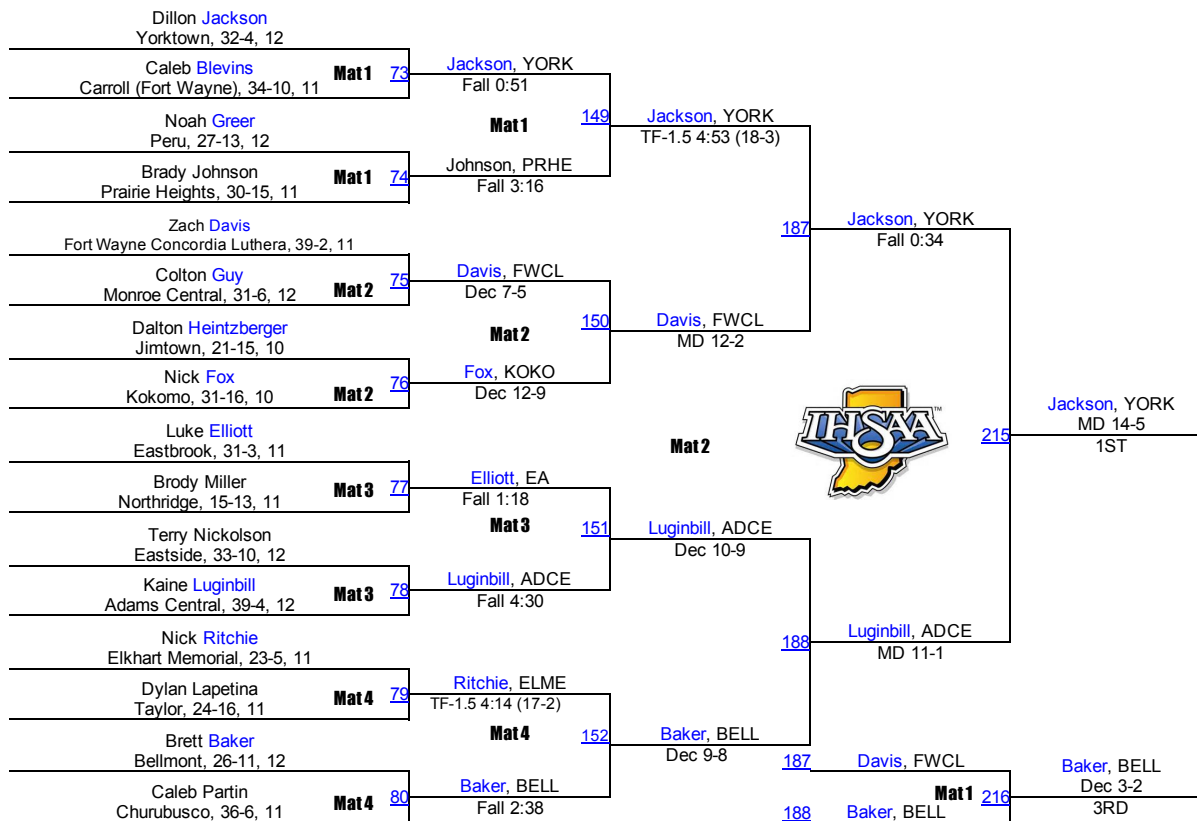

2015 IHSAA Semi-State @ Fort Wayne

170