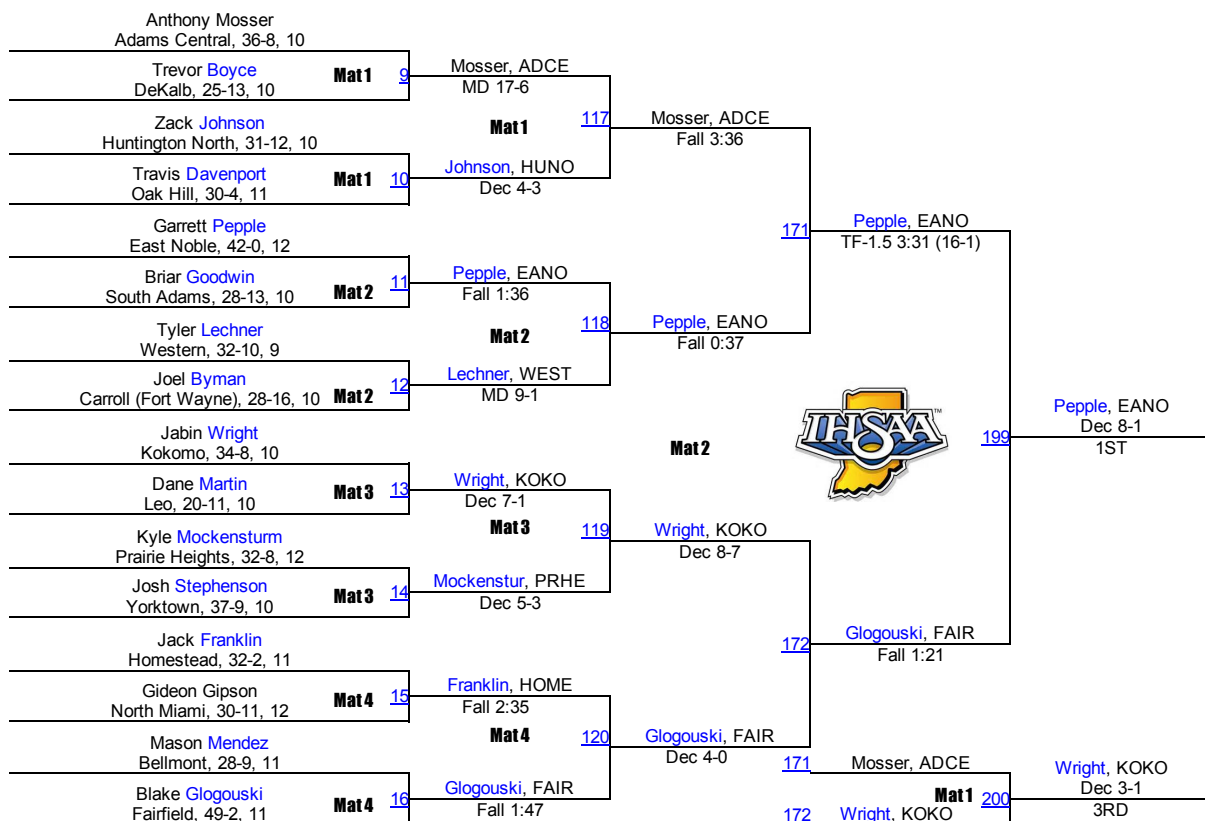

2015 IHSAA Semi-State @ Fort Wayne