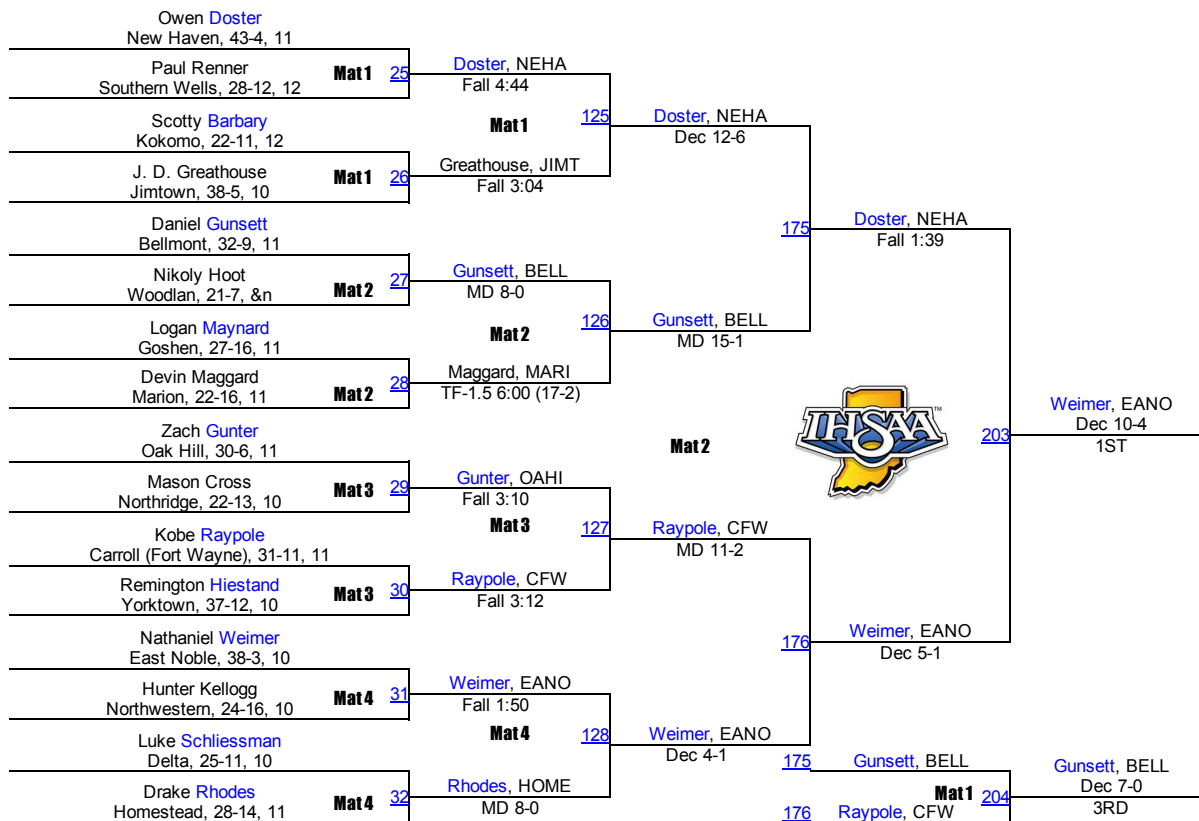

32. Union City	0.0
32. Wabash	0.0
32. Woodlan	0.0

2015 IHSAA Semi-State @ Fort Wayne

2015 IHSAA Semi-State @ Fort Wayne

2015 IHSAA Semi-State @ Fort Wayne

120

2015 IHSAA Semi-State @ Fort Wayne

126

2015 IHSAA Semi-State @ Fort Wayne