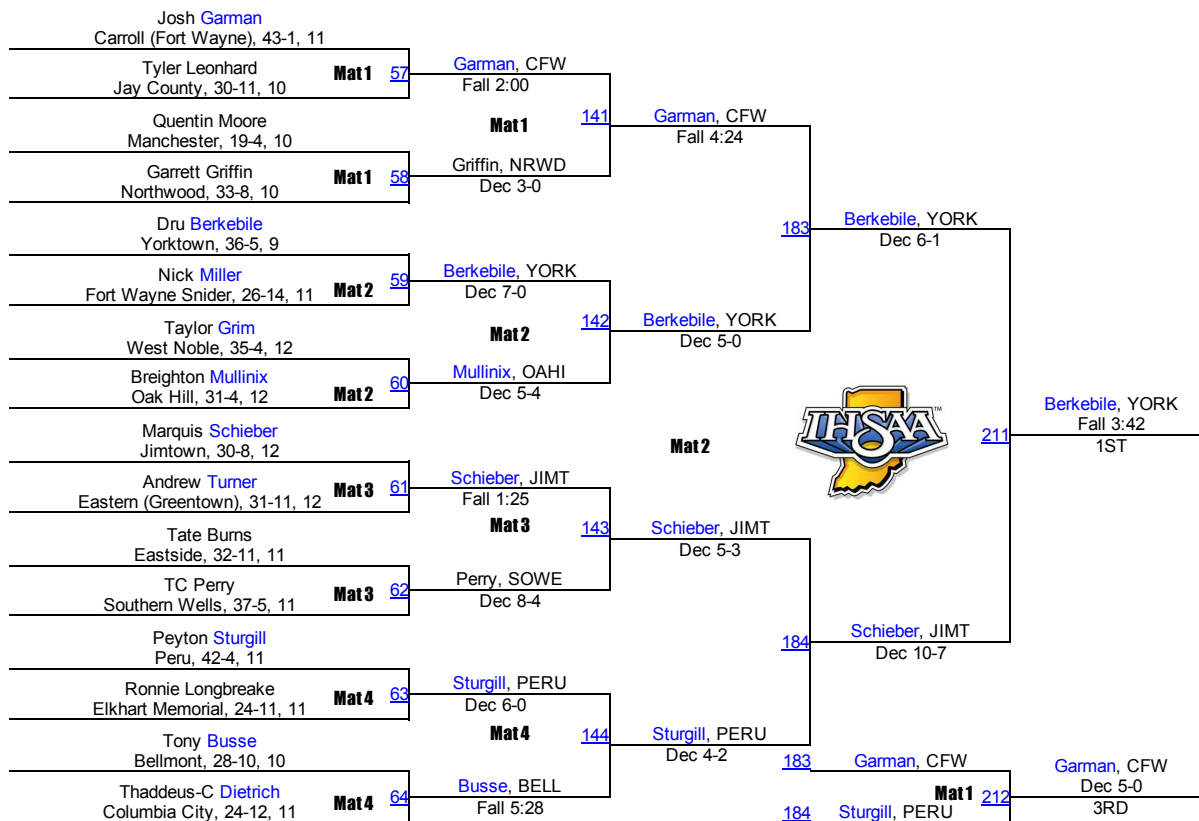

32. Union City	0.0
32. Wabash	0.0
32. Woodlan	0.0

2015 IHSAA Semi-State @ Fort Wayne

2015 IHSAA Semi-State @ Fort Wayne

2015 IHSAA Semi-State @ Fort Wayne

120

2015 IHSAA Semi-State @ Fort Wayne

126

2015 IHSAA Semi-State @ Fort Wayne

132

2015 IHSAA Semi-State @ Fort Wayne

2015 IHSAA Semi-State @ Fort Wayne

145

2015 IHSAA Semi-State @ Fort Wayne

152

2015 IHSAA Semi-State @ Fort Wayne

160