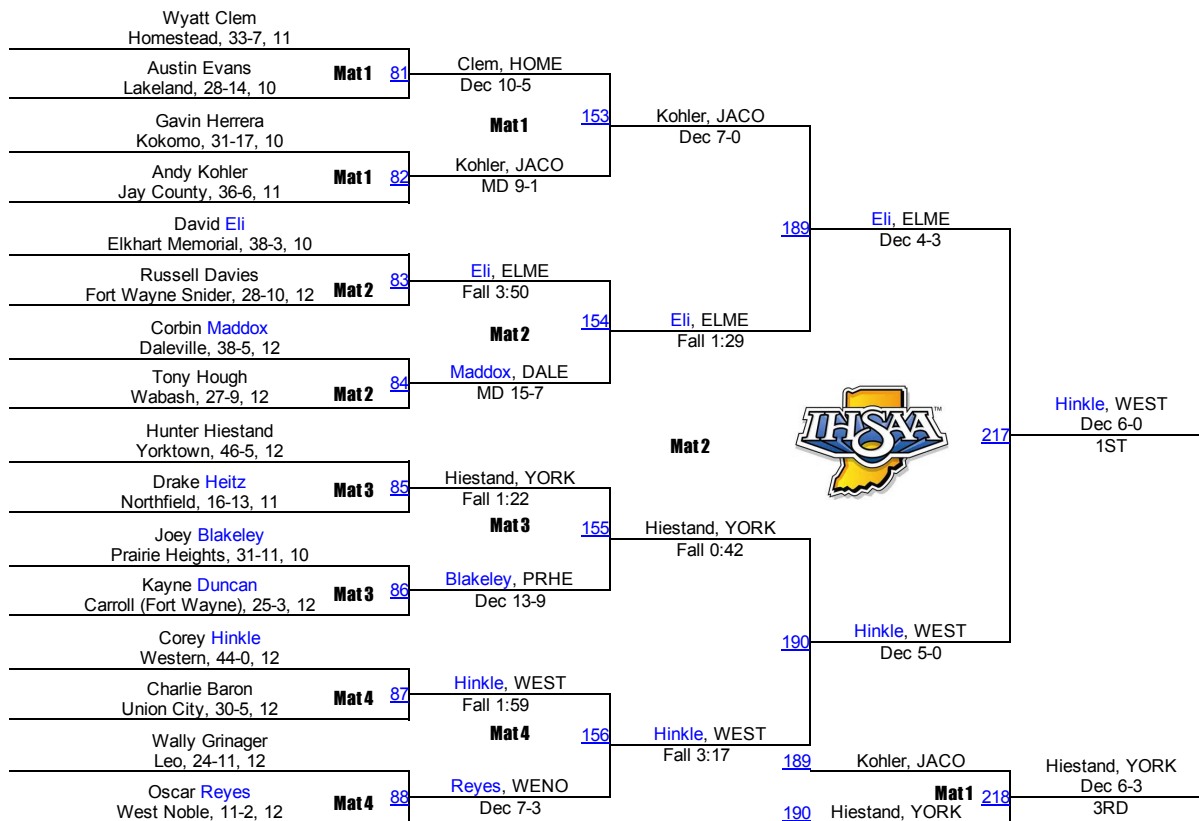

2015 IHSAA Semi-State @ Fort Wayne

182