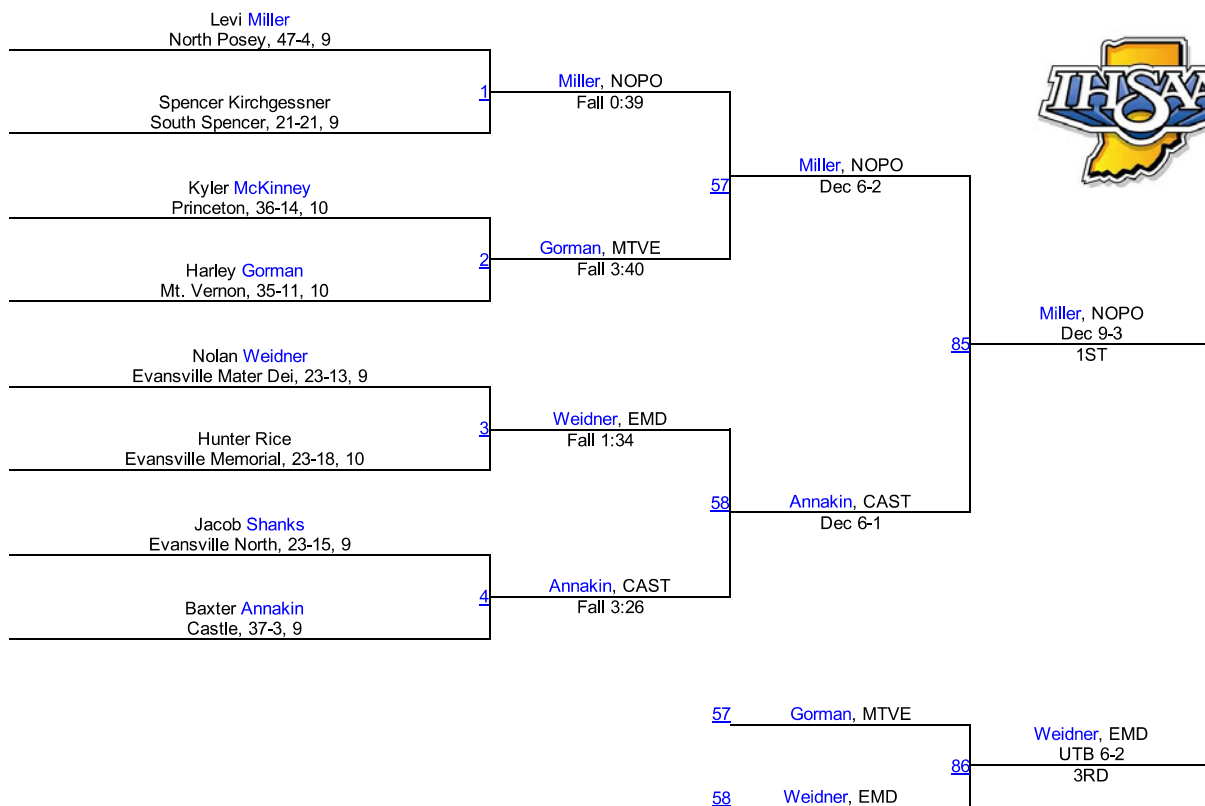

Team Scores

1.	Evansville Mater Dei	226.5
2.	Castle	127.0
3.	Mt. Vernon	62.0
4.	Gibson Southern	51.0
5.	Tecumseh	49.0
6.	Evansville Central	40.0
7.	Evansville F.J. Reitz	33.0
8.	Evansville Memorial	30.0
9.	Evansville North	25.0
9.	South Spencer	25.0
11.	Evansville Harrison	20.0
11.	North Posey	20.0
13.	Boonville	17.0
14.	Heritage Hills	16.0
15.	Pike Central	13.0
15.	Princeton	13.0
17.	Tell City	6.0
18.	Vincennes Lincoln	0.0
18.	Wood Memorial	0.0

IHSAA Regional @ Castle

106

IHSAA Regional @ Castle

113

IHSAA Regional @ Castle

120

IHSAA Regional @ Castle

126