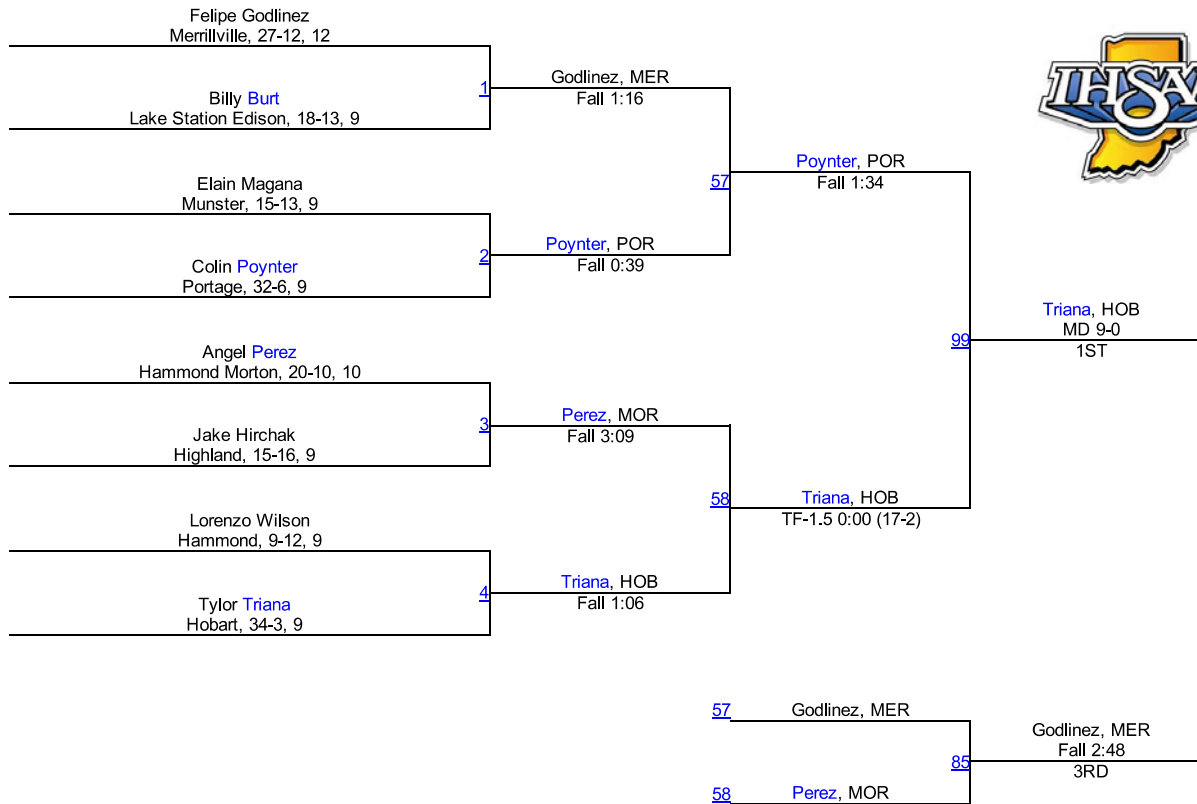

Team Scores

1.	Portage	186.0
2.	Merrillville	154.5
3.	Hobart	103.5
4.	Hammond Morton	74.5
5.	Lake Central	72.0
6.	Griffith	57.5
7.	Munster	39.0
8.	Calumet	22.0
9.	Hammond Clark	19.0
10.	Lake Station Edison	18.0
11.	Hammond Bishop Noll	14.0
12.	Highland	11.0
13.	Hammond	8.0
13.	Hammond Gavit	8.0
15.	East Chicago Central	0.0
15.	Gary West Side	0.0
15.	River Forest	0.0
15.	Whiting	0.0

IHSAA Regional @ Calumet

106