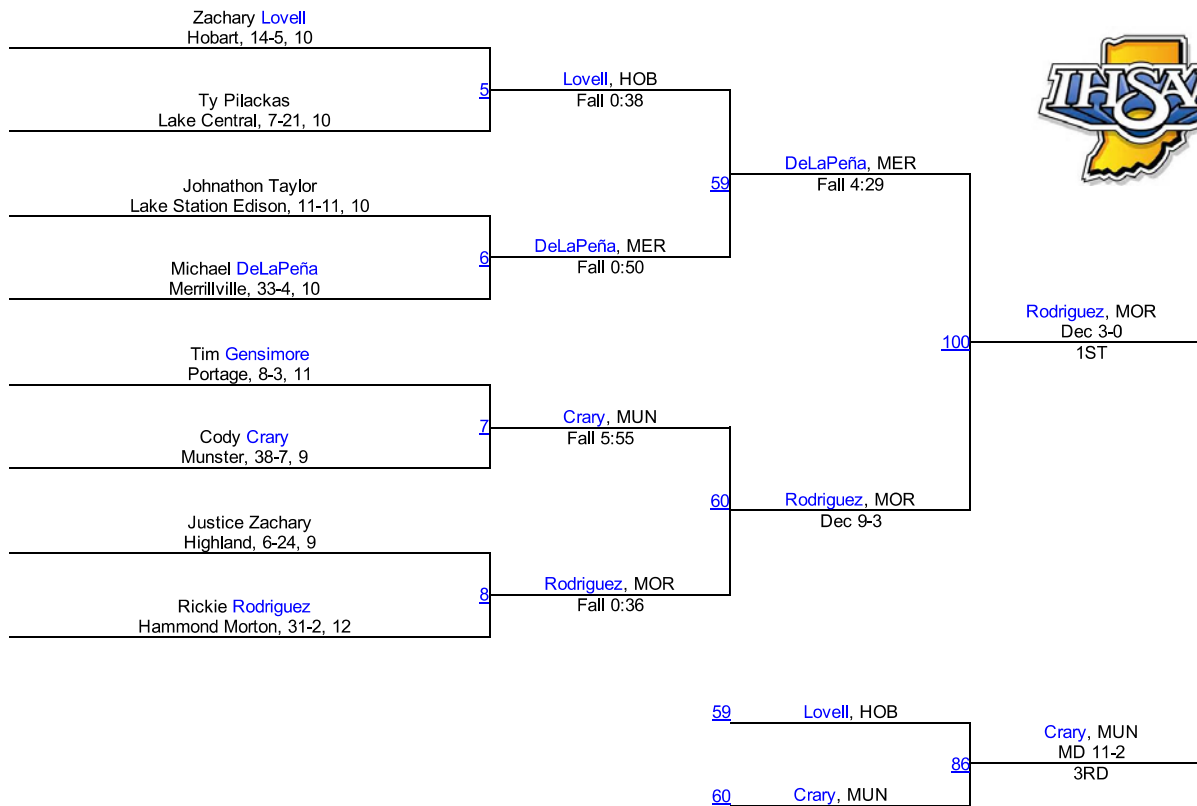

IHSAA Regional @ Calumet

113