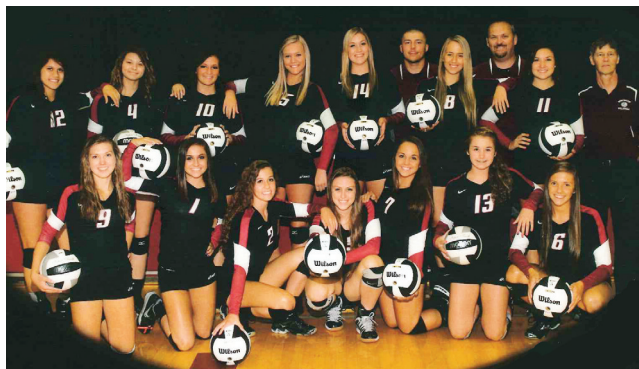

Northview Knights

Class 3A

Front Row (left to right): Elle Tipton, Quinn Albright, Ashley Heck, Madison McDonald, Gracie Geswein, Emily Yocom, Taylor Hess; Second Row: Sera Little, Bre Dove, Gabby Horrall, Morgan Stearley, McKenzi Kumpf, Kerstie Shaw, Assistant Coach Greg Mogan; Back Row: Manager Joe Ball, Head Coach Scott McDonald; Not Pictured: Linzy Lunsford

Team Roster & Statistics

Lt.	Dk.	Name	Ht.	Grade	Pos.	GP	Kills	Assists	Digs	Blocks
1	1	Quinn Albright	5-4	10	DS	12	0	0	11	0
2	2	Ashley Heck	5-5	11	L	39	0	9	360	0
4	4	Bre Dove	5-8	11	OH	8	7	0	1	0
5	5	Madison McDonald	5-8	11	OH	39	258	15	287	23
6	6	Taylor Hess	5-7	12	S	39	69	1011	105	14
7	7	Gracie Geswein	5-4	12	DS	39	1	1	140	0
8	8	McKenzi Kumpf	5-9	12	OH	39	384	1	185	18
9	9	Elle Tipton	5-7	9	S	7	0	13	0	0
10	10	Linzy Lunsford	5-7	10	OPP	7	1	0	0	0
11	11	Kerstie Shaw	5-8	10	OH	13	13	0	15	3
12	12	Sera Little	5-9	9	MB	39	112	0	21	39
13	13	Emily Yocom	5-4	9	DS	5	0	0	0	2
14	14	Morgan Stearley	5-10	11	OPP	39	353	2	83	31
15	15	Gabby Horrall	6-0	11	MB	36	101	5	16	54
Totals							1298	1057	1228	182