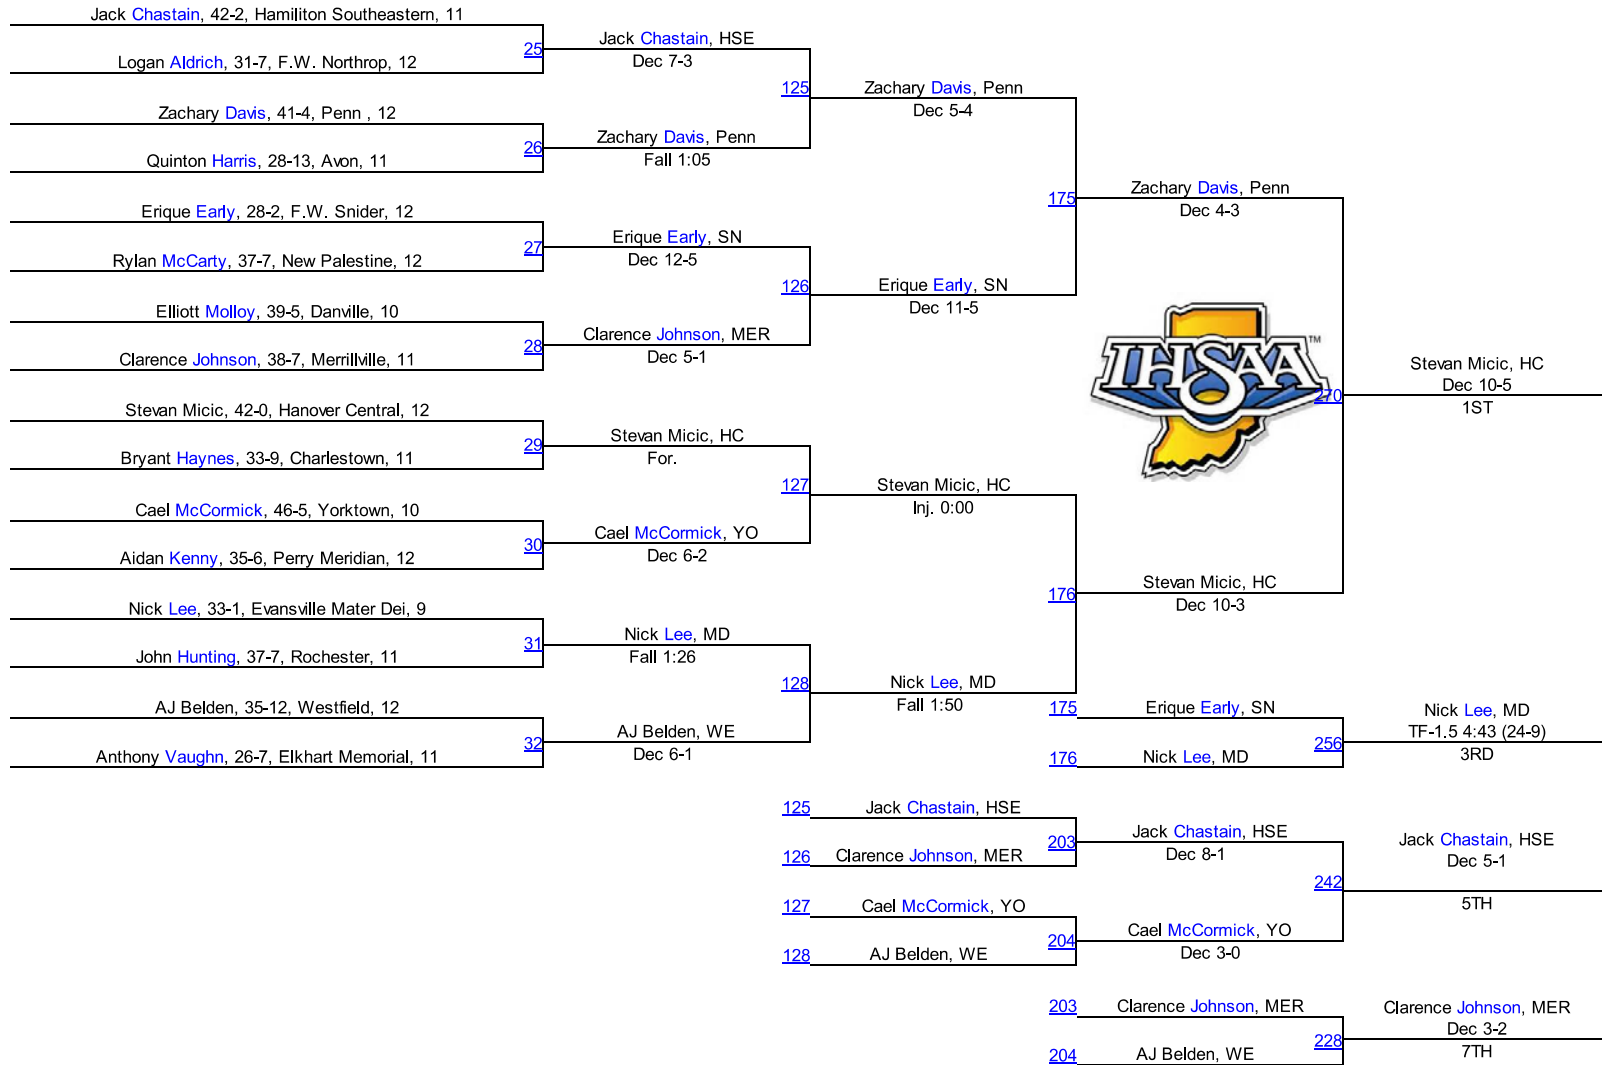

68. South Bend Clay	0.0
68. South Bend Riley	0.0
68. South Bend St. Joseph	0.0
68. Southmont	0.0
68. Southwood	0.0
68. Tippecanoe Valley	0.0
68. Twin Lakes	0.0
68. Valparaiso	0.0
68. West Central	0.0
68. Zionsville	0.0

2014 IHSAA State Finals

2014 IHSAA State Finals

113

2014 IHSAA State Finals

120

2014 IHSAA State Finals

126

2014 IHSAA State Finals