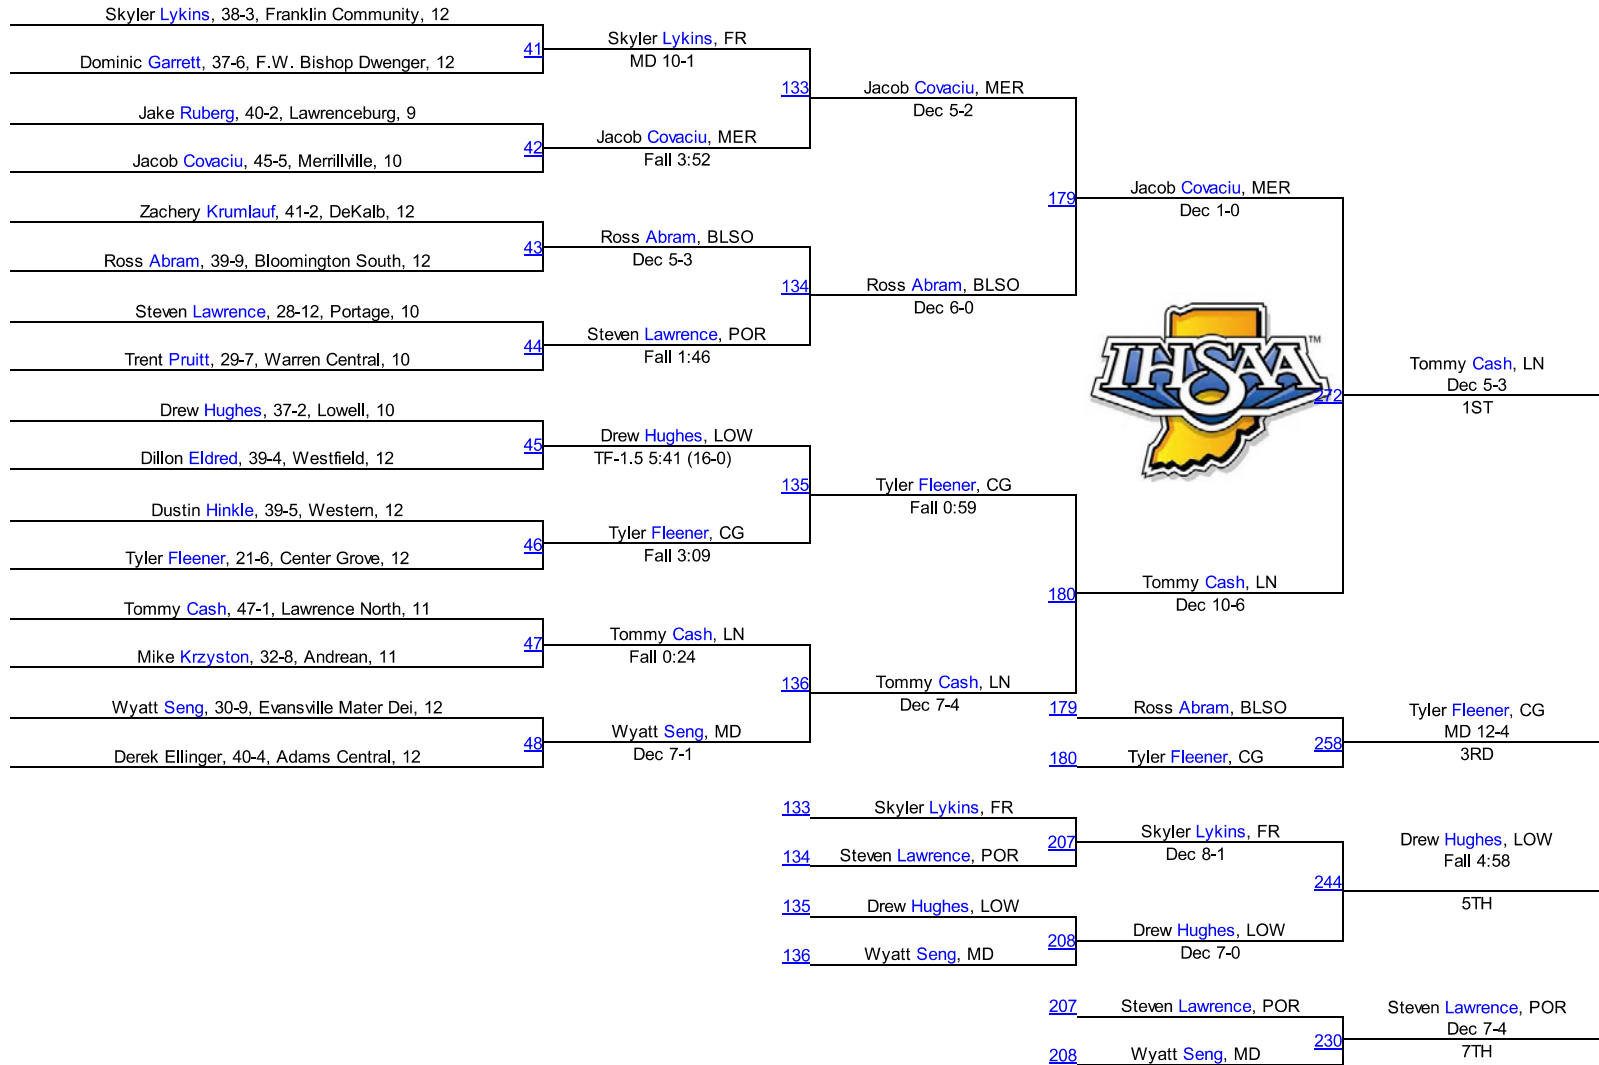

2014 IHSAA State Finals

138