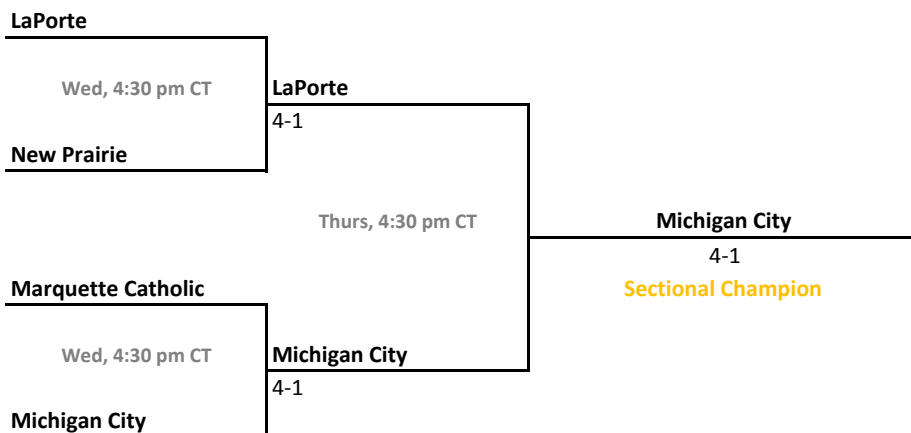

Sectional 29 | Jasper (4 teams)

Sectional 30 | Jay County (4 teams)

2013-14 IHSAA Girls Tennis

40th Annual Team State Tournament Series

Sectionals
May 21-24, 2014

Sectional 31 | Jeffersonville (4 teams)

Sectional 32 | Kokomo (6 teams)

2013-14 IHSAA Girls Tennis

40th Annual Team State Tournament Series

Sectionals
May 21-24, 2014

Sectional 33 | LaPorte (4 teams)

Sectional 34 | Lawrence North (4 teams)

2013-14 IHSAA Girls Tennis

40th Annual Team State Tournament Series