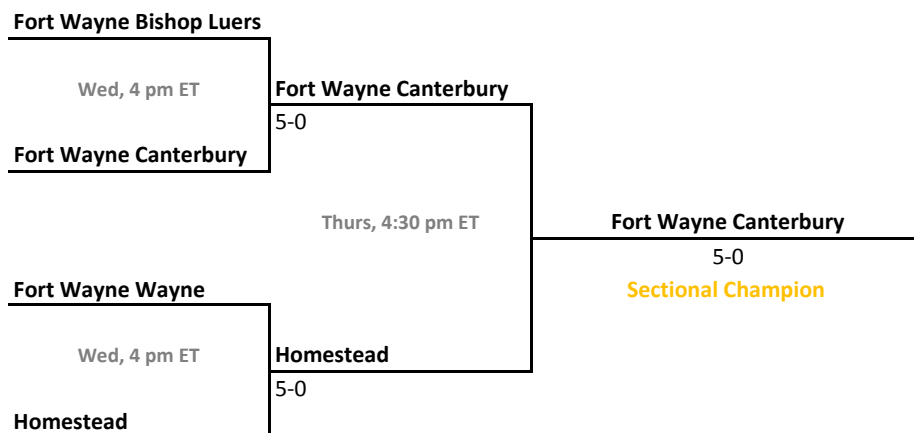

Sectional 24 | Franklin Central (4 teams)

2013-14 IHSAA Girls Tennis

40th Annual Team State Tournament Series

Sectionals
May 21-24, 2014

Sectional 25 | Goshen (5 teams)

Sectional 26 | Greensburg (5 teams)

2013-14 IHSAA Girls Tennis

40th Annual Team State Tournament Series

Sectionals
May 21-24, 2014

Sectional 27 | Hobart (5 teams)

Sectional 28 | Homestead (4 teams)

2013-14 IHSAA Girls Tennis

40th Annual Team State Tournament Series

Sectionals
May 21-24, 2014

Sectional 29 | Jasper (4 teams)

Sectional 30 | Jay County (4 teams)

2013-14 IHSAA Girls Tennis

40th Annual Team State Tournament Series

Sectionals
May 21-24, 2014

Sectional 31 | Jeffersonville (4 teams)

Sectional 32 | Kokomo (6 teams)