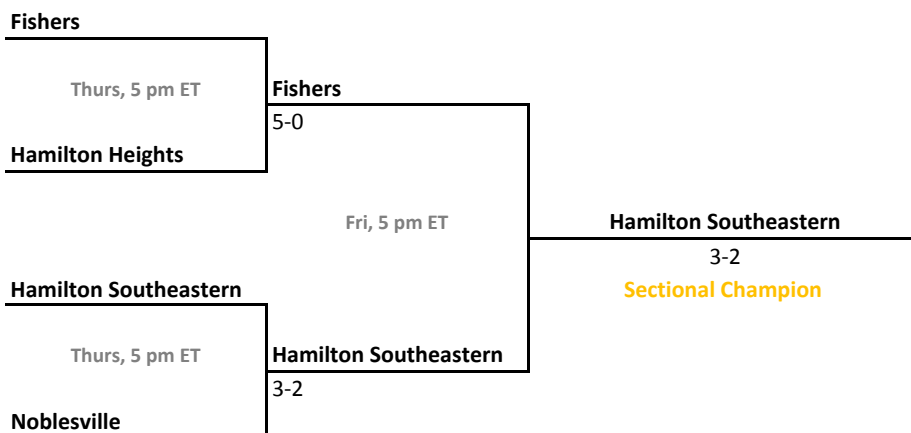

Sectional 38 | Marion (4 teams)

2013-14 IHSAA Girls Tennis

40th Annual Team State Tournament Series

Sectionals
May 21-24, 2014

Sectional 39 | Mt. Vernon (5 teams)

Sectional 40 | Mt. Vernon (Fortville) (4 teams)

2013-14 IHSAA Girls Tennis

40th Annual Team State Tournament Series

Sectionals
May 21-24, 2014

Sectional 41 | Munster (6 teams)

Sectional 42 | New Albany (4 teams)

2013-14 IHSAA Girls Tennis

40th Annual Team State Tournament Series

Sectionals
May 21-24, 2014

Sectional 43 | New Castle (5 teams)

Sectional 44 | Noblesville (4 teams)

2013-14 IHSAA Girls Tennis

40th Annual Team State Tournament Series

Sectionals
May 21-24, 2014

Sectional 45 | North Central (Indianapolis) (4 teams)