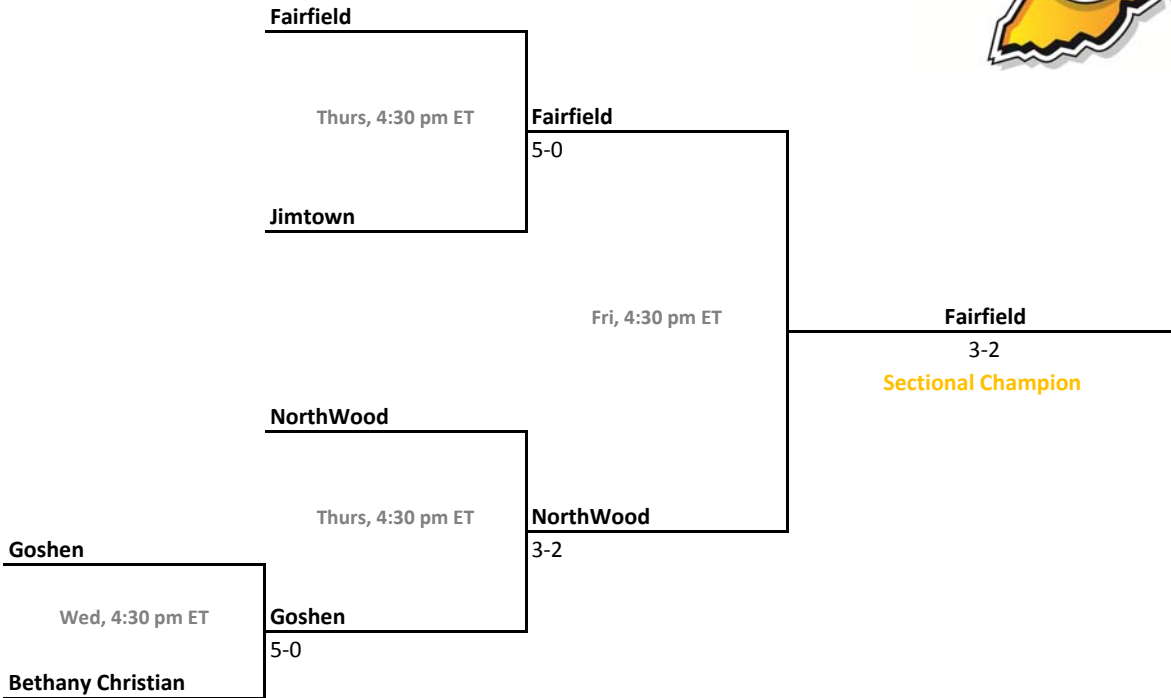

Sectional 24 | Franklin Central (4 teams)

2013-14 IHSAA Girls Tennis

40th Annual Team State Tournament Series

Sectionals
May 21-24, 2014

Sectional 25 | Goshen (5 teams)

Sectional 26 | Greensburg (5 teams)

2013-14 IHSAA Girls Tennis