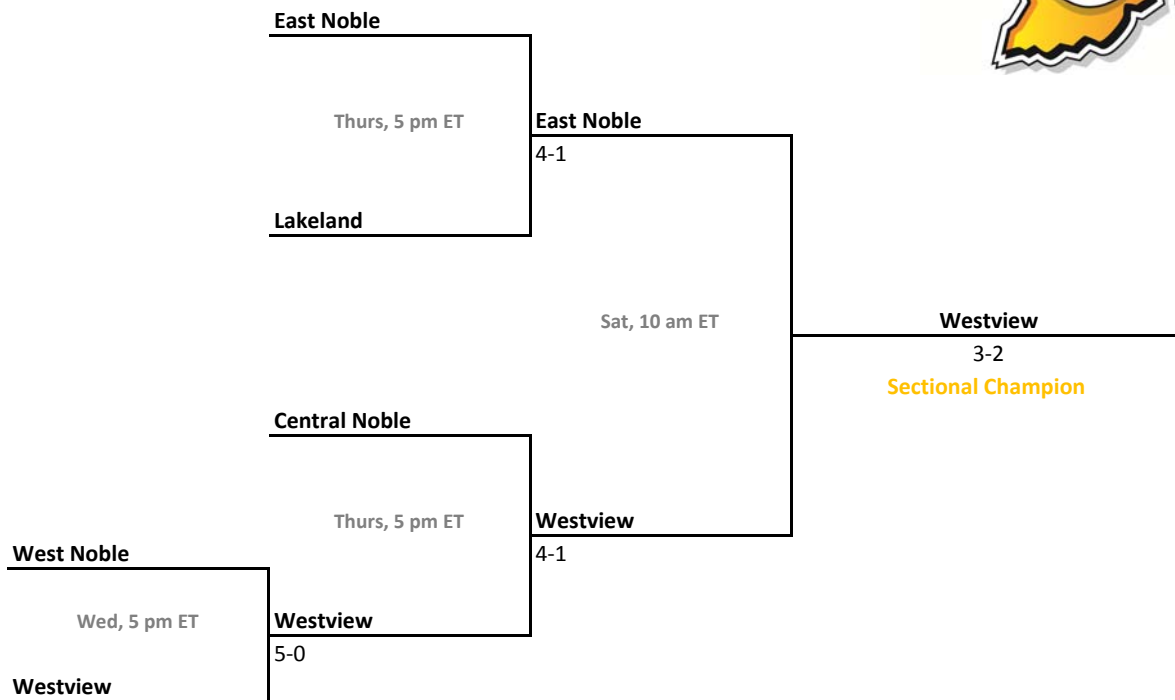

2013-14 IHSAA Girls Tennis

40th Annual Team State Tournament Series

Sectionals
May 21-24, 2014

Sectional 17 | Delta (5 teams)

Sectional 18 | East Chicago Central (6 teams)

2013-14 IHSAA Girls Tennis

40th Annual Team State Tournament Series

Sectionals
May 21-24, 2014

Sectional 19 | East Noble (6 teams)

Sectional 20 | Evansville Bosse (at Evansville North) (5 teams)

2013-14 IHSAA Girls Tennis

40th Annual Team State Tournament Series

Sectionals
May 21-24, 2014