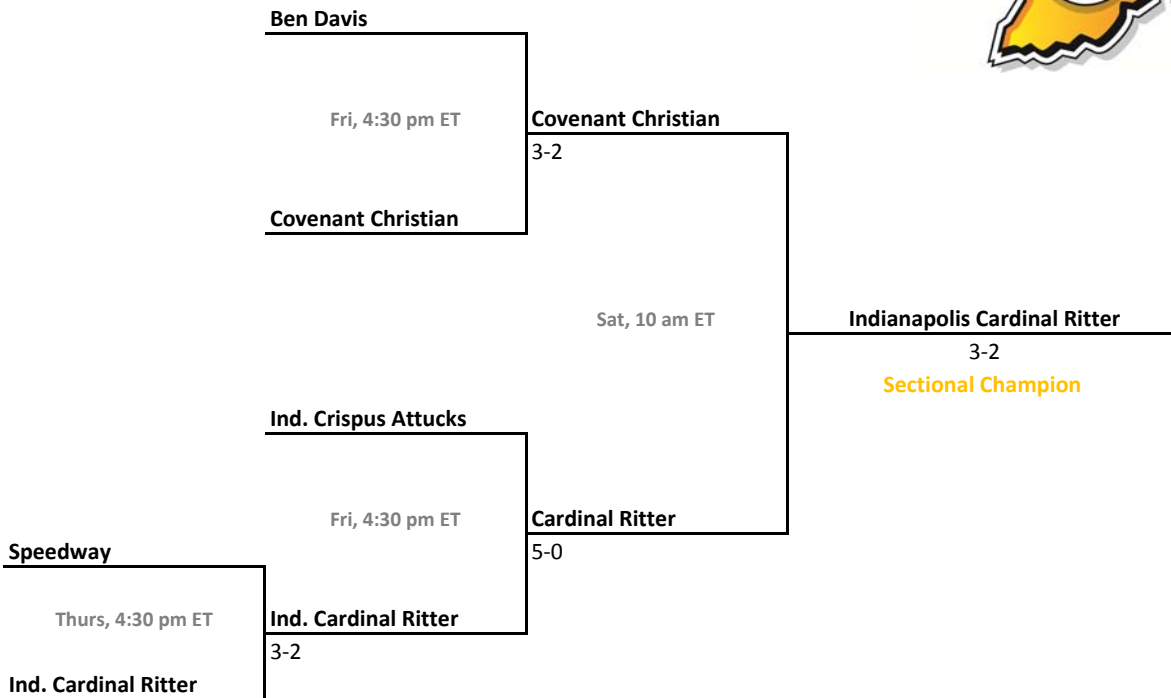

Sectional 11 | Ben Davis (6 teams)