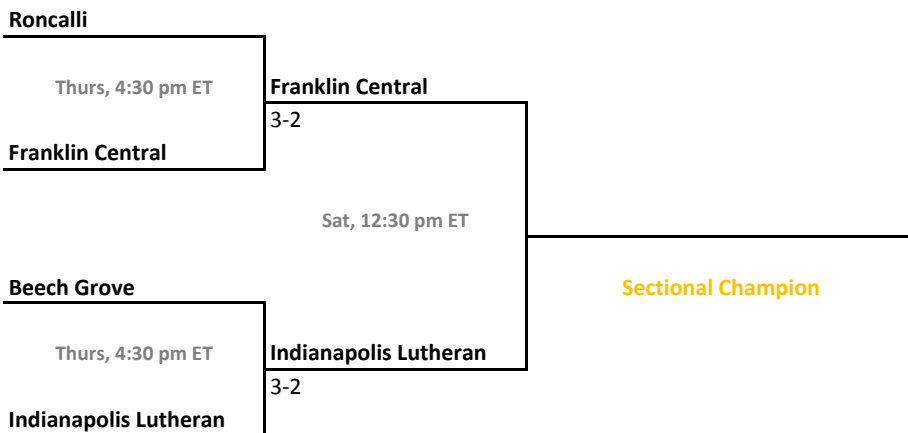

Sectional 24 | Franklin Central (4 teams)