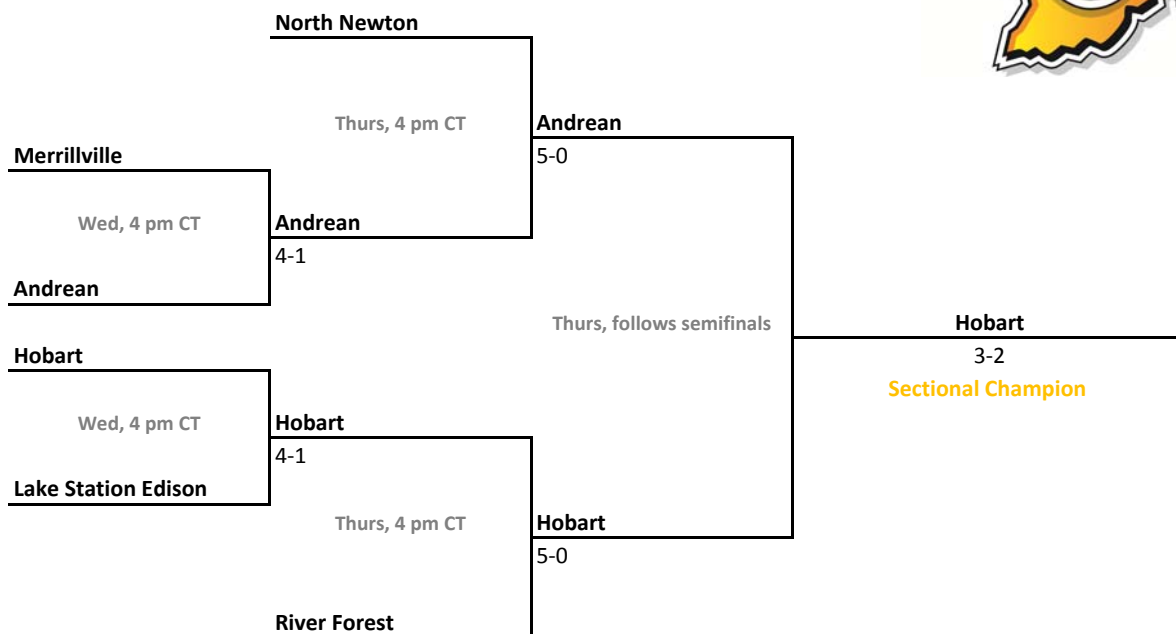

Sectional 27 | Hobart (5 teams)