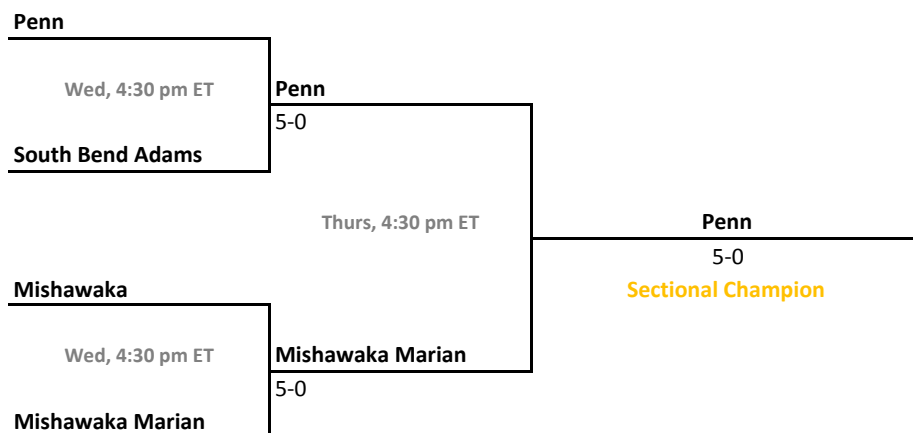

2013-14 IHSAA Girls Tennis

40th Annual Team State Tournament Series

Sectionals
May 21-24, 2014

Sectional 49 | Norwell (6 teams)

Sectional 50 | Penn (4 teams)

2013-14 IHSAA Girls Tennis

40th Annual Team State Tournament Series

Sectionals
May 21-24, 2014

Sectional 51 | Peru (6 teams)

Sectional 52 | Park Tudor (5 teams)

2013-14 IHSAA Girls Tennis

40th Annual Team State Tournament Series

Sectionals
May 21-24, 2014

Sectional 53 | Portage (5 teams)