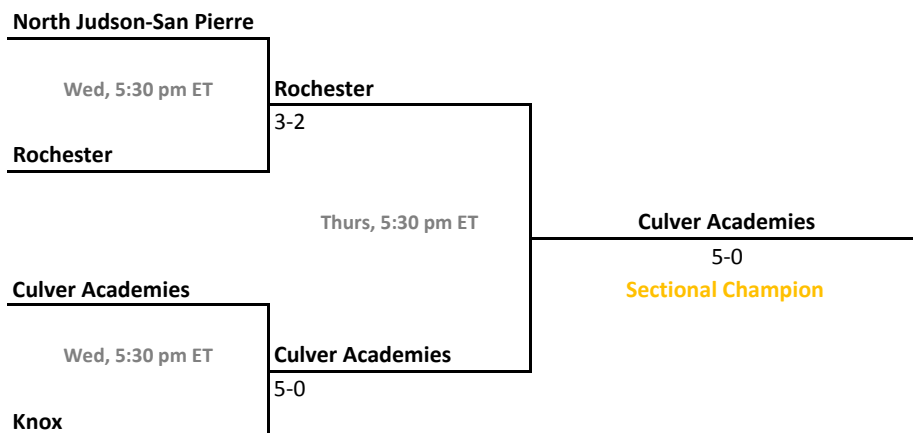

Sectionals
May 21-24, 2014

Sectional 11 | Ben Davis (6 teams)

Sectional 12 | Crawfordsville (5 teams)

2013-14 IHSAA Girls Tennis

40th Annual Team State Tournament Series

Sectionals
May 21-24, 2014

Sectional 13 | Crown Point (6 teams)

Sectional 14 | Culver Academies (4 teams)

2013-14 IHSAA Girls Tennis

40th Annual Team State Tournament Series

Sectionals
May 21-24, 2014

Sectional 15 | Decatur Central (5 teams)

Sectional 16 | Angola (4 teams)