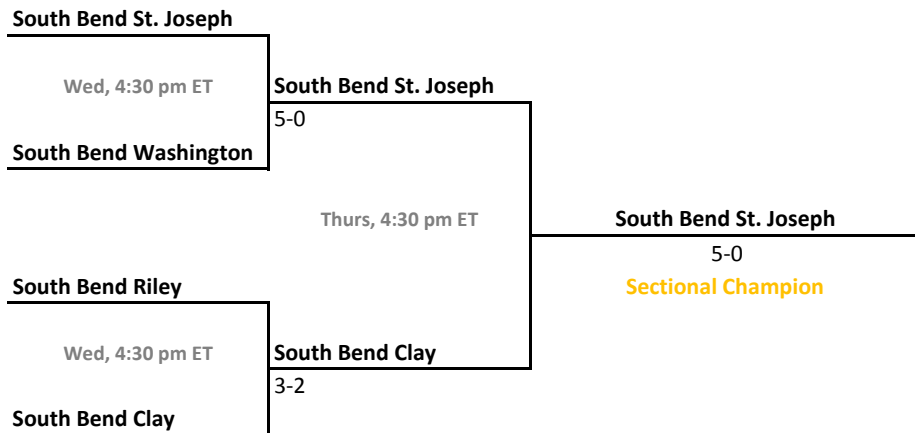

40th Annual Team State Tournament Series

Sectionals
May 21-24, 2014

Sectional 57 | Shelbyville (5 teams)

Sectional 58 | Silver Creek (5 teams)

2013-14 IHSAA Girls Tennis

40th Annual Team State Tournament Series

Sectionals
May 21-24, 2014

Sectional 59 | South Bend St. Joseph (4 teams)

Sectional 60 | South Dearborn (6 teams)

2013-14 IHSAA Girls Tennis

40th Annual Team State Tournament Series

Sectionals
May 21-24, 2014