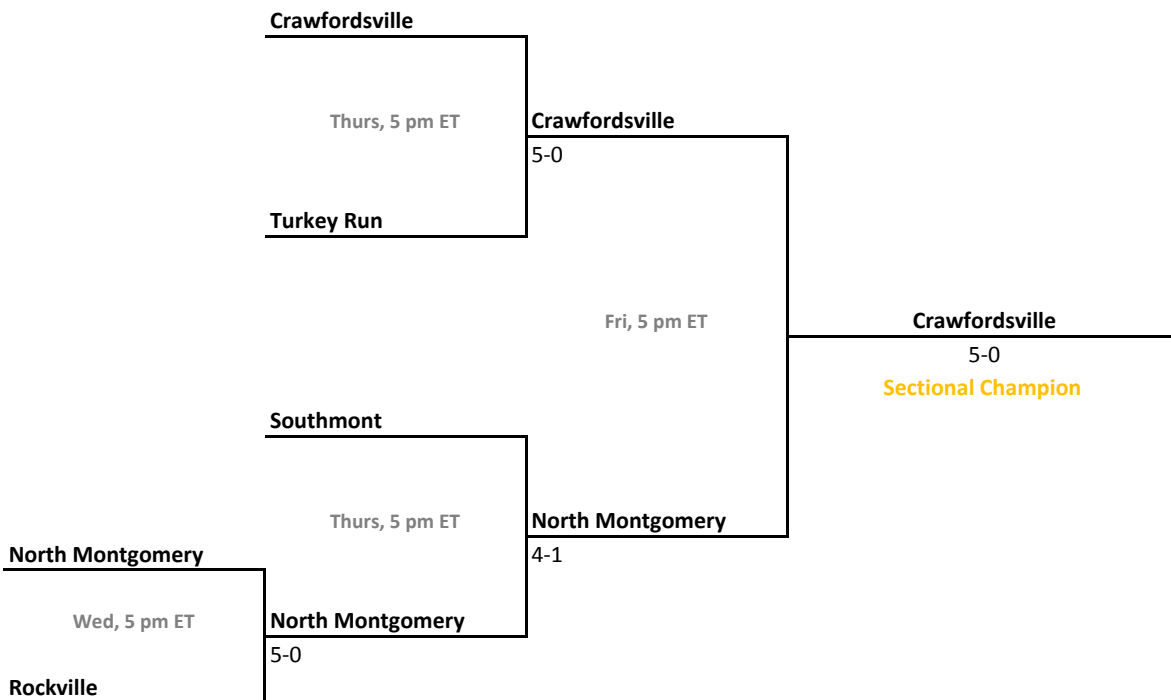

Sectional 12 | Crawfordsville (5 teams)