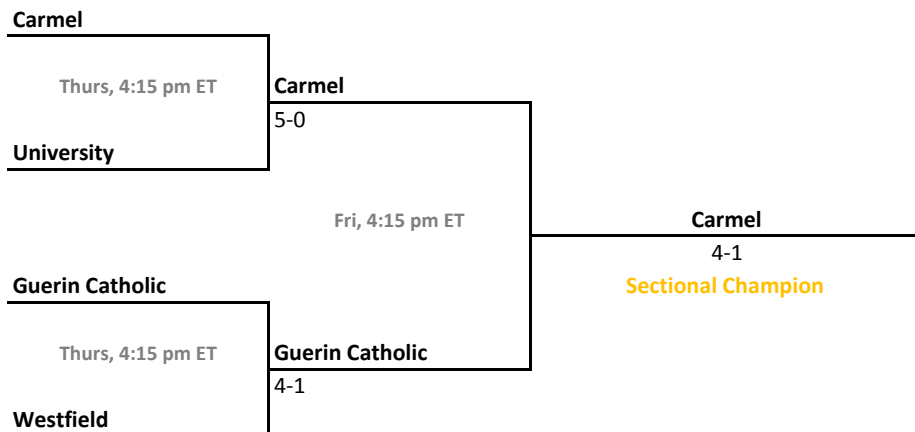

2013-14 IHSAA Girls Tennis

40th Annual Team State Tournament Series

Sectionals
May 21-24, 2014

Sectional 1 | Anderson (6 teams)

Sectional 2 | Plainfield (5 teams)

2013-14 IHSAA Girls Tennis

40th Annual Team State Tournament Series

Sectionals
May 21-24, 2014

Sectional 3 | Bedford North Lawrence (5 teams)

Sectional 4 | Bremen (5 teams)

2013-14 IHSAA Girls Tennis

40th Annual Team State Tournament Series

Sectionals
May 21-24, 2014

Sectional 5 | Carmel (4 teams)

Sectional 6 | Carroll (Fort Wayne) (6 teams)

2013-14 IHSAA Girls Tennis

40th Annual Team State Tournament Series

Sectionals
May 21-24, 2014

Sectional 7 | Heritage Hills (5 teams)

Sectional 8 | Center Grove (5 teams)