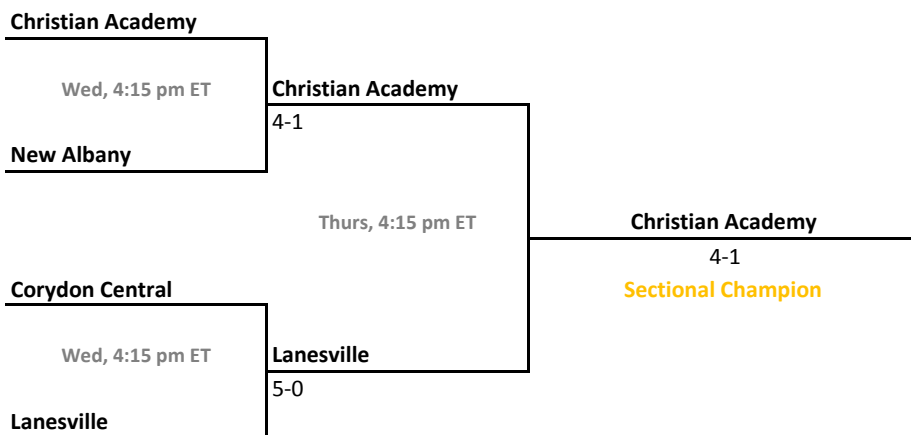

2013-14 IHSAA Girls Tennis

40th Annual Team State Tournament Series

Sectionals
May 21-24, 2014

Sectional 41 | Munster (6 teams)

Sectional 42 | New Albany (4 teams)

2013-14 IHSAA Girls Tennis

40th Annual Team State Tournament Series

Sectionals
May 21-24, 2014

Sectional 43 | New Castle (5 teams)

Sectional 44 | Noblesville (4 teams)

2013-14 IHSAA Girls Tennis

40th Annual Team State Tournament Series

Sectionals
May 21-24, 2014

Sectional 45 | North Central (Indianapolis) (4 teams)