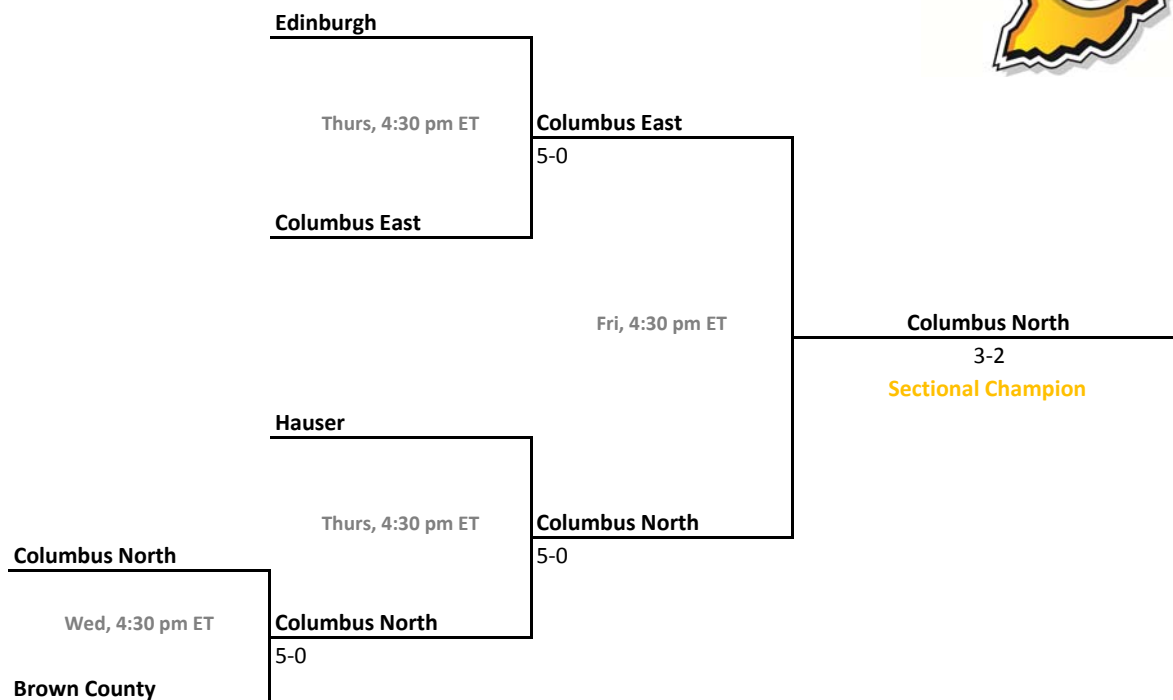

Sectional 9 | Columbus East (5 teams)