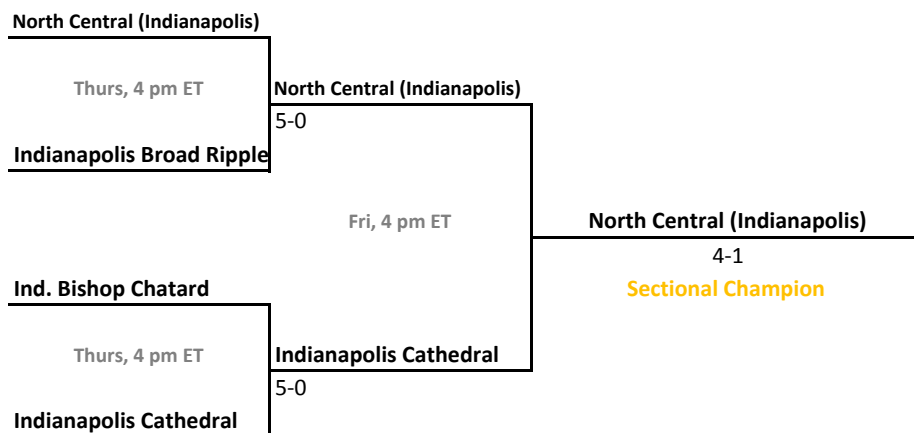

Sectionals
May 21-24, 2014

Sectional 43 | New Castle (5 teams)

Sectional 44 | Noblesville (4 teams)

2013-14 IHSAA Girls Tennis

40th Annual Team State Tournament Series

Sectionals
May 21-24, 2014

Sectional 45 | North Central (Indianapolis) (4 teams)