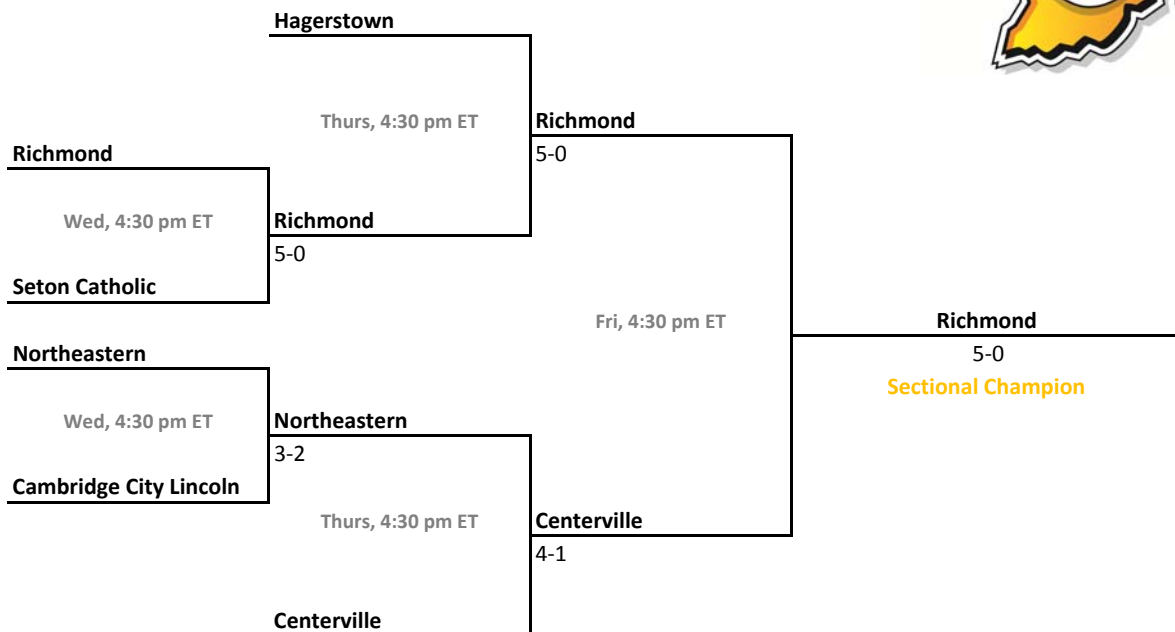

Sectional 54 | Princeton (4 teams)

2013-14 IHSAA Girls Tennis

40th Annual Team State Tournament Series

Sectionals
May 21-24, 2014

Sectional 55 | Richmond (6 teams)

Sectional 56 | Seymour (5 teams)

2013-14 IHSAA Girls Tennis