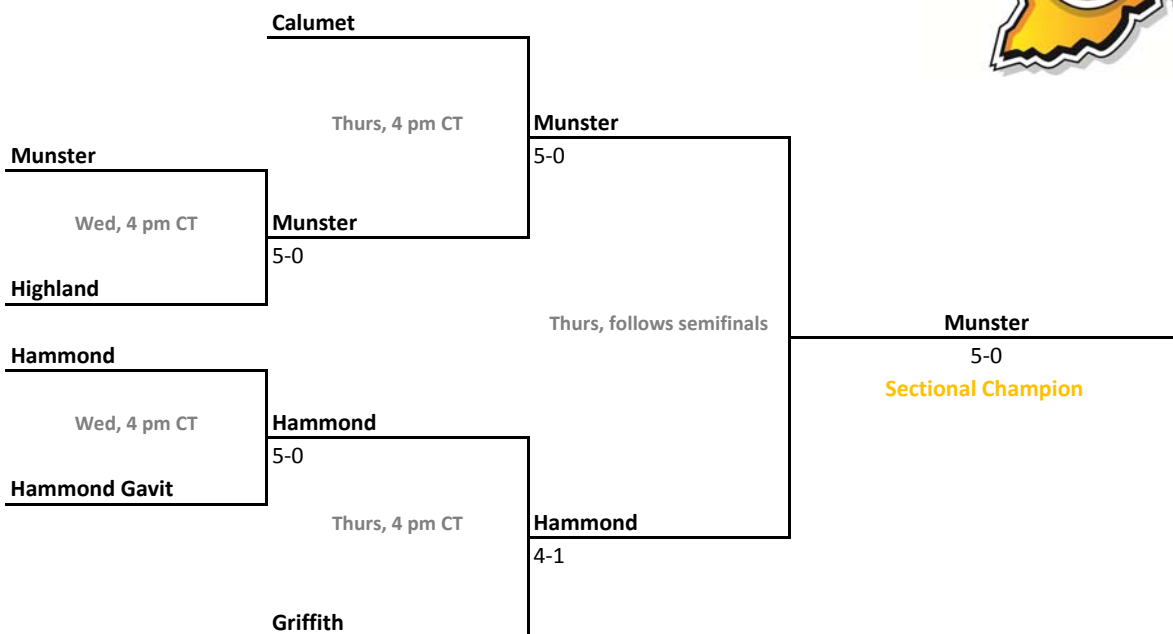

Sectional 41 | Munster (6 teams)