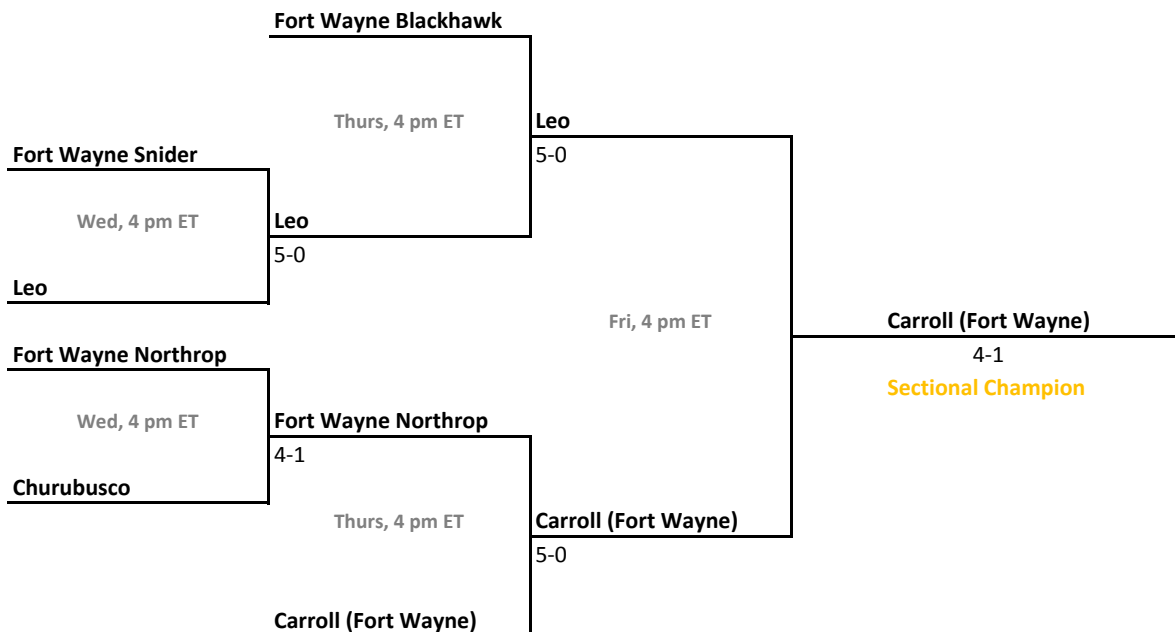

2013-14 IHSAA Girls Tennis

40th Annual Team State Tournament Series

Sectionals
May 21-24, 2014

Sectional 1 | Anderson (6 teams)

Sectional 2 | Plainfield (5 teams)

2013-14 IHSAA Girls Tennis

40th Annual Team State Tournament Series

Sectionals
May 21-24, 2014

Sectional 3 | Bedford North Lawrence (5 teams)

Sectional 4 | Bremen (5 teams)

2013-14 IHSAA Girls Tennis

40th Annual Team State Tournament Series

Sectionals
May 21-24, 2014

Sectional 5 | Carmel (4 teams)

Sectional 6 | Carroll (Fort Wayne) (6 teams)

2013-14 IHSAA Girls Tennis

40th Annual Team State Tournament Series

Sectionals
May 21-24, 2014

Sectional 7 | Heritage Hills (5 teams)

Sectional 8 | Center Grove (5 teams)