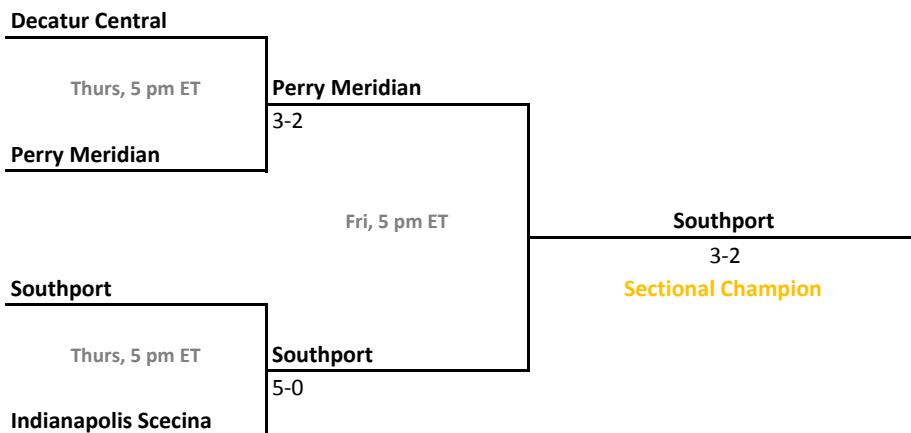

Sectional 14 | Culver Academies (4 teams)

2013-14 IHSAA Girls Tennis

40th Annual Team State Tournament Series

Sectionals
May 21-24, 2014

Sectional 15 | Decatur Central (5 teams)

Sectional 16 | Angola (4 teams)