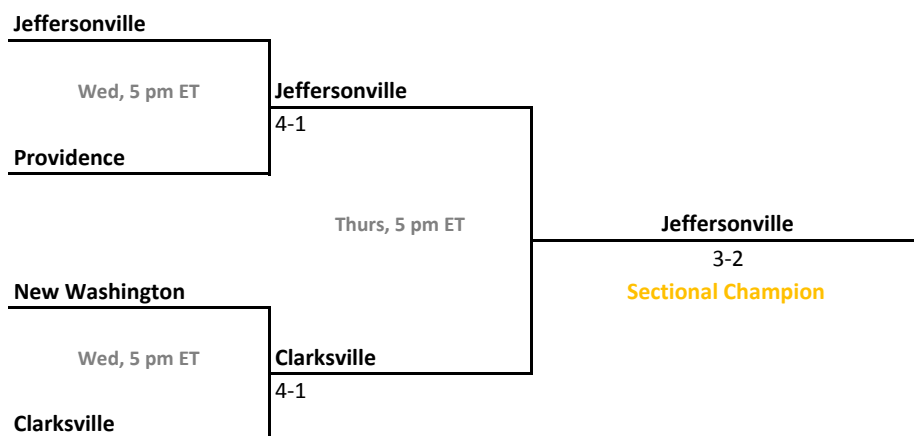

Sectional 29 | Jasper (4 teams)

Sectional 30 | Jay County (4 teams)

2013-14 IHSAA Girls Tennis

40th Annual Team State Tournament Series

Sectionals
May 21-24, 2014

Sectional 31 | Jeffersonville (4 teams)

Sectional 32 | Kokomo (6 teams)