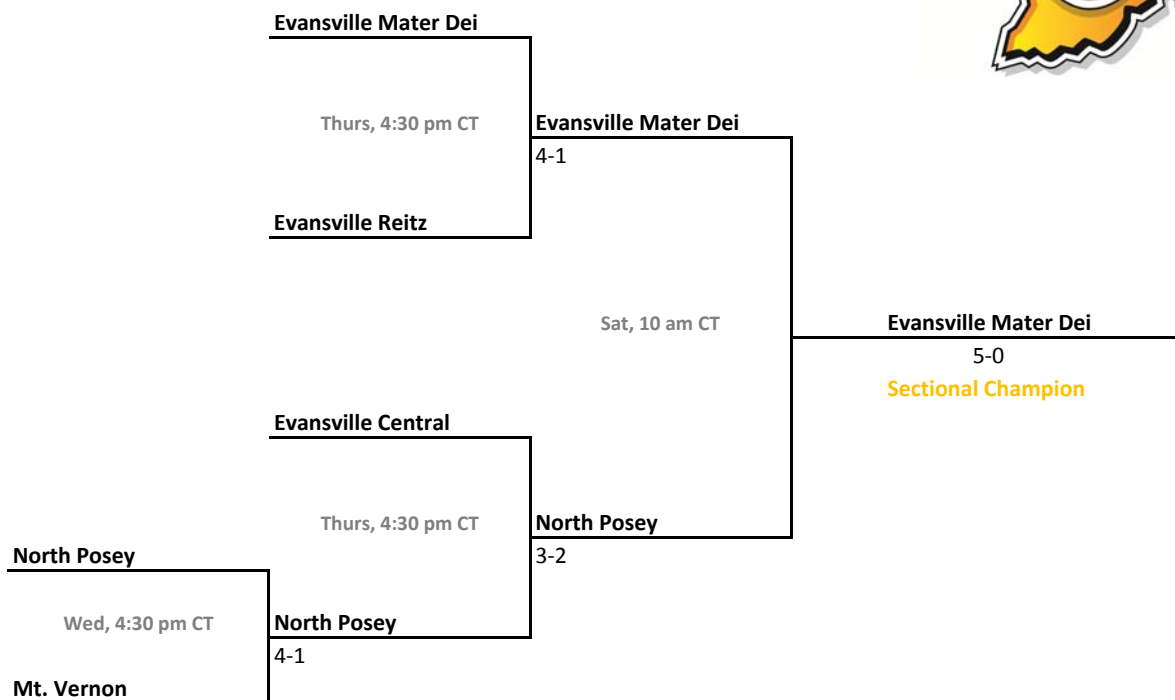

Sectional 38 | Marion (4 teams)

2013-14 IHSAA Girls Tennis

40th Annual Team State Tournament Series

Sectionals
May 21-24, 2014

Sectional 39 | Mt. Vernon (5 teams)

Sectional 40 | Mt. Vernon (Fortville) (4 teams)