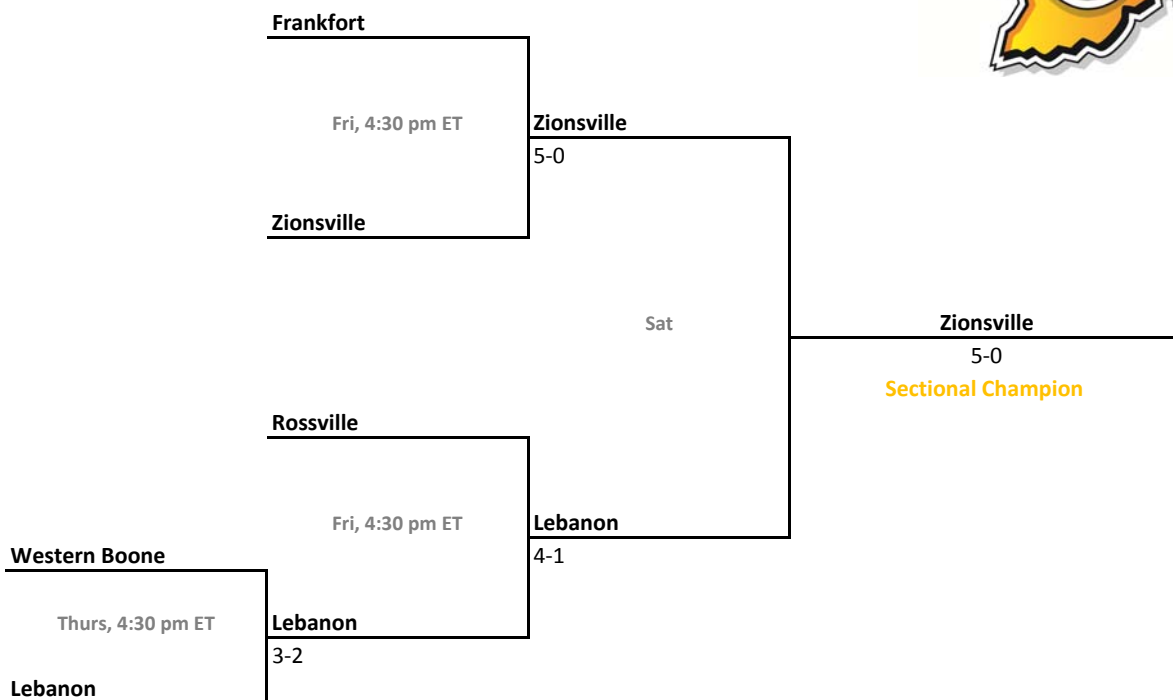

Sectional 35 | Lebanon (5 teams)