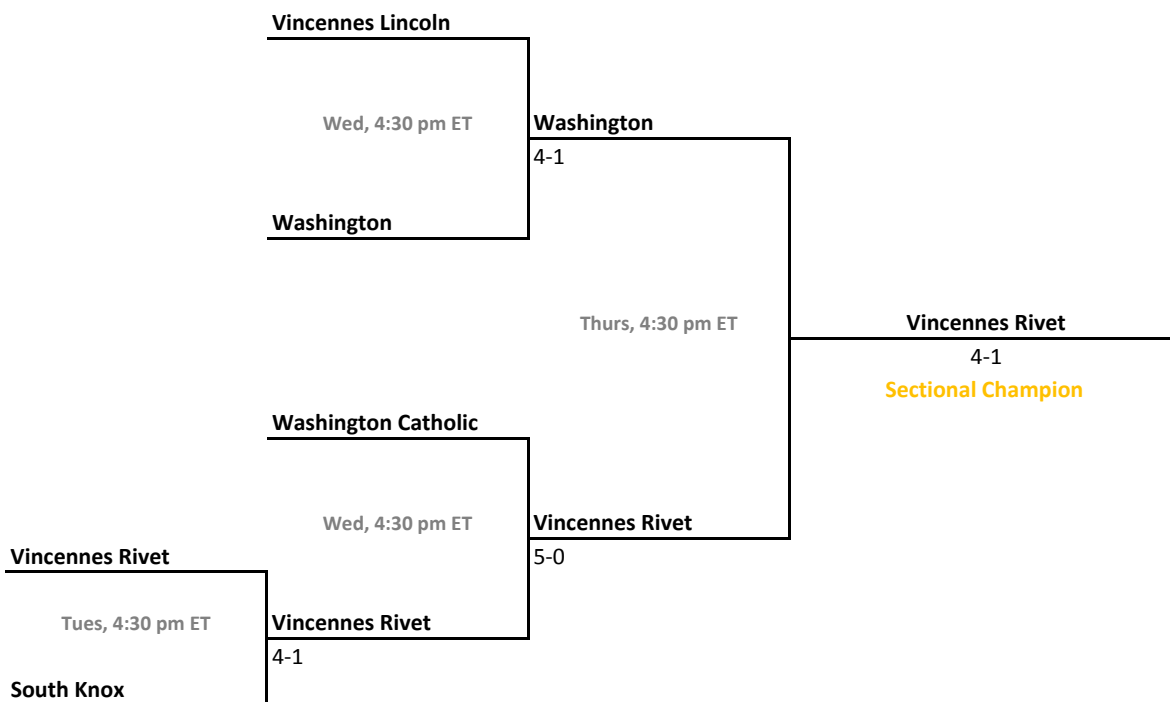

Sectional 62 | Vincennes Lincoln (5 teams)