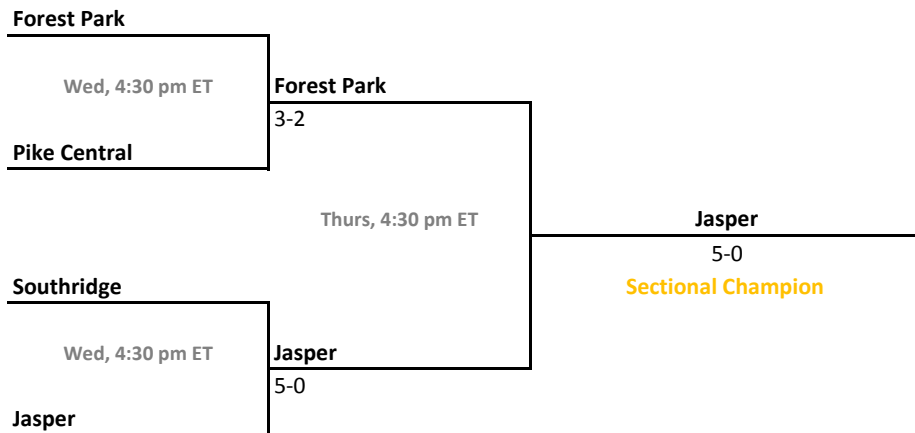

40th Annual Team State Tournament Series

Sectionals
May 21-24, 2014

Sectional 27 | Hobart (5 teams)

Sectional 28 | Homestead (4 teams)

2013-14 IHSAA Girls Tennis

40th Annual Team State Tournament Series

Sectionals
May 21-24, 2014

Sectional 29 | Jasper (4 teams)

Sectional 30 | Jay County (4 teams)

2013-14 IHSAA Girls Tennis

40th Annual Team State Tournament Series

Sectionals
May 21-24, 2014

Sectional 31 | Jeffersonville (4 teams)

Sectional 32 | Kokomo (6 teams)