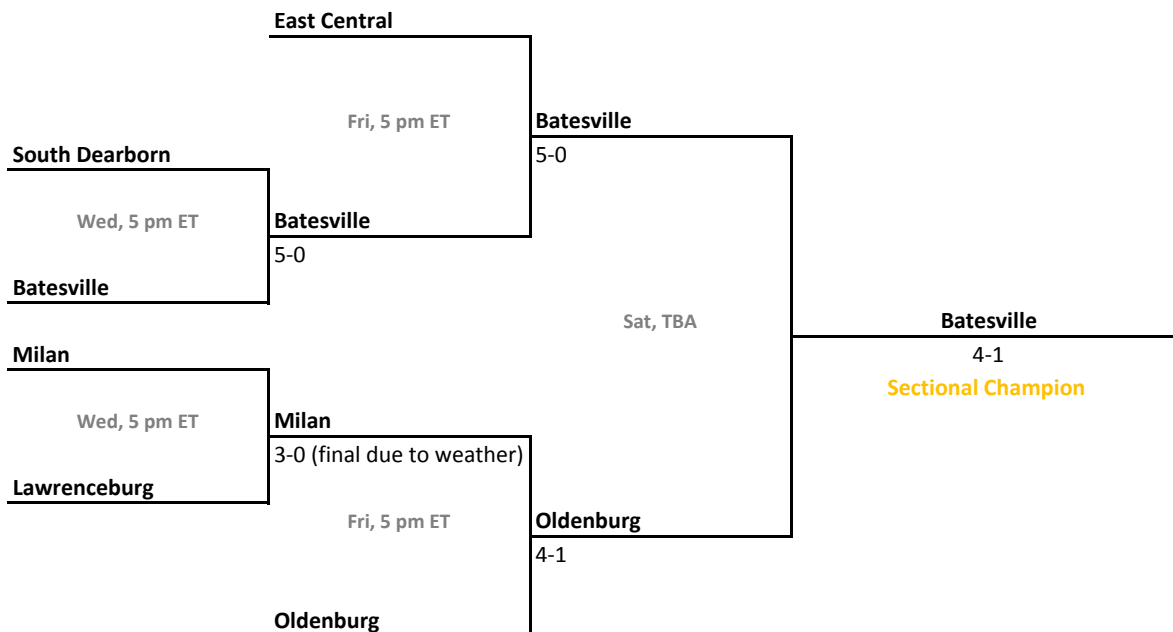

Sectional 60 | South Dearborn (6 teams)