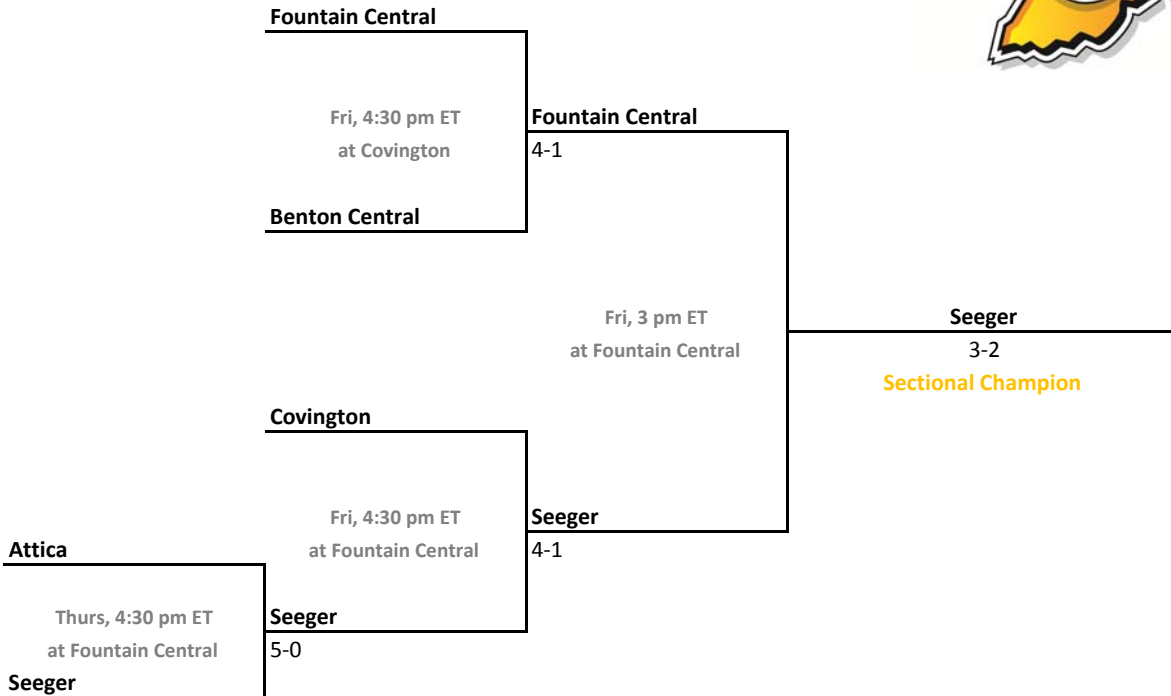

Sectional 21 | Floyd Central (5 teams)

Sectional 22 | Fort Wayne Concordia Lutheran (5 teams)

2013-14 IHSAA Girls Tennis

40th Annual Team State Tournament Series

Sectionals
May 21-24, 2014

Sectional 23 | Fountain Central (5 teams)