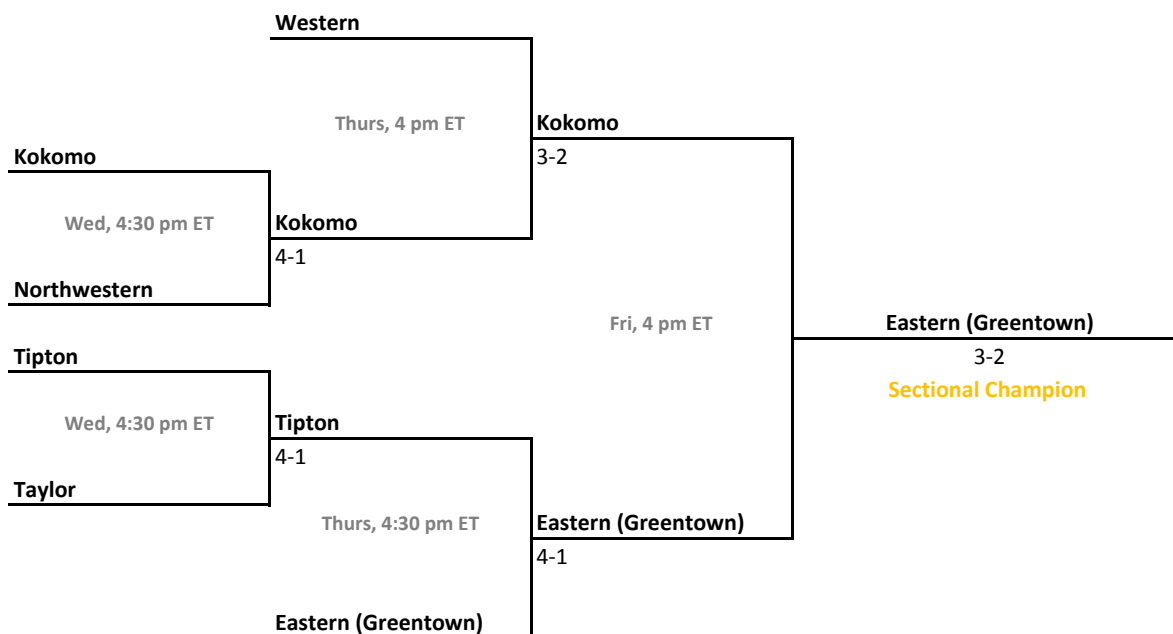

Sectional 29 | Jasper (4 teams)

Sectional 30 | Jay County (4 teams)

2013-14 IHSAA Girls Tennis

40th Annual Team State Tournament Series

Sectionals
May 21-24, 2014

Sectional 31 | Jeffersonville (4 teams)

Sectional 32 | Kokomo (6 teams)