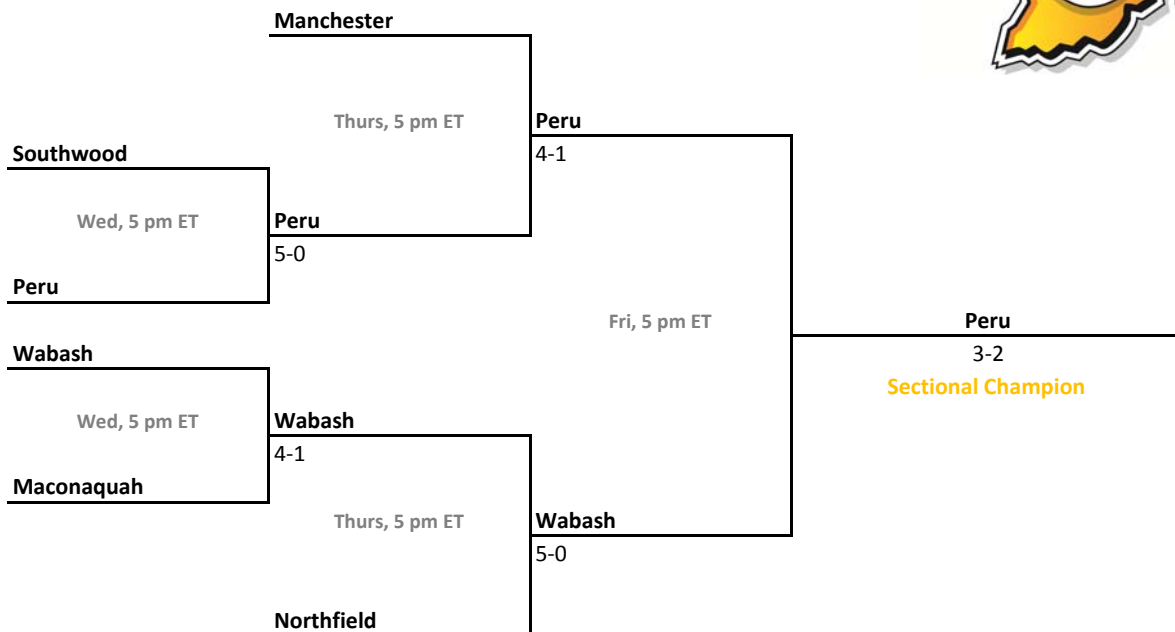

Sectionals
May 21-24, 2014

Sectional 51 | Peru (6 teams)

Sectional 52 | Park Tudor (5 teams)

2013-14 IHSAA Girls Tennis

40th Annual Team State Tournament Series

Sectionals
May 21-24, 2014

Sectional 53 | Portage (5 teams)