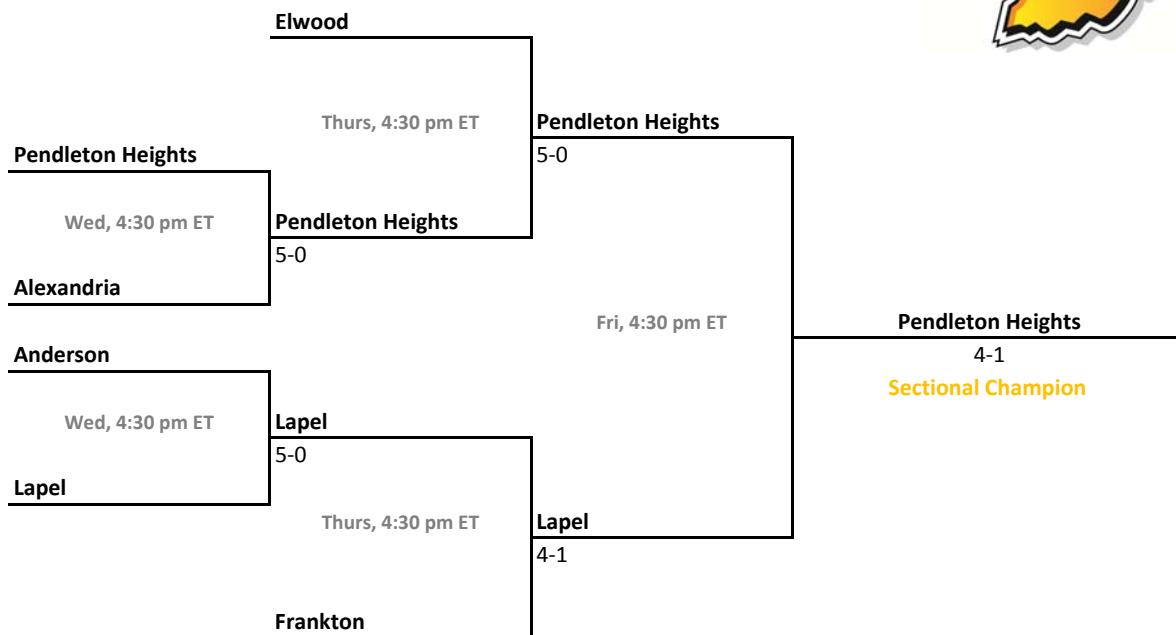

2013-14 IHSAA Girls Tennis

40th Annual Team State Tournament Series

Sectionals
May 21-24, 2014

Sectional 1 | Anderson (6 teams)

Sectional 2 | Plainfield (5 teams)

2013-14 IHSAA Girls Tennis

40th Annual Team State Tournament Series