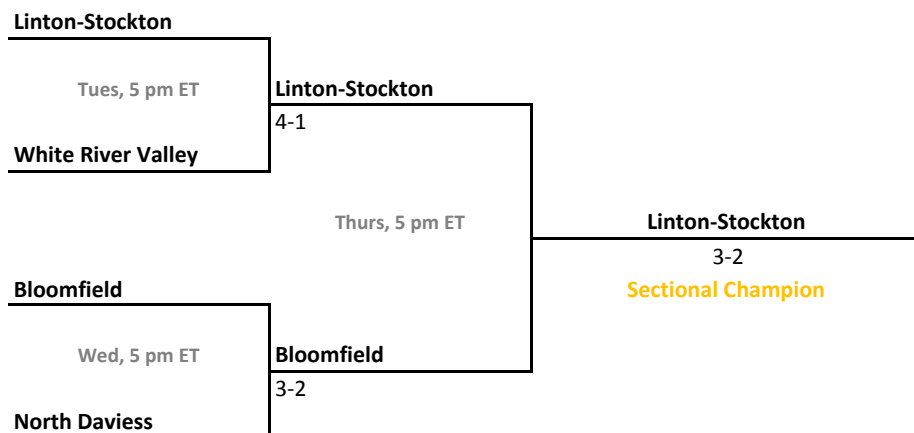

Sectional 46 | North Daviess (4 teams)