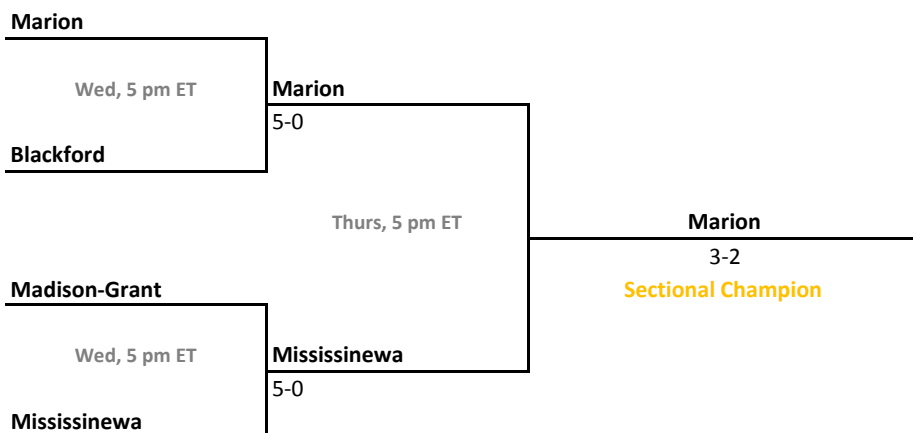

Sectionals
May 21-24, 2014

Sectional 35 | Lebanon (5 teams)

Sectional 36 | Logansport (5 teams)

2013-14 IHSAA Girls Tennis

40th Annual Team State Tournament Series

Sectionals
May 21-24, 2014

Sectional 37 | Loogootee (4 teams)

Sectional 38 | Marion (4 teams)

2013-14 IHSAA Girls Tennis

40th Annual Team State Tournament Series

Sectionals
May 21-24, 2014

Sectional 39 | Mt. Vernon (5 teams)

Sectional 40 | Mt. Vernon (Fortville) (4 teams)