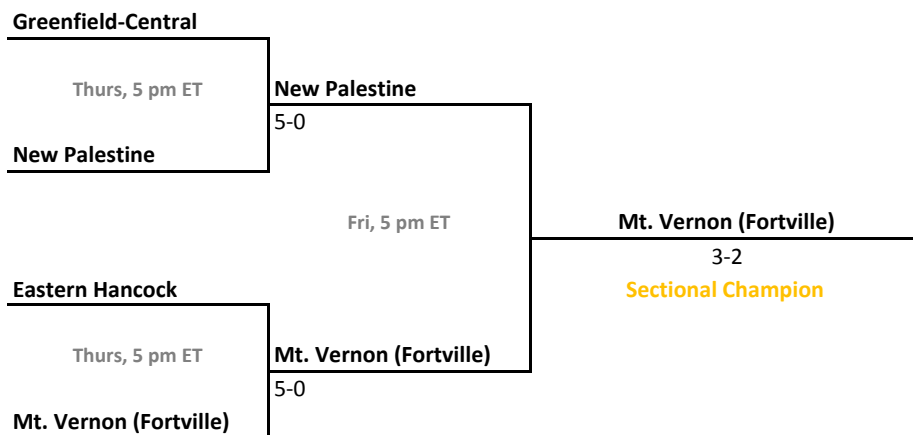

Sectionals
May 21-24, 2014

Sectional 35 | Lebanon (5 teams)

Sectional 36 | Logansport (5 teams)

2013-14 IHSAA Girls Tennis

40th Annual Team State Tournament Series

Sectionals
May 21-24, 2014

Sectional 37 | Loogootee (4 teams)

Sectional 38 | Marion (4 teams)

2013-14 IHSAA Girls Tennis

40th Annual Team State Tournament Series

Sectionals
May 21-24, 2014

Sectional 39 | Mt. Vernon (5 teams)

Sectional 40 | Mt. Vernon (Fortville) (4 teams)