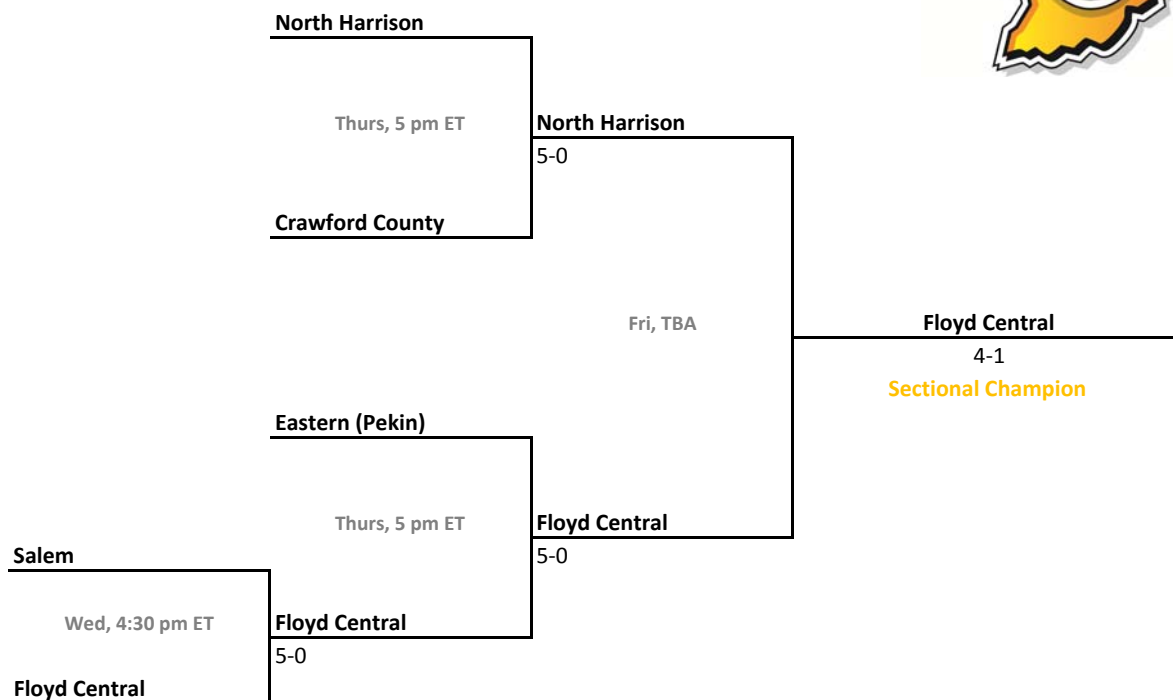

Sectional 21 | Floyd Central (5 teams)