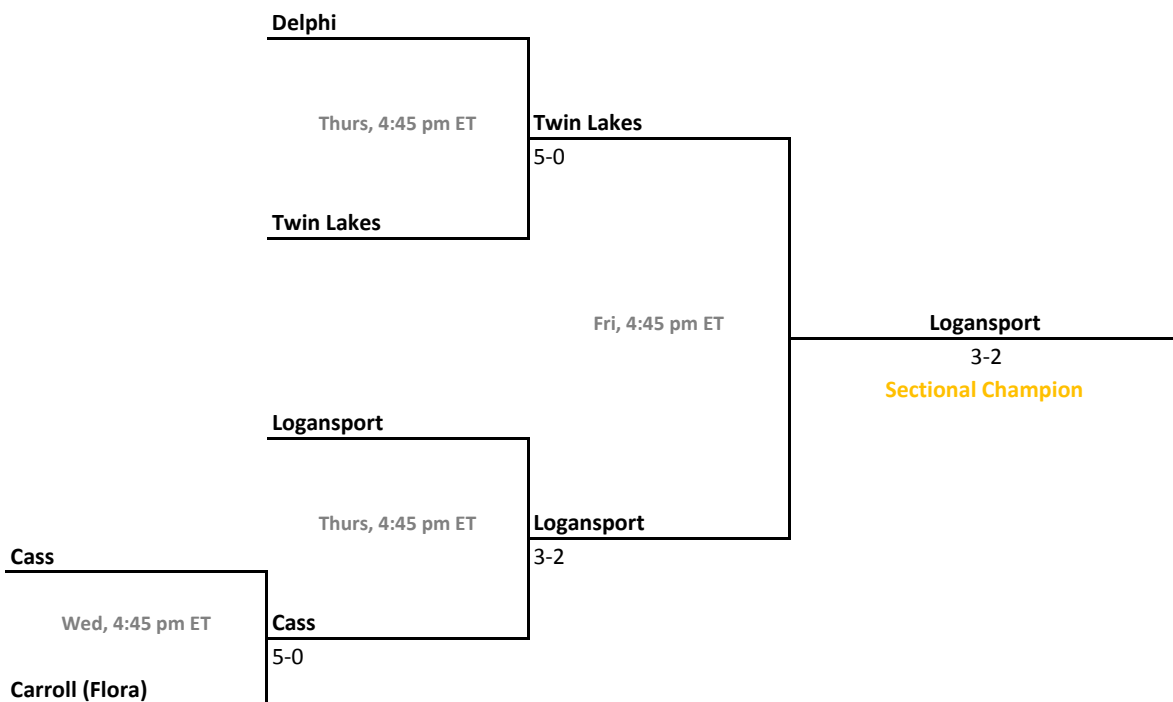

Sectionals
May 21-24, 2014

Sectional 35 | Lebanon (5 teams)

Sectional 36 | Logansport (5 teams)

2013-14 IHSAA Girls Tennis

40th Annual Team State Tournament Series

Sectionals
May 21-24, 2014

Sectional 37 | Loogootee (4 teams)