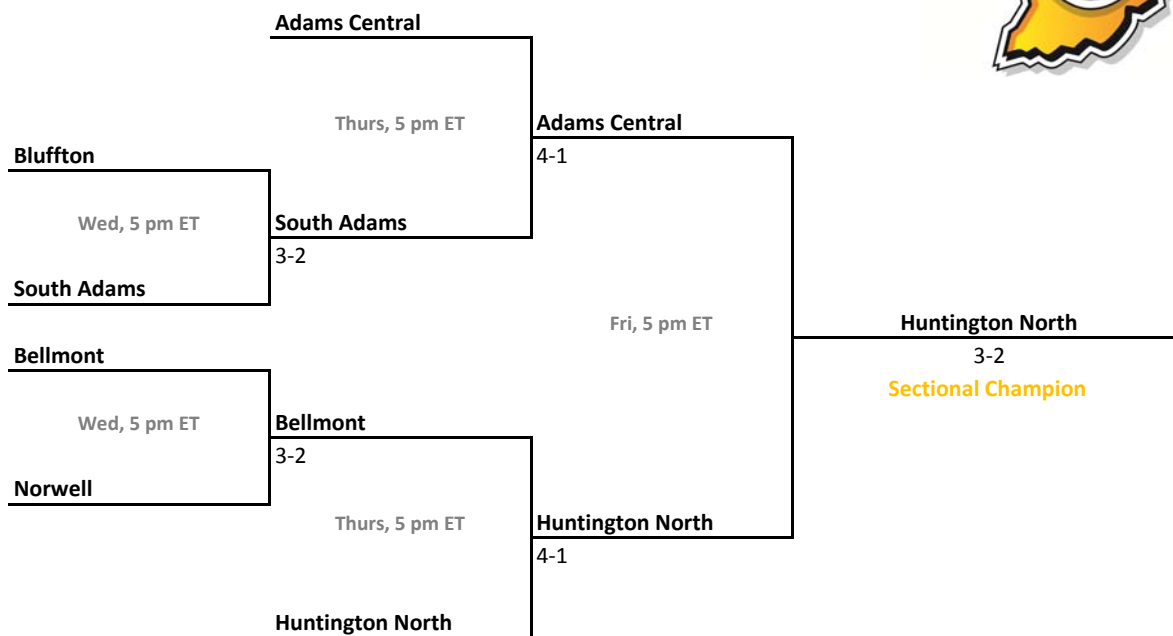

Sectional 49 | Norwell (6 teams)