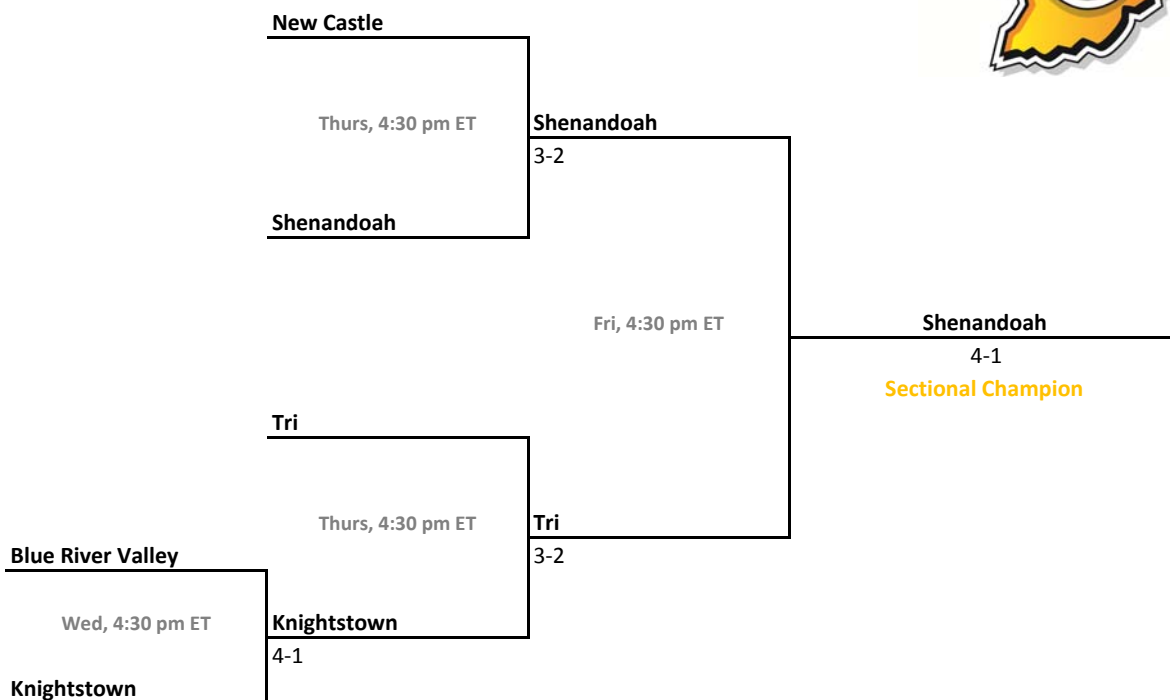

Sectional 43 | New Castle (5 teams)