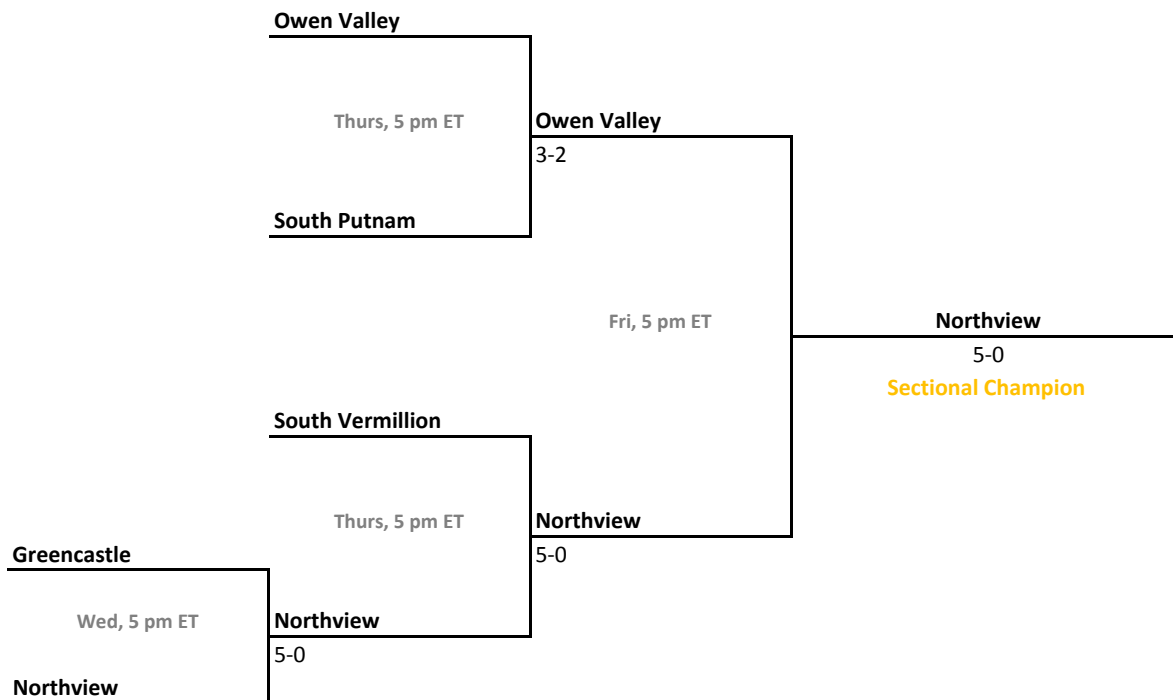

Sectional 46 | North Daviess (4 teams)

2013-14 IHSAA Girls Tennis

40th Annual Team State Tournament Series

Sectionals
May 21-24, 2014

Sectional 47 | Elkhart Central (4 teams)

Sectional 48 | Northview (5 teams)