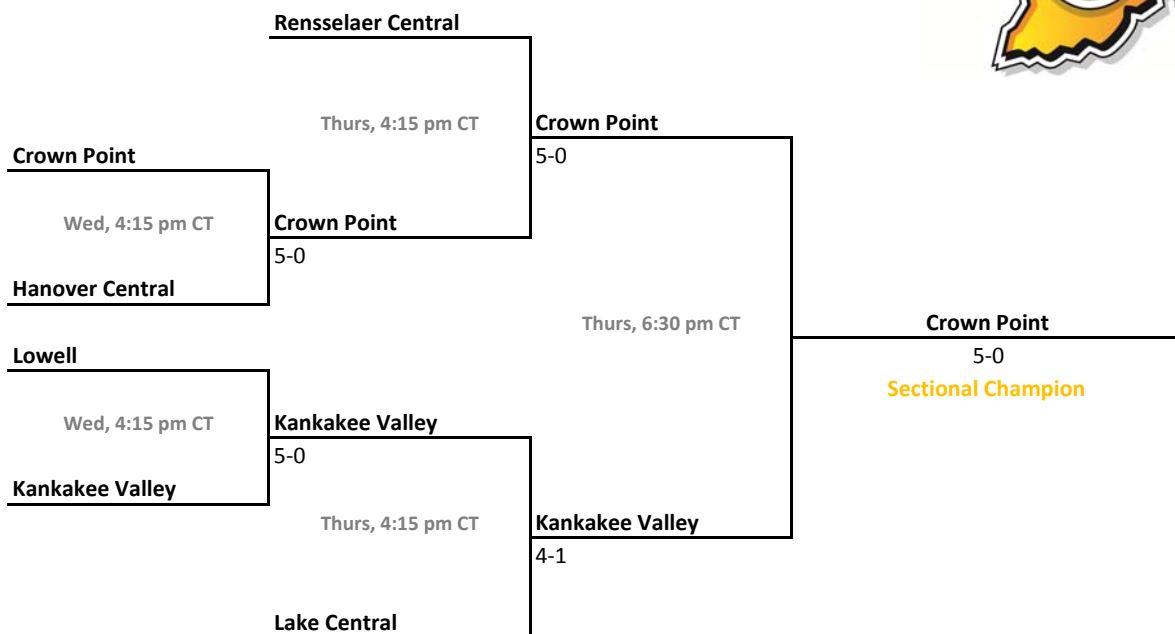

Sectionals
May 21-24, 2014

Sectional 11 | Ben Davis (6 teams)

Sectional 12 | Crawfordsville (5 teams)

2013-14 IHSAA Girls Tennis

40th Annual Team State Tournament Series

Sectionals
May 21-24, 2014

Sectional 13 | Crown Point (6 teams)