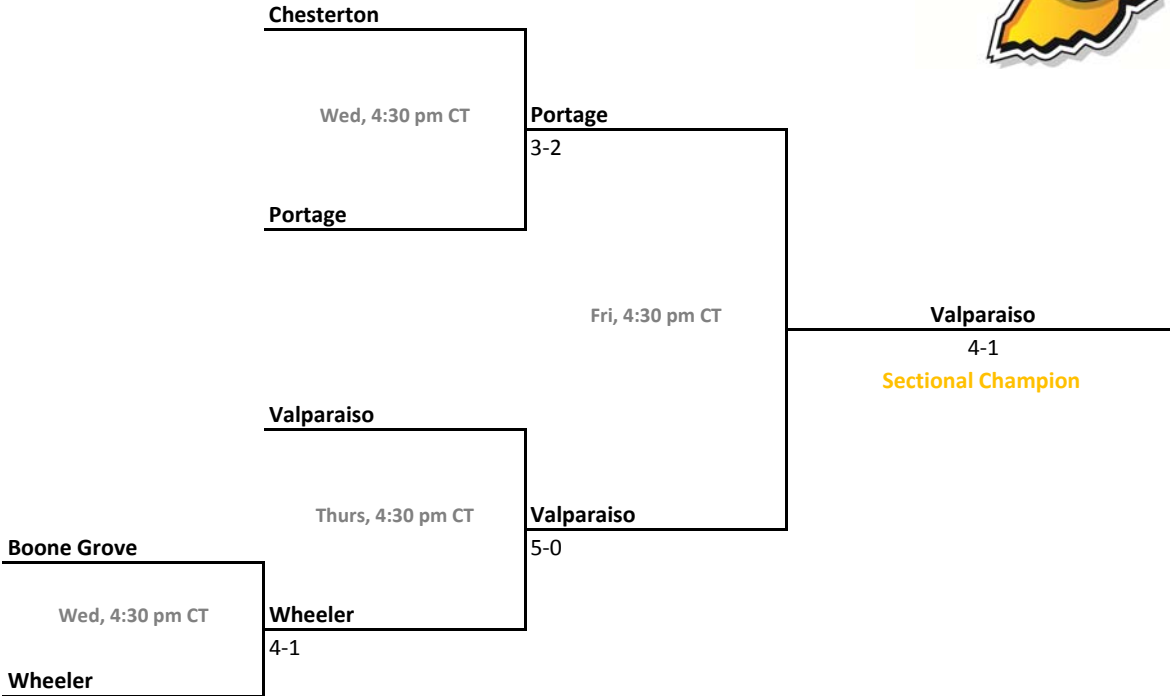

Sectionals
May 21-24, 2014

Sectional 51 | Peru (6 teams)

Sectional 52 | Park Tudor (5 teams)

2013-14 IHSAA Girls Tennis

40th Annual Team State Tournament Series

Sectionals
May 21-24, 2014

Sectional 53 | Portage (5 teams)