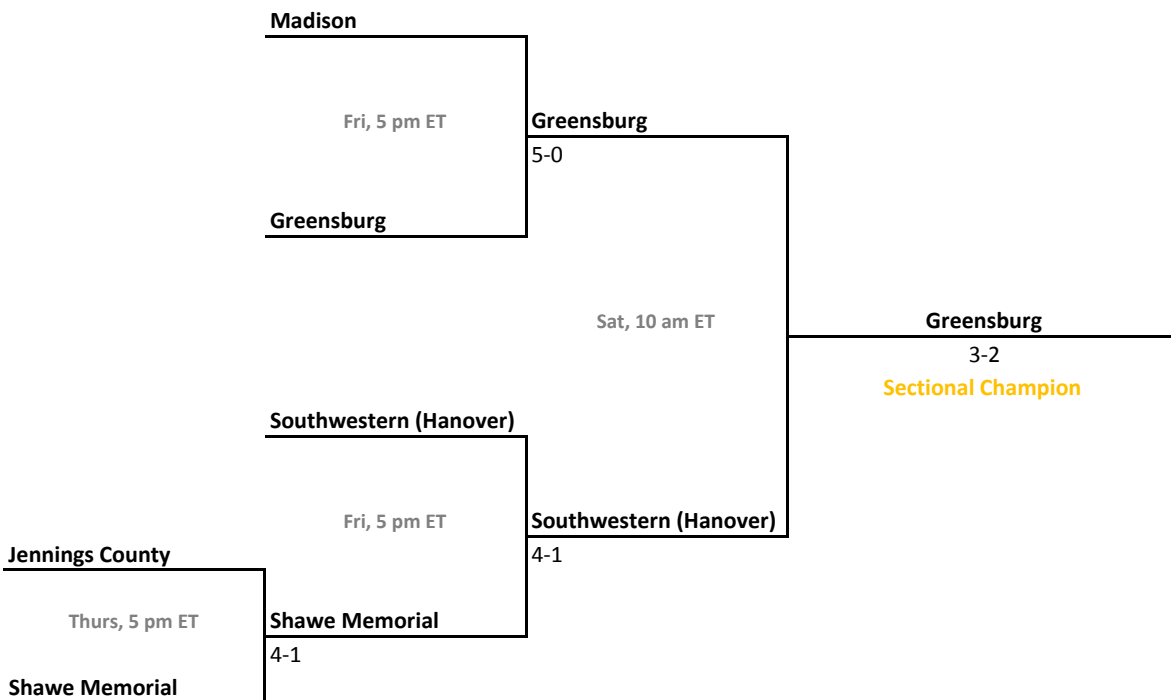

Sectional 24 | Franklin Central (4 teams)

2013-14 IHSAA Girls Tennis

40th Annual Team State Tournament Series

Sectionals
May 21-24, 2014

Sectional 25 | Goshen (5 teams)

Sectional 26 | Greensburg (5 teams)

2013-14 IHSAA Girls Tennis