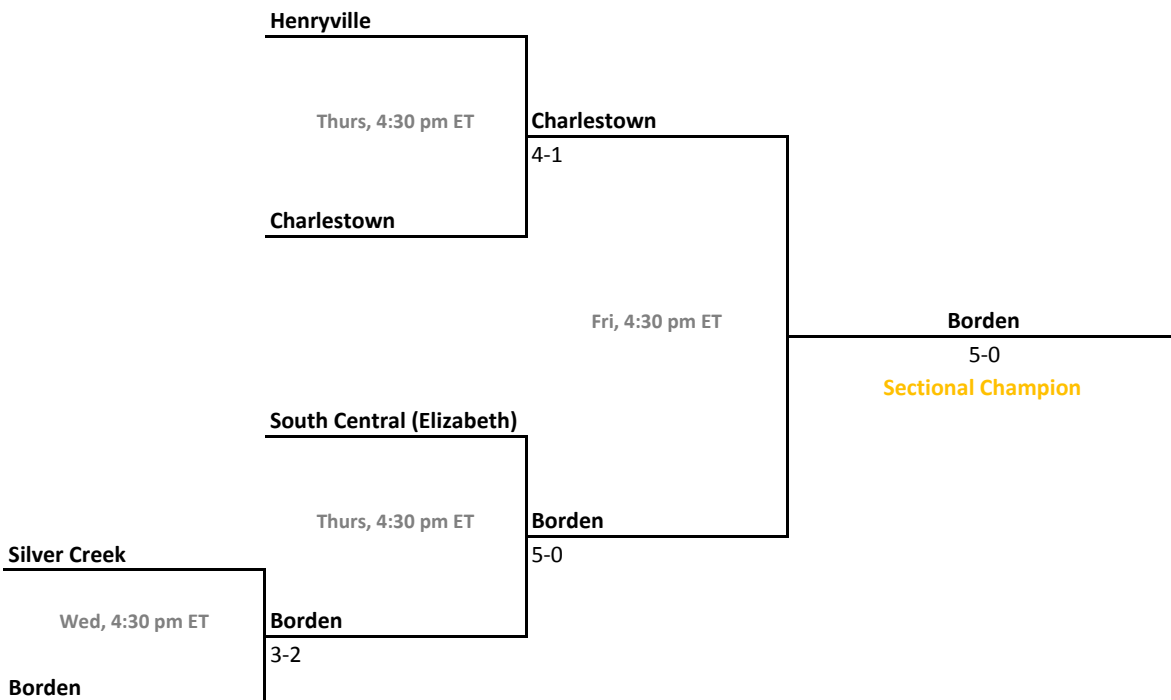

40th Annual Team State Tournament Series

Sectionals
May 21-24, 2014

Sectional 57 | Shelbyville (5 teams)

Sectional 58 | Silver Creek (5 teams)

2013-14 IHSAA Girls Tennis

40th Annual Team State Tournament Series