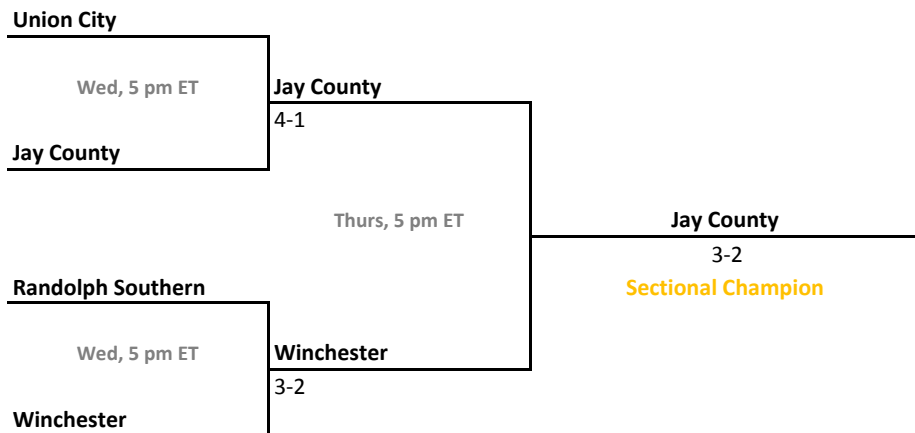

Sectional 30 | Jay County (4 teams)