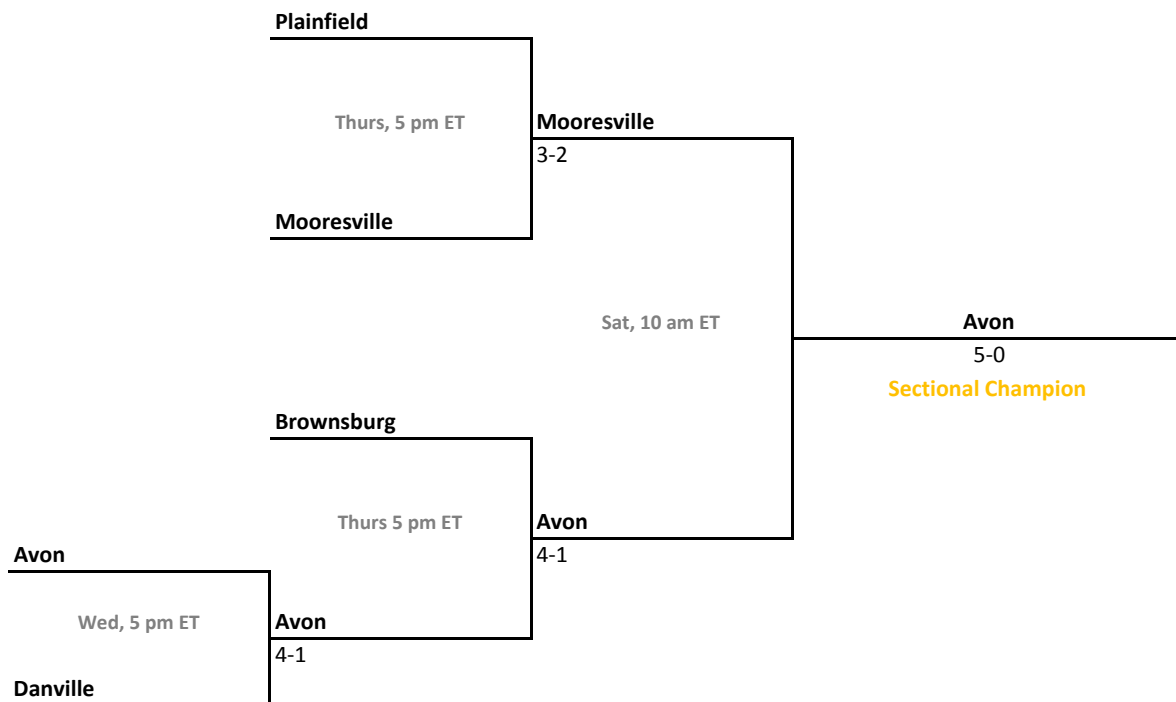

2013-14 IHSAA Girls Tennis

40th Annual Team State Tournament Series

Sectionals
May 21-24, 2014

Sectional 1 | Anderson (6 teams)

Sectional 2 | Plainfield (5 teams)

2013-14 IHSAA Girls Tennis

40th Annual Team State Tournament Series

Sectionals
May 21-24, 2014

Sectional 3 | Bedford North Lawrence (5 teams)

Sectional 4 | Bremen (5 teams)

2013-14 IHSAA Girls Tennis

40th Annual Team State Tournament Series

Sectionals
May 21-24, 2014

Sectional 5 | Carmel (4 teams)