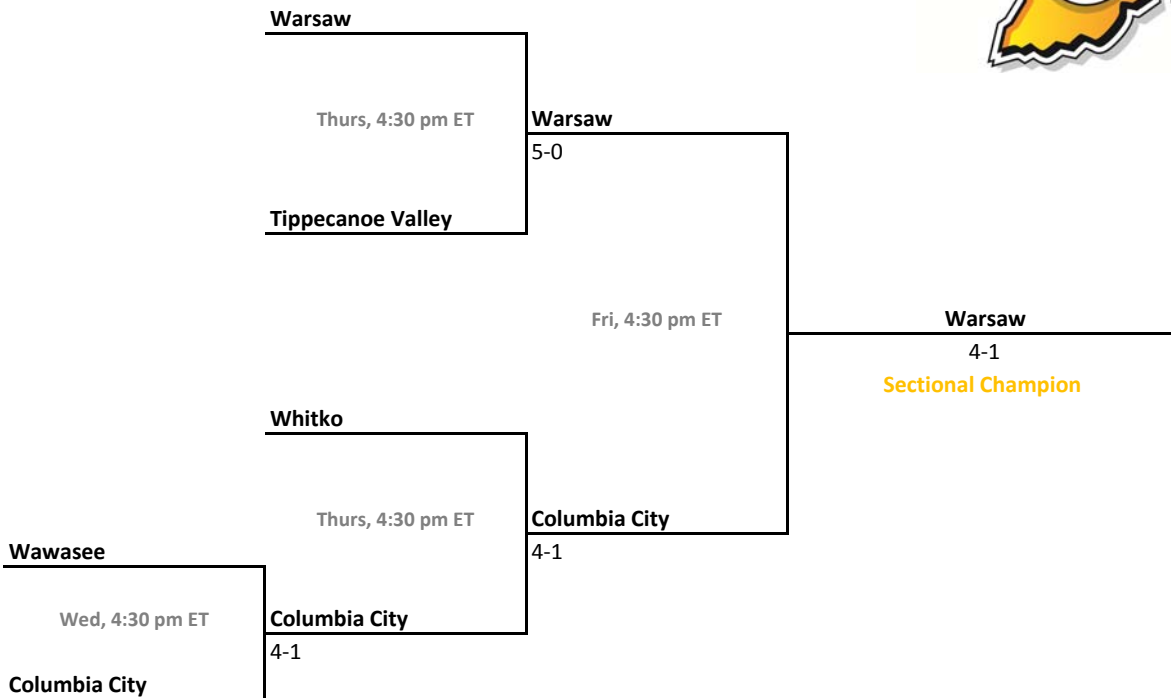

Sectional 61 | Terre Haute South (4 teams)

Sectional 62 | Vincennes Lincoln (5 teams)

2013-14 IHSAA Girls Tennis

40th Annual Team State Tournament Series

Sectionals
May 21-24, 2014

Sectional 63 | Warsaw (5 teams)