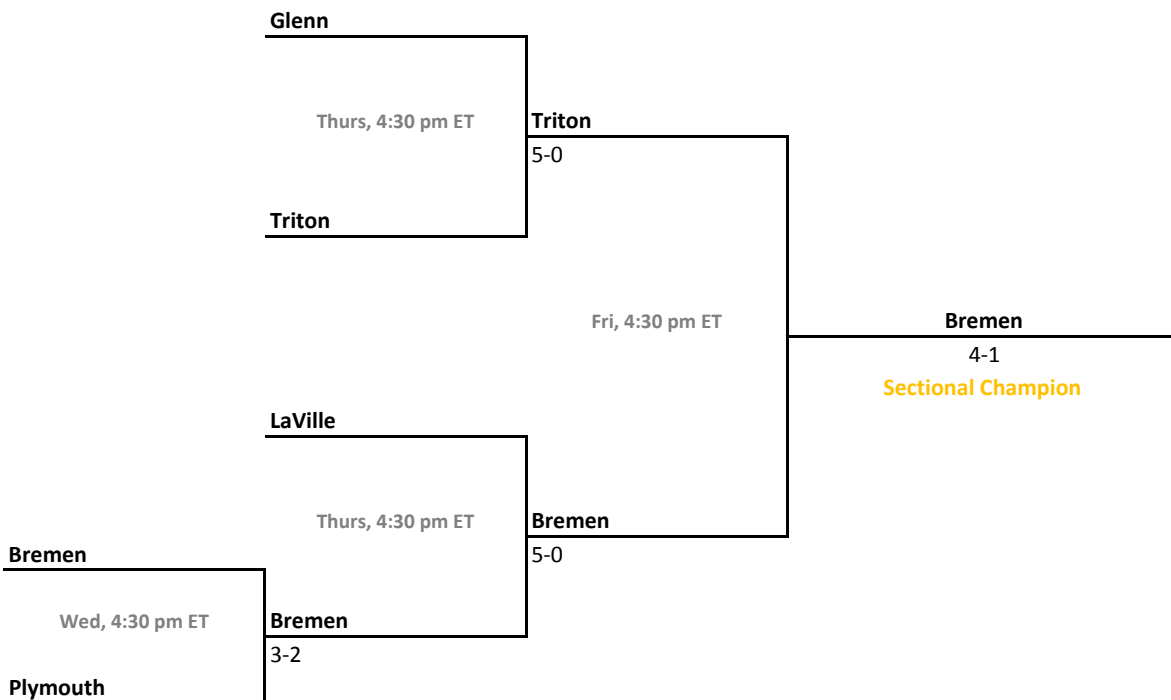

Sectional 4 | Bremen (5 teams)