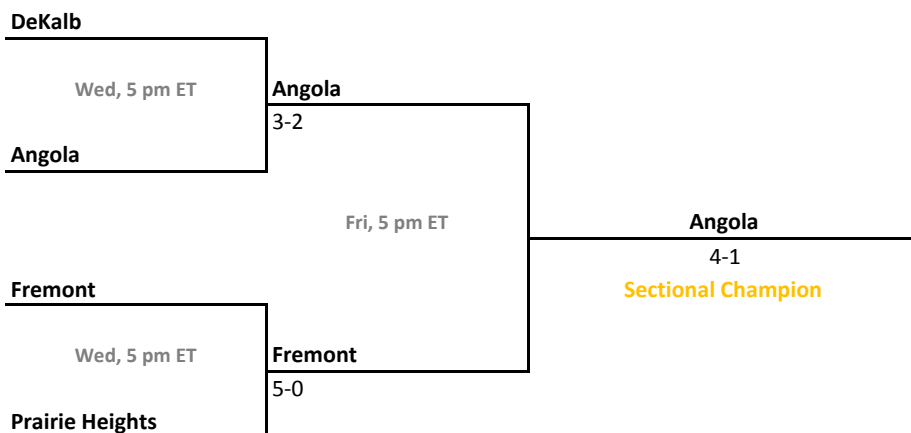

Sectional 14 | Culver Academies (4 teams)

2013-14 IHSAA Girls Tennis

40th Annual Team State Tournament Series

Sectionals
May 21-24, 2014

Sectional 15 | Decatur Central (5 teams)

Sectional 16 | Angola (4 teams)