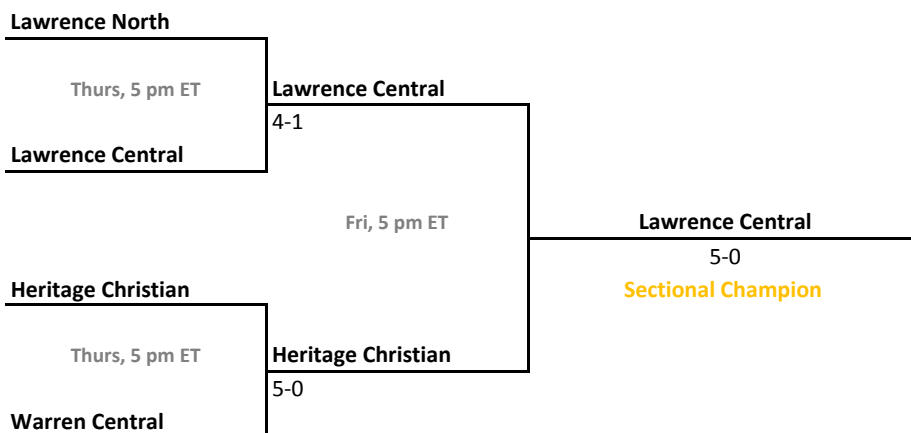

2013-14 IHSAA Girls Tennis

40th Annual Team State Tournament Series

Sectionals
May 21-24, 2014

Sectional 33 | LaPorte (4 teams)

Sectional 34 | Lawrence North (4 teams)

2013-14 IHSAA Girls Tennis

40th Annual Team State Tournament Series