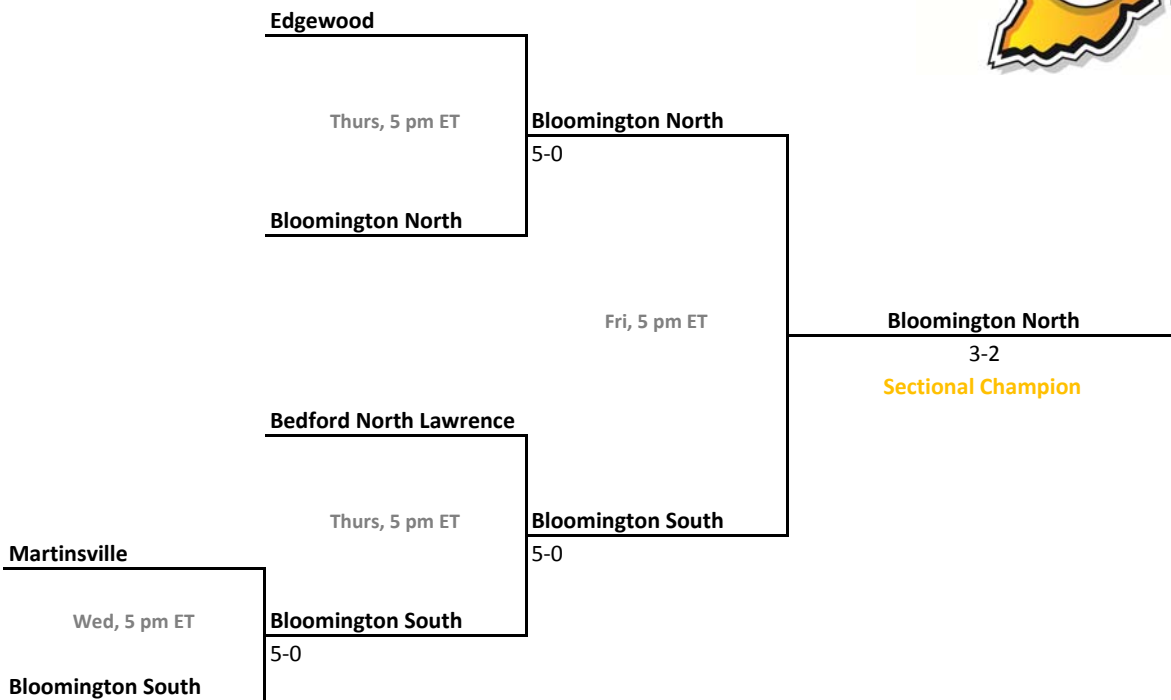

2013-14 IHSAA Girls Tennis

40th Annual Team State Tournament Series

Sectionals
May 21-24, 2014

Sectional 1 | Anderson (6 teams)

Sectional 2 | Plainfield (5 teams)

2013-14 IHSAA Girls Tennis

40th Annual Team State Tournament Series

Sectionals
May 21-24, 2014

Sectional 3 | Bedford North Lawrence (5 teams)

Sectional 4 | Bremen (5 teams)

2013-14 IHSAA Girls Tennis

40th Annual Team State Tournament Series

Sectionals
May 21-24, 2014

Sectional 5 | Carmel (4 teams)