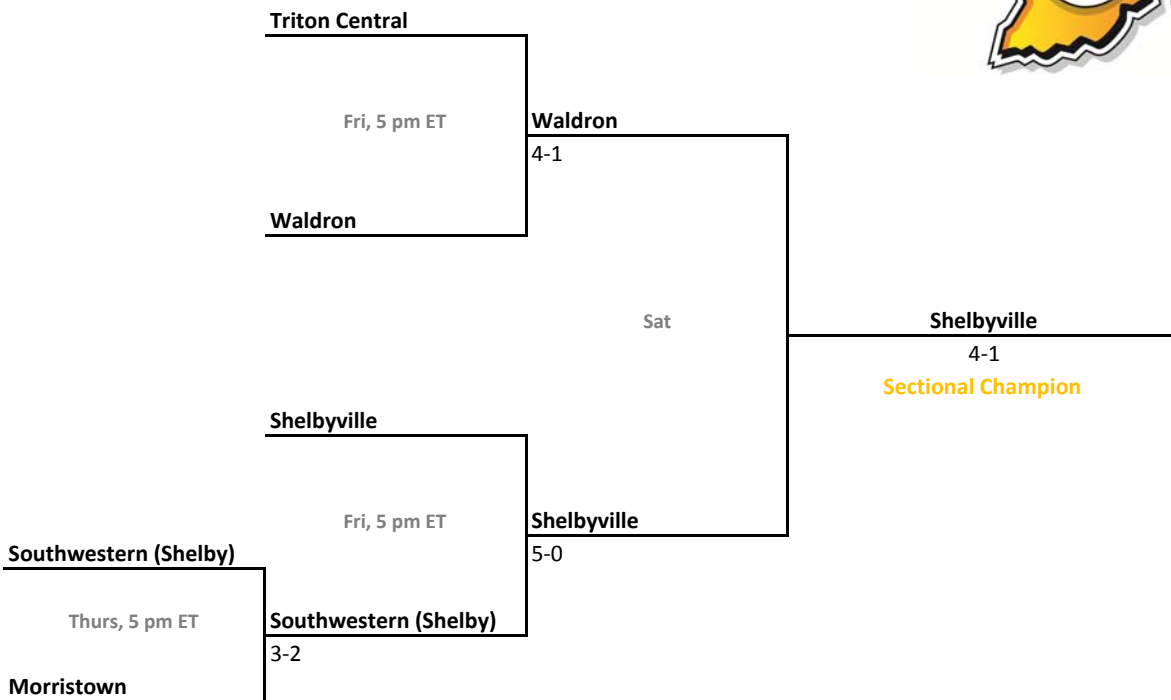

Sectional 57 | Shelbyville (5 teams)