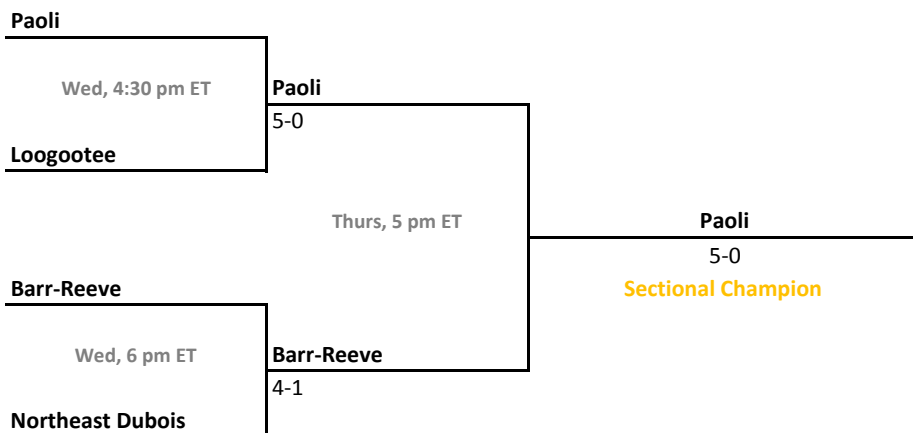

Sectionals
May 21-24, 2014

Sectional 35 | Lebanon (5 teams)

Sectional 36 | Logansport (5 teams)

2013-14 IHSAA Girls Tennis

40th Annual Team State Tournament Series

Sectionals
May 21-24, 2014

Sectional 37 | Loogootee (4 teams)