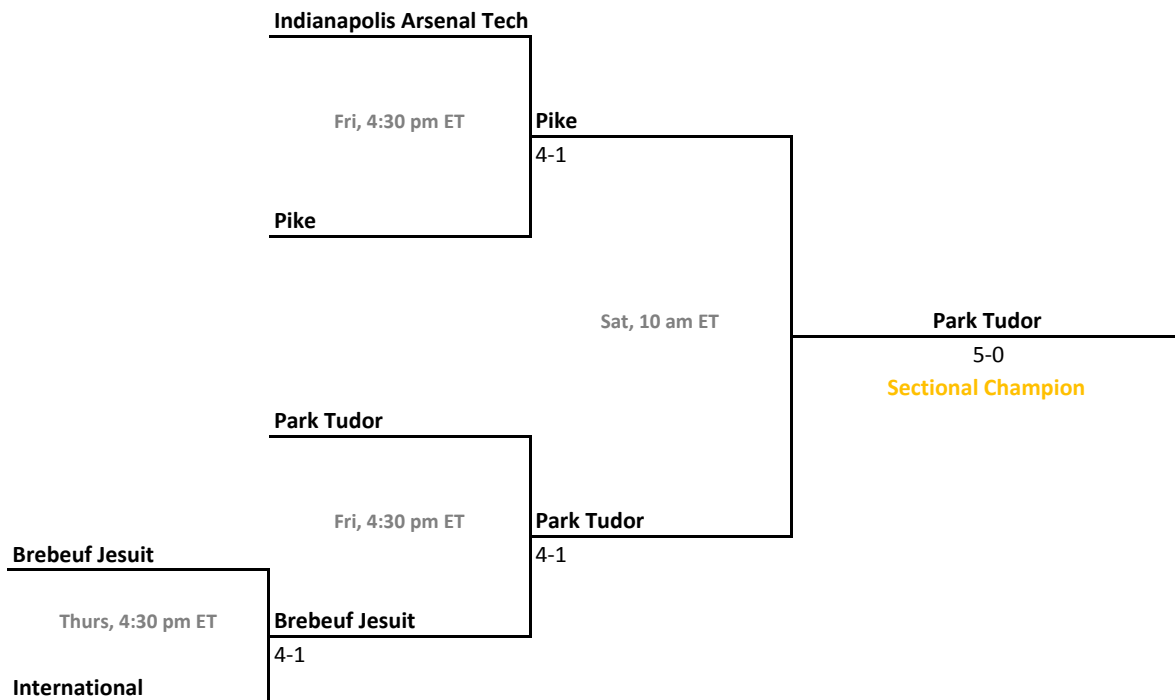

Sectionals
May 21-24, 2014

Sectional 51 | Peru (6 teams)

Sectional 52 | Park Tudor (5 teams)

2013-14 IHSAA Girls Tennis

40th Annual Team State Tournament Series

Sectionals
May 21-24, 2014

Sectional 53 | Portage (5 teams)