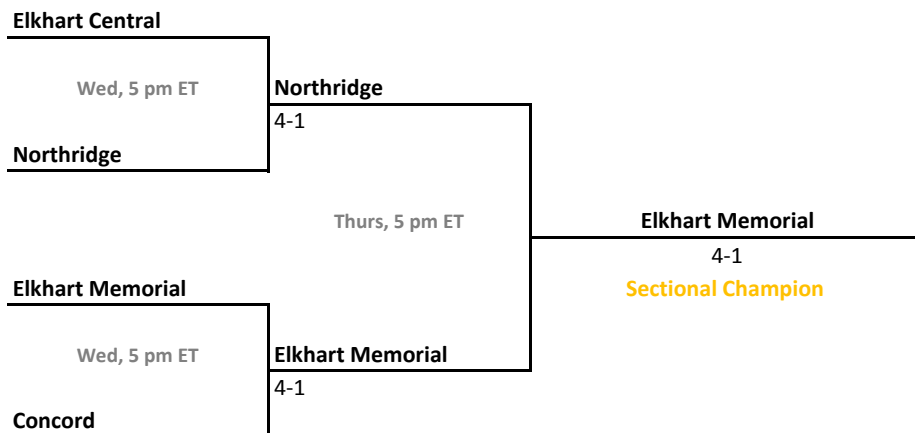

Sectionals
May 21-24, 2014

Sectional 43 | New Castle (5 teams)

Sectional 44 | Noblesville (4 teams)

2013-14 IHSAA Girls Tennis

40th Annual Team State Tournament Series

Sectionals
May 21-24, 2014

Sectional 45 | North Central (Indianapolis) (4 teams)

Sectional 46 | North Daviess (4 teams)

2013-14 IHSAA Girls Tennis

40th Annual Team State Tournament Series

Sectionals
May 21-24, 2014

Sectional 47 | Elkhart Central (4 teams)

Sectional 48 | Northview (5 teams)