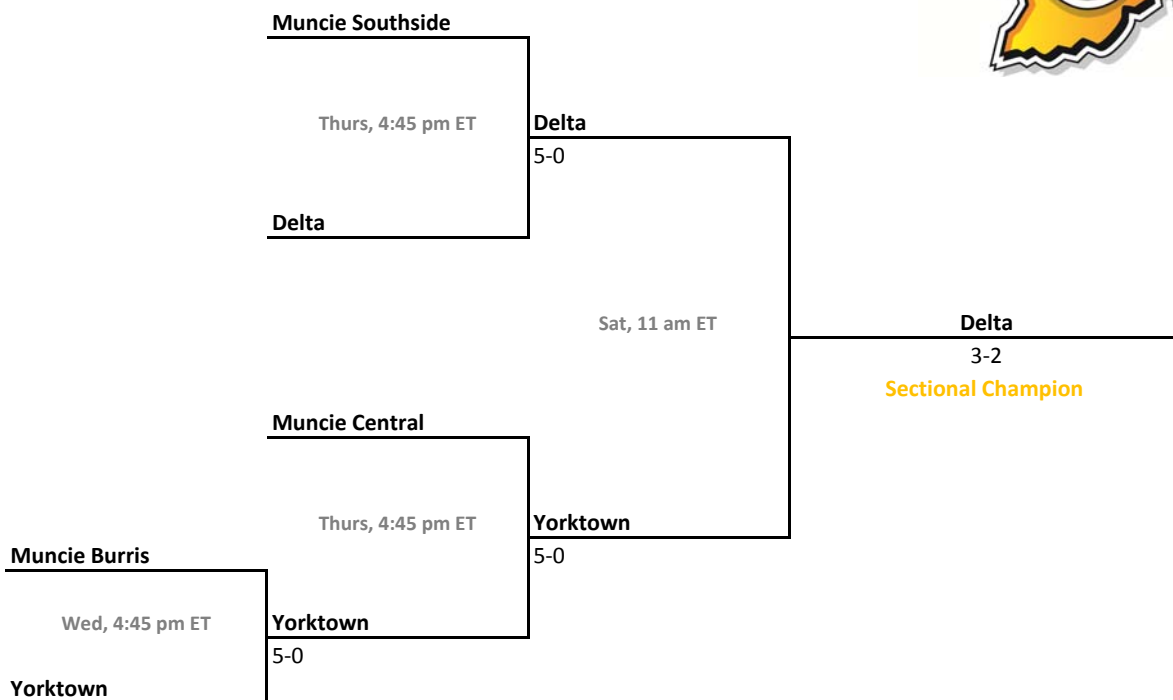

Sectional 14 | Culver Academies (4 teams)

2013-14 IHSAA Girls Tennis

40th Annual Team State Tournament Series

Sectionals
May 21-24, 2014

Sectional 15 | Decatur Central (5 teams)

Sectional 16 | Angola (4 teams)

2013-14 IHSAA Girls Tennis

40th Annual Team State Tournament Series

Sectionals
May 21-24, 2014

Sectional 17 | Delta (5 teams)

Sectional 18 | East Chicago Central (6 teams)

2013-14 IHSAA Girls Tennis

40th Annual Team State Tournament Series