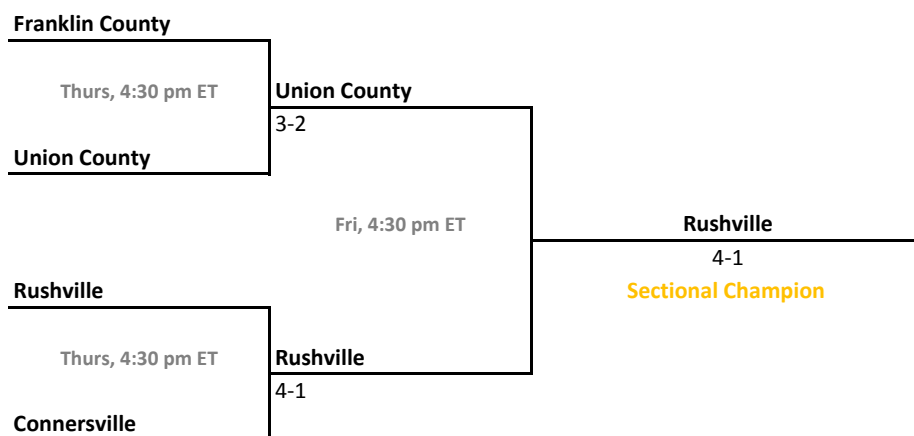

2013-14 IHSAA Girls Tennis

40th Annual Team State Tournament Series

Sectionals
May 21-24, 2014

Sectional 9 | Columbus East (5 teams)

Sectional 10 | Connersville (4 teams)

2013-14 IHSAA Girls Tennis

40th Annual Team State Tournament Series