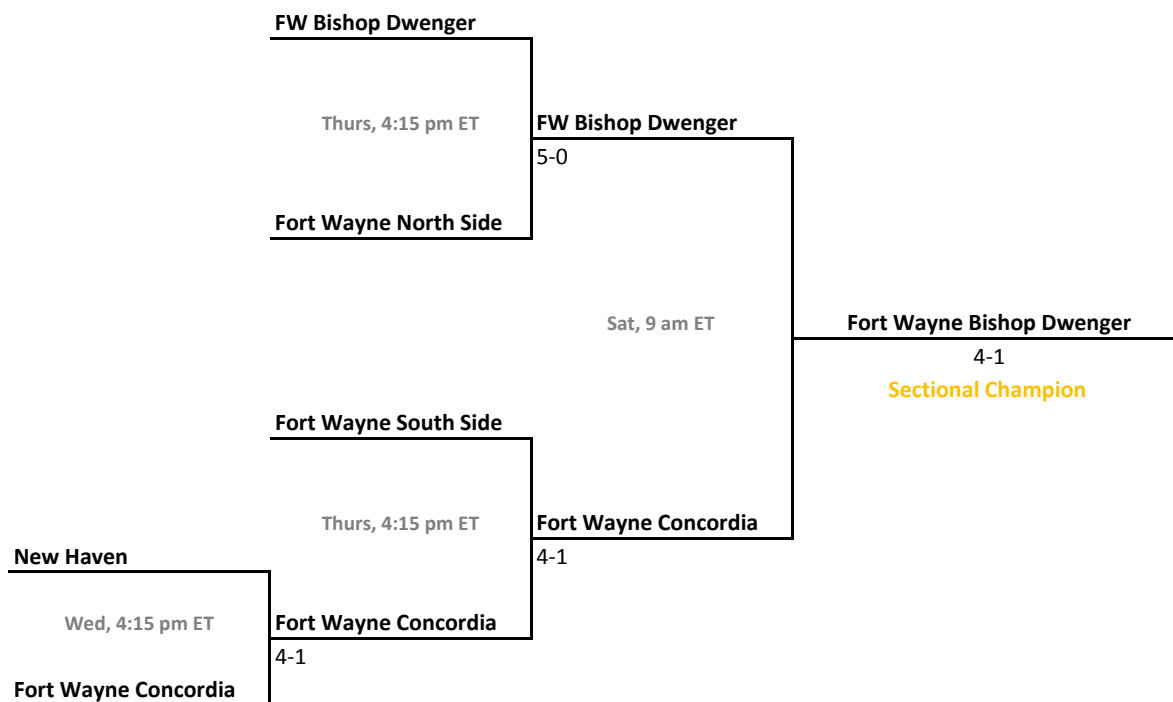

Sectionals
May 21-24, 2014

Sectional 19 | East Noble (6 teams)

Sectional 20 | Evansville Bosse (at Evansville North) (5 teams)

2013-14 IHSAA Girls Tennis

40th Annual Team State Tournament Series

Sectionals
May 21-24, 2014

Sectional 21 | Floyd Central (5 teams)

Sectional 22 | Fort Wayne Concordia Lutheran (5 teams)

2013-14 IHSAA Girls Tennis

40th Annual Team State Tournament Series

Sectionals
May 21-24, 2014

Sectional 23 | Fountain Central (5 teams)