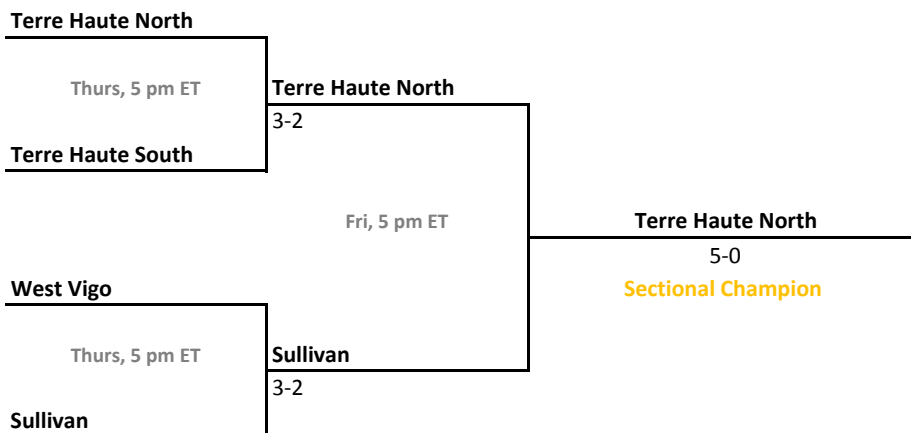

Sectional 61 | Terre Haute South (4 teams)