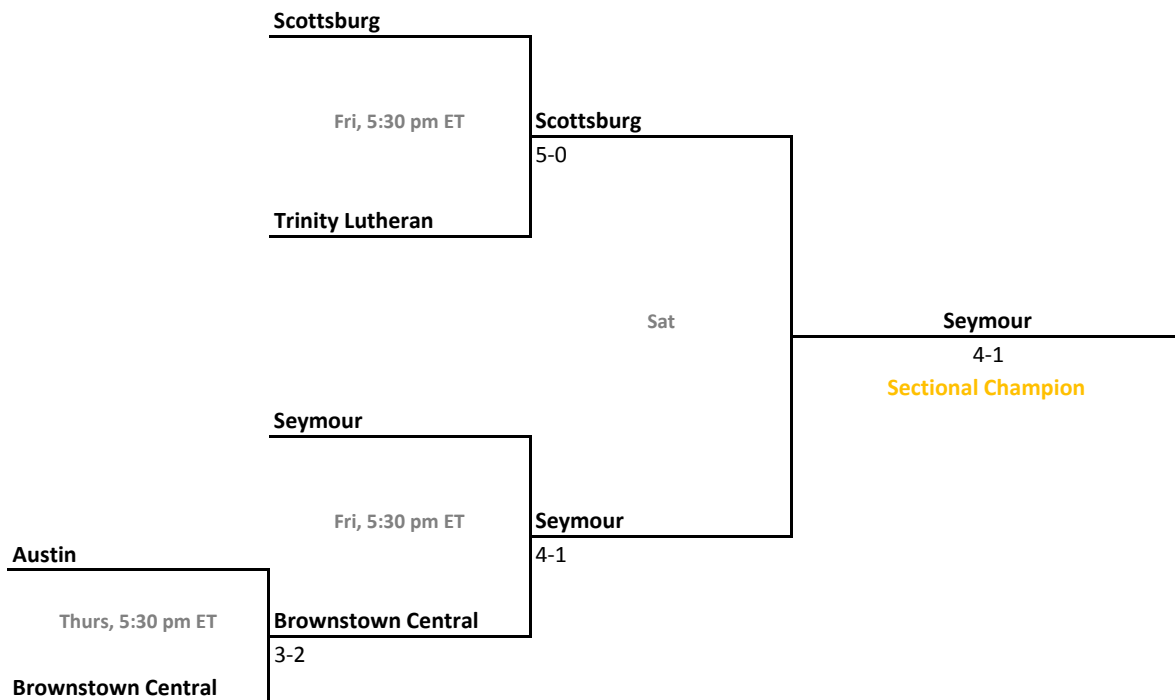

Sectional 54 | Princeton (4 teams)

2013-14 IHSAA Girls Tennis

40th Annual Team State Tournament Series

Sectionals
May 21-24, 2014

Sectional 55 | Richmond (6 teams)

Sectional 56 | Seymour (5 teams)

2013-14 IHSAA Girls Tennis