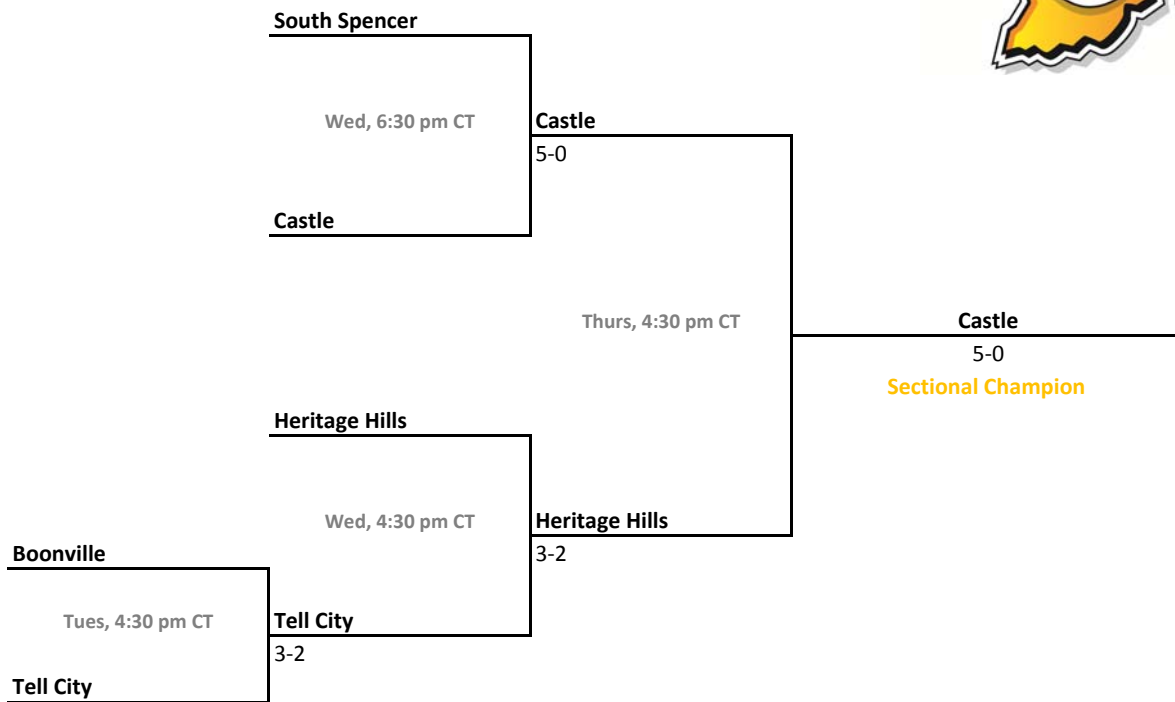

2013-14 IHSAA Girls Tennis

40th Annual Team State Tournament Series

Sectionals
May 21-24, 2014

Sectional 1 | Anderson (6 teams)

Sectional 2 | Plainfield (5 teams)

2013-14 IHSAA Girls Tennis

40th Annual Team State Tournament Series

Sectional 6 | Carroll (Fort Wayne) (6 teams)

2013-14 IHSAA Girls Tennis

40th Annual Team State Tournament Series

Sectionals
May 21-24, 2014

Sectional 7 | Heritage Hills (5 teams)

Sectional 8 | Center Grove (5 teams)

2013-14 IHSAA Girls Tennis

40th Annual Team State Tournament Series

Sectionals
May 21-24, 2014

Sectional 9 | Columbus East (5 teams)

Sectional 10 | Connersville (4 teams)

2013-14 IHSAA Girls Tennis

40th Annual Team State Tournament Series