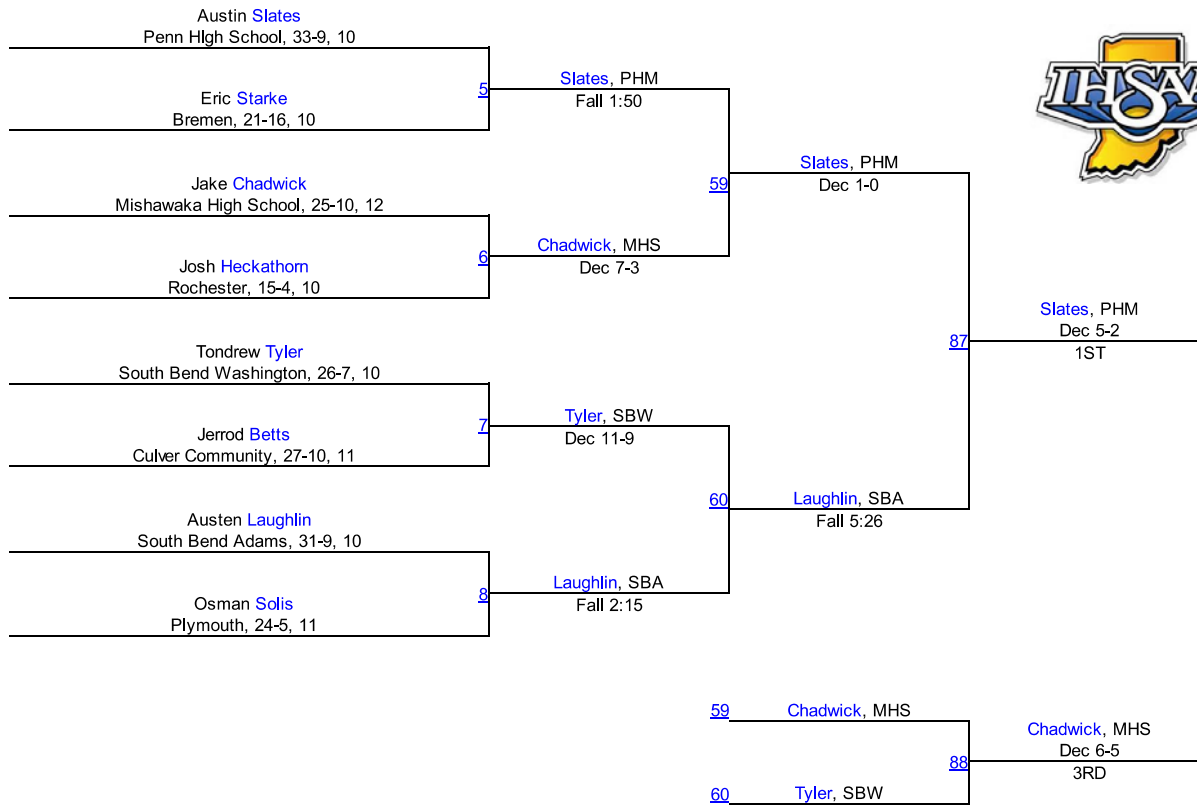

IHSAA Regional @ Rochester

113