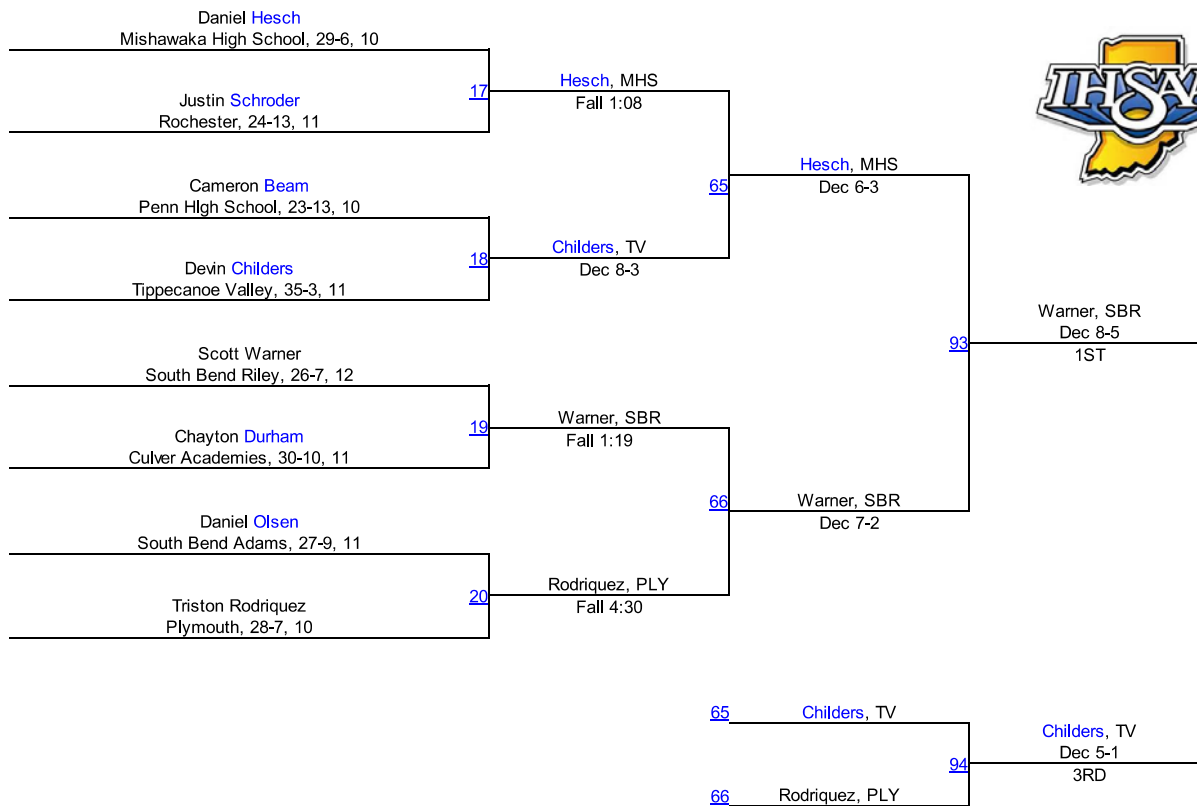

IHSAA Regional @ Rochester

132