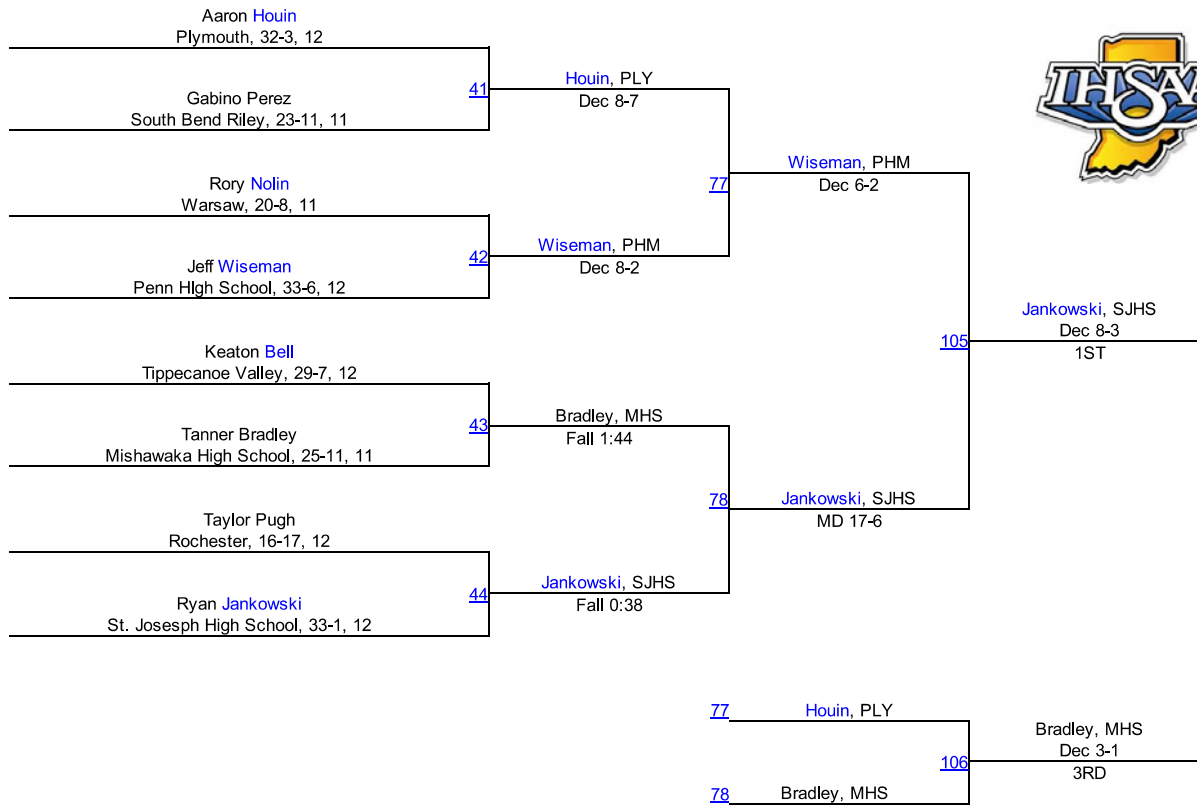

IHSAA Regional @ Rochester

182