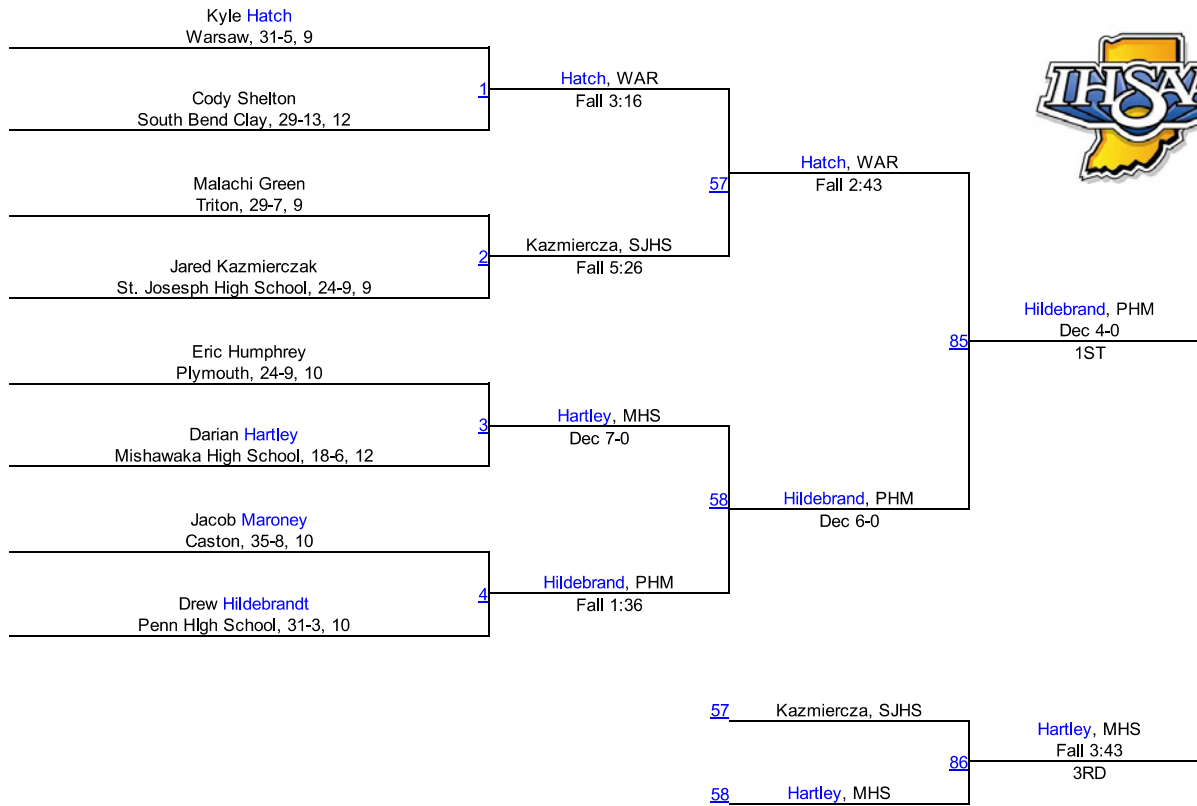

Team Scores

1.	Penn High School	236.0
2.	Mishawaka High School	131.0
3.	Rochester	69.0
4.	Plymouth	64.0
4.	South Bend Riley	64.0
6.	Culver Academies	31.0
7.	South Bend Adams	29.0
7.	St. Joesph High School	29.0
9.	South Bend Clay	27.0
10.	Bremen	24.0
10.	Warsaw	24.0
12.	Marian High School	22.0
12.	South Bend Washington	22.0
14.	Tippecanoe Valley	15.0
15.	Caston	0.0
15.	Culver Community	0.0
15.	Triton	0.0

IHSAA Regional @ Rochester

106