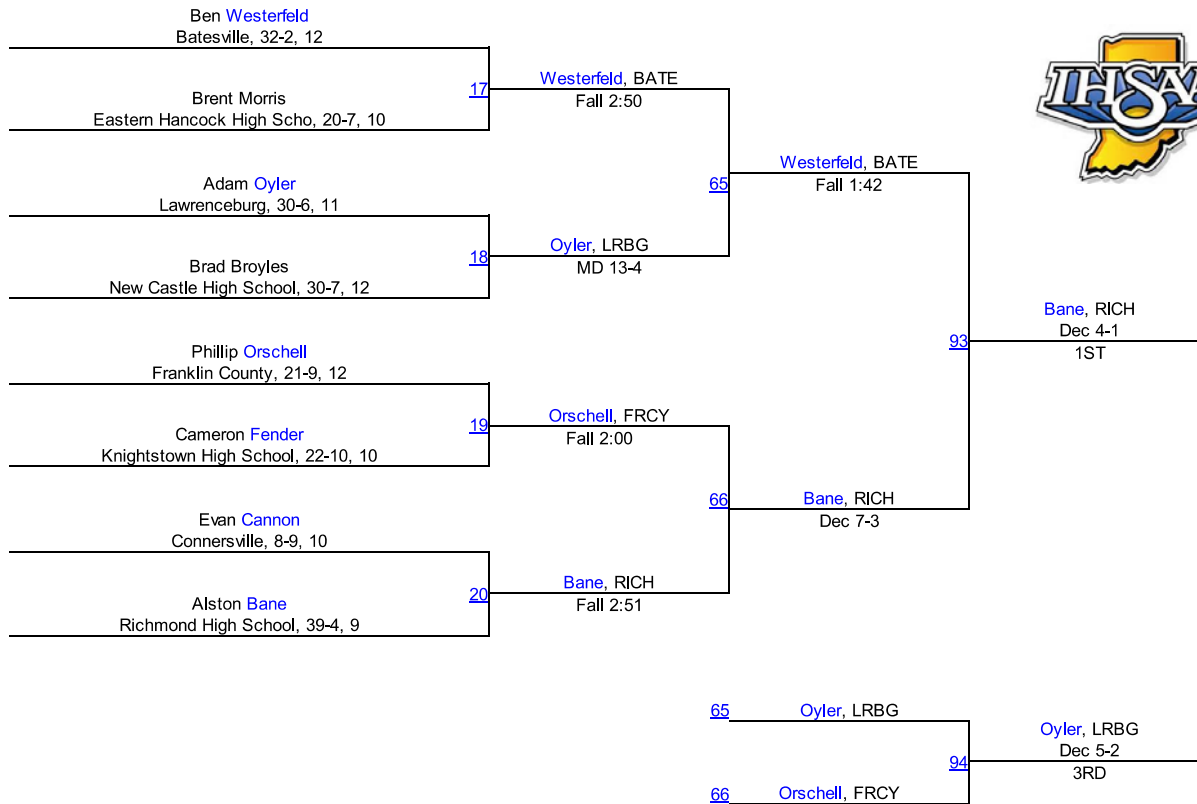

IHSAA Regional @ Richmond

132