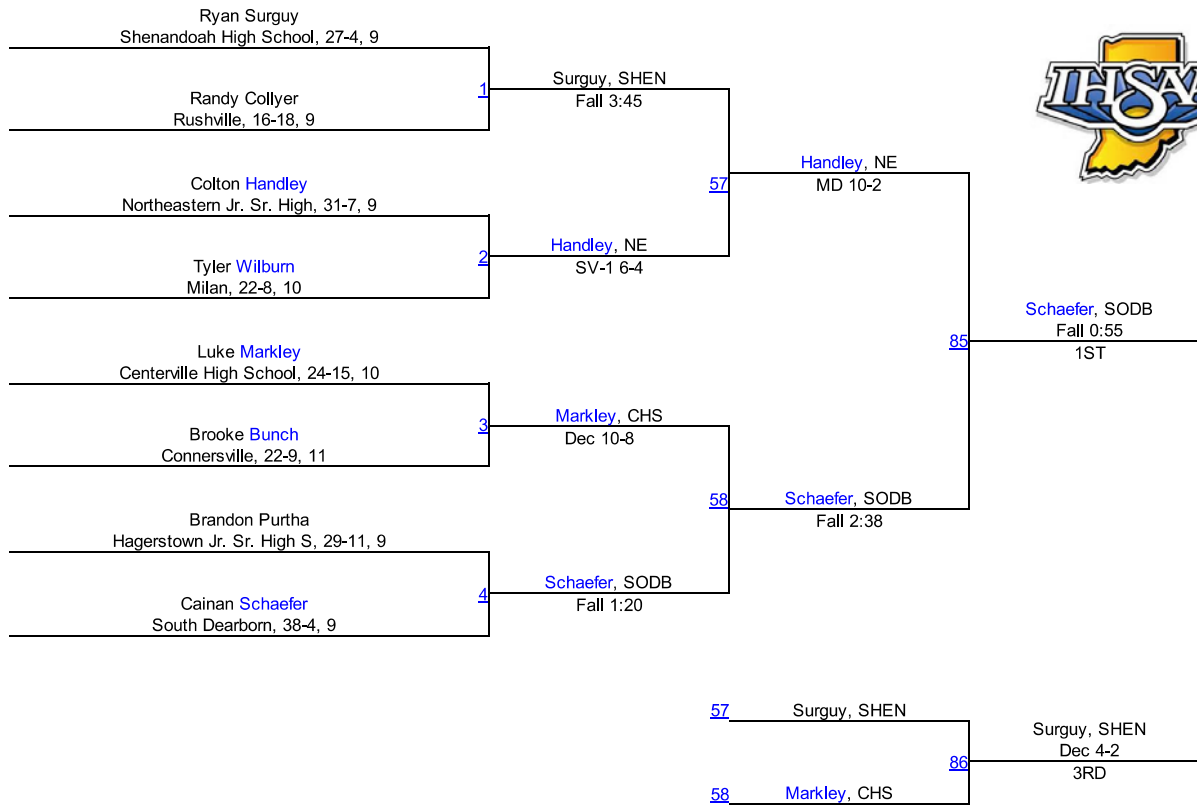

Team Scores

1.	Franklin County	83.0
2.	Union County	71.5
3.	Lawrenceburg	67.5
4.	South Dearborn	66.0
5.	East Central	64.0
6.	Connersville	58.0
7.	Batesville	48.0
8.	Centerville High School	45.0
8.	New Castle High School	45.0
10.	Milan	43.0
11.	Richmond High School	42.0
12.	Rushville	41.0
13.	Shenandoah High School	32.0
14.	Hagerstown Jr. Sr. High School	17.0
15.	Knightstown High School	16.0
15.	Tri Jr. Sr. High School	16.0
17.	Northeastern Jr. Sr. High School	15.0
18.	Eastern Hancock High School	14.0
19.	Blue River Valley	0.0
19.	Lincoln Jr. Sr. High School	0.0

IHSAA Regional @ Richmond

106