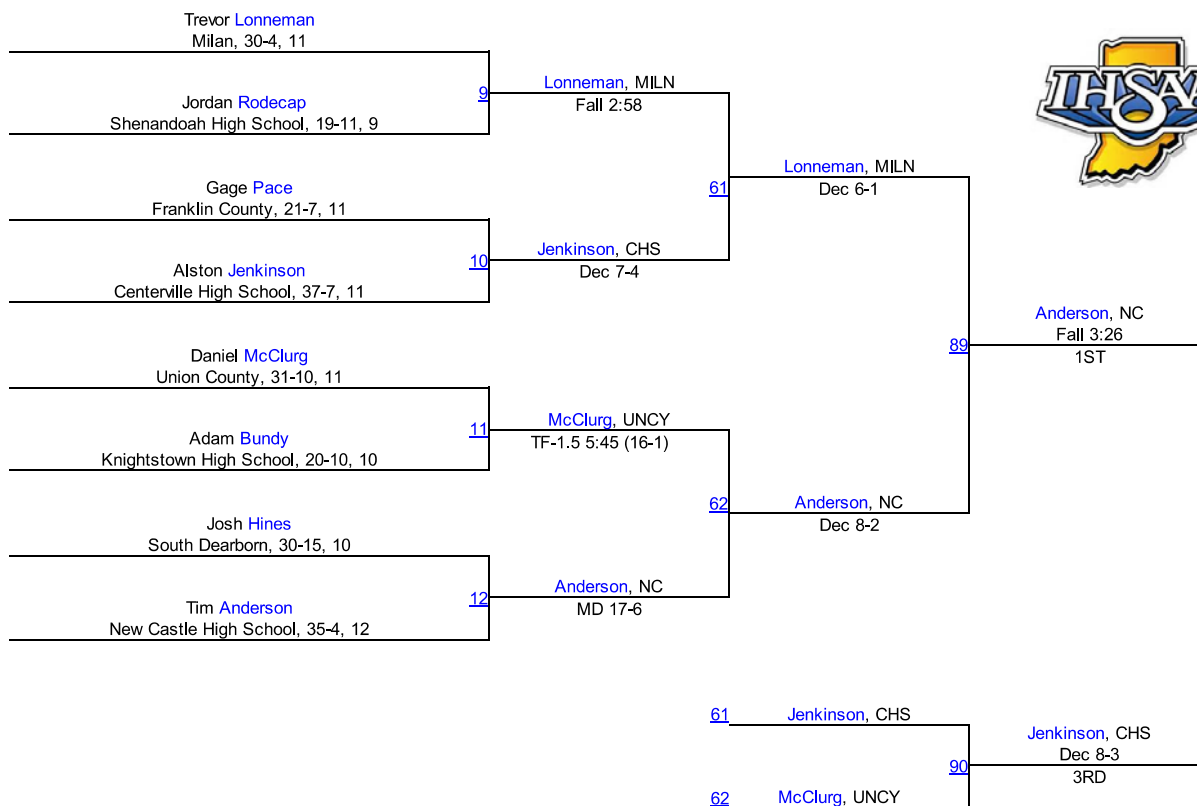

Team Scores

1.	Franklin County	83.0
2.	Union County	71.5
3.	Lawrenceburg	67.5
4.	South Dearborn	66.0
5.	East Central	64.0
6.	Connersville	58.0
7.	Batesville	48.0
8.	Centerville High School	45.0
8.	New Castle High School	45.0
10.	Milan	43.0
11.	Richmond High School	42.0
12.	Rushville	41.0
13.	Shenandoah High School	32.0
14.	Hagerstown Jr. Sr. High School	17.0
15.	Knightstown High School	16.0
15.	Tri Jr. Sr. High School	16.0
17.	Northeastern Jr. Sr. High School	15.0
18.	Eastern Hancock High School	14.0
19.	Blue River Valley	0.0
19.	Lincoln Jr. Sr. High School	0.0

IHSAA Regional @ Richmond

106

IHSAA Regional @ Richmond

113

IHSAA Regional @ Richmond

120

IHSAA Regional @ Richmond

126