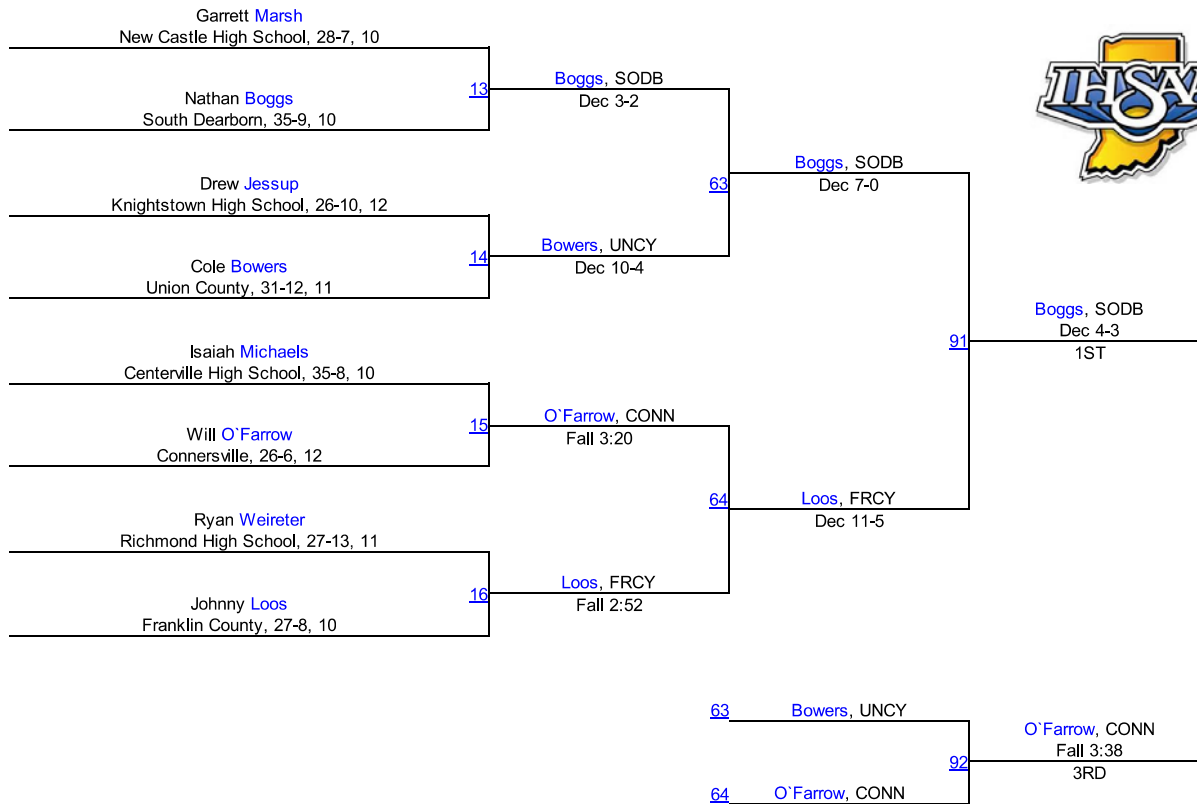

Team Scores

1.	Franklin County	83.0
2.	Union County	71.5
3.	Lawrenceburg	67.5
4.	South Dearborn	66.0
5.	East Central	64.0
6.	Connersville	58.0
7.	Batesville	48.0
8.	Centerville High School	45.0
8.	New Castle High School	45.0
10.	Milan	43.0
11.	Richmond High School	42.0
12.	Rushville	41.0
13.	Shenandoah High School	32.0
14.	Hagerstown Jr. Sr. High School	17.0
15.	Knightstown High School	16.0
15.	Tri Jr. Sr. High School	16.0
17.	Northeastern Jr. Sr. High School	15.0
18.	Eastern Hancock High School	14.0
19.	Blue River Valley	0.0
19.	Lincoln Jr. Sr. High School	0.0

IHSAA Regional @ Richmond

106

IHSAA Regional @ Richmond

113

IHSAA Regional @ Richmond

120

IHSAA Regional @ Richmond

126