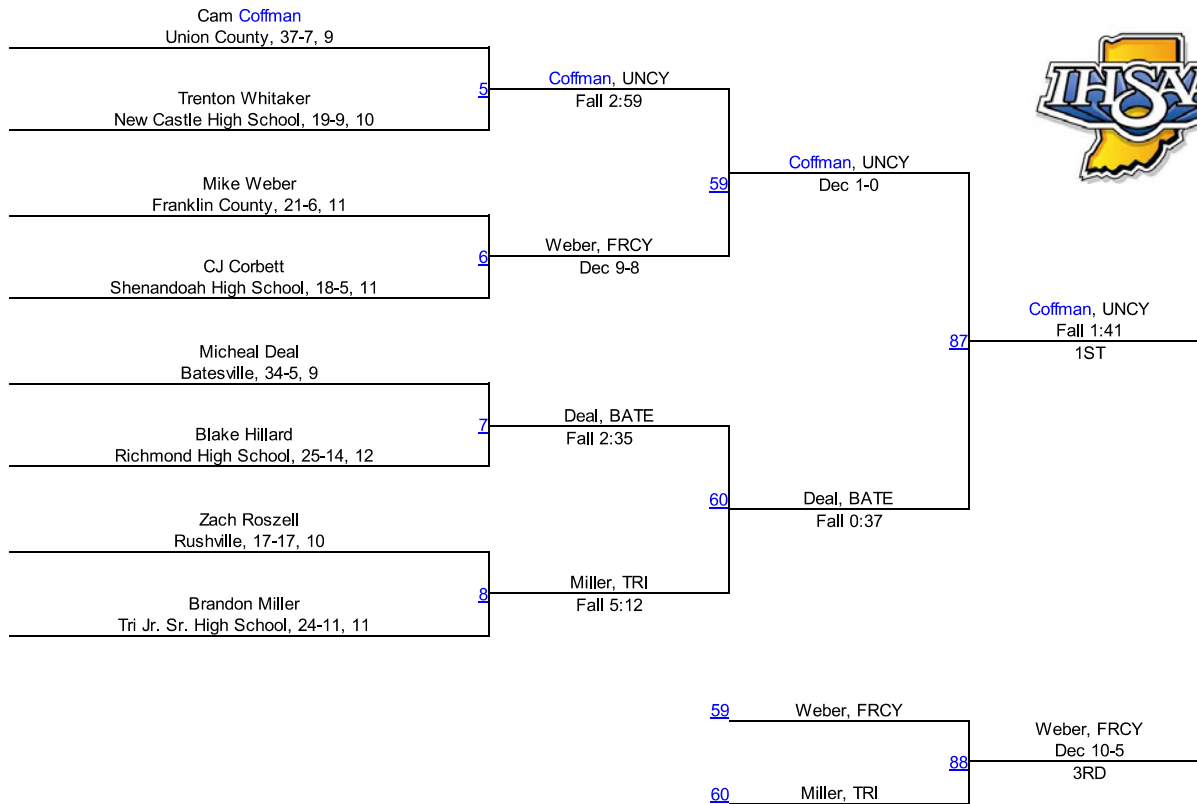

IHSAA Regional @ Richmond

113