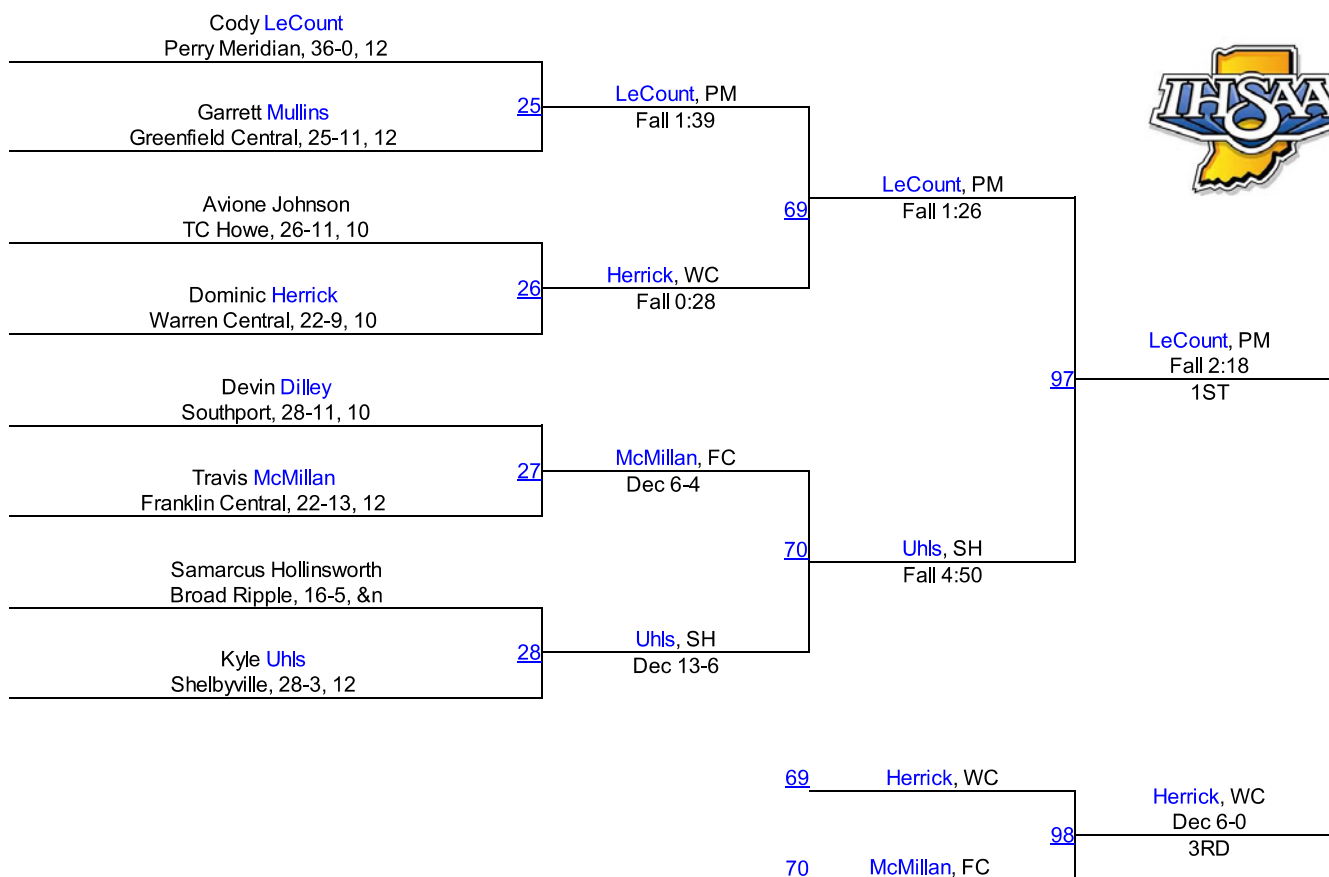

IHSAA Regional @ Perry Meridian

145