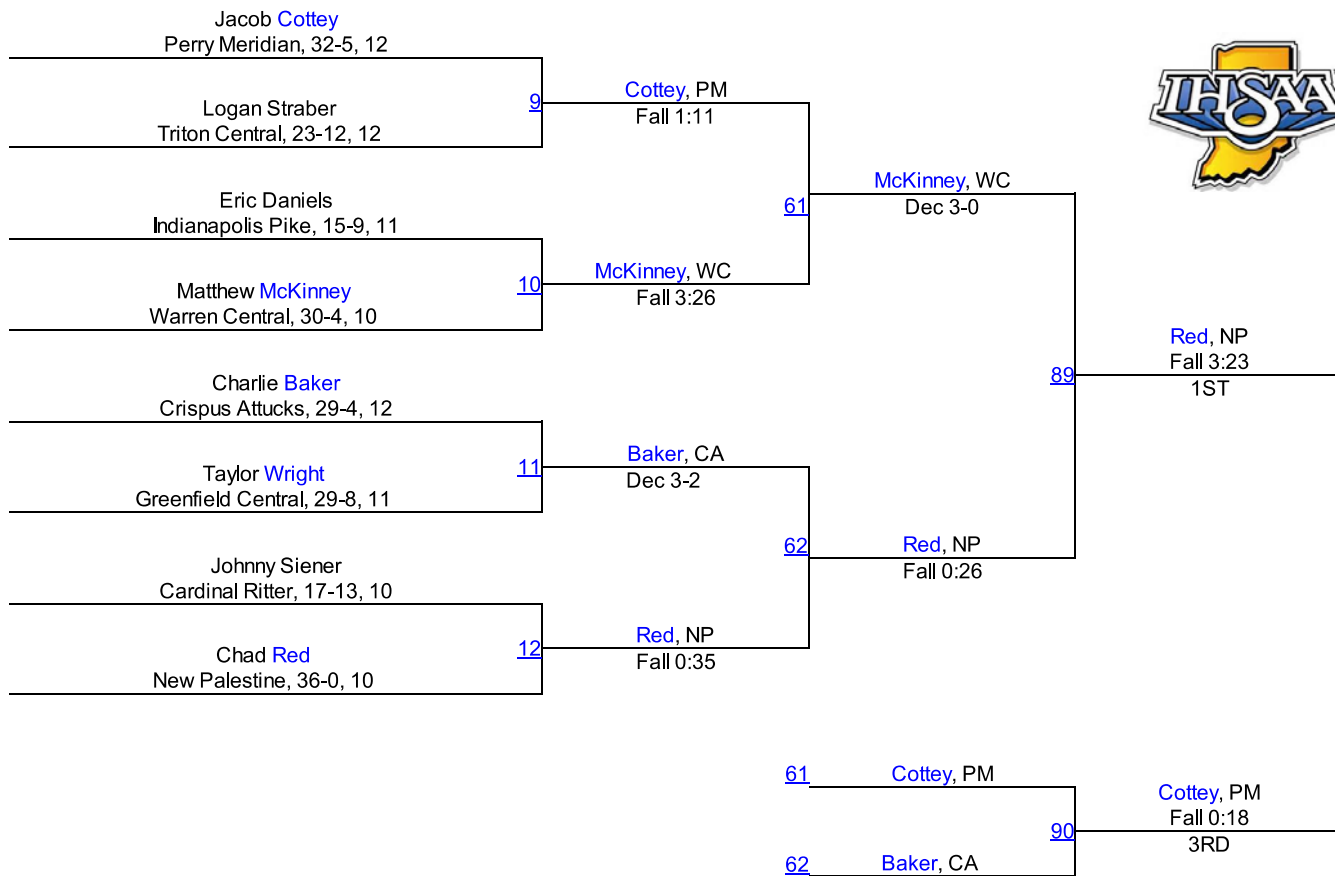

Team Scores

1.	Perry Meridian	198.0
2.	Warren Central	162.0
3.	New Palestine	118.0
4.	Franklin Central	55.5
5.	Greenfield Central	50.5
6.	Cardinal Ritter	32.0
6.	Roncalli	32.0
8.	Triton Central	27.0
9.	Arsenal Tech	22.0
10.	Broad Ripple	18.0
11.	Shelbyville	16.0
11.	TC Howe	16.0
13.	Beech Grove	11.0
14.	Indianapolis Pike	8.0
15.	Crispus Attucks	6.0
15.	Indy Washington	6.0
17.	Emmerich Manual	0.0
17.	Mt. Vernon (Fortville)	0.0
17.	Northwest	0.0
17.	Seccina Memorial	0.0
17.	Southport	0.0
17.	Speedway	0.0

IHSAA Regional @ Perry Meridian

106

IHSAA Regional @ Perry Meridian

113

IHSAA Regional @ Perry Meridian

120

IHSAA Regional @ Perry Meridian

126