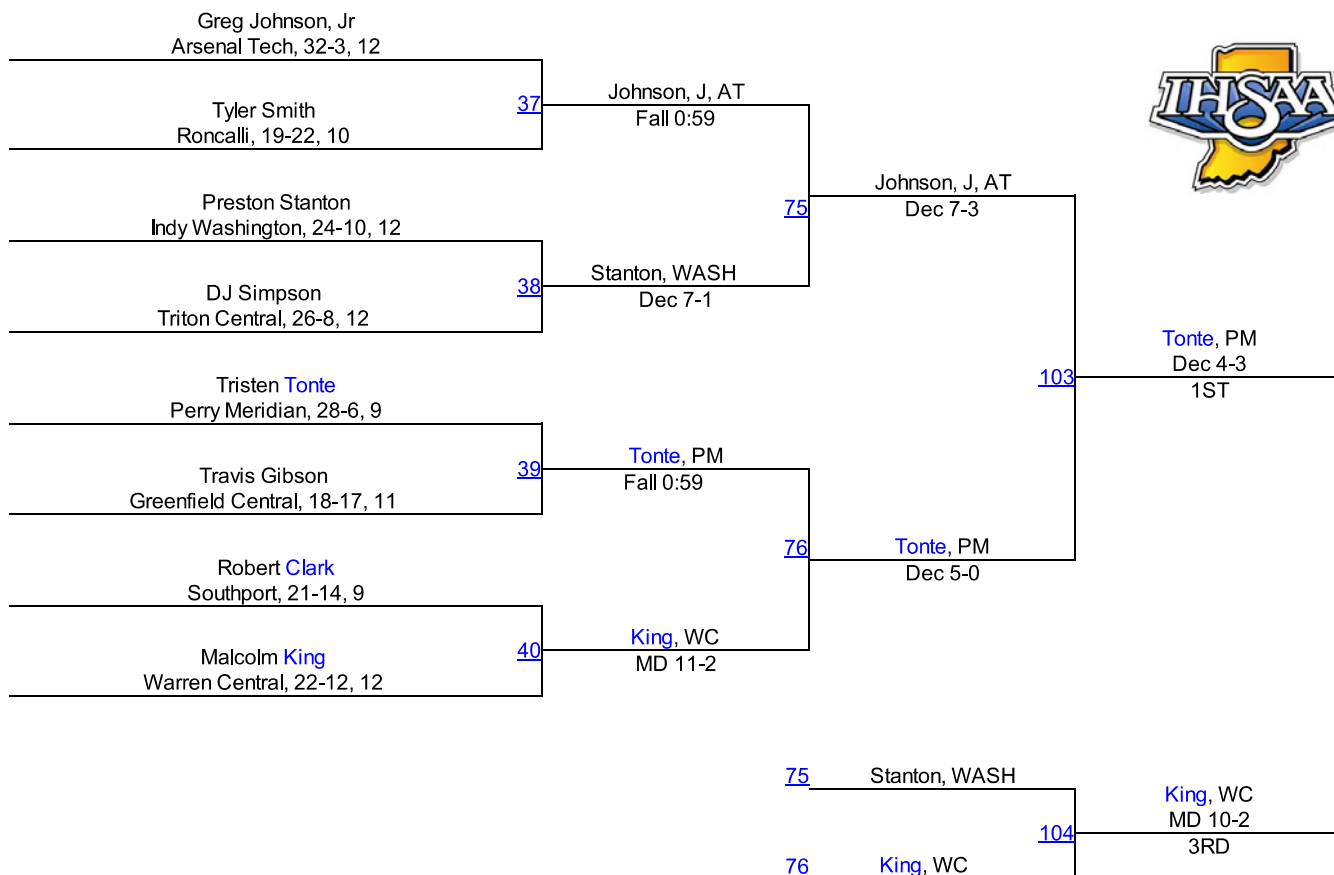

Team Scores

1.	Perry Meridian	198.0
2.	Warren Central	162.0
3.	New Palestine	118.0
4.	Franklin Central	55.5
5.	Greenfield Central	50.5
6.	Cardinal Ritter	32.0
6.	Roncalli	32.0
8.	Triton Central	27.0
9.	Arsenal Tech	22.0
10.	Broad Ripple	18.0
11.	Shelbyville	16.0
11.	TC Howe	16.0
13.	Beech Grove	11.0
14.	Indianapolis Pike	8.0
15.	Crispus Attucks	6.0
15.	Indy Washington	6.0
17.	Emmerich Manual	0.0
17.	Mt. Vernon (Fortville)	0.0
17.	Northwest	0.0
17.	Seccina Memorial	0.0
17.	Southport	0.0
17.	Speedway	0.0

IHSAA Regional @ Perry Meridian

106

IHSAA Regional @ Perry Meridian

113

IHSAA Regional @ Perry Meridian

120

IHSAA Regional @ Perry Meridian

126

IHSAA Regional @ Perry Meridian

138

IHSAA Regional @ Perry Meridian

145

IHSAA Regional @ Perry Meridian

152

IHSAA Regional @ Perry Meridian

160

IHSAA Regional @ Perry Meridian

170

IHSAA Regional @ Perry Meridian

182

IHSAA Regional @ Perry Meridian

195

IHSAA Regional @ Perry Meridian

220