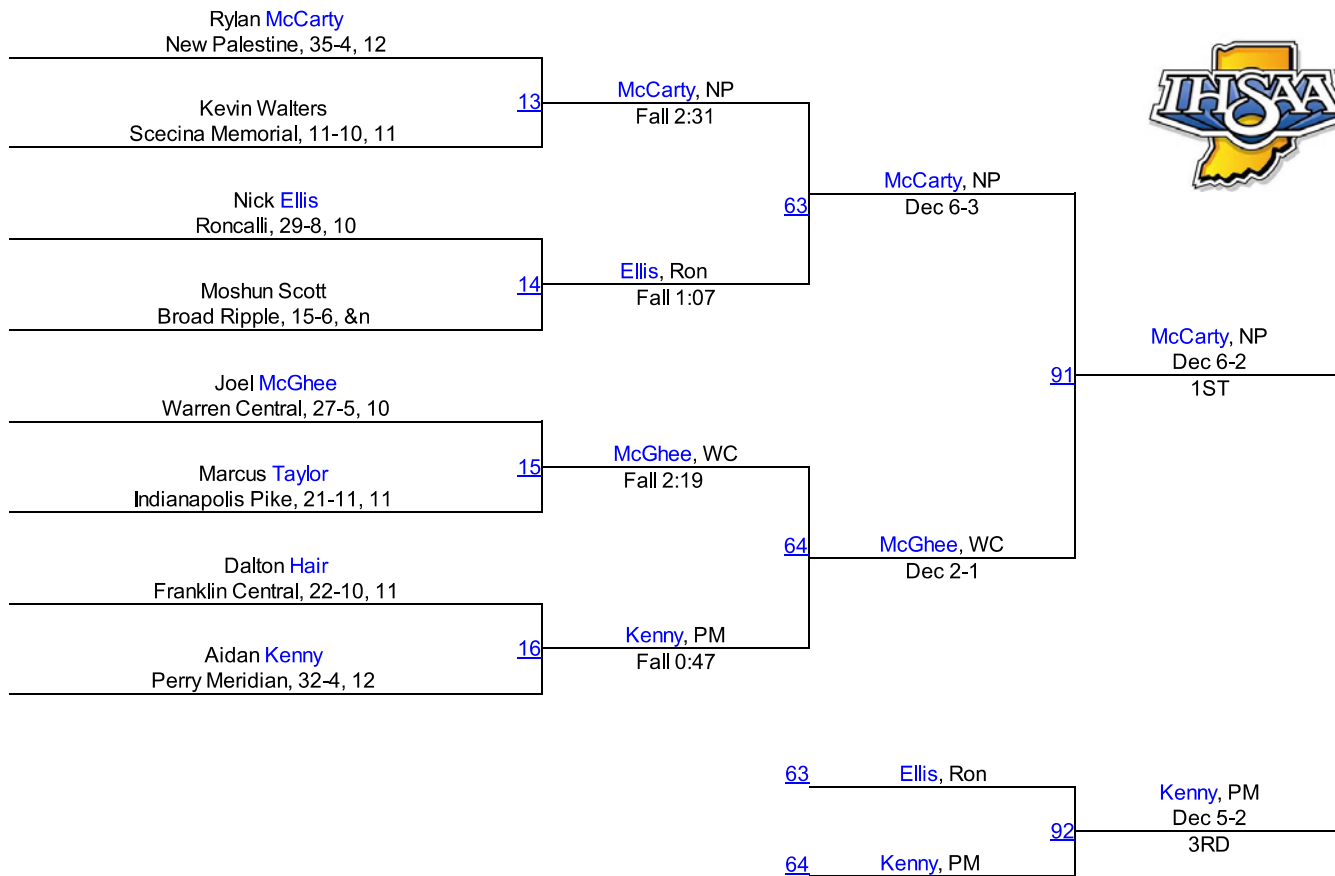

Team Scores

1.	Perry Meridian	198.0
2.	Warren Central	162.0
3.	New Palestine	118.0
4.	Franklin Central	55.5
5.	Greenfield Central	50.5
6.	Cardinal Ritter	32.0
6.	Roncalli	32.0
8.	Triton Central	27.0
9.	Arsenal Tech	22.0
10.	Broad Ripple	18.0
11.	Shelbyville	16.0
11.	TC Howe	16.0
13.	Beech Grove	11.0
14.	Indianapolis Pike	8.0
15.	Crispus Attucks	6.0
15.	Indy Washington	6.0
17.	Emmerich Manual	0.0
17.	Mt. Vernon (Fortville)	0.0
17.	Northwest	0.0
17.	Seccina Memorial	0.0
17.	Southport	0.0
17.	Speedway	0.0

IHSAA Regional @ Perry Meridian

106

IHSAA Regional @ Perry Meridian

113

IHSAA Regional @ Perry Meridian

120

IHSAA Regional @ Perry Meridian

126