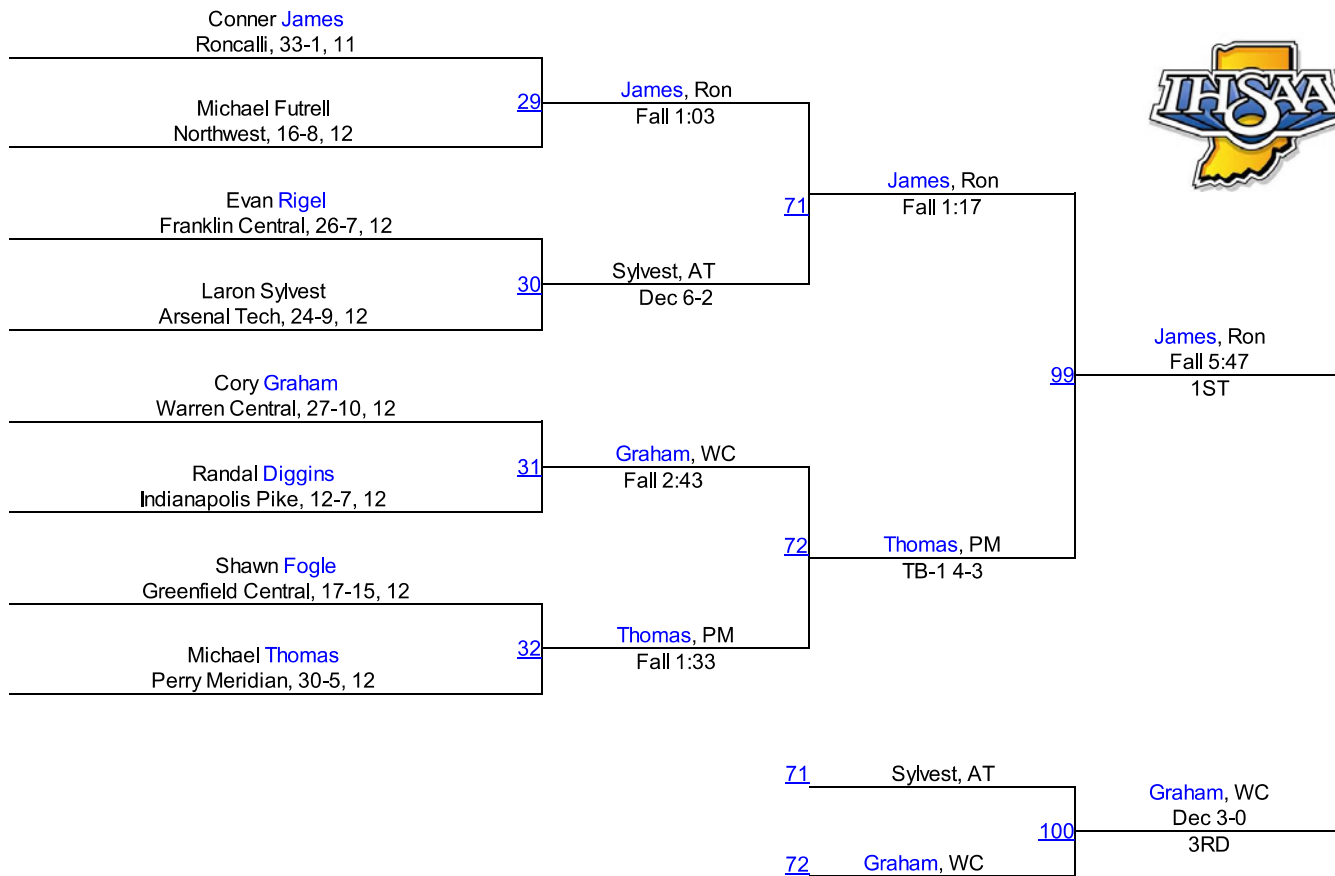

Team Scores

1.	Perry Meridian	198.0
2.	Warren Central	162.0
3.	New Palestine	118.0
4.	Franklin Central	55.5
5.	Greenfield Central	50.5
6.	Cardinal Ritter	32.0
6.	Roncalli	32.0
8.	Triton Central	27.0
9.	Arsenal Tech	22.0
10.	Broad Ripple	18.0
11.	Shelbyville	16.0
11.	TC Howe	16.0
13.	Beech Grove	11.0
14.	Indianapolis Pike	8.0
15.	Crispus Attucks	6.0
15.	Indy Washington	6.0
17.	Emmerich Manual	0.0
17.	Mt. Vernon (Fortville)	0.0
17.	Northwest	0.0
17.	Seccina Memorial	0.0
17.	Southport	0.0
17.	Speedway	0.0

IHSAA Regional @ Perry Meridian

138

IHSAA Regional @ Perry Meridian

145

IHSAA Regional @ Perry Meridian

152

IHSAA Regional @ Perry Meridian

160