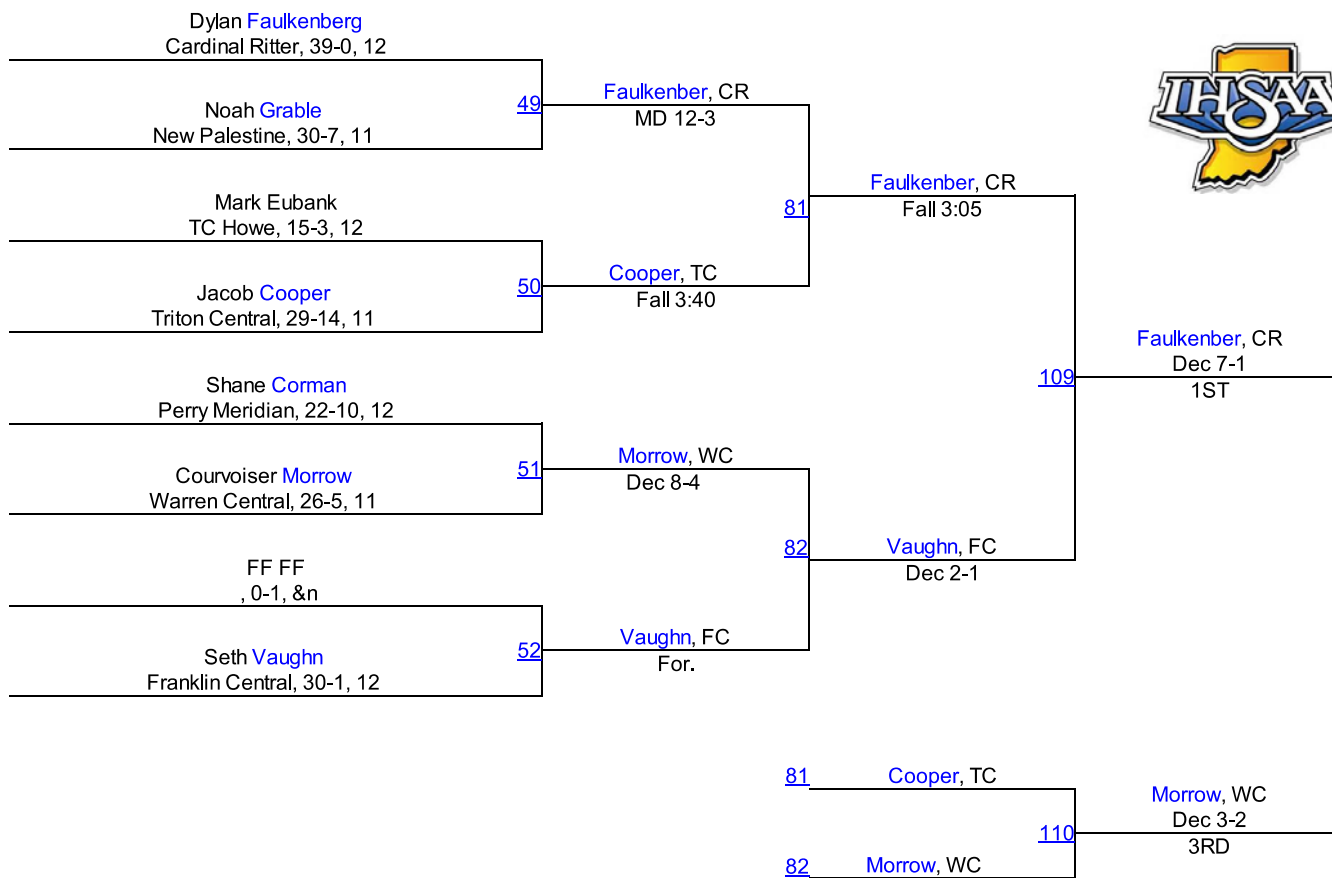

Team Scores

1.	Perry Meridian	198.0
2.	Warren Central	162.0
3.	New Palestine	118.0
4.	Franklin Central	55.5
5.	Greenfield Central	50.5
6.	Cardinal Ritter	32.0
6.	Roncalli	32.0
8.	Triton Central	27.0
9.	Arsenal Tech	22.0
10.	Broad Ripple	18.0
11.	Shelbyville	16.0
11.	TC Howe	16.0
13.	Beech Grove	11.0
14.	Indianapolis Pike	8.0
15.	Crispus Attucks	6.0
15.	Indy Washington	6.0
17.	Emmerich Manual	0.0
17.	Mt. Vernon (Fortville)	0.0
17.	Northwest	0.0
17.	Seccina Memorial	0.0
17.	Southport	0.0
17.	Speedway	0.0

IHSAA Regional @ Perry Meridian

170

IHSAA Regional @ Perry Meridian

182

IHSAA Regional @ Perry Meridian

195

IHSAA Regional @ Perry Meridian

220

IHSAA Regional @ Perry Meridian

285