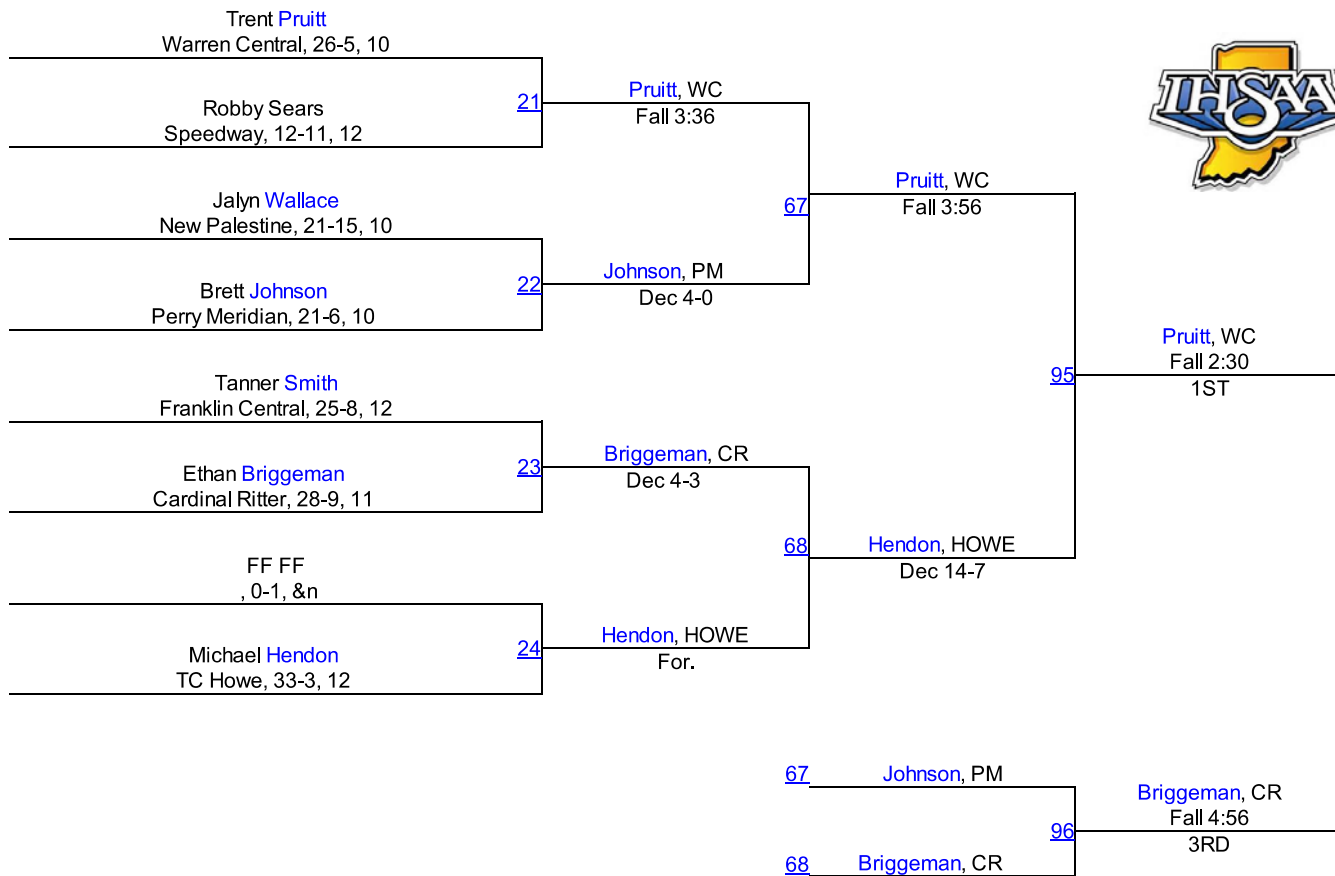

IHSAA Regional @ Perry Meridian

138