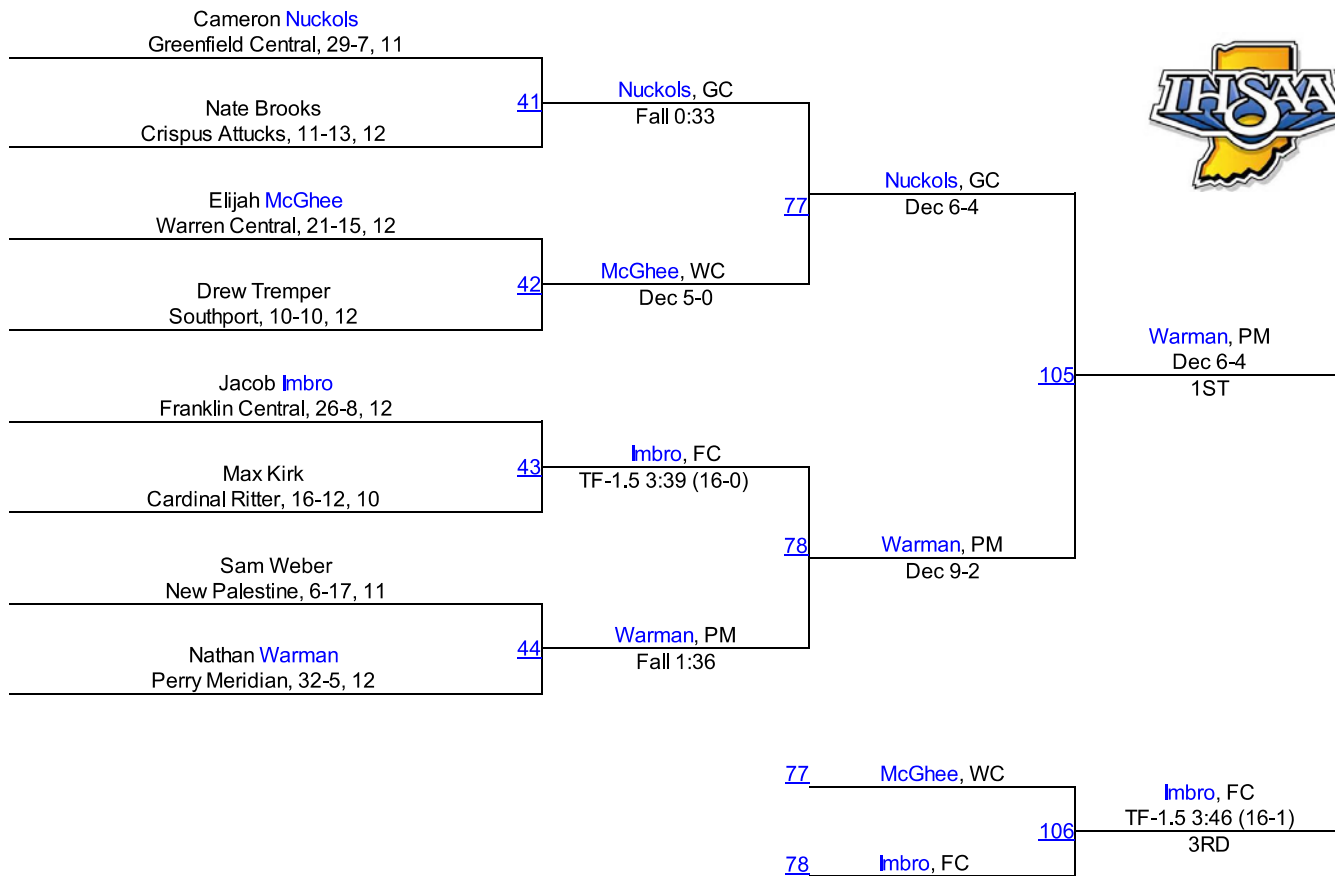

IHSAA Regional @ Perry Meridian

182