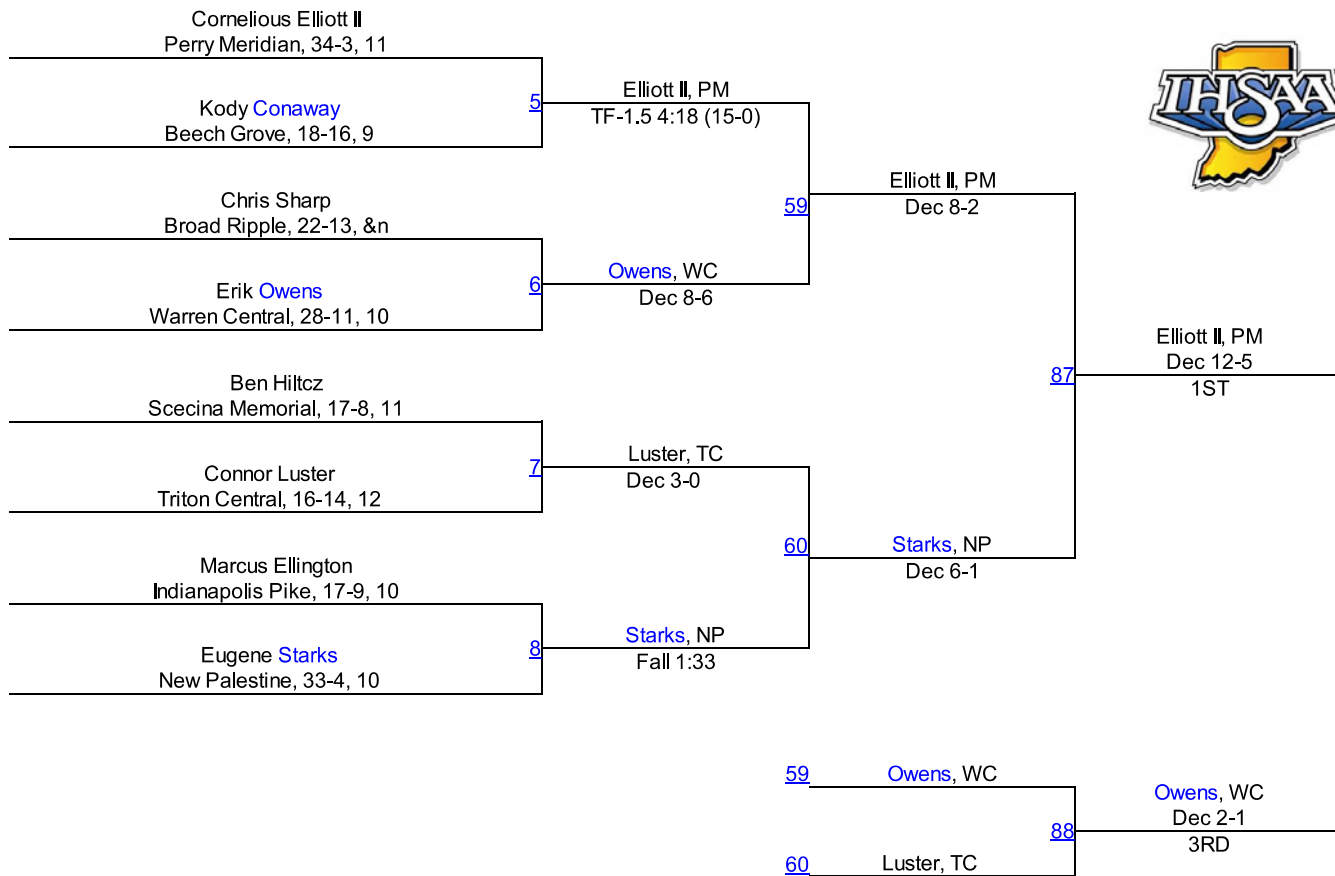

Team Scores

1.	Perry Meridian	198.0
2.	Warren Central	162.0
3.	New Palestine	118.0
4.	Franklin Central	55.5
5.	Greenfield Central	50.5
6.	Cardinal Ritter	32.0
6.	Roncalli	32.0
8.	Triton Central	27.0
9.	Arsenal Tech	22.0
10.	Broad Ripple	18.0
11.	Shelbyville	16.0
11.	TC Howe	16.0
13.	Beech Grove	11.0
14.	Indianapolis Pike	8.0
15.	Crispus Attucks	6.0
15.	Indy Washington	6.0
17.	Emmerich Manual	0.0
17.	Mt. Vernon (Fortville)	0.0
17.	Northwest	0.0
17.	Seccina Memorial	0.0
17.	Southport	0.0
17.	Speedway	0.0

IHSAA Regional @ Perry Meridian

106

IHSAA Regional @ Perry Meridian

113

IHSAA Regional @ Perry Meridian

120

IHSAA Regional @ Perry Meridian

126