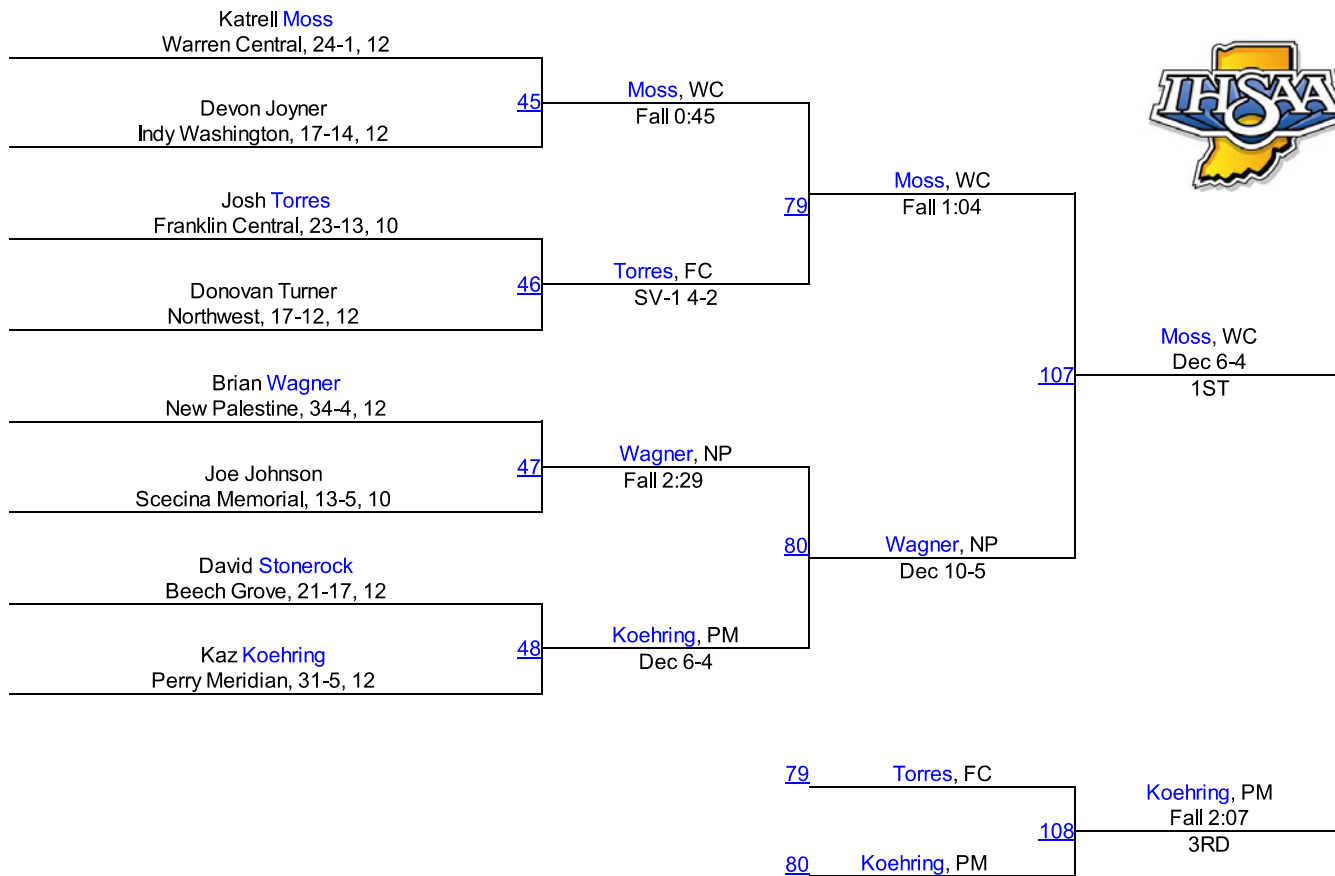

Team Scores

1.	Perry Meridian	198.0
2.	Warren Central	162.0
3.	New Palestine	118.0
4.	Franklin Central	55.5
5.	Greenfield Central	50.5
6.	Cardinal Ritter	32.0
6.	Roncalli	32.0
8.	Triton Central	27.0
9.	Arsenal Tech	22.0
10.	Broad Ripple	18.0
11.	Shelbyville	16.0
11.	TC Howe	16.0
13.	Beech Grove	11.0
14.	Indianapolis Pike	8.0
15.	Crispus Attucks	6.0
15.	Indy Washington	6.0
17.	Emmerich Manual	0.0
17.	Mt. Vernon (Fortville)	0.0
17.	Northwest	0.0
17.	Seccina Memorial	0.0
17.	Southport	0.0
17.	Speedway	0.0

IHSAA Regional @ Perry Meridian

138

IHSAA Regional @ Perry Meridian

145

IHSAA Regional @ Perry Meridian

152

IHSAA Regional @ Perry Meridian

160

IHSAA Regional @ Perry Meridian

170

IHSAA Regional @ Perry Meridian

182

IHSAA Regional @ Perry Meridian

195

IHSAA Regional @ Perry Meridian

220

IHSAA Regional @ Perry Meridian

285