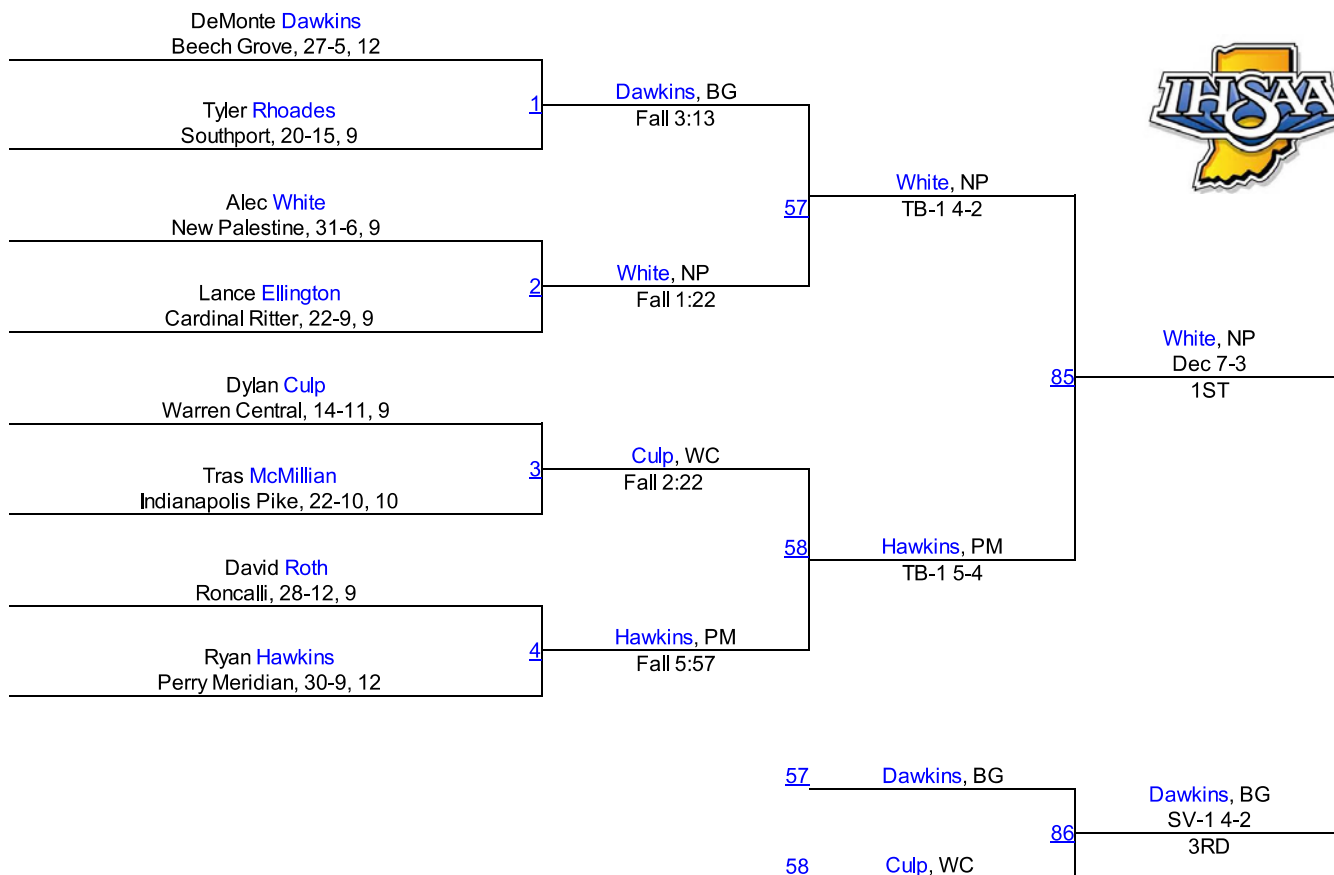

Team Scores

1.	Perry Meridian	198.0
2.	Warren Central	162.0
3.	New Palestine	118.0
4.	Franklin Central	55.5
5.	Greenfield Central	50.5
6.	Cardinal Ritter	32.0
6.	Roncalli	32.0
8.	Triton Central	27.0
9.	Arsenal Tech	22.0
10.	Broad Ripple	18.0
11.	Shelbyville	16.0
11.	TC Howe	16.0
13.	Beech Grove	11.0
14.	Indianapolis Pike	8.0
15.	Crispus Attucks	6.0
15.	Indy Washington	6.0
17.	Emmerich Manual	0.0
17.	Mt. Vernon (Fortville)	0.0
17.	Northwest	0.0
17.	Seccina Memorial	0.0
17.	Southport	0.0
17.	Speedway	0.0

IHSAA Regional @ Perry Meridian

106

IHSAA Regional @ Perry Meridian

113

IHSAA Regional @ Perry Meridian

120

IHSAA Regional @ Perry Meridian

126