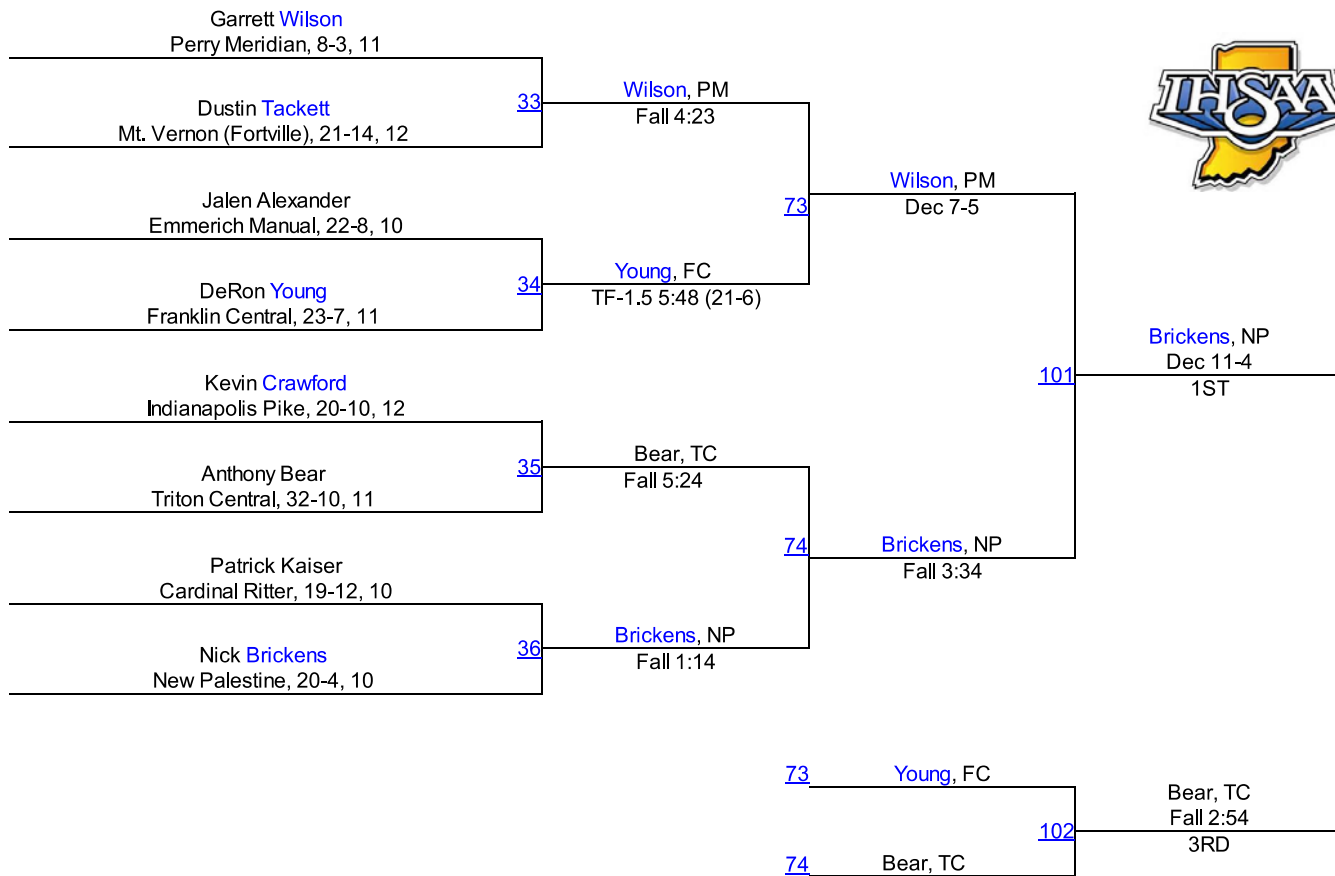

Team Scores

1.	Perry Meridian	198.0
2.	Warren Central	162.0
3.	New Palestine	118.0
4.	Franklin Central	55.5
5.	Greenfield Central	50.5
6.	Cardinal Ritter	32.0
6.	Roncalli	32.0
8.	Triton Central	27.0
9.	Arsenal Tech	22.0
10.	Broad Ripple	18.0
11.	Shelbyville	16.0
11.	TC Howe	16.0
13.	Beech Grove	11.0
14.	Indianapolis Pike	8.0
15.	Crispus Attucks	6.0
15.	Indy Washington	6.0
17.	Emmerich Manual	0.0
17.	Mt. Vernon (Fortville)	0.0
17.	Northwest	0.0
17.	Seccina Memorial	0.0
17.	Southport	0.0
17.	Speedway	0.0

IHSAA Regional @ Perry Meridian

138

IHSAA Regional @ Perry Meridian

145

IHSAA Regional @ Perry Meridian

152

IHSAA Regional @ Perry Meridian

160