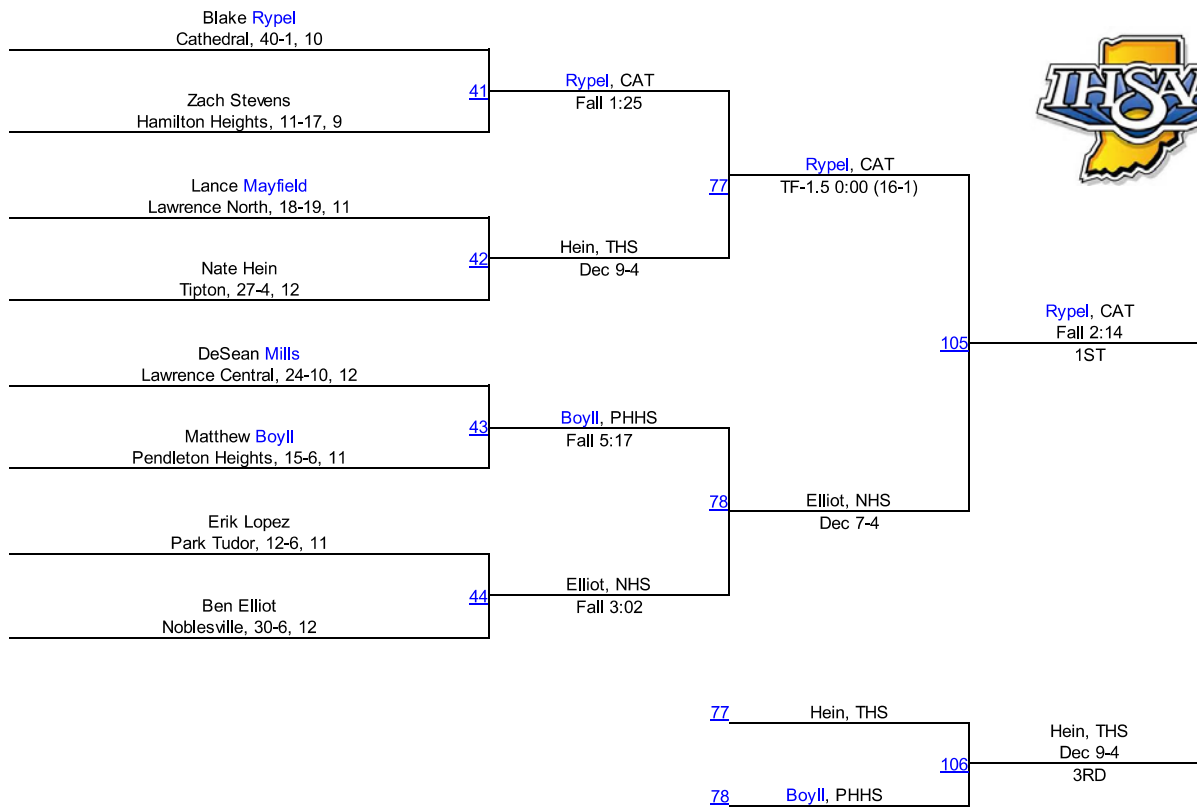

IHSAA Regional @ Pendleton Heights

182