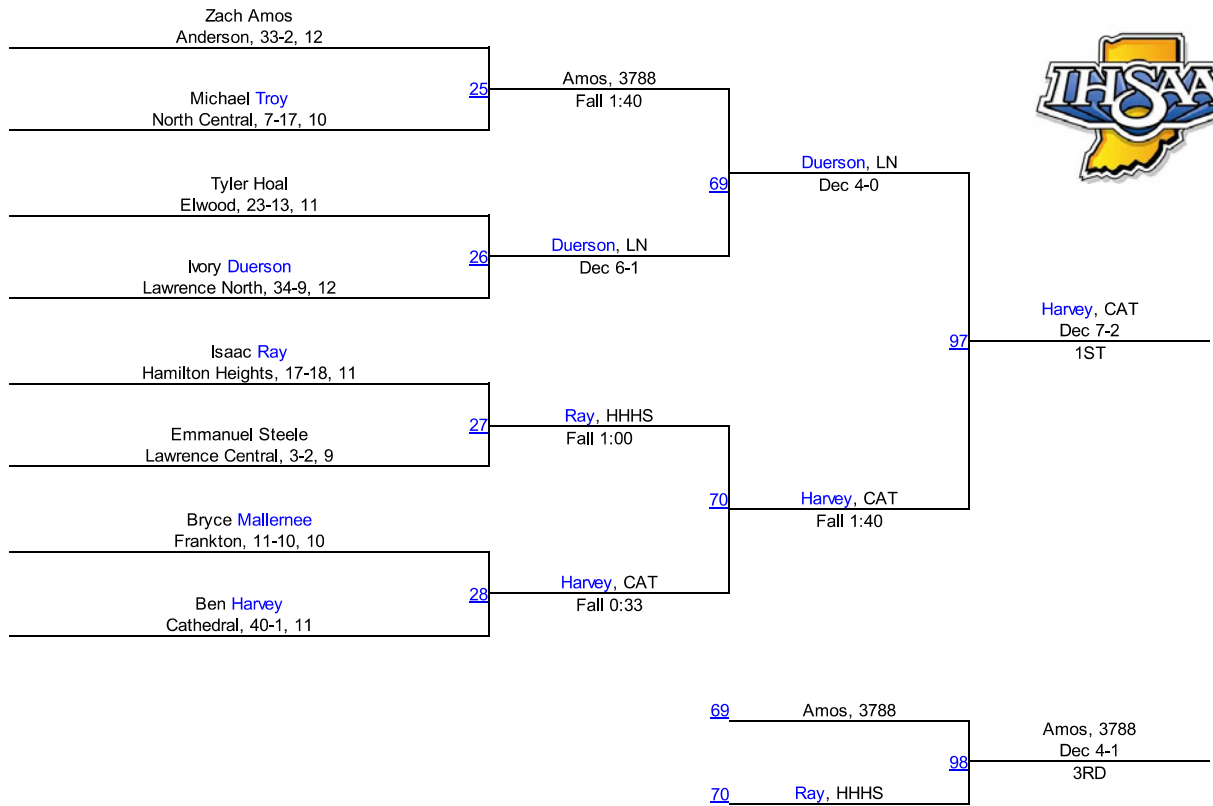

IHSAA Regional @ Pendleton Heights

145