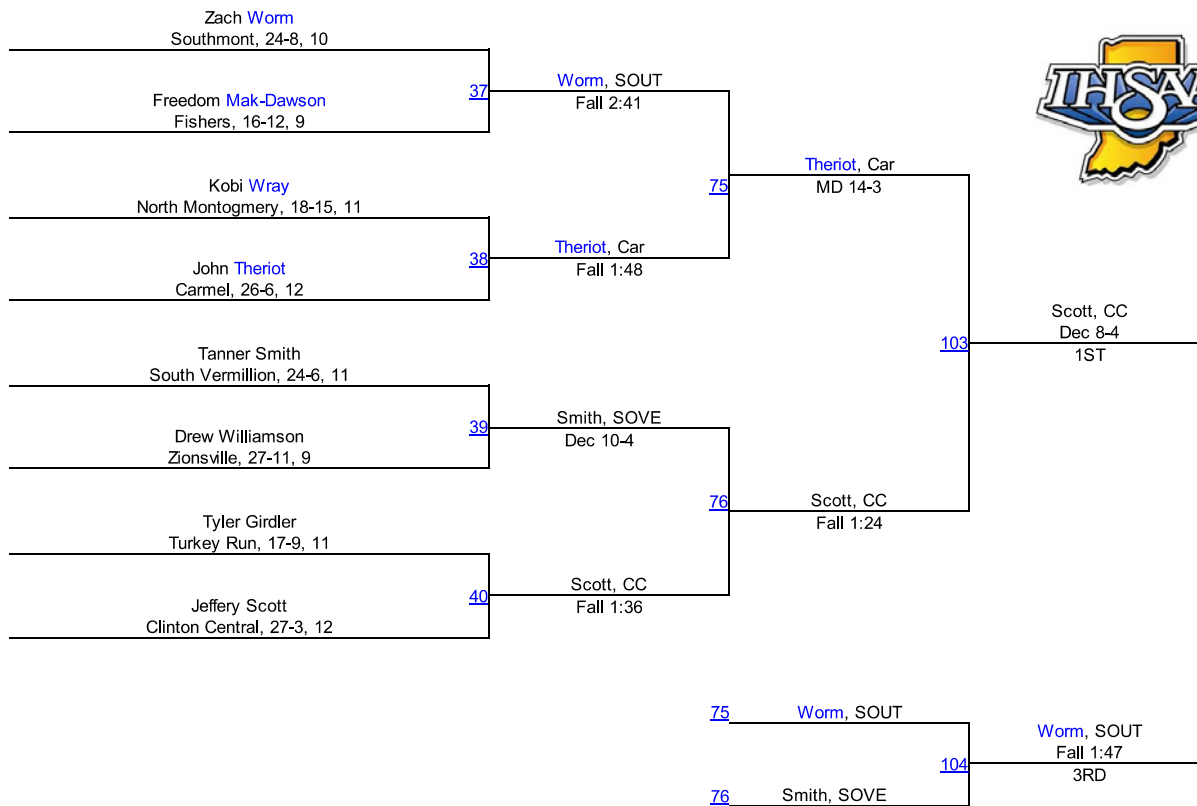

Tanner Webster
North Montgomery, 27-6, 9

IHSAA Regional @ North Montgomery

152

IHSAA Regional @ North Montgomery

160

IHSAA Regional @ North Montgomery

170

IHSAA Regional @ North Montgomery