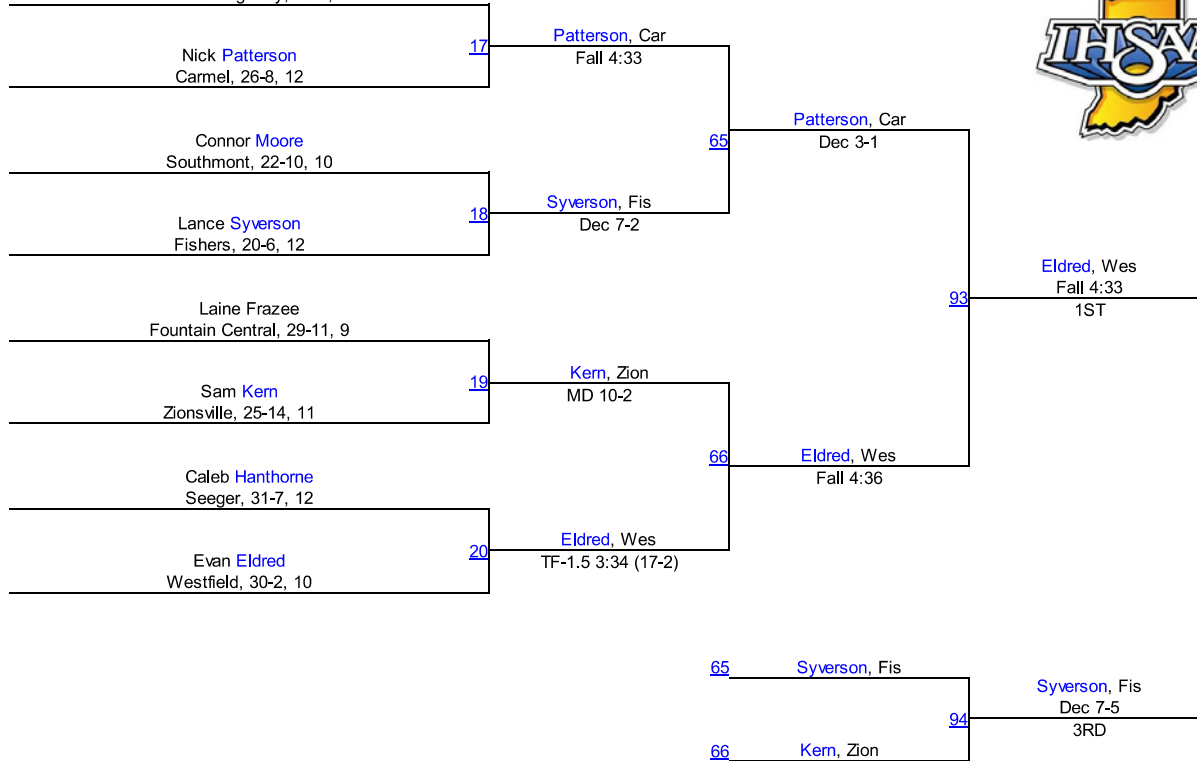

IHSAA Regional @ North Montgomery

132

Cody Michael
North Montgomery, 26-6, 12

Nick Patterson
Carmel, 26-8, 12

Connor Moore
Southmont, 22-10, 10

Lance Syverson
Fishers, 20-6, 12

Laine Frazee
Fountain Central, 29-11, 9

Sam Kern
Zionsville, 25-14, 11

Caleb Hanthorne
Seeger, 31-7, 12

Evan Eldred
Westfield, 30-2, 10

Patterson, Car
Fall 4:33

Patterson, Car
Dec 3-1

Syverson, Fis
Dec 7-2

Eldred, Wes
Fall 4:33
1ST

Kern, Zion
MD 10-2

Eldred, Wes
Fall 4:36

Eldred, Wes
TF-1.5 3:34 (17-2)

Syverson, Fis

Syverson, Fis
Dec 7-5
3RD

Kern, Zion