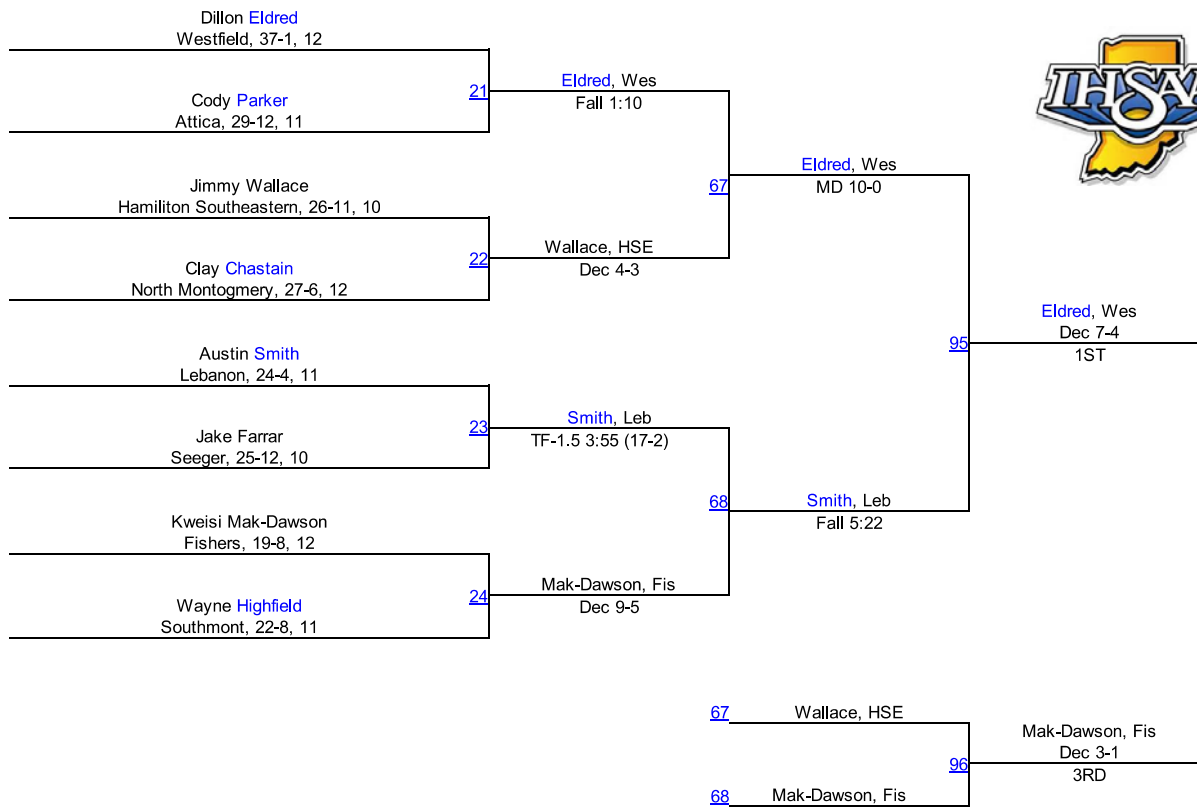

Eldred, Wes
TF-1.5 3:34 (17-2)

Syverson, Fis

Syverson, Fis
Dec 7-5
3RD

Kern, Zion

IHSAA Regional @ North Montgomery

138

IHSAA Regional @ North Montgomery

145