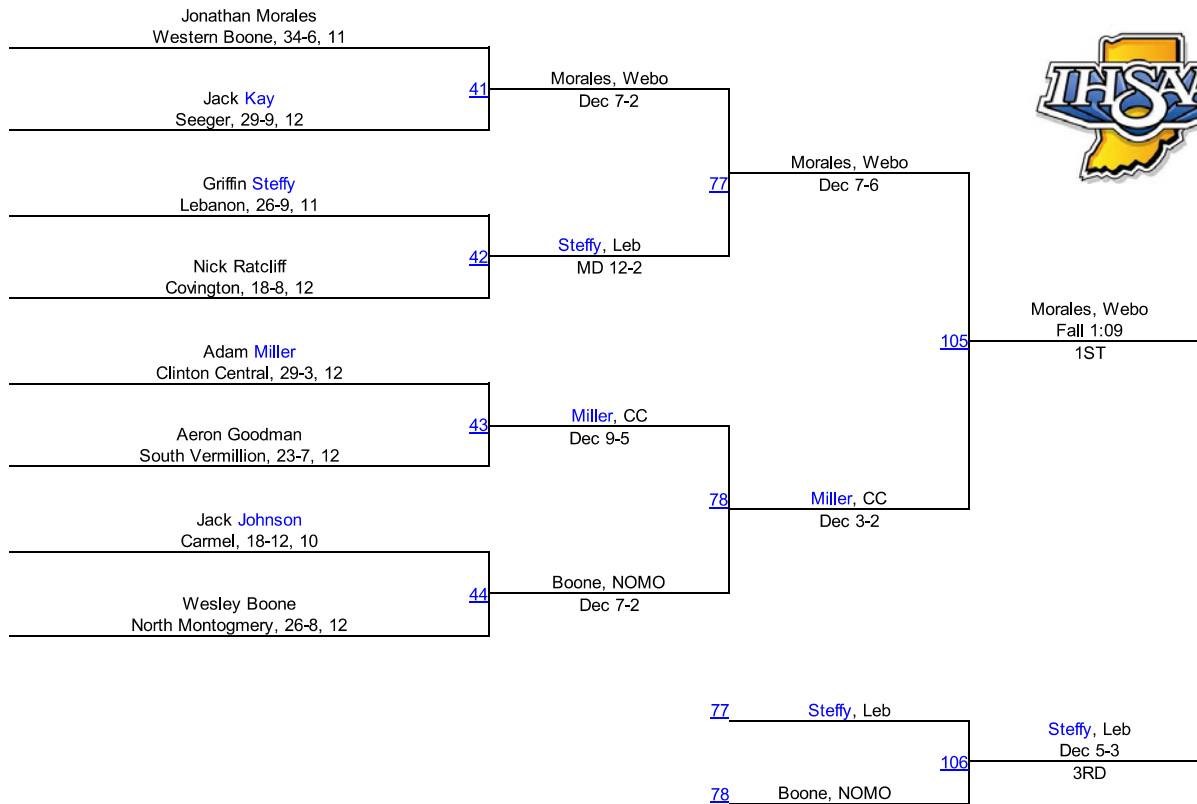

IHSAA Regional @ North Montgomery

182