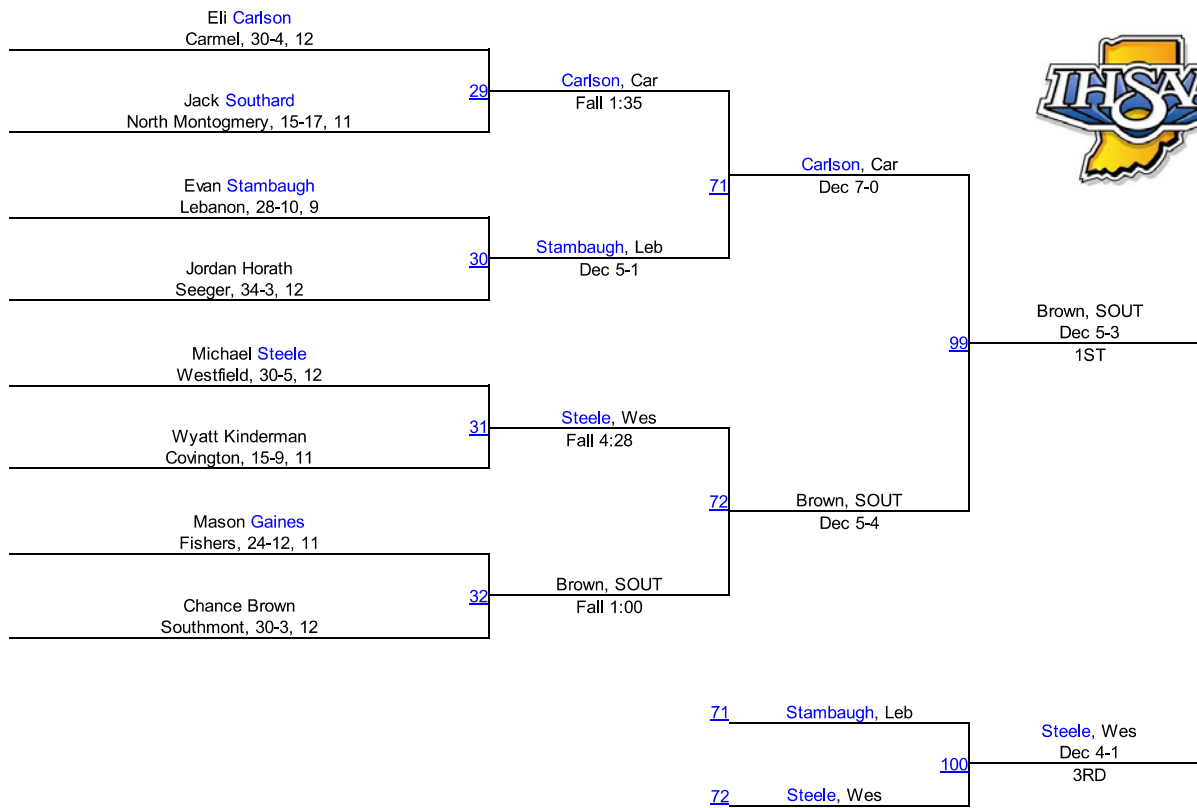

IHSAA Regional @ North Montgomery

152