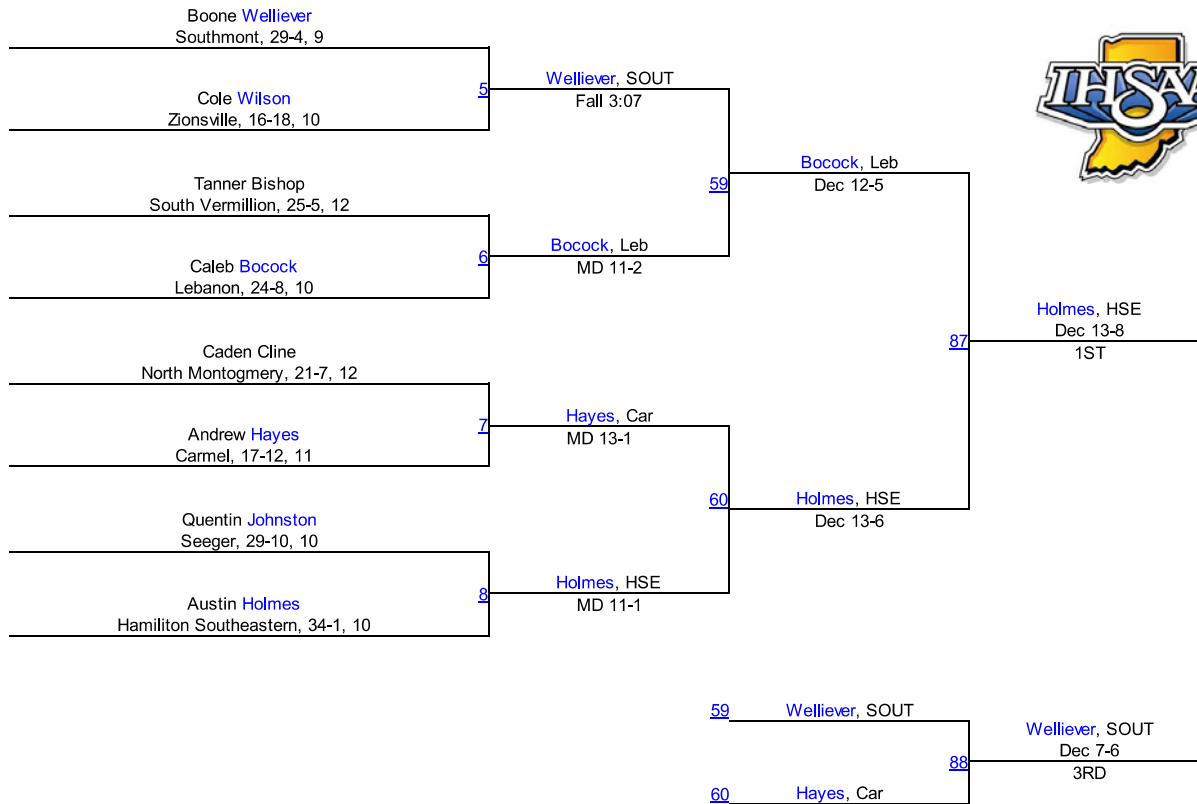

IHSAA Regional @ North Montgomery

113