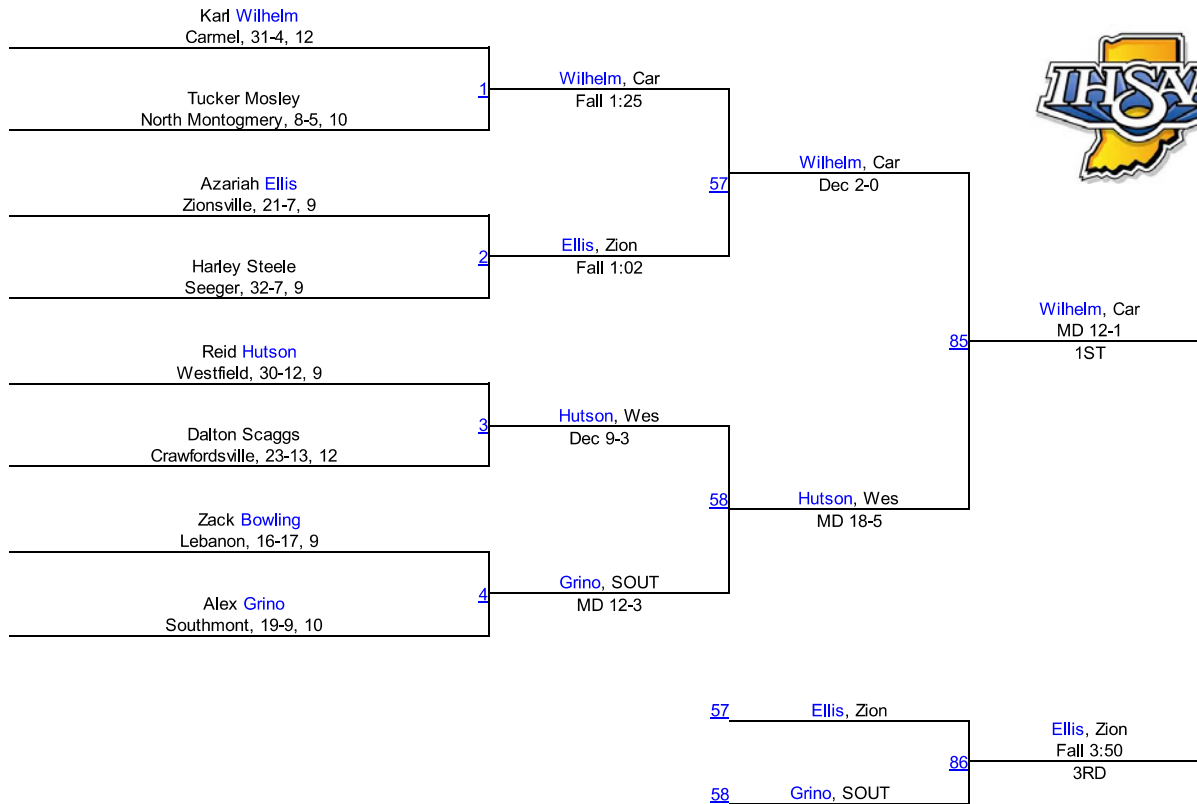

Team Scores

1.	Carmel	122.0
2.	Hamilton Southeastern	110.0
3.	Westfield	105.5
4.	Zionsville	91.0
5.	Southmont	67.5
6.	Lebanon	67.0
7.	Fishers	62.0
8.	North Montgomery	49.0
9.	Clinton Central	36.0
10.	Western Boone	27.0
11.	Crawfordsville	14.0
12.	South Vermillion	6.0
13.	Attica	0.0
13.	Covington	0.0
13.	Fountain Central	0.0
13.	Frankfort	0.0
13.	North Vermillion	0.0
13.	Rockville	0.0
13.	Seeger	0.0
13.	Turkey Run	0.0

IHSAA Regional @ North Montgomery

106