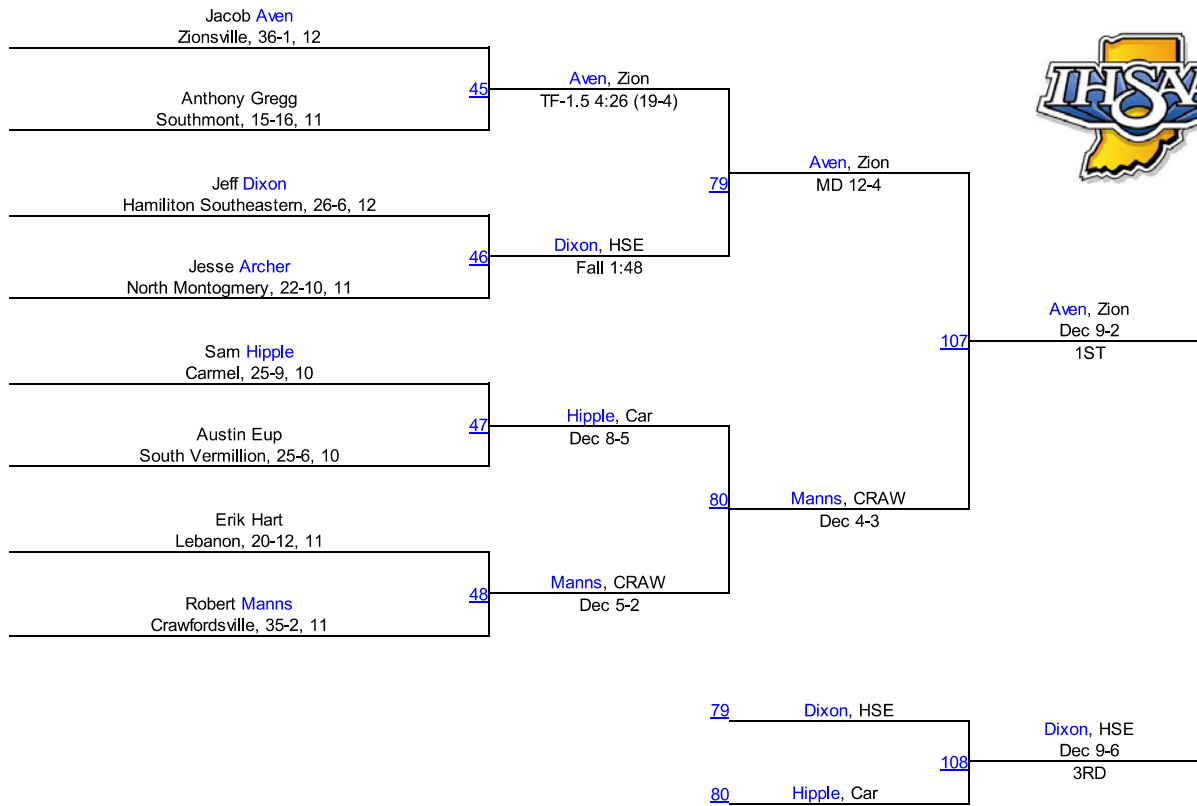

IHSAA Regional @ North Montgomery

195