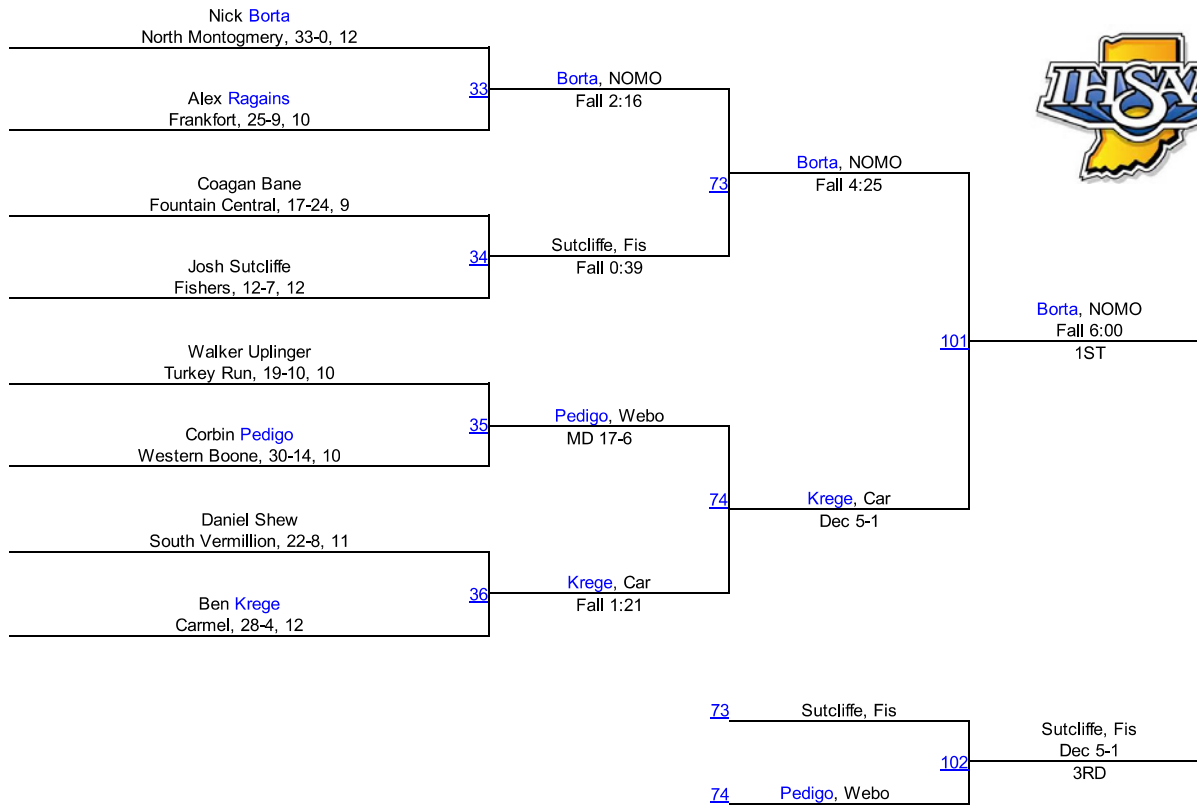

Tanner Webster
North Montgomery, 27-6, 9

IHSAA Regional @ North Montgomery

152

IHSAA Regional @ North Montgomery

160

IHSAA Regional @ North Montgomery

170

IHSAA Regional @ North Montgomery