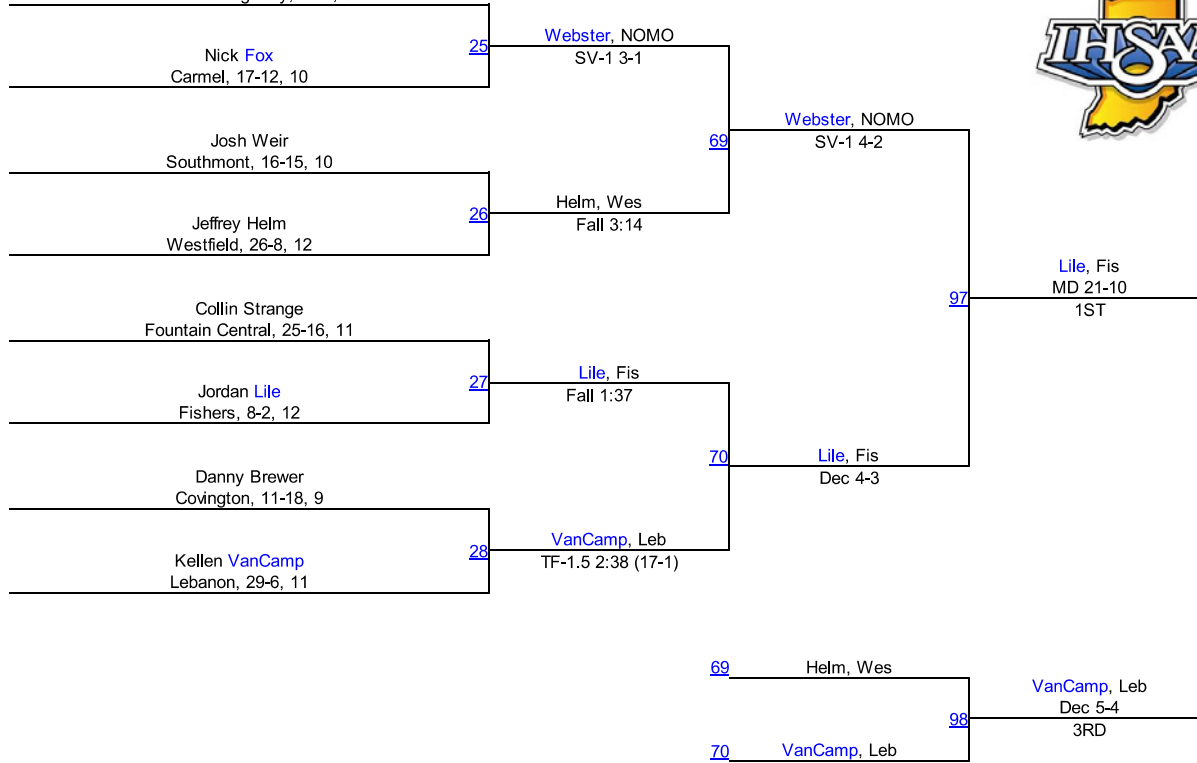

IHSAA Regional @ North Montgomery

145

Tanner Webster
North Montgomery, 27-6, 9