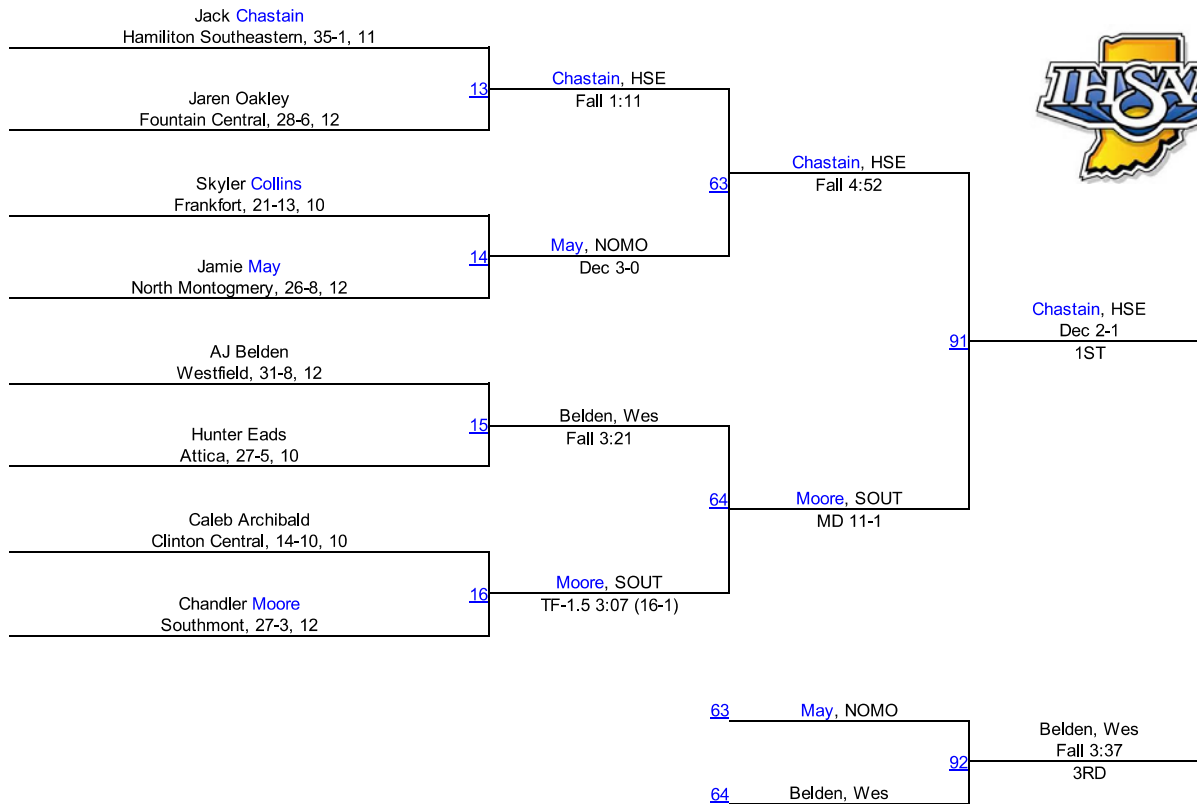

Steele, Wes

90

Pruitt, Car
Dec 7-1
3RD

62

Pruitt, Car

IHSAA Regional @ North Montgomery

126

IHSAA Regional @ North Montgomery