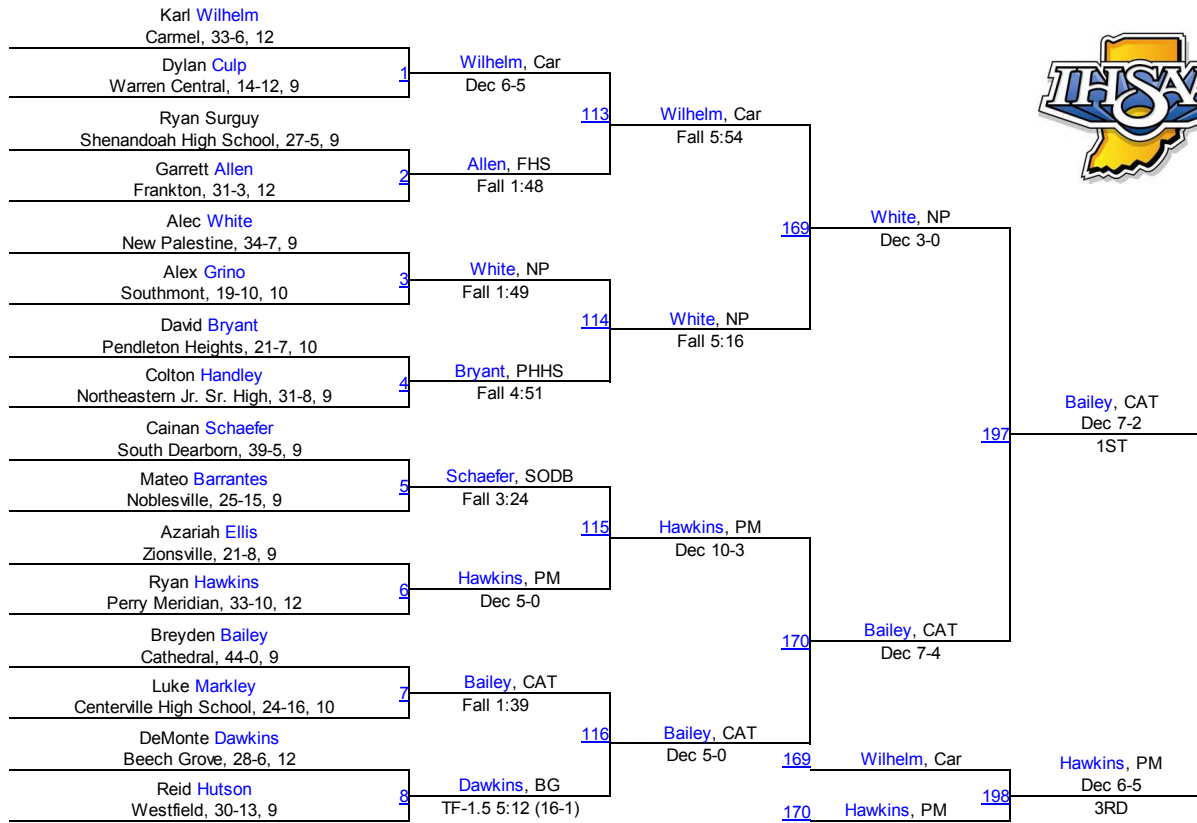

29. Northeastern Jr. Sr. High School	0.0
29. Roncalli	0.0
29. Rushville	0.0
29. Shelbyville	0.0
29. Shenandoah High School	0.0
29. South Dearborn	0.0
29. South Vermillion	0.0
29. TC Howe	0.0
29. Tipton	0.0
29. Tri Jr. Sr. High School	0.0
29. Tri-Central	0.0
29. Triton Central	0.0
29. Union County	0.0

2014 IHSAA Semi-State @ New Castle

106