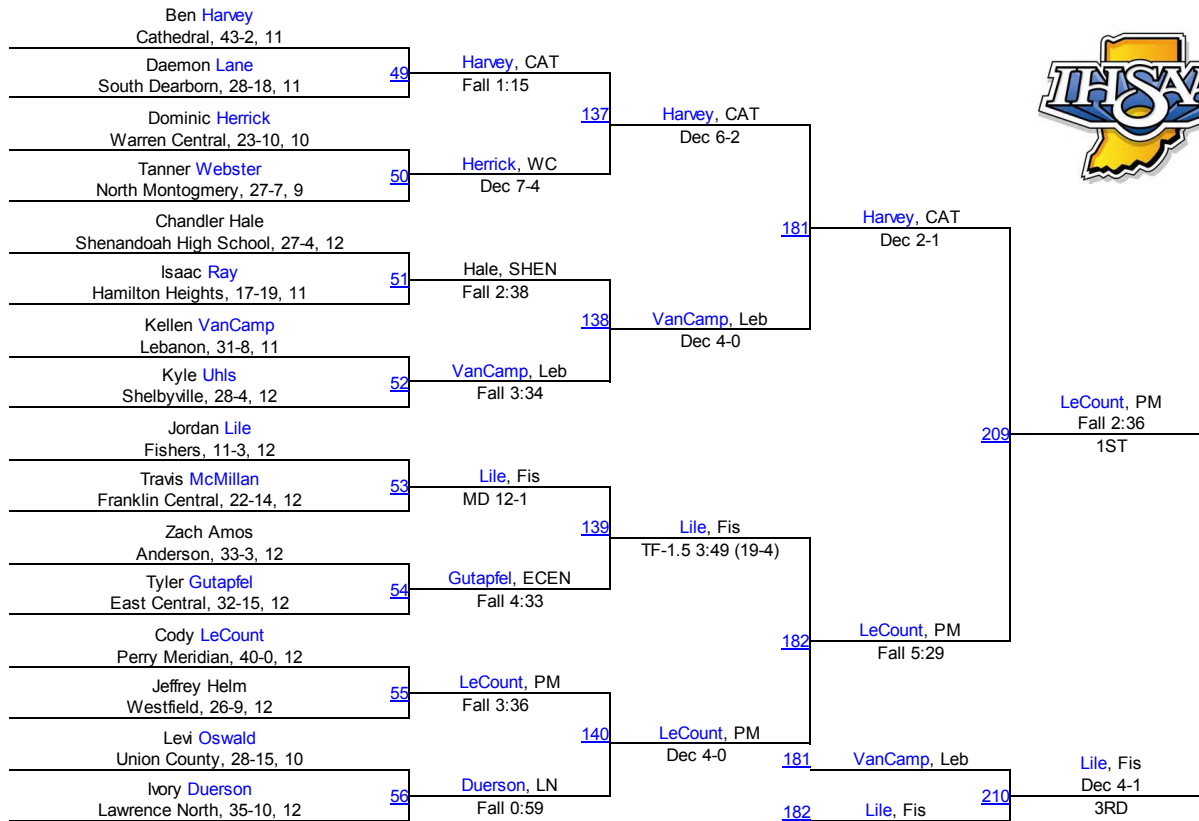

2014 IHSAA Semi-State @ New Castle

145