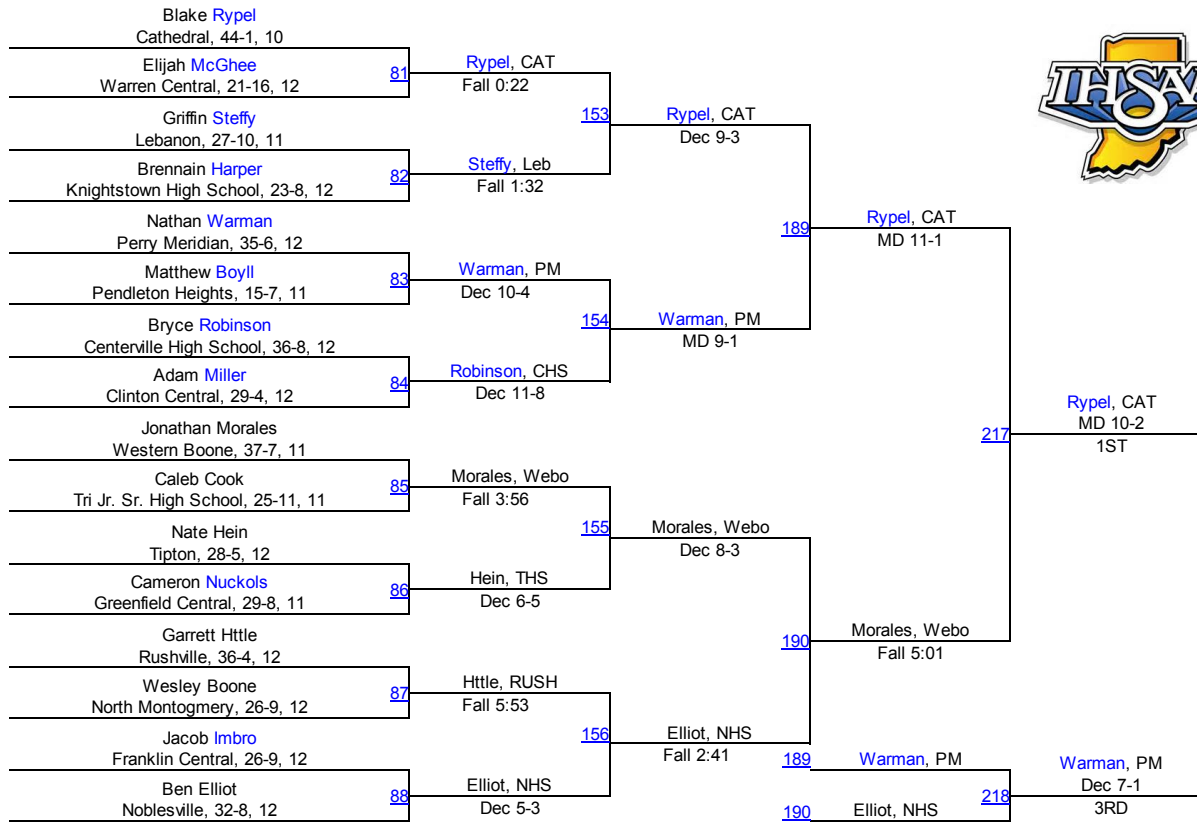

2014 IHSAA Semi-State @ New Castle

182