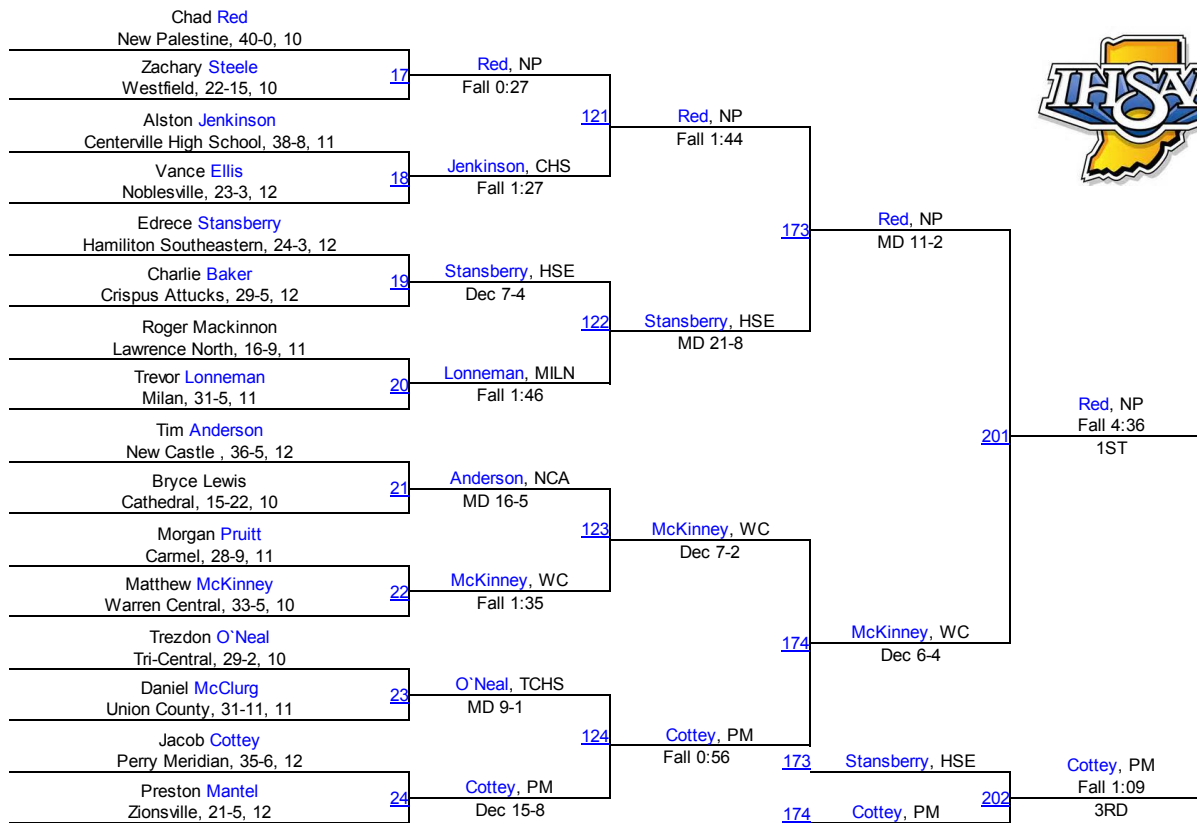

2014 IHSAA Semi-State @ New Castle

120