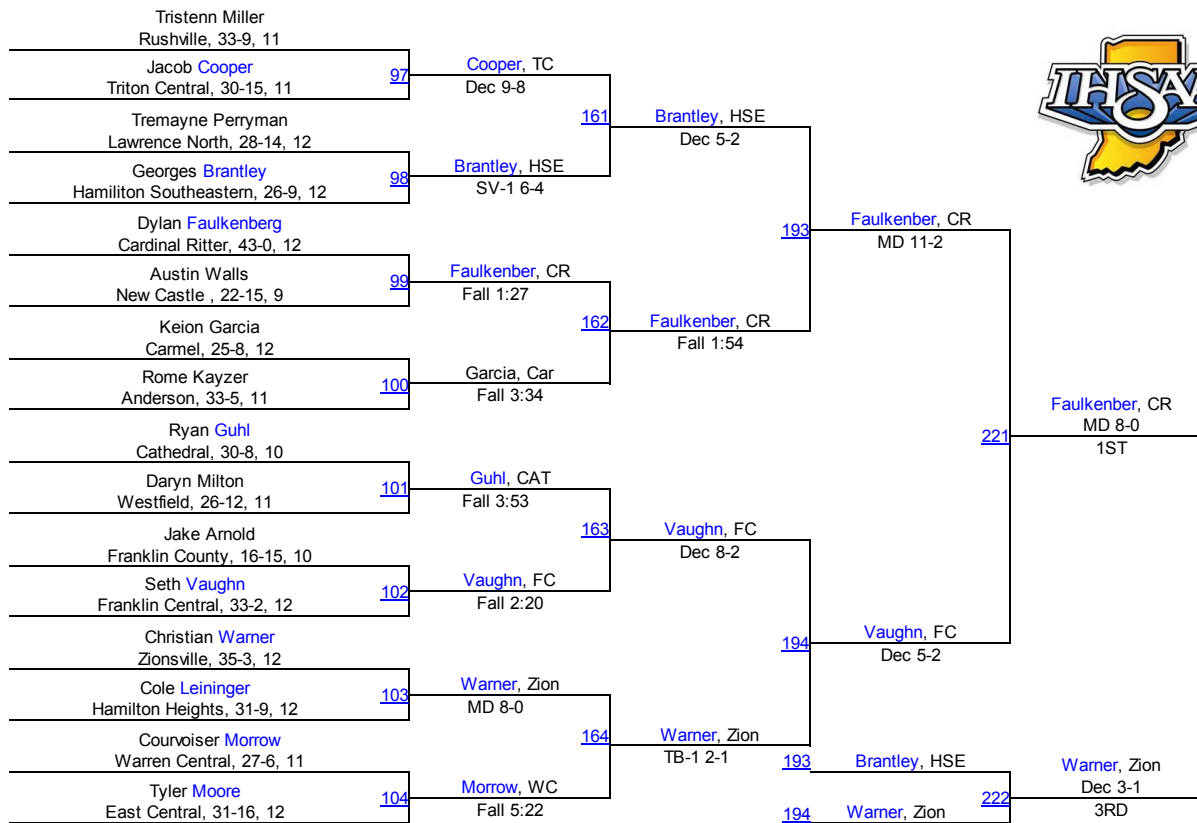

2014 IHSAA Semi-State @ New Castle

220