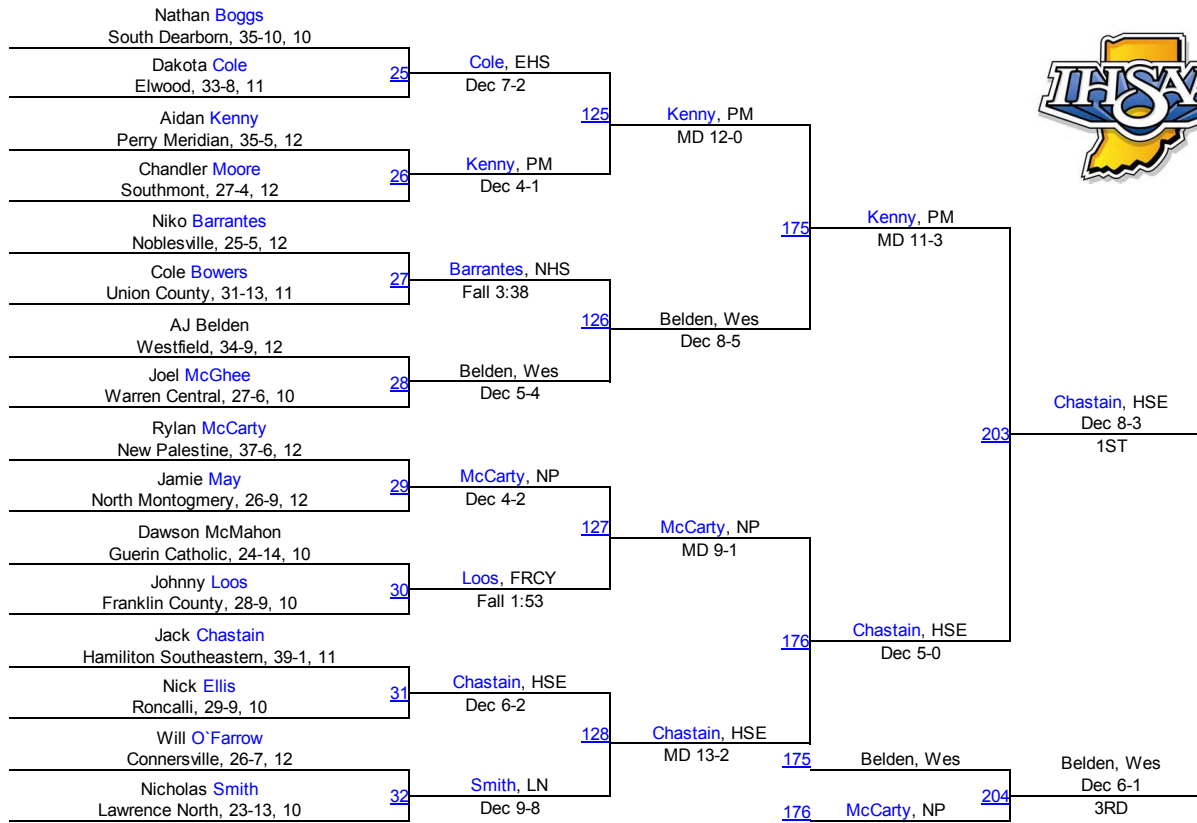

2014 IHSAA Semi-State @ New Castle

126