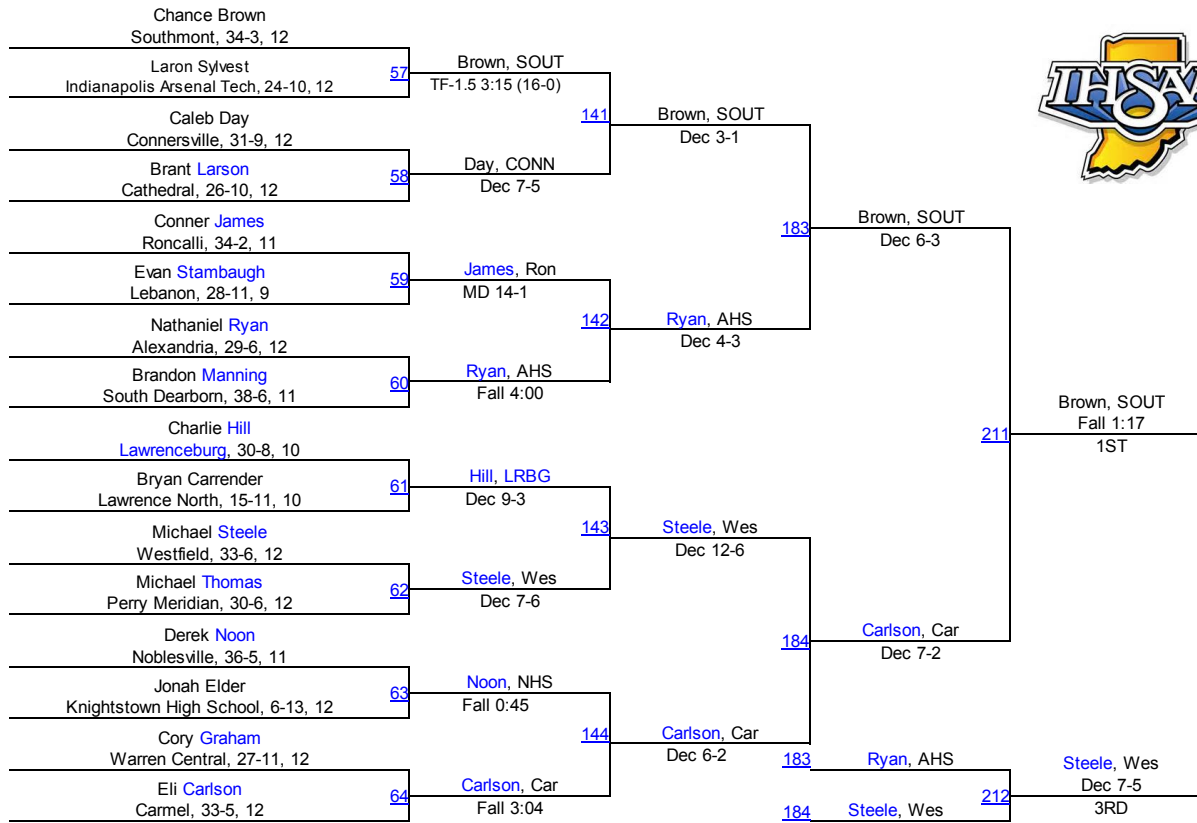

2014 IHSAA Semi-State @ New Castle

152