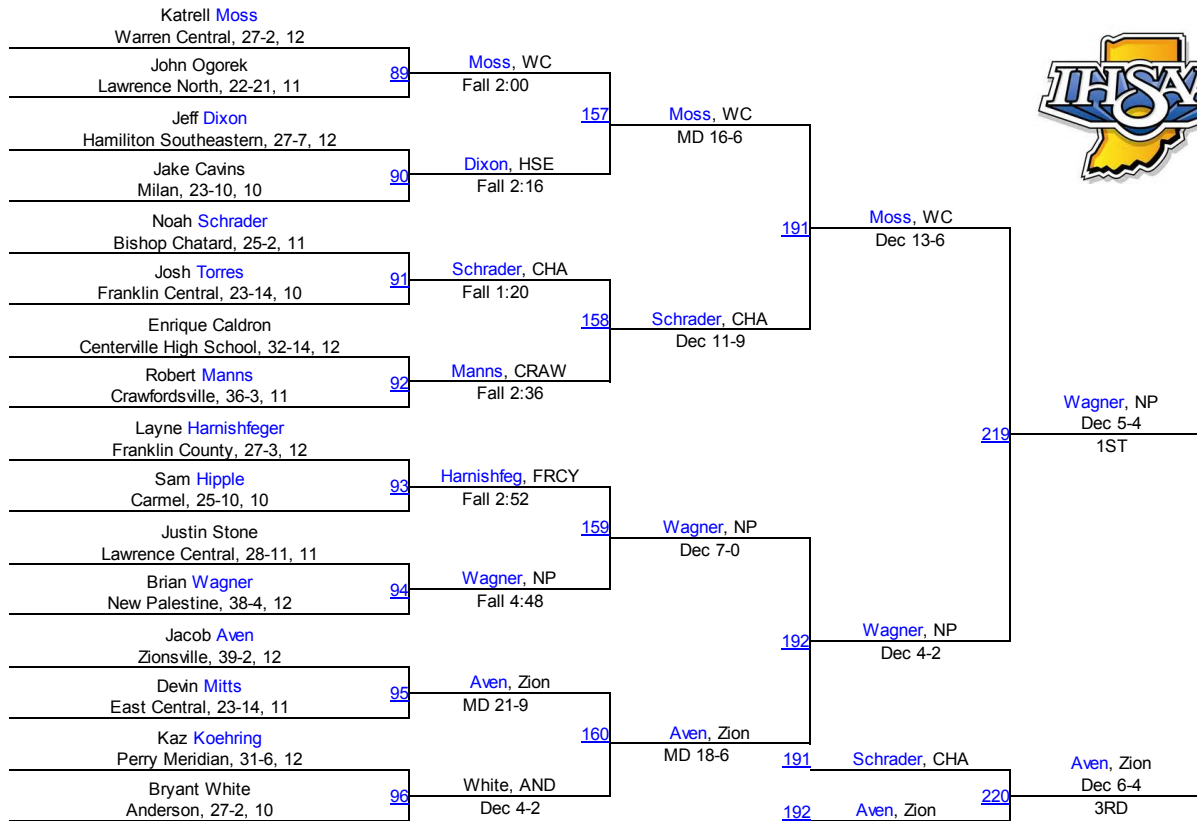

2014 IHSAA Semi-State @ New Castle

195