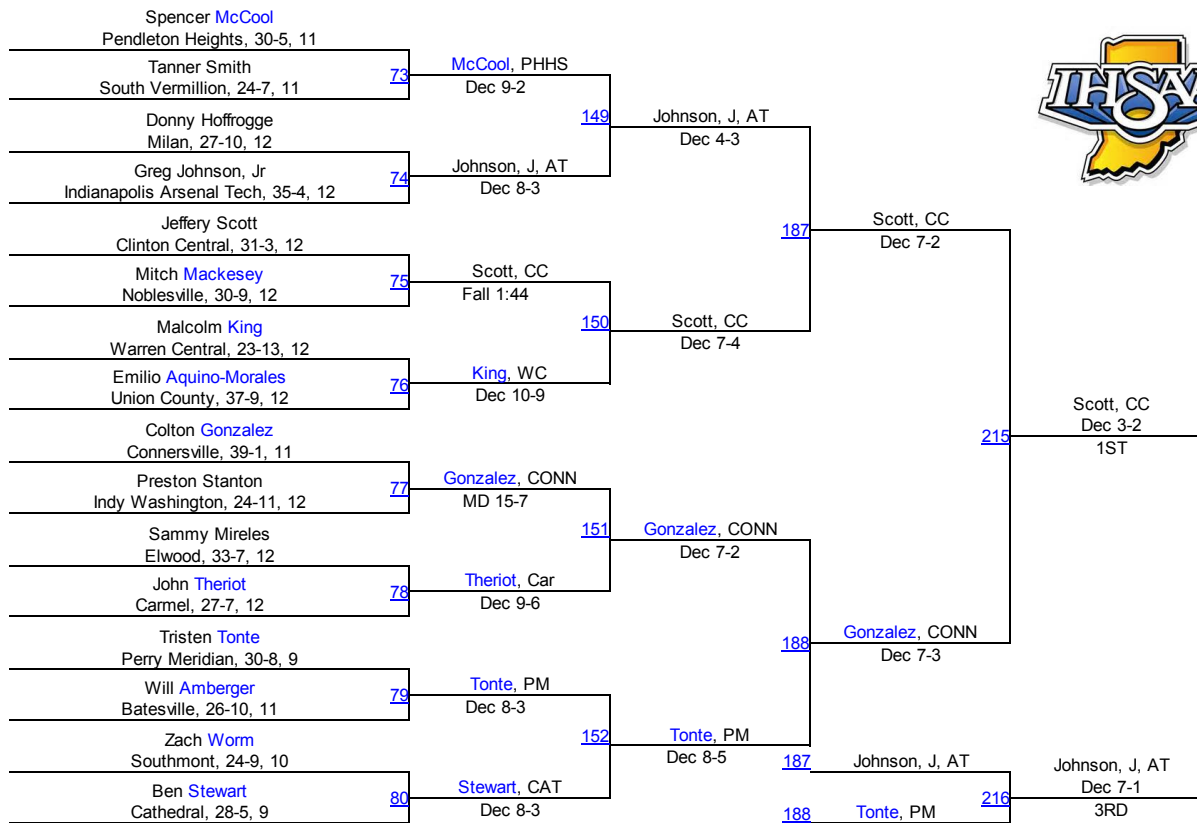

2014 IHSAA Semi-State @ New Castle

170