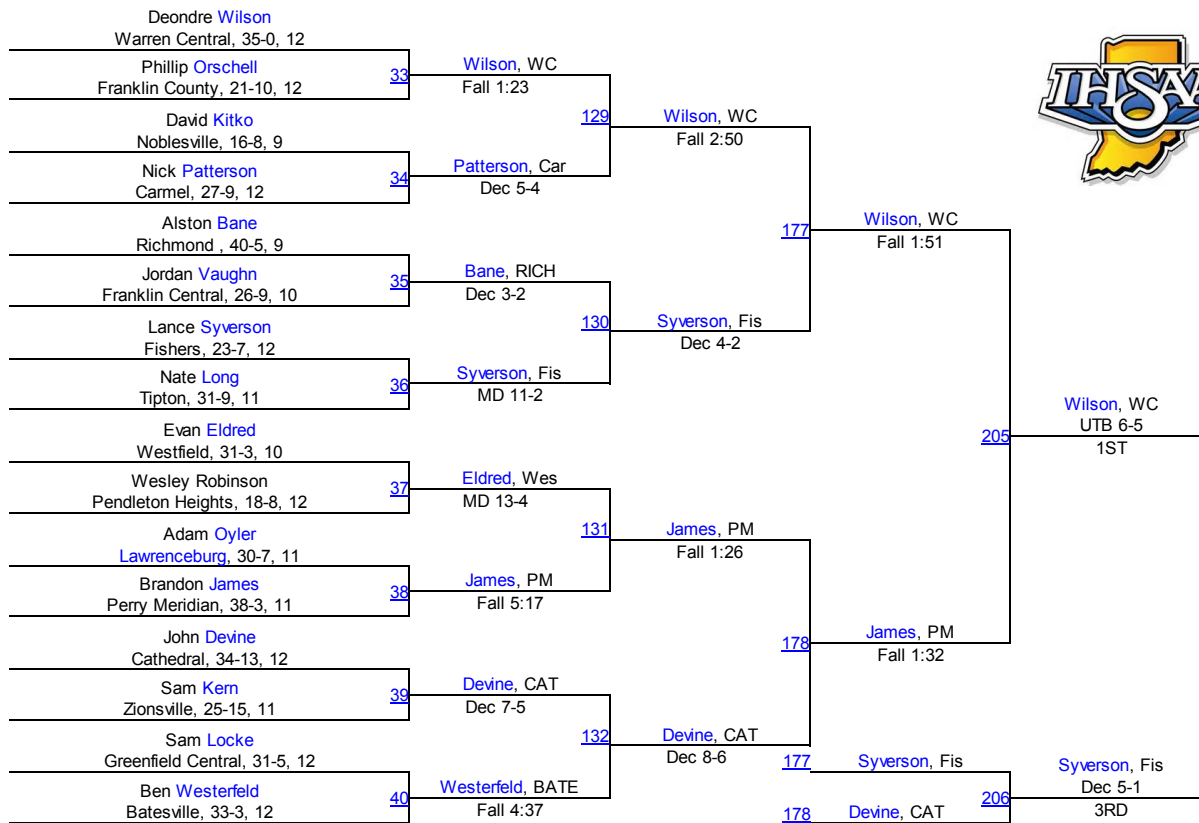

2014 IHSAA Semi-State @ New Castle

132