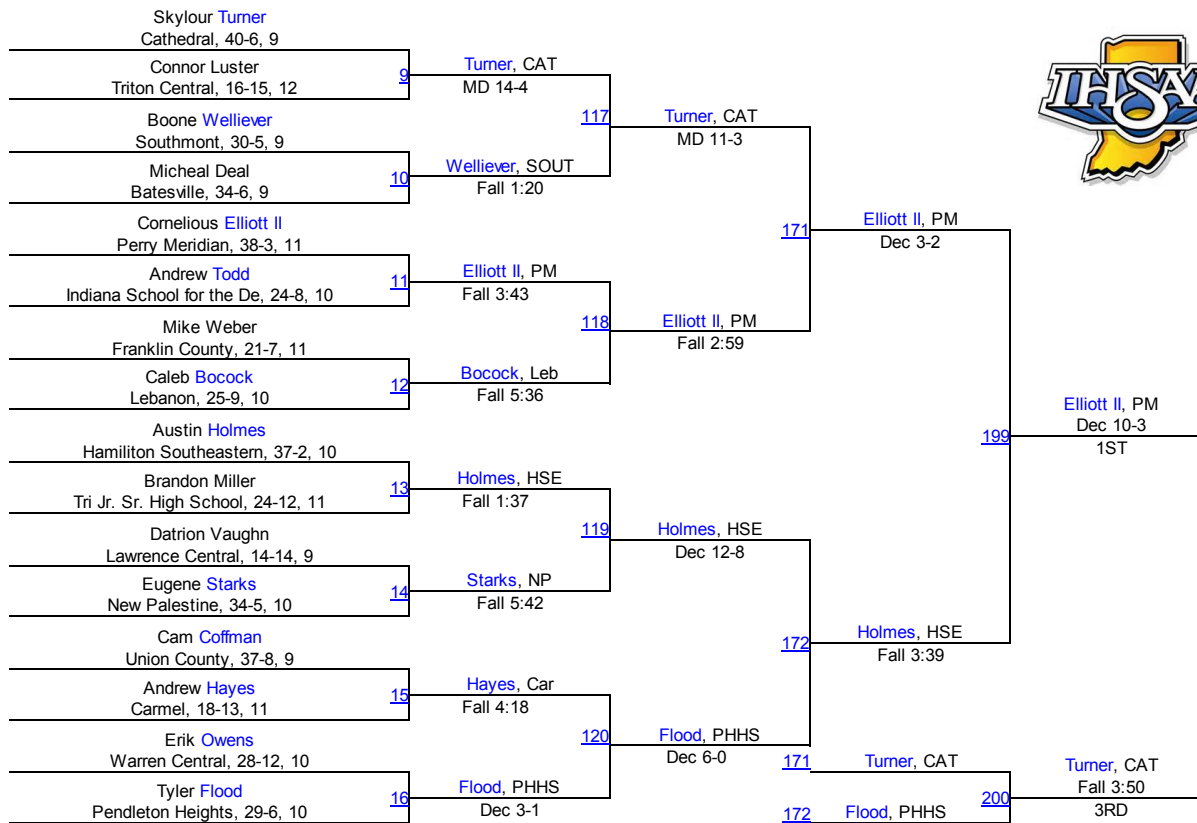

2014 IHSAA Semi-State @ New Castle

113