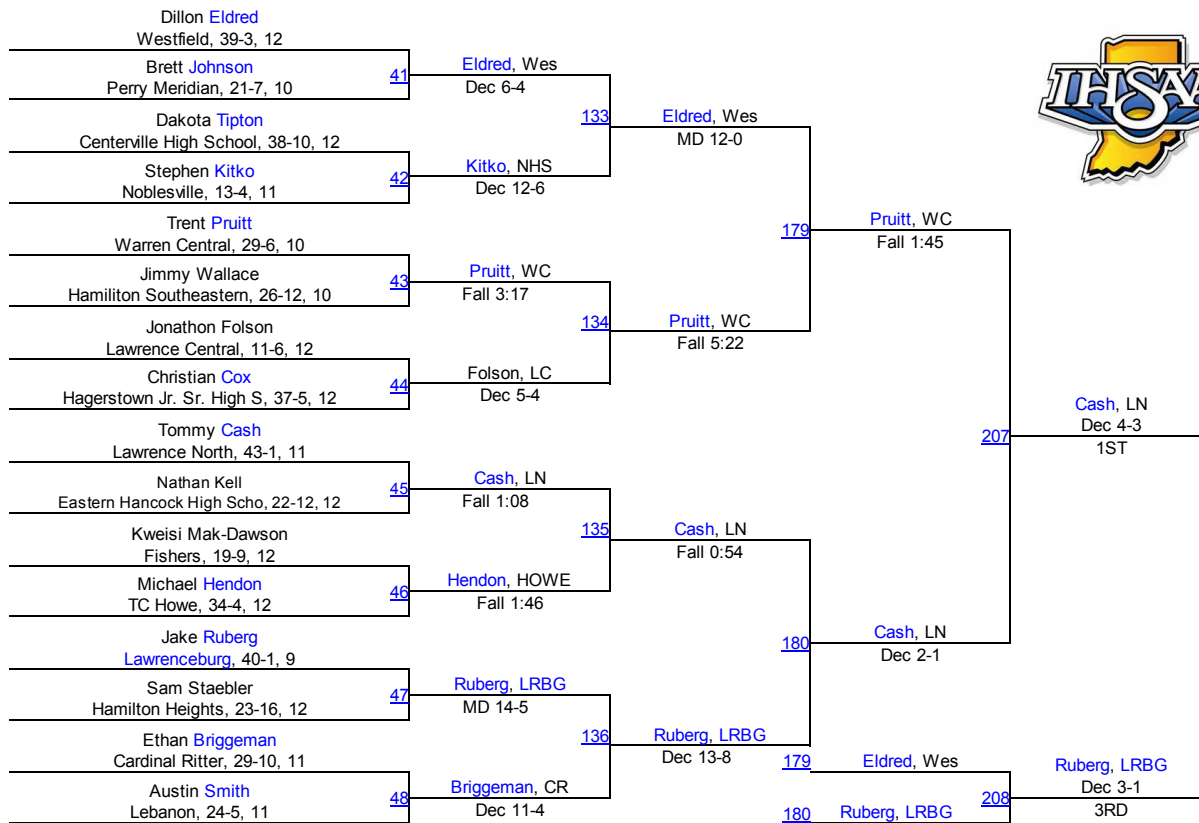

2014 IHSAA Semi-State @ New Castle

138