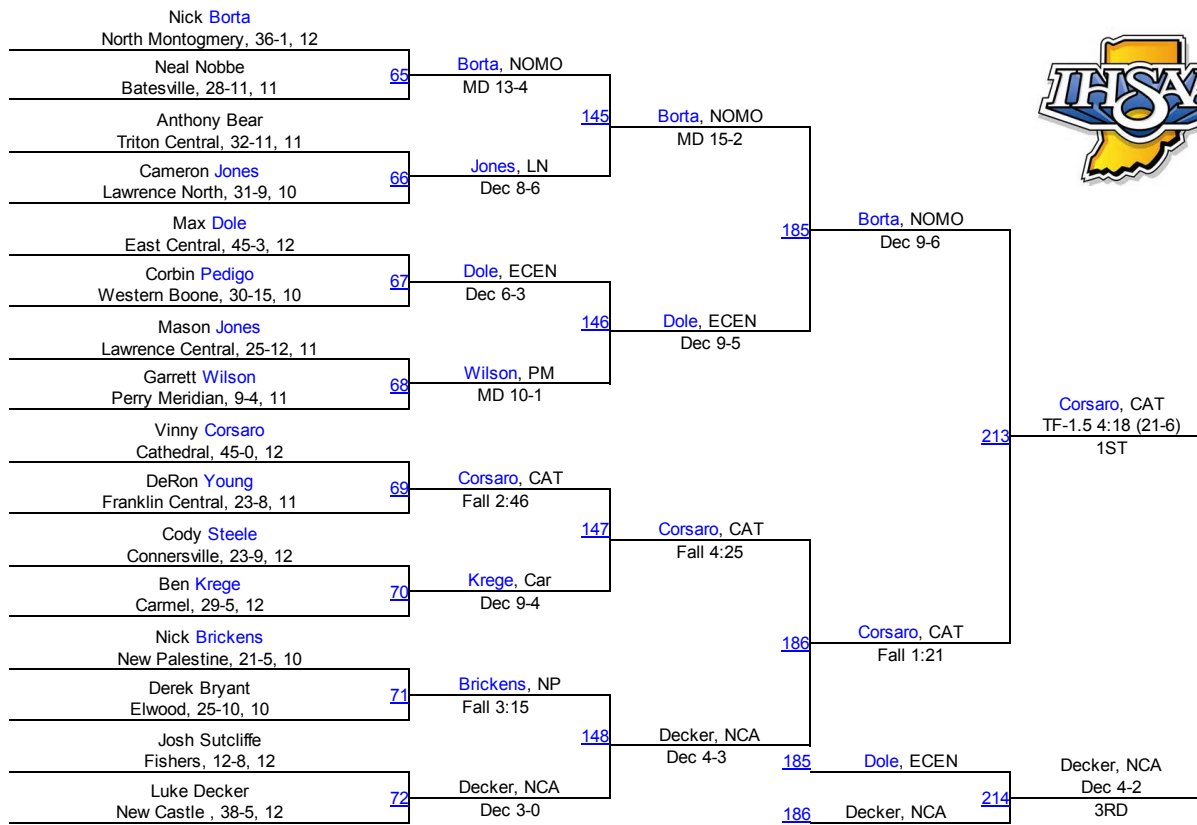

2014 IHSAA Semi-State @ New Castle

160